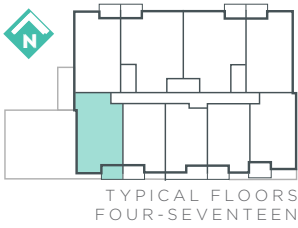

1185
SQUARE FEET

2 BED

FLOORS
FOUR-SEVENTEEN

ALTO I