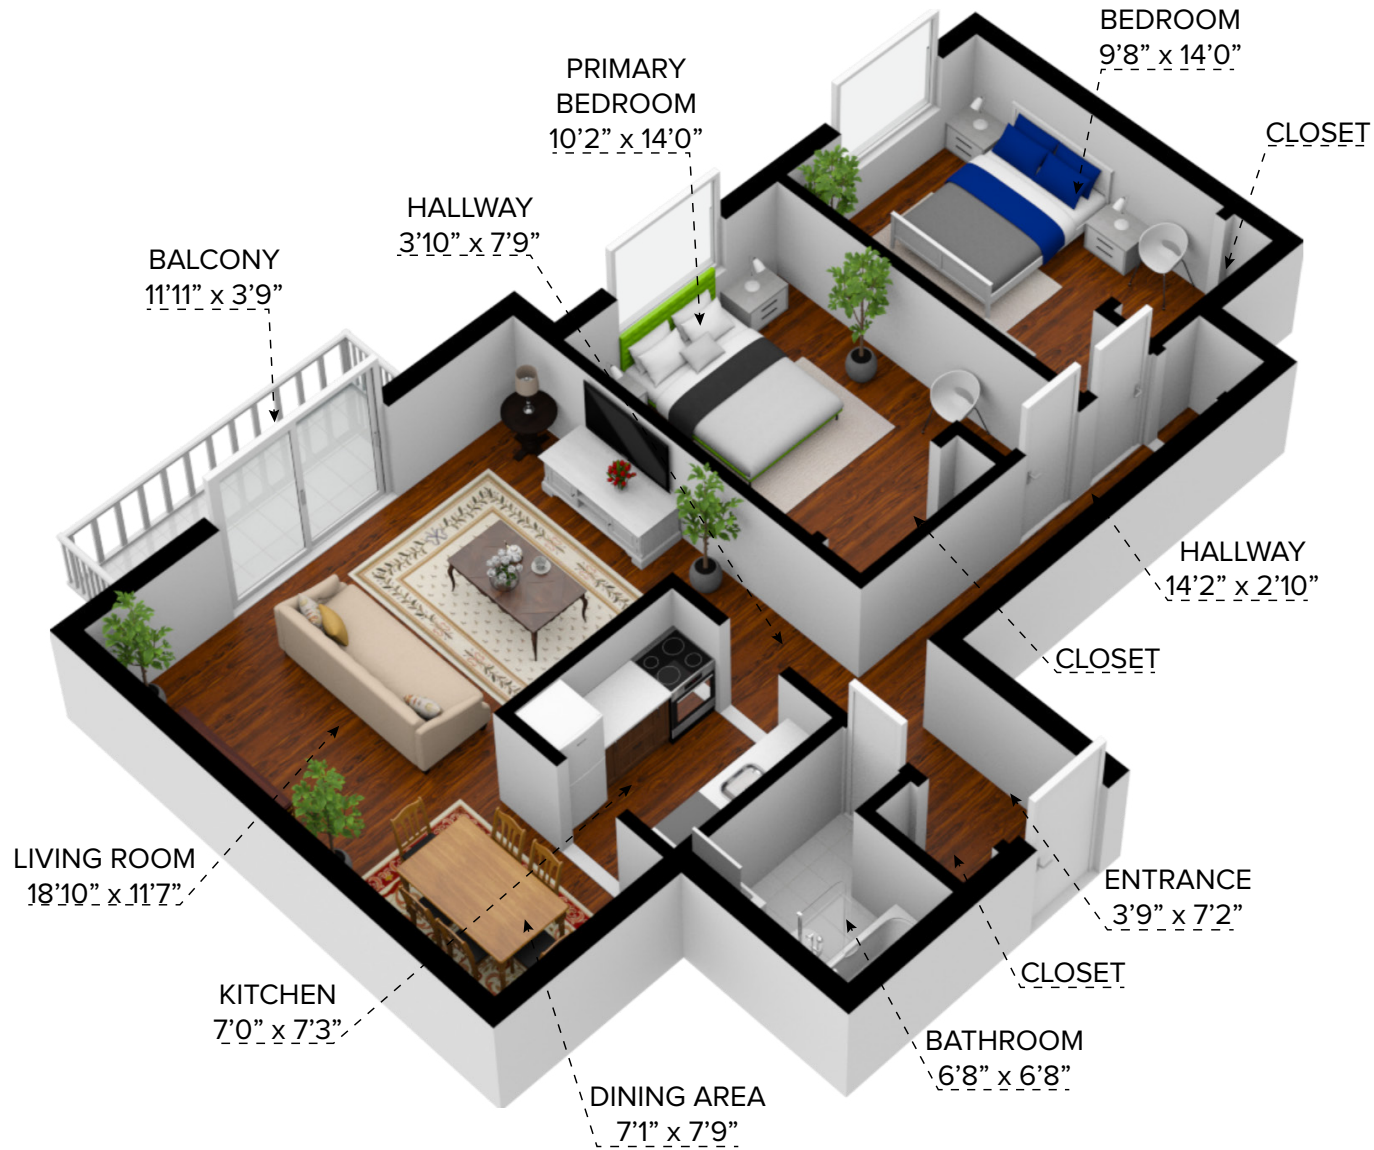

Don Quadra Apartments

3244 Quadra St, Victoria, BC V8X 1G2

CANADIAN APARTMENT
PROPERTIES • REIT

11244-B-BA - Bachelor (494 sq.ft.)

All dimensions are approximate and no responsibility is taken for any error, omission or misstatement. Size and specifications are subject to change without notice. This plan is for illustrative purposes only and should be used as such.

Don Quadra Apartments

3244 Quadra St, Victoria, BC V8X 1G2

CANADIAN APARTMENT
PROPERTIES • REIT

11244-1-1A - 1 Bedroom (609 sq.ft.)

All dimensions are approximate and no responsibility is taken for any error, omission or misstatement. Size and specifications are subject to change without notice. This plan is for illustrative purposes only and should be used as such.

Don Quadra Apartments

3244 Quadra St, Victoria, BC V8X 1G2

CANADIAN APARTMENT
PROPERTIES • REIT

11244-2-2A - 2 Bedroom (793 sq.ft.)

All dimensions are approximate and no responsibility is taken for any error, omission or misstatement. Size and specifications are subject to change without notice. This plan is for illustrative purposes only and should be used as such.