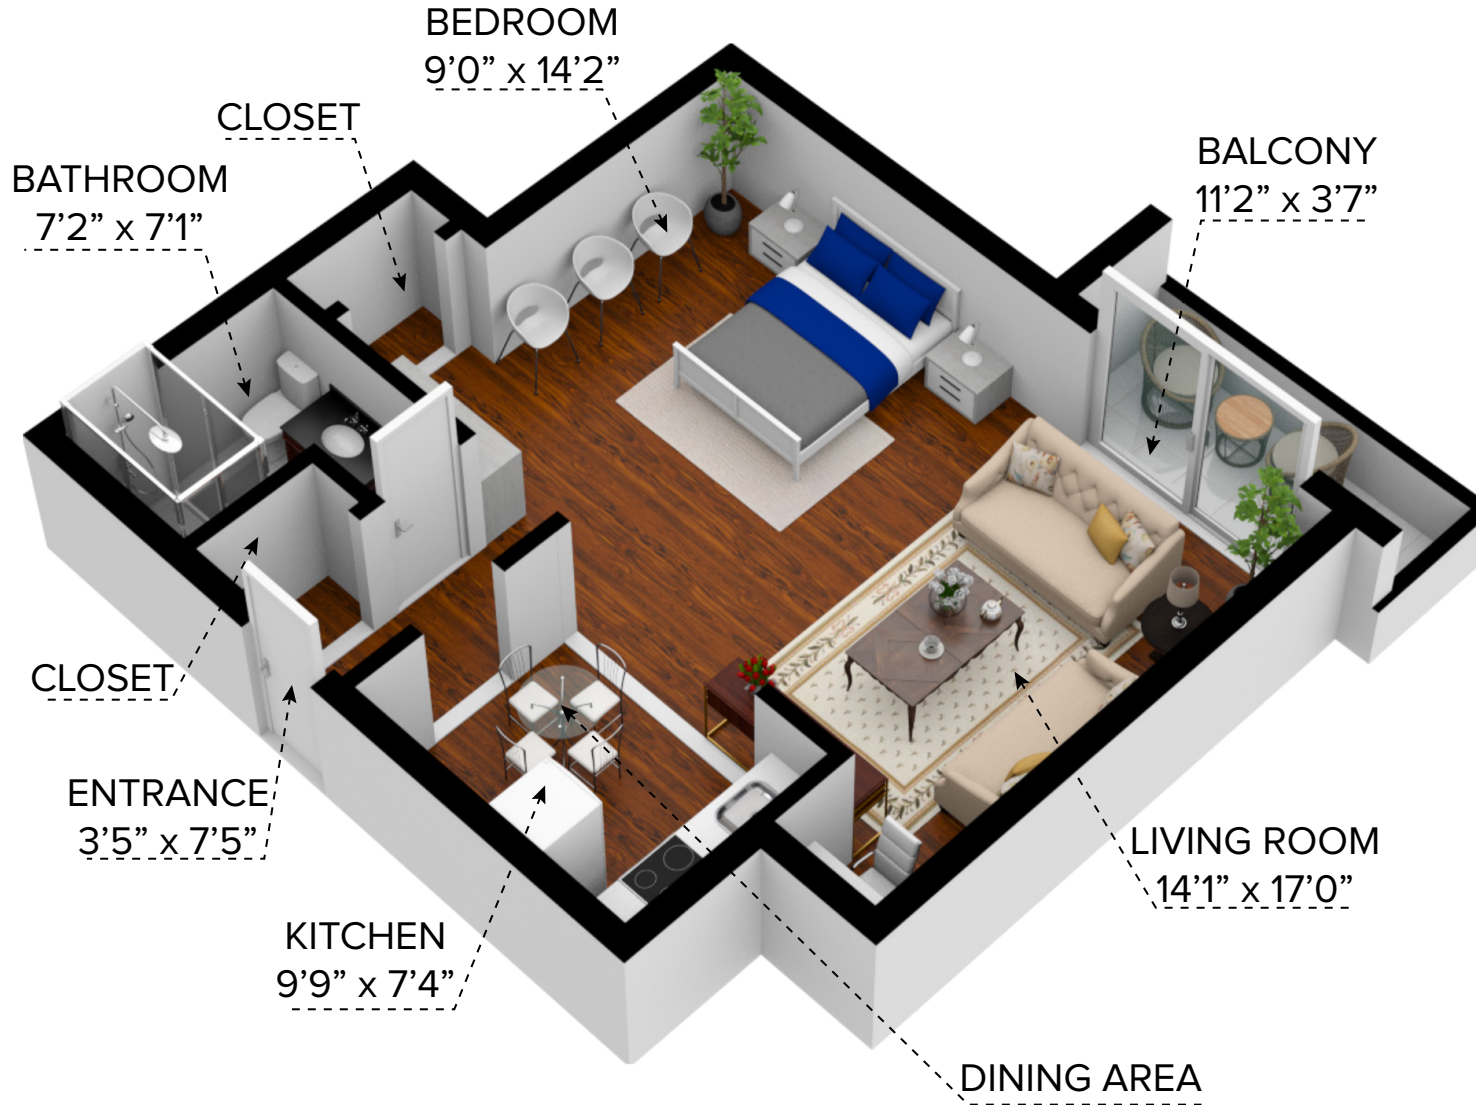

Don Quadra Apartments

3244 Quadra St, Victoria, BC V8X 1G2

CANADIAN APARTMENT
PROPERTIES • REIT

11244-B-BA - Bachelor (494 sq.ft.)

All dimensions are approximate and no responsibility is taken for any error, omission or misstatement. Size and specifications are subject to change without notice. This plan is for illustrative purposes only and should be used as such.

Don Quadra Apartments

3244 Quadra St, Victoria, BC V8X 1G2

CANADIAN APARTMENT
PROPERTIES • REIT

11244-1-1A - 1 Bedroom (609 sq.ft.)

All dimensions are approximate and no responsibility is taken for any error, omission or misstatement. Size and specifications are subject to change without notice. This plan is for illustrative purposes only and should be used as such.

Don Quadra Apartments

3244 Quadra St, Victoria, BC V8X 1G2

CANADIAN APARTMENT
PROPERTIES • REIT

11244-2-2A - 2 Bedroom (793 sq.ft.)

All dimensions are approximate and no responsibility is taken for any error, omission or misstatement. Size and specifications are subject to change without notice. This plan is for illustrative purposes only and should be used as such.