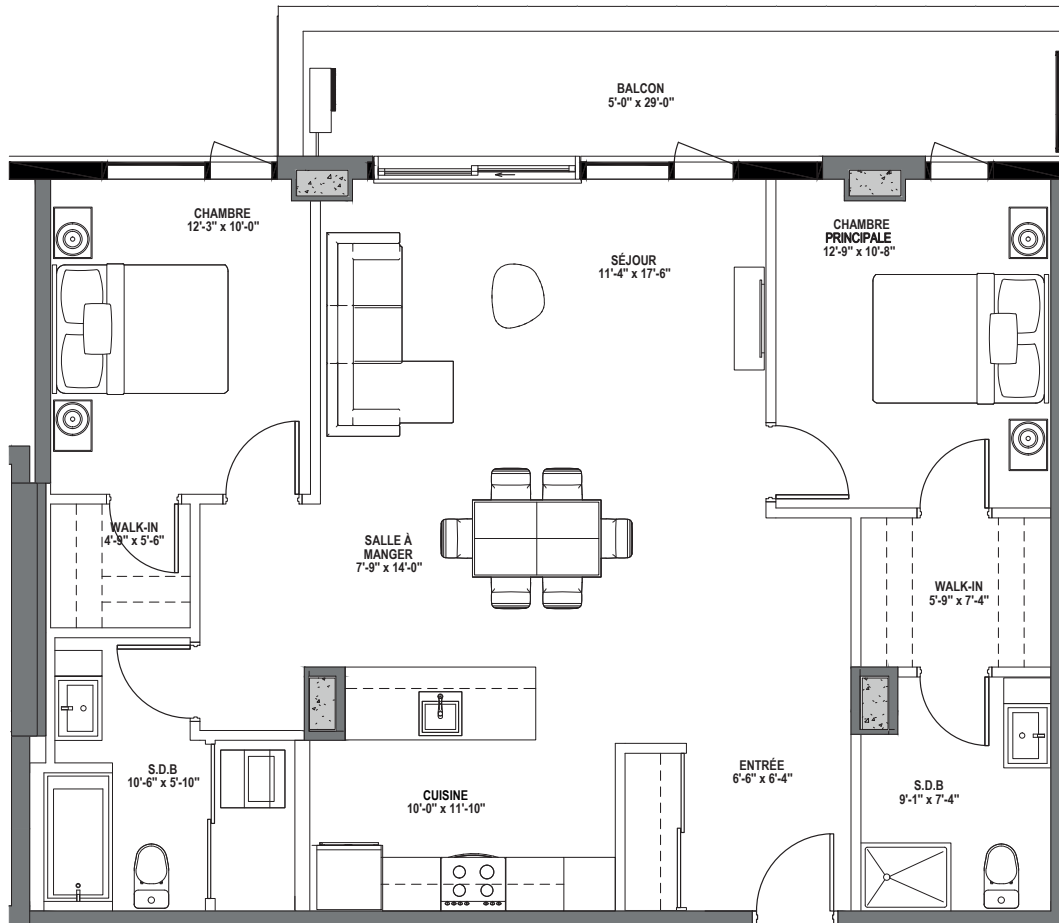

UNITÉ | TYPE
4 1/2 - P
1 204 pi.ca.

NIVEAU | Level _____

LOYER | Rent _____

INTERNET | Wifi _____

STATIONNEMENT | Parking _____

RANGEMENT | Locker _____