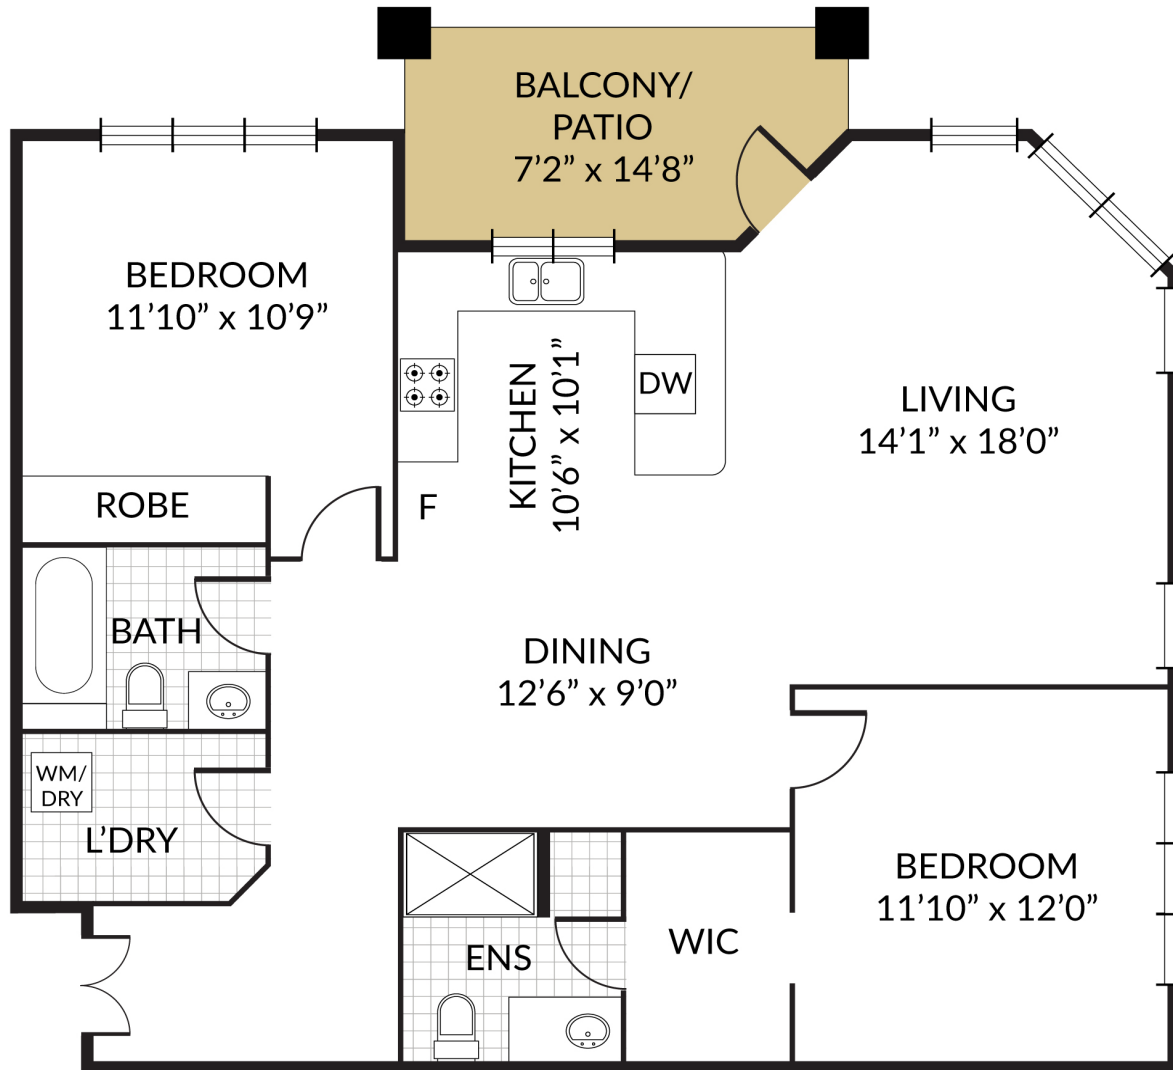

Midtown Estates

10611 - 116 St NW, Edmonton, AB

All dimensions are approximate and no responsibility is taken for any error, omission or misstatement. Size and specifications are subject to change without notice. This plan is for illustrative purposes only and should be used as such.

CANADIAN APARTMENT
PROPERTIES • REIT

20611-2A - 2 Bedroom (1,096 sq.ft.)