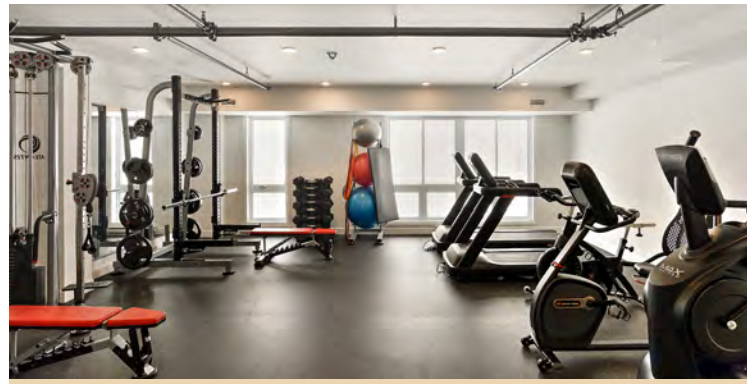

## LUXURY HAS ARRIVED. JUST FOR YOU.

Your dream lifestyle is within reach. Perfectly situated in the heart of Laval, close to major shopping centers, public transportation and diverse culinary experiences, you'll find the luxury suites at The Topaz. Enjoy a warm summer day with friends by the barbecue on the grand terrace, or accomplish your fitness goals at the fully equipped training room. A tranquil lifestyle of convenience, comfort and stylish sophistication awaits.

## SUITE FEATURES

- Bright and spacious suites
- 6 premium appliances
- Superior-quality engineered hardwood flooring
- Ceramic flooring in the kitchen and bathroom(s)
- Quartz countertops
- In-suite laundry room with ample storage
- Air-conditioned suites
- Large balconies

## BUILDING FEATURES

- All-new construction featuring high-end finishes
- Airy landscaped terrace with barbecues
- Fully equipped modern training room
- State-of-the-art security system
- Indoor and outdoor parking
- Electric car charging stations upon request and availability