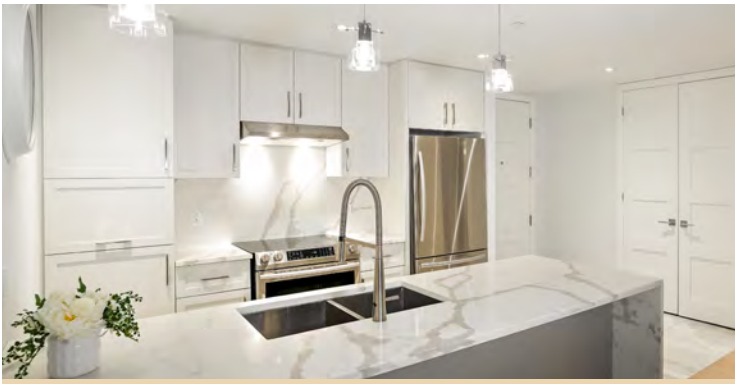

## SUITE FEATURES

- Bright and spacious luxury suites
- Large, elegant windows
- Top-quality hardwood and ceramic flooring
- Exquisite quartz countertops
- 6 premium stainless-steel appliances
- Light fixtures included
- Private balconies
- Private rooftop terrace for 5th floor condos
- In-suite air-conditioning