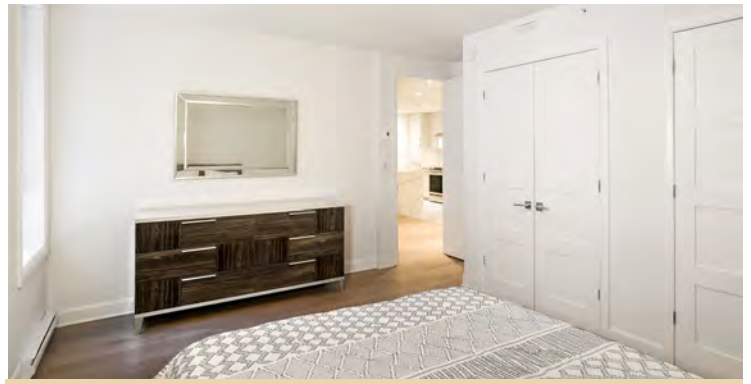

BUILDING FEATURES

- All-new construction featuring the very latest in contemporary design
- State-of-the-art security system
- Private storage units
- Indoor parking

WHAT'S AROUND

- The city's famous public market, local boutiques, restaurants, bars and cafés right at your doorstep
- Gérard-Côté waterfront promenade just down the street
- Within walking distance to a number of parks
- Easy access to hundreds of kilometers of bike paths and hiking trails
- A few steps away from the Saint-Hyacinthe train station

CANADIAN APARTMENT
PROPERTIES • REIT

capreit.ca