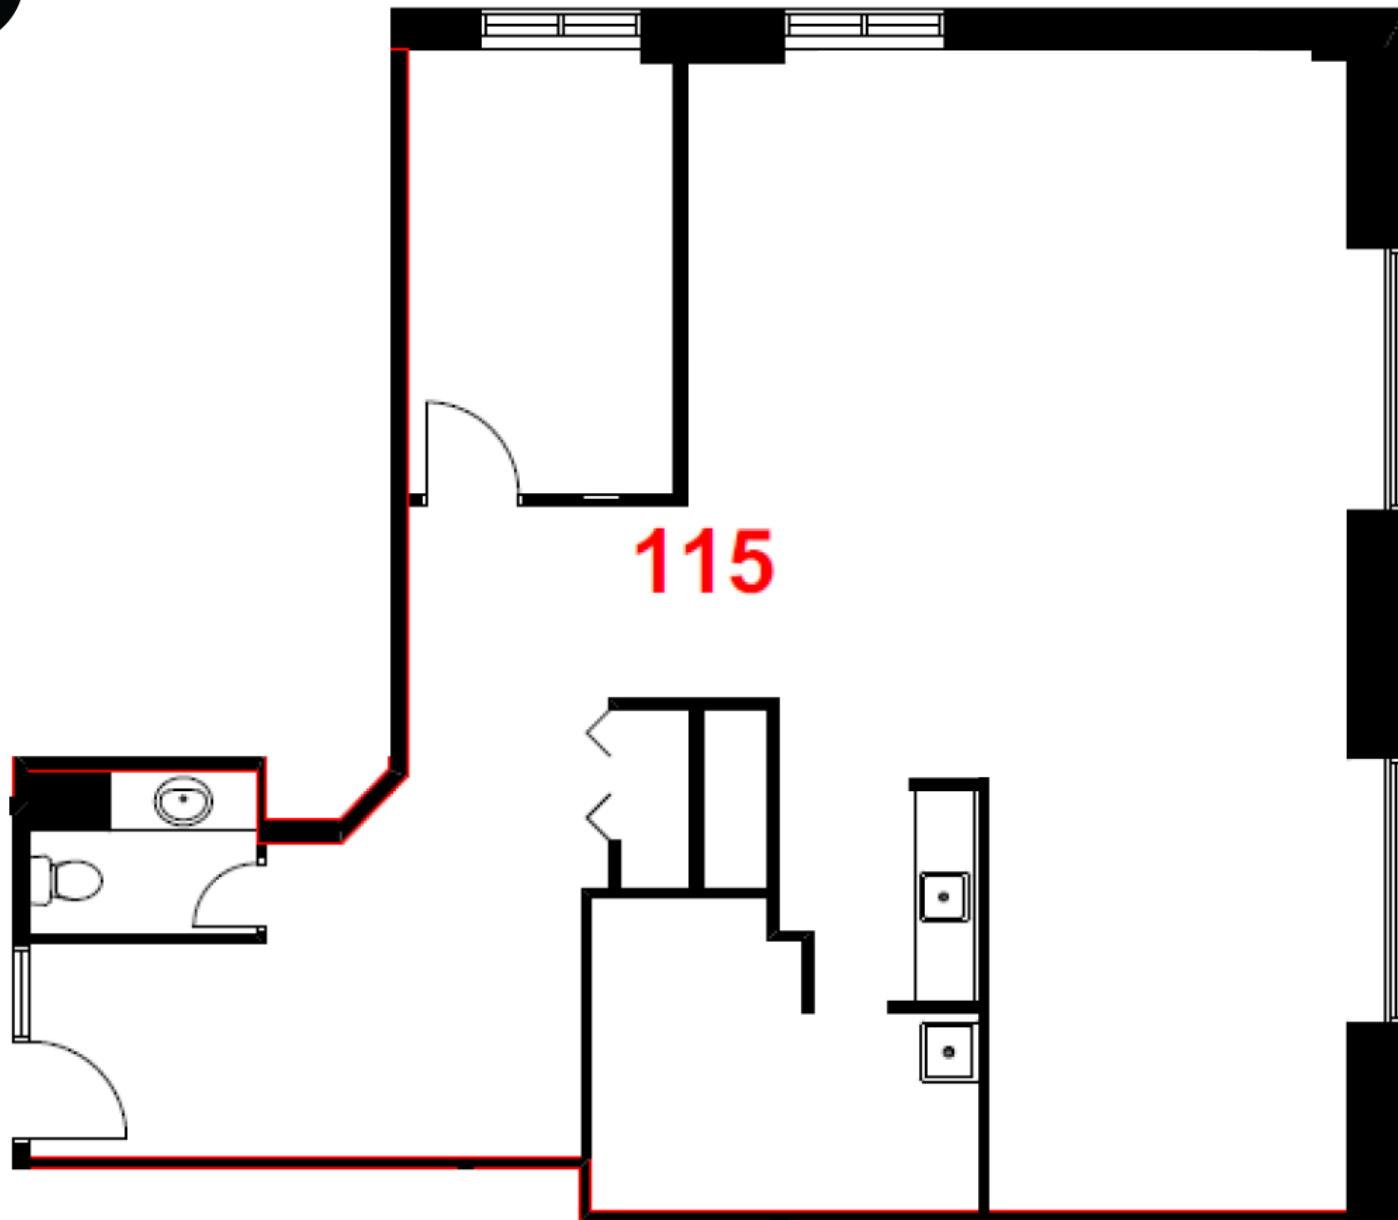

CAPREIT

Area: 1,254 Sf

65 Sherbrooke Est, Montréal, QC H2X 1C4