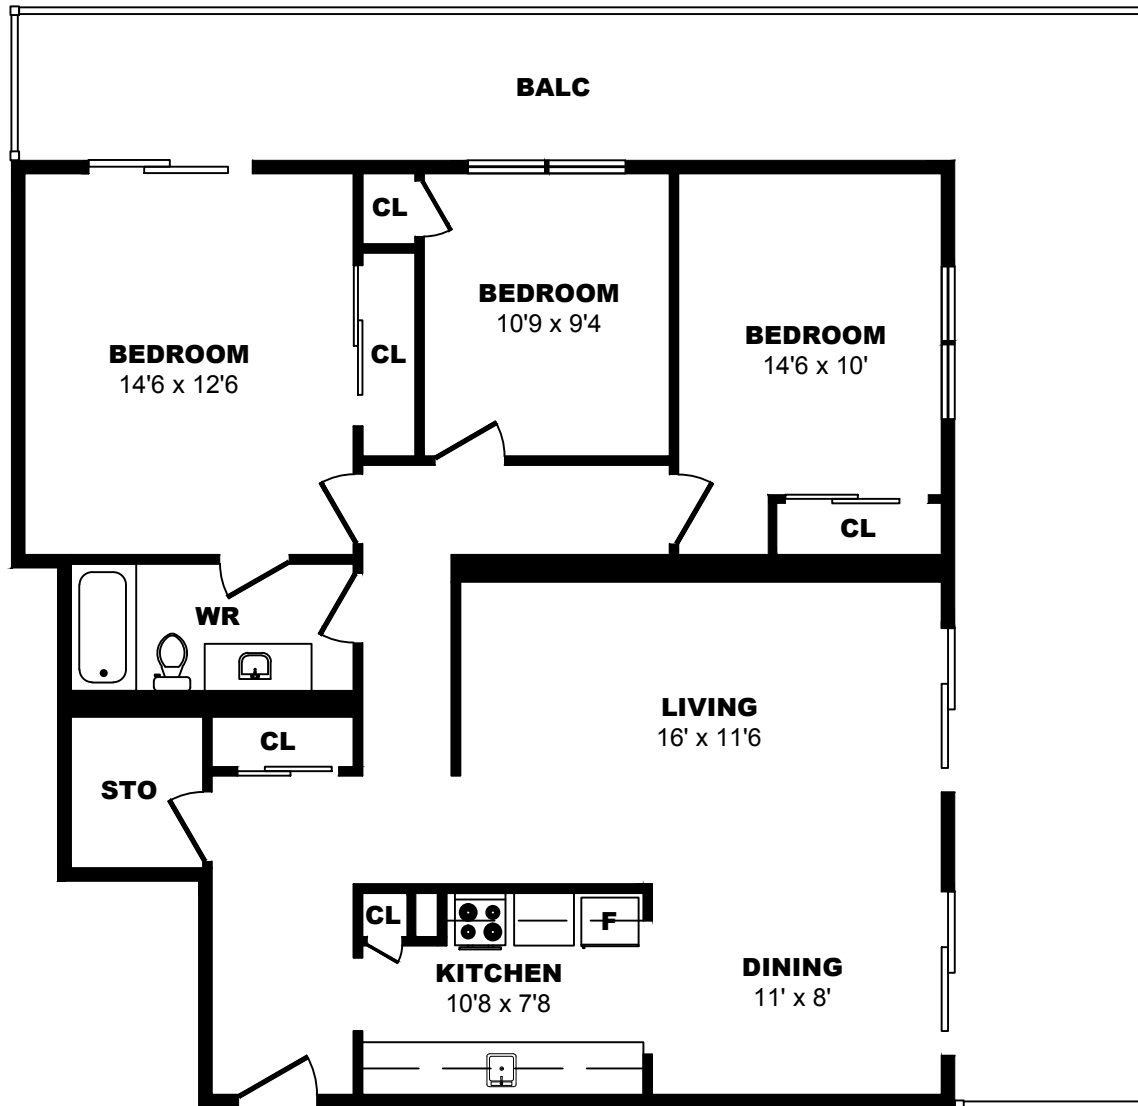

435 Chemin Ste. Foy, Quebec City - 3 Bdrm A, 1137sf

All dimensions are approximate. Sizes and specifications are subject to change without notice E. & O. E.
All illustrations are artist's concept. Actual usable floor space may vary slightly from stated floor area.

435 Chemin Ste. Foy, Quebec City - 3 Bdrm B, 1175sf

All dimensions are approximate. Sizes and specifications are subject to change without notice E. & O. E.
All illustrations are artist's concept. Actual usable floor space may vary slightly from stated floor area.