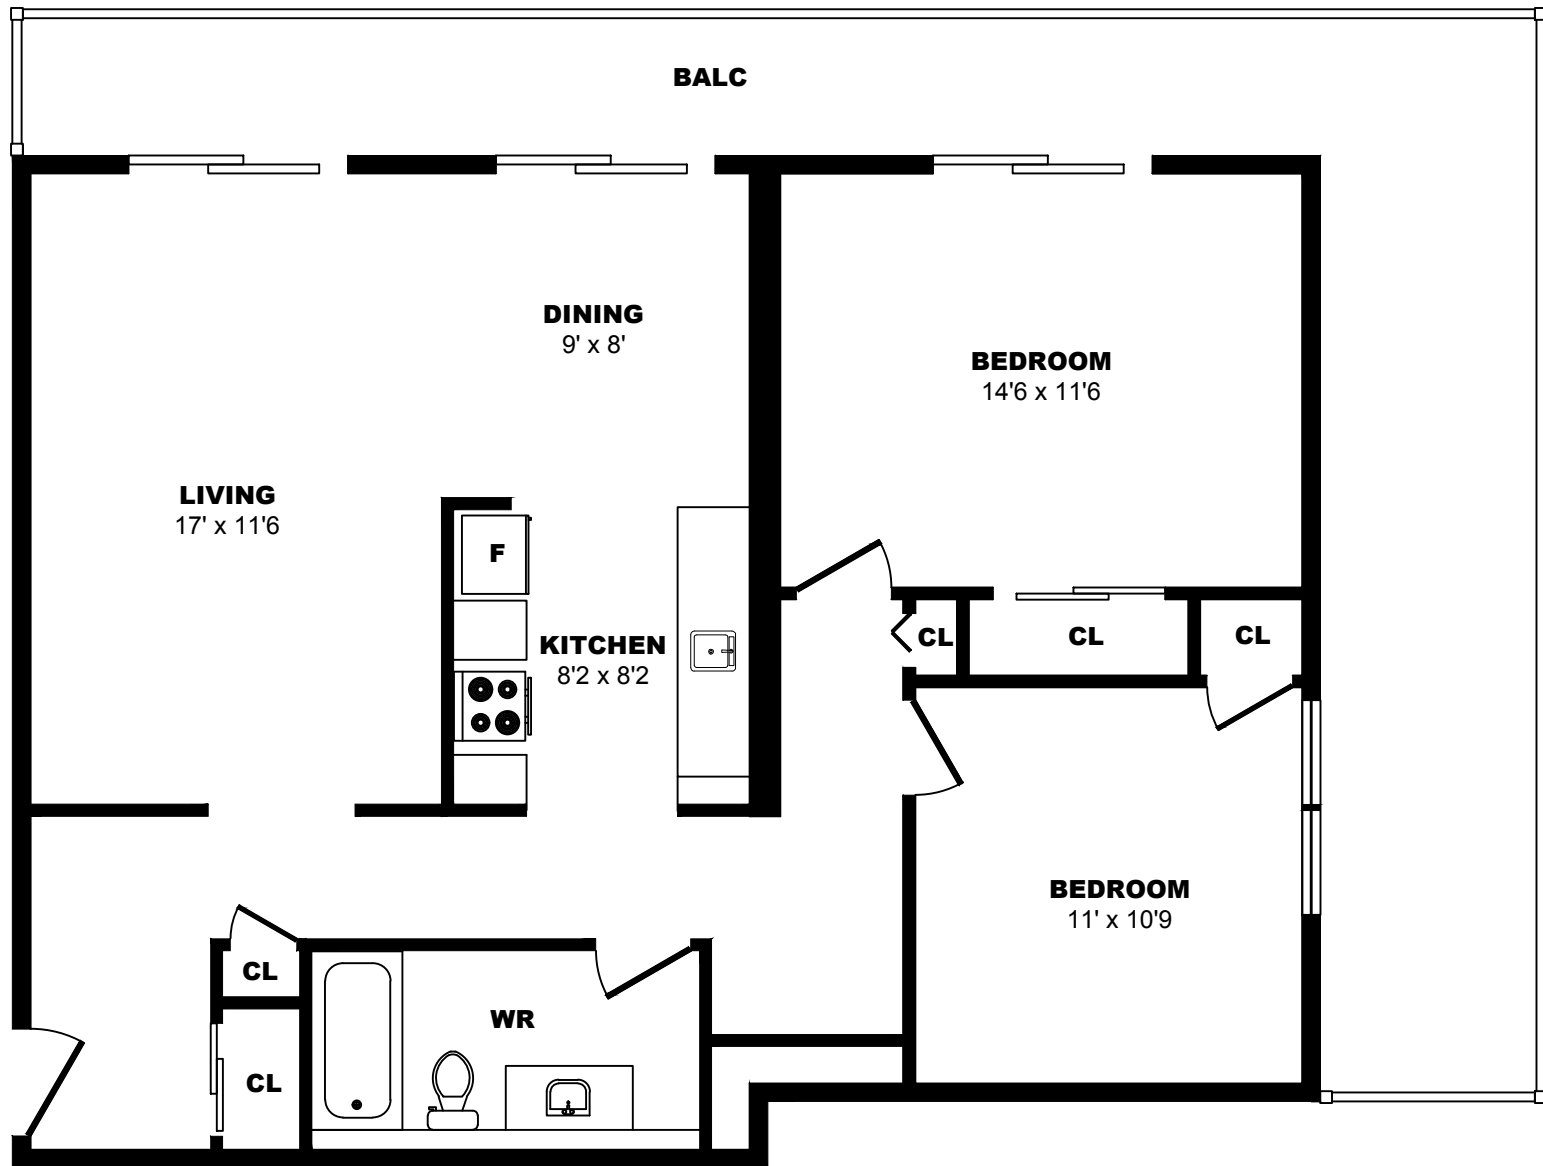

440 Pere Marquette, Quebec City - 2 Bdrm A, 875sf

All dimensions are approximate. Sizes and specifications are subject to change without notice E. & O. E.
 All illustrations are artist's concept. Actual usable floor space may vary slightly from stated floor area.

440 Pere Marquette, Quebec City - 2 Bdrm B, 920sf

All dimensions are approximate. Sizes and specifications are subject to change without notice E. & O. E.
All illustrations are artist's concept. Actual usable floor space may vary slightly from stated floor area.