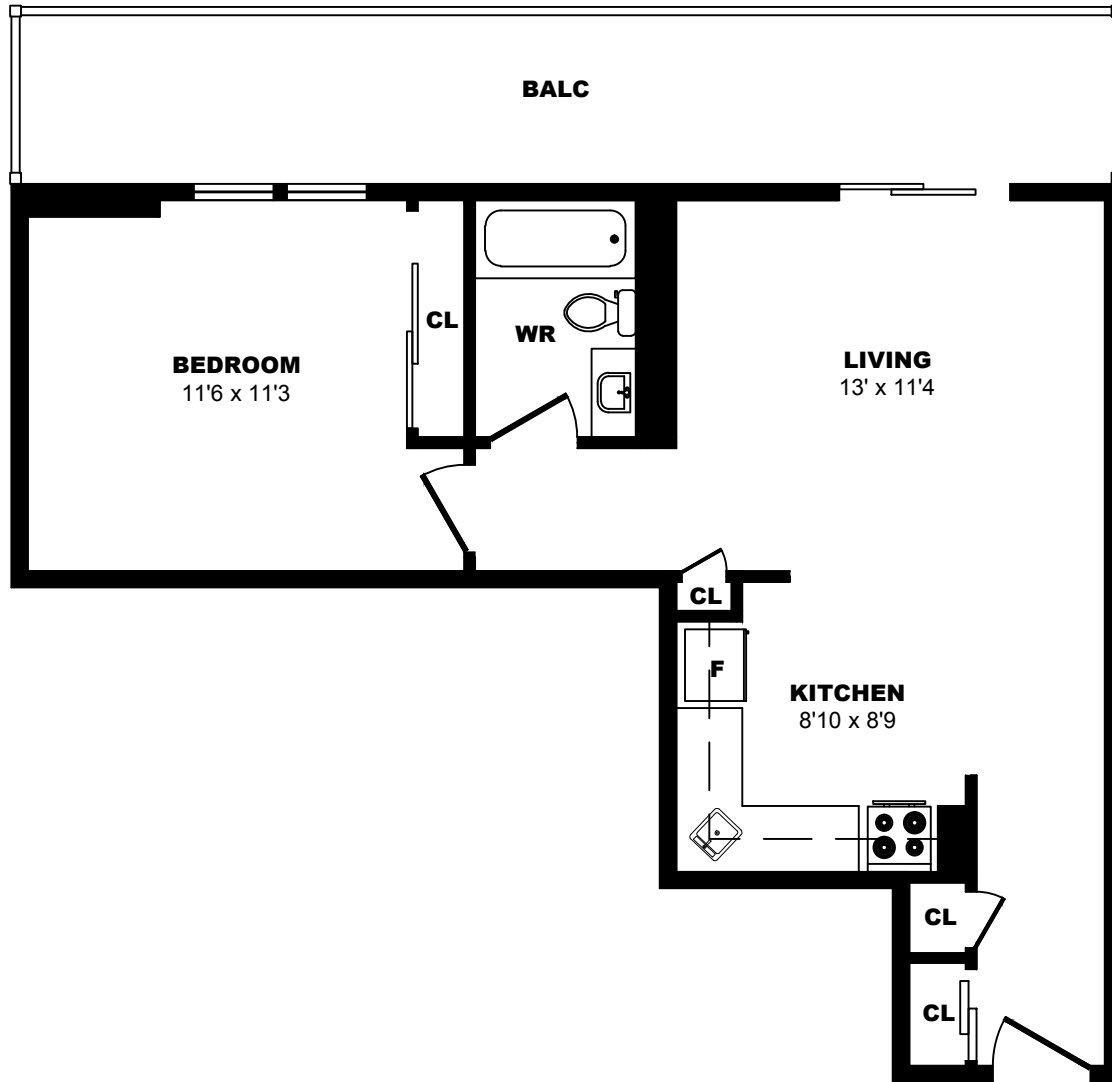

440 Pere Marquette, Quebec City - 1 Bdrm A, 739sf

All dimensions are approximate. Sizes and specifications are subject to change without notice E. & O. E.
All illustrations are artist's concept. Actual usable floor space may vary slightly from stated floor area.

440 Pere Marquette, Quebec City - 1 Bdrm B, 515sf

All dimensions are approximate. Sizes and specifications are subject to change without notice E. & O. E.
All illustrations are artist's concept. Actual usable floor space may vary slightly from stated floor area.

440 Pere Marquette, Quebec City - 1 Bdrm C, 589sf

All dimensions are approximate. Sizes and specifications are subject to change without notice E. & O. E.
All illustrations are artist's concept. Actual usable floor space may vary slightly from stated floor area.

736 Pere Marquette, Quebec City - 1 Bdrm A, 590sf

All dimensions are approximate. Sizes and specifications are subject to change without notice E. & O. E.
All illustrations are artist's concept. Actual usable floor space may vary slightly from stated floor area.