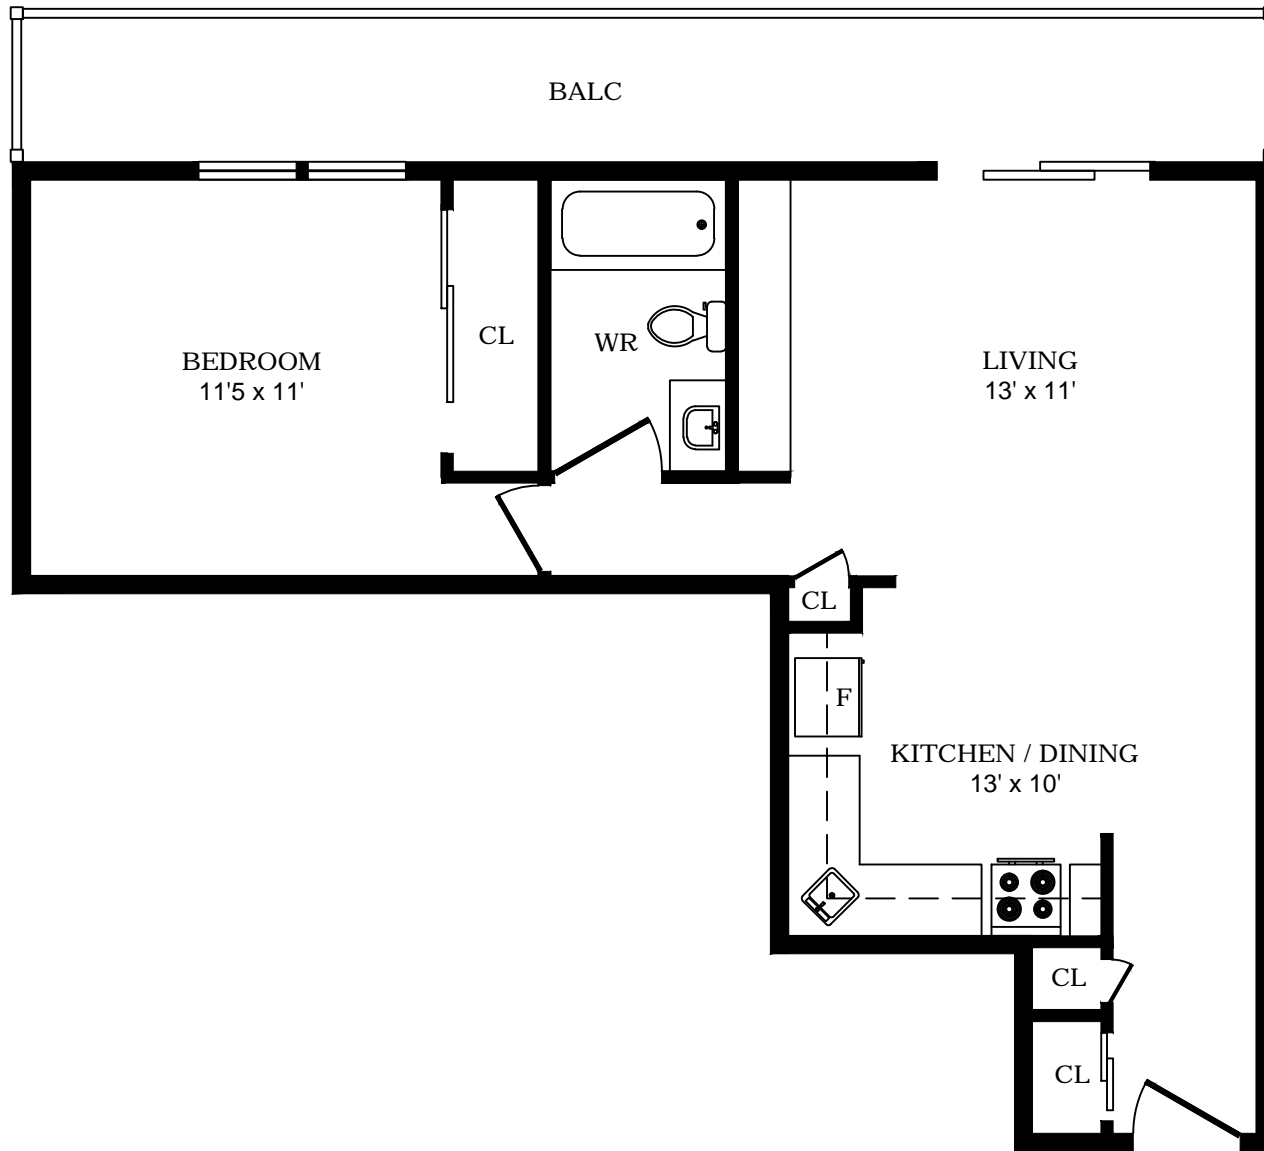

440 Pere Marquette, Quebec City - 1 Bdrm A, 739sf

All dimensions are approximate. Sizes and specifications are subject to change without notice E. & O. E.
All illustrations are artist's concept. Actual usable floor space may vary slightly from stated floor area.

440 Pere Marquette, Quebec City - 1 Bdrm B, 515sf

All dimensions are approximate. Sizes and specifications are subject to change without notice E. & O. E.
All illustrations are artist's concept. Actual usable floor space may vary slightly from stated floor area.

440 Pere Marquette, Quebec City - 1 Bdrm C, 589sf

All dimensions are approximate. Sizes and specifications are subject to change without notice E. & O. E.
All illustrations are artist's concept. Actual usable floor space may vary slightly from stated floor area.

736 Pere Marquette, Quebec City - 1 Bdrm A, 590sf

All dimensions are approximate. Sizes and specifications are subject to change without notice E. & O. E.
All illustrations are artist's concept. Actual usable floor space may vary slightly from stated floor area.