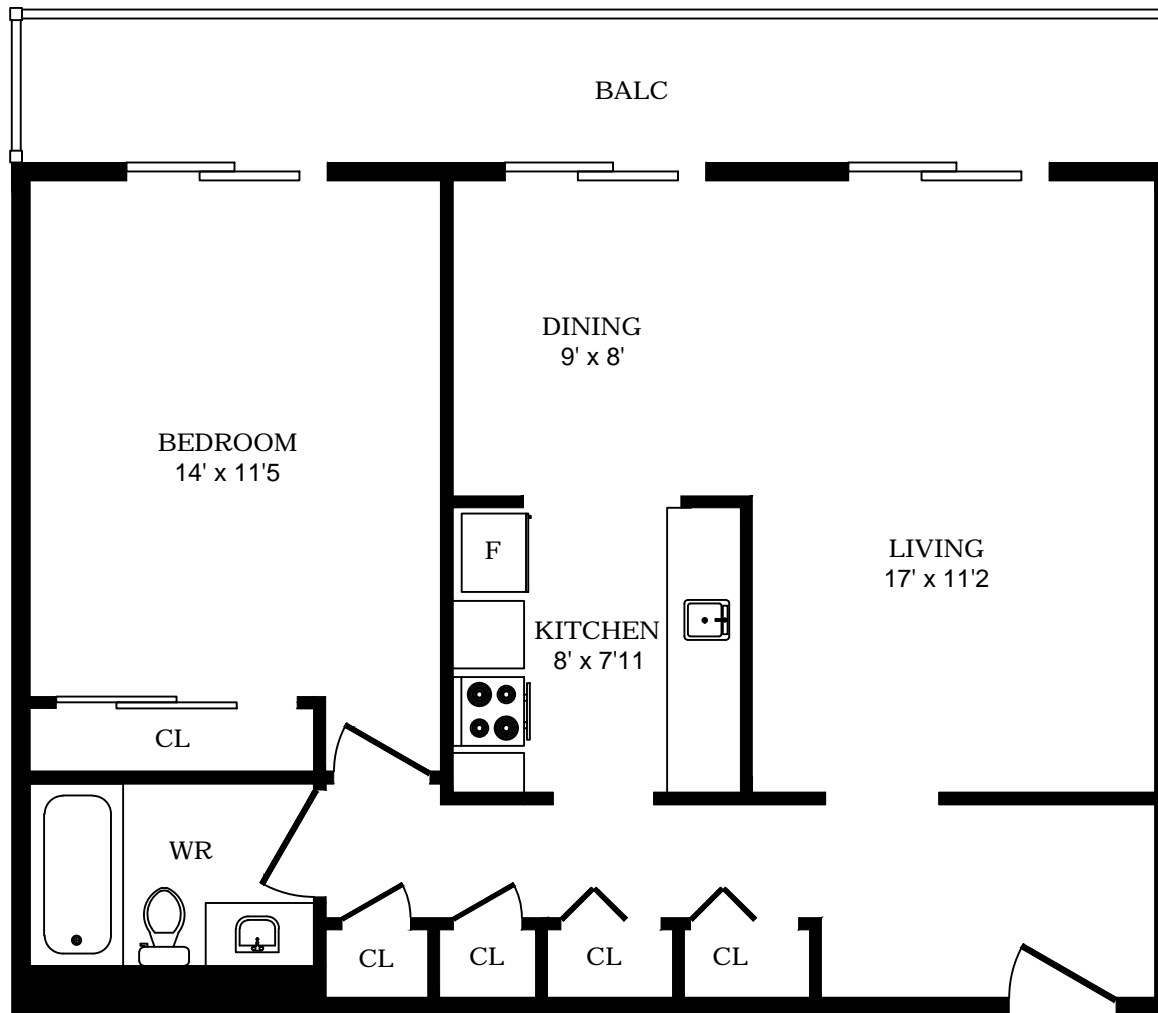

440 Pere Marquette, Quebec City - 1 Bdrm C, 589sf

All dimensions are approximate. Sizes and specifications are subject to change without notice E. & O. E.
All illustrations are artist's concept. Actual usable floor space may vary slightly from stated floor area.

736 Pere Marquette, Quebec City - 1 Bdrm A, 590sf

All dimensions are approximate. Sizes and specifications are subject to change without notice E. & O. E.
All illustrations are artist's concept. Actual usable floor space may vary slightly from stated floor area.

736 Pere Marquette, Quebec City - 1 Bdrm B, 590sf

All dimensions are approximate. Sizes and specifications are subject to change without notice E. & O. E.
All illustrations are artist's concept. Actual usable floor space may vary slightly from stated floor area.