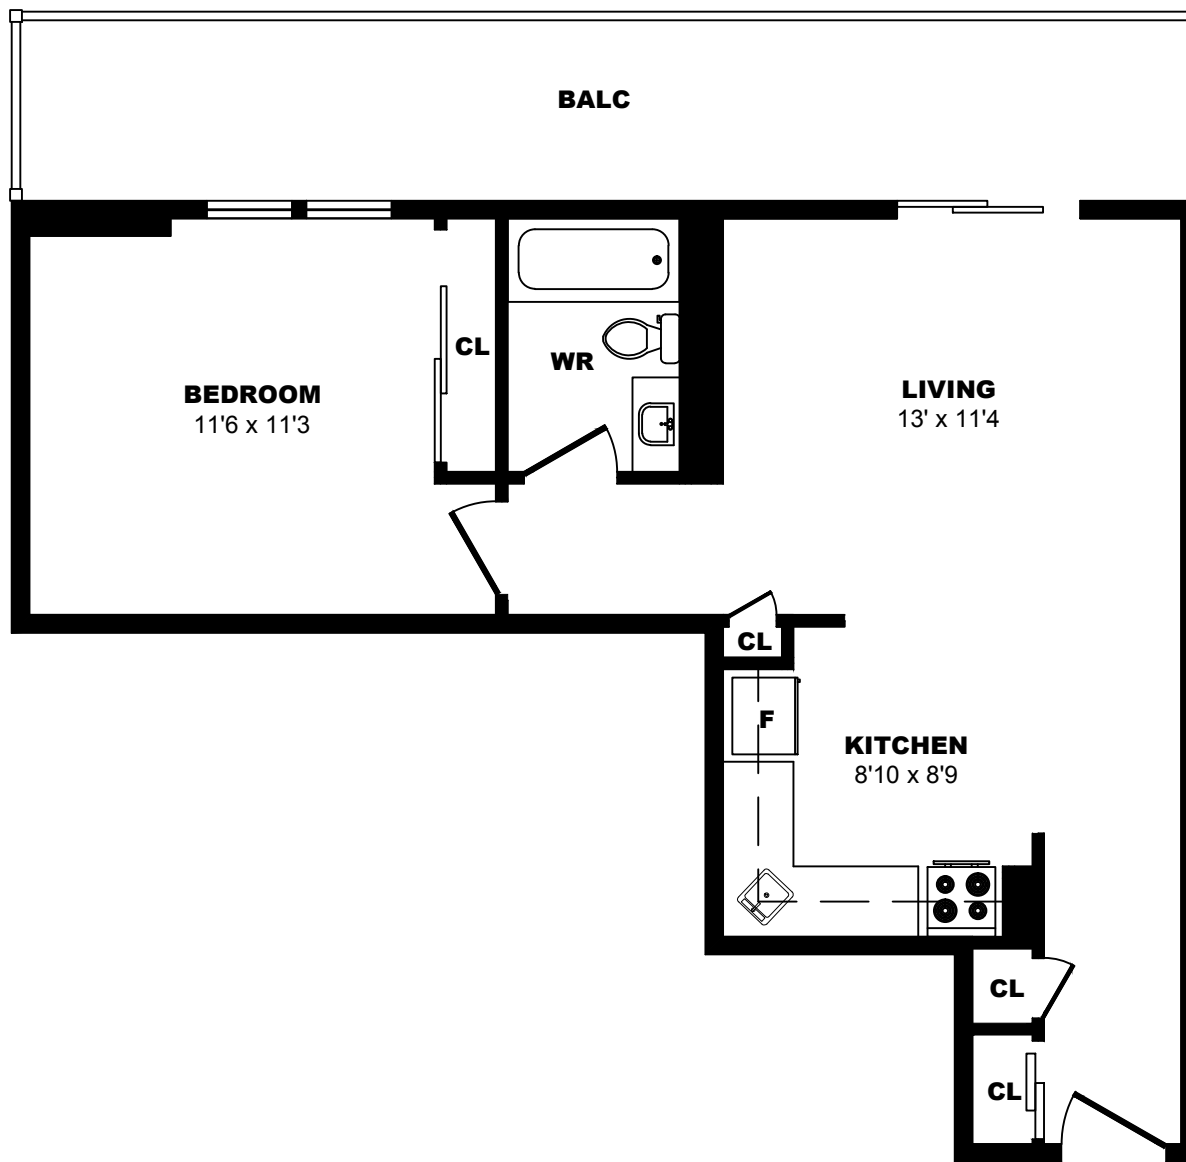

736 Pere Marquette, Quebec City - 1 Bdrm A, 590sf

All dimensions are approximate. Sizes and specifications are subject to change without notice E. & O. E.
All illustrations are artist's concept. Actual usable floor space may vary slightly from stated floor area.

736 Pere Marquette, Quebec City - 1 Bdrm B, 590sf

All dimensions are approximate. Sizes and specifications are subject to change without notice E. & O. E.
All illustrations are artist's concept. Actual usable floor space may vary slightly from stated floor area.

736 Pere Marquette, Quebec City - 1 Bdrm C, 740sf

All dimensions are approximate. Sizes and specifications are subject to change without notice E. & O. E.
 All illustrations are artist's concept. Actual usable floor space may vary slightly from stated floor area.