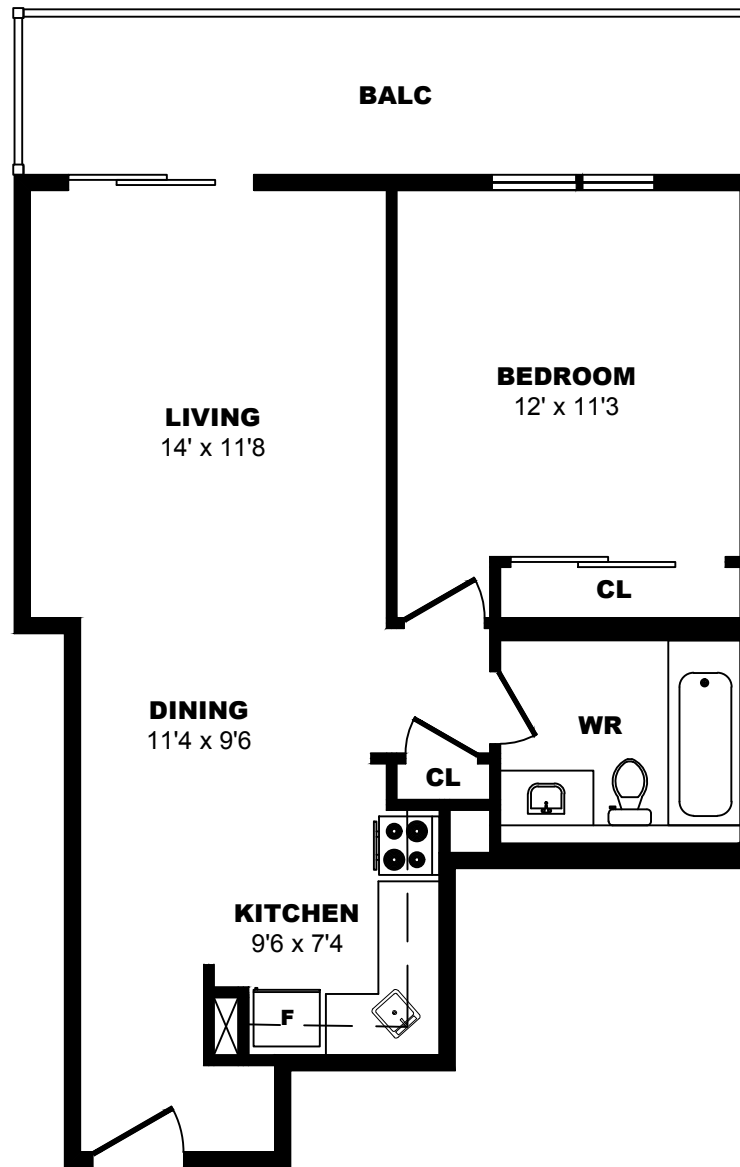

736 Pere Marquette, Quebec City - 1 Bdrm B, 590sf

All dimensions are approximate. Sizes and specifications are subject to change without notice E. & O. E.
All illustrations are artist's concept. Actual usable floor space may vary slightly from stated floor area.

736 Pere Marquette, Quebec City - 1 Bdrm C, 740sf

All dimensions are approximate. Sizes and specifications are subject to change without notice E. & O. E.
 All illustrations are artist's concept. Actual usable floor space may vary slightly from stated floor area.

435 Chemin Ste. Foy, Quebec City - 1 Bdrm A, 515sf

All dimensions are approximate. Sizes and specifications are subject to change without notice E. & O. E.
All illustrations are artist's concept. Actual usable floor space may vary slightly from stated floor area.

435 Chemin Ste. Foy, Quebec City - 1 Bdrm B, 738sf

All dimensions are approximate. Sizes and specifications are subject to change without notice E. & O. E.
All illustrations are artist's concept. Actual usable floor space may vary slightly from stated floor area.