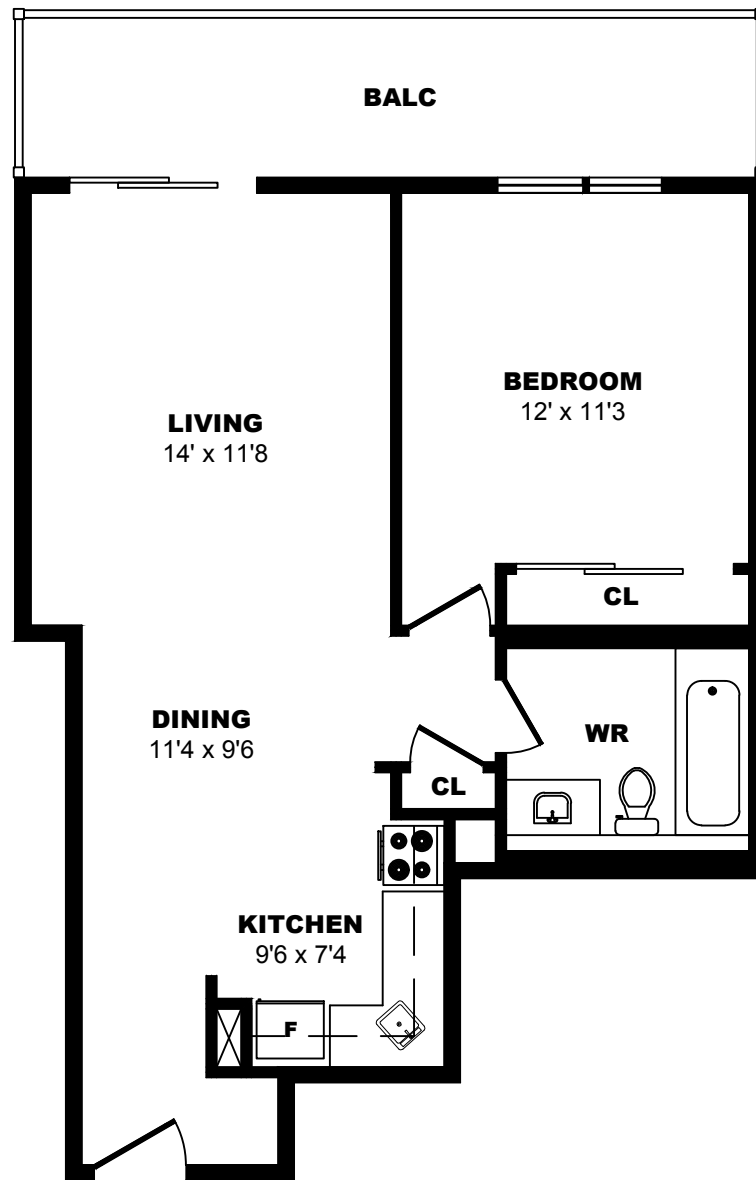

440 Pere Marquette, Quebec City - 1 Bdrm A, 739sf

All dimensions are approximate. Sizes and specifications are subject to change without notice E. & O. E.
All illustrations are artist's concept. Actual usable floor space may vary slightly from stated floor area.

440 Pere Marquette, Quebec City - 1 Bdrm B, 515sf

All dimensions are approximate. Sizes and specifications are subject to change without notice E. & O. E.
All illustrations are artist's concept. Actual usable floor space may vary slightly from stated floor area.

440 Pere Marquette, Quebec City - 1 Bdrm C, 589sf

All dimensions are approximate. Sizes and specifications are subject to change without notice E. & O. E.
All illustrations are artist's concept. Actual usable floor space may vary slightly from stated floor area.

736 Pere Marquette, Quebec City - 1 Bdrm A, 590sf

All dimensions are approximate. Sizes and specifications are subject to change without notice E. & O. E.
All illustrations are artist's concept. Actual usable floor space may vary slightly from stated floor area.