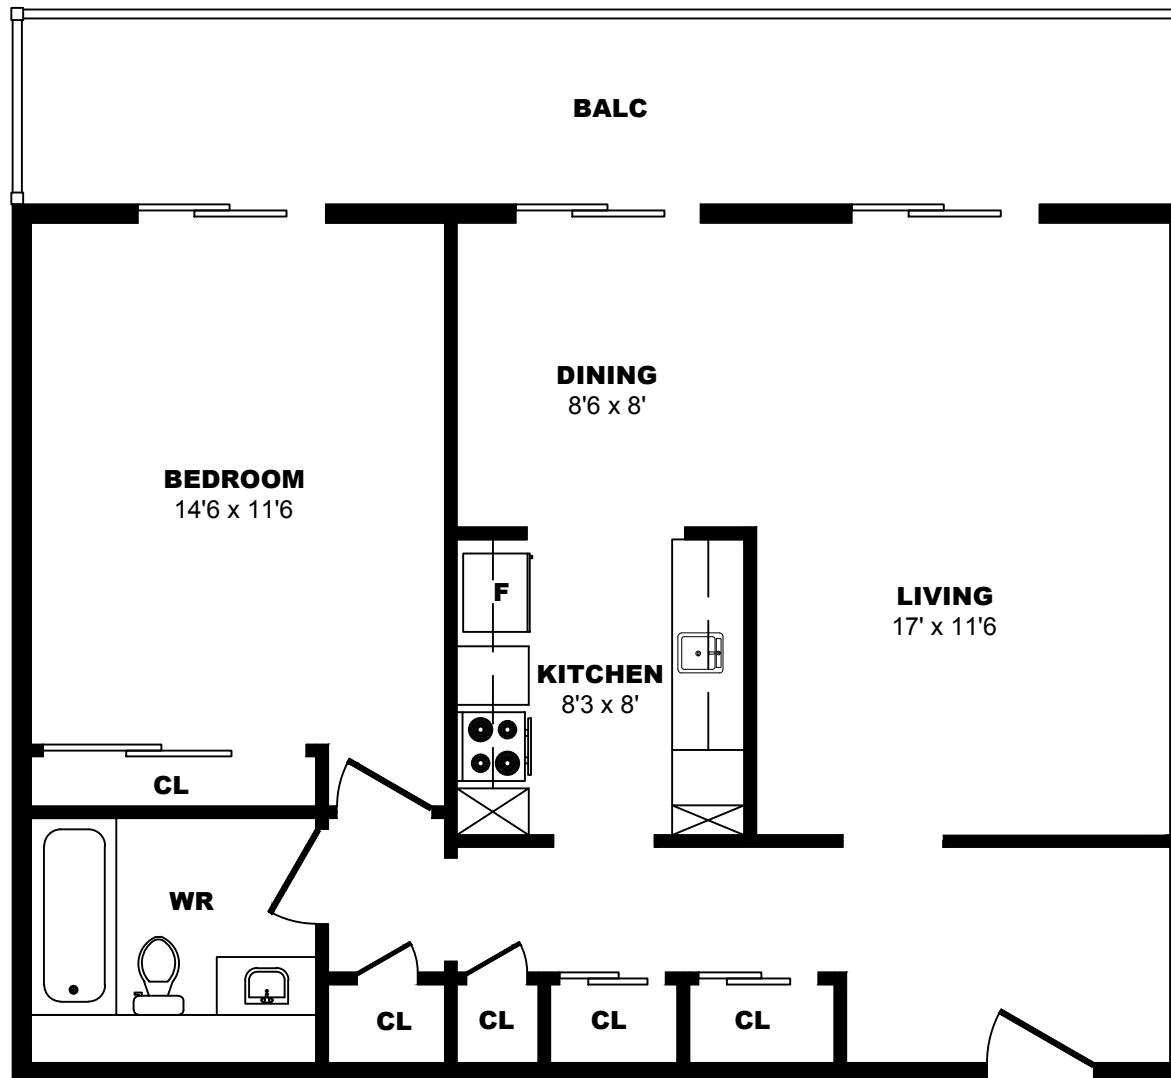

736 Pere Marquette, Quebec City - 1 Bdrm B, 590sf

All dimensions are approximate. Sizes and specifications are subject to change without notice E. & O. E.
All illustrations are artist's concept. Actual usable floor space may vary slightly from stated floor area.

736 Pere Marquette, Quebec City - 1 Bdrm C, 740sf

All dimensions are approximate. Sizes and specifications are subject to change without notice E. & O. E.
 All illustrations are artist's concept. Actual usable floor space may vary slightly from stated floor area.

435 Chemin Ste. Foy, Quebec City - 1 Bdrm A, 515sf

All dimensions are approximate. Sizes and specifications are subject to change without notice E. & O. E.
All illustrations are artist's concept. Actual usable floor space may vary slightly from stated floor area.