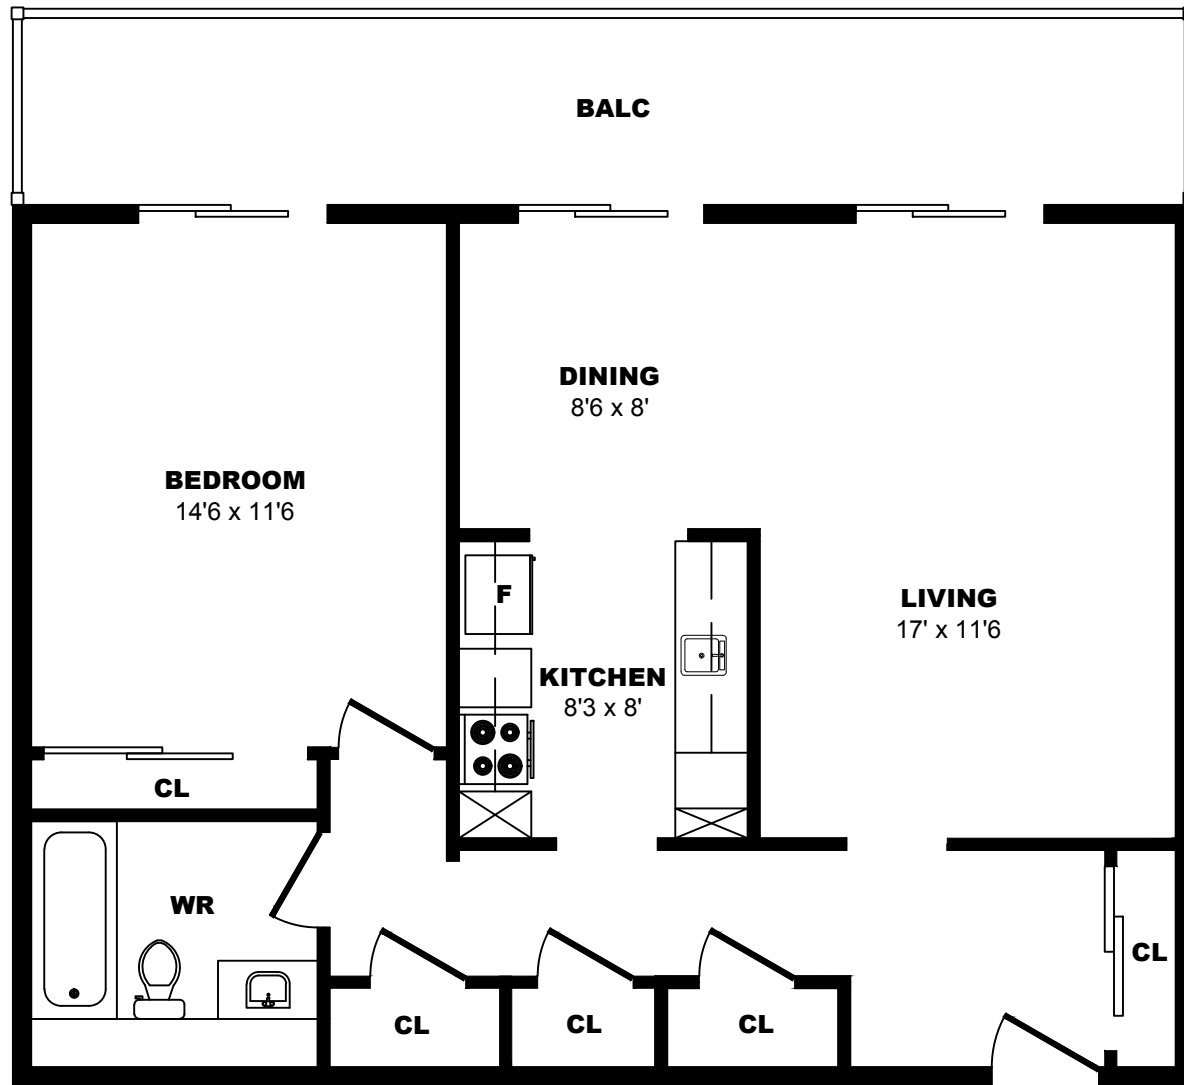

435 Chemin Ste. Foy, Quebec City - 1 Bdrm A, 515sf

All dimensions are approximate. Sizes and specifications are subject to change without notice E. & O. E.
All illustrations are artist's concept. Actual usable floor space may vary slightly from stated floor area.

435 Chemin Ste. Foy, Quebec City - 1 Bdrm B, 738sf

All dimensions are approximate. Sizes and specifications are subject to change without notice E. & O. E.
All illustrations are artist's concept. Actual usable floor space may vary slightly from stated floor area.

435 Chemin Ste. Foy, Quebec City - 1 Bdrm C, 589sf

All dimensions are approximate. Sizes and specifications are subject to change without notice E. & O. E.
All illustrations are artist's concept. Actual usable floor space may vary slightly from stated floor area.