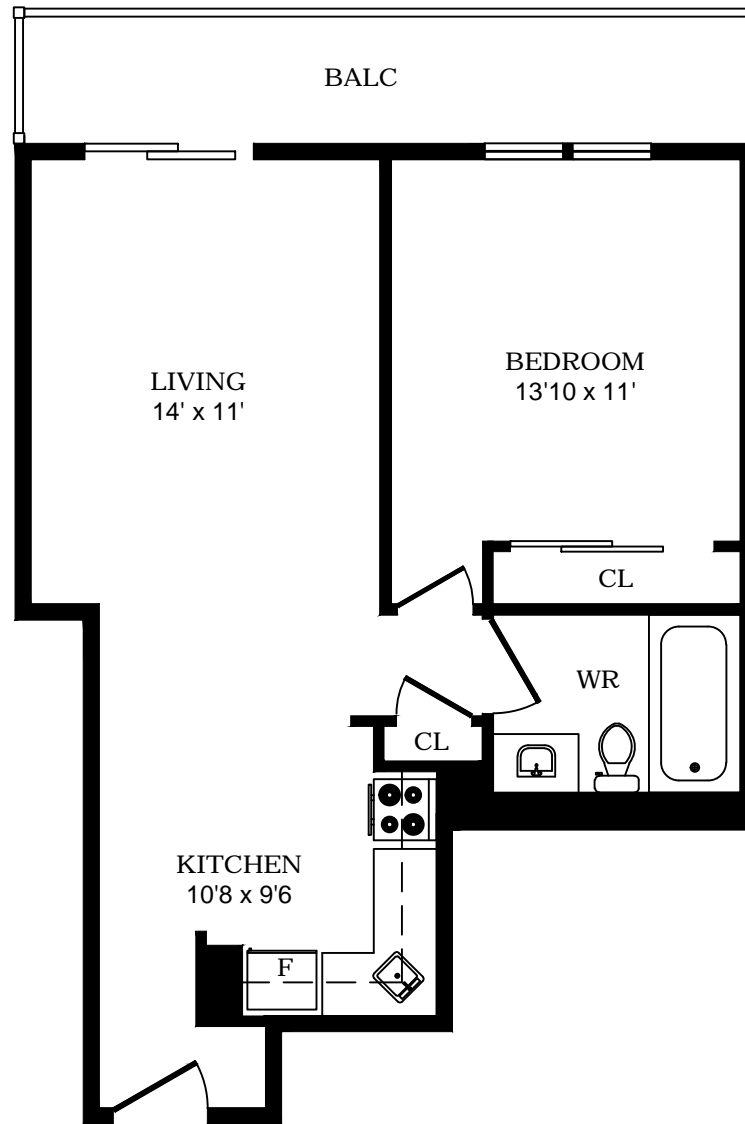

440 Pere Marquette, Quebec City - 1 Bdrm B, 515sf

All dimensions are approximate. Sizes and specifications are subject to change without notice E. & O. E.
All illustrations are artist's concept. Actual usable floor space may vary slightly from stated floor area.

440 Pere Marquette, Quebec City - 1 Bdrm C, 589sf

All dimensions are approximate. Sizes and specifications are subject to change without notice E. & O. E.
All illustrations are artist's concept. Actual usable floor space may vary slightly from stated floor area.

736 Pere Marquette, Quebec City - 1 Bdrm A, 590sf

All dimensions are approximate. Sizes and specifications are subject to change without notice E. & O. E.
All illustrations are artist's concept. Actual usable floor space may vary slightly from stated floor area.

736 Pere Marquette, Quebec City - 1 Bdrm B, 590sf

All dimensions are approximate. Sizes and specifications are subject to change without notice E. & O. E.
All illustrations are artist's concept. Actual usable floor space may vary slightly from stated floor area.