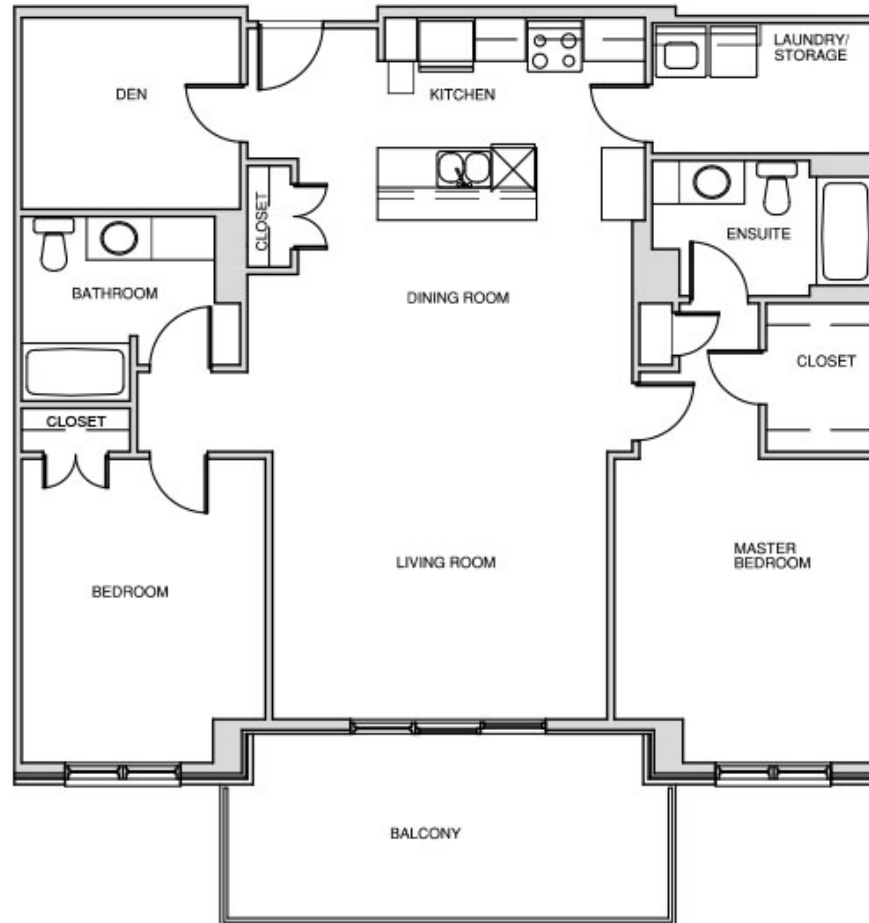

76 Place Apartments

76 Armenia Drive, Halifax, NS

C - 2 BEDROOM + 2 BATH - 1,312 SQUARE FEET

All dimensions are approximate. Sizes and specifications are subject to change without notice. E & O.E.
All illustrations are artist's concept. Actual usable floor space may vary slightly from stated floor area.

76 Place Apartments

76 Armenia Drive, Halifax, NS

D - 2 BEDROOM + 2 BATH + DEN - 1,301 SQUARE FEET

All dimensions are approximate. Sizes and specifications are subject to change without notice. E & O.E.
All illustrations are artist's concept. Actual usable floor space may vary slightly from stated floor area.

76 Place Apartments

76 Armenia Drive, Halifax, NS

E - 2 BEDROOM + 2 BATH + DEN - 1,422 SQUARE FEET

All dimensions are approximate. Sizes and specifications are subject to change without notice. E & O.E.
All illustrations are artist's concept. Actual usable floor space may vary slightly from stated floor area.