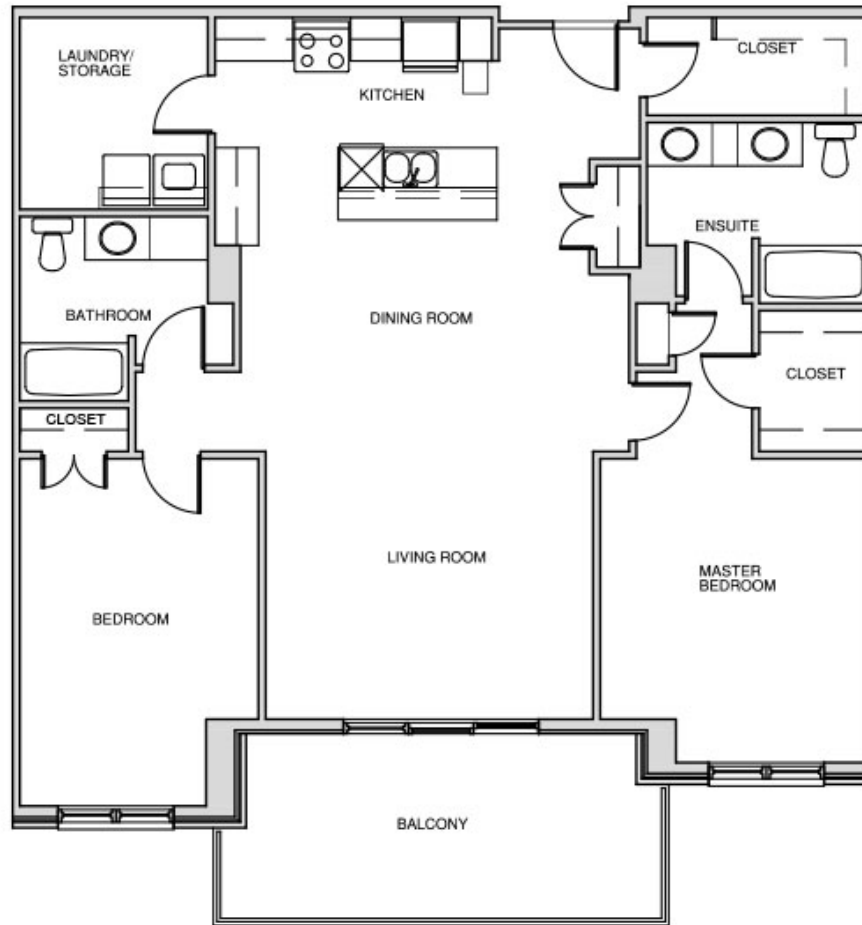

76 Place Apartments

76 Armenia Drive, Halifax, NS

B - 2 BEDROOM + 2 BATH + DEN - 1,626 SQUARE FEET

All dimensions are approximate. Sizes and specifications are subject to change without notice. E & O.E.
All illustrations are artist's concept. Actual usable floor space may vary slightly from stated floor area.

76 Place Apartments

76 Armenia Drive, Halifax, NS

C1 - 2 BEDROOM + 2 BATH - 1,312 SQUARE FEET

All dimensions are approximate. Sizes and specifications are subject to change without notice. E & O.E.
All illustrations are artist's concept. Actual usable floor space may vary slightly from stated floor area.

76 Place Apartments

76 Armenia Drive, Halifax, NS

C - 2 BEDROOM + 2 BATH - 1,312 SQUARE FEET

All dimensions are approximate. Sizes and specifications are subject to change without notice. E & O.E.
All illustrations are artist's concept. Actual usable floor space may vary slightly from stated floor area.

76 Place Apartments

76 Armenia Drive, Halifax, NS

D - 2 BEDROOM + 2 BATH + DEN - 1,301 SQUARE FEET

All dimensions are approximate. Sizes and specifications are subject to change without notice. E & O.E.
All illustrations are artist's concept. Actual usable floor space may vary slightly from stated floor area.