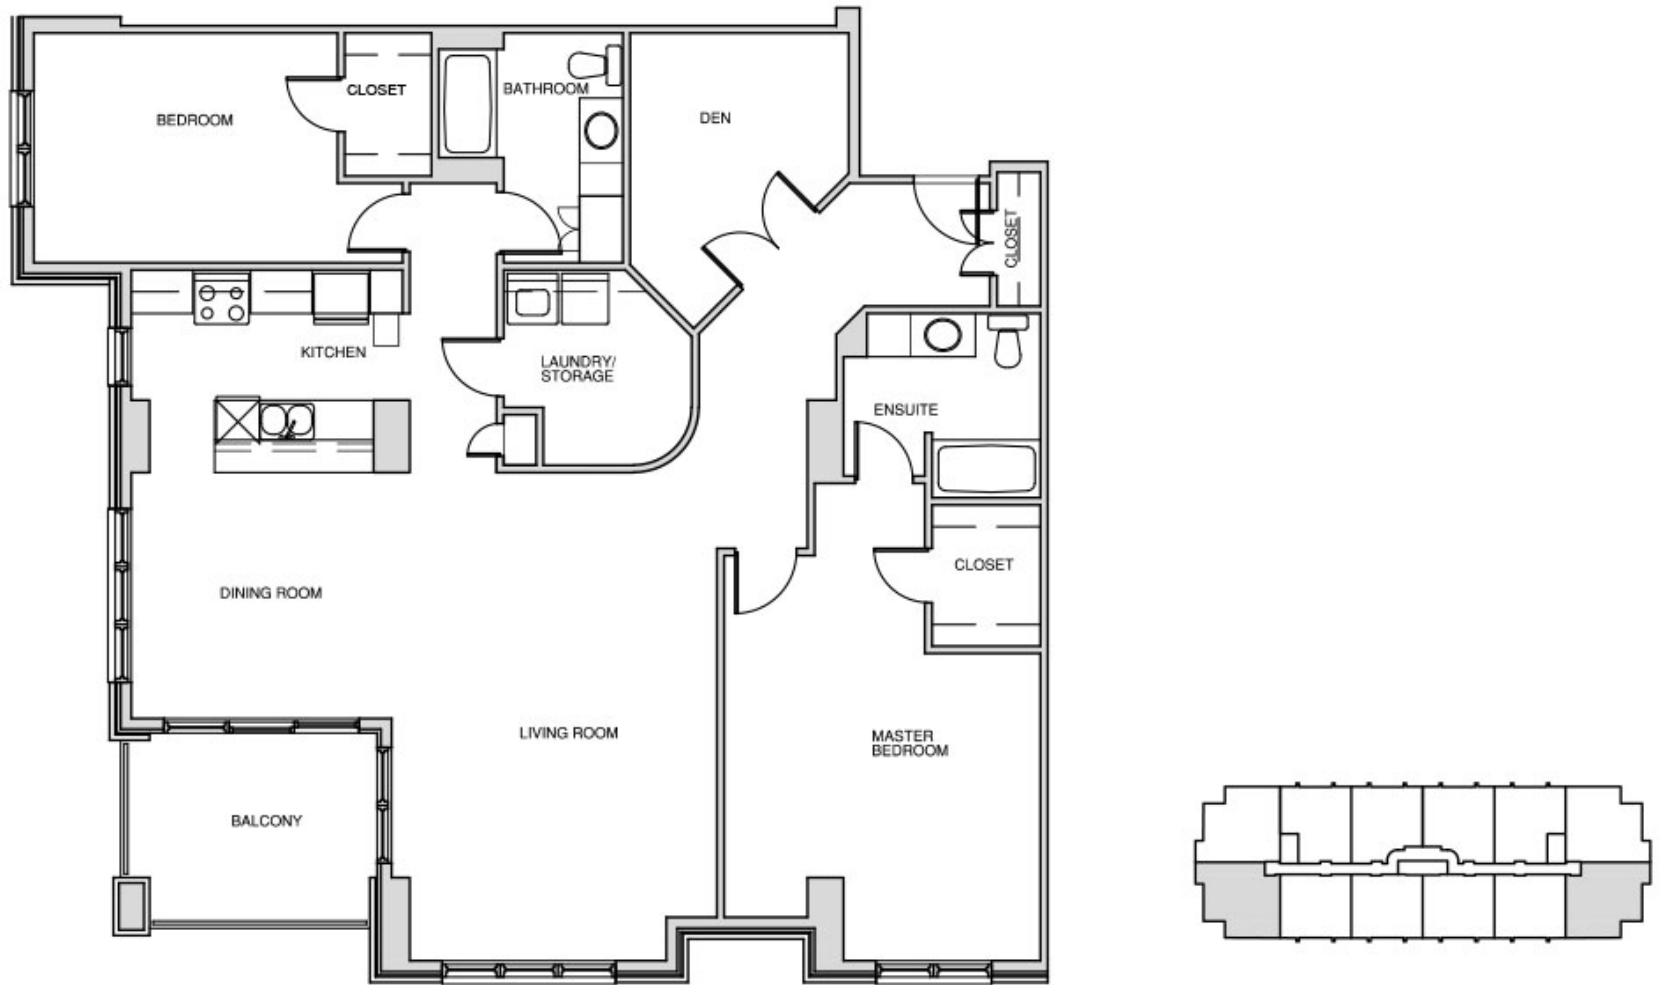

76 Place Apartments

76 Armenia Drive, Halifax, NS

A - 2 BEDROOM + 2 BATH + DEN - 1,683 SQUARE FEET

All dimensions are approximate. Sizes and specifications are subject to change without notice. E & O.E.
All illustrations are artist's concept. Actual usable floor space may vary slightly from stated floor area.

76 Place Apartments

76 Armenia Drive, Halifax, NS

B1 - 2 BEDROOM + 2 BATH + DEN - 1,602 SQUARE FEET

All dimensions are approximate. Sizes and specifications are subject to change without notice. E & O.E.
All illustrations are artist's concept. Actual usable floor space may vary slightly from stated floor area.

76 Place Apartments

76 Armenia Drive, Halifax, NS

B - 2 BEDROOM + 2 BATH + DEN - 1,626 SQUARE FEET

All dimensions are approximate. Sizes and specifications are subject to change without notice. E & O.E.
All illustrations are artist's concept. Actual usable floor space may vary slightly from stated floor area.

76 Place Apartments

76 Armenia Drive, Halifax, NS

C1 - 2 BEDROOM + 2 BATH - 1,312 SQUARE FEET

All dimensions are approximate. Sizes and specifications are subject to change without notice. E & O.E.
All illustrations are artist's concept. Actual usable floor space may vary slightly from stated floor area.