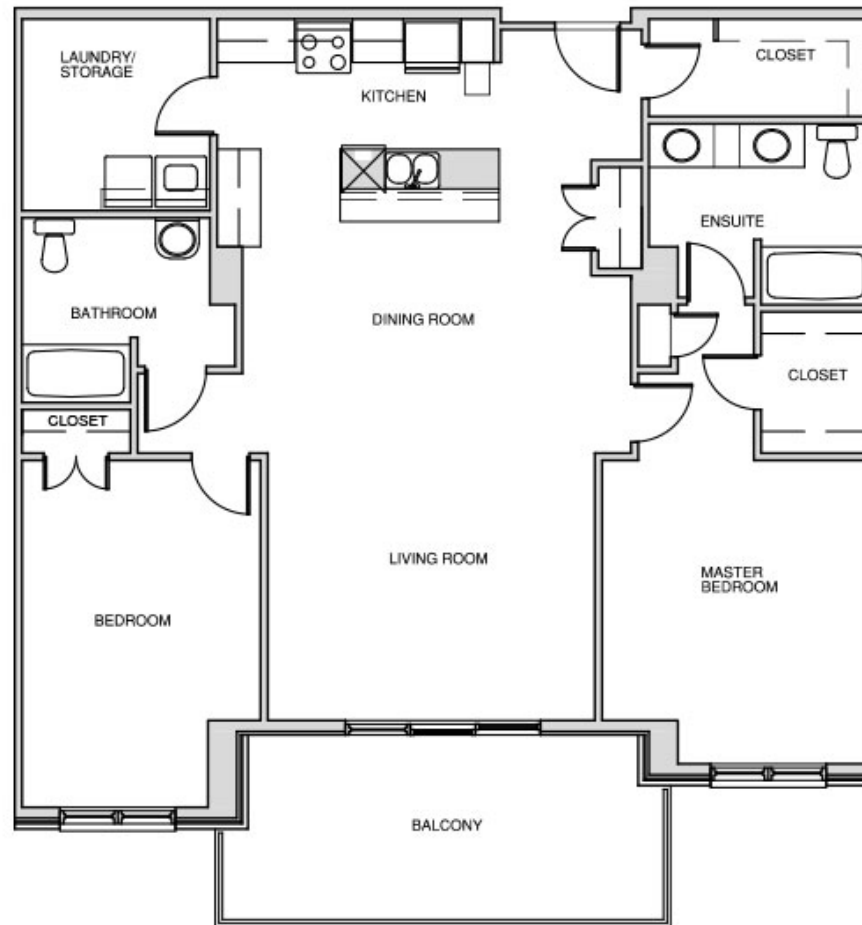

76 Place Apartments

76 Armenia Drive, Halifax, NS

B1 - 2 BEDROOM + 2 BATH + DEN - 1,602 SQUARE FEET

All dimensions are approximate. Sizes and specifications are subject to change without notice. E & O.E.
All illustrations are artist's concept. Actual usable floor space may vary slightly from stated floor area.

76 Place Apartments

76 Armenia Drive, Halifax, NS

B - 2 BEDROOM + 2 BATH + DEN - 1,626 SQUARE FEET

All dimensions are approximate. Sizes and specifications are subject to change without notice. E & O.E.
All illustrations are artist's concept. Actual usable floor space may vary slightly from stated floor area.

76 Place Apartments

76 Armenia Drive, Halifax, NS

C1 - 2 BEDROOM + 2 BATH - 1,312 SQUARE FEET

All dimensions are approximate. Sizes and specifications are subject to change without notice. E & O.E.
All illustrations are artist's concept. Actual usable floor space may vary slightly from stated floor area.

76 Place Apartments

76 Armenia Drive, Halifax, NS

C - 2 BEDROOM + 2 BATH - 1,312 SQUARE FEET

All dimensions are approximate. Sizes and specifications are subject to change without notice. E & O.E.
All illustrations are artist's concept. Actual usable floor space may vary slightly from stated floor area.