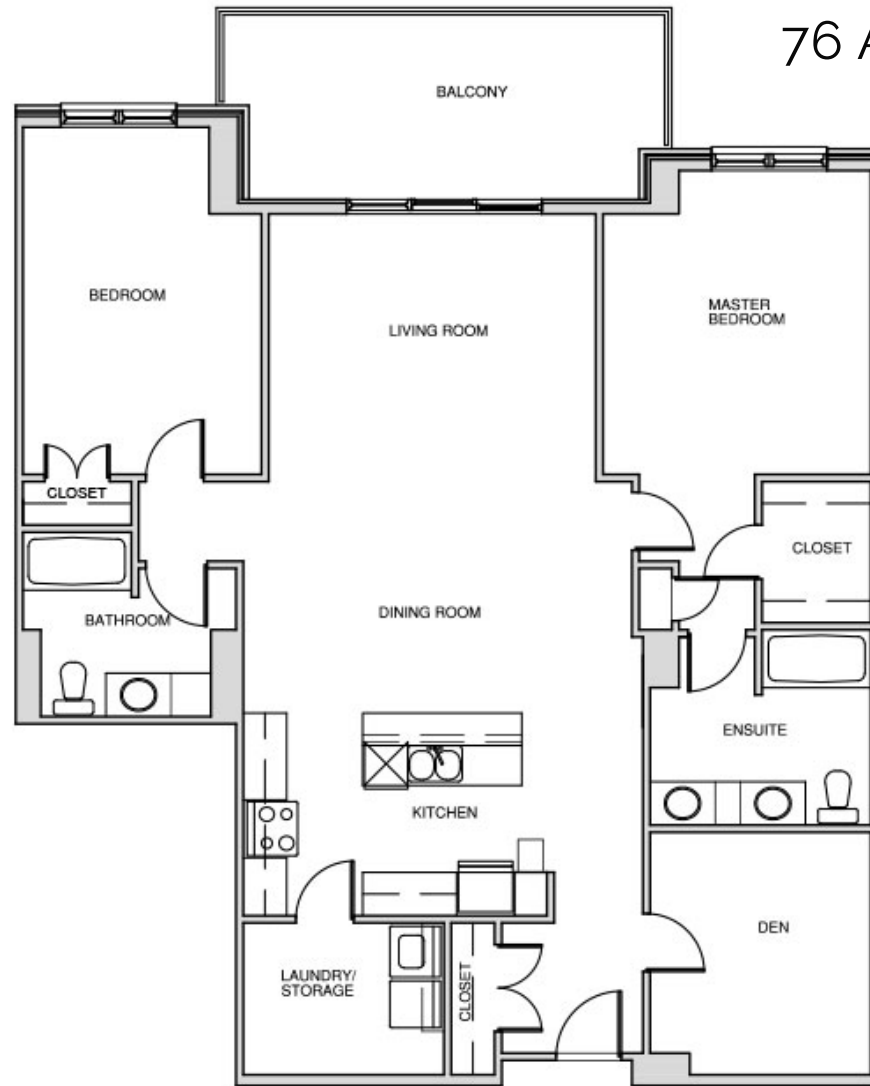

76 Place Apartments

76 Armenia Drive, Halifax, NS

C - 2 BEDROOM + 2 BATH - 1,312 SQUARE FEET

All dimensions are approximate. Sizes and specifications are subject to change without notice. E & O.E.
All illustrations are artist's concept. Actual usable floor space may vary slightly from stated floor area.

76 Place Apartments

76 Armenia Drive, Halifax, NS

D - 2 BEDROOM + 2 BATH + DEN - 1,301 SQUARE FEET

All dimensions are approximate. Sizes and specifications are subject to change without notice. E & O.E.
All illustrations are artist's concept. Actual usable floor space may vary slightly from stated floor area.

76 Place Apartments

76 Armenia Drive, Halifax, NS

E - 2 BEDROOM + 2 BATH + DEN - 1,422 SQUARE FEET

All dimensions are approximate. Sizes and specifications are subject to change without notice. E & O.E.
All illustrations are artist's concept. Actual usable floor space may vary slightly from stated floor area.

76 Place Apartments

76 Armenia Drive, Halifax, NS

F - 2 BEDROOM + 2 BATH + DEN - 1,415 SQUARE FEET

All dimensions are approximate. Sizes and specifications are subject to change without notice. E & O.E.
All illustrations are artist's concept. Actual usable floor space may vary slightly from stated floor area.