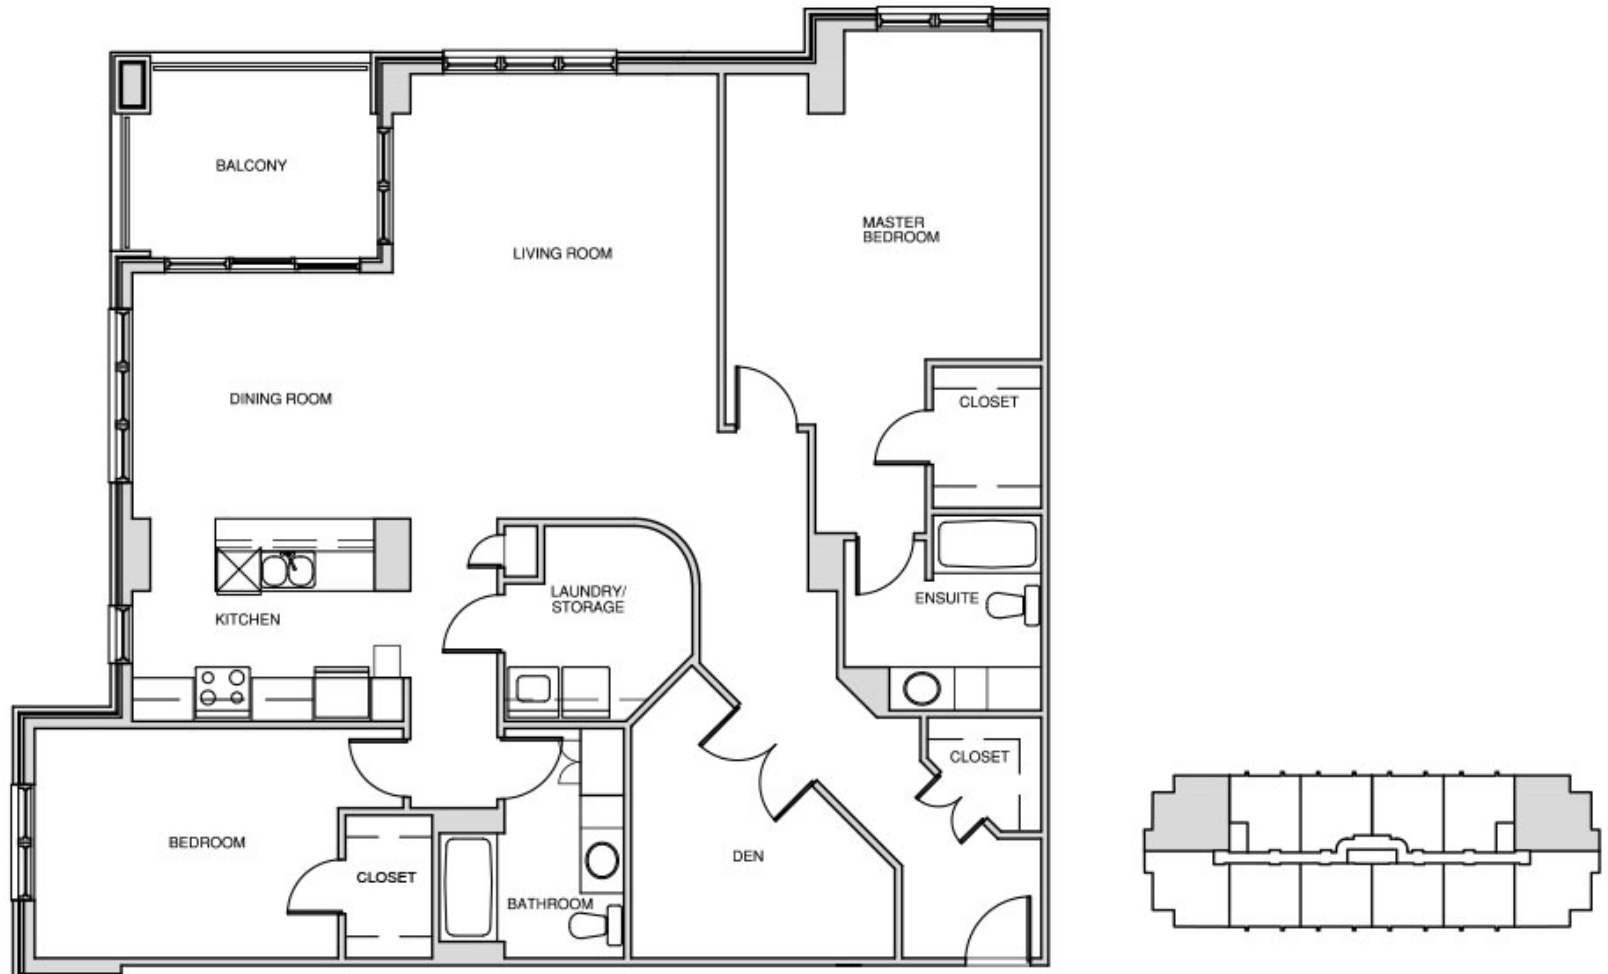

76 Place Apartments

76 Armenia Drive, Halifax, NS

A1 - 2 BEDROOM + 2 BATH + DEN - 1,653 SQUARE FEET

All dimensions are approximate. Sizes and specifications are subject to change without notice. E & O.E.
All illustrations are artist's concept. Actual usable floor space may vary slightly from stated floor area.

76 Place Apartments

76 Armenia Drive, Halifax, NS

A - 2 BEDROOM + 2 BATH + DEN - 1,683 SQUARE FEET

All dimensions are approximate. Sizes and specifications are subject to change without notice. E & O.E.
All illustrations are artist's concept. Actual usable floor space may vary slightly from stated floor area.

76 Place Apartments

76 Armenia Drive, Halifax, NS

B1 - 2 BEDROOM + 2 BATH + DEN - 1,602 SQUARE FEET

All dimensions are approximate. Sizes and specifications are subject to change without notice. E & O.E.
All illustrations are artist's concept. Actual usable floor space may vary slightly from stated floor area.

76 Place Apartments

76 Armenia Drive, Halifax, NS

B - 2 BEDROOM + 2 BATH + DEN - 1,626 SQUARE FEET

All dimensions are approximate. Sizes and specifications are subject to change without notice. E & O.E.
All illustrations are artist's concept. Actual usable floor space may vary slightly from stated floor area.