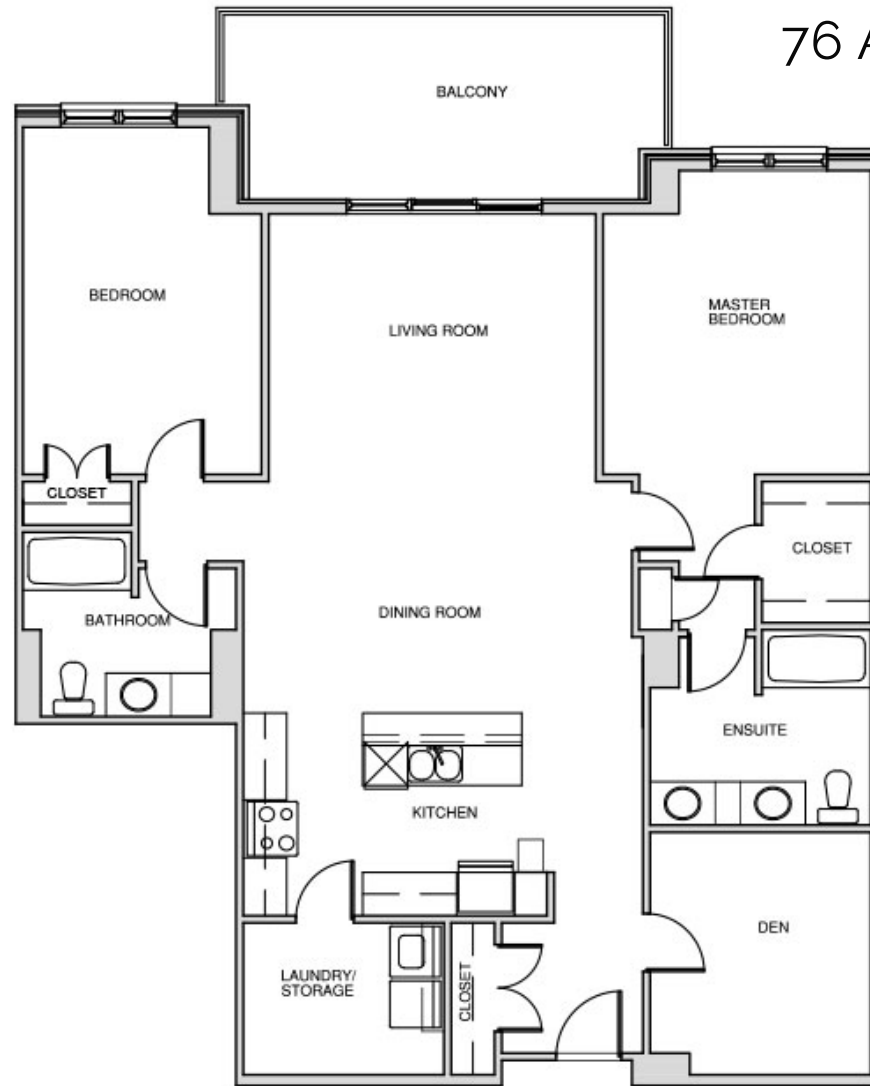

76 Place Apartments

76 Armenia Drive, Halifax, NS

B - 2 BEDROOM + 2 BATH + DEN - 1,626 SQUARE FEET

All dimensions are approximate. Sizes and specifications are subject to change without notice. E & O.E.
All illustrations are artist's concept. Actual usable floor space may vary slightly from stated floor area.

76 Place Apartments

76 Armenia Drive, Halifax, NS

D - 2 BEDROOM + 2 BATH + DEN - 1,301 SQUARE FEET

All dimensions are approximate. Sizes and specifications are subject to change without notice. E & O.E.
All illustrations are artist's concept. Actual usable floor space may vary slightly from stated floor area.

76 Place Apartments

76 Armenia Drive, Halifax, NS

E - 2 BEDROOM + 2 BATH + DEN - 1,422 SQUARE FEET

All dimensions are approximate. Sizes and specifications are subject to change without notice. E & O.E.
All illustrations are artist's concept. Actual usable floor space may vary slightly from stated floor area.

76 Place Apartments

76 Armenia Drive, Halifax, NS

F - 2 BEDROOM + 2 BATH + DEN - 1,415 SQUARE FEET

All dimensions are approximate. Sizes and specifications are subject to change without notice. E & O.E.
All illustrations are artist's concept. Actual usable floor space may vary slightly from stated floor area.