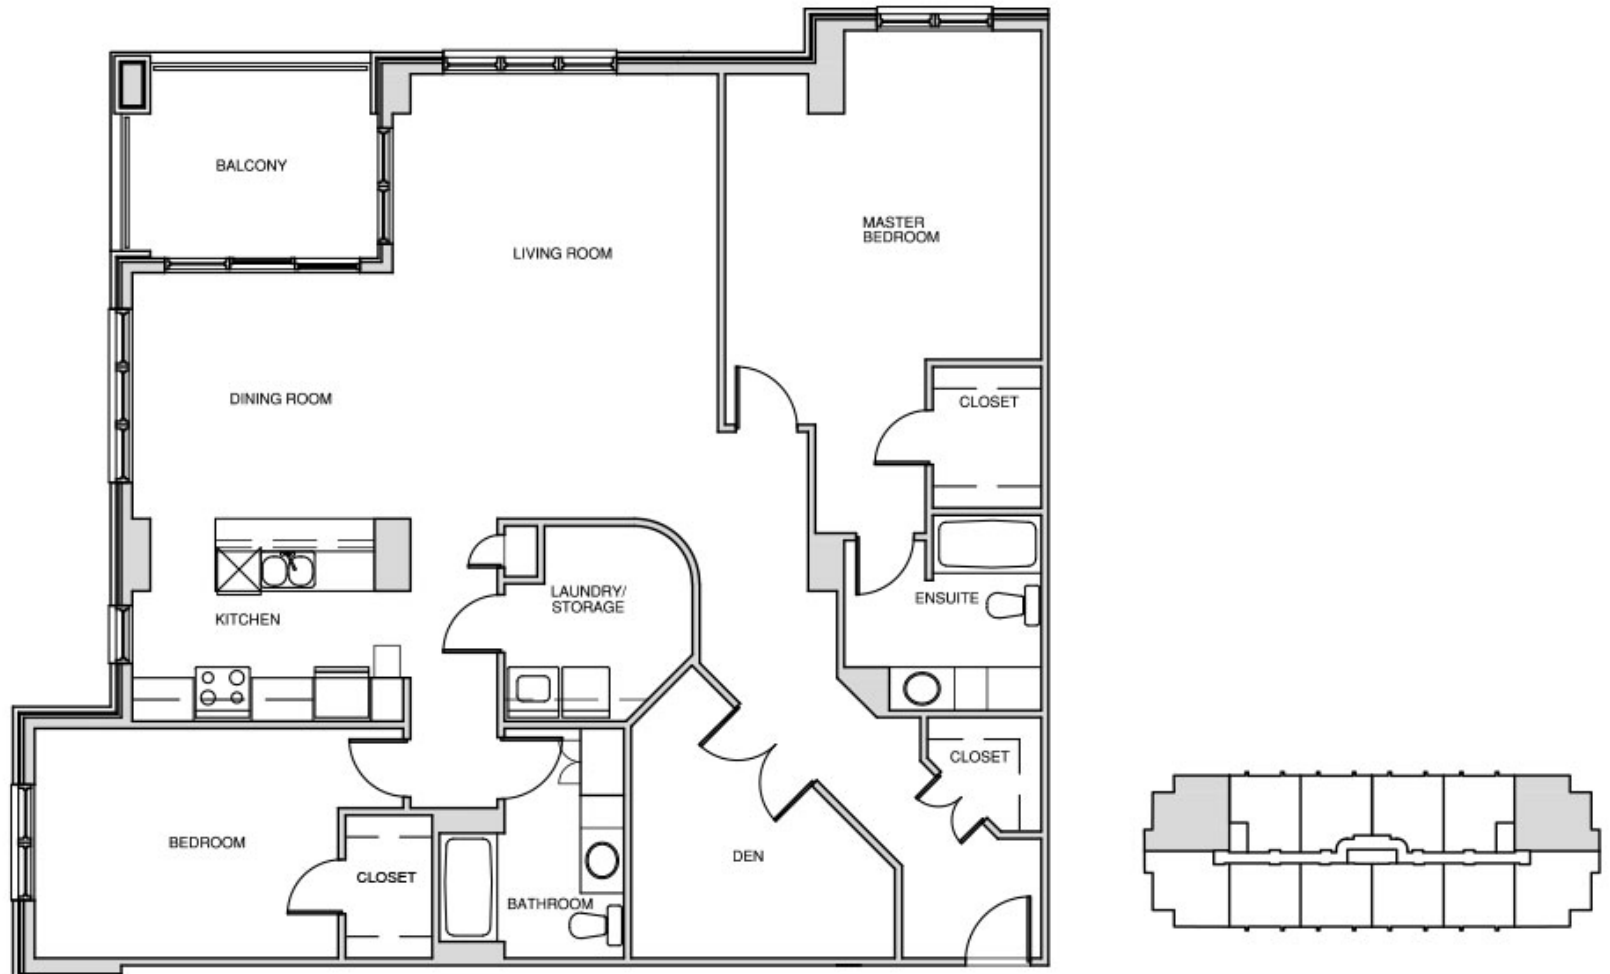

76 Place Apartments

76 Armenia Drive, Halifax, NS

A1 - 2 BEDROOM + 2 BATH + DEN - 1,653 SQUARE FEET

All dimensions are approximate. Sizes and specifications are subject to change without notice. E & O.E.
All illustrations are artist's concept. Actual usable floor space may vary slightly from stated floor area.

76 Place Apartments

76 Armenia Drive, Halifax, NS

A - 2 BEDROOM + 2 BATH + DEN - 1,683 SQUARE FEET

All dimensions are approximate. Sizes and specifications are subject to change without notice. E & O.E.
All illustrations are artist's concept. Actual usable floor space may vary slightly from stated floor area.

76 Place Apartments

76 Armenia Drive, Halifax, NS

B1 - 2 BEDROOM + 2 BATH + DEN - 1,602 SQUARE FEET

All dimensions are approximate. Sizes and specifications are subject to change without notice. E & O.E.
All illustrations are artist's concept. Actual usable floor space may vary slightly from stated floor area.

76 Place Apartments

76 Armenia Drive, Halifax, NS

B - 2 BEDROOM + 2 BATH + DEN - 1,626 SQUARE FEET

All dimensions are approximate. Sizes and specifications are subject to change without notice. E & O.E.
All illustrations are artist's concept. Actual usable floor space may vary slightly from stated floor area.