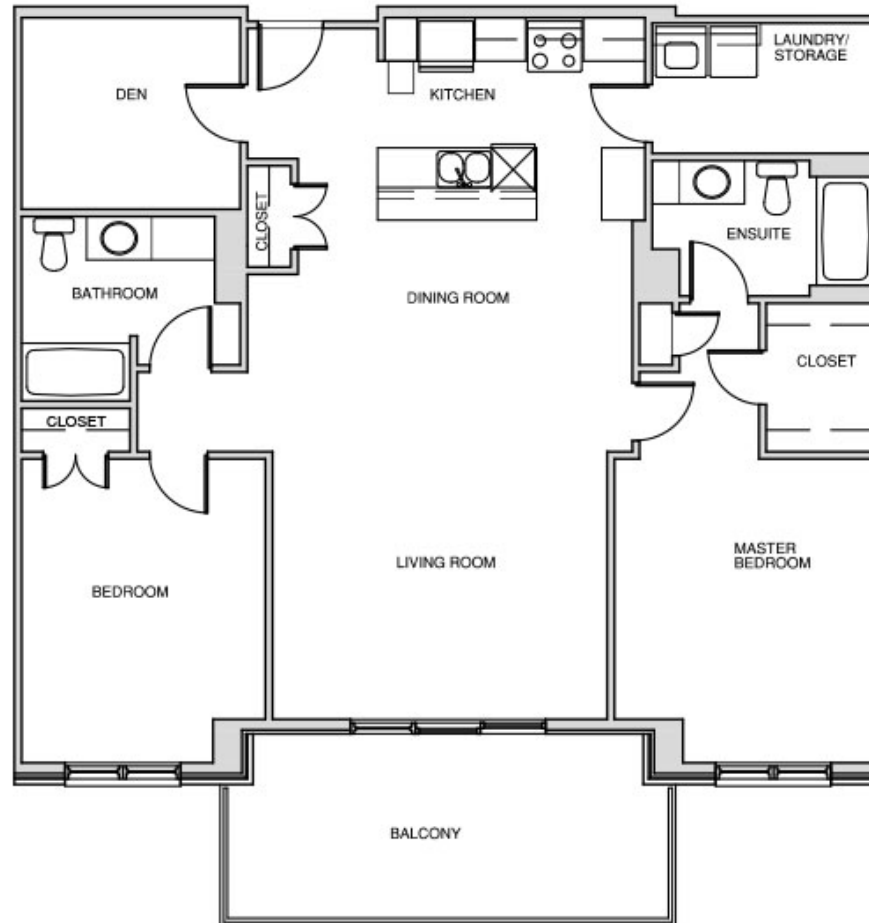

76 Place Apartments

76 Armenia Drive, Halifax, NS

B1 - 2 BEDROOM + 2 BATH + DEN - 1,602 SQUARE FEET

All dimensions are approximate. Sizes and specifications are subject to change without notice. E & O.E.
All illustrations are artist's concept. Actual usable floor space may vary slightly from stated floor area.

76 Place Apartments

76 Armenia Drive, Halifax, NS

B - 2 BEDROOM + 2 BATH + DEN - 1,626 SQUARE FEET

All dimensions are approximate. Sizes and specifications are subject to change without notice. E & O.E.
All illustrations are artist's concept. Actual usable floor space may vary slightly from stated floor area.

76 Place Apartments

76 Armenia Drive, Halifax, NS

D - 2 BEDROOM + 2 BATH + DEN - 1,301 SQUARE FEET

All dimensions are approximate. Sizes and specifications are subject to change without notice. E & O.E.
All illustrations are artist's concept. Actual usable floor space may vary slightly from stated floor area.

76 Place Apartments

76 Armenia Drive, Halifax, NS

E - 2 BEDROOM + 2 BATH + DEN - 1,422 SQUARE FEET

All dimensions are approximate. Sizes and specifications are subject to change without notice. E & O.E.
All illustrations are artist's concept. Actual usable floor space may vary slightly from stated floor area.