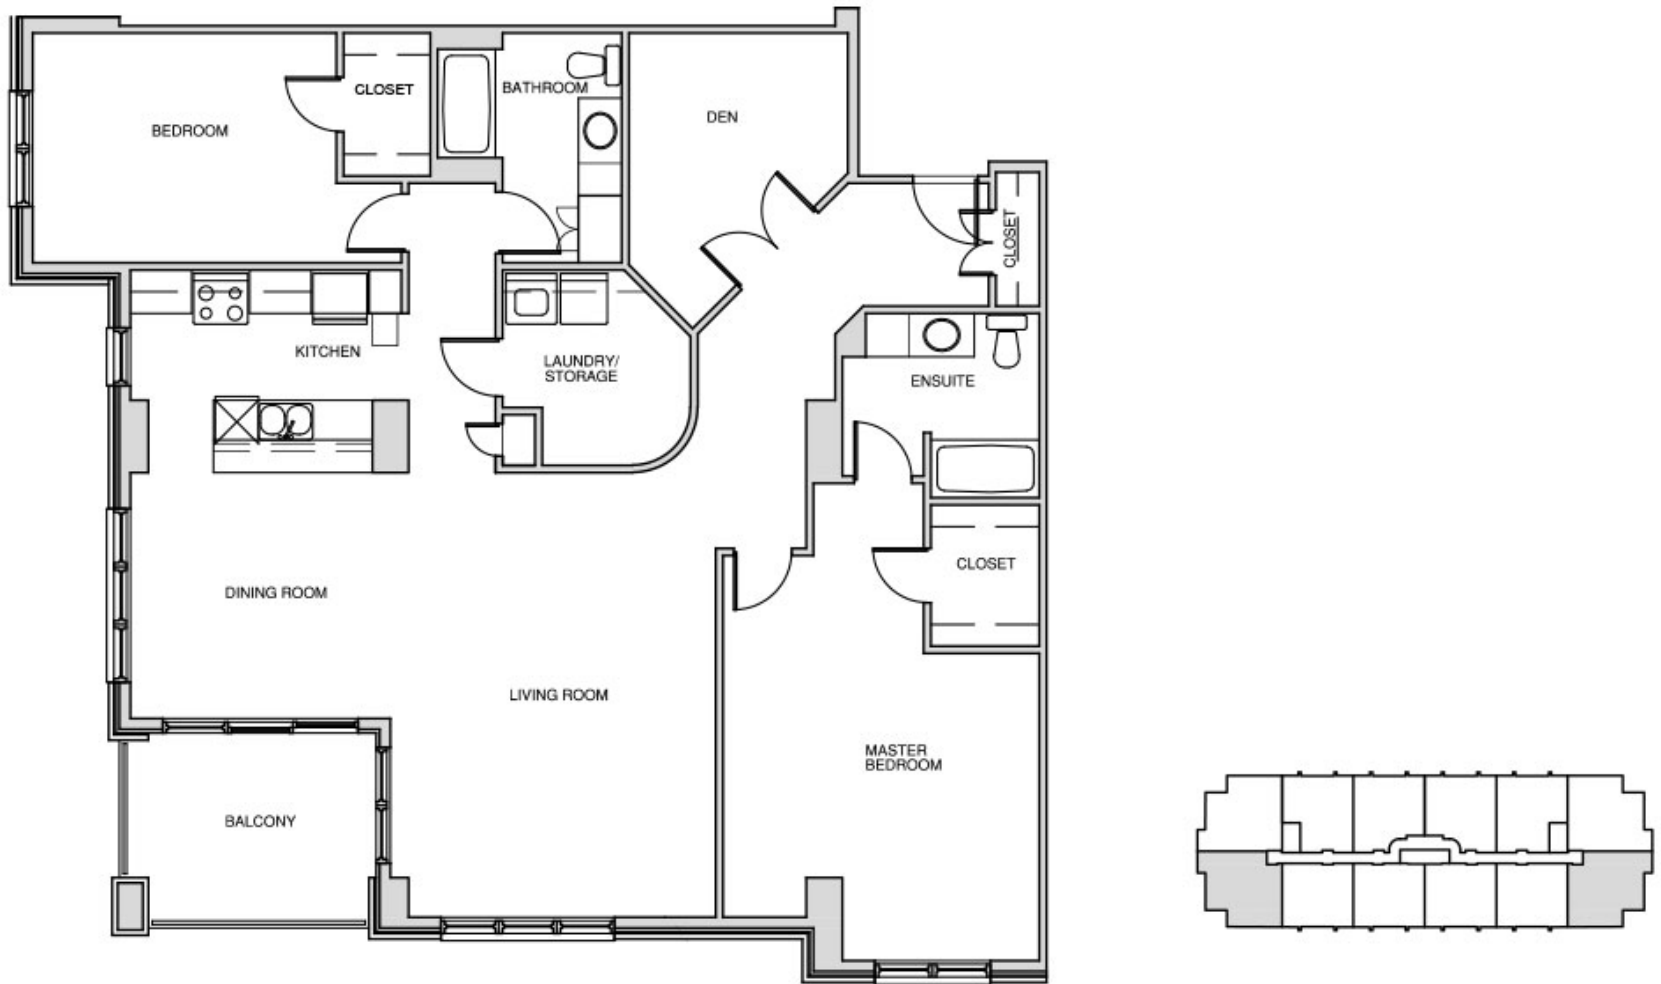

76 Place Apartments

76 Armenia Drive, Halifax, NS

A1 - 2 BEDROOM + 2 BATH + DEN - 1,653 SQUARE FEET

All dimensions are approximate. Sizes and specifications are subject to change without notice. E & O.E.
All illustrations are artist's concept. Actual usable floor space may vary slightly from stated floor area.

76 Place Apartments

76 Armenia Drive, Halifax, NS

A - 2 BEDROOM + 2 BATH + DEN - 1,683 SQUARE FEET

All dimensions are approximate. Sizes and specifications are subject to change without notice. E & O.E.
All illustrations are artist's concept. Actual usable floor space may vary slightly from stated floor area.

76 Place Apartments

76 Armenia Drive, Halifax, NS

B1 - 2 BEDROOM + 2 BATH + DEN - 1,602 SQUARE FEET

All dimensions are approximate. Sizes and specifications are subject to change without notice. E & O.E.
All illustrations are artist's concept. Actual usable floor space may vary slightly from stated floor area.

76 Place Apartments

76 Armenia Drive, Halifax, NS

B - 2 BEDROOM + 2 BATH + DEN - 1,626 SQUARE FEET

All dimensions are approximate. Sizes and specifications are subject to change without notice. E & O.E.
All illustrations are artist's concept. Actual usable floor space may vary slightly from stated floor area.