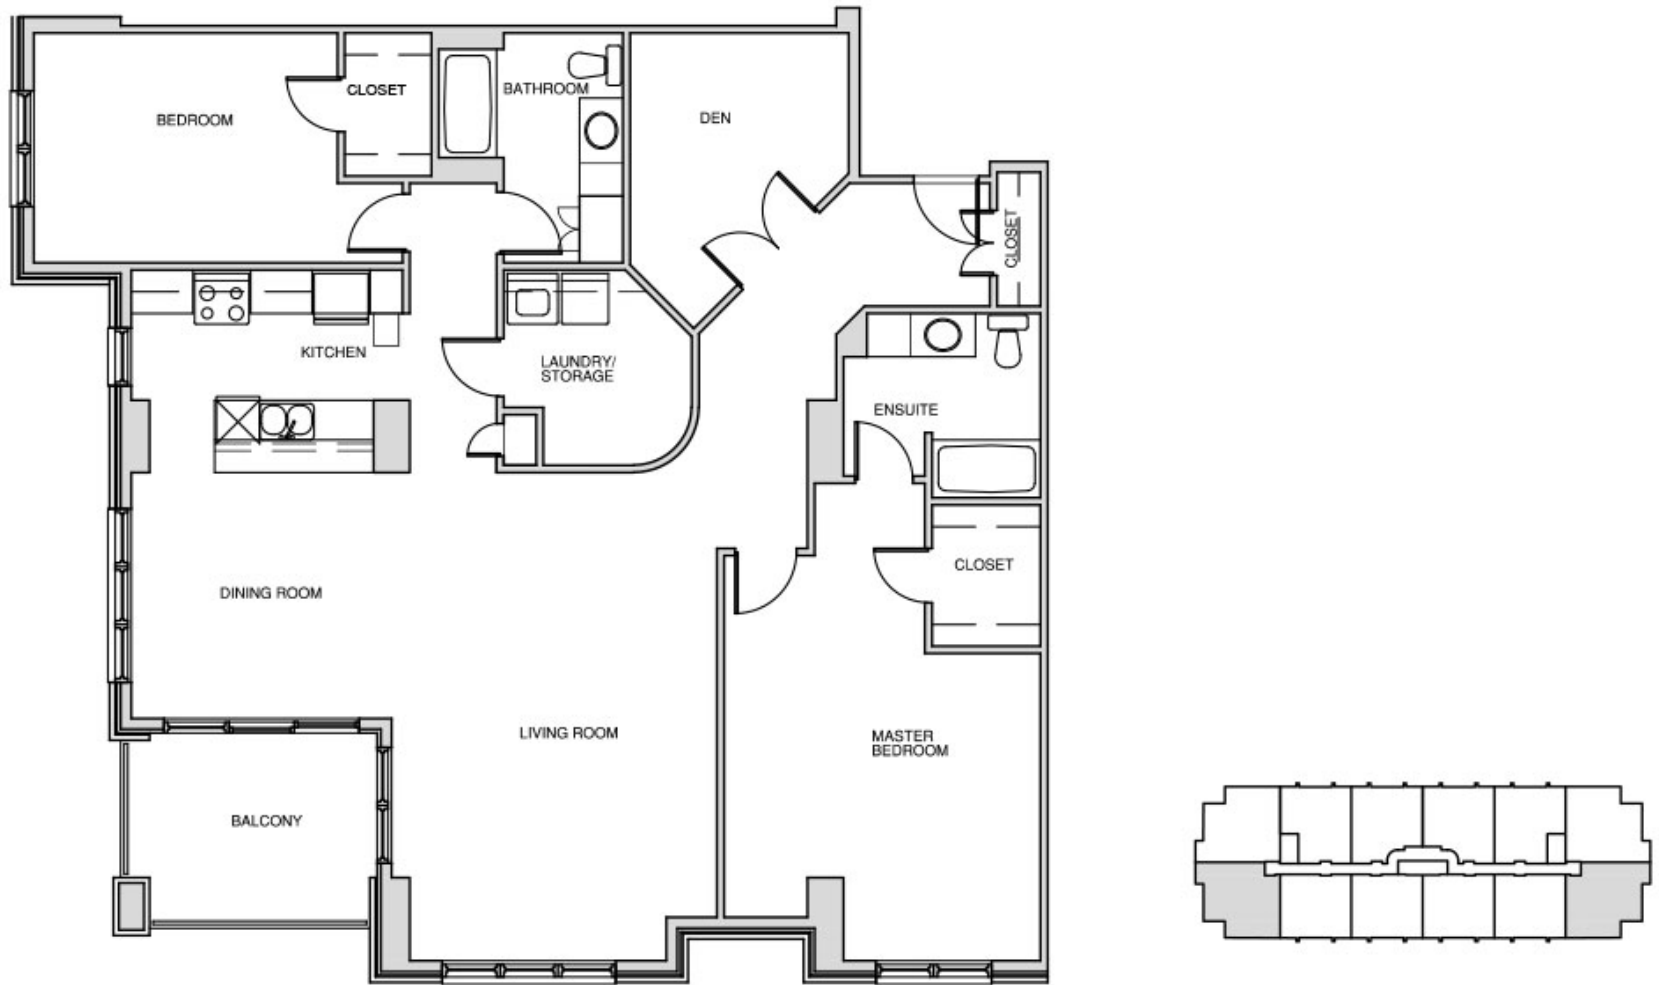

76 Place Apartments

76 Armenia Drive, Halifax, NS

A - 2 BEDROOM + 2 BATH + DEN - 1,683 SQUARE FEET

All dimensions are approximate. Sizes and specifications are subject to change without notice. E & O.E.
All illustrations are artist's concept. Actual usable floor space may vary slightly from stated floor area.

76 Place Apartments

76 Armenia Drive, Halifax, NS

B1 - 2 BEDROOM + 2 BATH + DEN - 1,602 SQUARE FEET

All dimensions are approximate. Sizes and specifications are subject to change without notice. E & O.E.
All illustrations are artist's concept. Actual usable floor space may vary slightly from stated floor area.

76 Place Apartments

76 Armenia Drive, Halifax, NS

B - 2 BEDROOM + 2 BATH + DEN - 1,626 SQUARE FEET

All dimensions are approximate. Sizes and specifications are subject to change without notice. E & O.E.
All illustrations are artist's concept. Actual usable floor space may vary slightly from stated floor area.

76 Place Apartments

76 Armenia Drive, Halifax, NS

D - 2 BEDROOM + 2 BATH + DEN - 1,301 SQUARE FEET

All dimensions are approximate. Sizes and specifications are subject to change without notice. E & O.E.
All illustrations are artist's concept. Actual usable floor space may vary slightly from stated floor area.