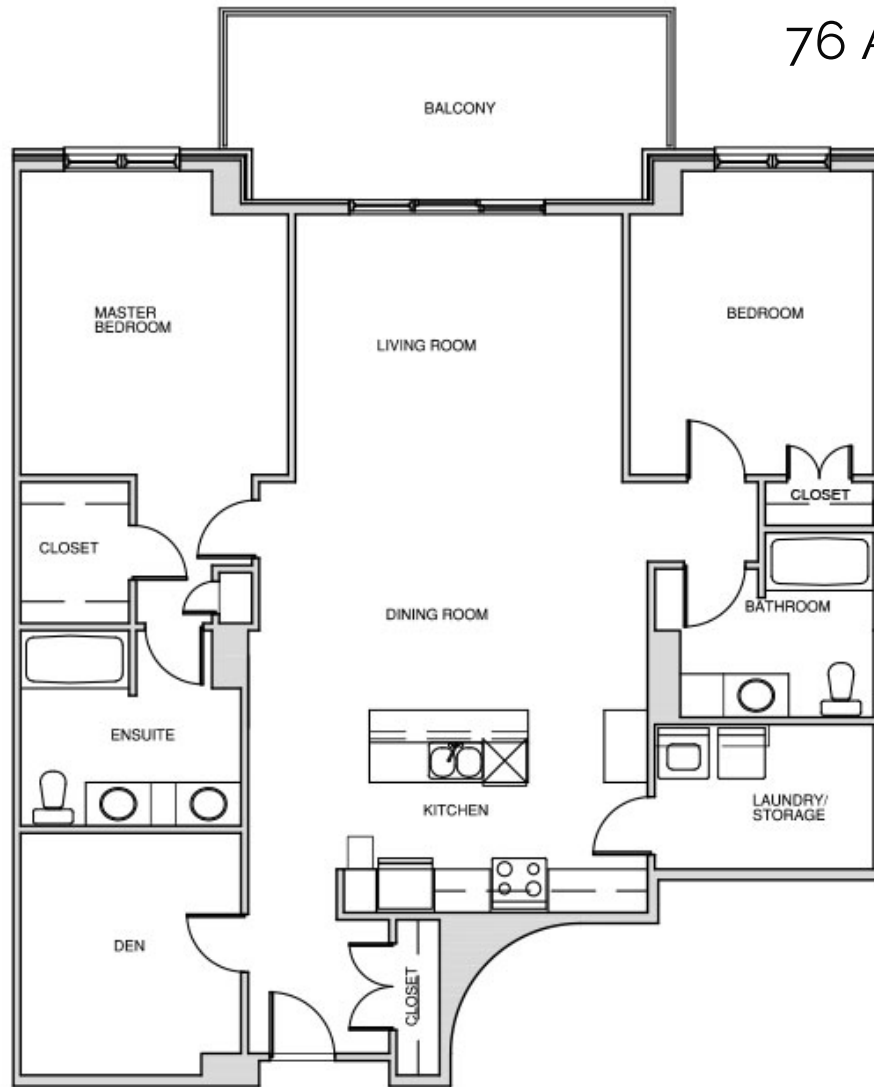

76 Place Apartments

76 Armenia Drive, Halifax, NS

D - 2 BEDROOM + 2 BATH + DEN - 1,301 SQUARE FEET

All dimensions are approximate. Sizes and specifications are subject to change without notice. E & O.E.
All illustrations are artist's concept. Actual usable floor space may vary slightly from stated floor area.

76 Place Apartments

76 Armenia Drive, Halifax, NS

E - 2 BEDROOM + 2 BATH + DEN - 1,422 SQUARE FEET

All dimensions are approximate. Sizes and specifications are subject to change without notice. E & O.E.
All illustrations are artist's concept. Actual usable floor space may vary slightly from stated floor area.

76 Place Apartments

76 Armenia Drive, Halifax, NS

F - 2 BEDROOM + 2 BATH + DEN - 1,415 SQUARE FEET

All dimensions are approximate. Sizes and specifications are subject to change without notice. E & O.E.
All illustrations are artist's concept. Actual usable floor space may vary slightly from stated floor area.