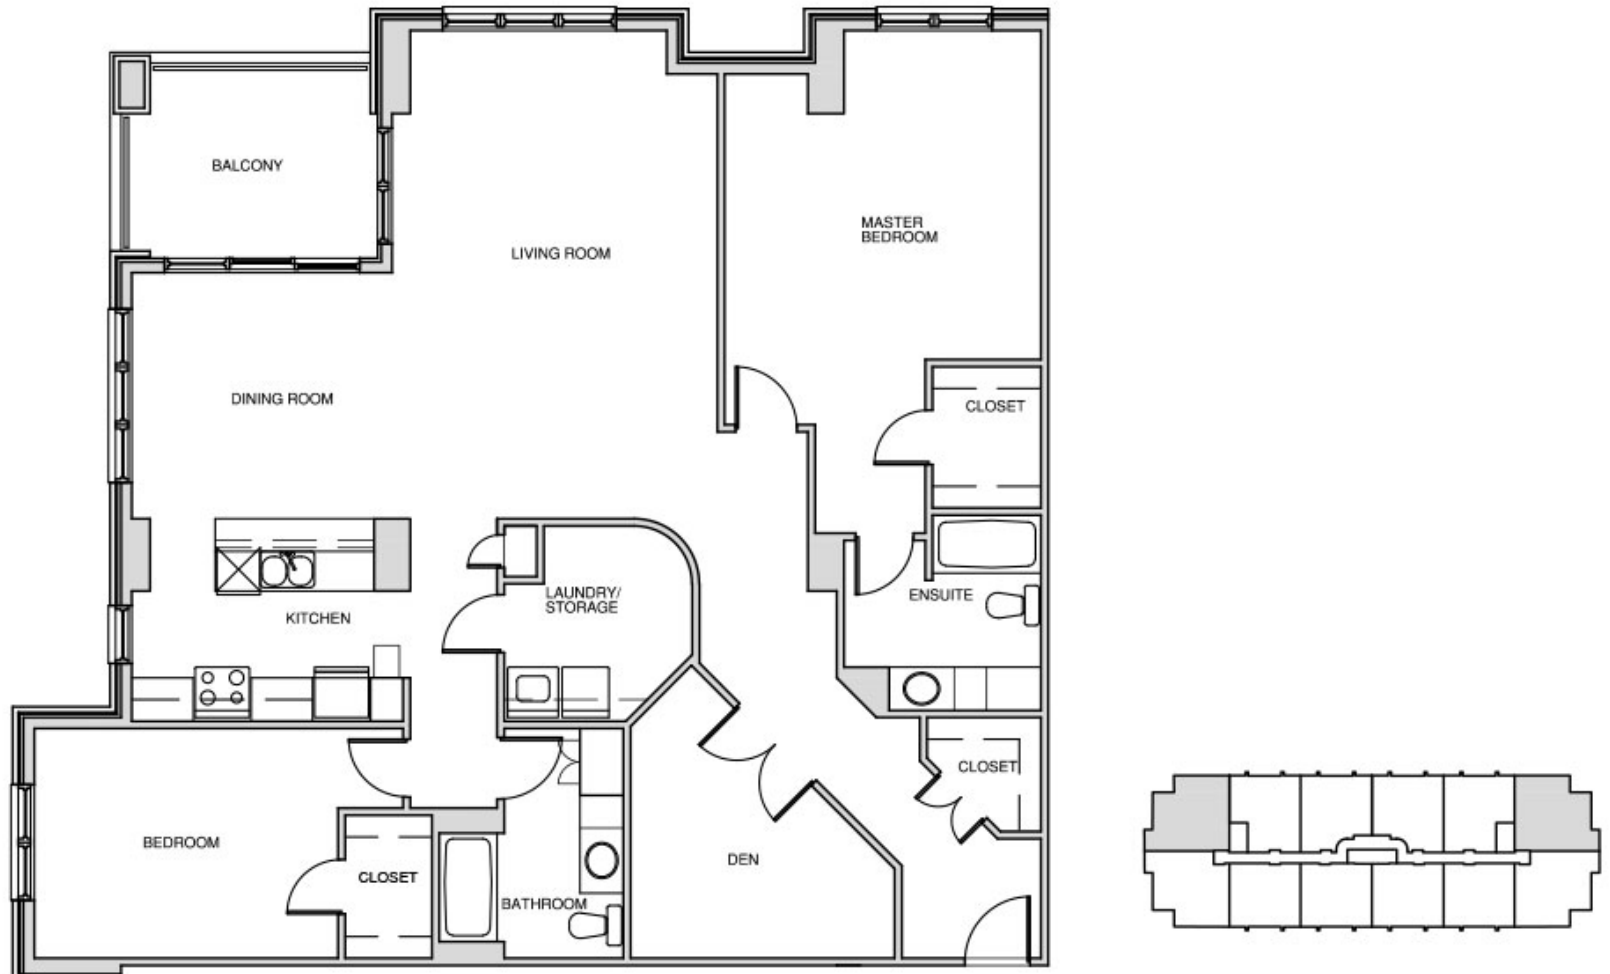

76 Place Apartments

76 Armenia Drive, Halifax, NS

A1 - 2 BEDROOM + 2 BATH + DEN - 1,653 SQUARE FEET

All dimensions are approximate. Sizes and specifications are subject to change without notice. E & O.E.
All illustrations are artist's concept. Actual usable floor space may vary slightly from stated floor area.

76 Place Apartments

76 Armenia Drive, Halifax, NS

A - 2 BEDROOM + 2 BATH + DEN - 1,683 SQUARE FEET

All dimensions are approximate. Sizes and specifications are subject to change without notice. E & O.E.
All illustrations are artist's concept. Actual usable floor space may vary slightly from stated floor area.

76 Place Apartments

76 Armenia Drive, Halifax, NS

B1 - 2 BEDROOM + 2 BATH + DEN - 1,602 SQUARE FEET

All dimensions are approximate. Sizes and specifications are subject to change without notice. E & O.E.
All illustrations are artist's concept. Actual usable floor space may vary slightly from stated floor area.

76 Place Apartments

76 Armenia Drive, Halifax, NS

B - 2 BEDROOM + 2 BATH + DEN - 1,626 SQUARE FEET

All dimensions are approximate. Sizes and specifications are subject to change without notice. E & O.E.
All illustrations are artist's concept. Actual usable floor space may vary slightly from stated floor area.