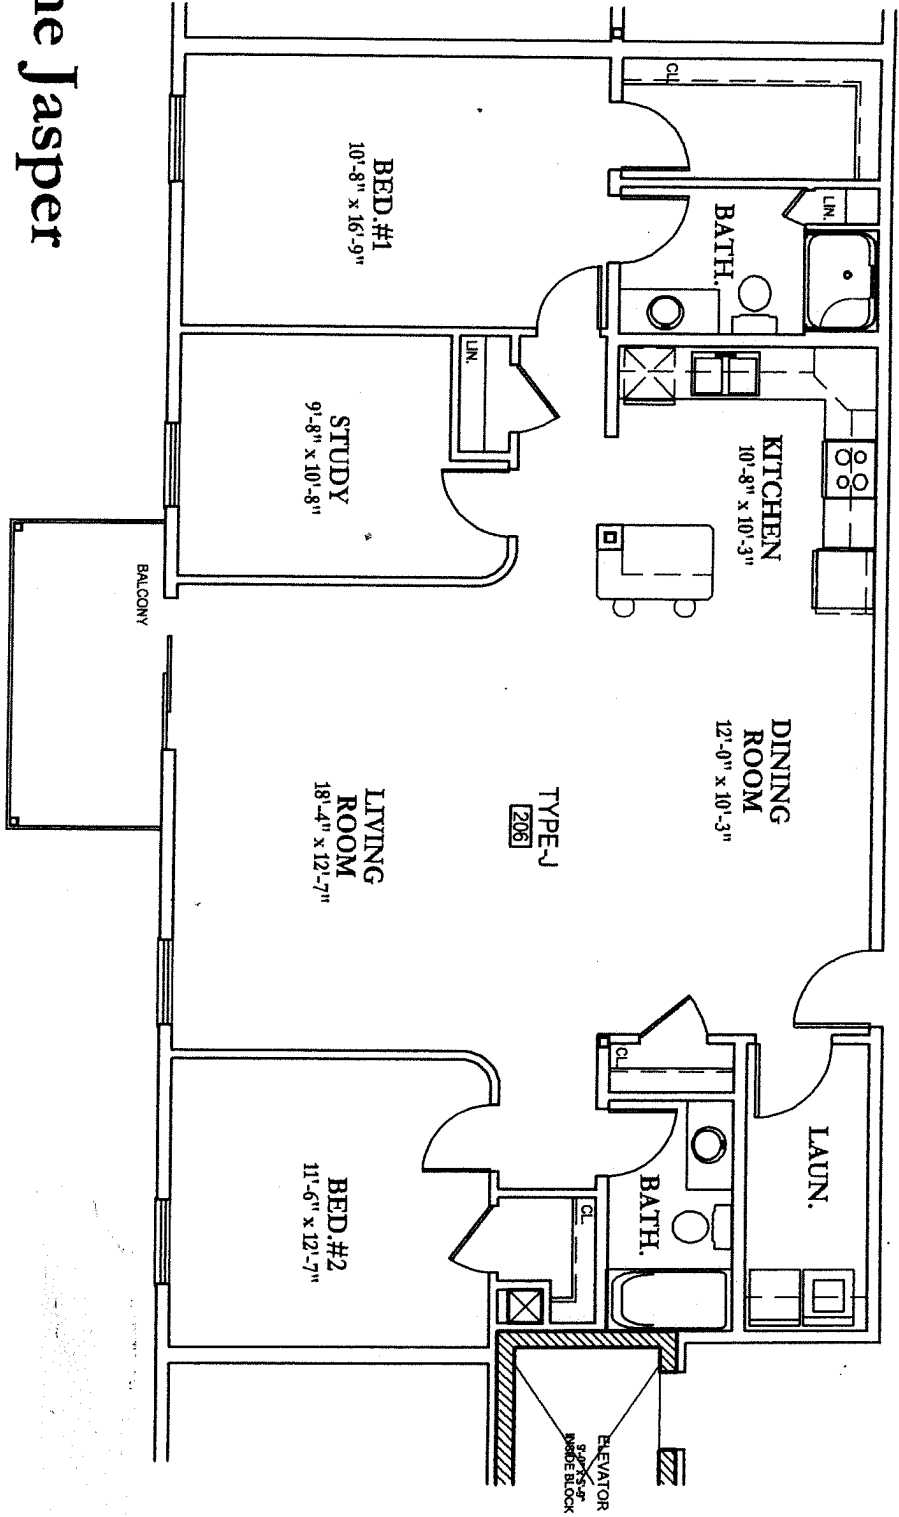

The Jasper

Suite - J

Bedrooms - 2 + Study

Bathrooms - 2

Area - 1438 SF