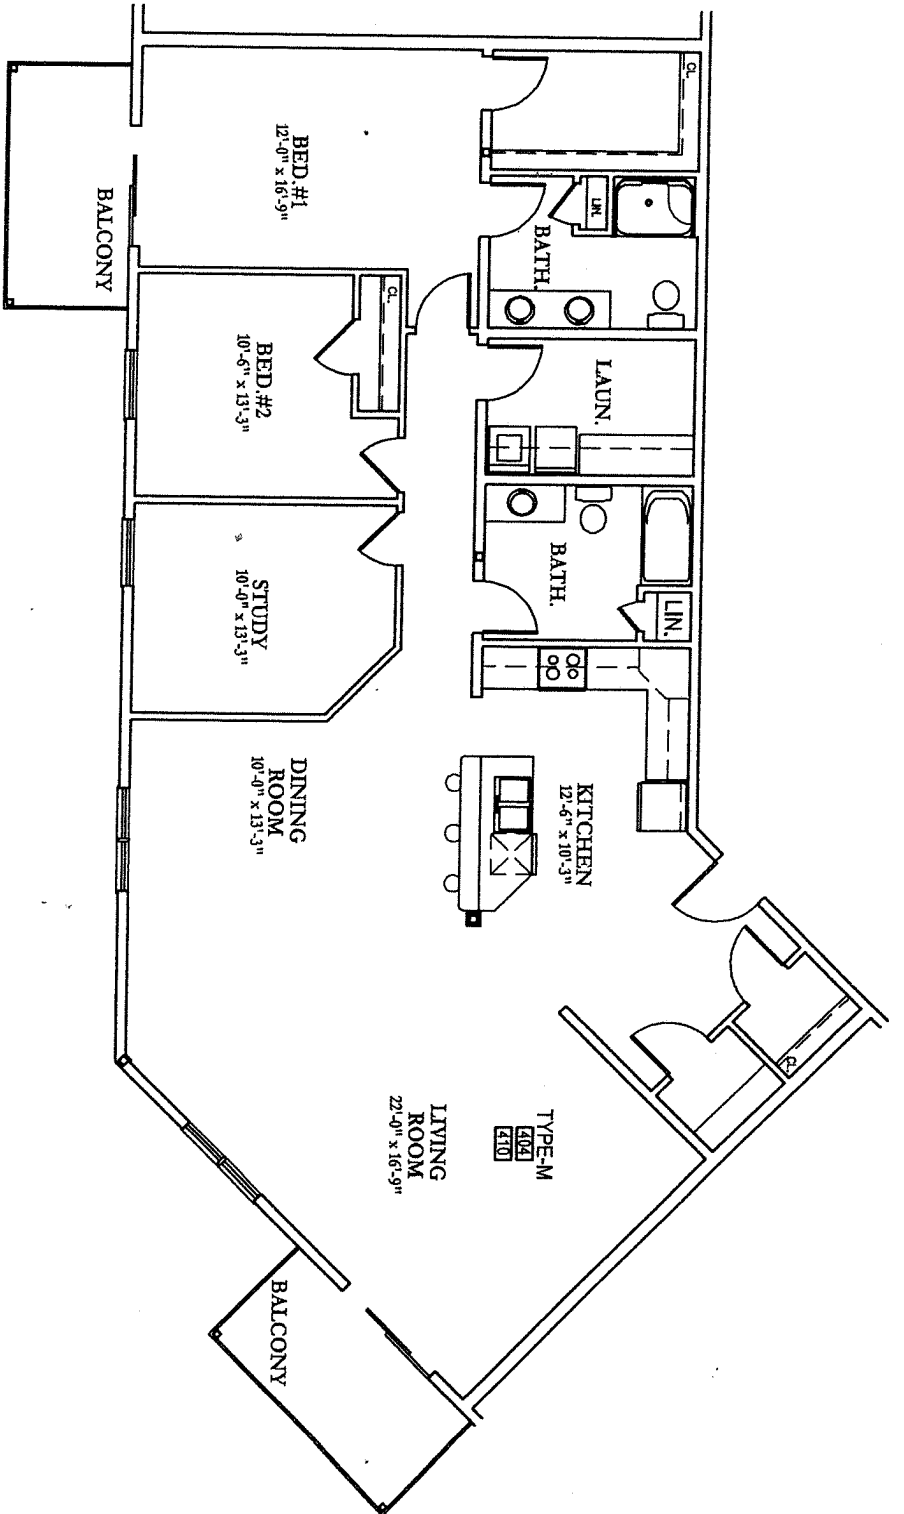

The Dalway

- Suite - D
- Bedrooms - 1
- Bathrooms - 1
- Area - 1035 SF

The Hillsborough

Suite - H
Bedrooms - 1
Bathrooms - 1
Area - 1007 SF

TYPE-A
 T100 SHWR T122 TUB
 2001 SHWR 2122 TUB

The Alexander

Suite - A
 Bedrooms - 2
 Bathrooms - 1.5
 Area - 1242 SF

The Brunswick

Suite - B
 Bedrooms - 2
 Bathrooms - 1.5
 Area - 1224 SF

The Cavendish

Suite - C
Bedrooms - 2
Bathrooms - 1
Area - 1055 SF

Suite - E
 Bedrooms - 2
 Bathrooms - 1
 Area - 1060 SF
 304

The Elgin

Area - 1256 SF

The Loyalist

Suite - L

Bedrooms - 2

Bathrooms - 2

Area - 1498 SF

The Montgomery

Suite - M

Bedrooms - 2 + Study

Bathrooms - 1.5

2 Patios

Area - 1750 SF

The Newport

Suite - N

Bedrooms - 2 + Study

Bathrooms - 2