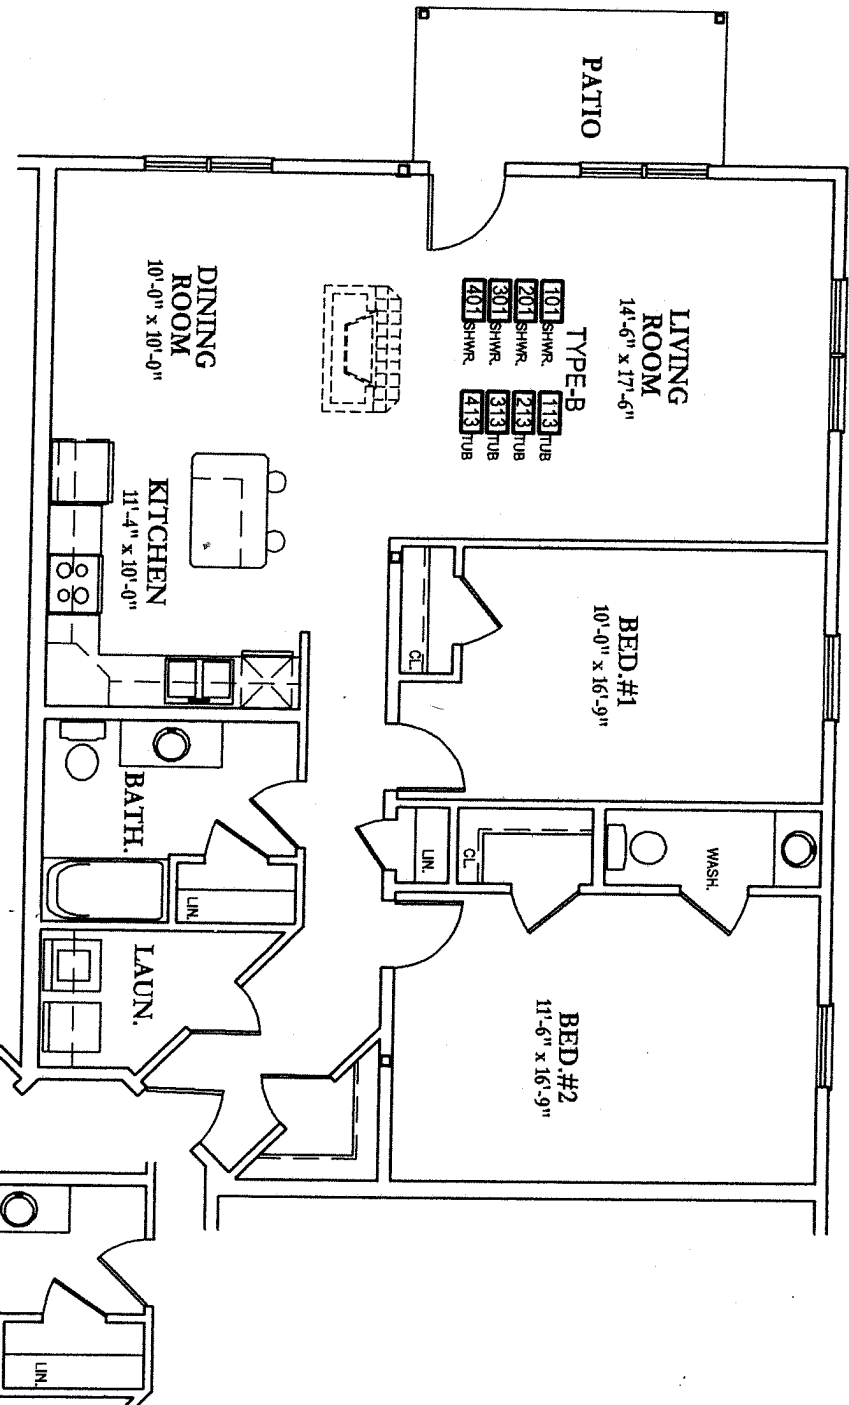

The Dalway

- Suite - D
- Bedrooms - 1
- Bathrooms - 1
- Area - 1035 SF

The Hillsborough

Suite - H
Bedrooms - 1
Bathrooms - 1
Area - 1007 SF

TYPE-A
 T100 SHWR T122 TUB
 2001 SHWR 2122 TUB

The Alexander

Suite - A
 Bedrooms - 2
 Bathrooms - 1.5
 Area - 1242 SF

The Brunswick

Suite - B
 Bedrooms - 2
 Bathrooms - 1.5
 Area - 1224 SF

The Cavendish

Suite - C
Bedrooms - 2
Bathrooms - 1
Area - 1055 SF

Suite - E
 Bedrooms - 2
 Bathrooms - 1
 Area - 1060 SF
 304

The Elgin

The Frontenac

Suite - F
 Bedrooms - 2
 Bathrooms - 2
 Area - 1264 SF

The Georgian

Suite - G

Bedrooms - 2

Bathrooms - 1.5

Area - 1225 SF

The Jasper

Area - 1256 SF

The Loyalist

Suite - L

Bedrooms - 2

Bathrooms - 2

Area - 1498 SF

The Montgomery

Suite - M