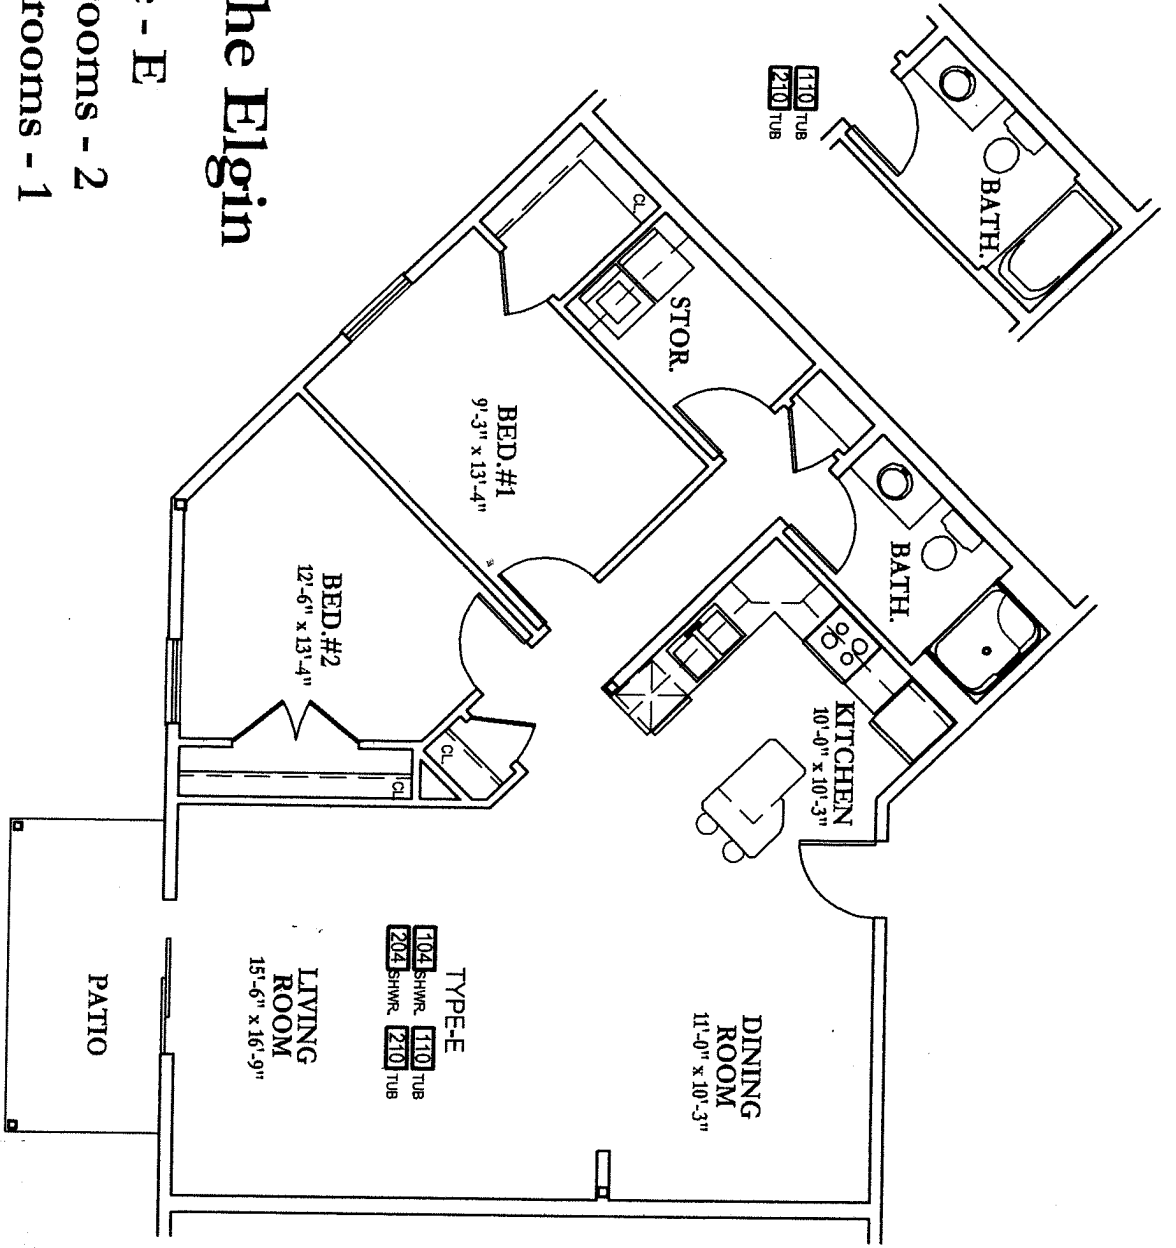

The Dalway

- Suite - D
- Bedrooms - 1
- Bathrooms - 1
- Area - 1035 SF

The Hillsborough

Suite - H
Bedrooms - 1
Bathrooms - 1
Area - 1007 SF

TYPE-A
 T100 SHWR T122 TUB
 2001 SHWR 2122 TUB

The Alexander

Suite - A
 Bedrooms - 2
 Bathrooms - 1.5
 Area - 1242 SF

The Brunswick

Suite - B
 Bedrooms - 2
 Bathrooms - 1.5
 Area - 1224 SF

The Cavendish

Suite - C
Bedrooms - 2
Bathrooms - 1
Area - 1055 SF

Suite - E
 Bedrooms - 2
 Bathrooms - 1
 Area - 1060 SF
 304

The Elgin

The Frontenac

Suite - F
 Bedrooms - 2
 Bathrooms - 2
 Area - 1264 SF

The Georgian

Suite - G

Bedrooms - 2

Bathrooms - 1.5

Area - 1225 SF

The Jasper

Area - 1256 SF

The Loyalist

Suite - L

Bedrooms - 2

Bathrooms - 2

Area - 1498 SF

The Montgomery

Suite - M