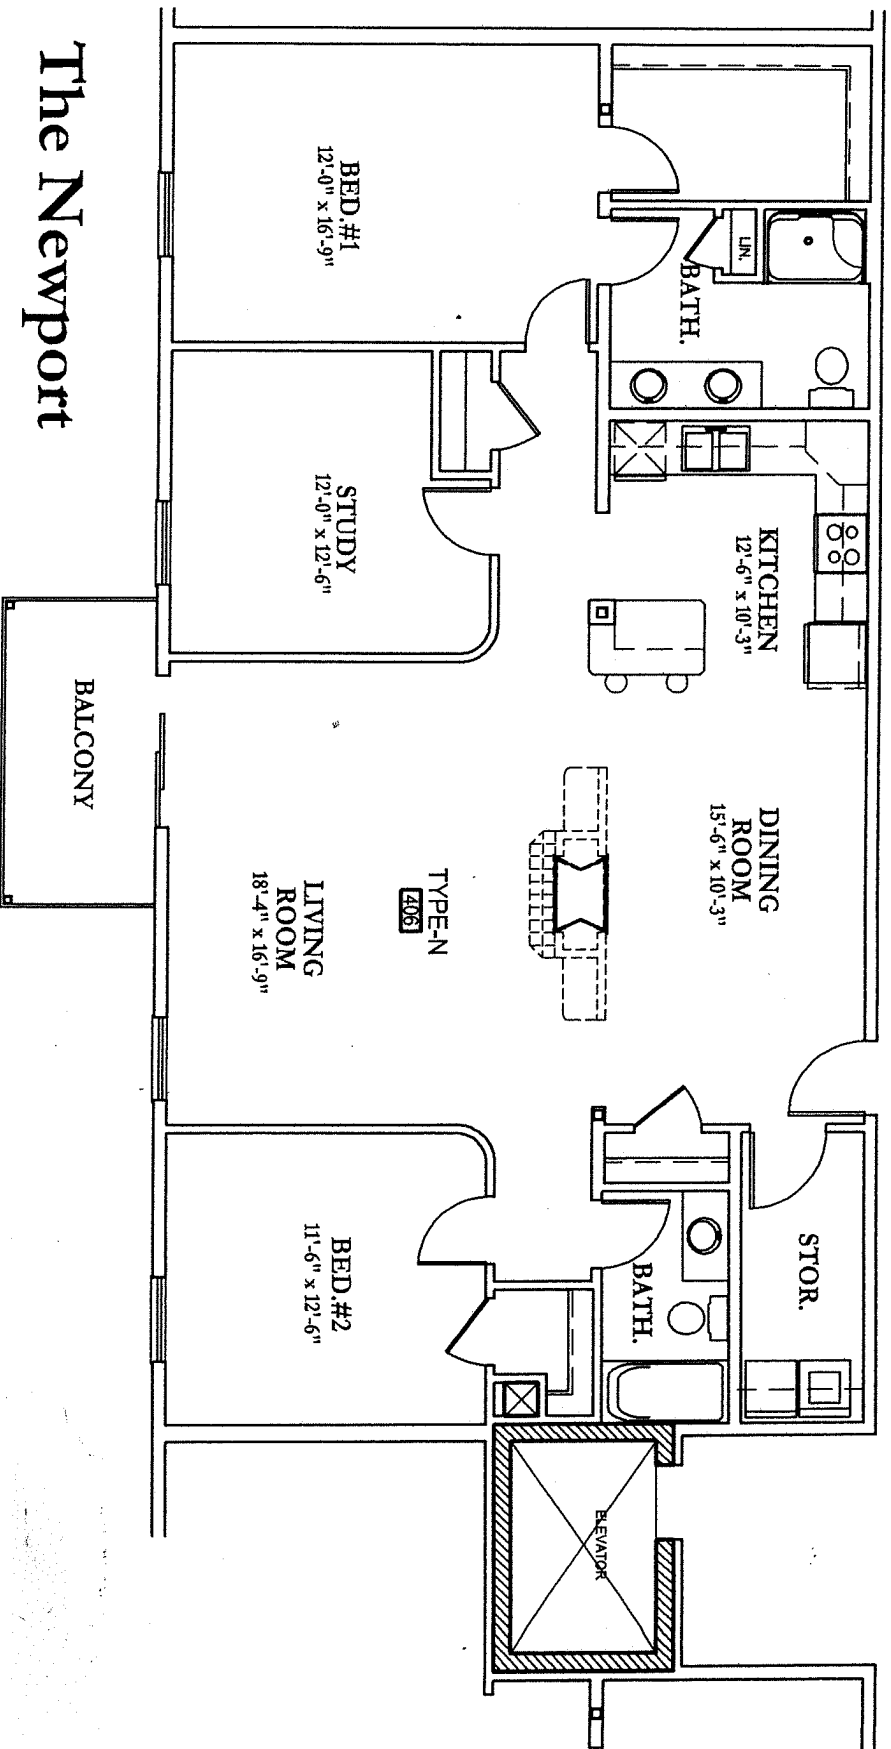

Area - 1256 SF

The Loyalist

Suite - L

Bedrooms - 2

Bathrooms - 2

Area - 1498 SF

The Montgomery

Suite - M

Bedrooms - 2 + Study

Bathrooms - 1.5

2 Patios

Area - 1750 SF

The Newport

Suite - N

Bedrooms - 2 + Study

Bathrooms - 2