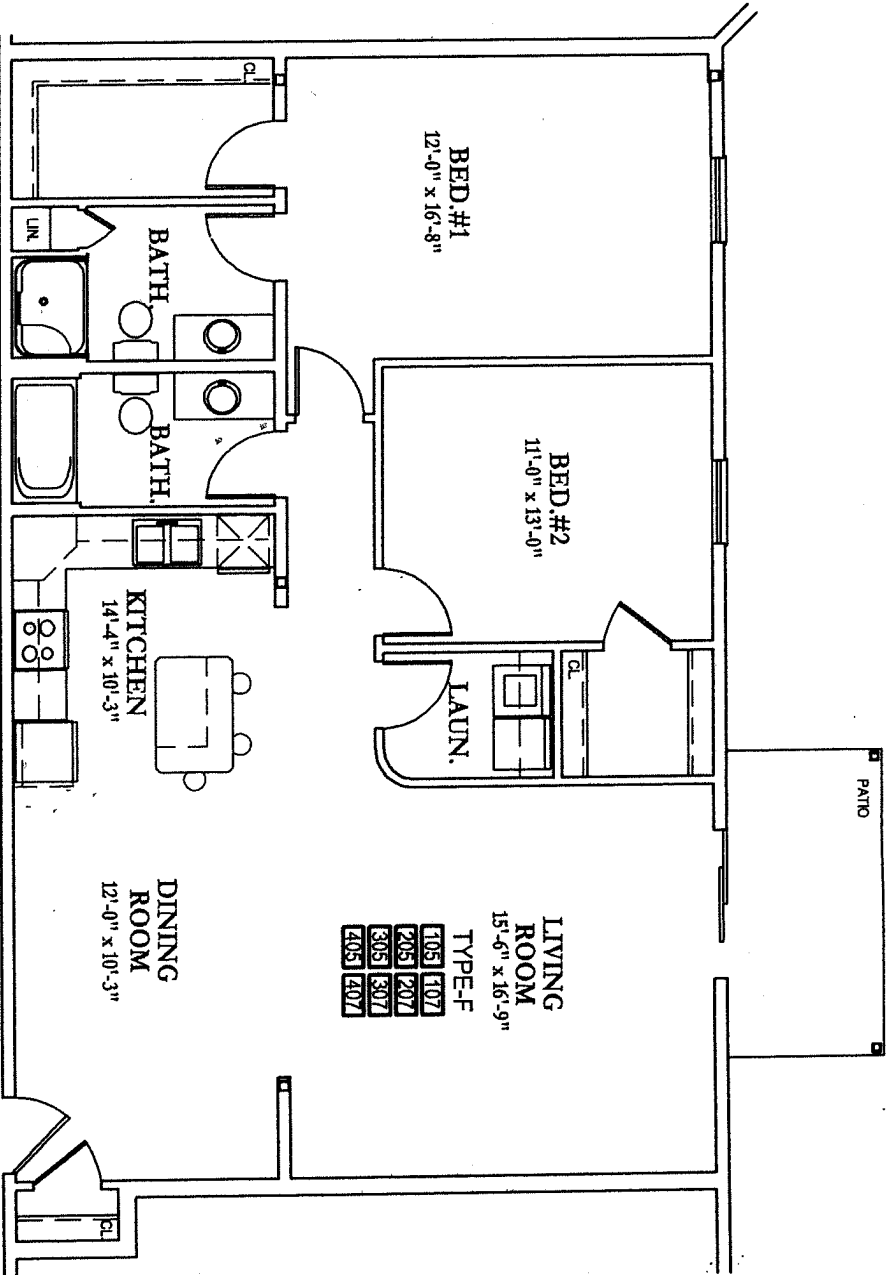

The Dalway

- Suite - D
- Bedrooms - 1
- Bathrooms - 1
- Area - 1035 SF

The Hillsborough

Suite - H
Bedrooms - 1
Bathrooms - 1
Area - 1007 SF

TYPE-A
 T100 SHWR T122 TUB
 2001 SHWR 2122 TUB

The Alexander

Suite - A
 Bedrooms - 2
 Bathrooms - 1.5
 Area - 1242 SF

The Brunswick

Suite - B
 Bedrooms - 2
 Bathrooms - 1.5
 Area - 1224 SF

The Cavendish

Suite - C
Bedrooms - 2
Bathrooms - 1
Area - 1055 SF

Suite - E
 Bedrooms - 2
 Bathrooms - 1
 Area - 1060 SF
 304

The Elgin

The Frontenac

Suite - F
 Bedrooms - 2
 Bathrooms - 2
 Area - 1264 SF

The Georgian

Suite - G

Bedrooms - 2

Bathrooms - 1.5

Area - 1225 SF

The Jasper

Area - 1256 SF

The Loyalist

Suite - L

Bedrooms - 2

Bathrooms - 2

Area - 1498 SF

The Montgomery

Suite - M