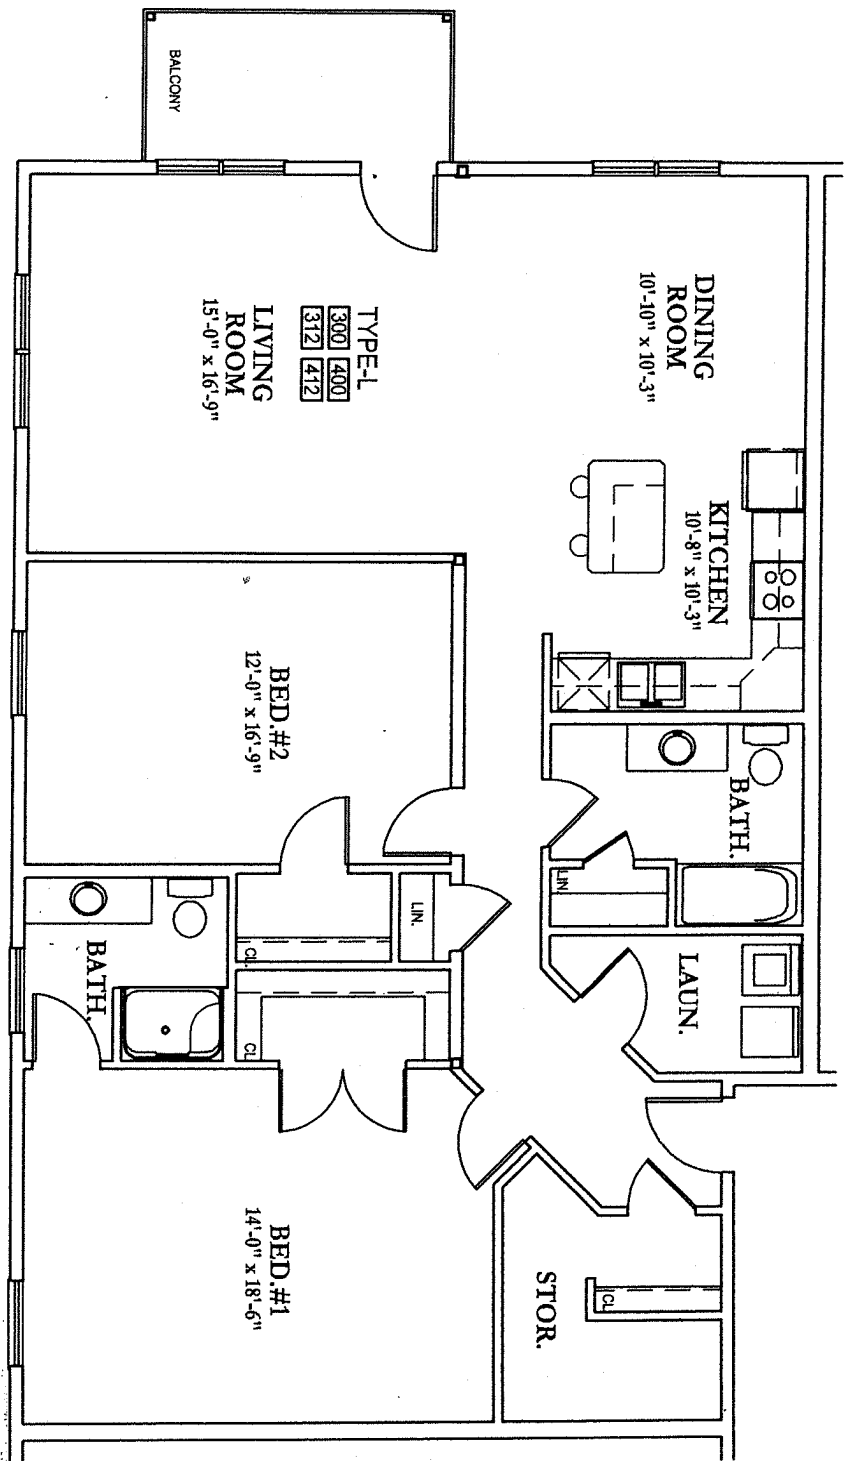

The Frontenac

Suite - F
 Bedrooms - 2
 Bathrooms - 2
 Area - 1264 SF

The Georgian

Suite - G

Bedrooms - 2

Bathrooms - 1.5

Area - 1225 SF

The Jasper

Suite - J

Bedrooms - 2 + Study

Bathrooms - 2

Area - 1438 SF

The Kensington

Suite - K

Bedrooms - 2

Bathrooms - 1.5

Area - 1256 SF

The Loyalist

Suite - L

Bedrooms - 2

Bathrooms - 2

Area - 1498 SF

The Montgomery

Suite - M

Bedrooms - 2 + Study

Bathrooms - 1.5

2 Patios

Area - 1750 SF

The Newport

Suite - N

Bedrooms - 2 + Study

Bathrooms - 2