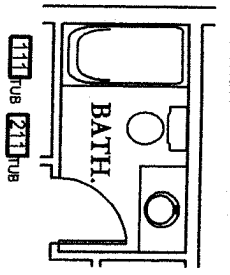

The Dalway

- Suite - D
- Bedrooms - 1
- Bathrooms - 1
- Area - 1035 SF

The Hillsborough

Suite - H
Bedrooms - 1
Bathrooms - 1
Area - 1007 SF

TYPE-A
 T100 SHWR T122 TUB
 2001 SHWR 2122 TUB

The Alexander

Suite - A
 Bedrooms - 2
 Bathrooms - 1.5
 Area - 1242 SF

The Brunswick

Suite - B
 Bedrooms - 2
 Bathrooms - 1.5
 Area - 1224 SF

The Cavendish

Suite - C
Bedrooms - 2
Bathrooms - 1
Area - 1055 SF

Suite - E
 Bedrooms - 2
 Bathrooms - 1
 Area - 1060 SF
 304

The Elgin

The Frontenac

Suite - F
 Bedrooms - 2
 Bathrooms - 2
 Area - 1264 SF

The Georgian

Suite - G

Bedrooms - 2

Bathrooms - 1.5

Area - 1225 SF

The Jasper