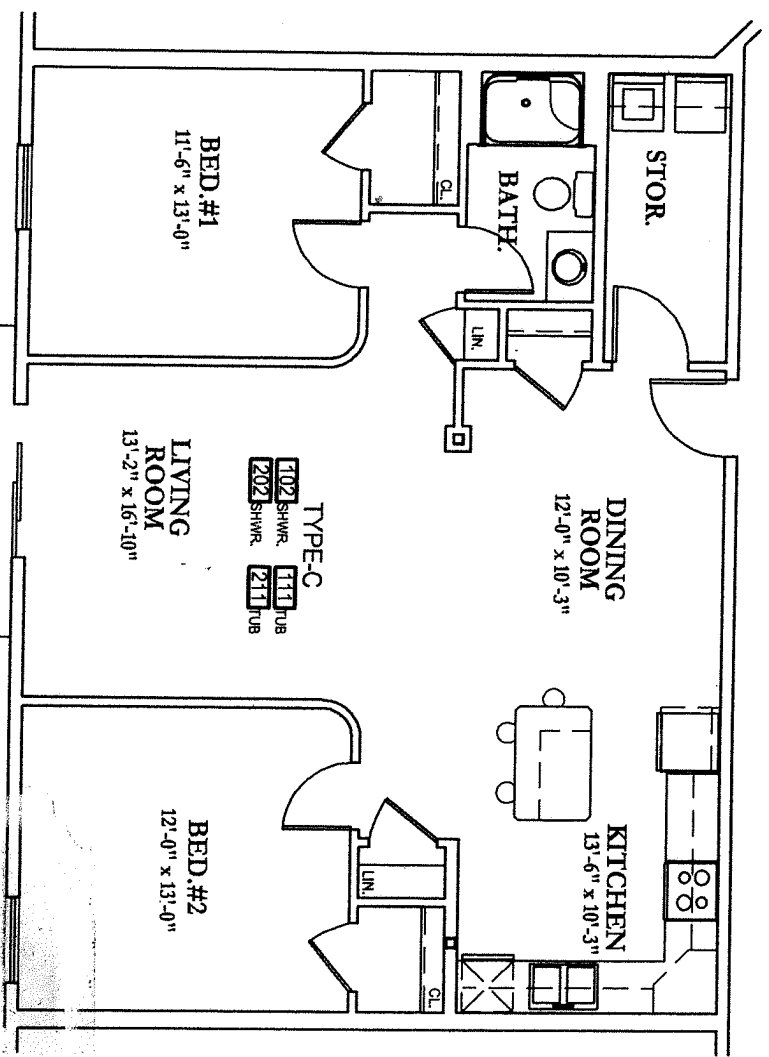

The Dalway

- Suite - D
- Bedrooms - 1
- Bathrooms - 1
- Area - 1035 SF

The Hillsborough

Suite - H
Bedrooms - 1
Bathrooms - 1
Area - 1007 SF

TYPE-A
 T100 SHWR T122 TUB
 2001 SHWR 2122 TUB

The Alexander

Suite - A
 Bedrooms - 2
 Bathrooms - 1.5
 Area - 1242 SF

The Brunswick

Suite - B
 Bedrooms - 2
 Bathrooms - 1.5
 Area - 1224 SF

The Cavendish

Suite - C
Bedrooms - 2
Bathrooms - 1
Area - 1055 SF

Suite - E
 Bedrooms - 2
 Bathrooms - 1
 Area - 1060 SF
 304

The Elgin

The Frontenac

Suite - F
 Bedrooms - 2
 Bathrooms - 2
 Area - 1264 SF

The Georgian

Suite - G

Bedrooms - 2

Bathrooms - 1.5

Area - 1225 SF

The Jasper

Area - 1256 SF

The Loyalist

Suite - L

Bedrooms - 2

Bathrooms - 2

Area - 1498 SF

The Montgomery

Suite - M