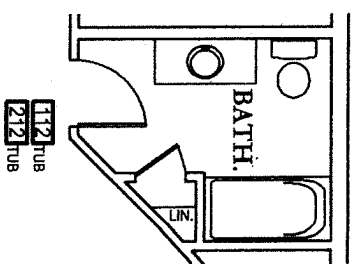

The Dalway

- Suite - D
- Bedrooms - 1
- Bathrooms - 1
- Area - 1035 SF

The Hillsborough

Suite - H
Bedrooms - 1
Bathrooms - 1
Area - 1007 SF

TYPE-A
 T100 SHWR T122 TUB
 2001 SHWR 2122 TUB

The Alexander

Suite - A
 Bedrooms - 2
 Bathrooms - 1.5
 Area - 1242 SF

The Brunswick

Suite - B
 Bedrooms - 2
 Bathrooms - 1.5
 Area - 1224 SF

The Cavendish

Suite - C
Bedrooms - 2
Bathrooms - 1
Area - 1055 SF

Suite - E
 Bedrooms - 2
 Bathrooms - 1
 Area - 1060 SF
 304

The Elgin

The Frontenac

Suite - F
 Bedrooms - 2
 Bathrooms - 2
 Area - 1264 SF

The Georgian

Suite - G

Bedrooms - 2

Bathrooms - 1.5

Area - 1225 SF

The Jasper

Area - 1256 SF

The Loyalist

Suite - L

Bedrooms - 2

Bathrooms - 2

Area - 1498 SF

The Montgomery

Suite - M