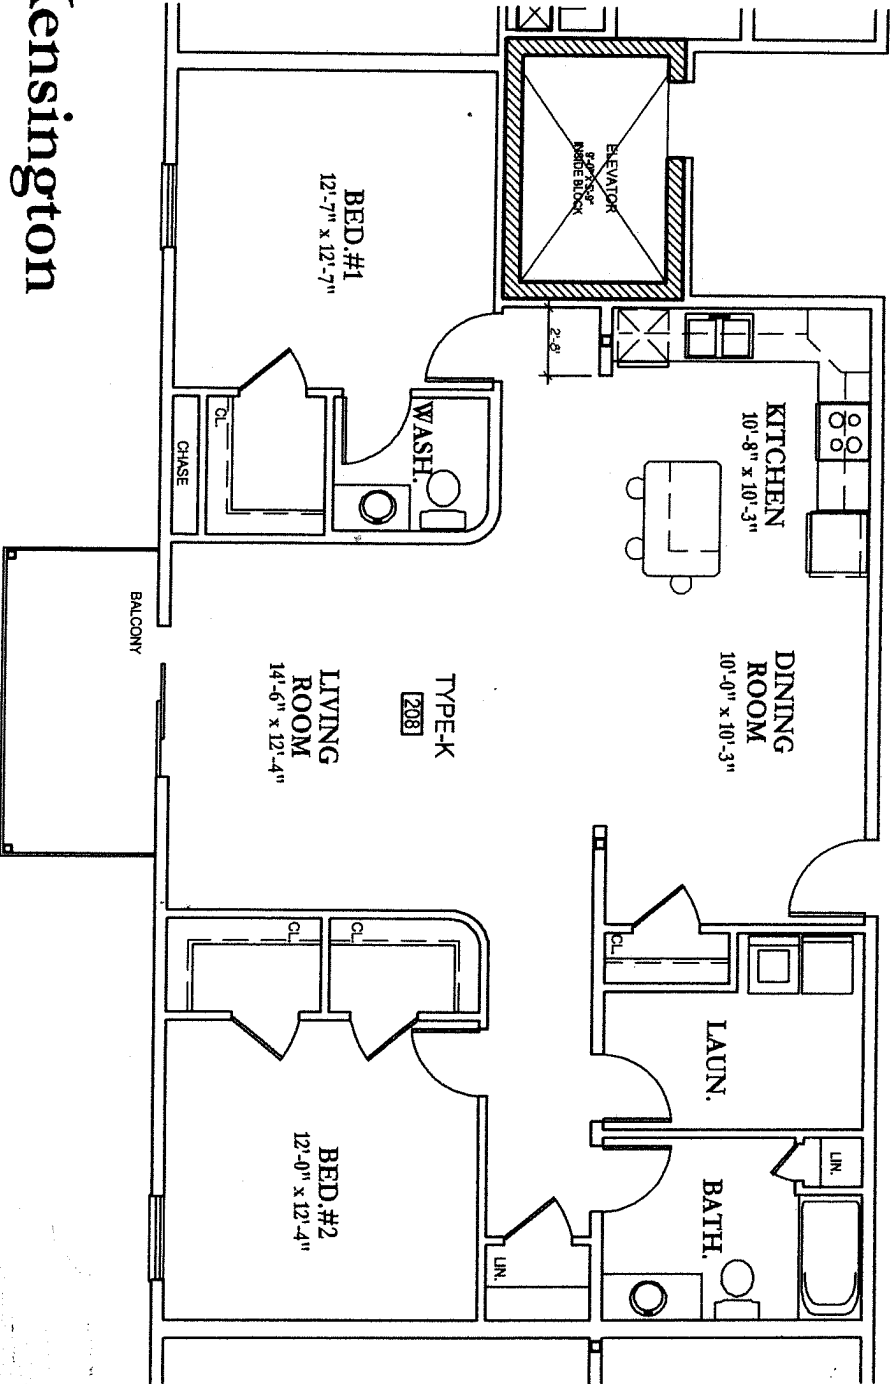

The Dalway

- Suite - D
- Bedrooms - 1
- Bathrooms - 1
- Area - 1035 SF

The Hillsborough

Suite - H
Bedrooms - 1
Bathrooms - 1
Area - 1007 SF

TYPE-A
 T100 SHWR T122 TUB
 2001 SHWR 2122 TUB

The Alexander

Suite - A
 Bedrooms - 2
 Bathrooms - 1.5
 Area - 1242 SF

The Frontenac

Suite - F
 Bedrooms - 2
 Bathrooms - 2
 Area - 1264 SF

The Georgian

Suite - G

Bedrooms - 2

Bathrooms - 1.5

Area - 1225 SF

The Jasper

Area - 1256 SF

The Loyalist

Suite - L

Bedrooms - 2

Bathrooms - 2

Area - 1498 SF

The Montgomery

Suite - M

Bedrooms - 2 + Study

Bathrooms - 1.5

2 Patios

Area - 1750 SF

The Newport

Suite - N

Bedrooms - 2 + Study

Bathrooms - 2