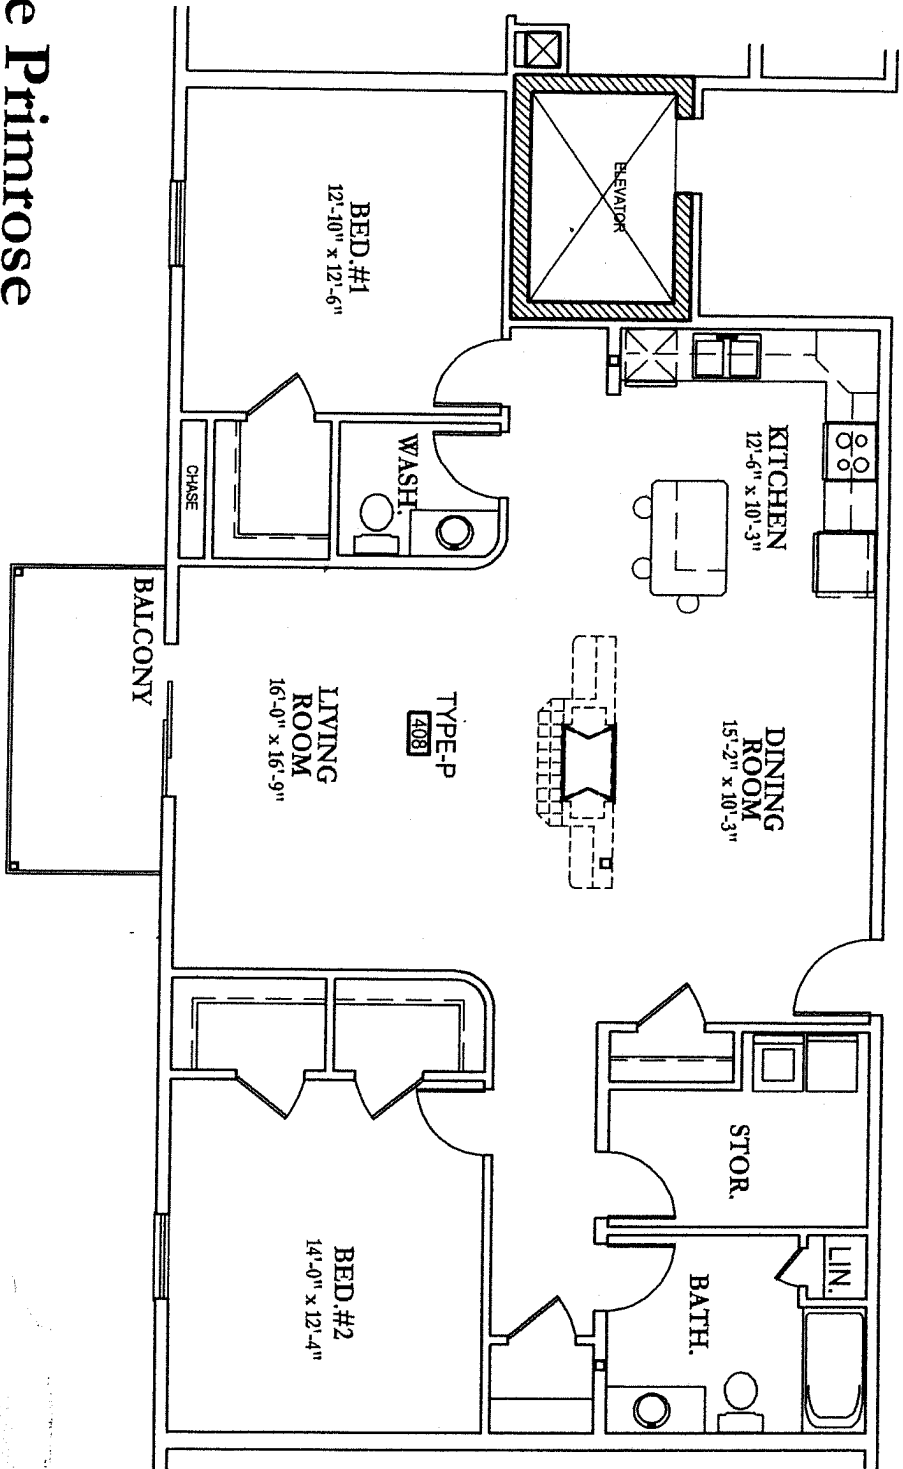

The Dalway

- Suite - D
- Bedrooms - 1
- Bathrooms - 1
- Area - 1035 SF

The Hillsborough

Suite - H
Bedrooms - 1
Bathrooms - 1
Area - 1007 SF

TYPE-A
 T100 SHWR T122 TUB
 2001 SHWR 2122 TUB

The Alexander

Suite - A
 Bedrooms - 2
 Bathrooms - 1.5
 Area - 1242 SF

Area - 1256 SF

The Loyalist

Suite - L

Bedrooms - 2

Bathrooms - 2

Area - 1498 SF

The Montgomery

Suite - M

Bedrooms - 2 + Study

Bathrooms - 1.5

2 Patios

Area - 1750 SF

The Newport

Suite - N

Bedrooms - 2 + Study

Bathrooms - 2

Area - 1541 SF

The Primrose

Suite - P

Bedrooms - 2

Bathrooms - 1.5

Area - 1357 SF