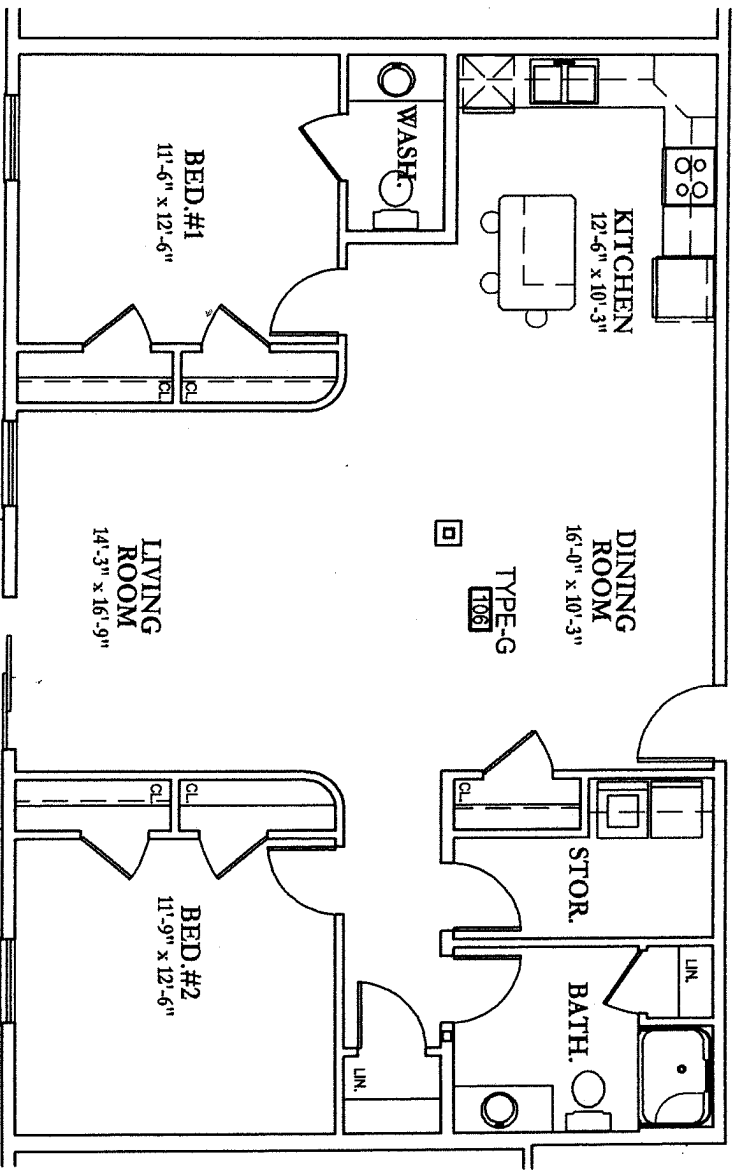

The Dalway

- Suite - D
- Bedrooms - 1
- Bathrooms - 1
- Area - 1035 SF

The Hillsborough

Suite - H
Bedrooms - 1
Bathrooms - 1
Area - 1007 SF

TYPE-A
 T100 SHWR T122 TUB
 2001 SHWR 2122 TUB

The Alexander

Suite - A
 Bedrooms - 2
 Bathrooms - 1.5
 Area - 1242 SF

The Brunswick

Suite - B
 Bedrooms - 2
 Bathrooms - 1.5
 Area - 1224 SF

The Cavendish

Suite - C
Bedrooms - 2
Bathrooms - 1
Area - 1055 SF

Suite - E
 Bedrooms - 2
 Bathrooms - 1
 Area - 1060 SF
 304

The Elgin

The Frontenac

Suite - F
 Bedrooms - 2
 Bathrooms - 2
 Area - 1264 SF

The Georgian

Suite - G

Bedrooms - 2

Bathrooms - 1.5

Area - 1225 SF

The Jasper

Area - 1256 SF

The Loyalist

Suite - L

Bedrooms - 2

Bathrooms - 2

Area - 1498 SF

The Montgomery

Suite - M