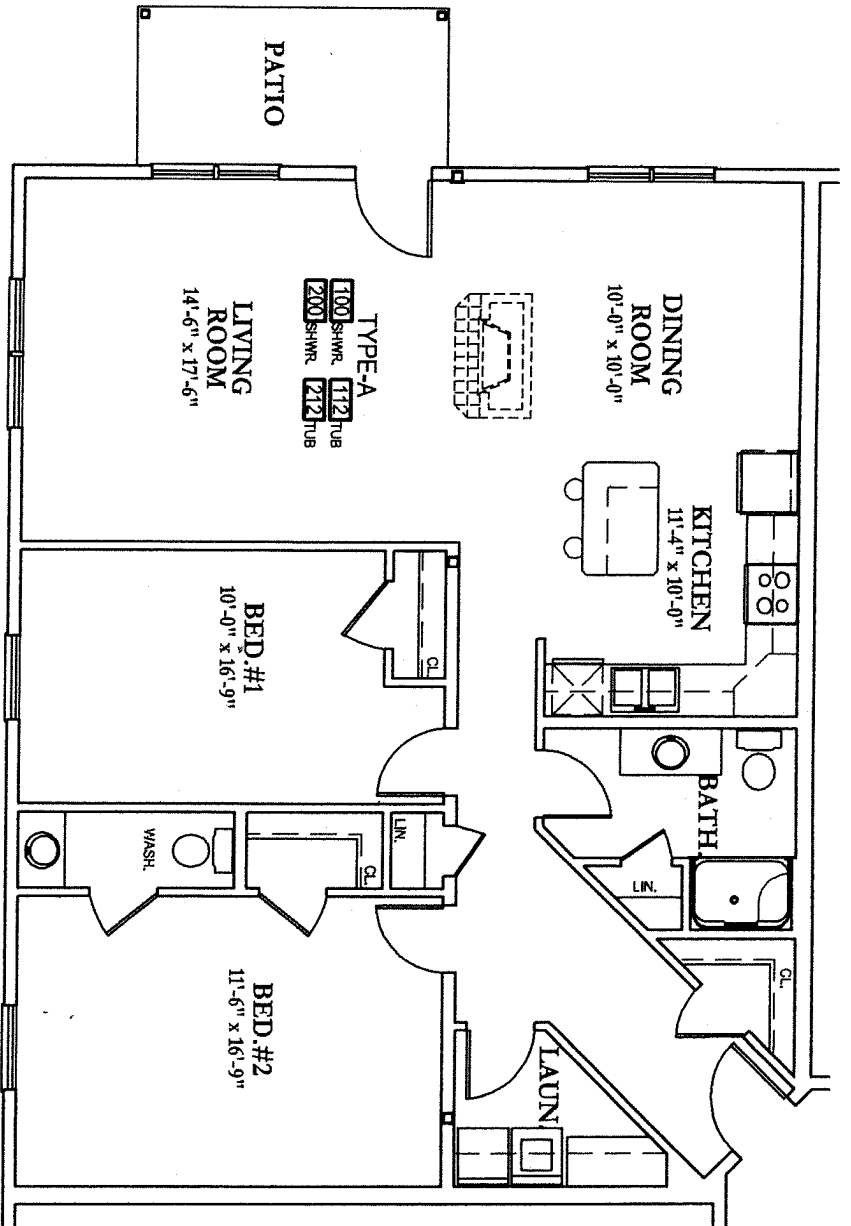

The Dalway

- Suite - D
- Bedrooms - 1
- Bathrooms - 1
- Area - 1035 SF

The Hillsborough

Suite - H
Bedrooms - 1
Bathrooms - 1
Area - 1007 SF

TYPE-A
 T100 SHWR T122 TUB
 2001 SHWR 2122 TUB

The Alexander

Suite - A
 Bedrooms - 2
 Bathrooms - 1.5
 Area - 1242 SF

The Brunswick

Suite - B
 Bedrooms - 2
 Bathrooms - 1.5
 Area - 1224 SF

The Cavendish

Suite - C
Bedrooms - 2
Bathrooms - 1
Area - 1055 SF

Suite - E
 Bedrooms - 2
 Bathrooms - 1
 Area - 1060 SF
 304

The Elgin

The Frontenac

Suite - F
 Bedrooms - 2
 Bathrooms - 2
 Area - 1264 SF

The Georgian

Suite - G

Bedrooms - 2

Bathrooms - 1.5

Area - 1225 SF

The Jasper

Area - 1256 SF

The Loyalist

Suite - L

Bedrooms - 2

Bathrooms - 2

Area - 1498 SF

The Montgomery

Suite - M