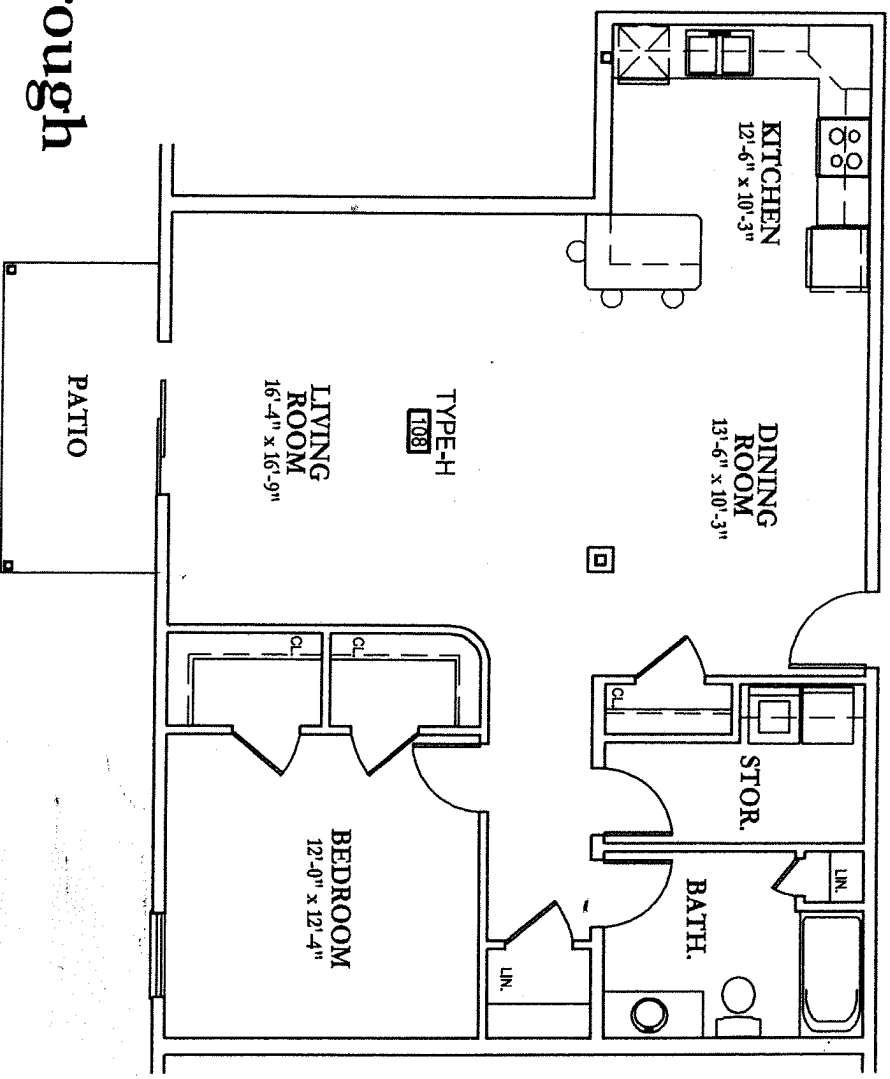

The Dalway

- Suite - D
- Bedrooms - 1
- Bathrooms - 1
- Area - 1035 SF

The Hillsborough

Suite - H
Bedrooms - 1
Bathrooms - 1
Area - 1007 SF

TYPE-A
 T100 SHWR T122 TUB
 2001 SHWR 2122 TUB

The Alexander

Suite - A
 Bedrooms - 2
 Bathrooms - 1.5
 Area - 1242 SF

The Brunswick

Suite - B
 Bedrooms - 2
 Bathrooms - 1.5
 Area - 1224 SF

The Cavendish

Suite - C
Bedrooms - 2
Bathrooms - 1
Area - 1055 SF

Suite - E
 Bedrooms - 2
 Bathrooms - 1
 Area - 1060 SF
 304

The Elgin

The Frontenac

Suite - F
 Bedrooms - 2
 Bathrooms - 2
 Area - 1264 SF

The Georgian

Suite - G

Bedrooms - 2

Bathrooms - 1.5

Area - 1225 SF

The Jasper

Area - 1256 SF

The Loyalist

Suite - L

Bedrooms - 2

Bathrooms - 2

Area - 1498 SF

The Montgomery

Suite - M