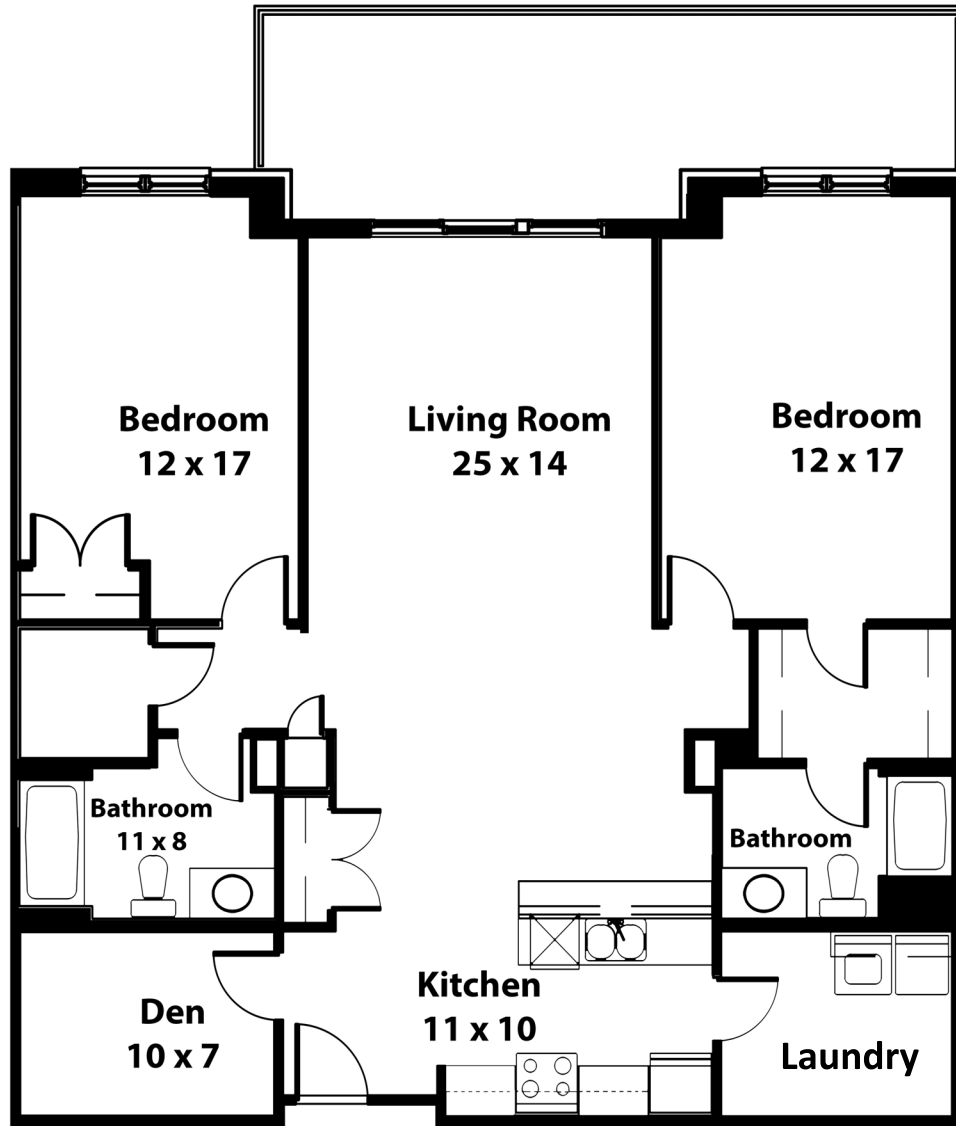

THE STERLING

2 BEDROOM + DEN - D - 1,390 SQ. FT

All dimensions are approximate. Sizes and specifications are subject to change without notice. E & O.E.
All illustrations are artist's concept. Actual usable floor space may vary slightly from stated floor area.

THE STERLING

2 BEDROOM + DEN - E1 - 1,361 SQ. FT

All dimensions are approximate. Sizes and specifications are subject to change without notice. E & O.E.
All illustrations are artist's concept. Actual usable floor space may vary slightly from stated floor area.

THE STERLING

2 BEDROOM + DEN - E - 1,361 SQ. FT

All dimensions are approximate. Sizes and specifications are subject to change without notice. E & O.E.
All illustrations are artist's concept. Actual usable floor space may vary slightly from stated floor area.

THE STERLING

2 BEDROOM + DEN - H - 1,431 SQ. FT

All dimensions are approximate. Sizes and specifications are subject to change without notice. E & O.E.
All illustrations are artist's concept. Actual usable floor space may vary slightly from stated floor area.