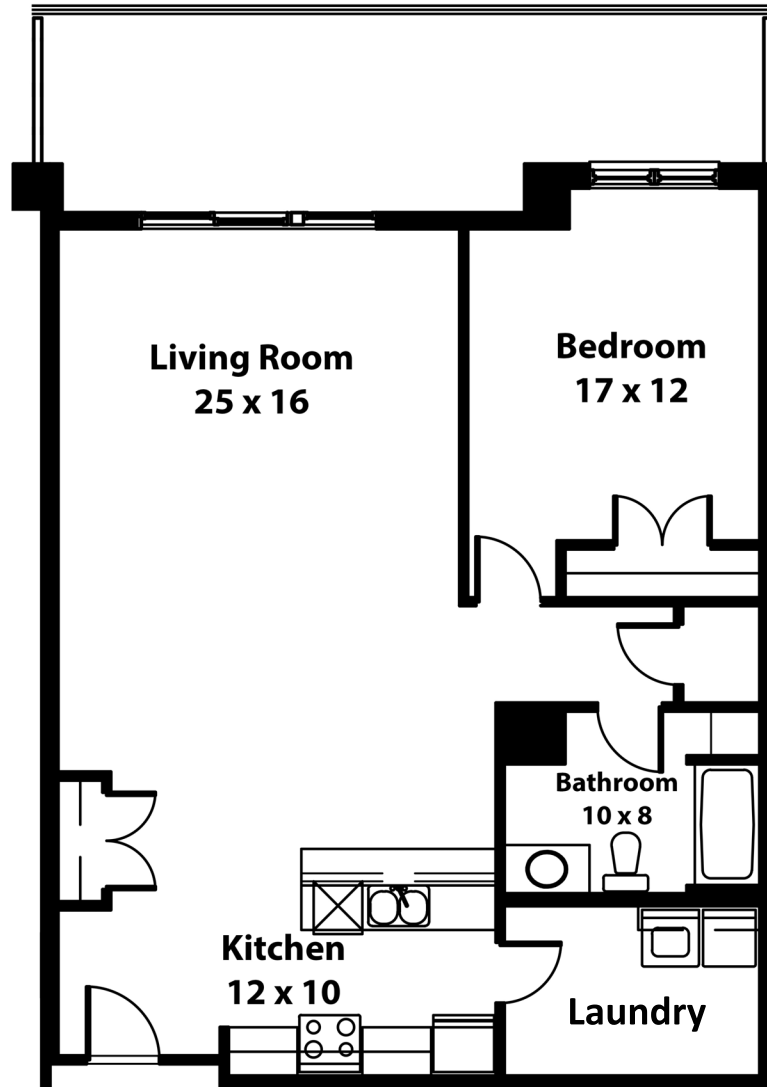

THE STERLING

1 BEDROOM + DEN - N - 977 SQ. FT

All dimensions are approximate. Sizes and specifications are subject to change without notice. E & O.E.
All illustrations are artist's concept. Actual usable floor space may vary slightly from stated floor area.

THE STERLING

1 BEDROOM - M - 1,057 SQ. FT

All dimensions are approximate. Sizes and specifications are subject to change without notice. E & O.E.
All illustrations are artist's concept. Actual usable floor space may vary slightly from stated floor area.

THE STERLING

1 BEDROOM - 0 - 1,012 SQ. FT

All dimensions are approximate. Sizes and specifications are subject to change without notice. E & O.E.
All illustrations are artist's concept. Actual usable floor space may vary slightly from stated floor area.

THE STERLING

2 BEDROOM + DEN - A - 1,620 SQ. FT

All dimensions are approximate. Sizes and specifications are subject to change without notice. E & O.E.
All illustrations are artist's concept. Actual usable floor space may vary slightly from stated floor area.