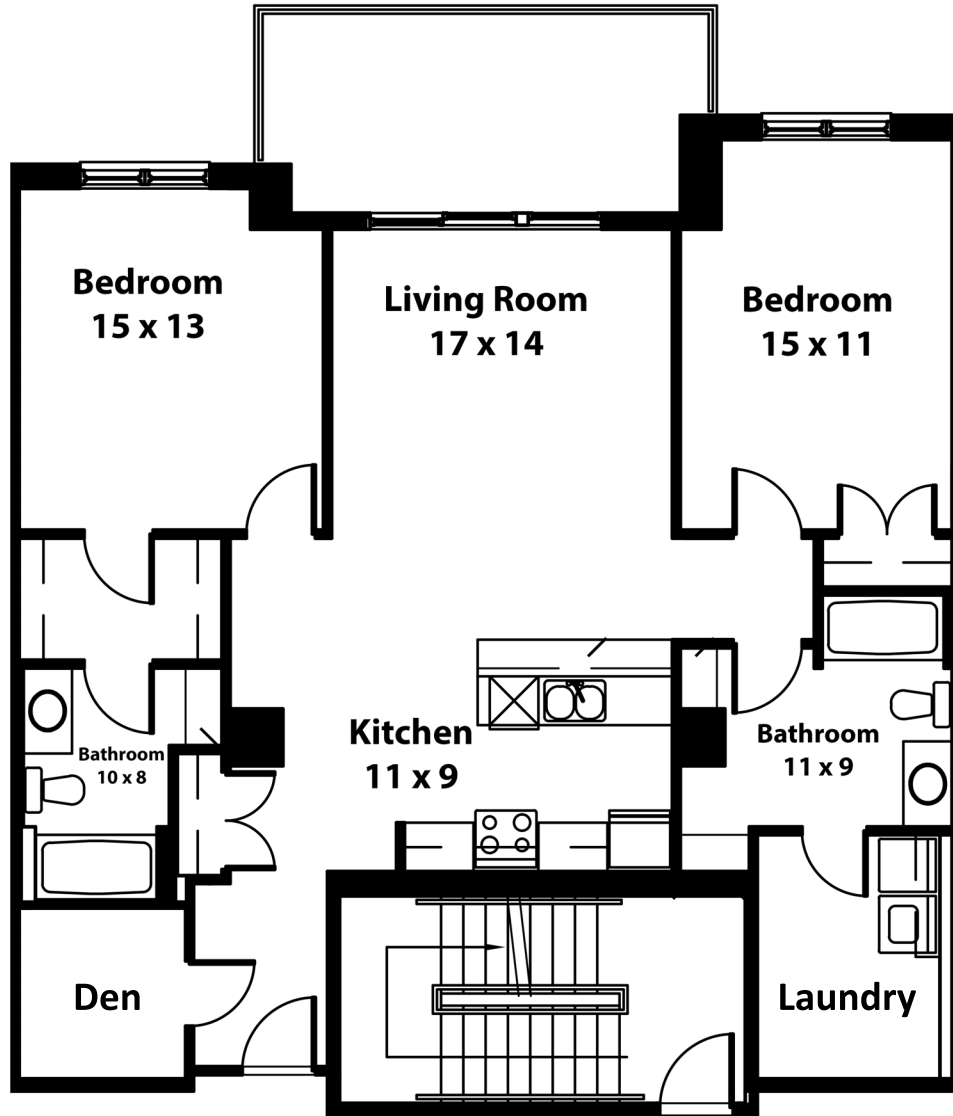

THE STERLING

2 BEDROOM + DEN - B - 1,740 SQ. FT

All dimensions are approximate. Sizes and specifications are subject to change without notice. E & O.E.
All illustrations are artist's concept. Actual usable floor space may vary slightly from stated floor area.

THE STERLING

2 BEDROOM + DEN - C1 - 1,230 SQ. FT

All dimensions are approximate. Sizes and specifications are subject to change without notice. E & O.E.
All illustrations are artist's concept. Actual usable floor space may vary slightly from stated floor area.

THE STERLING

2 BEDROOM + DEN - C - 1,233 SQ. FT

All dimensions are approximate. Sizes and specifications are subject to change without notice. E & O.E.
All illustrations are artist's concept. Actual usable floor space may vary slightly from stated floor area.

THE STERLING

2 BEDROOM + DEN - D - 1,390 SQ. FT

All dimensions are approximate. Sizes and specifications are subject to change without notice. E & O.E.
All illustrations are artist's concept. Actual usable floor space may vary slightly from stated floor area.