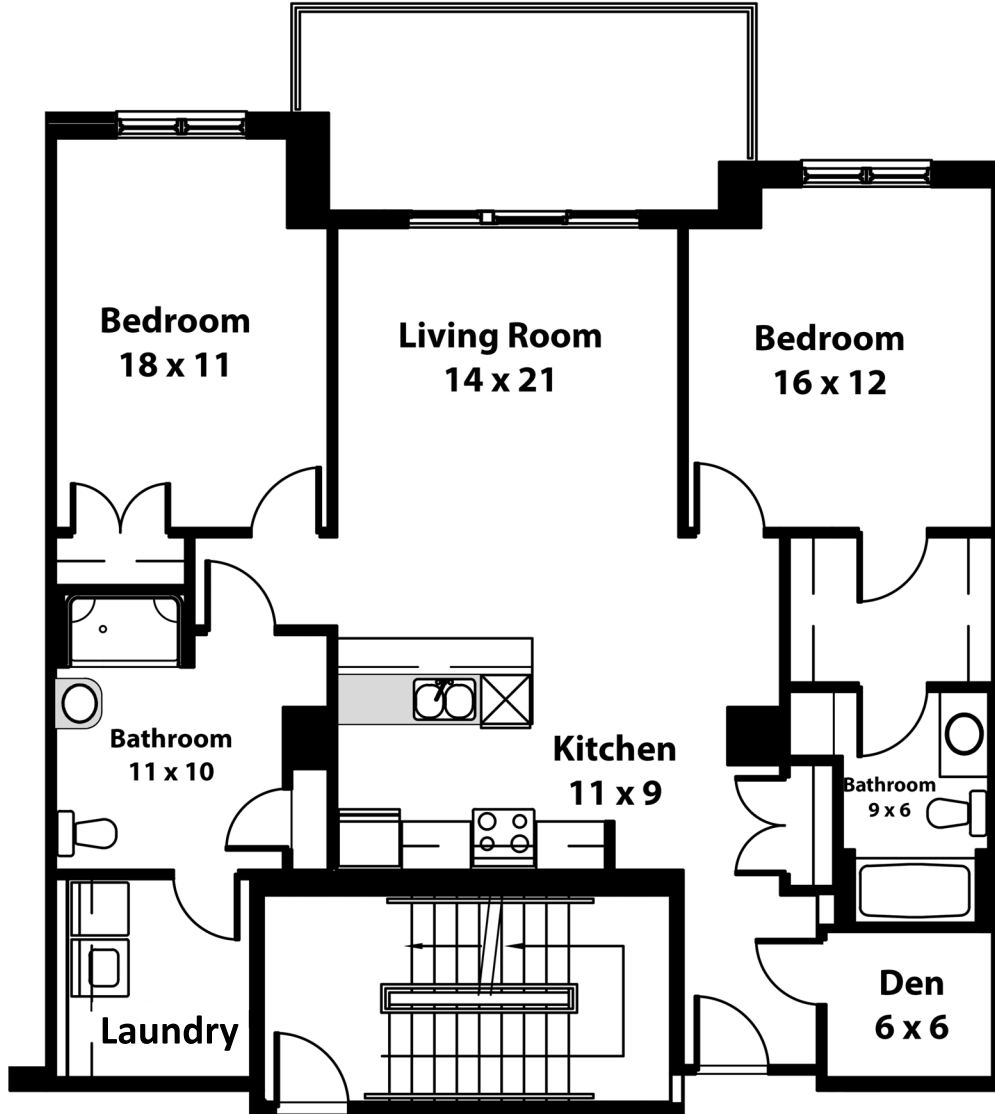

THE STERLING

2 BEDROOM - DEN - B - 1,740 SQ. FT

All dimensions are approximate. Sizes and specifications are subject to change without notice. E & O.E.
All illustrations are artist's concept. Actual usable floor space may vary slightly from stated floor area.

THE STERLING

2 BEDROOM + DEN - B - 1,740 SQ. FT

All dimensions are approximate. Sizes and specifications are subject to change without notice. E & O.E.
All illustrations are artist's concept. Actual usable floor space may vary slightly from stated floor area.

THE STERLING

2 BEDROOM + DEN - C1 - 1,230 SQ. FT

All dimensions are approximate. Sizes and specifications are subject to change without notice. E & O.E.
All illustrations are artist's concept. Actual usable floor space may vary slightly from stated floor area.

THE STERLING

2 BEDROOM + DEN - C - 1,233 SQ. FT

All dimensions are approximate. Sizes and specifications are subject to change without notice. E & O.E.
All illustrations are artist's concept. Actual usable floor space may vary slightly from stated floor area.