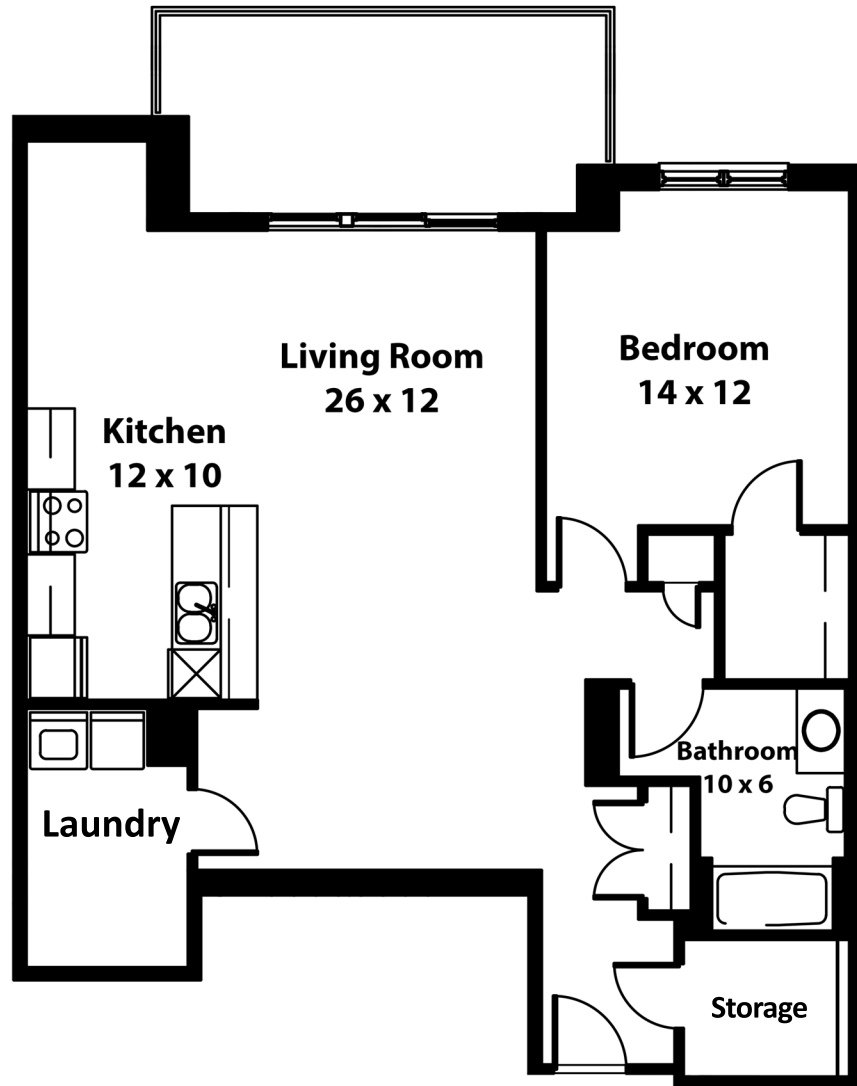

THE STERLING

1 BEDROOM + DEN - N - 977 SQ. FT

All dimensions are approximate. Sizes and specifications are subject to change without notice. E & O.E.
All illustrations are artist's concept. Actual usable floor space may vary slightly from stated floor area.

THE STERLING

1 BEDROOM - M - 1,057 SQ. FT

All dimensions are approximate. Sizes and specifications are subject to change without notice. E & O.E.
All illustrations are artist's concept. Actual usable floor space may vary slightly from stated floor area.

THE STERLING

1 BEDROOM - 0 - 1,012 SQ. FT

All dimensions are approximate. Sizes and specifications are subject to change without notice. E & O.E.
All illustrations are artist's concept. Actual usable floor space may vary slightly from stated floor area.

THE STERLING

2 BEDROOM + DEN - A - 1,620 SQ. FT

All dimensions are approximate. Sizes and specifications are subject to change without notice. E & O.E.
All illustrations are artist's concept. Actual usable floor space may vary slightly from stated floor area.