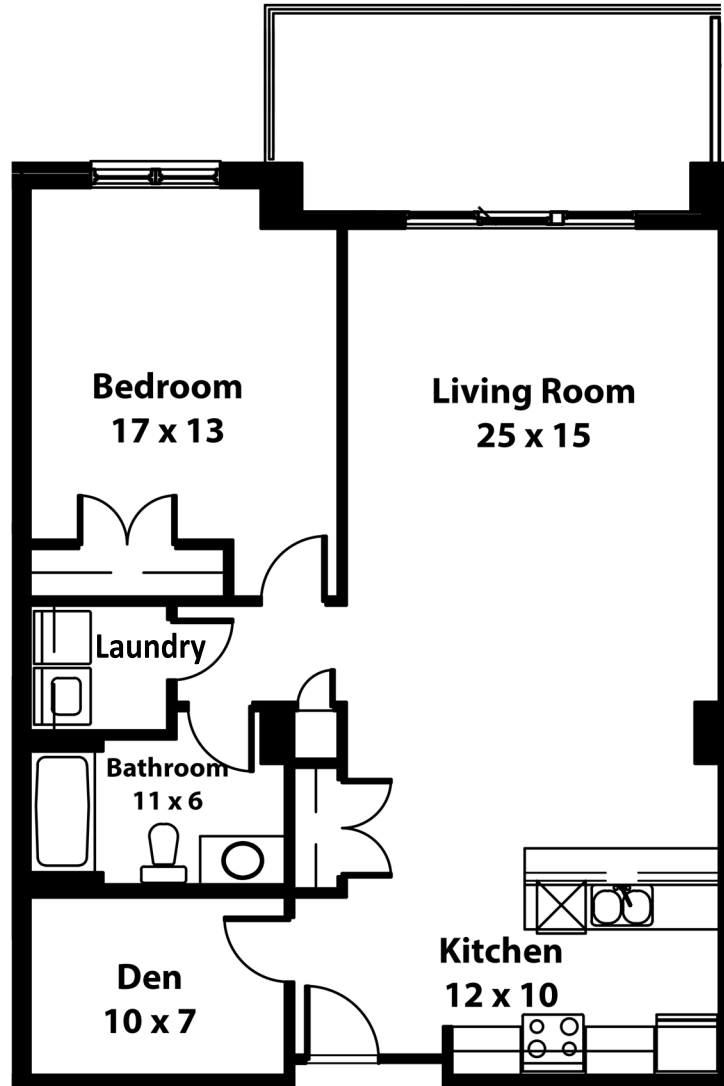

THE STERLING

1 BEDROOM + DEN - N - 977 SQ. FT

All dimensions are approximate. Sizes and specifications are subject to change without notice. E & O.E.
All illustrations are artist's concept. Actual usable floor space may vary slightly from stated floor area.

THE STERLING

1 BEDROOM - M - 1,057 SQ. FT

All dimensions are approximate. Sizes and specifications are subject to change without notice. E & O.E.
All illustrations are artist's concept. Actual usable floor space may vary slightly from stated floor area.

THE STERLING

1 BEDROOM - 0 - 1,012 SQ. FT

All dimensions are approximate. Sizes and specifications are subject to change without notice. E & O.E.
All illustrations are artist's concept. Actual usable floor space may vary slightly from stated floor area.

THE STERLING

2 BEDROOM + DEN - A - 1,620 SQ. FT

All dimensions are approximate. Sizes and specifications are subject to change without notice. E & O.E.
All illustrations are artist's concept. Actual usable floor space may vary slightly from stated floor area.