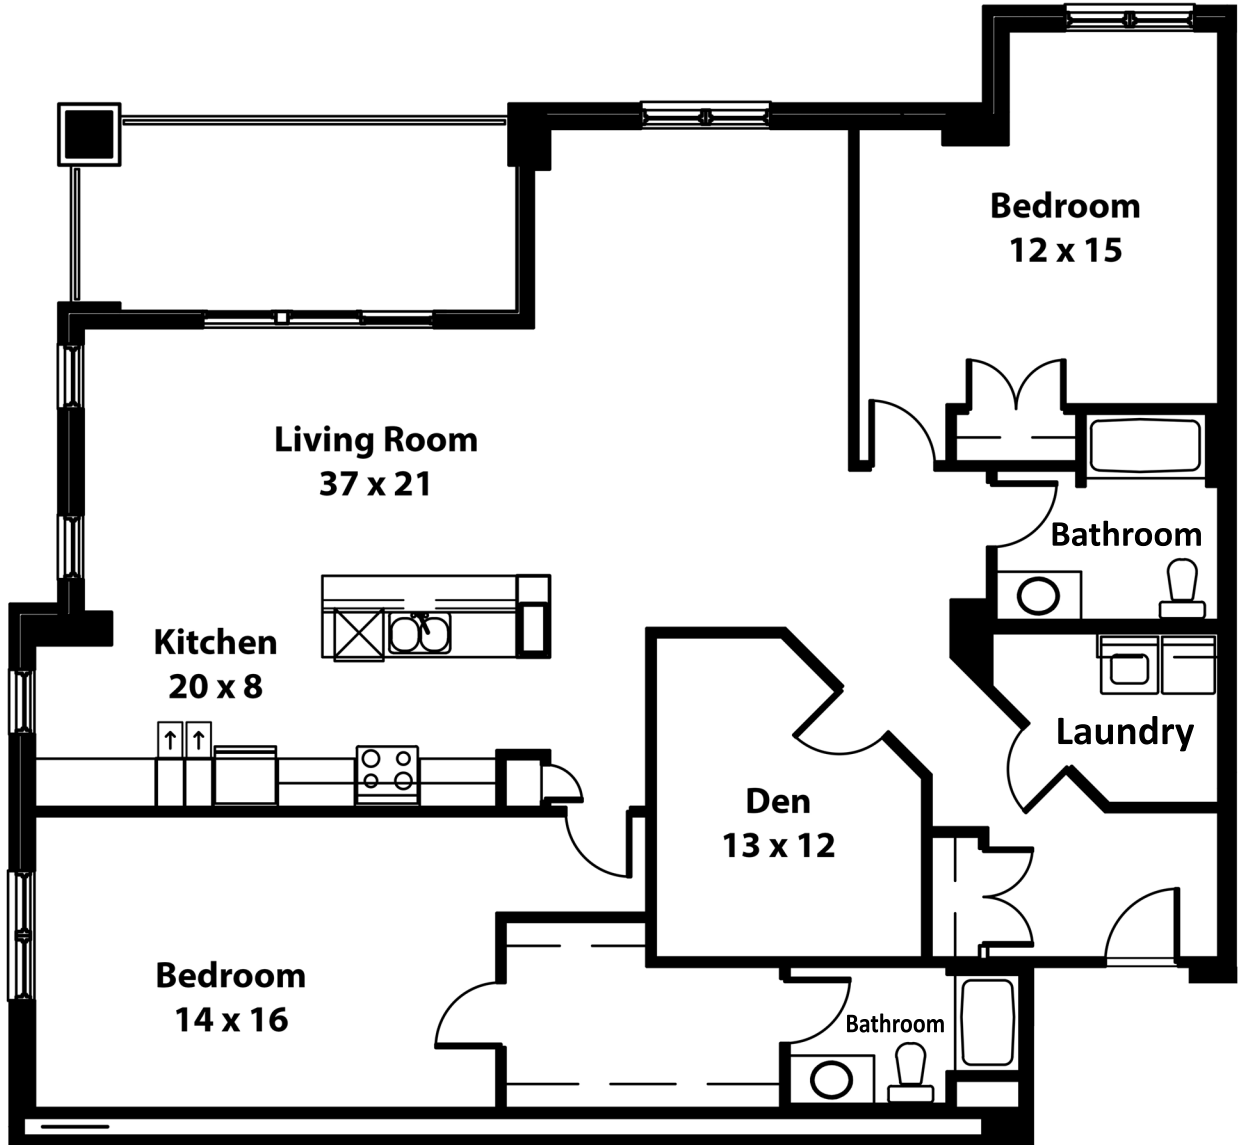

THE STERLING

2 BEDROOM + DEN - A - 1,620 SQ. FT

All dimensions are approximate. Sizes and specifications are subject to change without notice. E & O.E.
All illustrations are artist's concept. Actual usable floor space may vary slightly from stated floor area.

THE STERLING

2 BEDROOM - DEN - B - 1,740 SQ. FT

All dimensions are approximate. Sizes and specifications are subject to change without notice. E & O.E.
All illustrations are artist's concept. Actual usable floor space may vary slightly from stated floor area.

THE STERLING

2 BEDROOM + DEN - B - 1,740 SQ. FT

All dimensions are approximate. Sizes and specifications are subject to change without notice. E & O.E.
All illustrations are artist's concept. Actual usable floor space may vary slightly from stated floor area.

THE STERLING

2 BEDROOM + DEN - C1 - 1,230 SQ. FT

All dimensions are approximate. Sizes and specifications are subject to change without notice. E & O.E.
All illustrations are artist's concept. Actual usable floor space may vary slightly from stated floor area.