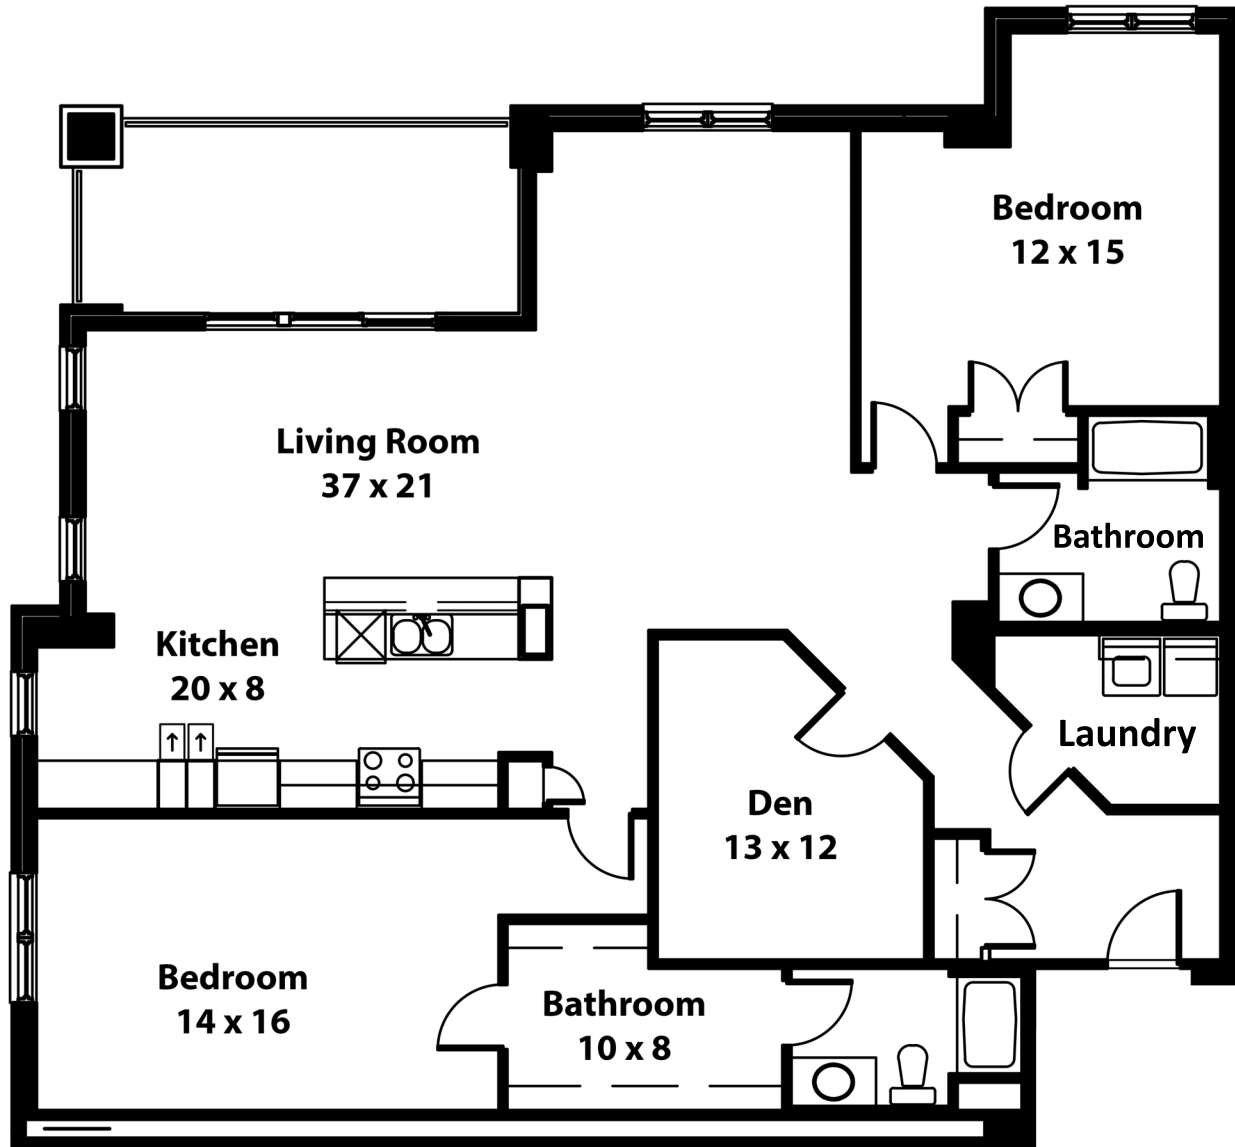

THE STERLING

1 BEDROOM - 0 - 1,012 SQ. FT

All dimensions are approximate. Sizes and specifications are subject to change without notice. E & O.E.
All illustrations are artist's concept. Actual usable floor space may vary slightly from stated floor area.

THE STERLING

2 BEDROOM + DEN - A - 1,620 SQ. FT

All dimensions are approximate. Sizes and specifications are subject to change without notice. E & O.E.
All illustrations are artist's concept. Actual usable floor space may vary slightly from stated floor area.

THE STERLING

2 BEDROOM - DEN - B - 1,740 SQ. FT

All dimensions are approximate. Sizes and specifications are subject to change without notice. E & O.E.
All illustrations are artist's concept. Actual usable floor space may vary slightly from stated floor area.

THE STERLING

2 BEDROOM + DEN - B - 1,740 SQ. FT

All dimensions are approximate. Sizes and specifications are subject to change without notice. E & O.E.
All illustrations are artist's concept. Actual usable floor space may vary slightly from stated floor area.