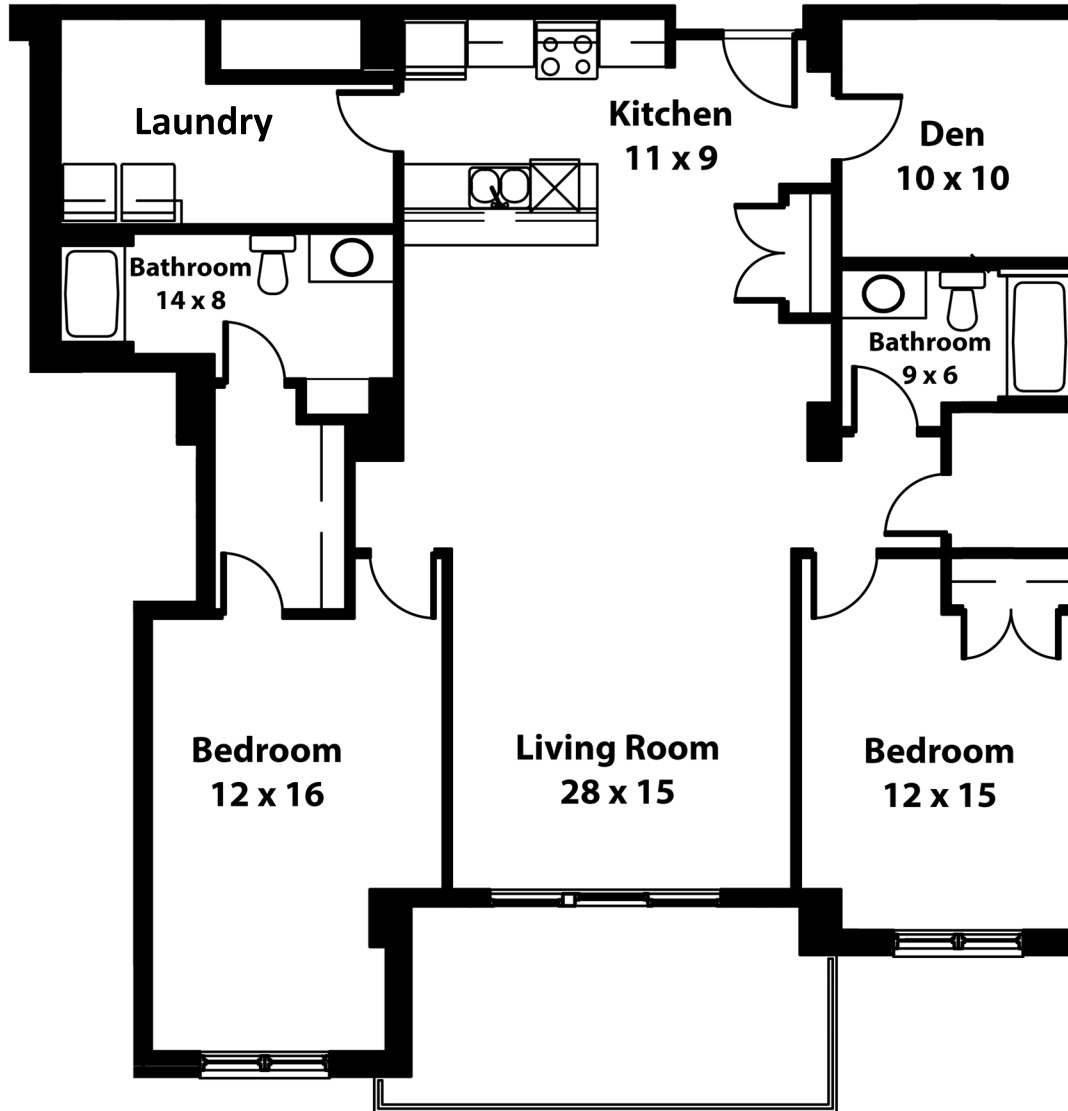

THE STERLING

2 BEDROOM + DEN - E1 - 1,361 SQ. FT

All dimensions are approximate. Sizes and specifications are subject to change without notice. E & O.E.
All illustrations are artist's concept. Actual usable floor space may vary slightly from stated floor area.

THE STERLING

2 BEDROOM + DEN - E - 1,361 SQ. FT

All dimensions are approximate. Sizes and specifications are subject to change without notice. E & O.E.
All illustrations are artist's concept. Actual usable floor space may vary slightly from stated floor area.

THE STERLING

2 BEDROOM + DEN - H - 1,431 SQ. FT

All dimensions are approximate. Sizes and specifications are subject to change without notice. E & O.E.
All illustrations are artist's concept. Actual usable floor space may vary slightly from stated floor area.

THE STERLING

2 BEDROOM + DEN - J - 1,425 SQ. FT

All dimensions are approximate. Sizes and specifications are subject to change without notice. E & O.E.
All illustrations are artist's concept. Actual usable floor space may vary slightly from stated floor area.