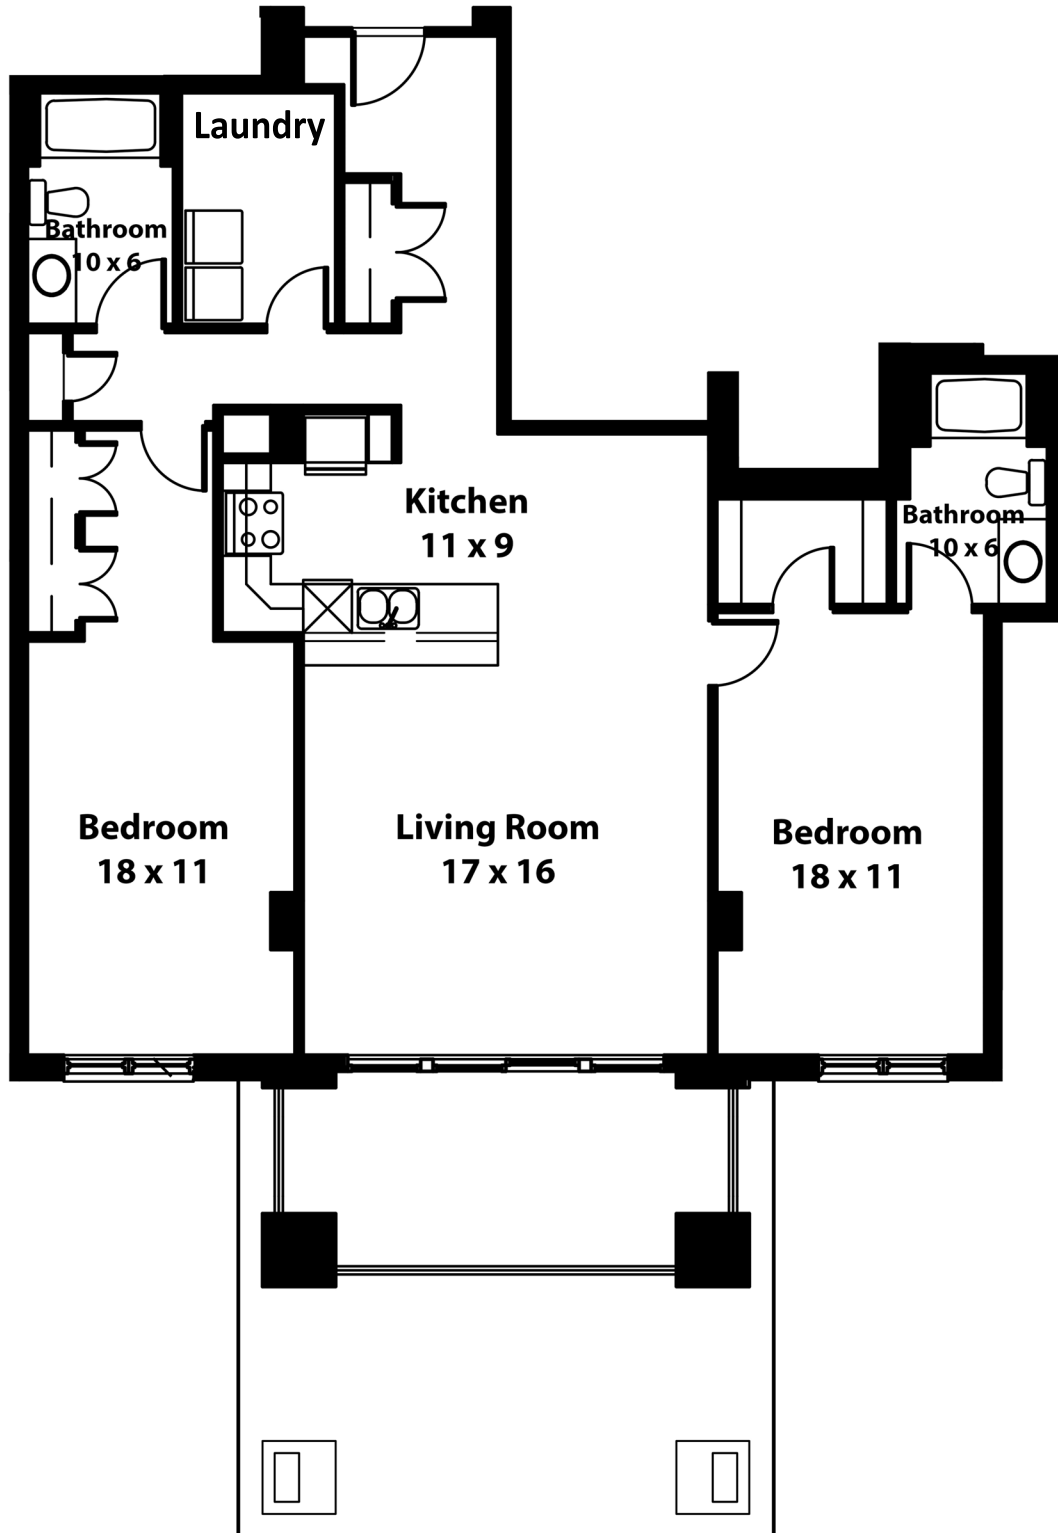

THE STERLING

2 BEDROOM + DEN - A - 1,620 SQ. FT

All dimensions are approximate. Sizes and specifications are subject to change without notice. E & O.E.
All illustrations are artist's concept. Actual usable floor space may vary slightly from stated floor area.

THE STERLING

2 BEDROOM + DEN - K - 1,666 SQ. FT

All dimensions are approximate. Sizes and specifications are subject to change without notice. E & O.E.
All illustrations are artist's concept. Actual usable floor space may vary slightly from stated floor area.

THE STERLING

2 BEDROOM + DEN - P - 1,355 SQ. FT

All dimensions are approximate. Sizes and specifications are subject to change without notice. E & O.E.
All illustrations are artist's concept. Actual usable floor space may vary slightly from stated floor area.

THE STERLING

2 BEDROOM - I - 1,300 SQ. FT

All dimensions are approximate. Sizes and specifications are subject to change without notice. E & O.E.
All illustrations are artist's concept. Actual usable floor space may vary slightly from stated floor area.