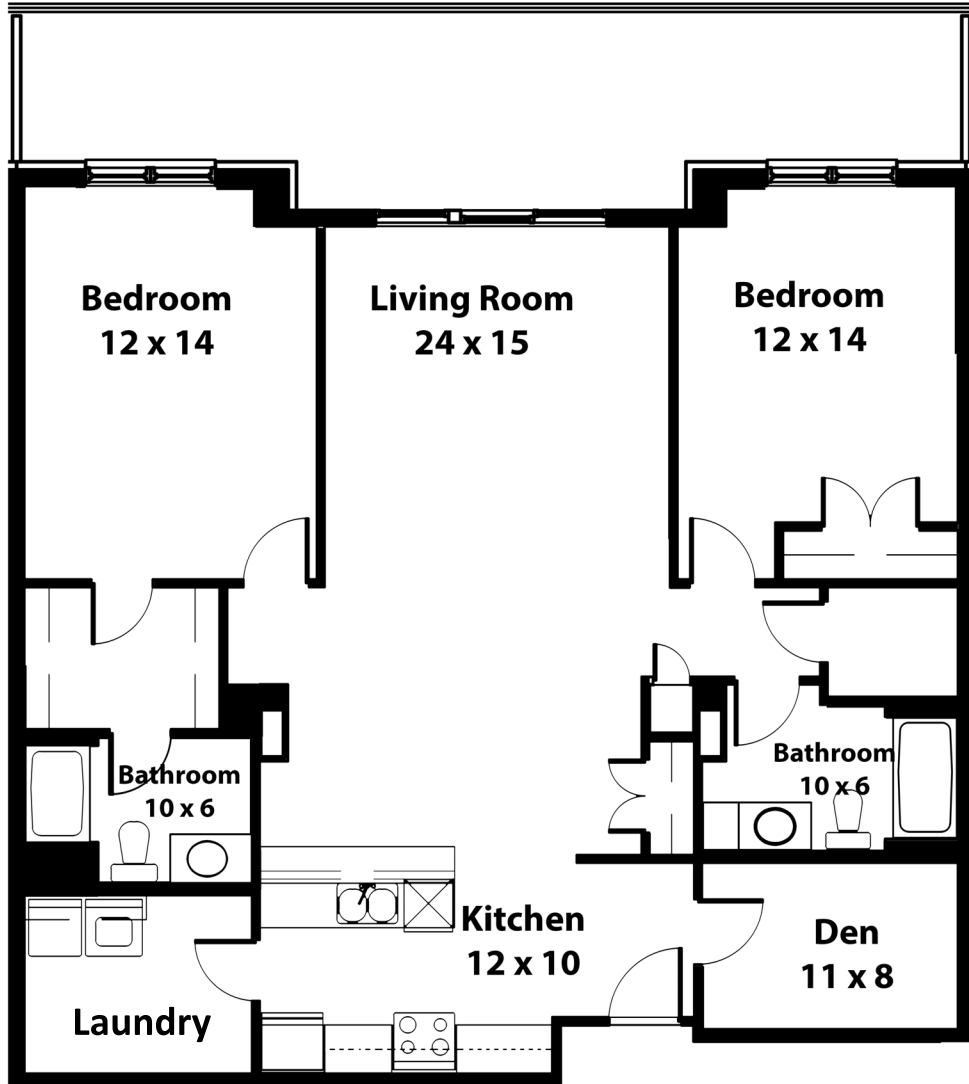

THE STERLING

2 BEDROOM + DEN - C - 1,233 SQ. FT

All dimensions are approximate. Sizes and specifications are subject to change without notice. E & O.E.
All illustrations are artist's concept. Actual usable floor space may vary slightly from stated floor area.

THE STERLING

2 BEDROOM + DEN - D - 1,390 SQ. FT

All dimensions are approximate. Sizes and specifications are subject to change without notice. E & O.E.
All illustrations are artist's concept. Actual usable floor space may vary slightly from stated floor area.

THE STERLING

2 BEDROOM + DEN - E1 - 1,361 SQ. FT

All dimensions are approximate. Sizes and specifications are subject to change without notice. E & O.E.
All illustrations are artist's concept. Actual usable floor space may vary slightly from stated floor area.

THE STERLING

2 BEDROOM + DEN - E - 1,361 SQ. FT

All dimensions are approximate. Sizes and specifications are subject to change without notice. E & O.E.
All illustrations are artist's concept. Actual usable floor space may vary slightly from stated floor area.