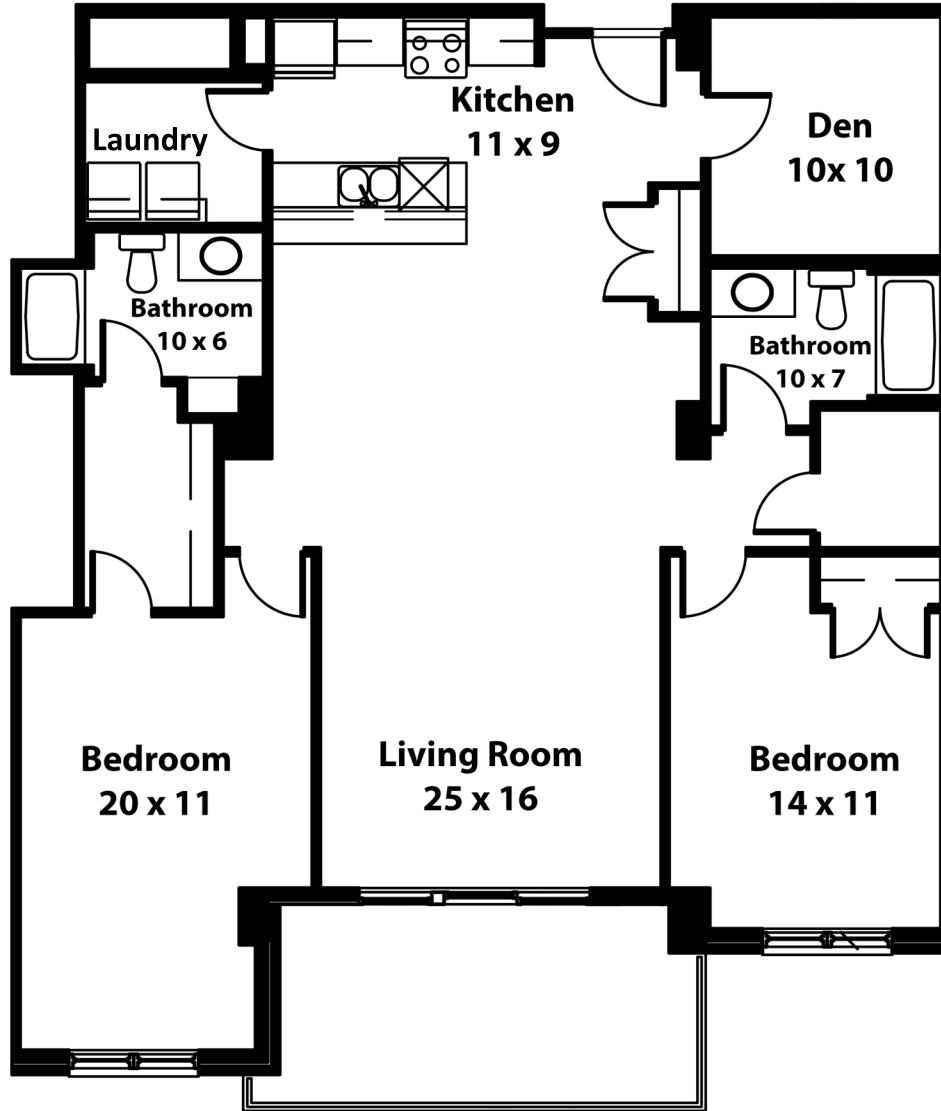

THE STERLING

2 BEDROOM + DEN - J - 1,425 SQ. FT

All dimensions are approximate. Sizes and specifications are subject to change without notice. E & O.E.
All illustrations are artist's concept. Actual usable floor space may vary slightly from stated floor area.

THE STERLING

2 BEDROOM + DEN - K - 1,666 SQ. FT

All dimensions are approximate. Sizes and specifications are subject to change without notice. E & O.E.
All illustrations are artist's concept. Actual usable floor space may vary slightly from stated floor area.

THE STERLING

2 BEDROOM + DEN - P - 1,355 SQ. FT

All dimensions are approximate. Sizes and specifications are subject to change without notice. E & O.E.
All illustrations are artist's concept. Actual usable floor space may vary slightly from stated floor area.

THE STERLING

2 BEDROOM - I - 1,300 SQ. FT

All dimensions are approximate. Sizes and specifications are subject to change without notice. E & O.E.
All illustrations are artist's concept. Actual usable floor space may vary slightly from stated floor area.