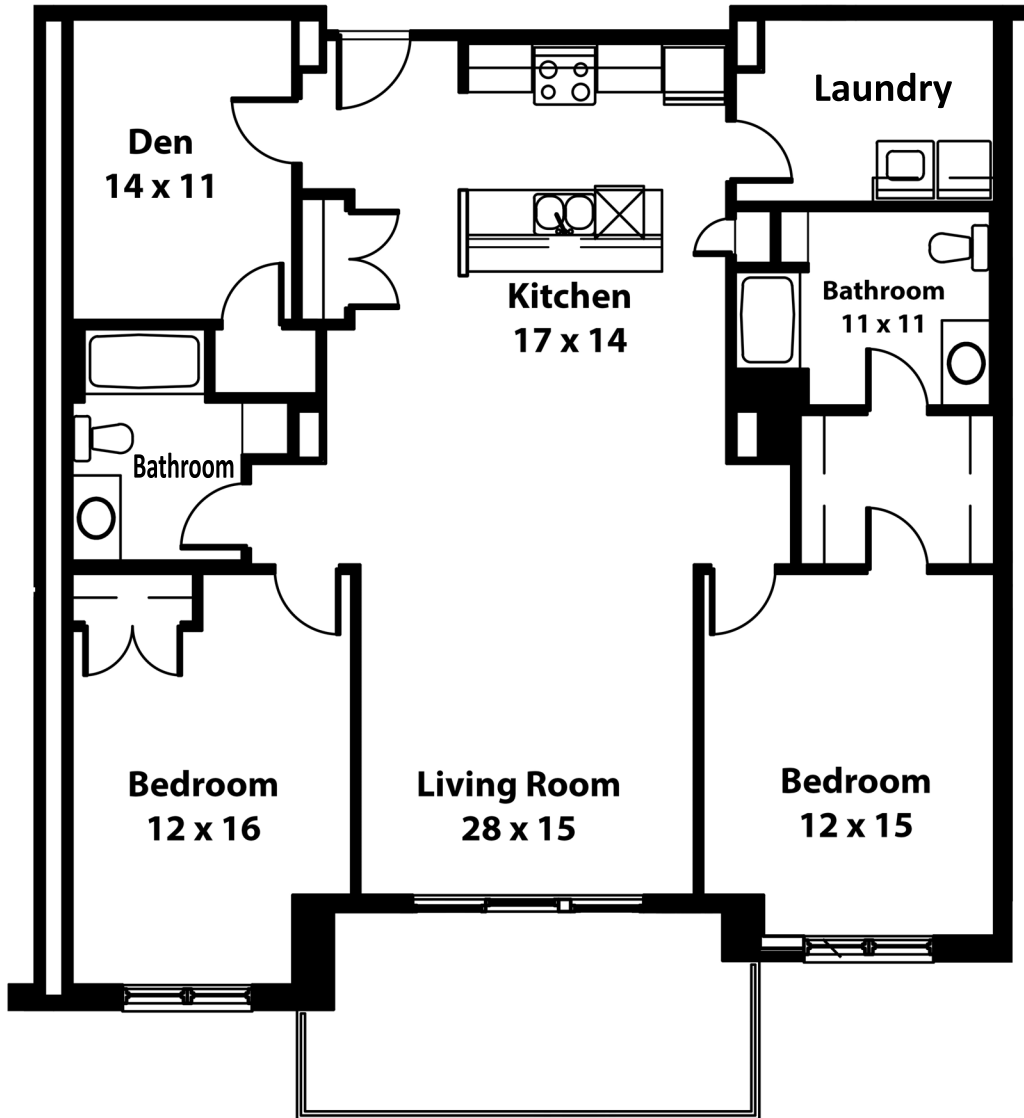

THE STERLING

2 BEDROOM + DEN - B - 1,740 SQ. FT

All dimensions are approximate. Sizes and specifications are subject to change without notice. E & O.E.
All illustrations are artist's concept. Actual usable floor space may vary slightly from stated floor area.

THE STERLING

2 BEDROOM + DEN - C1 - 1,230 SQ. FT

All dimensions are approximate. Sizes and specifications are subject to change without notice. E & O.E.
All illustrations are artist's concept. Actual usable floor space may vary slightly from stated floor area.

THE STERLING

2 BEDROOM + DEN - C - 1,233 SQ. FT

All dimensions are approximate. Sizes and specifications are subject to change without notice. E & O.E.
All illustrations are artist's concept. Actual usable floor space may vary slightly from stated floor area.

THE STERLING

2 BEDROOM + DEN - D - 1,390 SQ. FT

All dimensions are approximate. Sizes and specifications are subject to change without notice. E & O.E.
All illustrations are artist's concept. Actual usable floor space may vary slightly from stated floor area.