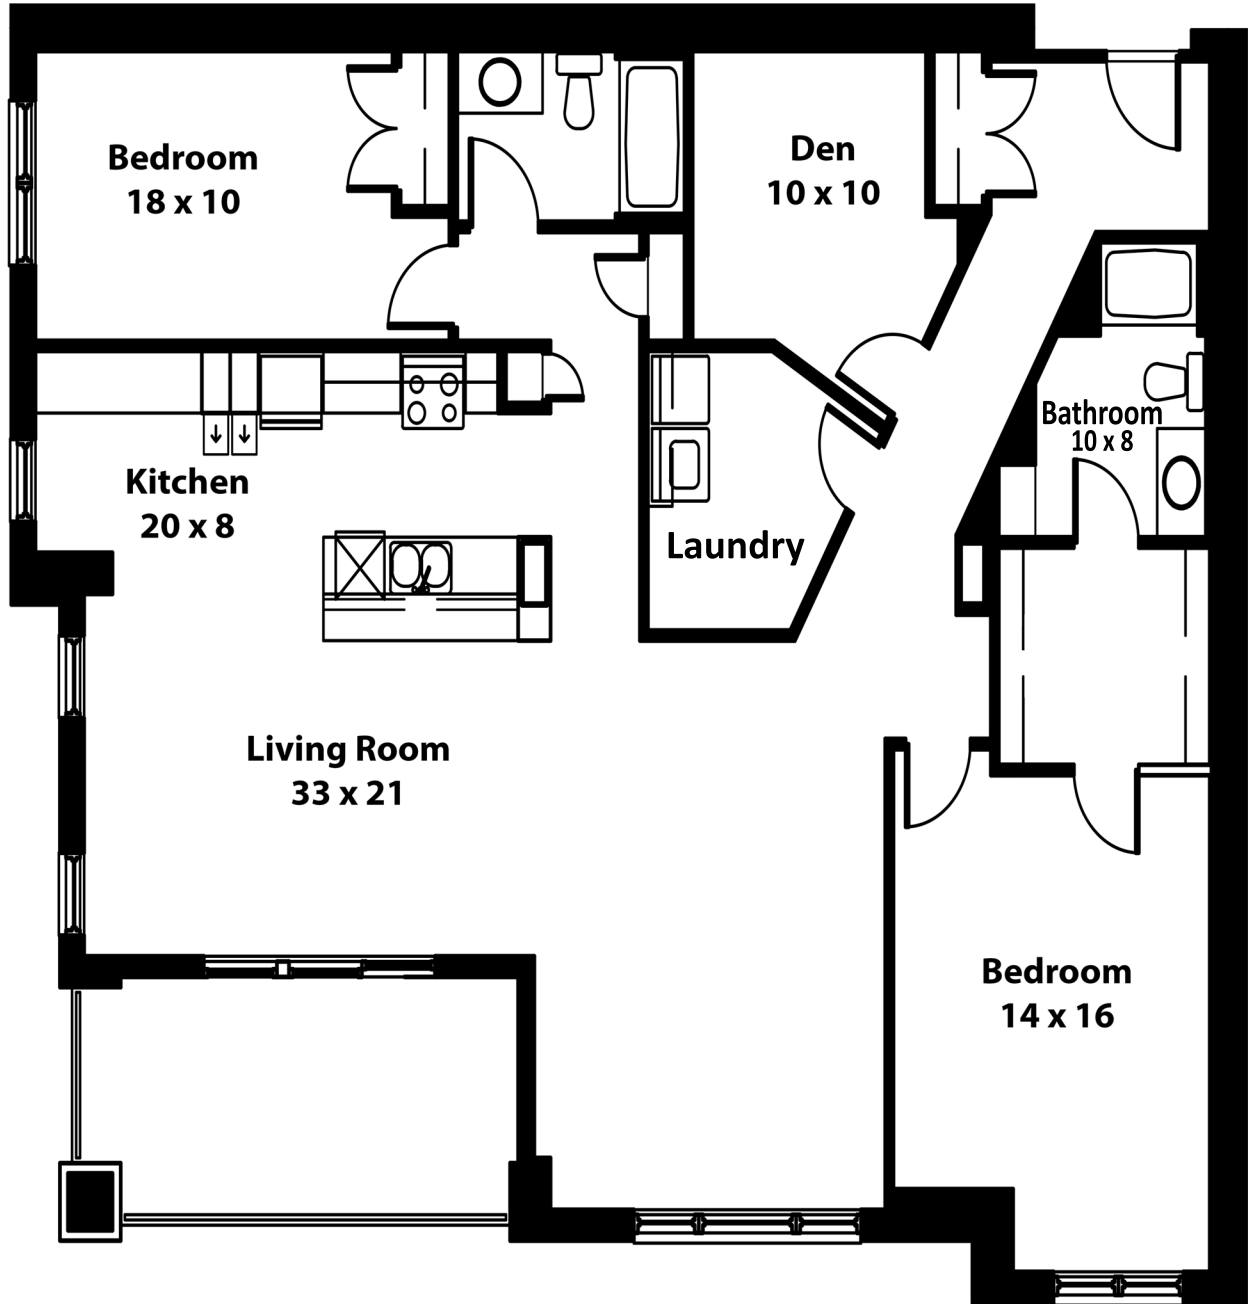

THE STERLING

1 BEDROOM - M - 1,057 SQ. FT

All dimensions are approximate. Sizes and specifications are subject to change without notice. E & O.E.
All illustrations are artist's concept. Actual usable floor space may vary slightly from stated floor area.

THE STERLING

1 BEDROOM - 0 - 1,012 SQ. FT

All dimensions are approximate. Sizes and specifications are subject to change without notice. E & O.E.
All illustrations are artist's concept. Actual usable floor space may vary slightly from stated floor area.

THE STERLING

2 BEDROOM + DEN - A - 1,620 SQ. FT

All dimensions are approximate. Sizes and specifications are subject to change without notice. E & O.E.
All illustrations are artist's concept. Actual usable floor space may vary slightly from stated floor area.

THE STERLING

2 BEDROOM - DEN - B - 1,740 SQ. FT

All dimensions are approximate. Sizes and specifications are subject to change without notice. E & O.E.
All illustrations are artist's concept. Actual usable floor space may vary slightly from stated floor area.