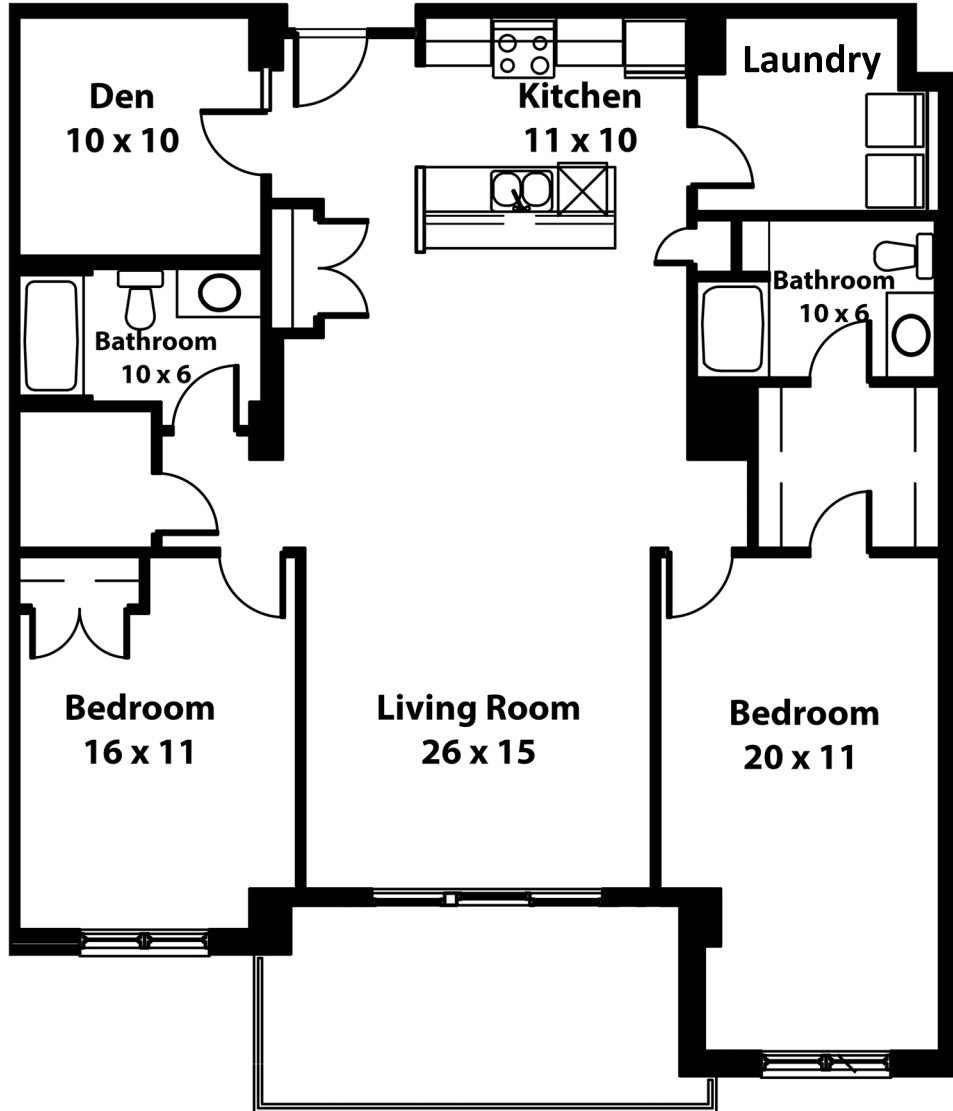

THE STERLING

2 BEDROOM + DEN - E - 1,361 SQ. FT

All dimensions are approximate. Sizes and specifications are subject to change without notice. E & O.E.
All illustrations are artist's concept. Actual usable floor space may vary slightly from stated floor area.

THE STERLING

2 BEDROOM + DEN - H - 1,431 SQ. FT

All dimensions are approximate. Sizes and specifications are subject to change without notice. E & O.E.
All illustrations are artist's concept. Actual usable floor space may vary slightly from stated floor area.

THE STERLING

2 BEDROOM + DEN - J - 1,425 SQ. FT

All dimensions are approximate. Sizes and specifications are subject to change without notice. E & O.E.
All illustrations are artist's concept. Actual usable floor space may vary slightly from stated floor area.

THE STERLING

2 BEDROOM + DEN - K - 1,666 SQ. FT

All dimensions are approximate. Sizes and specifications are subject to change without notice. E & O.E.
All illustrations are artist's concept. Actual usable floor space may vary slightly from stated floor area.