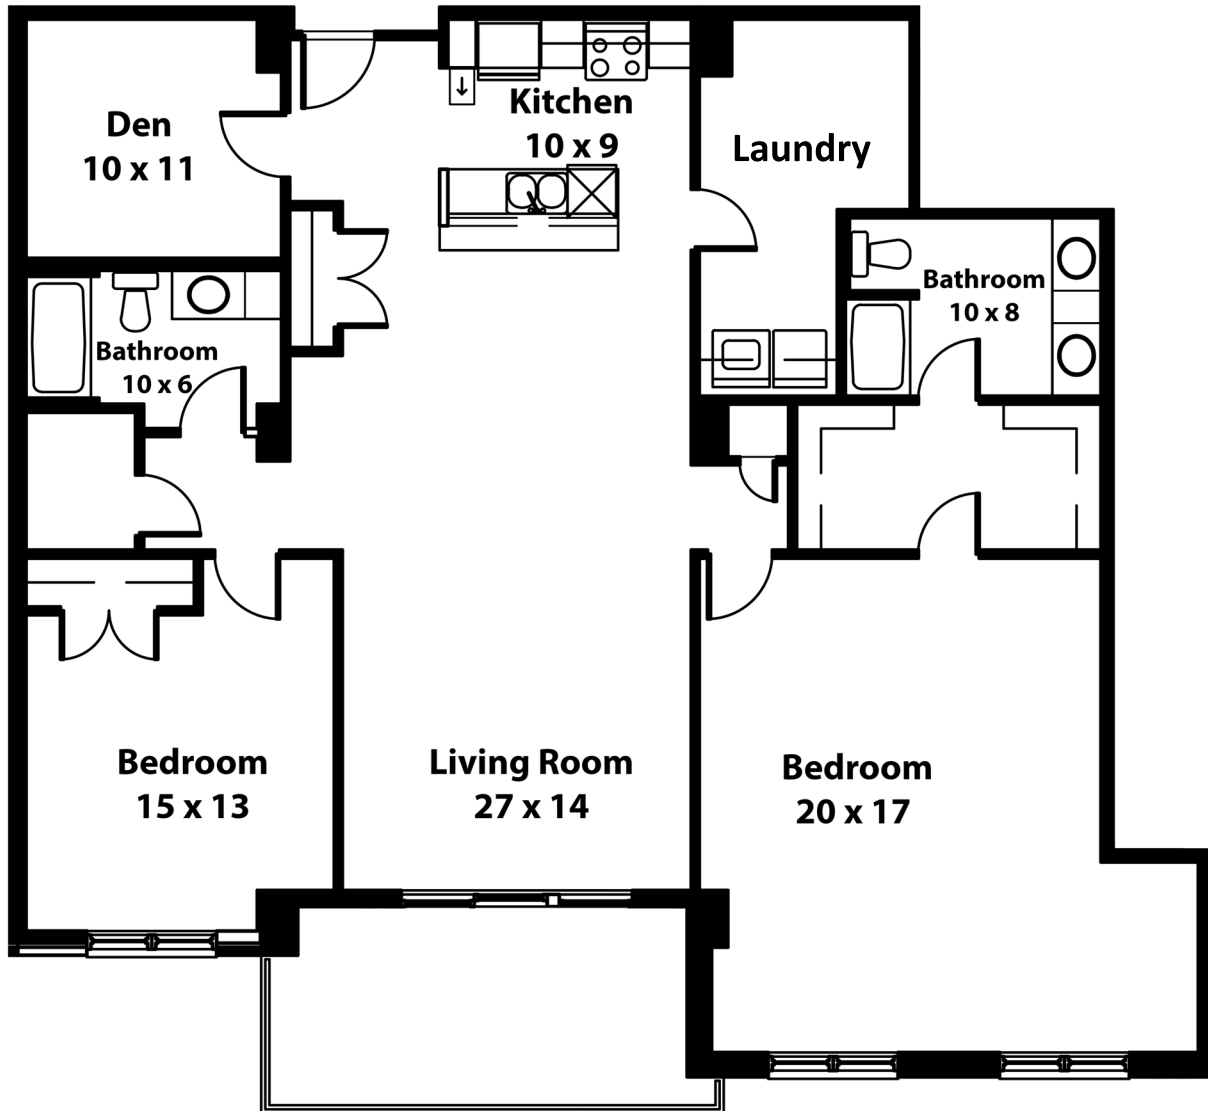

THE STERLING

2 BEDROOM + DEN - H - 1,431 SQ. FT

All dimensions are approximate. Sizes and specifications are subject to change without notice. E & O.E.
All illustrations are artist's concept. Actual usable floor space may vary slightly from stated floor area.

THE STERLING

2 BEDROOM + DEN - J - 1,425 SQ. FT

All dimensions are approximate. Sizes and specifications are subject to change without notice. E & O.E.
All illustrations are artist's concept. Actual usable floor space may vary slightly from stated floor area.

THE STERLING

2 BEDROOM + DEN - K - 1,666 SQ. FT

All dimensions are approximate. Sizes and specifications are subject to change without notice. E & O.E.
All illustrations are artist's concept. Actual usable floor space may vary slightly from stated floor area.

THE STERLING

2 BEDROOM + DEN - P - 1,355 SQ. FT

All dimensions are approximate. Sizes and specifications are subject to change without notice. E & O.E.
All illustrations are artist's concept. Actual usable floor space may vary slightly from stated floor area.