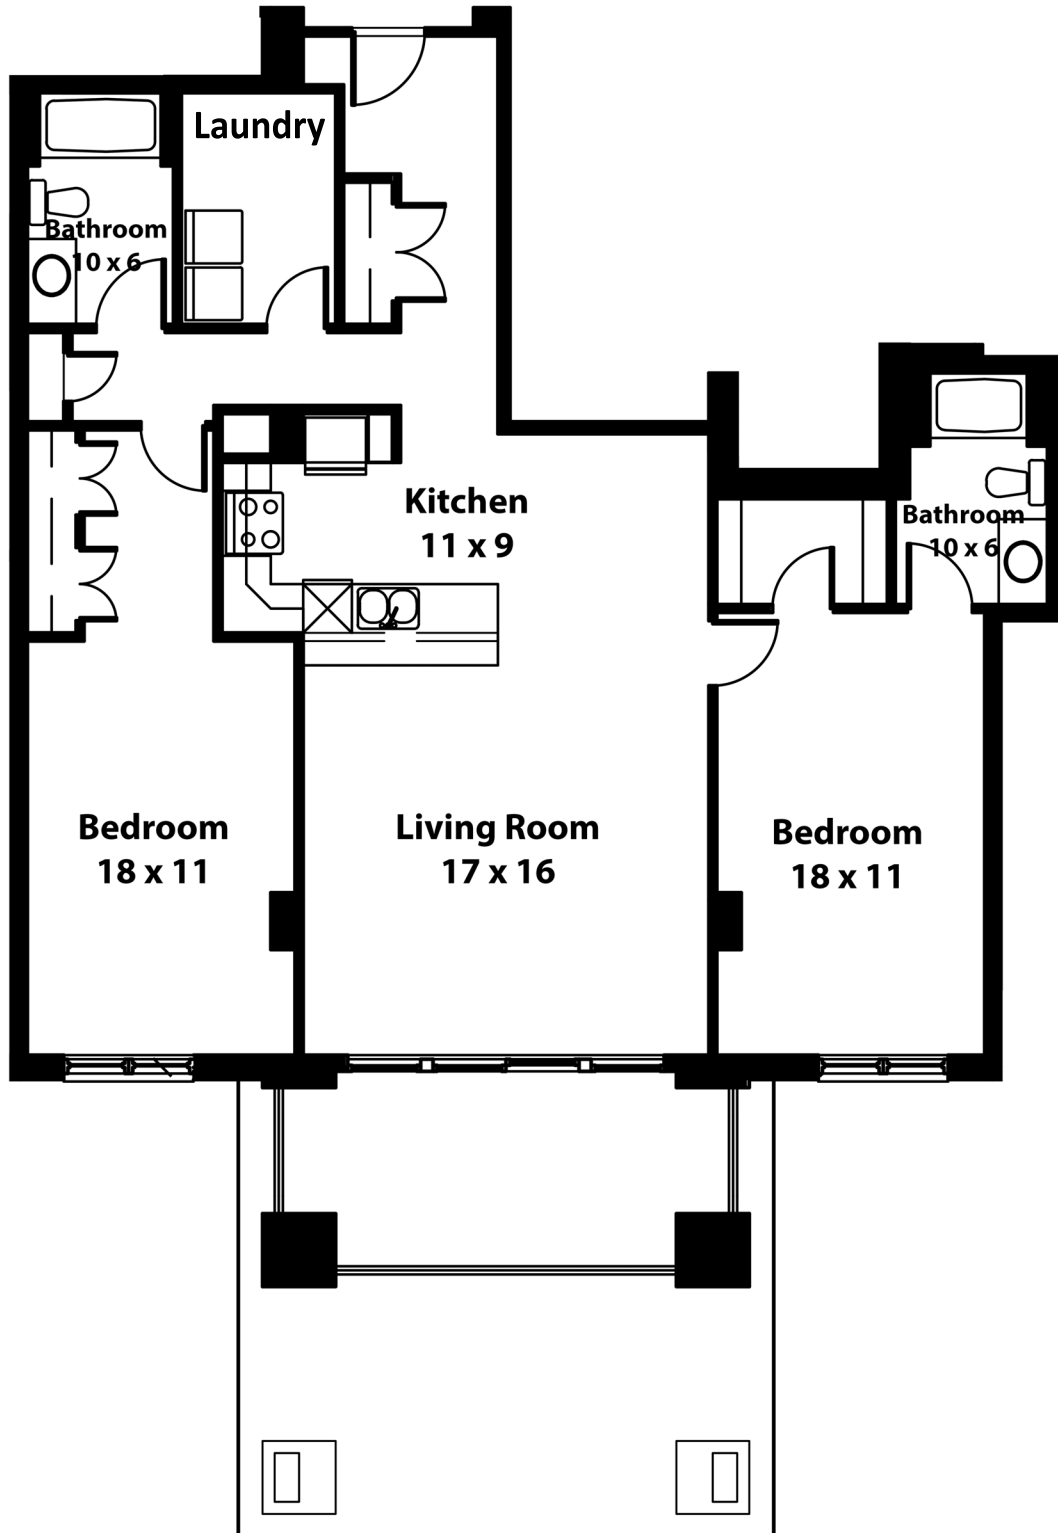

THE STERLING

2 BEDROOM - I - 1,300 SQ. FT

All dimensions are approximate. Sizes and specifications are subject to change without notice. E & O.E.
All illustrations are artist's concept. Actual usable floor space may vary slightly from stated floor area.