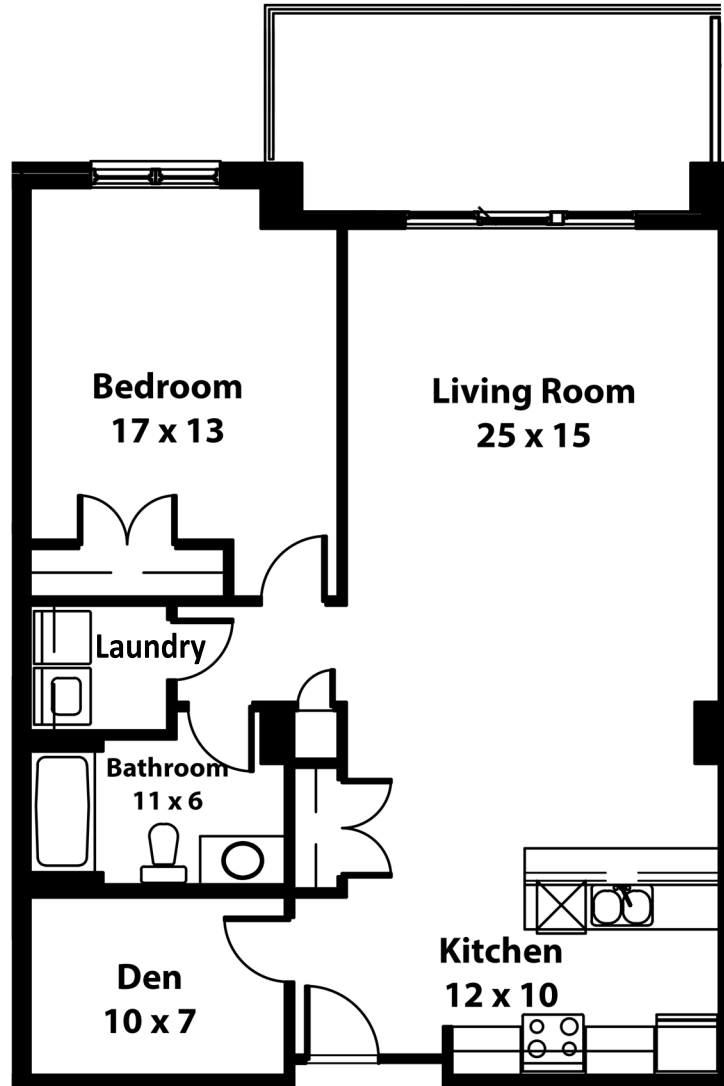

# THE STERLING

1 BEDROOM + DEN - N - 977 SQ. FT

All dimensions are approximate. Sizes and specifications are subject to change without notice. E & O.E.  
All illustrations are artist's concept. Actual usable floor space may vary slightly from stated floor area.