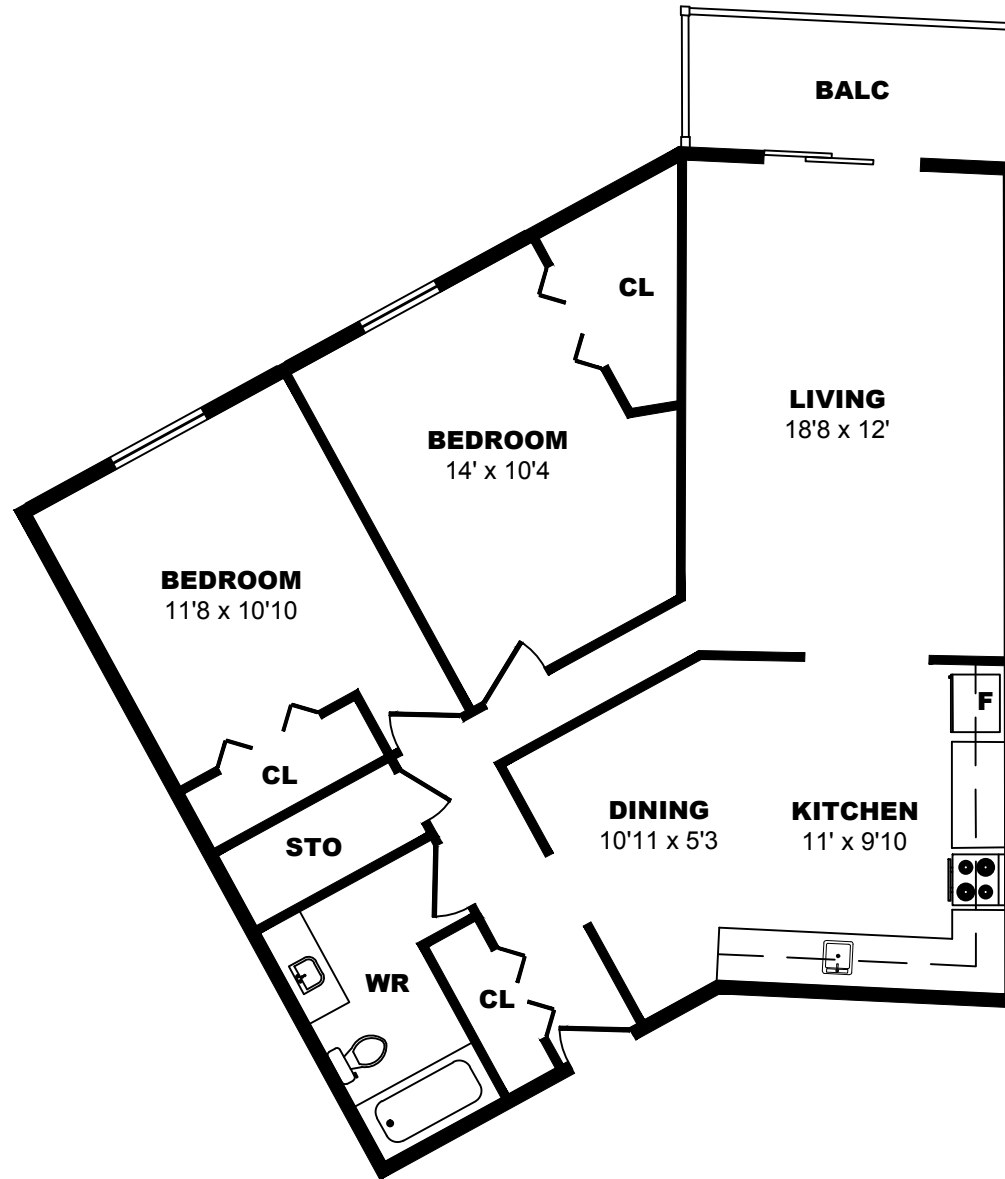

40 Charlotte Lane, Halifax - 2 Bdrm B, 1382sf

All dimensions are approximate. Sizes and specifications are subject to change without notice E. & O. E.
All illustrations are artist's concept. Actual usable floor space may vary slightly from stated floor area.

40 Charlotte Lane, Halifax - 2 Bdrm C, 1427sf

All dimensions are approximate. Sizes and specifications are subject to change without notice E. & O. E. All illustrations are artist's concept. Actual usable floor space may vary slightly from stated floor area.

60 Charlotte Lane, Halifax - 2 Bdrm A, 553sf

All dimensions are approximate. Sizes and specifications are subject to change without notice E. & O. E. All illustrations are artist's concept. Actual usable floor space may vary slightly from stated floor area.

80 Charlotte Lane, Halifax - 2 Bdrm A, 945sf

All dimensions are approximate. Sizes and specifications are subject to change without notice E. & O. E. All illustrations are artist's concept. Actual usable floor space may vary slightly from stated floor area.