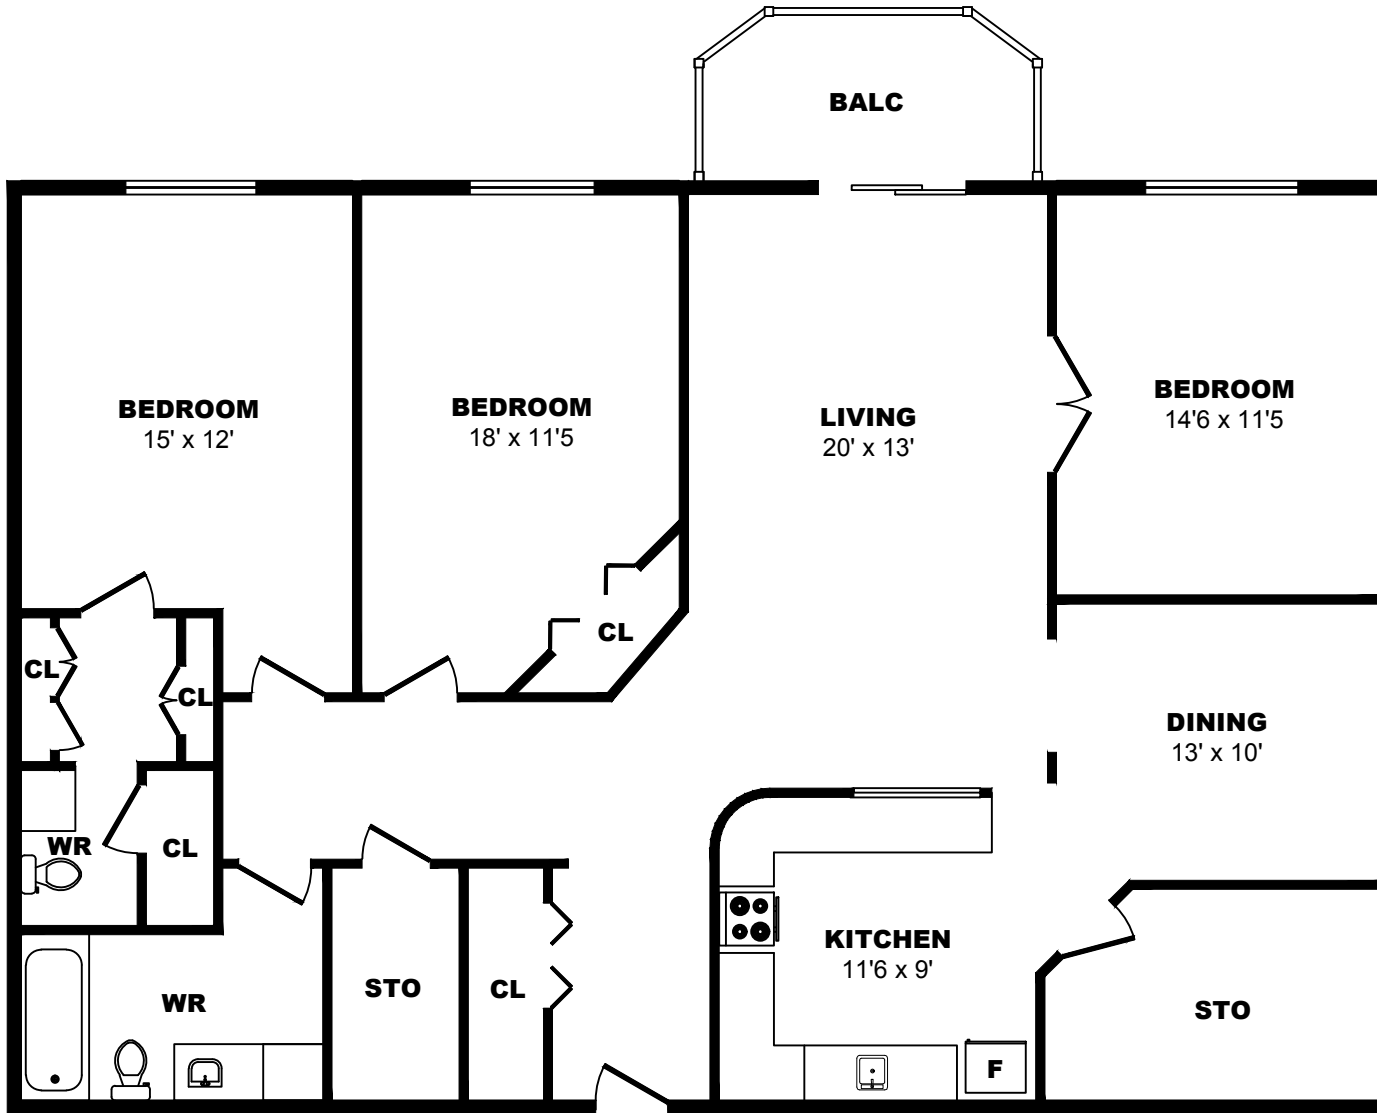

40 Charlotte Lane, Halifax - 2 Bdrm C, 1427sf

All dimensions are approximate. Sizes and specifications are subject to change without notice E. & O. E. All illustrations are artist's concept. Actual usable floor space may vary slightly from stated floor area.

60 Charlotte Lane, Halifax - 2 Bdrm A, 553sf

All dimensions are approximate. Sizes and specifications are subject to change without notice E. & O. E. All illustrations are artist's concept. Actual usable floor space may vary slightly from stated floor area.

80 Charlotte Lane, Halifax - 2 Bdrm A, 945sf

All dimensions are approximate. Sizes and specifications are subject to change without notice E. & O. E. All illustrations are artist's concept. Actual usable floor space may vary slightly from stated floor area.