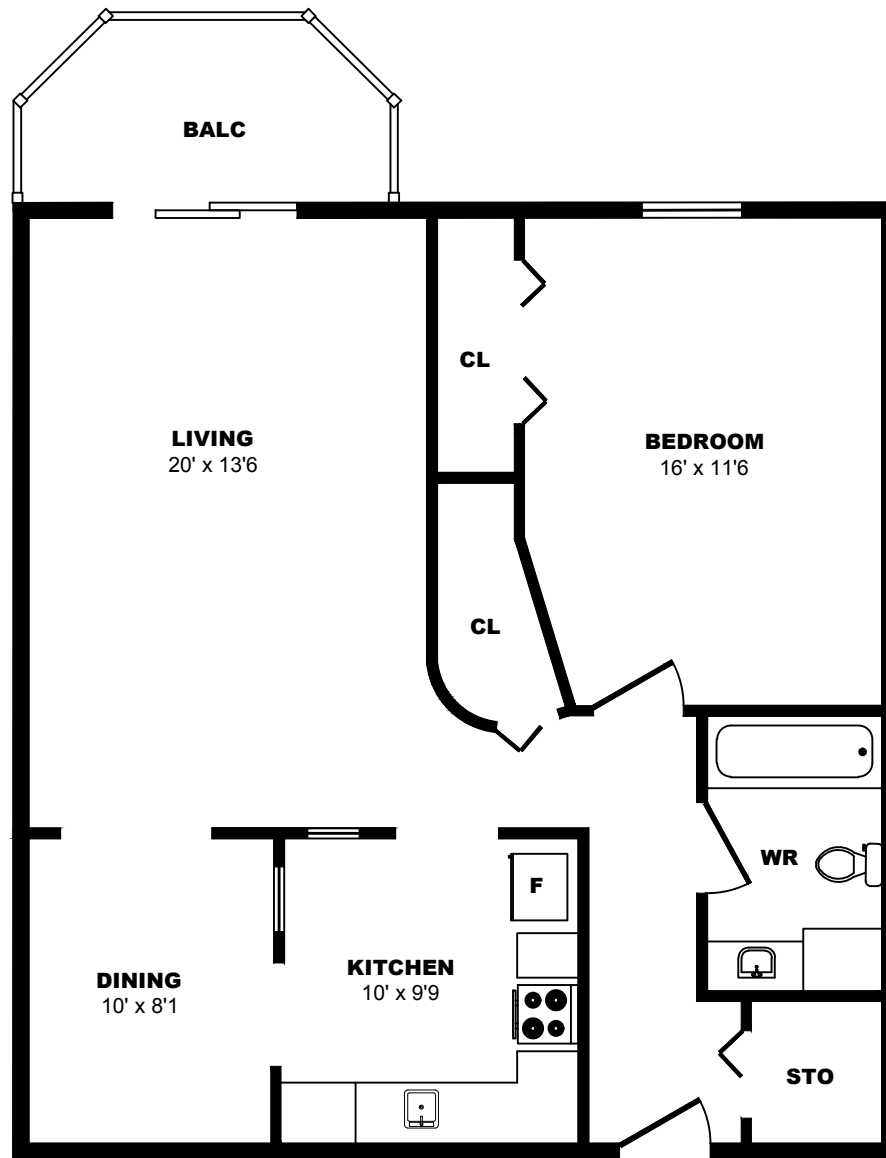

20 Charlotte Lane, Halifax - Bachelor A, 346sf

All dimensions are approximate. Sizes and specifications are subject to change without notice E. & O. E.
All illustrations are artist's concept. Actual usable floor space may vary slightly from stated floor area.

20 Charlotte Lane, Halifax - 1 Bdrm A, 672sf

All dimensions are approximate. Sizes and specifications are subject to change without notice E. & O. E. All illustrations are artist's concept. Actual usable floor space may vary slightly from stated floor area.

20 Charlotte Lane, Halifax - 1 Bdrm B, 979sf

All dimensions are approximate. Sizes and specifications are subject to change without notice E. & O. E. All illustrations are artist's concept. Actual usable floor space may vary slightly from stated floor area.

40 Charlotte Lane, Halifax - 1 Bdrm A, 900sf

All dimensions are approximate. Sizes and specifications are subject to change without notice E. & O. E.
All illustrations are artist's concept. Actual usable floor space may vary slightly from stated floor area.