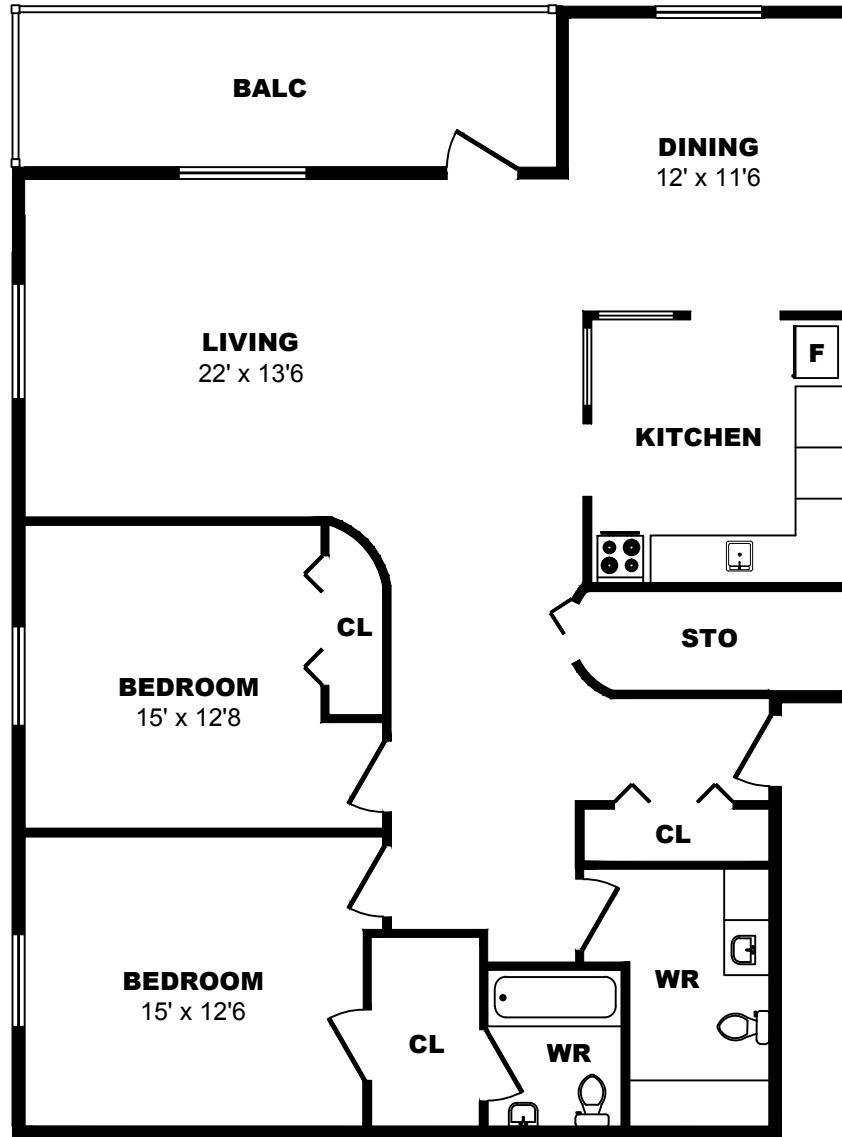

80 Charlotte Lane, Halifax - 1 Bdrm A, 552sf

All dimensions are approximate. Sizes and specifications are subject to change without notice E. & O. E. All illustrations are artist's concept. Actual usable floor space may vary slightly from stated floor area.

20 Charlotte Lane, Halifax - 2 Bdrm A, 857sf

All dimensions are approximate. Sizes and specifications are subject to change without notice E. & O. E.
 All illustrations are artist's concept. Actual usable floor space may vary slightly from stated floor area.

40 Charlotte Lane, Halifax - 2 Bdrm A, 1104sf

All dimensions are approximate. Sizes and specifications are subject to change without notice E. & O. E.
 All illustrations are artist's concept. Actual usable floor space may vary slightly from stated floor area.