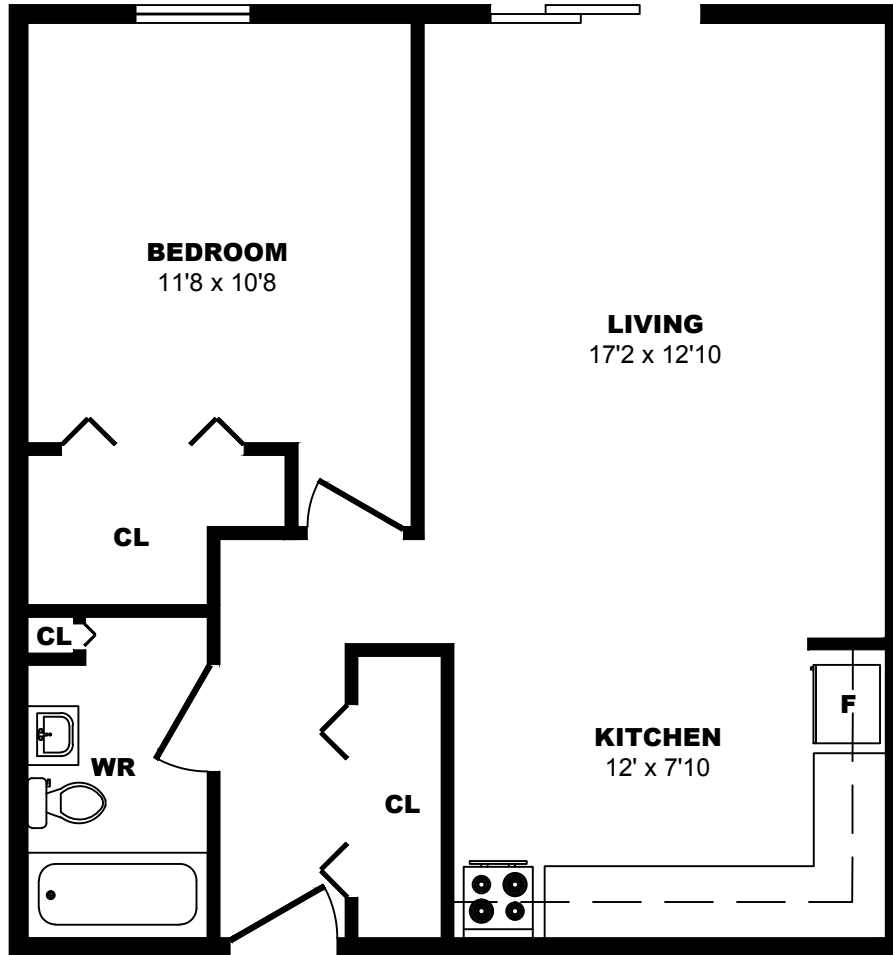

20 Charlotte Lane, Halifax - Bachelor A, 346sf

All dimensions are approximate. Sizes and specifications are subject to change without notice E. & O. E.
All illustrations are artist's concept. Actual usable floor space may vary slightly from stated floor area.

20 Charlotte Lane, Halifax - 1 Bdrm A, 672sf

All dimensions are approximate. Sizes and specifications are subject to change without notice E. & O. E. All illustrations are artist's concept. Actual usable floor space may vary slightly from stated floor area.

20 Charlotte Lane, Halifax - 1 Bdrm B, 979sf

All dimensions are approximate. Sizes and specifications are subject to change without notice E. & O. E. All illustrations are artist's concept. Actual usable floor space may vary slightly from stated floor area.

40 Charlotte Lane, Halifax - 1 Bdrm A, 900sf

All dimensions are approximate. Sizes and specifications are subject to change without notice E. & O. E.
All illustrations are artist's concept. Actual usable floor space may vary slightly from stated floor area.