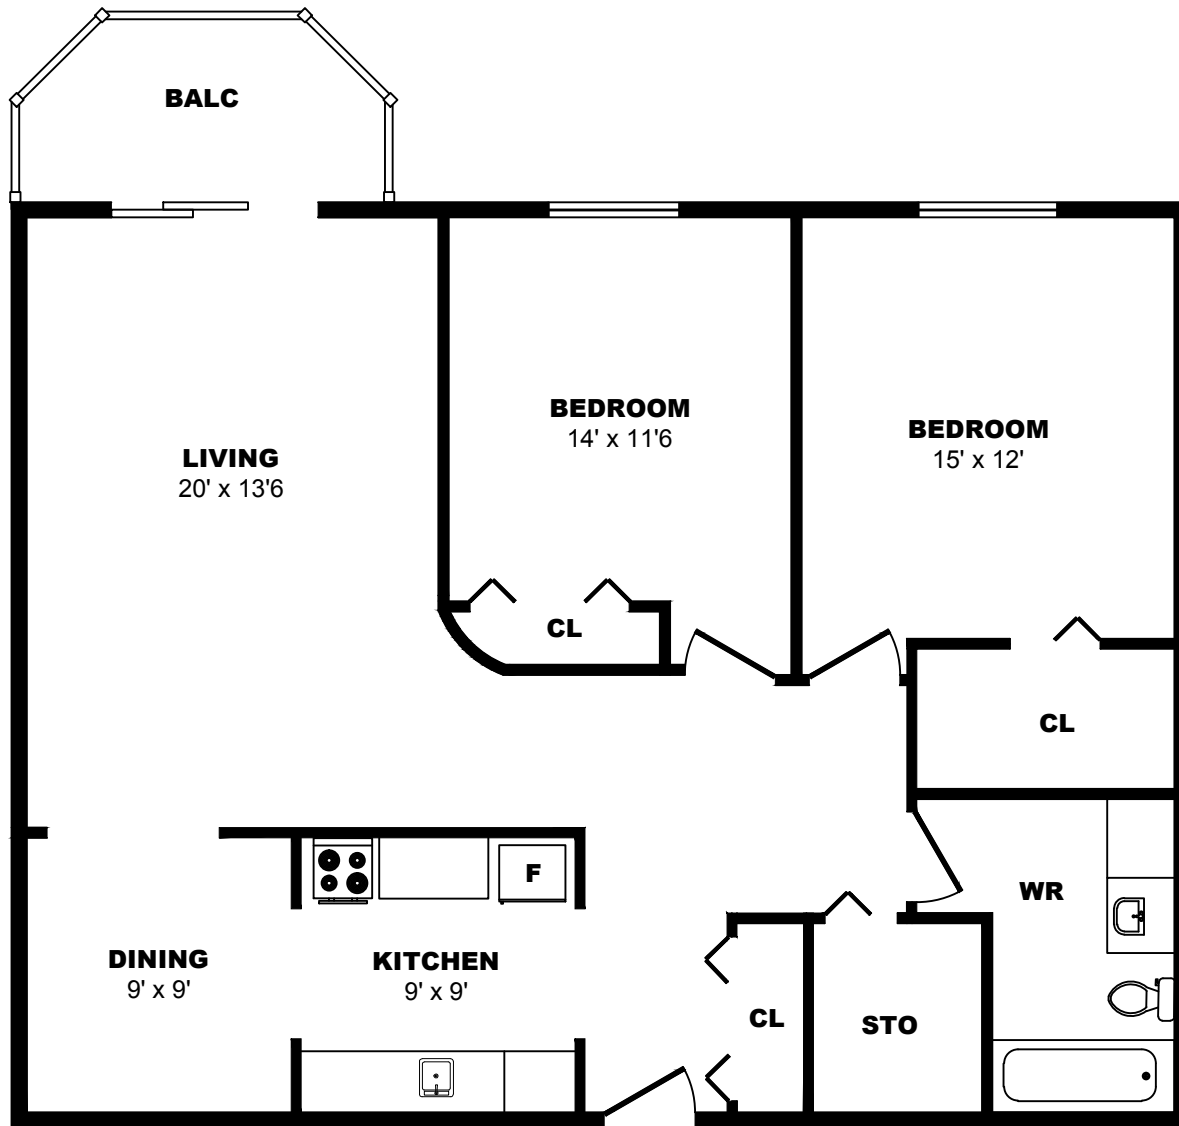

60 Charlotte Lane, Halifax - 1 Bdrm A, 883sf

All dimensions are approximate. Sizes and specifications are subject to change without notice E. & O. E. All illustrations are artist's concept. Actual usable floor space may vary slightly from stated floor area.

80 Charlotte Lane, Halifax - 1 Bdrm A, 552sf

All dimensions are approximate. Sizes and specifications are subject to change without notice E. & O. E. All illustrations are artist's concept. Actual usable floor space may vary slightly from stated floor area.

20 Charlotte Lane, Halifax - 2 Bdrm A, 857sf

All dimensions are approximate. Sizes and specifications are subject to change without notice E. & O. E.
 All illustrations are artist's concept. Actual usable floor space may vary slightly from stated floor area.