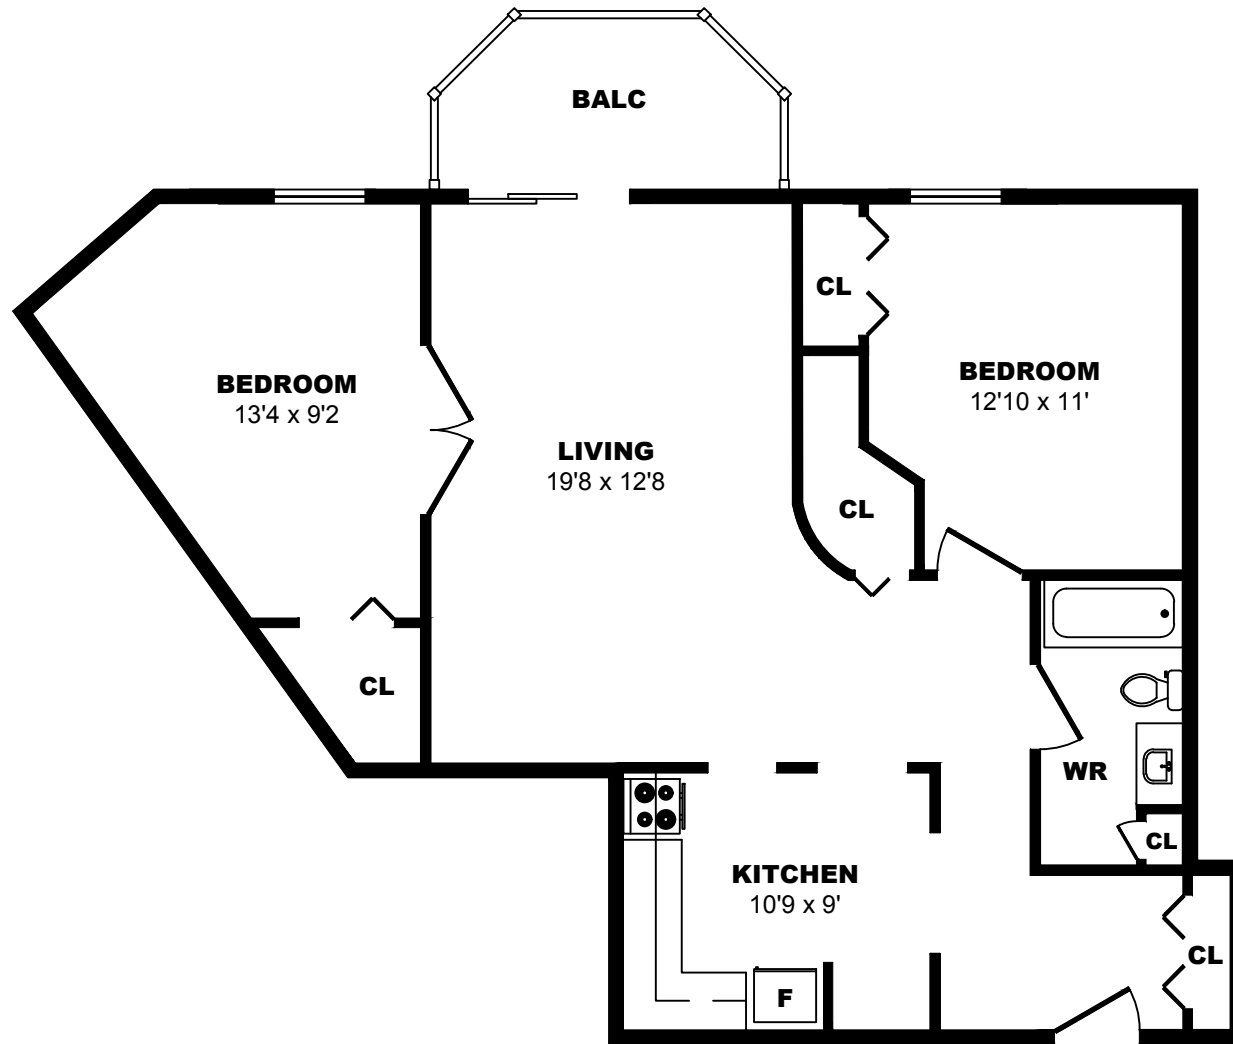

20 Charlotte Lane, Halifax - 1 Bdrm A, 672sf

All dimensions are approximate. Sizes and specifications are subject to change without notice E. & O. E. All illustrations are artist's concept. Actual usable floor space may vary slightly from stated floor area.

20 Charlotte Lane, Halifax - 1 Bdrm B, 979sf

All dimensions are approximate. Sizes and specifications are subject to change without notice E. & O. E. All illustrations are artist's concept. Actual usable floor space may vary slightly from stated floor area.

40 Charlotte Lane, Halifax - 1 Bdrm A, 900sf

All dimensions are approximate. Sizes and specifications are subject to change without notice E. & O. E.
All illustrations are artist's concept. Actual usable floor space may vary slightly from stated floor area.

60 Charlotte Lane, Halifax - 1 Bdrm A, 883sf

All dimensions are approximate. Sizes and specifications are subject to change without notice E. & O. E. All illustrations are artist's concept. Actual usable floor space may vary slightly from stated floor area.