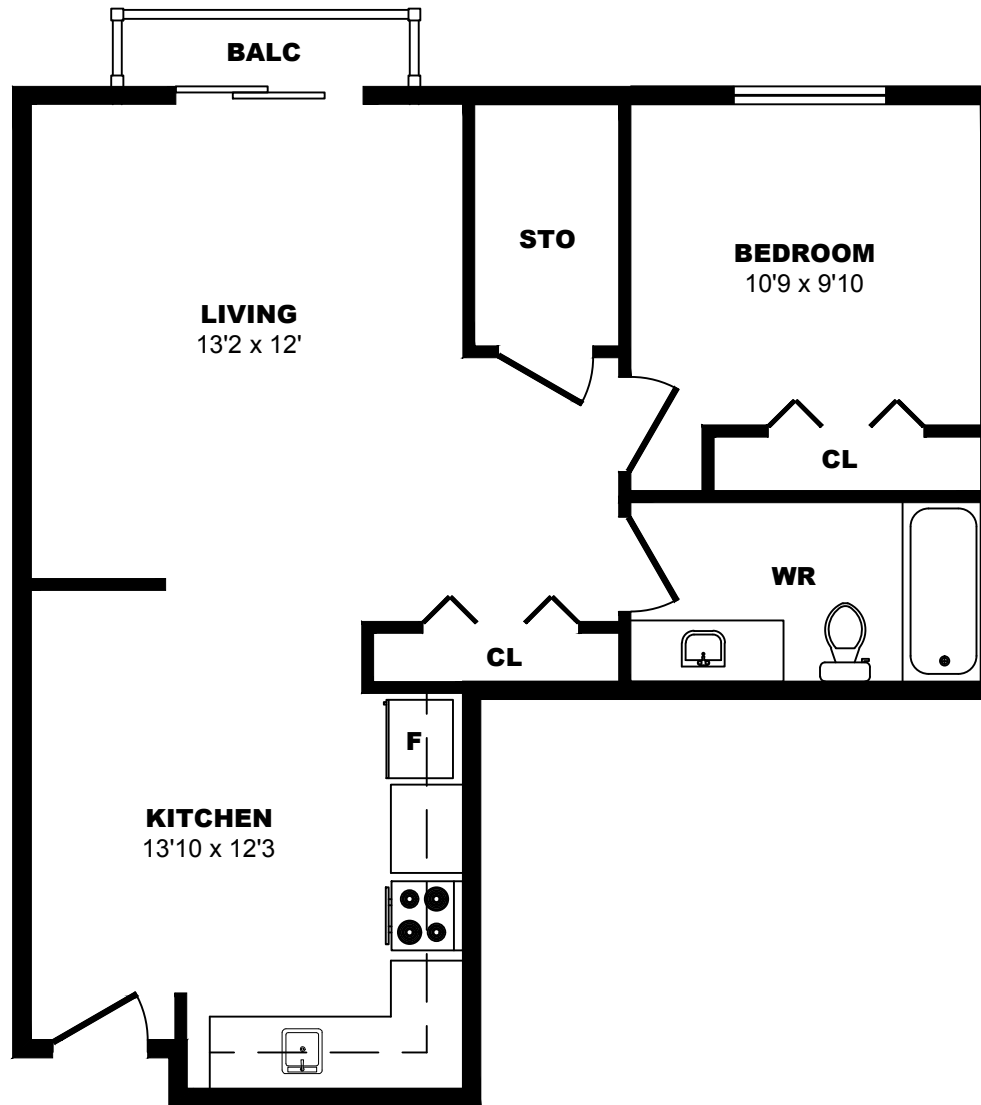

20 Charlotte Lane, Halifax - 1 Bdrm B, 979sf

All dimensions are approximate. Sizes and specifications are subject to change without notice E. & O. E. All illustrations are artist's concept. Actual usable floor space may vary slightly from stated floor area.

40 Charlotte Lane, Halifax - 1 Bdrm A, 900sf

All dimensions are approximate. Sizes and specifications are subject to change without notice E. & O. E.
All illustrations are artist's concept. Actual usable floor space may vary slightly from stated floor area.

60 Charlotte Lane, Halifax - 1 Bdrm A, 883sf

All dimensions are approximate. Sizes and specifications are subject to change without notice E. & O. E. All illustrations are artist's concept. Actual usable floor space may vary slightly from stated floor area.

80 Charlotte Lane, Halifax - 1 Bdrm A, 552sf

All dimensions are approximate. Sizes and specifications are subject to change without notice E. & O. E. All illustrations are artist's concept. Actual usable floor space may vary slightly from stated floor area.