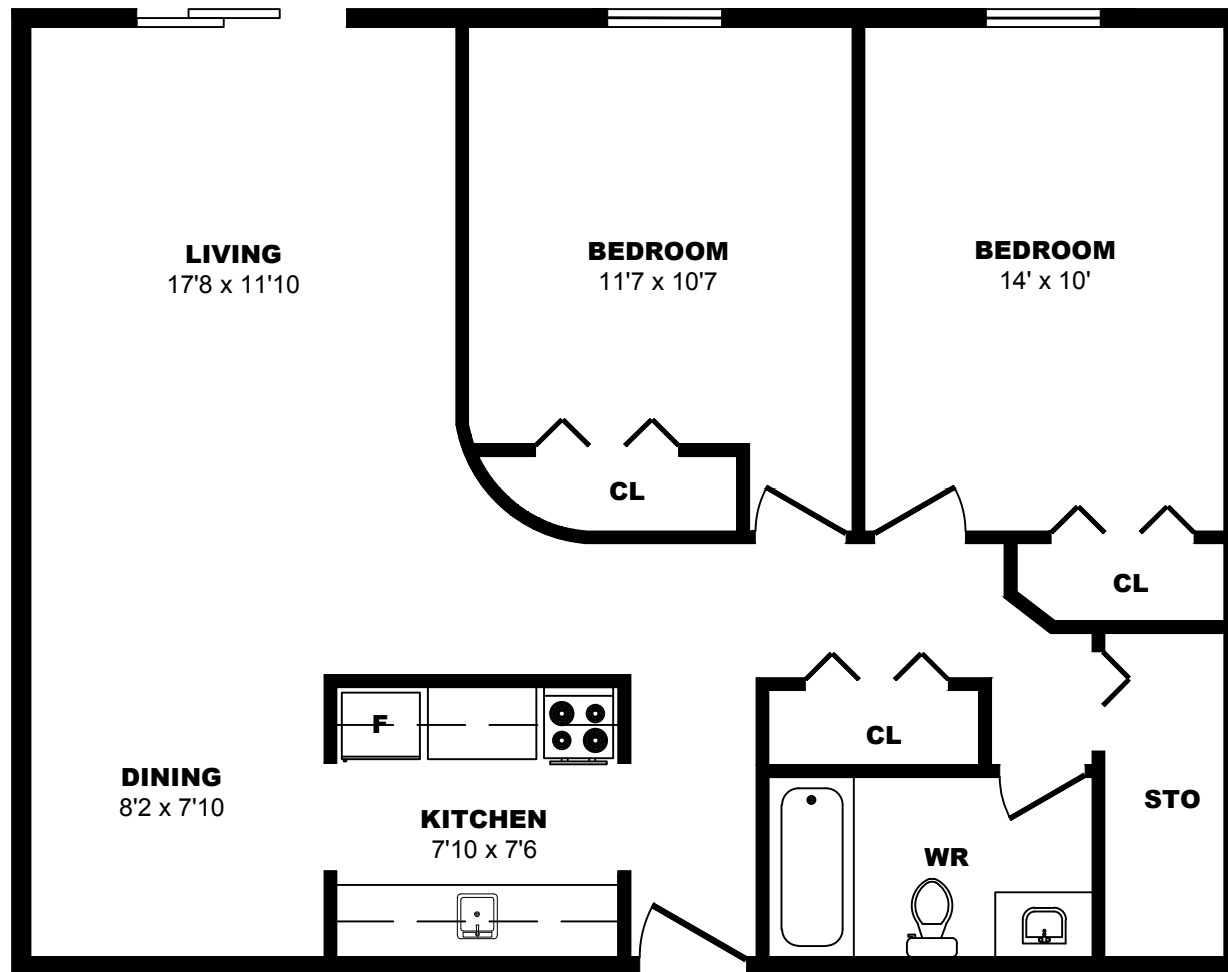

40 Charlotte Lane, Halifax - 1 Bdrm A, 900sf

All dimensions are approximate. Sizes and specifications are subject to change without notice E. & O. E.
All illustrations are artist's concept. Actual usable floor space may vary slightly from stated floor area.

60 Charlotte Lane, Halifax - 1 Bdrm A, 883sf

All dimensions are approximate. Sizes and specifications are subject to change without notice E. & O. E. All illustrations are artist's concept. Actual usable floor space may vary slightly from stated floor area.

80 Charlotte Lane, Halifax - 1 Bdrm A, 552sf

All dimensions are approximate. Sizes and specifications are subject to change without notice E. & O. E. All illustrations are artist's concept. Actual usable floor space may vary slightly from stated floor area.

20 Charlotte Lane, Halifax - 2 Bdrm A, 857sf

All dimensions are approximate. Sizes and specifications are subject to change without notice E. & O. E.
 All illustrations are artist's concept. Actual usable floor space may vary slightly from stated floor area.