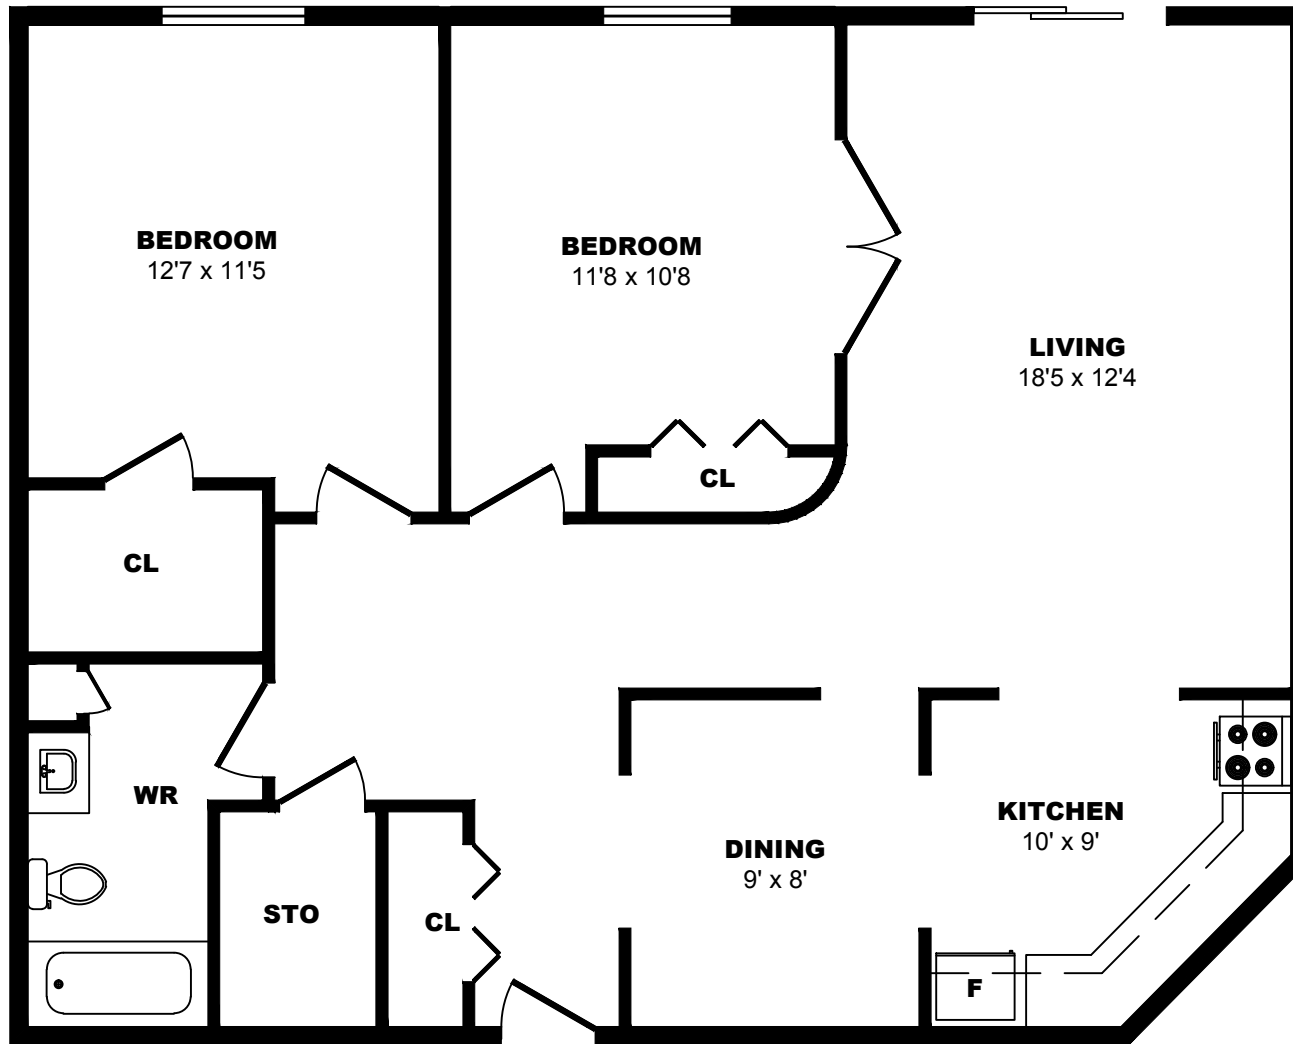

40 Charlotte Lane, Halifax - 2 Bdrm B, 1382sf

All dimensions are approximate. Sizes and specifications are subject to change without notice E. & O. E.
All illustrations are artist's concept. Actual usable floor space may vary slightly from stated floor area.

40 Charlotte Lane, Halifax - 2 Bdrm C, 1427sf

All dimensions are approximate. Sizes and specifications are subject to change without notice E. & O. E. All illustrations are artist's concept. Actual usable floor space may vary slightly from stated floor area.