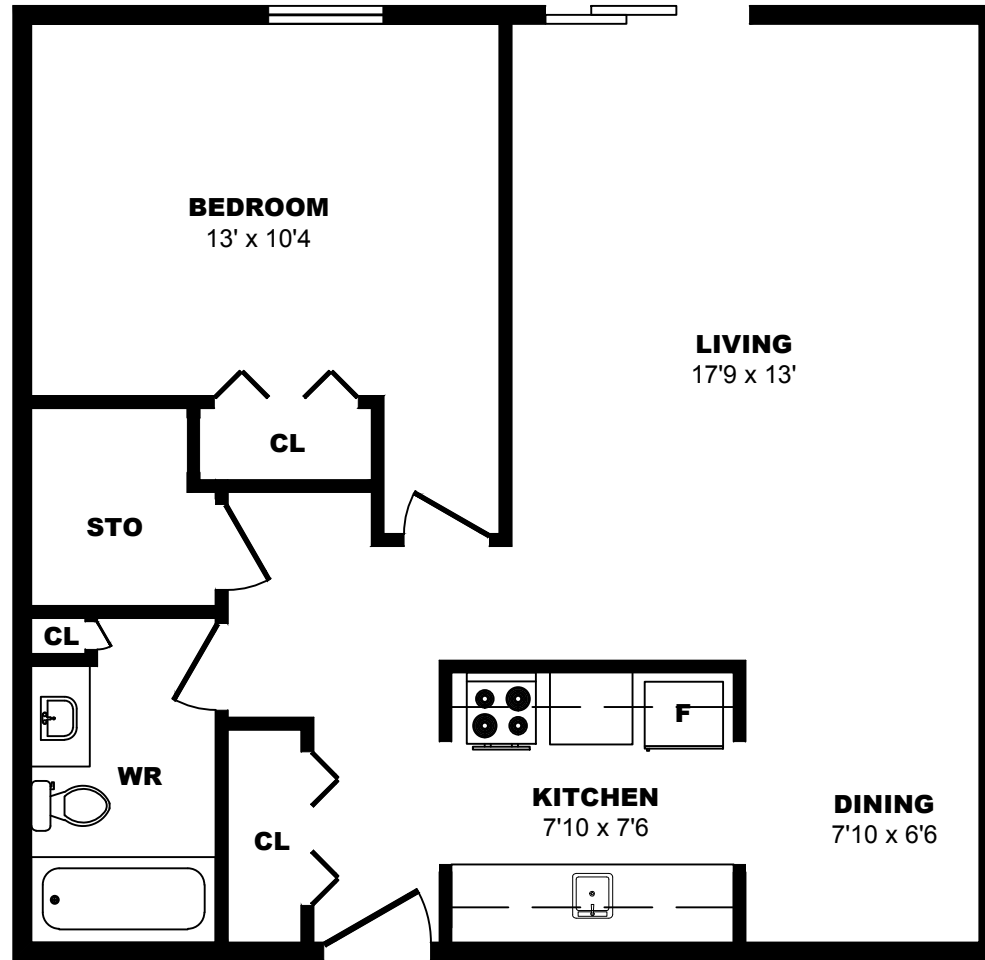

20 Charlotte Lane, Halifax - Bachelor A, 346sf

All dimensions are approximate. Sizes and specifications are subject to change without notice E. & O. E.
All illustrations are artist's concept. Actual usable floor space may vary slightly from stated floor area.

20 Charlotte Lane, Halifax - 1 Bdrm A, 672sf

All dimensions are approximate. Sizes and specifications are subject to change without notice E. & O. E. All illustrations are artist's concept. Actual usable floor space may vary slightly from stated floor area.

20 Charlotte Lane, Halifax - 1 Bdrm B, 979sf

All dimensions are approximate. Sizes and specifications are subject to change without notice E. & O. E. All illustrations are artist's concept. Actual usable floor space may vary slightly from stated floor area.

40 Charlotte Lane, Halifax - 1 Bdrm A, 900sf

All dimensions are approximate. Sizes and specifications are subject to change without notice E. & O. E.
All illustrations are artist's concept. Actual usable floor space may vary slightly from stated floor area.