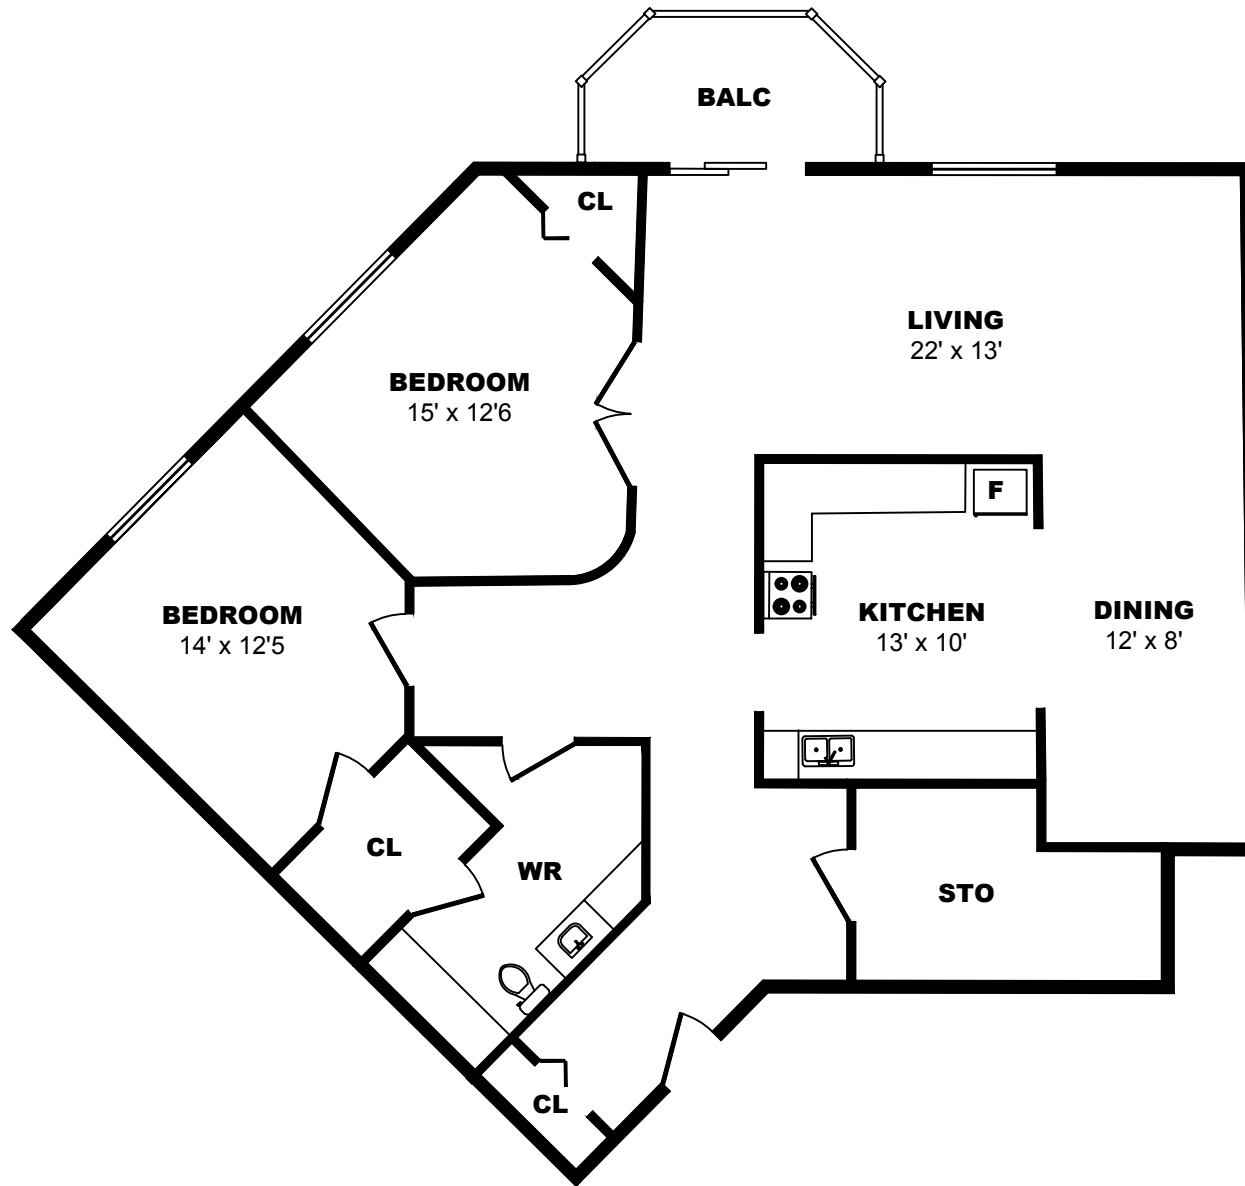

20 Charlotte Lane, Halifax - 2 Bdrm A, 857sf

All dimensions are approximate. Sizes and specifications are subject to change without notice E. & O. E.
 All illustrations are artist's concept. Actual usable floor space may vary slightly from stated floor area.

40 Charlotte Lane, Halifax - 2 Bdrm A, 1104sf

All dimensions are approximate. Sizes and specifications are subject to change without notice E. & O. E.
 All illustrations are artist's concept. Actual usable floor space may vary slightly from stated floor area.

40 Charlotte Lane, Halifax - 2 Bdrm B, 1382sf

All dimensions are approximate. Sizes and specifications are subject to change without notice E. & O. E.
All illustrations are artist's concept. Actual usable floor space may vary slightly from stated floor area.