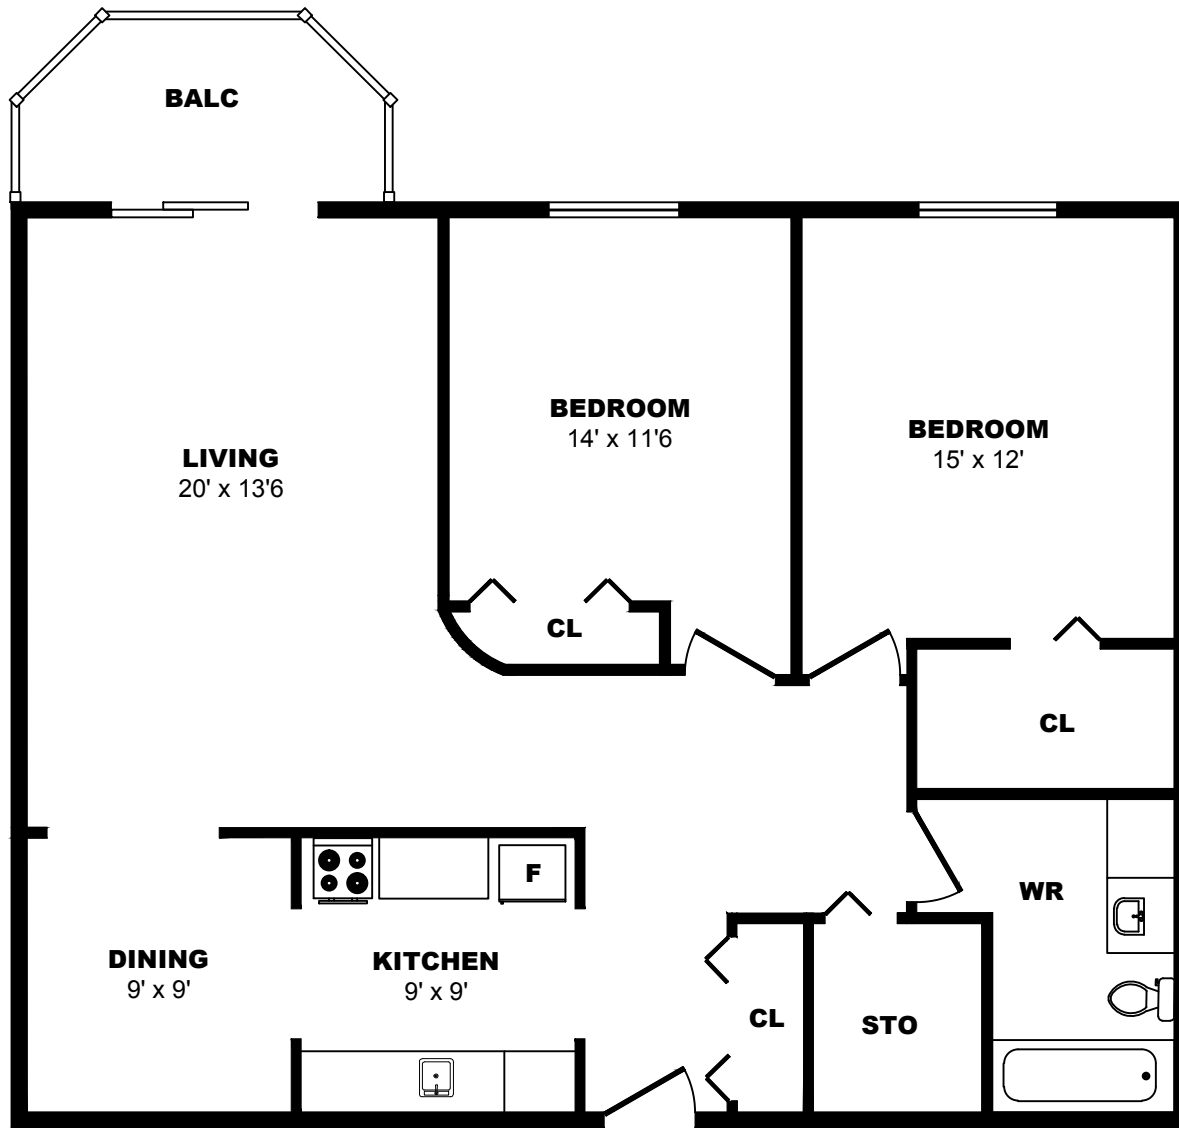

20 Charlotte Lane, Halifax - 2 Bdrm A, 857sf

All dimensions are approximate. Sizes and specifications are subject to change without notice E. & O. E. All illustrations are artist's concept. Actual usable floor space may vary slightly from stated floor area.

40 Charlotte Lane, Halifax - 2 Bdrm A, 1104sf

All dimensions are approximate. Sizes and specifications are subject to change without notice E. & O. E.
 All illustrations are artist's concept. Actual usable floor space may vary slightly from stated floor area.

40 Charlotte Lane, Halifax - 2 Bdrm B, 1382sf

All dimensions are approximate. Sizes and specifications are subject to change without notice E. & O. E. All illustrations are artist's concept. Actual usable floor space may vary slightly from stated floor area.

40 Charlotte Lane, Halifax - 2 Bdrm C, 1427sf

All dimensions are approximate. Sizes and specifications are subject to change without notice E. & O. E. All illustrations are artist's concept. Actual usable floor space may vary slightly from stated floor area.