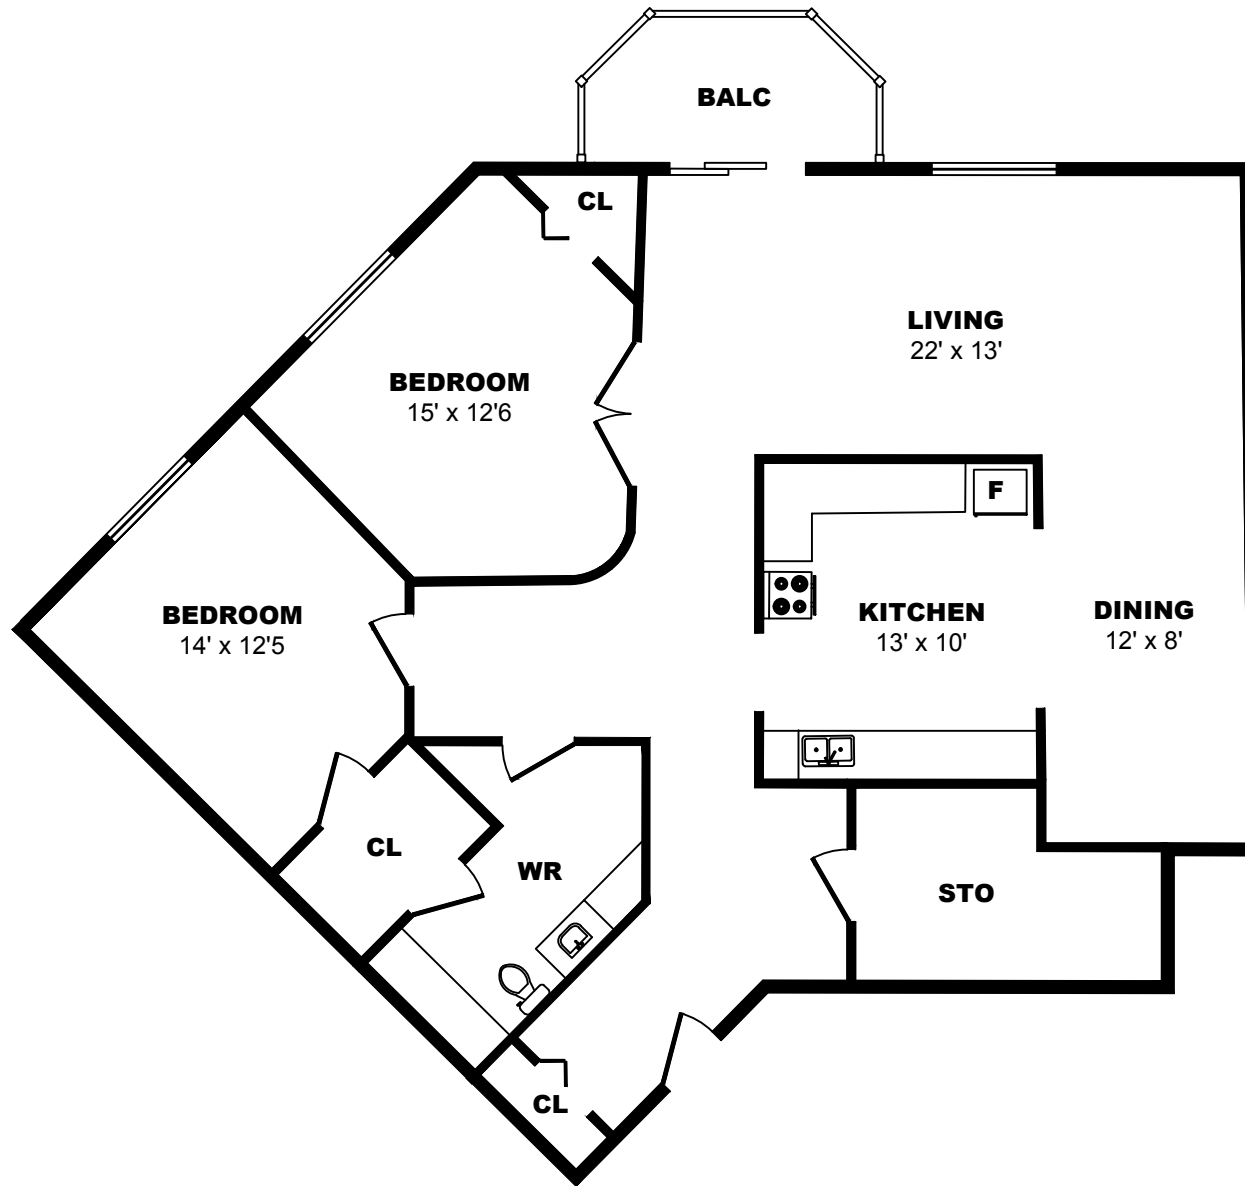

20 Charlotte Lane, Halifax - 2 Bdrm A, 857sf

All dimensions are approximate. Sizes and specifications are subject to change without notice E. & O. E. All illustrations are artist's concept. Actual usable floor space may vary slightly from stated floor area.

40 Charlotte Lane, Halifax - 2 Bdrm A, 1104sf

All dimensions are approximate. Sizes and specifications are subject to change without notice E. & O. E.
 All illustrations are artist's concept. Actual usable floor space may vary slightly from stated floor area.

40 Charlotte Lane, Halifax - 2 Bdrm B, 1382sf

All dimensions are approximate. Sizes and specifications are subject to change without notice E. & O. E. All illustrations are artist's concept. Actual usable floor space may vary slightly from stated floor area.

40 Charlotte Lane, Halifax - 2 Bdrm C, 1427sf

All dimensions are approximate. Sizes and specifications are subject to change without notice E. & O. E. All illustrations are artist's concept. Actual usable floor space may vary slightly from stated floor area.