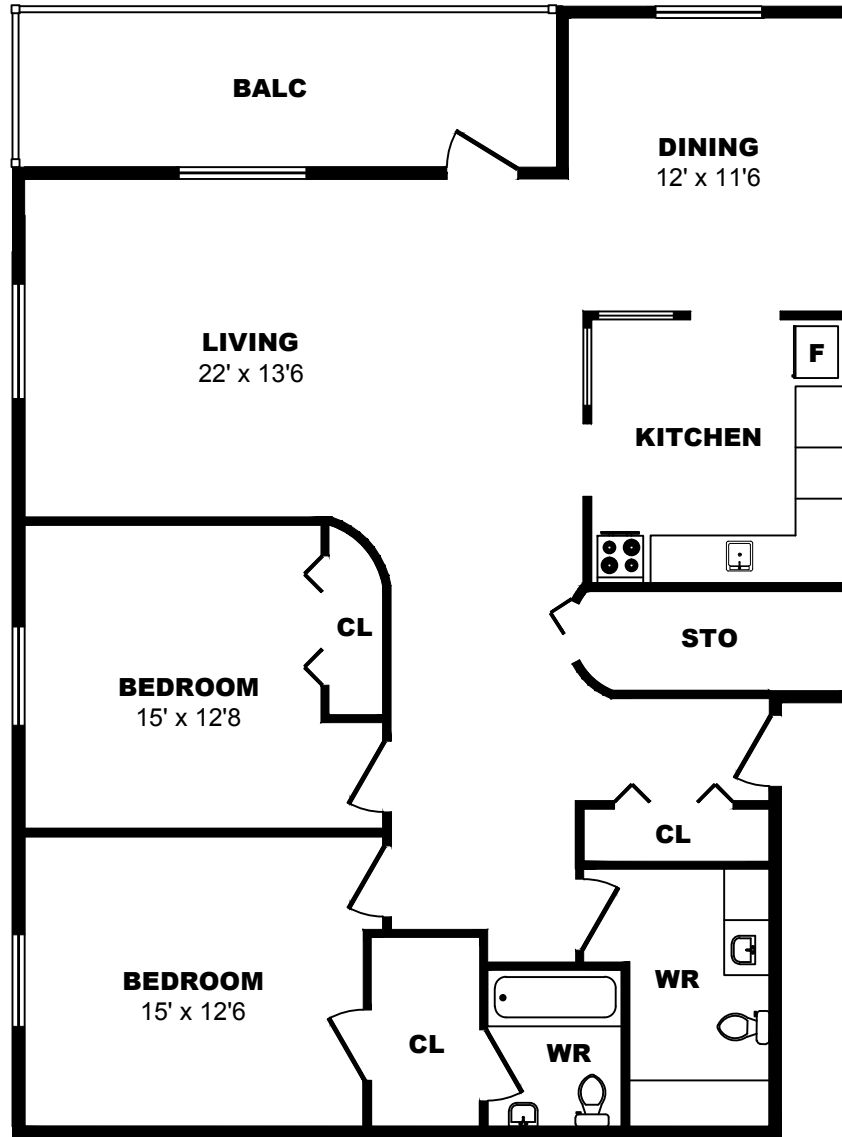

20 Charlotte Lane, Halifax - 2 Bdrm A, 857sf

All dimensions are approximate. Sizes and specifications are subject to change without notice E. & O. E. All illustrations are artist's concept. Actual usable floor space may vary slightly from stated floor area.

40 Charlotte Lane, Halifax - 2 Bdrm A, 1104sf

All dimensions are approximate. Sizes and specifications are subject to change without notice E. & O. E.
 All illustrations are artist's concept. Actual usable floor space may vary slightly from stated floor area.

40 Charlotte Lane, Halifax - 2 Bdrm B, 1382sf

All dimensions are approximate. Sizes and specifications are subject to change without notice E. & O. E. All illustrations are artist's concept. Actual usable floor space may vary slightly from stated floor area.

40 Charlotte Lane, Halifax - 2 Bdrm C, 1427sf

All dimensions are approximate. Sizes and specifications are subject to change without notice E. & O. E. All illustrations are artist's concept. Actual usable floor space may vary slightly from stated floor area.