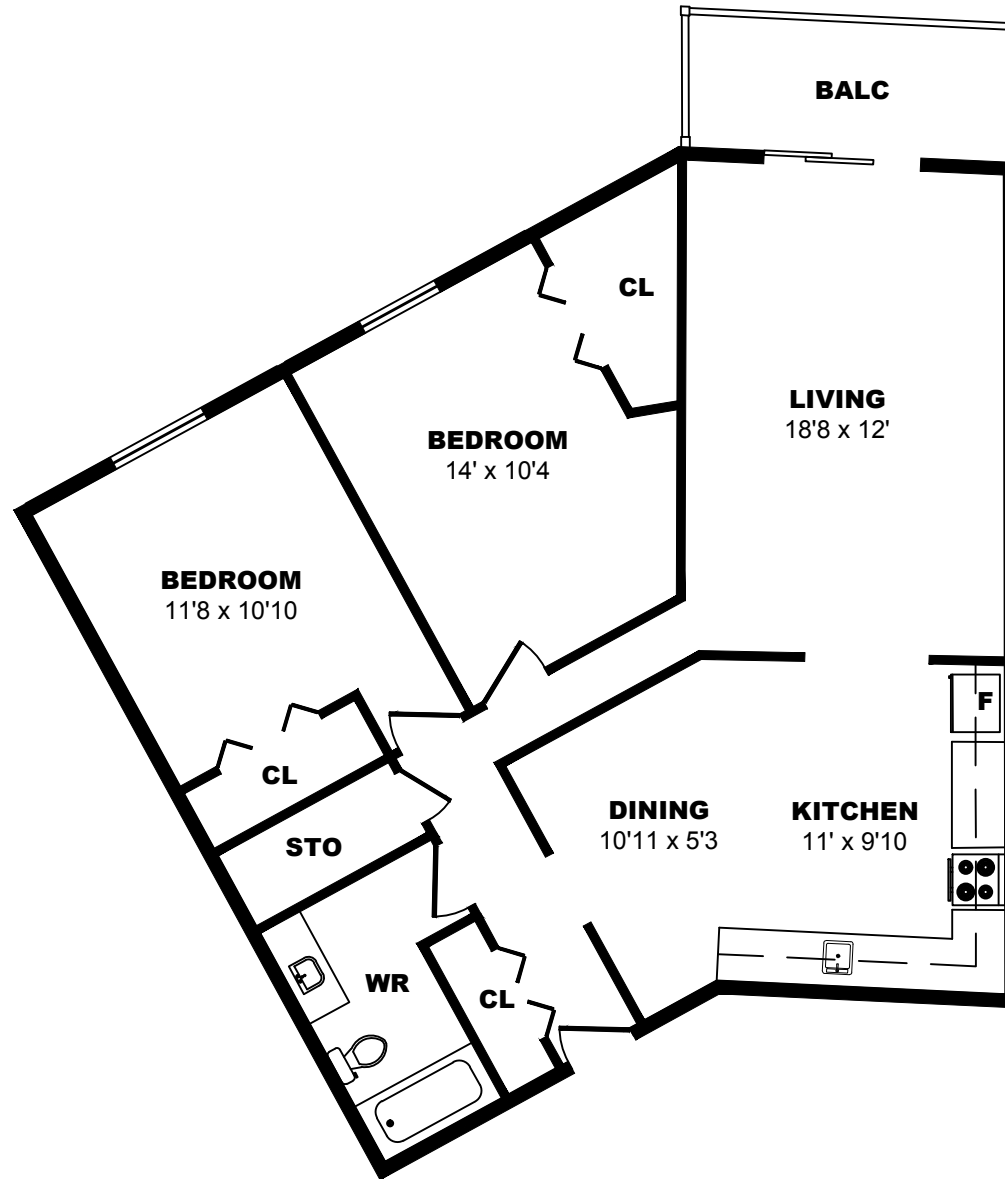

40 Charlotte Lane, Halifax - 2 Bdrm B, 1382sf

All dimensions are approximate. Sizes and specifications are subject to change without notice E. & O. E. All illustrations are artist's concept. Actual usable floor space may vary slightly from stated floor area.

40 Charlotte Lane, Halifax - 2 Bdrm C, 1427sf

All dimensions are approximate. Sizes and specifications are subject to change without notice E. & O. E. All illustrations are artist's concept. Actual usable floor space may vary slightly from stated floor area.

60 Charlotte Lane, Halifax - 2 Bdrm A, 553sf

All dimensions are approximate. Sizes and specifications are subject to change without notice E. & O. E. All illustrations are artist's concept. Actual usable floor space may vary slightly from stated floor area.

80 Charlotte Lane, Halifax - 2 Bdrm A, 945sf

All dimensions are approximate. Sizes and specifications are subject to change without notice E. & O. E. All illustrations are artist's concept. Actual usable floor space may vary slightly from stated floor area.