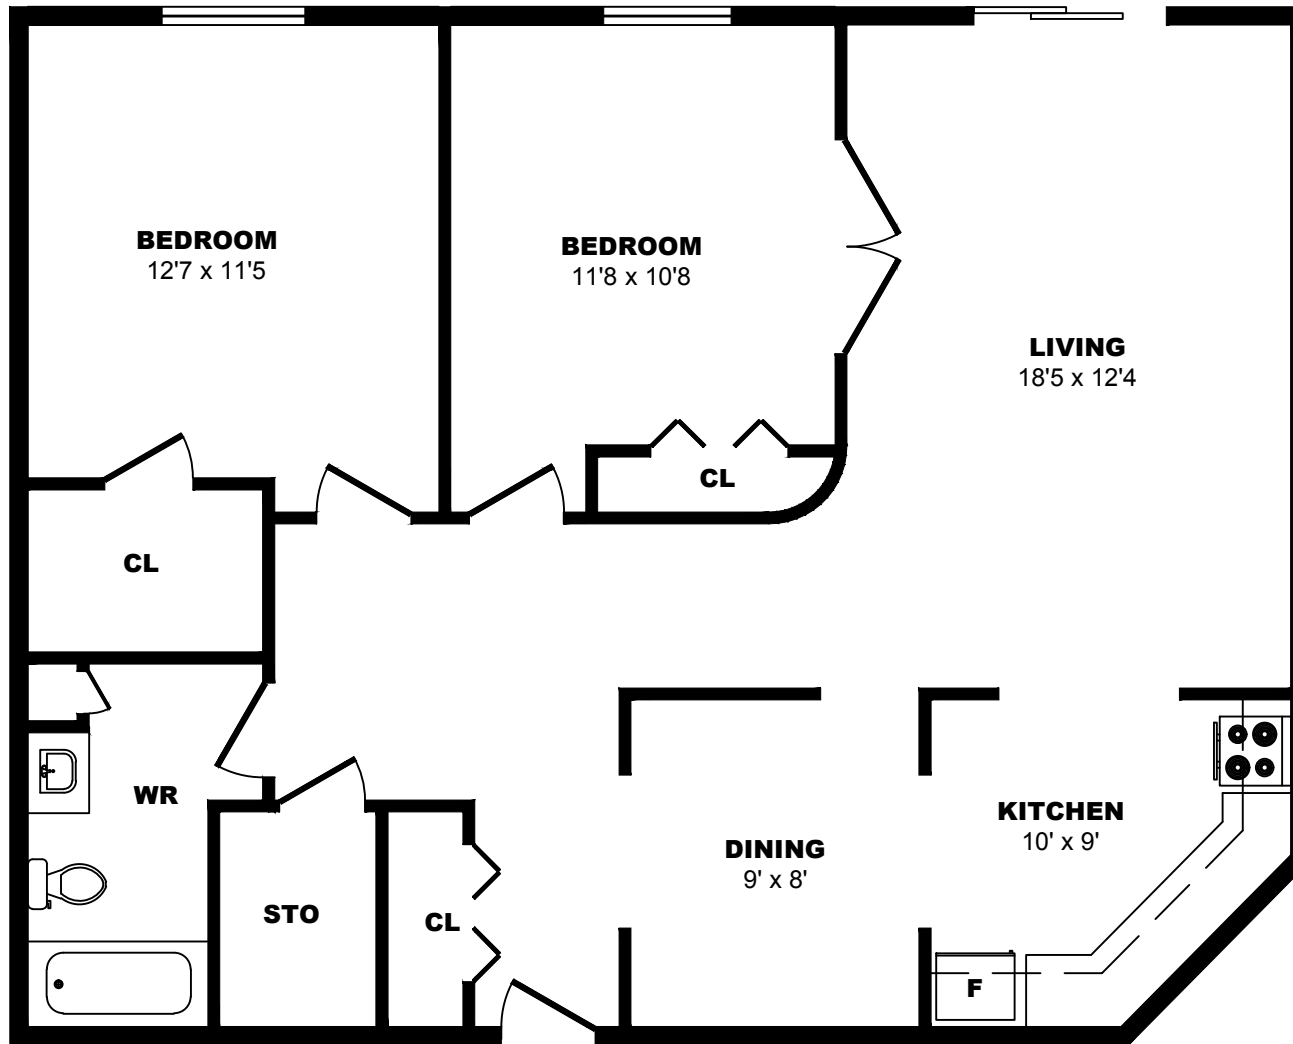

40 Charlotte Lane, Halifax - 2 Bdrm A, 1104sf

All dimensions are approximate. Sizes and specifications are subject to change without notice E. & O. E.
 All illustrations are artist's concept. Actual usable floor space may vary slightly from stated floor area.

40 Charlotte Lane, Halifax - 2 Bdrm B, 1382sf

All dimensions are approximate. Sizes and specifications are subject to change without notice E. & O. E. All illustrations are artist's concept. Actual usable floor space may vary slightly from stated floor area.

40 Charlotte Lane, Halifax - 2 Bdrm C, 1427sf

All dimensions are approximate. Sizes and specifications are subject to change without notice E. & O. E. All illustrations are artist's concept. Actual usable floor space may vary slightly from stated floor area.

60 Charlotte Lane, Halifax - 2 Bdrm A, 553sf

All dimensions are approximate. Sizes and specifications are subject to change without notice E. & O. E. All illustrations are artist's concept. Actual usable floor space may vary slightly from stated floor area.