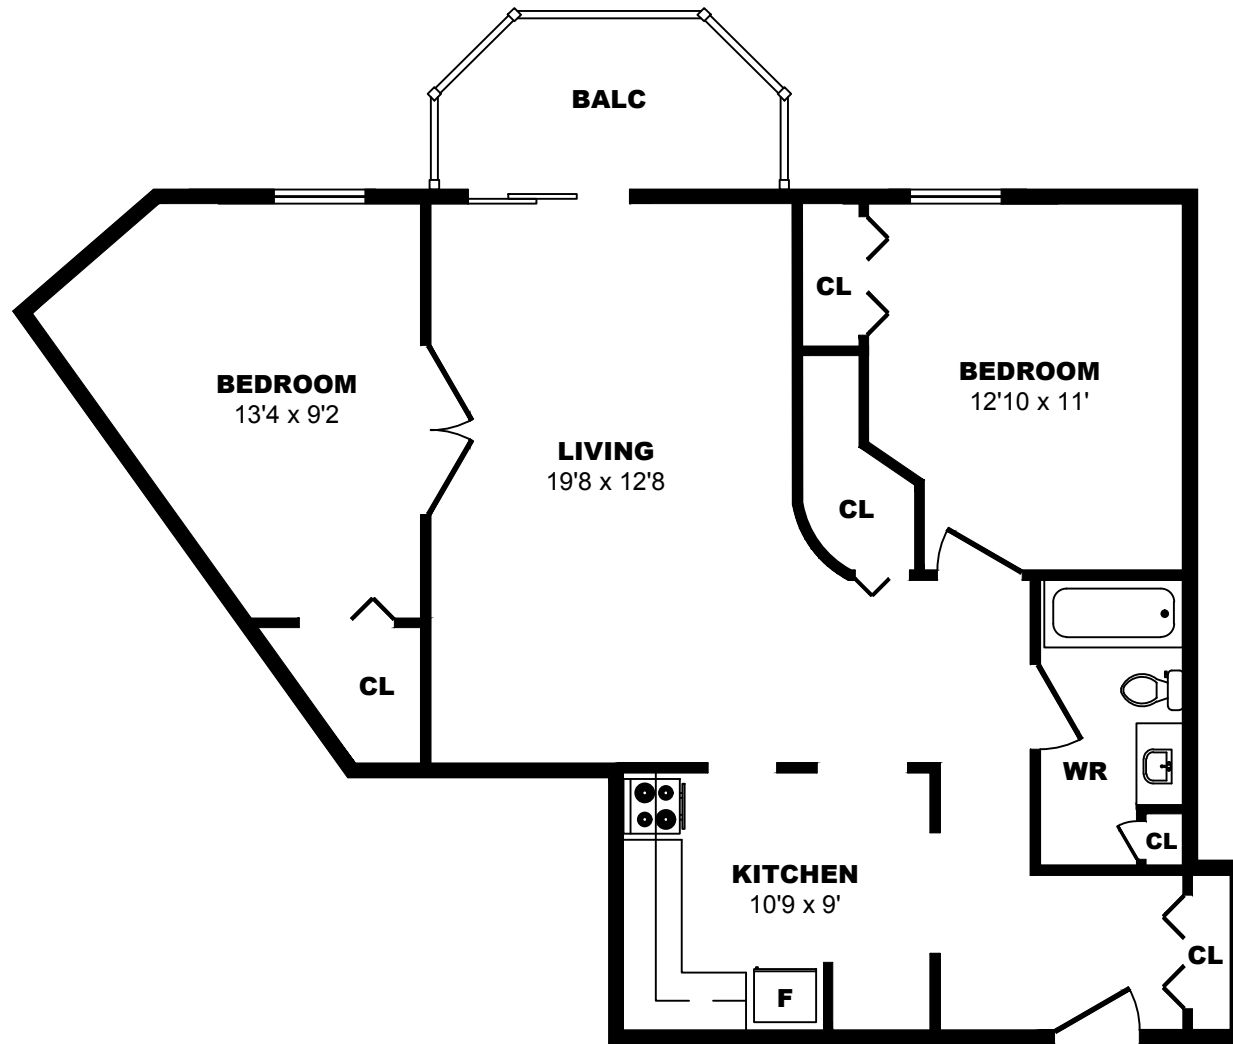

20 Charlotte Lane, Halifax - 1 Bdrm A, 672sf

All dimensions are approximate. Sizes and specifications are subject to change without notice E. & O. E. All illustrations are artist's concept. Actual usable floor space may vary slightly from stated floor area.

20 Charlotte Lane, Halifax - 1 Bdrm B, 979sf

All dimensions are approximate. Sizes and specifications are subject to change without notice E. & O. E. All illustrations are artist's concept. Actual usable floor space may vary slightly from stated floor area.

40 Charlotte Lane, Halifax - 1 Bdrm A, 900sf

All dimensions are approximate. Sizes and specifications are subject to change without notice E. & O. E. All illustrations are artist's concept. Actual usable floor space may vary slightly from stated floor area.

60 Charlotte Lane, Halifax - 1 Bdrm A, 883sf

All dimensions are approximate. Sizes and specifications are subject to change without notice E. & O. E.
All illustrations are artist's concept. Actual usable floor space may vary slightly from stated floor area.