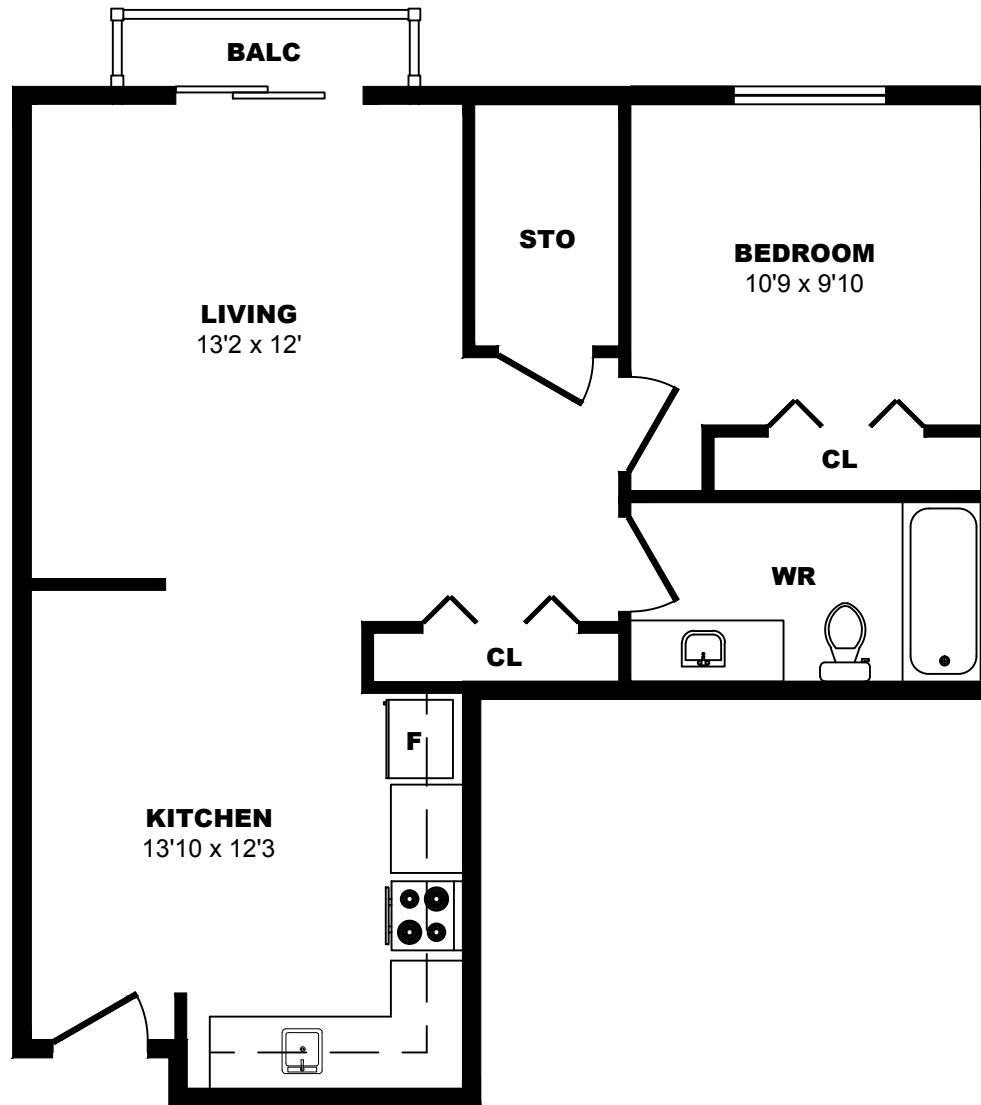

20 Charlotte Lane, Halifax - 1 Bdrm A, 672sf

All dimensions are approximate. Sizes and specifications are subject to change without notice E. & O. E. All illustrations are artist's concept. Actual usable floor space may vary slightly from stated floor area.

20 Charlotte Lane, Halifax - 1 Bdrm B, 979sf

All dimensions are approximate. Sizes and specifications are subject to change without notice E. & O. E. All illustrations are artist's concept. Actual usable floor space may vary slightly from stated floor area.

40 Charlotte Lane, Halifax - 1 Bdrm A, 900sf

All dimensions are approximate. Sizes and specifications are subject to change without notice E. & O. E. All illustrations are artist's concept. Actual usable floor space may vary slightly from stated floor area.

60 Charlotte Lane, Halifax - 1 Bdrm A, 883sf

All dimensions are approximate. Sizes and specifications are subject to change without notice E. & O. E.
All illustrations are artist's concept. Actual usable floor space may vary slightly from stated floor area.