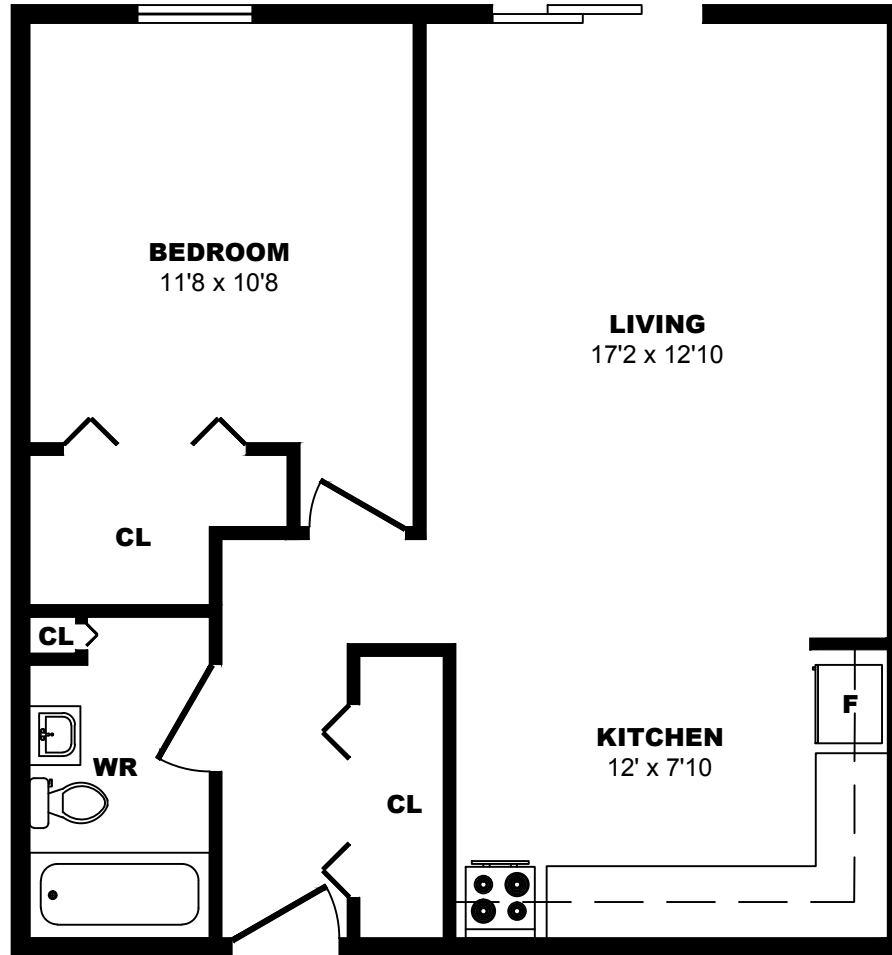

20 Charlotte Lane, Halifax - 1 Bdrm A, 672sf

All dimensions are approximate. Sizes and specifications are subject to change without notice E. & O. E. All illustrations are artist's concept. Actual usable floor space may vary slightly from stated floor area.

20 Charlotte Lane, Halifax - 1 Bdrm B, 979sf

All dimensions are approximate. Sizes and specifications are subject to change without notice E. & O. E. All illustrations are artist's concept. Actual usable floor space may vary slightly from stated floor area.

40 Charlotte Lane, Halifax - 1 Bdrm A, 900sf

All dimensions are approximate. Sizes and specifications are subject to change without notice E. & O. E. All illustrations are artist's concept. Actual usable floor space may vary slightly from stated floor area.

60 Charlotte Lane, Halifax - 1 Bdrm A, 883sf

All dimensions are approximate. Sizes and specifications are subject to change without notice E. & O. E.
All illustrations are artist's concept. Actual usable floor space may vary slightly from stated floor area.