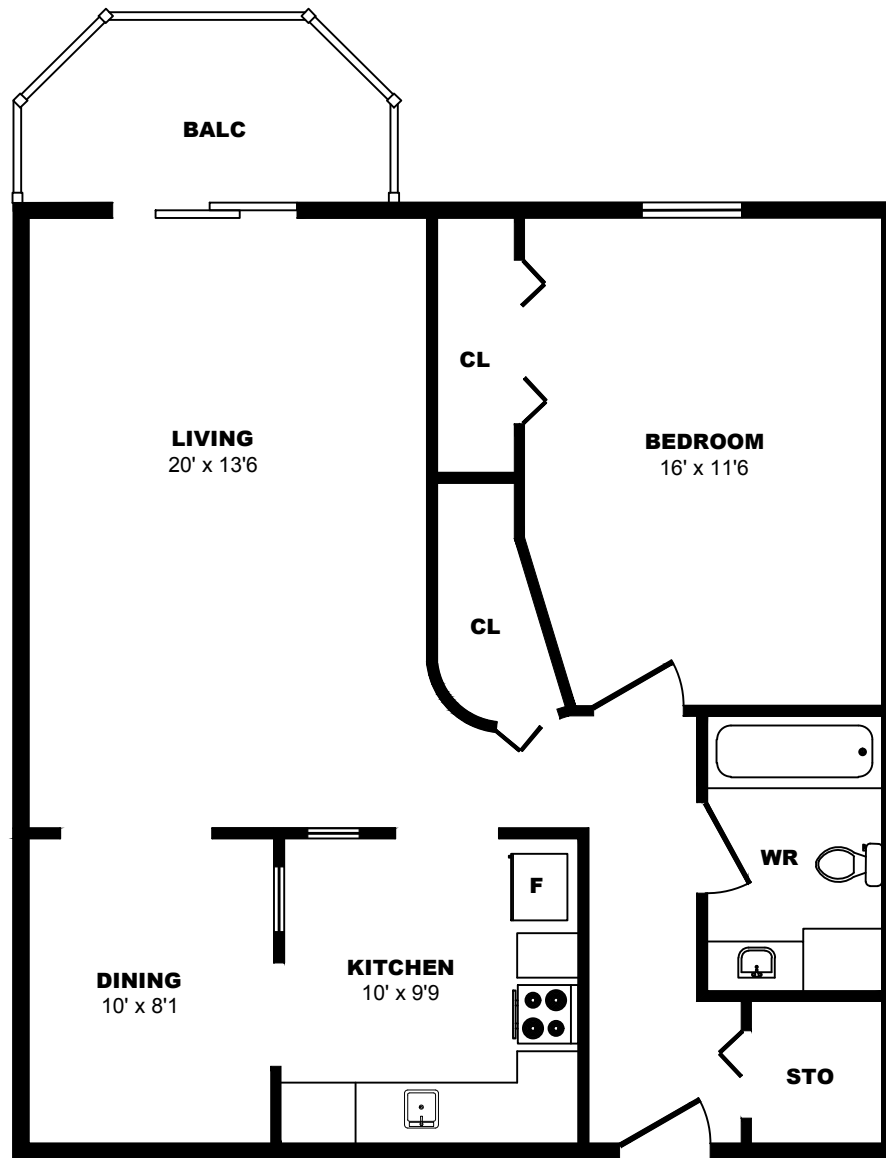

20 Charlotte Lane, Halifax - 1 Bdrm A, 672sf

All dimensions are approximate. Sizes and specifications are subject to change without notice E. & O. E. All illustrations are artist's concept. Actual usable floor space may vary slightly from stated floor area.

20 Charlotte Lane, Halifax - 1 Bdrm B, 979sf

All dimensions are approximate. Sizes and specifications are subject to change without notice E. & O. E. All illustrations are artist's concept. Actual usable floor space may vary slightly from stated floor area.

40 Charlotte Lane, Halifax - 1 Bdrm A, 900sf

All dimensions are approximate. Sizes and specifications are subject to change without notice E. & O. E. All illustrations are artist's concept. Actual usable floor space may vary slightly from stated floor area.

60 Charlotte Lane, Halifax - 1 Bdrm A, 883sf

All dimensions are approximate. Sizes and specifications are subject to change without notice E. & O. E.
All illustrations are artist's concept. Actual usable floor space may vary slightly from stated floor area.