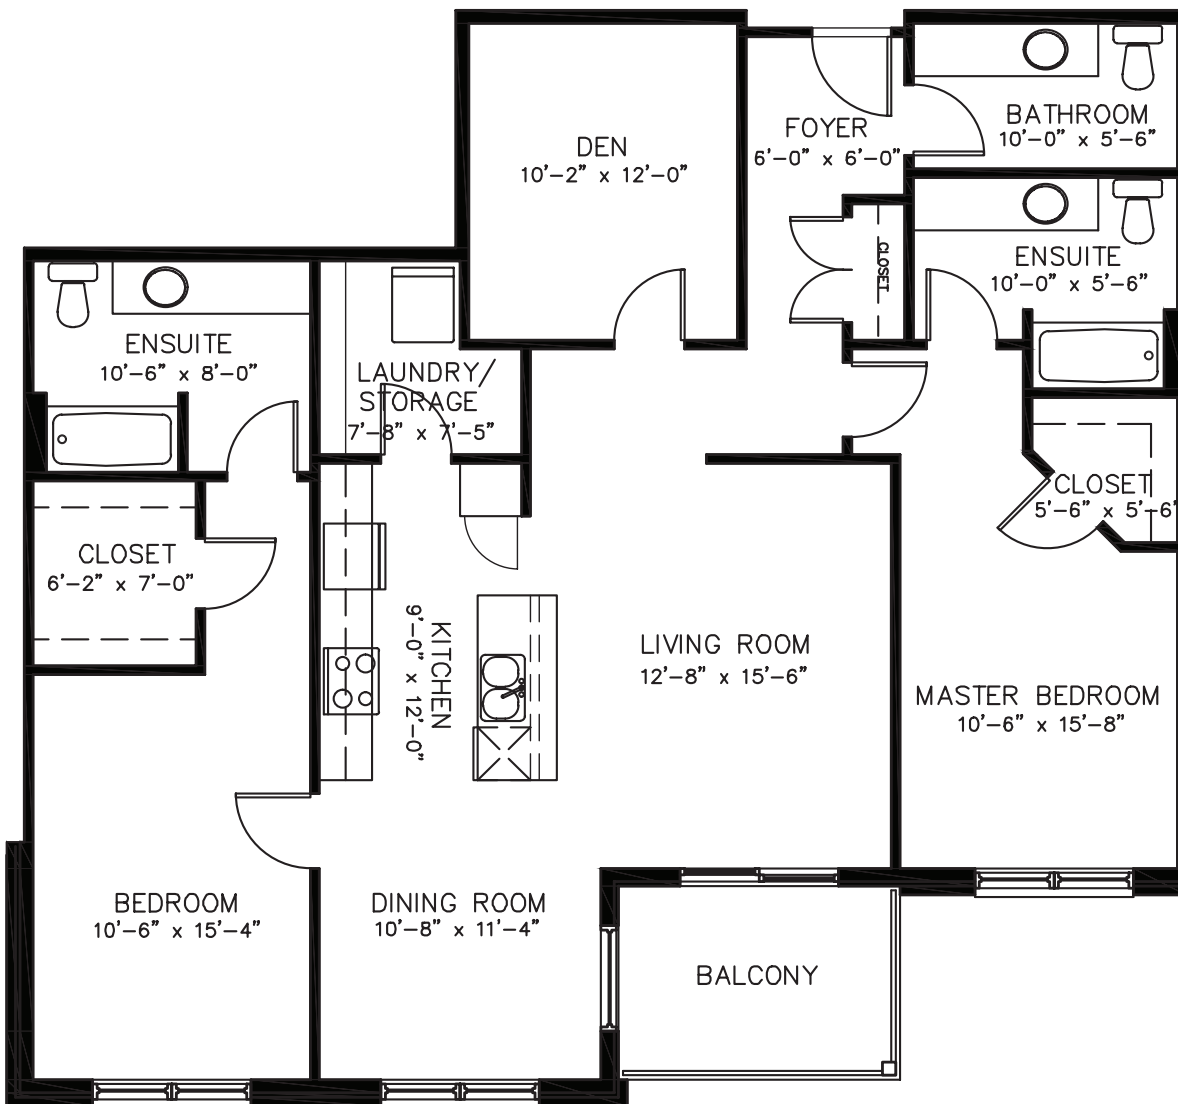

Unit Type C

1,407 sq.ft. (+ BALCONY 78 sq.ft.)

All dimensions are approximate. Sizes and specifications are subject to change without notice. E & O.E. All illustrations are artist's concept. Actual usable floor space may vary slightly from stated floor area.

Toutes les dimensions sont approximatives. Les grandeurs et les spécifications sont modifiables sans préavis. SEO. Toutes les illustrations sont des vues d'artiste. L'espace utile véritable des planchers peut varier légèrement des aires de plancher stipulées.