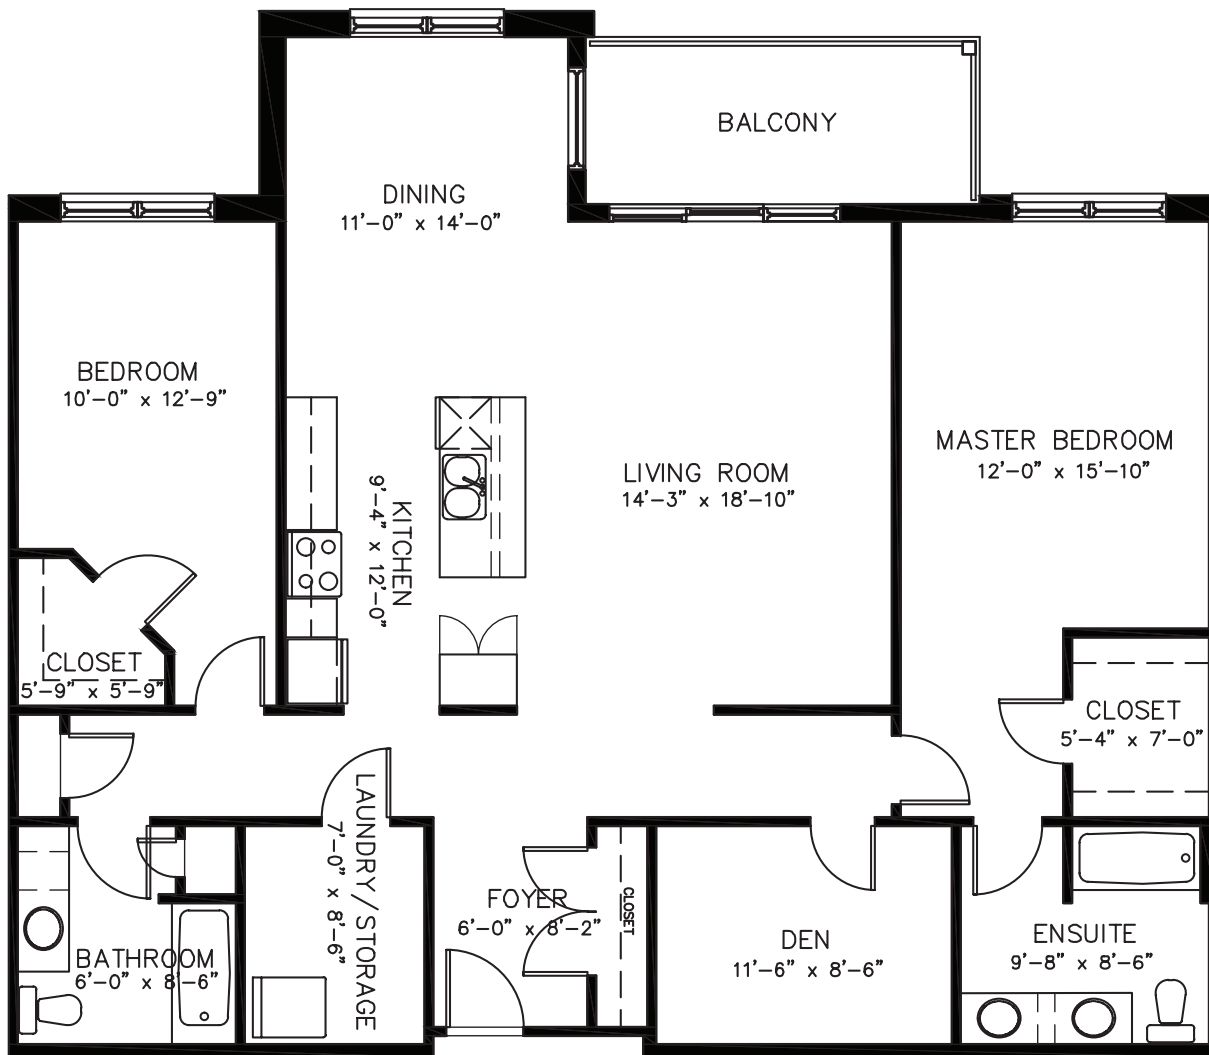

Unit Type A1

1,565 sq.ft. (+ BALCONY 120 sq.ft.)

All dimensions are approximate. Sizes and specifications are subject to change without notice. E & O.E. All illustrations are artist's concept. Actual usable floor space may vary slightly from stated floor area.

Toutes les dimensions sont approximatives. Les grandeurs et les spécifications sont modifiables sans préavis. SEO. Toutes les illustrations sont des vues d'artiste. L'espace utile véritable des planchers peut varier légèrement des aires de plancher stipulées.

Unit Type A

1,556 sq.ft. (+ BALCONY 107 sq.ft.)

All dimensions are approximate. Sizes and specifications are subject to change without notice. E & O.E. All illustrations are artist's concept. Actual usable floor space may vary slightly from stated floor area.

Unit Type B

1,485 sq.ft. (+ BALCONY 122 sq.ft.)

All dimensions are approximate. Sizes and specifications are subject to change without notice. E & O.E. All illustrations are artist's concept. Actual usable floor space may vary slightly from stated floor area.