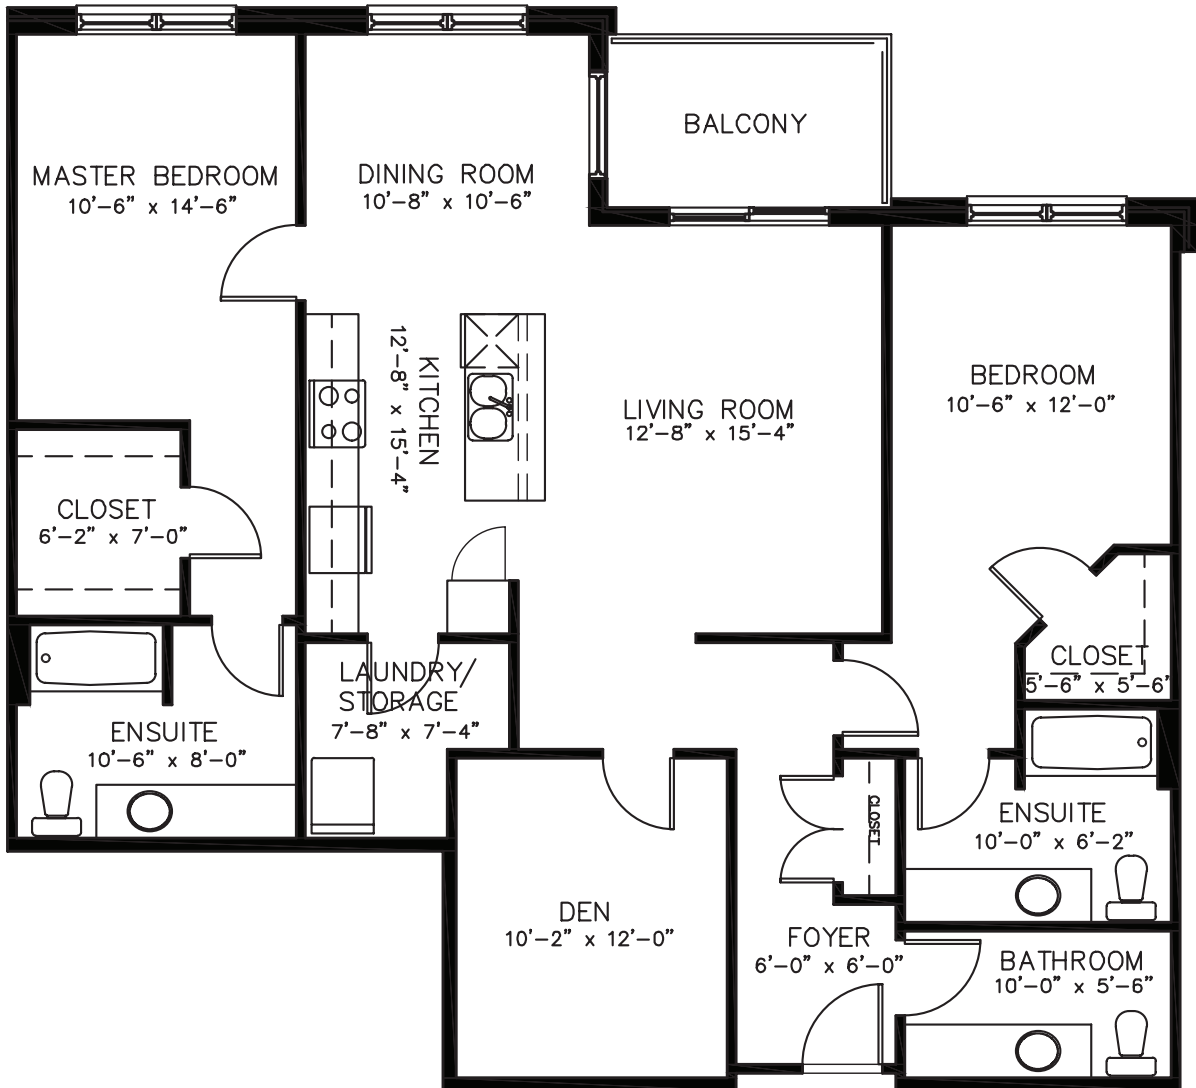

Unit Type C1

1,390 sq.ft. (+ BALCONY 69 sq.ft.)

All dimensions are approximate. Sizes and specifications are subject to change without notice. E & O.E. All illustrations are artist's concept. Actual usable floor space may vary slightly from stated floor area.

Toutes les dimensions sont approximatives. Les grandeurs et les spécifications sont modifiables sans préavis. SEO. Toutes les illustrations sont des vues d'artiste. L'espace utile véritable des planchers peut varier légèrement des aires de plancher stipulées.