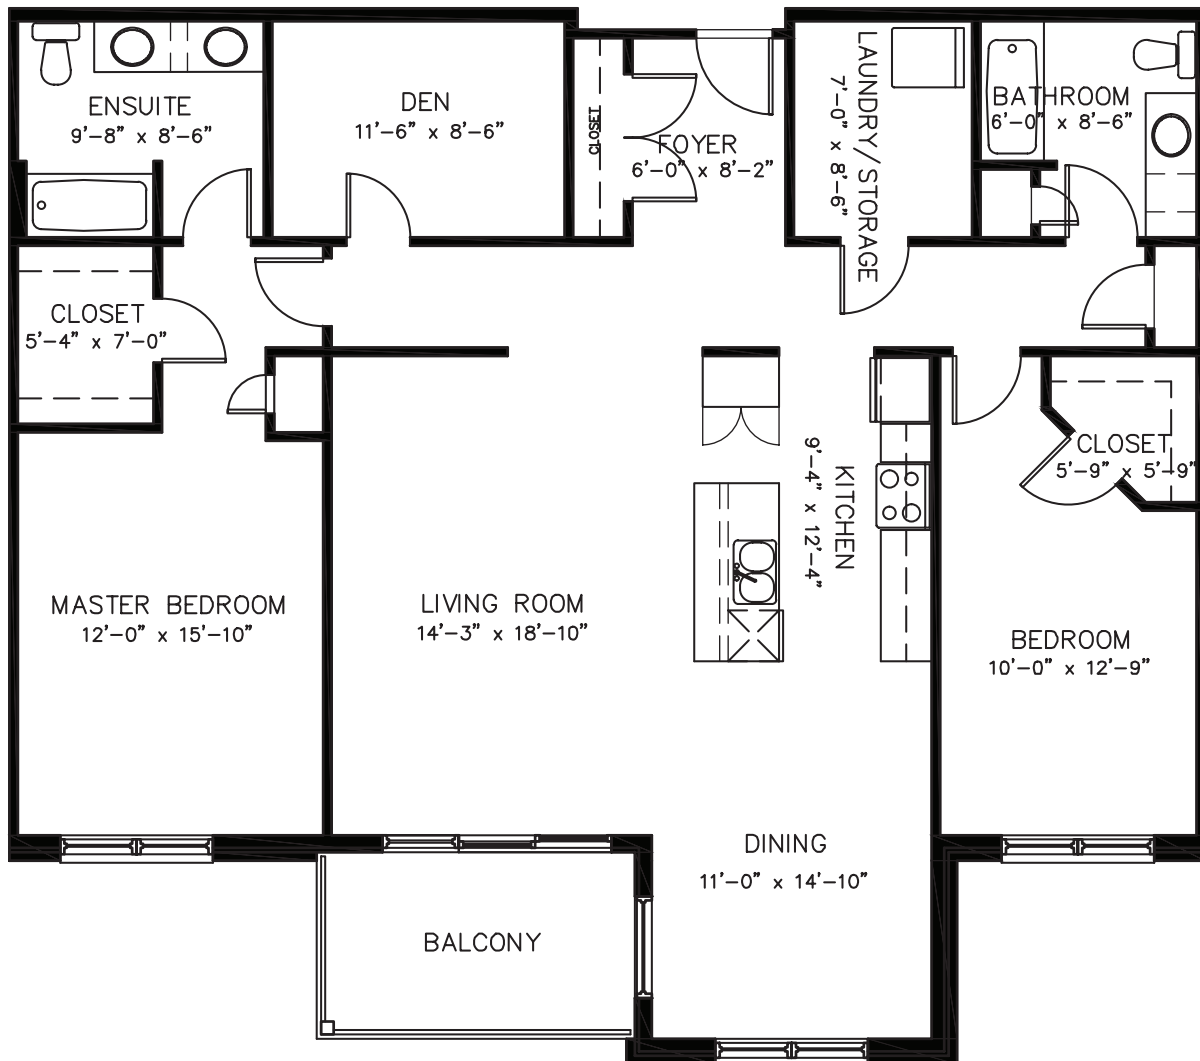

Unit Type A1

1,565 sq.ft. (+ BALCONY 120 sq.ft.)

All dimensions are approximate. Sizes and specifications are subject to change without notice. E & O.E. All illustrations are artist's concept. Actual usable floor space may vary slightly from stated floor area.

Toutes les dimensions sont approximatives. Les grandeurs et les spécifications sont modifiables sans préavis. SEO. Toutes les illustrations sont des vues d'artiste. L'espace utile véritable des planchers peut varier légèrement des aires de plancher stipulées.

Unit Type A

1,556 sq.ft. (+ BALCONY 107 sq.ft.)

All dimensions are approximate. Sizes and specifications are subject to change without notice. E & O.E. All illustrations are artist's concept. Actual usable floor space may vary slightly from stated floor area.

Unit Type B

1,485 sq.ft. (+ BALCONY 122 sq.ft.)

All dimensions are approximate. Sizes and specifications are subject to change without notice. E & O.E. All illustrations are artist's concept. Actual usable floor space may vary slightly from stated floor area.