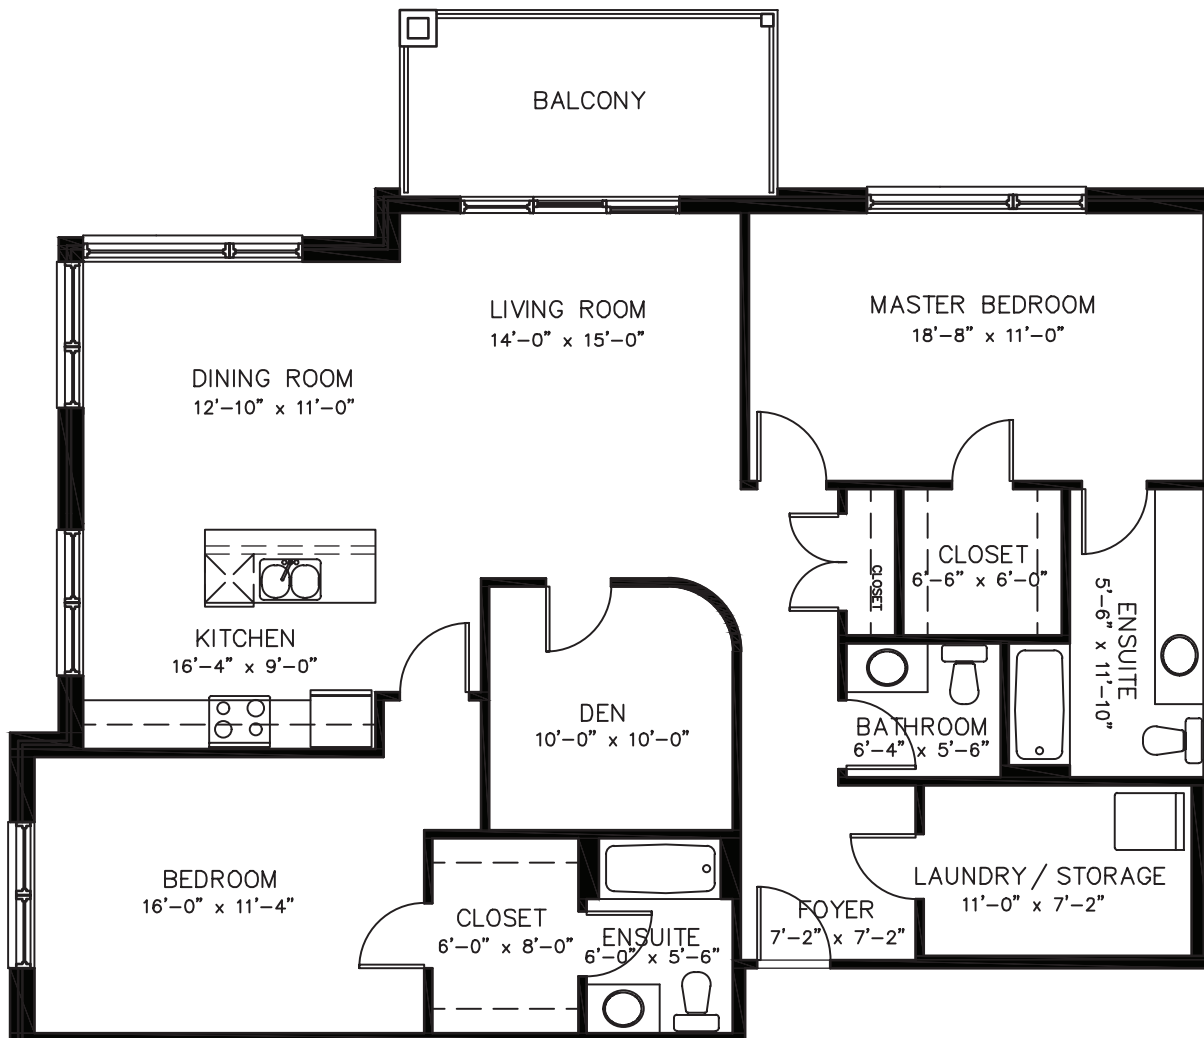

Unit Type A1

1,565 sq.ft. (+ BALCONY 120 sq.ft.)

All dimensions are approximate. Sizes and specifications are subject to change without notice. E & O.E. All illustrations are artist's concept. Actual usable floor space may vary slightly from stated floor area.

Unit Type A

1,556 sq.ft. (+ BALCONY 107 sq.ft.)

All dimensions are approximate. Sizes and specifications are subject to change without notice. E & O.E. All illustrations are artist's concept. Actual usable floor space may vary slightly from stated floor area.

Toutes les dimensions sont approximatives. Les grandeurs et les spécifications sont modifiables sans préavis. SEO. Toutes les illustrations sont des vues d'artiste. L'espace utile véritable des planchers peut varier légèrement des aires de plancher stipulées.

Unit Type B

1,485 sq.ft. (+ BALCONY 122 sq.ft.)

All dimensions are approximate. Sizes and specifications are subject to change without notice. E & O.E. All illustrations are artist's concept. Actual usable floor space may vary slightly from stated floor area.