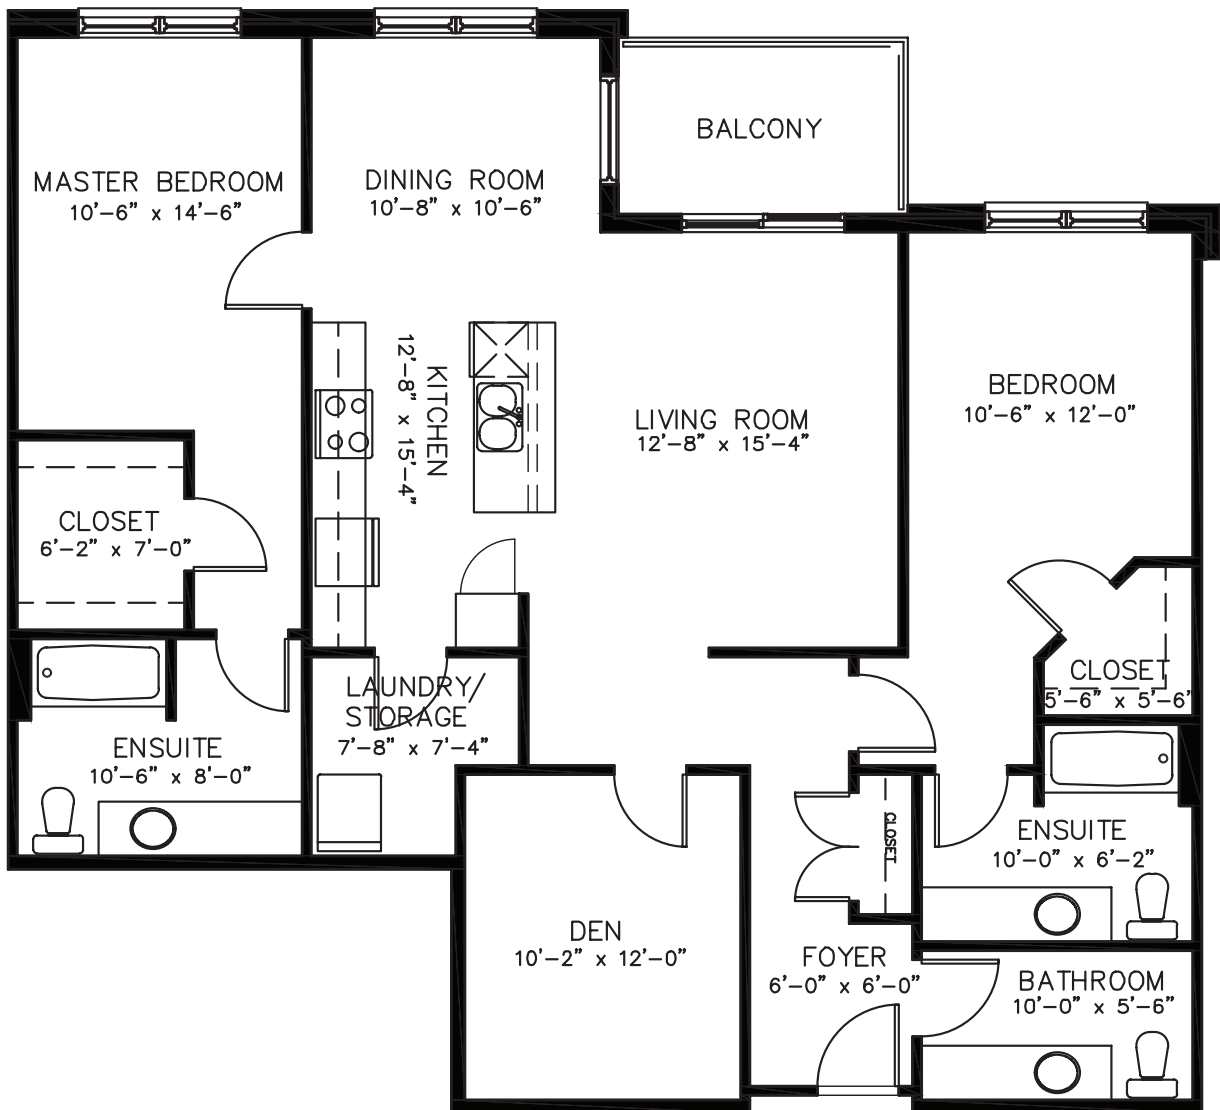

Unit Type C2 (accessible)

1,389 sq.ft. (+ BALCONY 69 sq.ft.)

All dimensions are approximate. Sizes and specifications are subject to change without notice. E & O.E. All illustrations are artist's concept. Actual usable floor space may vary slightly from stated floor area.

Toutes les dimensions sont approximatives. Les grandeurs et les spécifications sont modifiables sans préavis. SEO. Toutes les illustrations sont des vues d'artiste. L'espace utile véritable des planchers peut varier légèrement des aires de plancher stipulées.