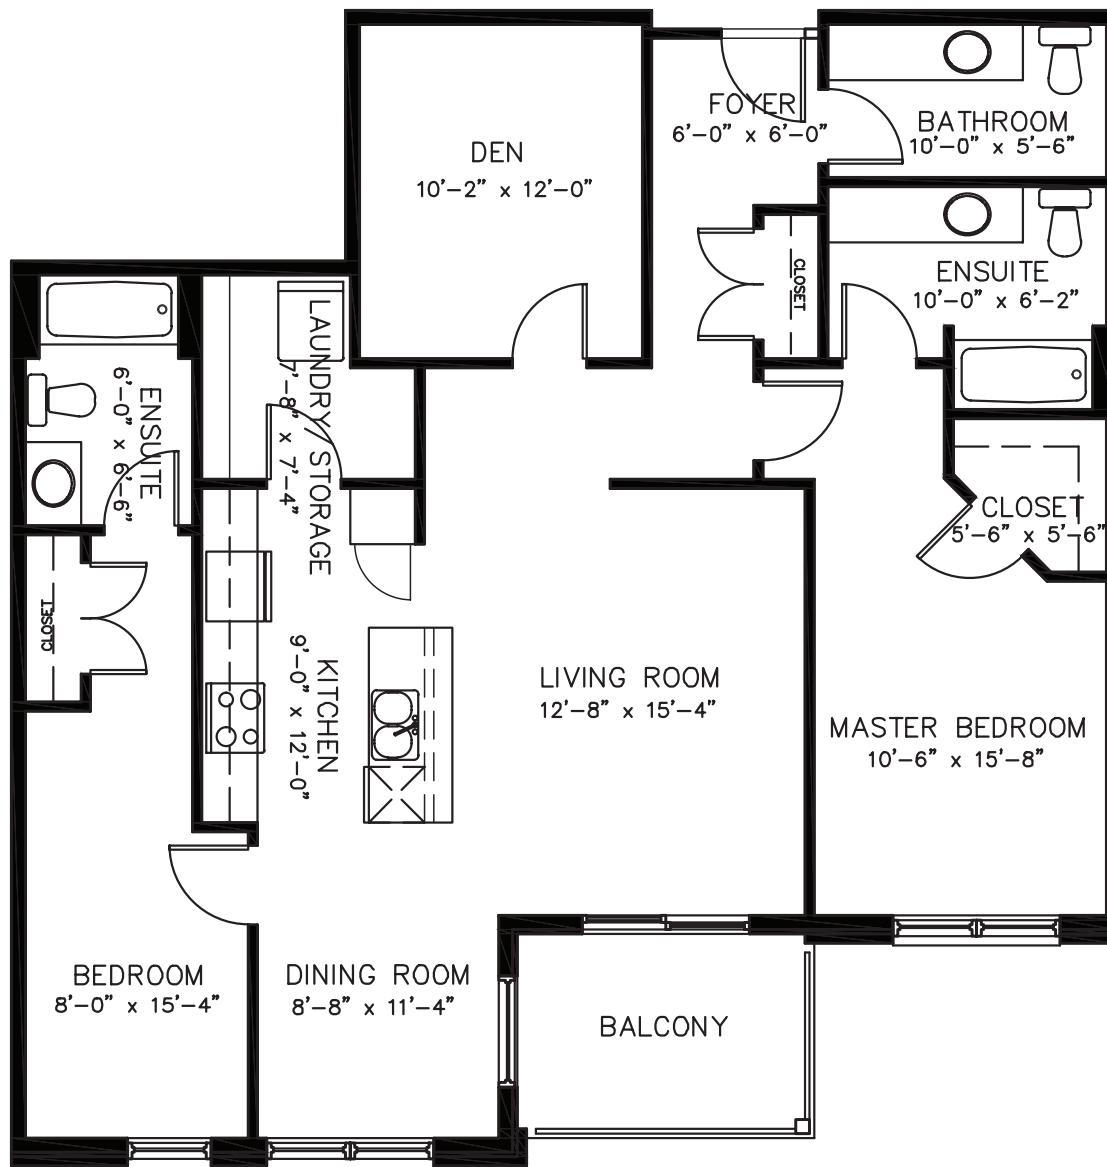

Unit Type E

1,266 sq.ft.
(+ BALCONY 78 sq.ft.)

All dimensions are approximate. Sizes and specifications are subject to change without notice. E & O.E. All illustrations are artist's concept. Actual usable floor space may vary slightly from stated floor area.

Toutes les dimensions sont approximatives. Les grandeurs et les spécifications sont modifiables sans préavis. SEO. Toutes les illustrations sont des vues d'artiste. L'espace utile véritable des planchers peut varier légèrement des aires de plancher stipulées.