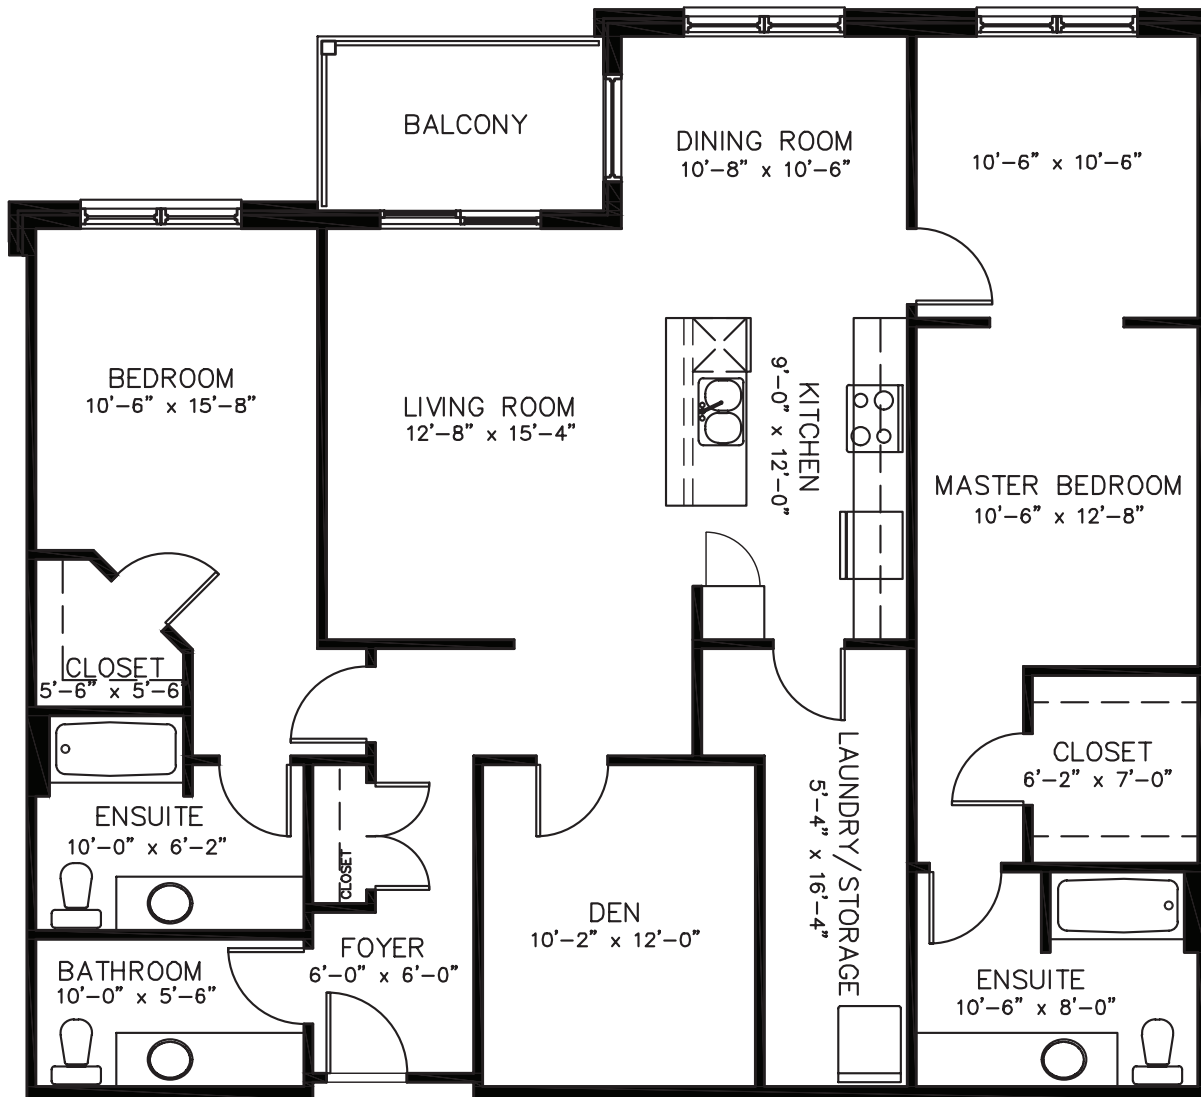

Unit Type D

1,537 sq.ft. (+ BALCONY 69 sq.ft.)

All dimensions are approximate. Sizes and specifications are subject to change without notice. E & O.E. All illustrations are artist's concept. Actual usable floor space may vary slightly from stated floor area.

Toutes les dimensions sont approximatives. Les grandeurs et les spécifications sont modifiables sans préavis. SEO. Toutes les illustrations sont des vues d'artiste. L'espace utile véritable des planchers peut varier légèrement des aires de plancher stipulées.