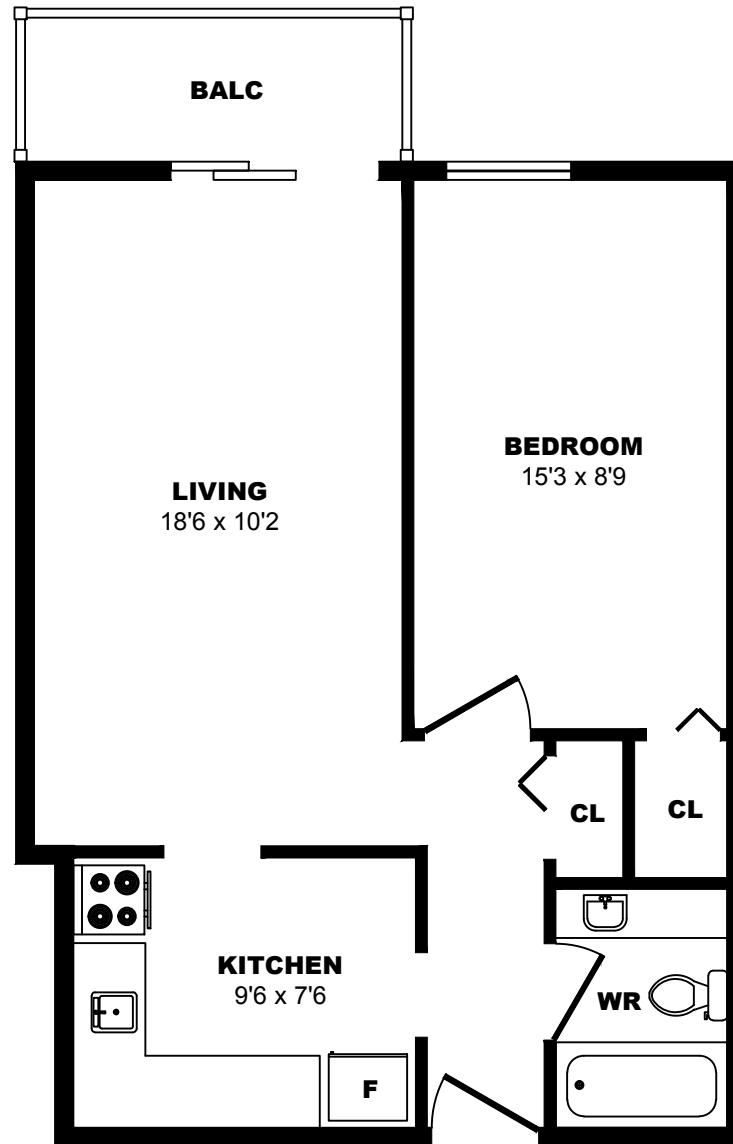

1620 Ave Victoria, Montreal - 1 Bdrm B, 560sf

All dimensions are approximate. Sizes and specifications are subject to change without notice E. & O. E.
All illustrations are artist's concept. Actual usable floor space may vary slightly from stated floor area.

1620 Ave Victoria, Montreal - 1 Bdrm H, 700sf

All dimensions are approximate. Sizes and specifications are subject to change without notice E. & O. E.
All illustrations are artist's concept. Actual usable floor space may vary slightly from stated floor area.

1620 Ave Victoria, Montreal - 1 Bdrm I, 670sf

All dimensions are approximate. Sizes and specifications are subject to change without notice E. & O. E.
All illustrations are artist's concept. Actual usable floor space may vary slightly from stated floor area.

1620 Ave Victoria, Montreal - 1 Bdrm J, 480sf

All dimensions are approximate. Sizes and specifications are subject to change without notice E. & O. E.
All illustrations are artist's concept. Actual usable floor space may vary slightly from stated floor area.