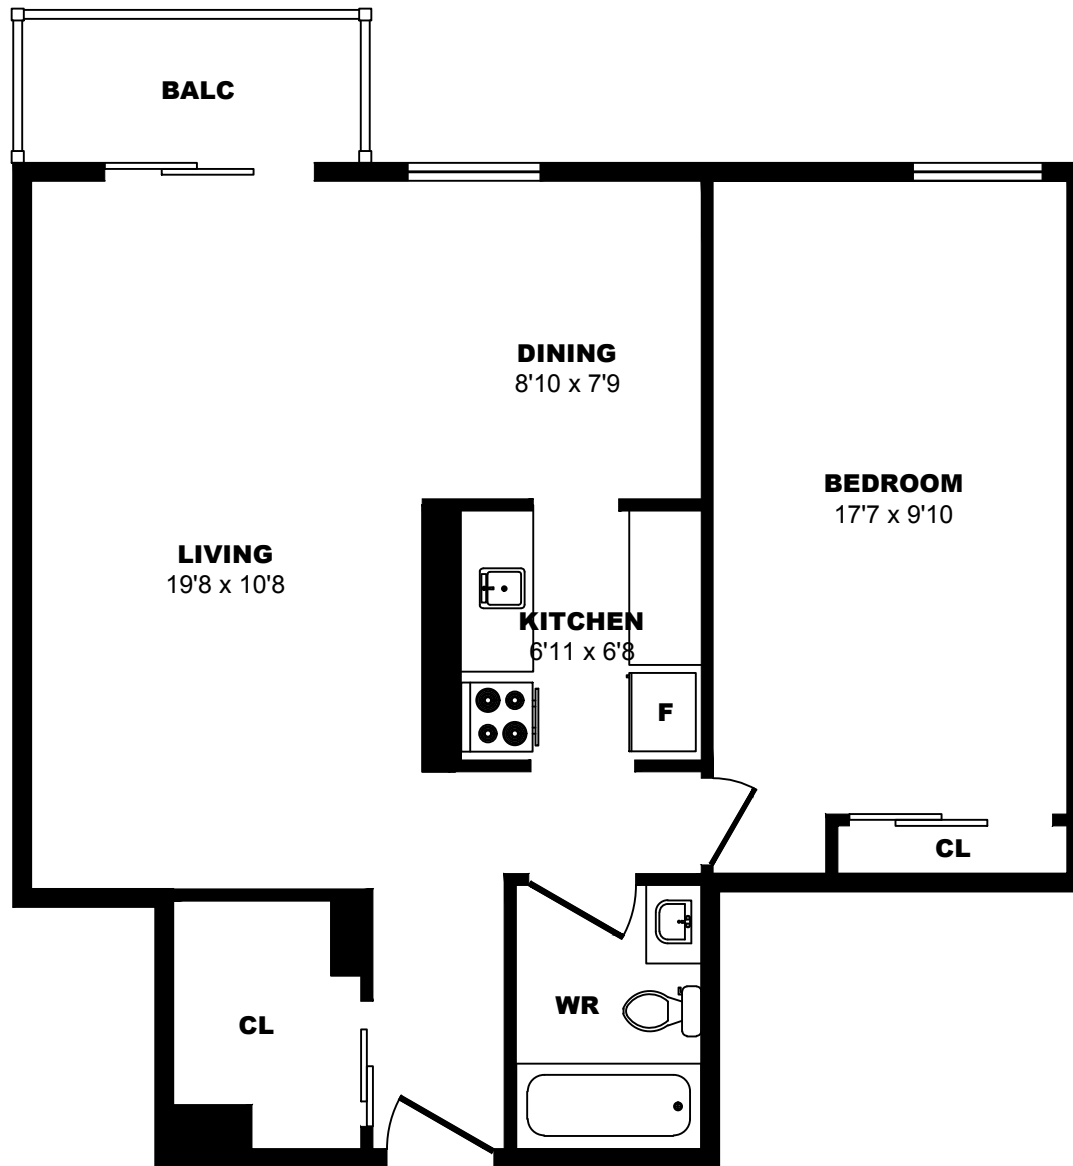

1620 Ave Victoria, Montreal - 1 Bdrm B, 560sf

All dimensions are approximate. Sizes and specifications are subject to change without notice E. & O. E.
All illustrations are artist's concept. Actual usable floor space may vary slightly from stated floor area.

1620 Ave Victoria, Montreal - 1 Bdrm C, 560sf

All dimensions are approximate. Sizes and specifications are subject to change without notice E. & O. E.
All illustrations are artist's concept. Actual usable floor space may vary slightly from stated floor area.

1620 Ave Victoria, Montreal - 1 Bdrm D, 700sf

All dimensions are approximate. Sizes and specifications are subject to change without notice E. & O. E.
All illustrations are artist's concept. Actual usable floor space may vary slightly from stated floor area.

1620 Ave Victoria, Montreal - 1 Bdrm E, 700sf

All dimensions are approximate. Sizes and specifications are subject to change without notice E. & O. E.
All illustrations are artist's concept. Actual usable floor space may vary slightly from stated floor area.