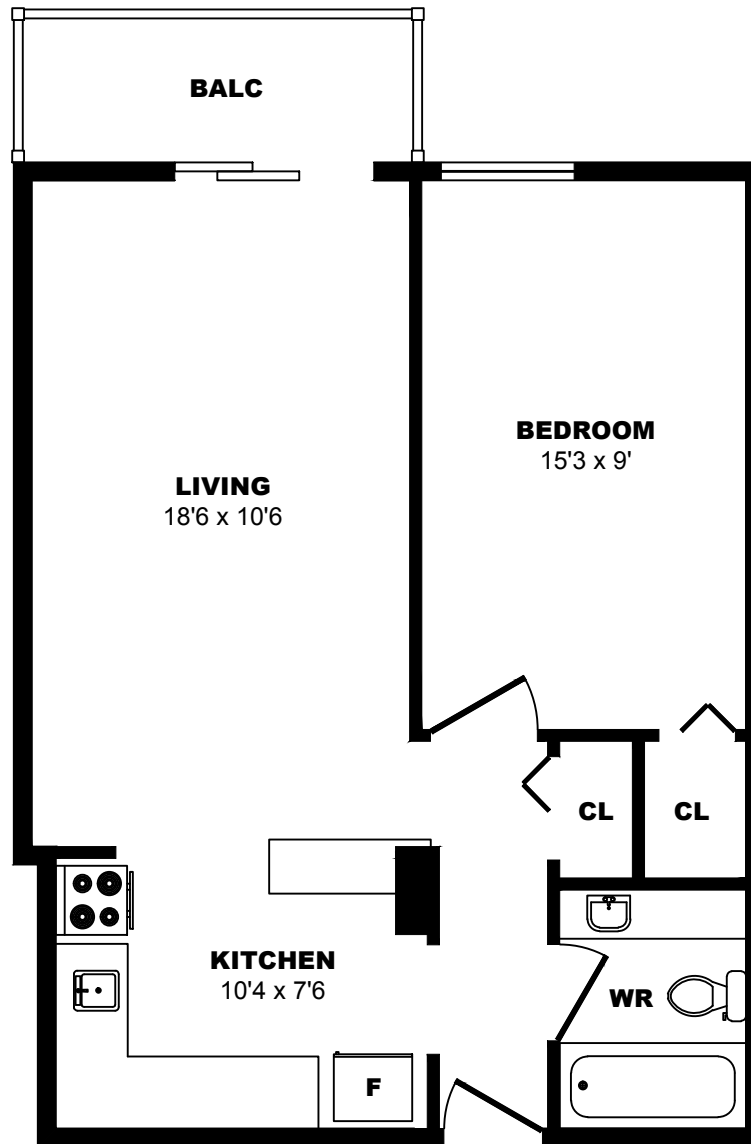

1620 Ave Victoria, Montreal - 1 Bdrm D, 700sf

All dimensions are approximate. Sizes and specifications are subject to change without notice E. & O. E.
All illustrations are artist's concept. Actual usable floor space may vary slightly from stated floor area.

1620 Ave Victoria, Montreal - 1 Bdrm E, 700sf

All dimensions are approximate. Sizes and specifications are subject to change without notice E. & O. E.
All illustrations are artist's concept. Actual usable floor space may vary slightly from stated floor area.

1620 Ave Victoria, Montreal - 1 Bdrm F, 570sf

All dimensions are approximate. Sizes and specifications are subject to change without notice E. & O. E.
All illustrations are artist's concept. Actual usable floor space may vary slightly from stated floor area.

1620 Ave Victoria, Montreal - 1 Bdrm G, 560sf

All dimensions are approximate. Sizes and specifications are subject to change without notice E. & O. E.
All illustrations are artist's concept. Actual usable floor space may vary slightly from stated floor area.