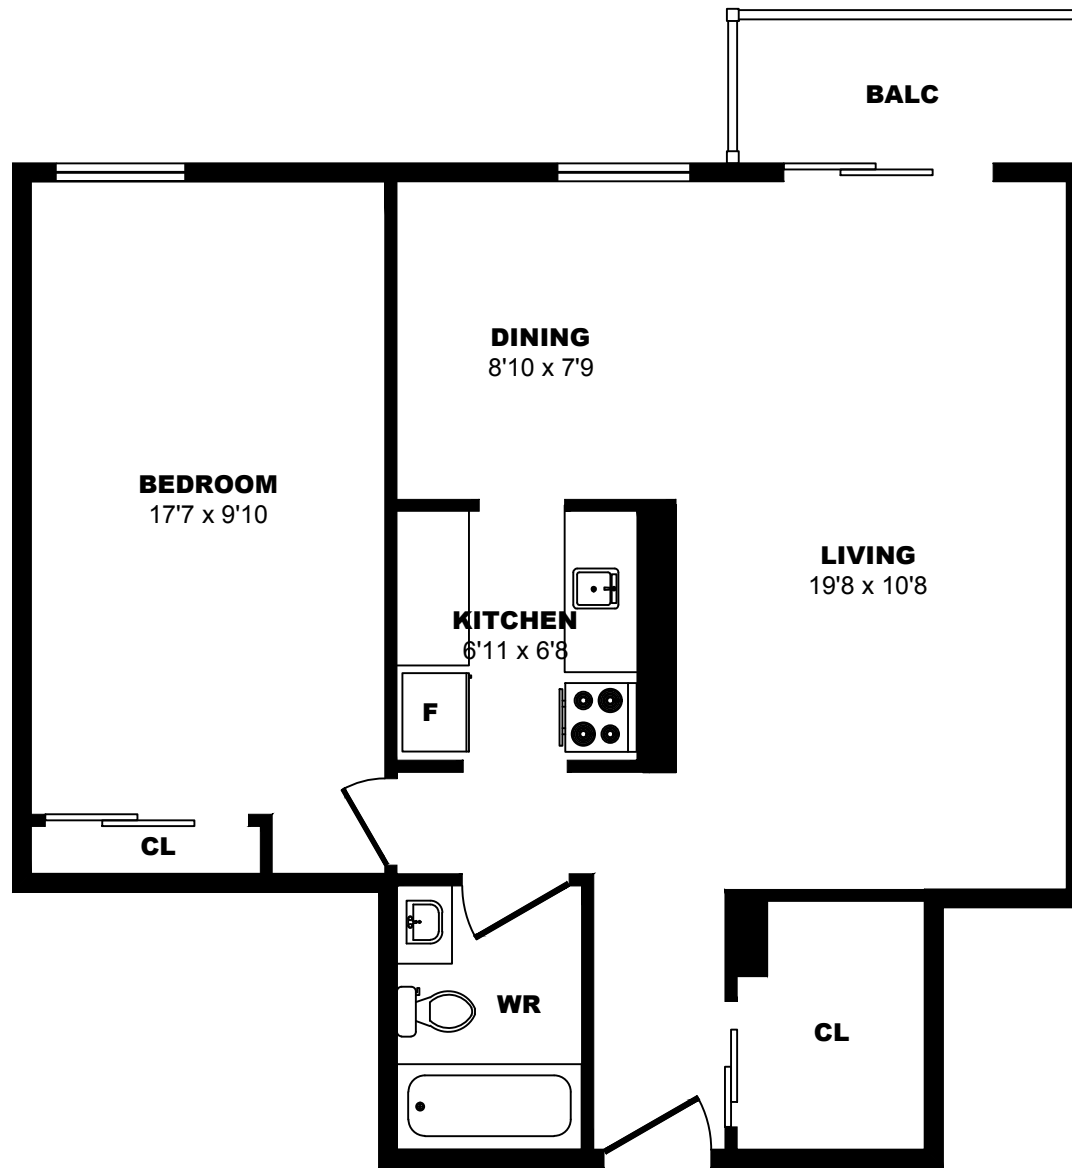

1620 Ave Victoria, Montreal - 1 Bdrm A, 560sf

All dimensions are approximate. Sizes and specifications are subject to change without notice E. & O. E.
All illustrations are artist's concept. Actual usable floor space may vary slightly from stated floor area.

1620 Ave Victoria, Montreal - 1 Bdrm B, 560sf

All dimensions are approximate. Sizes and specifications are subject to change without notice E. & O. E.
All illustrations are artist's concept. Actual usable floor space may vary slightly from stated floor area.

1620 Ave Victoria, Montreal - 1 Bdrm C, 560sf

All dimensions are approximate. Sizes and specifications are subject to change without notice E. & O. E.
All illustrations are artist's concept. Actual usable floor space may vary slightly from stated floor area.

1620 Ave Victoria, Montreal - 1 Bdrm D, 700sf

All dimensions are approximate. Sizes and specifications are subject to change without notice E. & O. E.
All illustrations are artist's concept. Actual usable floor space may vary slightly from stated floor area.