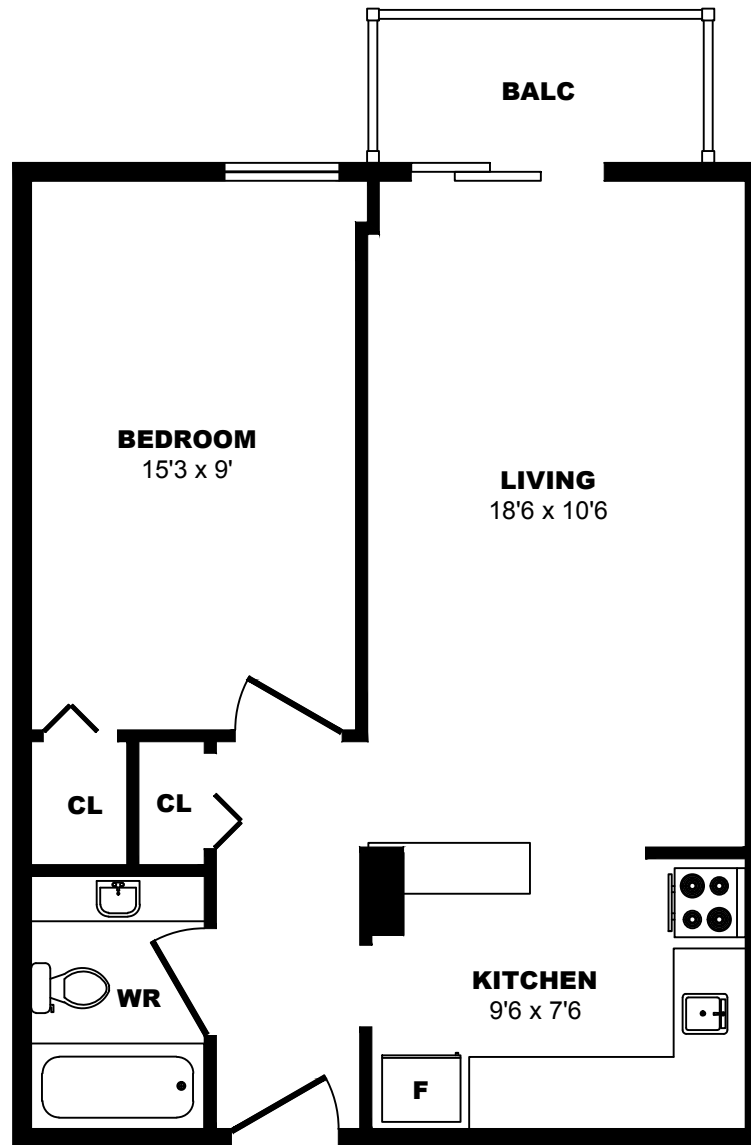

1620 Ave Victoria, Montreal - 1 Bdrm A, 560sf

All dimensions are approximate. Sizes and specifications are subject to change without notice E. & O. E.
All illustrations are artist's concept. Actual usable floor space may vary slightly from stated floor area.

1620 Ave Victoria, Montreal - 1 Bdrm B, 560sf

All dimensions are approximate. Sizes and specifications are subject to change without notice E. & O. E.
All illustrations are artist's concept. Actual usable floor space may vary slightly from stated floor area.

1620 Ave Victoria, Montreal - 1 Bdrm C, 560sf

All dimensions are approximate. Sizes and specifications are subject to change without notice E. & O. E.
All illustrations are artist's concept. Actual usable floor space may vary slightly from stated floor area.

1620 Ave Victoria, Montreal - 1 Bdrm D, 700sf

All dimensions are approximate. Sizes and specifications are subject to change without notice E. & O. E.
All illustrations are artist's concept. Actual usable floor space may vary slightly from stated floor area.