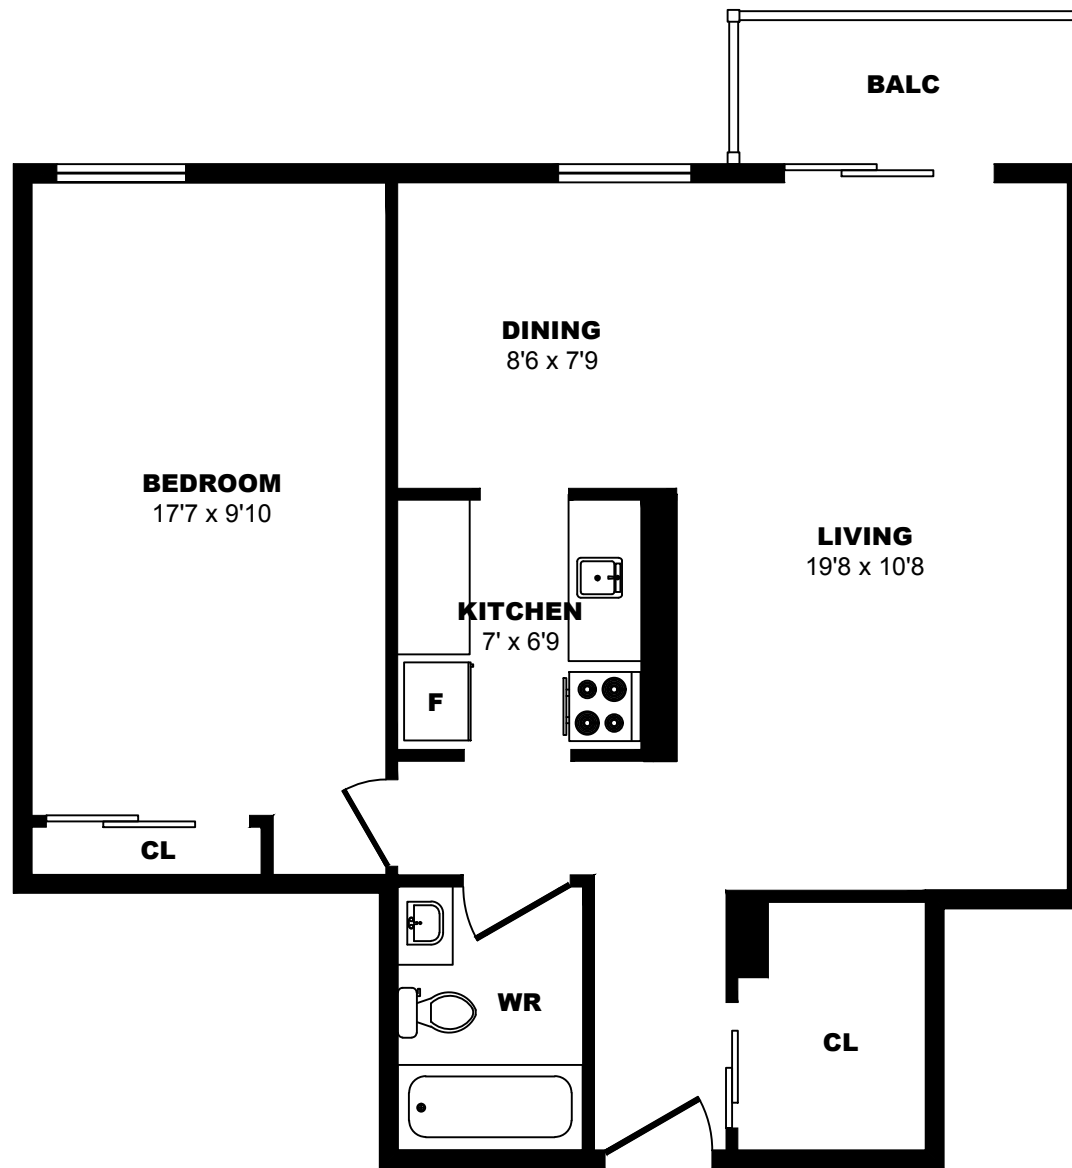

1620 Ave Victoria, Montreal - 1 Bdrm E, 700sf

All dimensions are approximate. Sizes and specifications are subject to change without notice E. & O. E.
All illustrations are artist's concept. Actual usable floor space may vary slightly from stated floor area.

1620 Ave Victoria, Montreal - 1 Bdrm F, 570sf

All dimensions are approximate. Sizes and specifications are subject to change without notice E. & O. E.
All illustrations are artist's concept. Actual usable floor space may vary slightly from stated floor area.

1620 Ave Victoria, Montreal - 1 Bdrm G, 560sf

All dimensions are approximate. Sizes and specifications are subject to change without notice E. & O. E.
All illustrations are artist's concept. Actual usable floor space may vary slightly from stated floor area.

1620 Ave Victoria, Montreal - 1 Bdrm H, 700sf

All dimensions are approximate. Sizes and specifications are subject to change without notice E. & O. E.
All illustrations are artist's concept. Actual usable floor space may vary slightly from stated floor area.