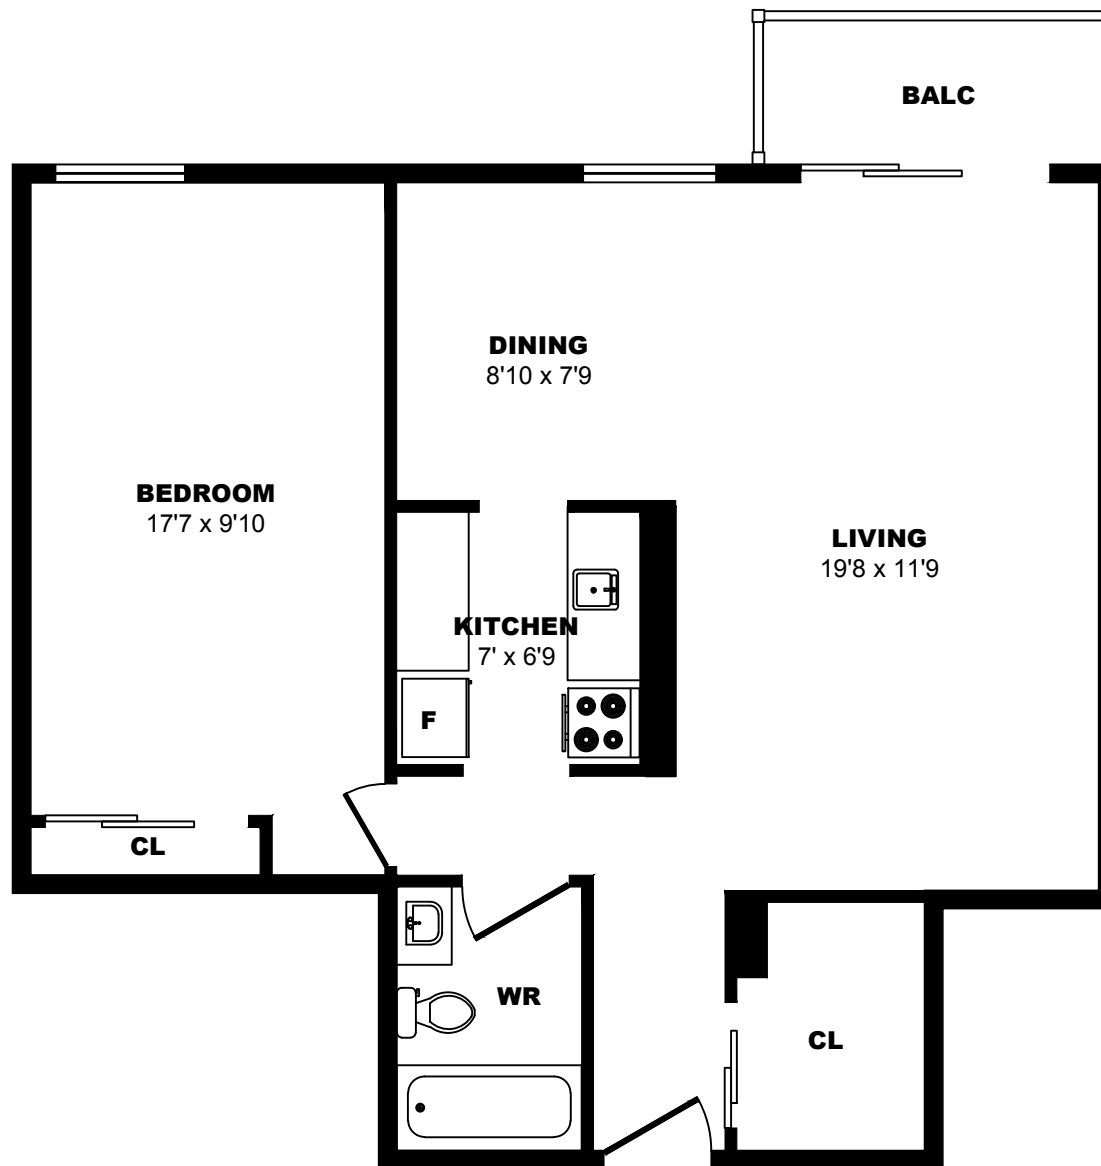

1620 Ave Victoria, Montreal - 1 Bdrm I, 670sf

All dimensions are approximate. Sizes and specifications are subject to change without notice E. & O. E.
All illustrations are artist's concept. Actual usable floor space may vary slightly from stated floor area.

1620 Ave Victoria, Montreal - 1 Bdrm J, 480sf

All dimensions are approximate. Sizes and specifications are subject to change without notice E. & O. E.
All illustrations are artist's concept. Actual usable floor space may vary slightly from stated floor area.

1620 Ave Victoria, Montreal - 1 Bdrm K, 540sf

All dimensions are approximate. Sizes and specifications are subject to change without notice E. & O. E.
All illustrations are artist's concept. Actual usable floor space may vary slightly from stated floor area.

1620 Ave Victoria, Montreal - 1 Bdrm L, 710sf

All dimensions are approximate. Sizes and specifications are subject to change without notice E. & O. E.
All illustrations are artist's concept. Actual usable floor space may vary slightly from stated floor area.