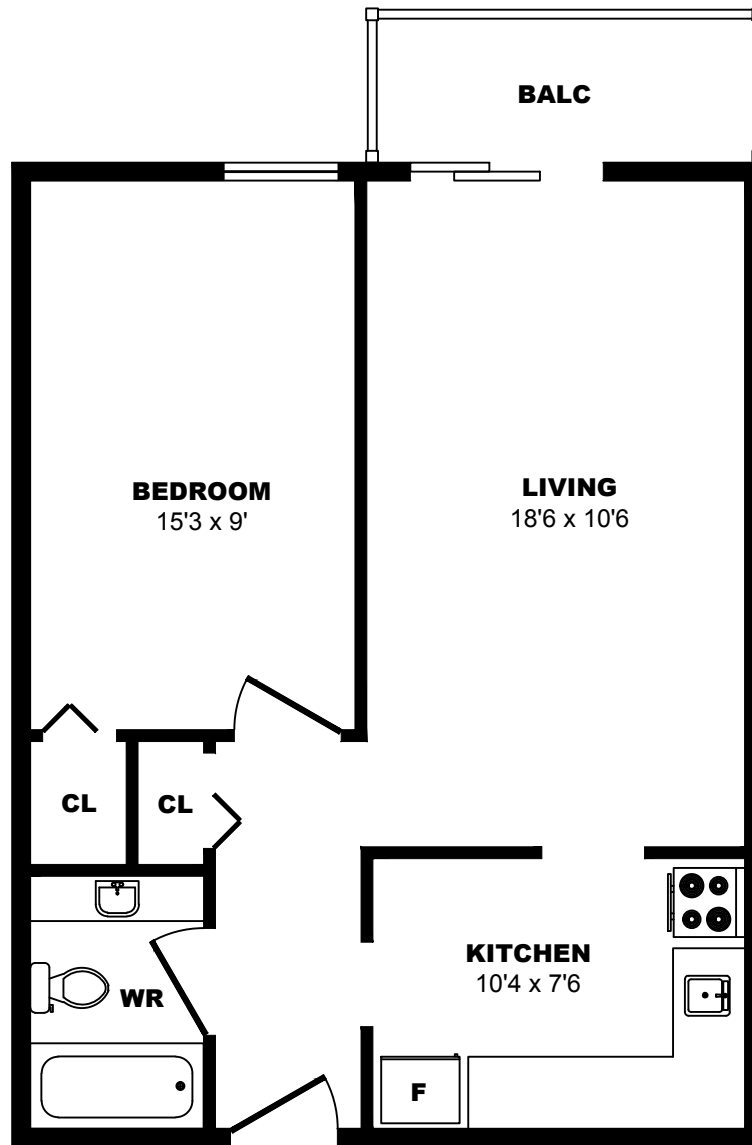

1620 Ave Victoria, Montreal - 1 Bdrm B, 560sf

All dimensions are approximate. Sizes and specifications are subject to change without notice E. & O. E.
All illustrations are artist's concept. Actual usable floor space may vary slightly from stated floor area.

1620 Ave Victoria, Montreal - 1 Bdrm C, 560sf

All dimensions are approximate. Sizes and specifications are subject to change without notice E. & O. E.
All illustrations are artist's concept. Actual usable floor space may vary slightly from stated floor area.

1620 Ave Victoria, Montreal - 1 Bdrm D, 700sf

All dimensions are approximate. Sizes and specifications are subject to change without notice E. & O. E.
All illustrations are artist's concept. Actual usable floor space may vary slightly from stated floor area.

1620 Ave Victoria, Montreal - 1 Bdrm E, 700sf

All dimensions are approximate. Sizes and specifications are subject to change without notice E. & O. E.
All illustrations are artist's concept. Actual usable floor space may vary slightly from stated floor area.