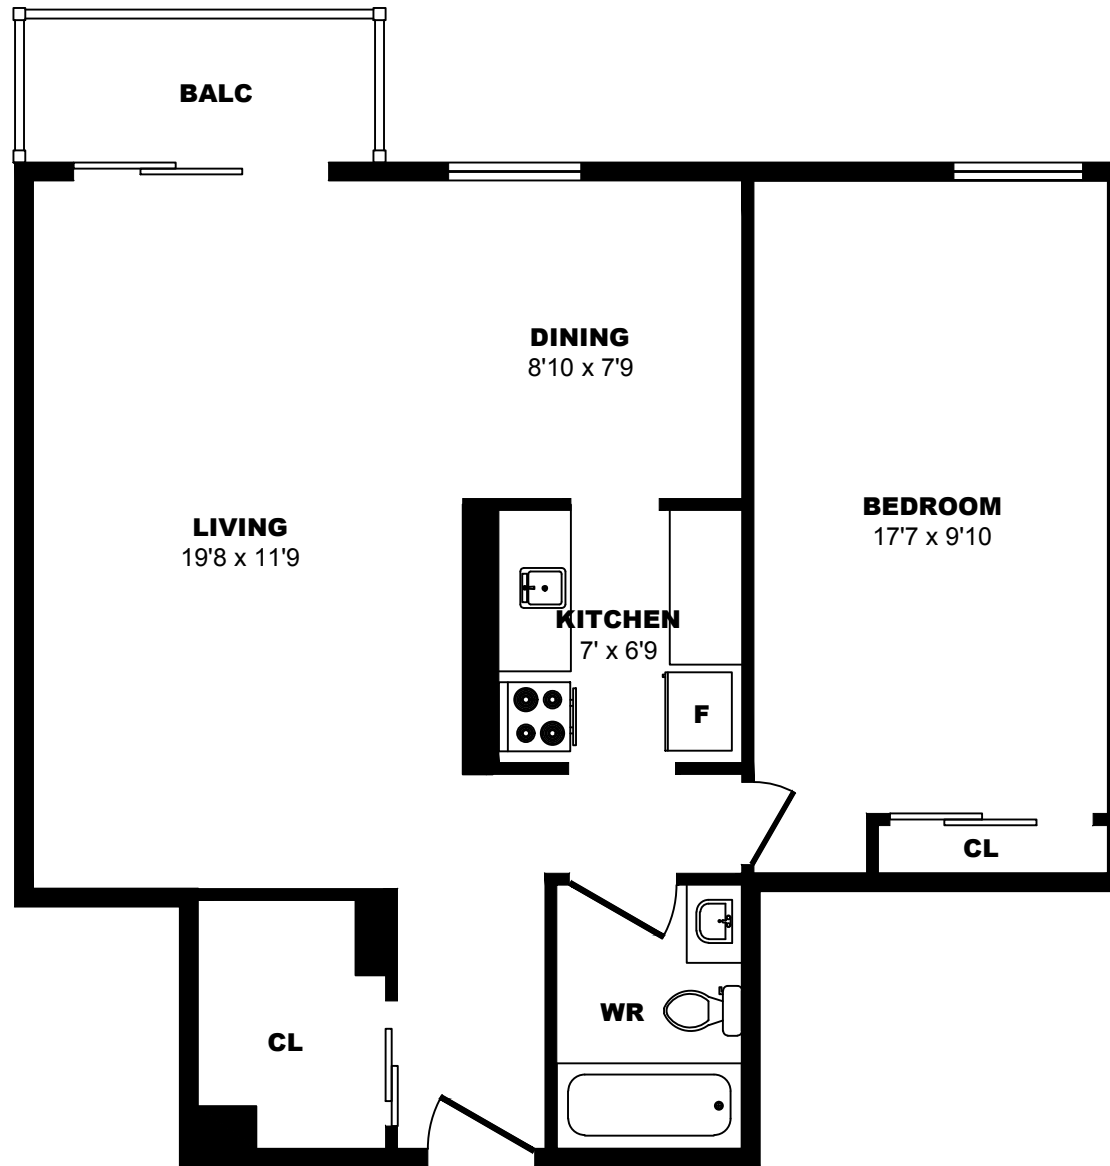

1620 Ave Victoria, Montreal - 1 Bdrm J, 480sf

All dimensions are approximate. Sizes and specifications are subject to change without notice E. & O. E.
All illustrations are artist's concept. Actual usable floor space may vary slightly from stated floor area.

1620 Ave Victoria, Montreal - 1 Bdrm K, 540sf

All dimensions are approximate. Sizes and specifications are subject to change without notice E. & O. E.
All illustrations are artist's concept. Actual usable floor space may vary slightly from stated floor area.

1620 Ave Victoria, Montreal - 1 Bdrm L, 710sf

All dimensions are approximate. Sizes and specifications are subject to change without notice E. & O. E.
All illustrations are artist's concept. Actual usable floor space may vary slightly from stated floor area.

1620 Ave Victoria, Montreal - 1 Bdrm M, 700sf

All dimensions are approximate. Sizes and specifications are subject to change without notice E. & O. E.
All illustrations are artist's concept. Actual usable floor space may vary slightly from stated floor area.