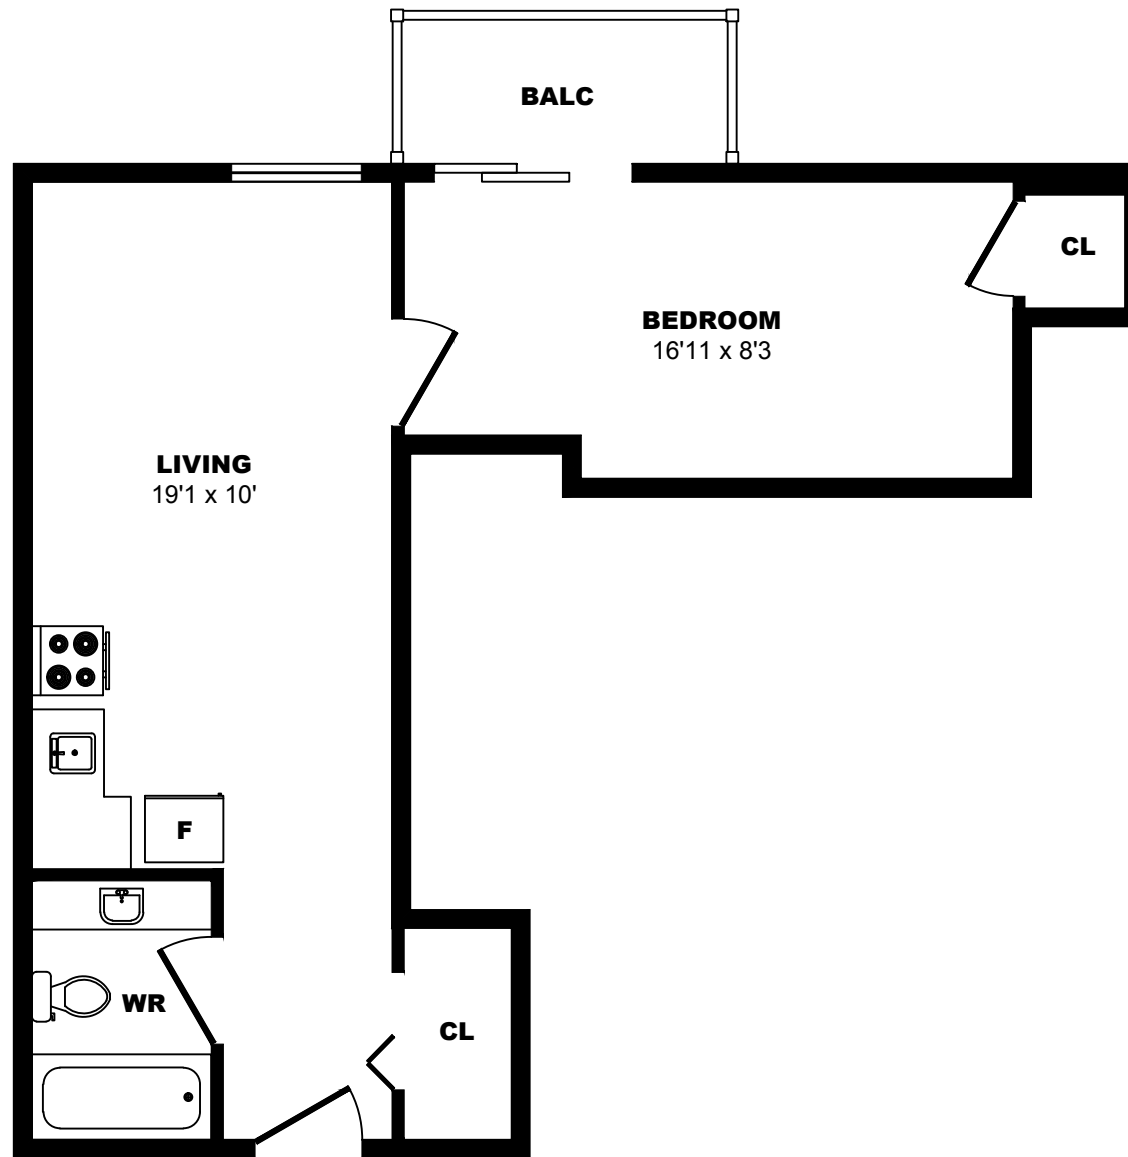

1620 Ave Victoria, Montreal - 1 Bdrm G, 560sf

All dimensions are approximate. Sizes and specifications are subject to change without notice E. & O. E.
All illustrations are artist's concept. Actual usable floor space may vary slightly from stated floor area.

1620 Ave Victoria, Montreal - 1 Bdrm H, 700sf

All dimensions are approximate. Sizes and specifications are subject to change without notice E. & O. E.
All illustrations are artist's concept. Actual usable floor space may vary slightly from stated floor area.

1620 Ave Victoria, Montreal - 1 Bdrm I, 670sf

All dimensions are approximate. Sizes and specifications are subject to change without notice E. & O. E.
All illustrations are artist's concept. Actual usable floor space may vary slightly from stated floor area.