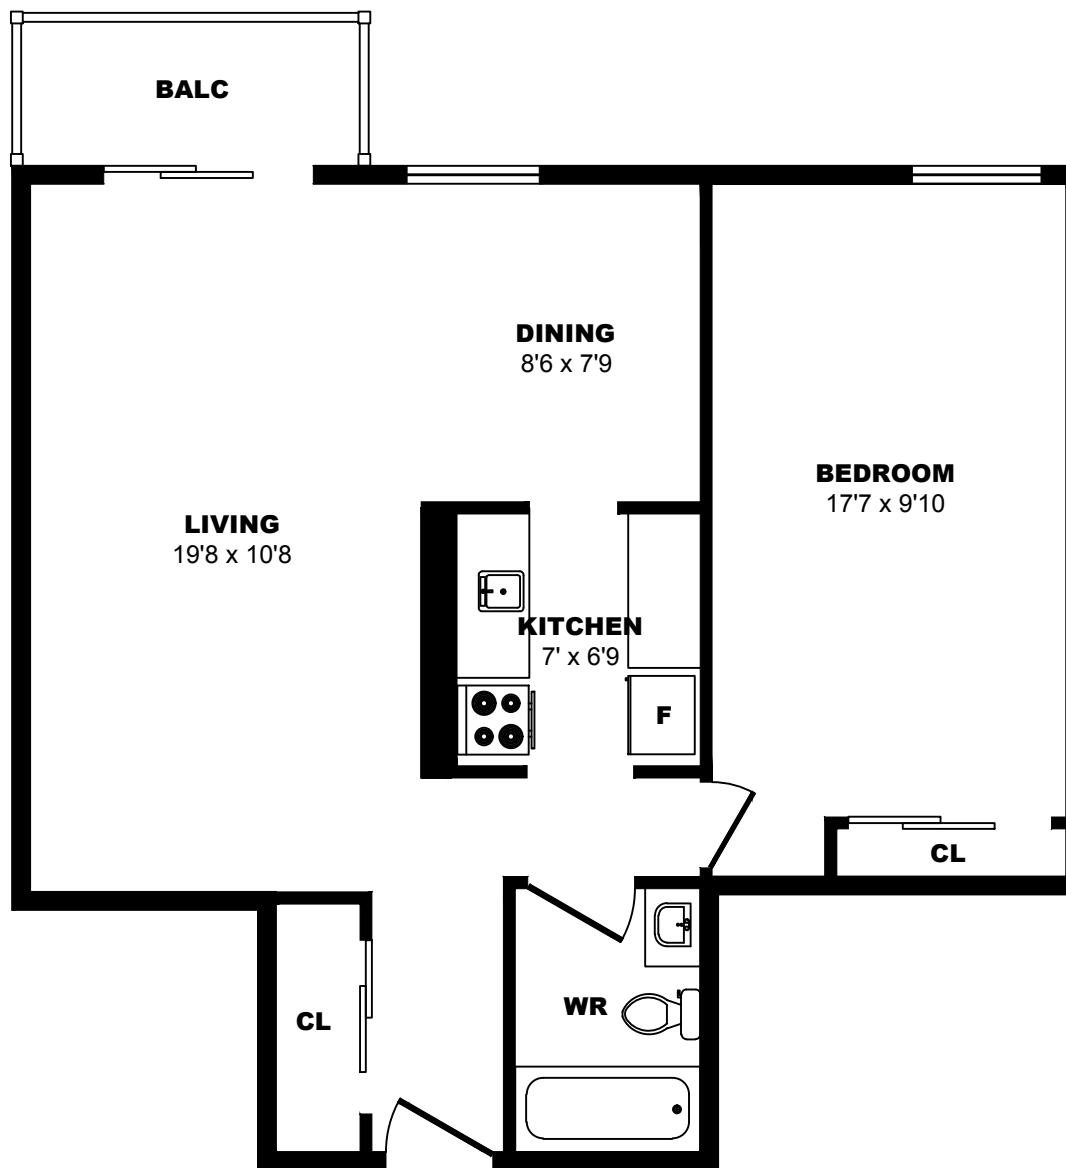

1620 Ave Victoria, Montreal - 1 Bdrm G, 560sf

All dimensions are approximate. Sizes and specifications are subject to change without notice E. & O. E.
All illustrations are artist's concept. Actual usable floor space may vary slightly from stated floor area.

1620 Ave Victoria, Montreal - 1 Bdrm H, 700sf

All dimensions are approximate. Sizes and specifications are subject to change without notice E. & O. E.
All illustrations are artist's concept. Actual usable floor space may vary slightly from stated floor area.