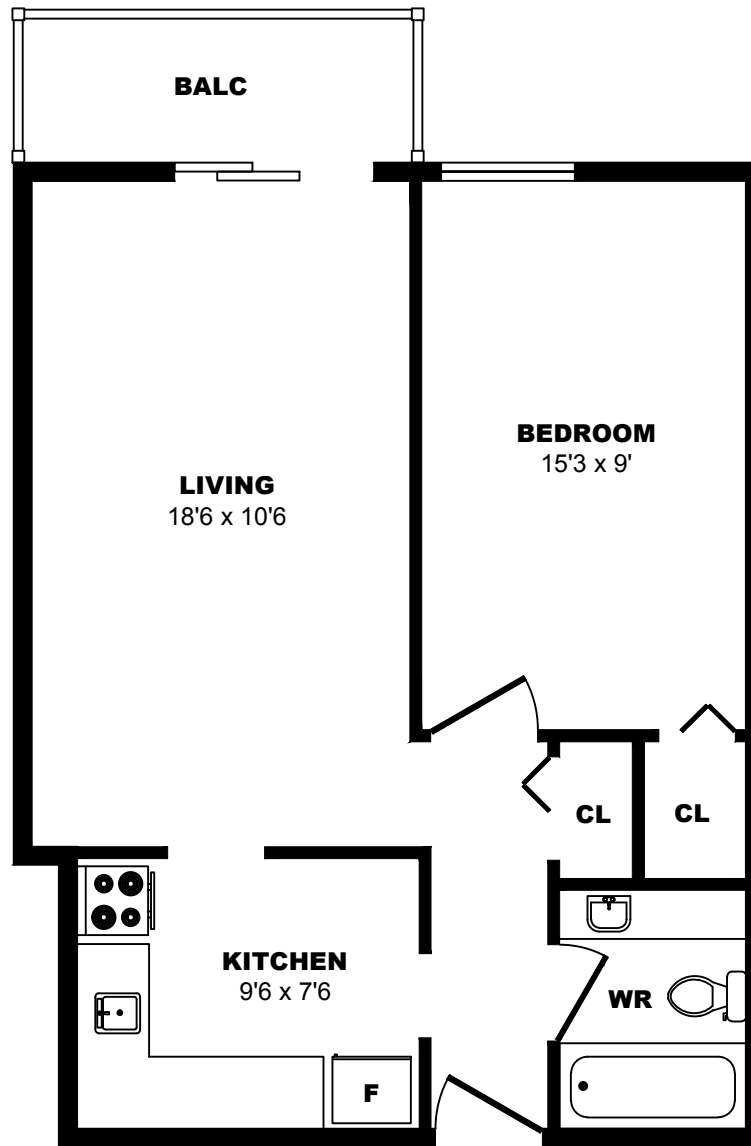

1620 Ave Victoria, Montreal - 1 Bdrm A, 560sf

All dimensions are approximate. Sizes and specifications are subject to change without notice E. & O. E.
All illustrations are artist's concept. Actual usable floor space may vary slightly from stated floor area.

1620 Ave Victoria, Montreal - 1 Bdrm B, 560sf

All dimensions are approximate. Sizes and specifications are subject to change without notice E. & O. E.
All illustrations are artist's concept. Actual usable floor space may vary slightly from stated floor area.

1620 Ave Victoria, Montreal - 1 Bdrm C, 560sf

All dimensions are approximate. Sizes and specifications are subject to change without notice E. & O. E.
All illustrations are artist's concept. Actual usable floor space may vary slightly from stated floor area.

1620 Ave Victoria, Montreal - 1 Bdrm D, 700sf

All dimensions are approximate. Sizes and specifications are subject to change without notice E. & O. E.
All illustrations are artist's concept. Actual usable floor space may vary slightly from stated floor area.