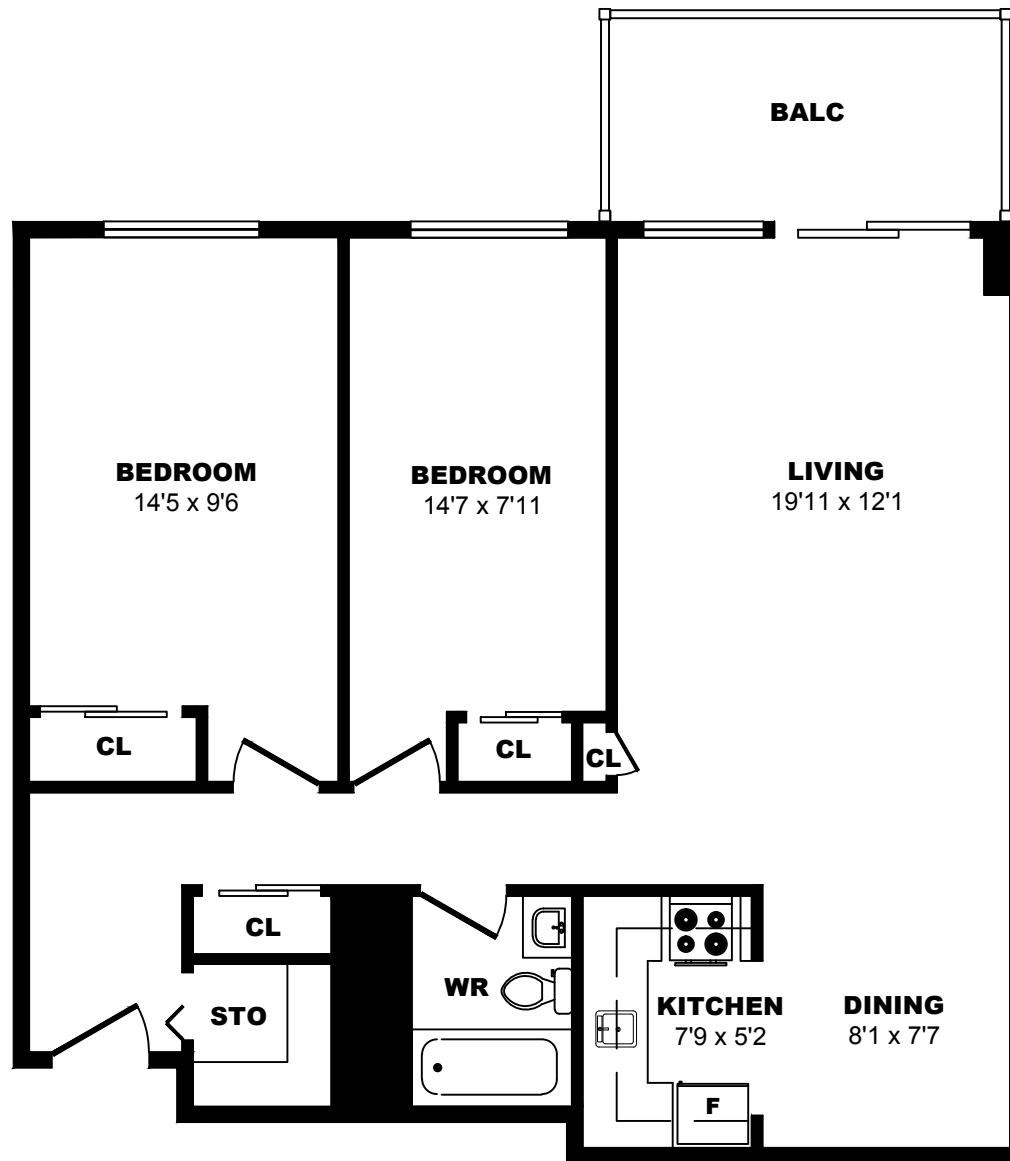

335 Boulevard Deguire, Montreal - 2 Bdrm A, 745sf

All dimensions are approximate. Sizes and specifications are subject to change without notice E. & O. E.
All illustrations are artist's concept. Actual usable floor space may vary slightly from stated floor area.

335 Boulevard Deguire, Montreal - 2 Bdrm B, 781 sf

All dimensions are approximate. Sizes and specifications are subject to change without notice E. & O. E.
All illustrations are artist's concept. Actual usable floor space may vary slightly from stated floor area.

335 Boulevard Deguire, Montreal - 2 Bdrm C, 790sf

All dimensions are approximate. Sizes and specifications are subject to change without notice E. & O. E.
All illustrations are artist's concept. Actual usable floor space may vary slightly from stated floor area.

335 Boulevard Deguire, Montreal - 2 Bdrm D, 790sf

All dimensions are approximate. Sizes and specifications are subject to change without notice E. & O. E.
All illustrations are artist's concept. Actual usable floor space may vary slightly from stated floor area.