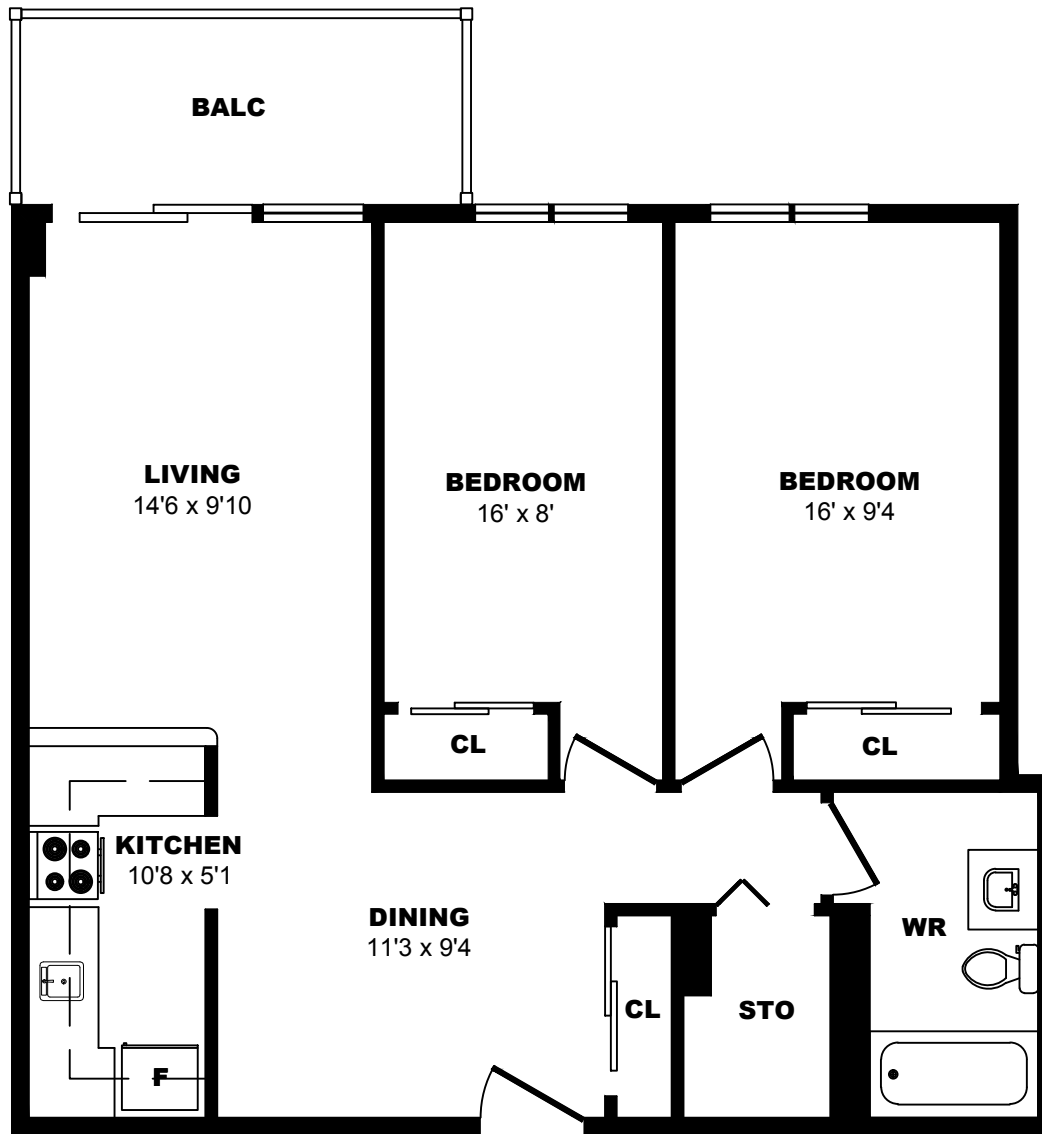

335 Boulevard Deguire, Montreal - 1 Bdrm A, 503sf

All dimensions are approximate. Sizes and specifications are subject to change without notice E. & O. E.
All illustrations are artist's concept. Actual usable floor space may vary slightly from stated floor area.

335 Boulevard Deguire, Montreal - 1 Bdrm B, 679sf

All dimensions are approximate. Sizes and specifications are subject to change without notice E. & O. E.
All illustrations are artist's concept. Actual usable floor space may vary slightly from stated floor area.

335 Boulevard Deguire, Montreal - 1 Bdrm C, 699sf

All dimensions are approximate. Sizes and specifications are subject to change without notice E. & O. E.
All illustrations are artist's concept. Actual usable floor space may vary slightly from stated floor area.

335 Boulevard Deguire, Montreal - 2 Bdrm A, 745sf

All dimensions are approximate. Sizes and specifications are subject to change without notice E. & O. E.
All illustrations are artist's concept. Actual usable floor space may vary slightly from stated floor area.