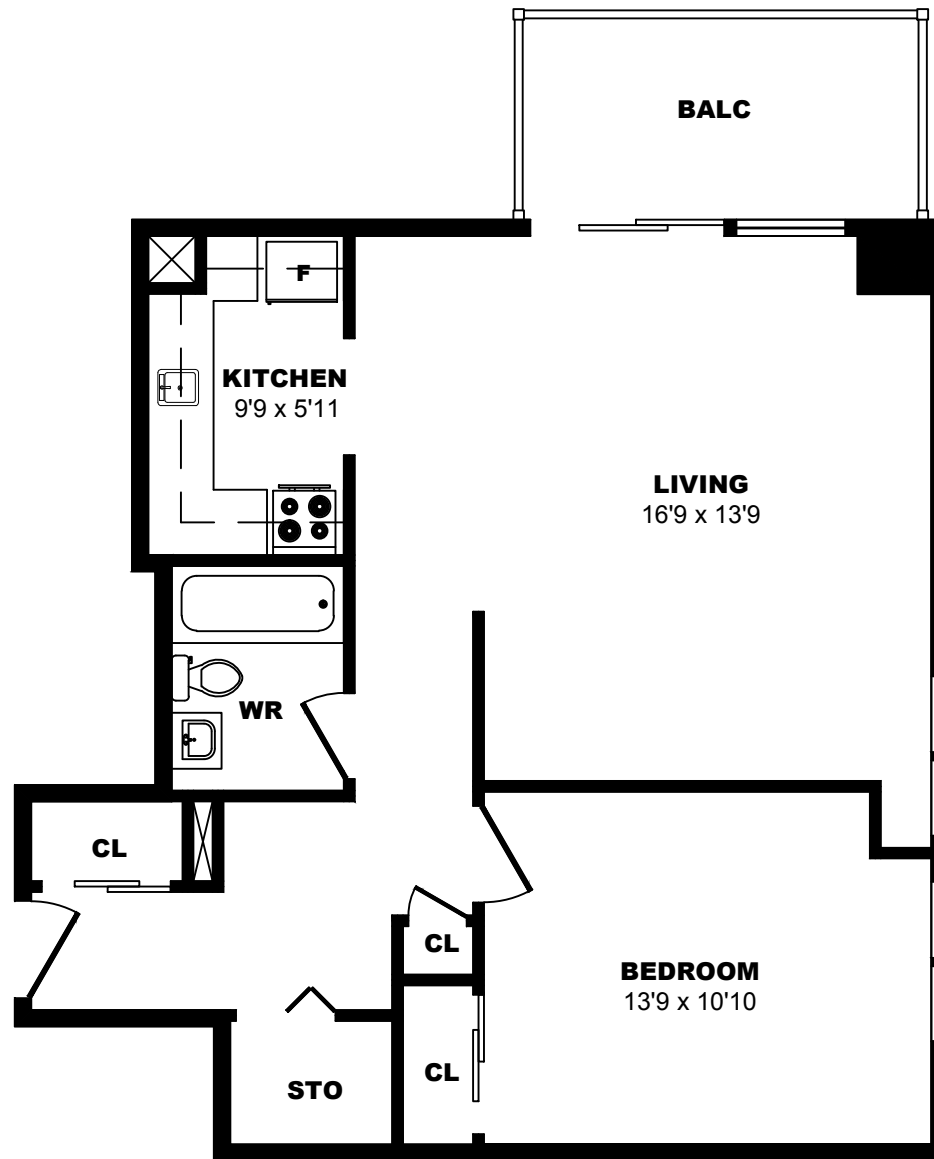

335 Boulevard Deguire, Montreal - Bachelor A, 415sf

All dimensions are approximate. Sizes and specifications are subject to change without notice E. & O. E.
All illustrations are artist's concept. Actual usable floor space may vary slightly from stated floor area.

335 Boulevard Deguire, Montreal - 1 Bdrm A, 503sf

All dimensions are approximate. Sizes and specifications are subject to change without notice E. & O. E.
All illustrations are artist's concept. Actual usable floor space may vary slightly from stated floor area.

335 Boulevard Deguire, Montreal - 1 Bdrm B, 679sf

All dimensions are approximate. Sizes and specifications are subject to change without notice E. & O. E.
All illustrations are artist's concept. Actual usable floor space may vary slightly from stated floor area.

335 Boulevard Deguire, Montreal - 1 Bdrm C, 699sf

All dimensions are approximate. Sizes and specifications are subject to change without notice E. & O. E.
All illustrations are artist's concept. Actual usable floor space may vary slightly from stated floor area.