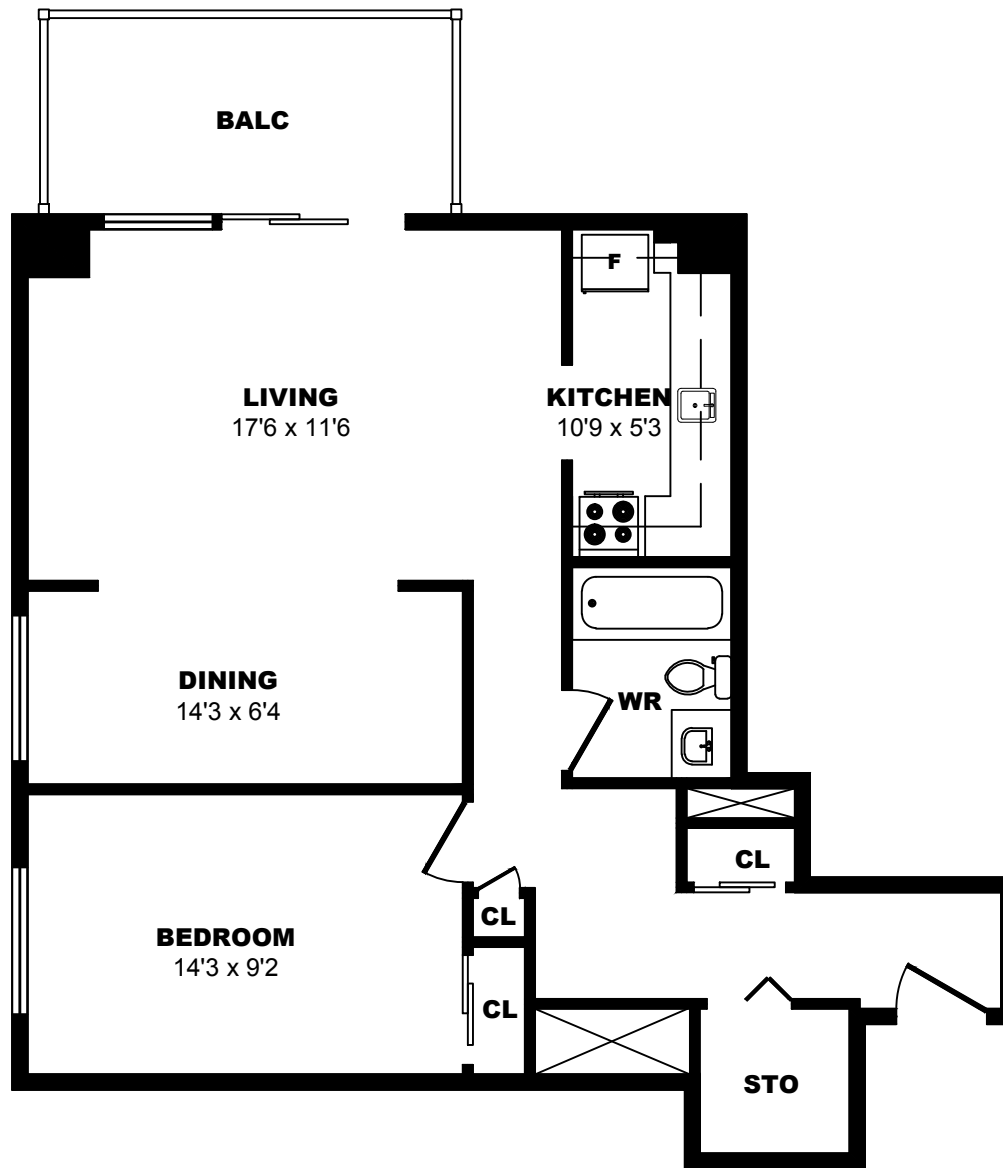

335 Boulevard Deguire, Montreal - Bachelor A, 415sf

All dimensions are approximate. Sizes and specifications are subject to change without notice E. & O. E.
All illustrations are artist's concept. Actual usable floor space may vary slightly from stated floor area.

335 Boulevard Deguire, Montreal - 1 Bdrm A, 503sf

All dimensions are approximate. Sizes and specifications are subject to change without notice E. & O. E.
All illustrations are artist's concept. Actual usable floor space may vary slightly from stated floor area.

335 Boulevard Deguire, Montreal - 1 Bdrm B, 679sf

All dimensions are approximate. Sizes and specifications are subject to change without notice E. & O. E.
All illustrations are artist's concept. Actual usable floor space may vary slightly from stated floor area.

335 Boulevard Deguire, Montreal - 1 Bdrm C, 699sf

All dimensions are approximate. Sizes and specifications are subject to change without notice E. & O. E.
All illustrations are artist's concept. Actual usable floor space may vary slightly from stated floor area.