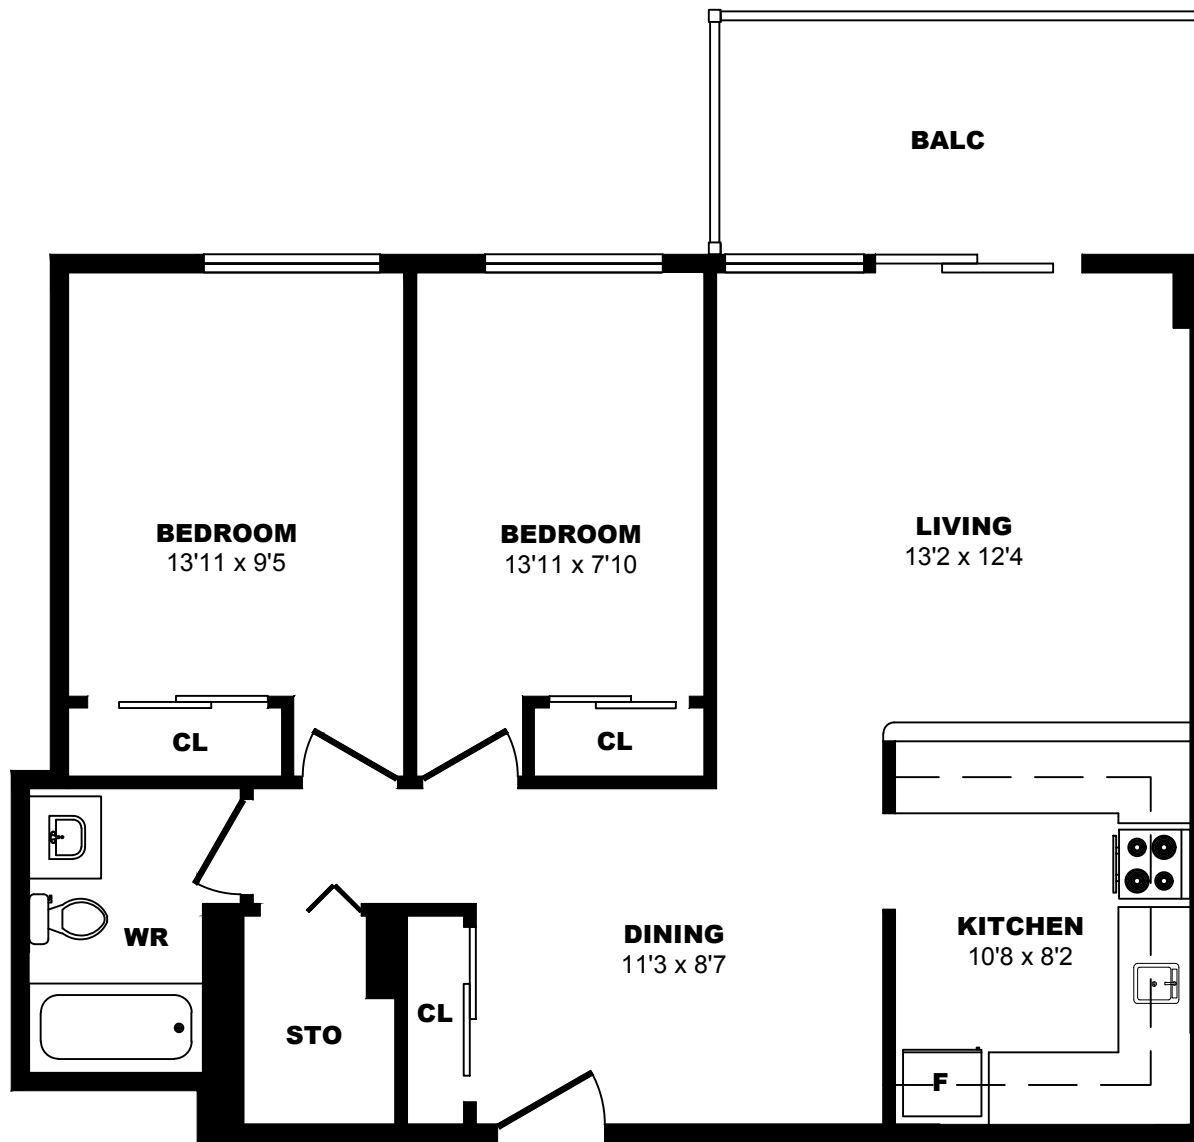

335 Boulevard Deguire, Montreal - 2 Bdrm A, 745sf

All dimensions are approximate. Sizes and specifications are subject to change without notice E. & O. E.
All illustrations are artist's concept. Actual usable floor space may vary slightly from stated floor area.

335 Boulevard Deguire, Montreal - 2 Bdrm B, 781 sf

All dimensions are approximate. Sizes and specifications are subject to change without notice E. & O. E.
All illustrations are artist's concept. Actual usable floor space may vary slightly from stated floor area.