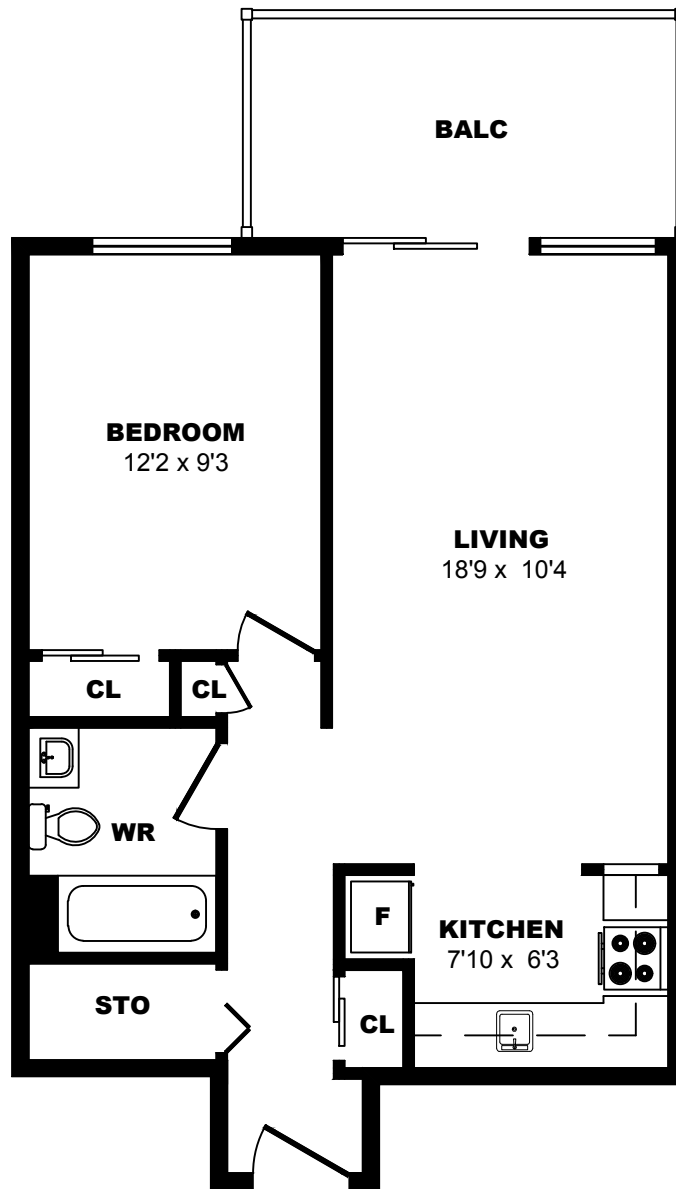

335 Boulevard Deguire, Montreal - Bachelor A, 415sf

All dimensions are approximate. Sizes and specifications are subject to change without notice E. & O. E.
All illustrations are artist's concept. Actual usable floor space may vary slightly from stated floor area.

335 Boulevard Deguire, Montreal - 1 Bdrm A, 503sf

All dimensions are approximate. Sizes and specifications are subject to change without notice E. & O. E.
All illustrations are artist's concept. Actual usable floor space may vary slightly from stated floor area.

335 Boulevard Deguire, Montreal - 1 Bdrm B, 679sf

All dimensions are approximate. Sizes and specifications are subject to change without notice E. & O. E.
All illustrations are artist's concept. Actual usable floor space may vary slightly from stated floor area.

335 Boulevard Deguire, Montreal - 1 Bdrm C, 699sf

All dimensions are approximate. Sizes and specifications are subject to change without notice E. & O. E.
All illustrations are artist's concept. Actual usable floor space may vary slightly from stated floor area.