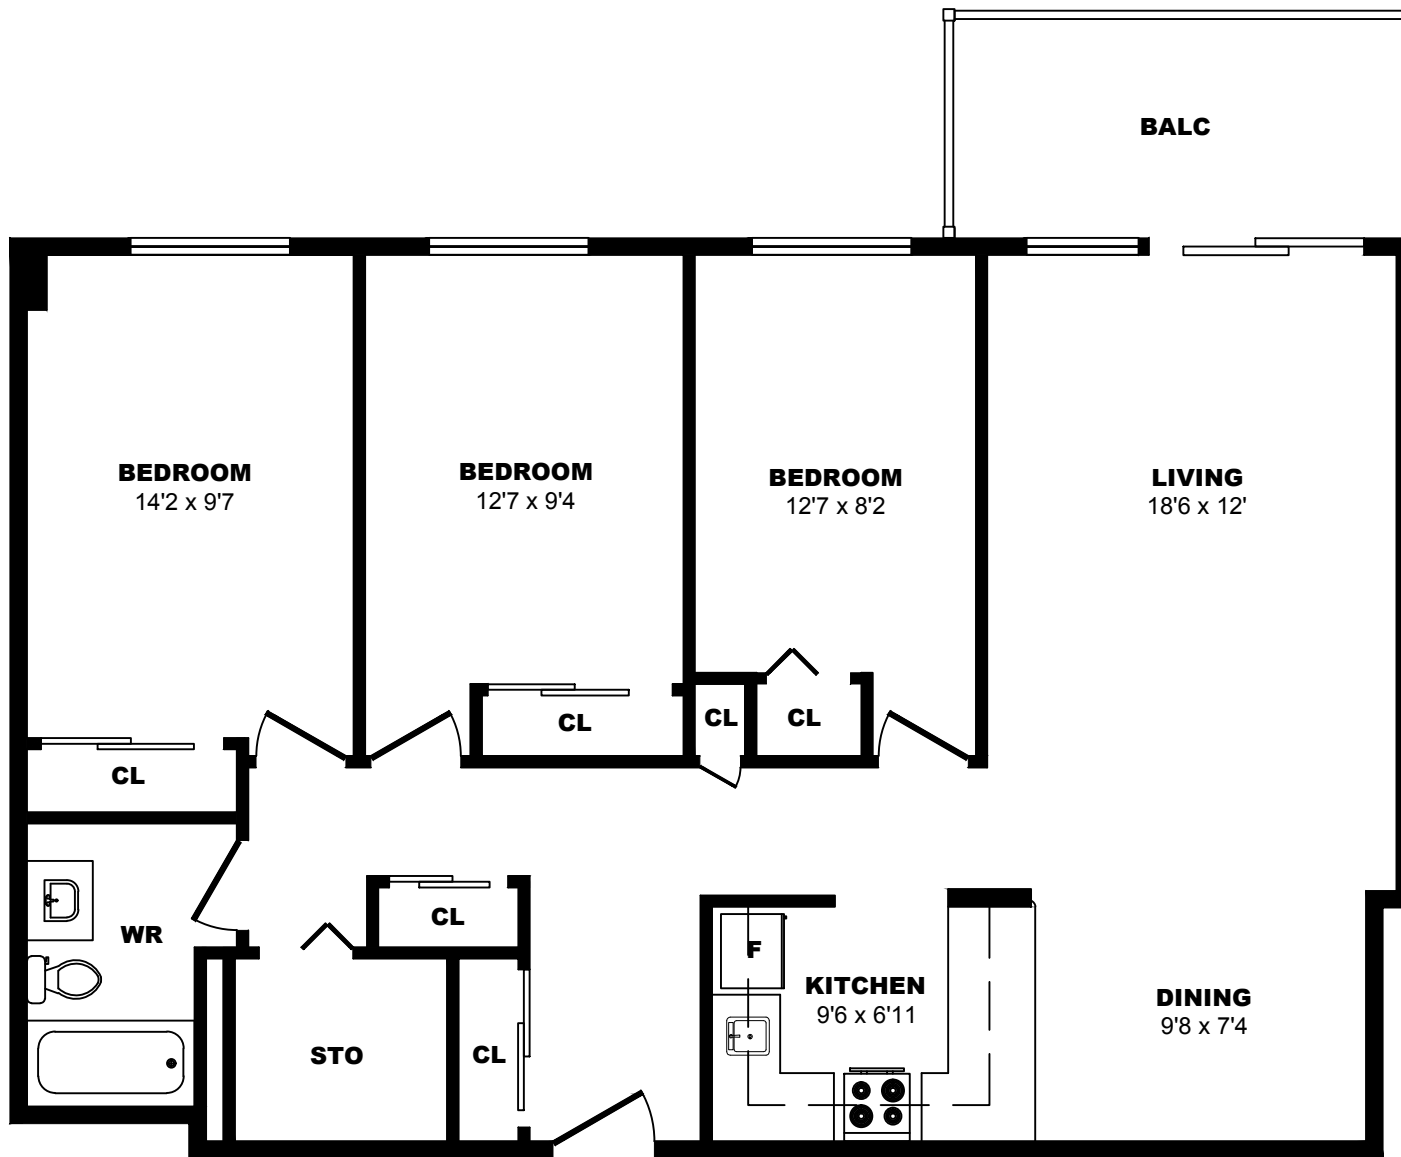

335 Boulevard Deguire, Montreal - 2 Bdrm C, 790sf

All dimensions are approximate. Sizes and specifications are subject to change without notice E. & O. E.
All illustrations are artist's concept. Actual usable floor space may vary slightly from stated floor area.

335 Boulevard Deguire, Montreal - 2 Bdrm D, 790sf

All dimensions are approximate. Sizes and specifications are subject to change without notice E. & O. E.
All illustrations are artist's concept. Actual usable floor space may vary slightly from stated floor area.

335 Boulevard Deguire, Montreal - 2 Bdrm E, 823sf

All dimensions are approximate. Sizes and specifications are subject to change without notice E. & O. E.
All illustrations are artist's concept. Actual usable floor space may vary slightly from stated floor area.

335 Boulevard Deguire, Montreal - 3 Bdrm A, 1032sf

All dimensions are approximate. Sizes and specifications are subject to change without notice E. & O. E.
 All illustrations are artist's concept. Actual usable floor space may vary slightly from stated floor area.