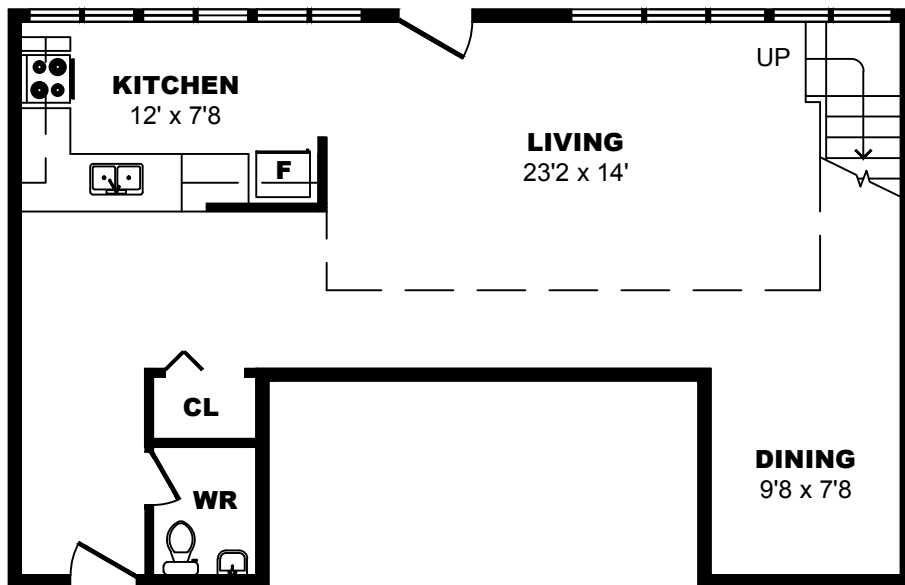

## 1 Place de la Belle-Rive, Montreal - 1 Bdrm F, 730sf

All dimensions are approximate. Sizes and specifications are subject to change without notice E. & O. E.  
 All illustrations are artist's concept. Actual usable floor space may vary slightly from stated floor area.

## 1 Place de la Belle-Rive, Montreal - 1 Bdrm G, 730sf

All dimensions are approximate. Sizes and specifications are subject to change without notice E. & O. E.  
All illustrations are artist's concept. Actual usable floor space may vary slightly from stated floor area.

## 1 Place de la Belle-Rive, Montreal - 1 Bdrm H, 636sf

All dimensions are approximate. Sizes and specifications are subject to change without notice E. & O. E.  
All illustrations are artist's concept. Actual usable floor space may vary slightly from stated floor area.