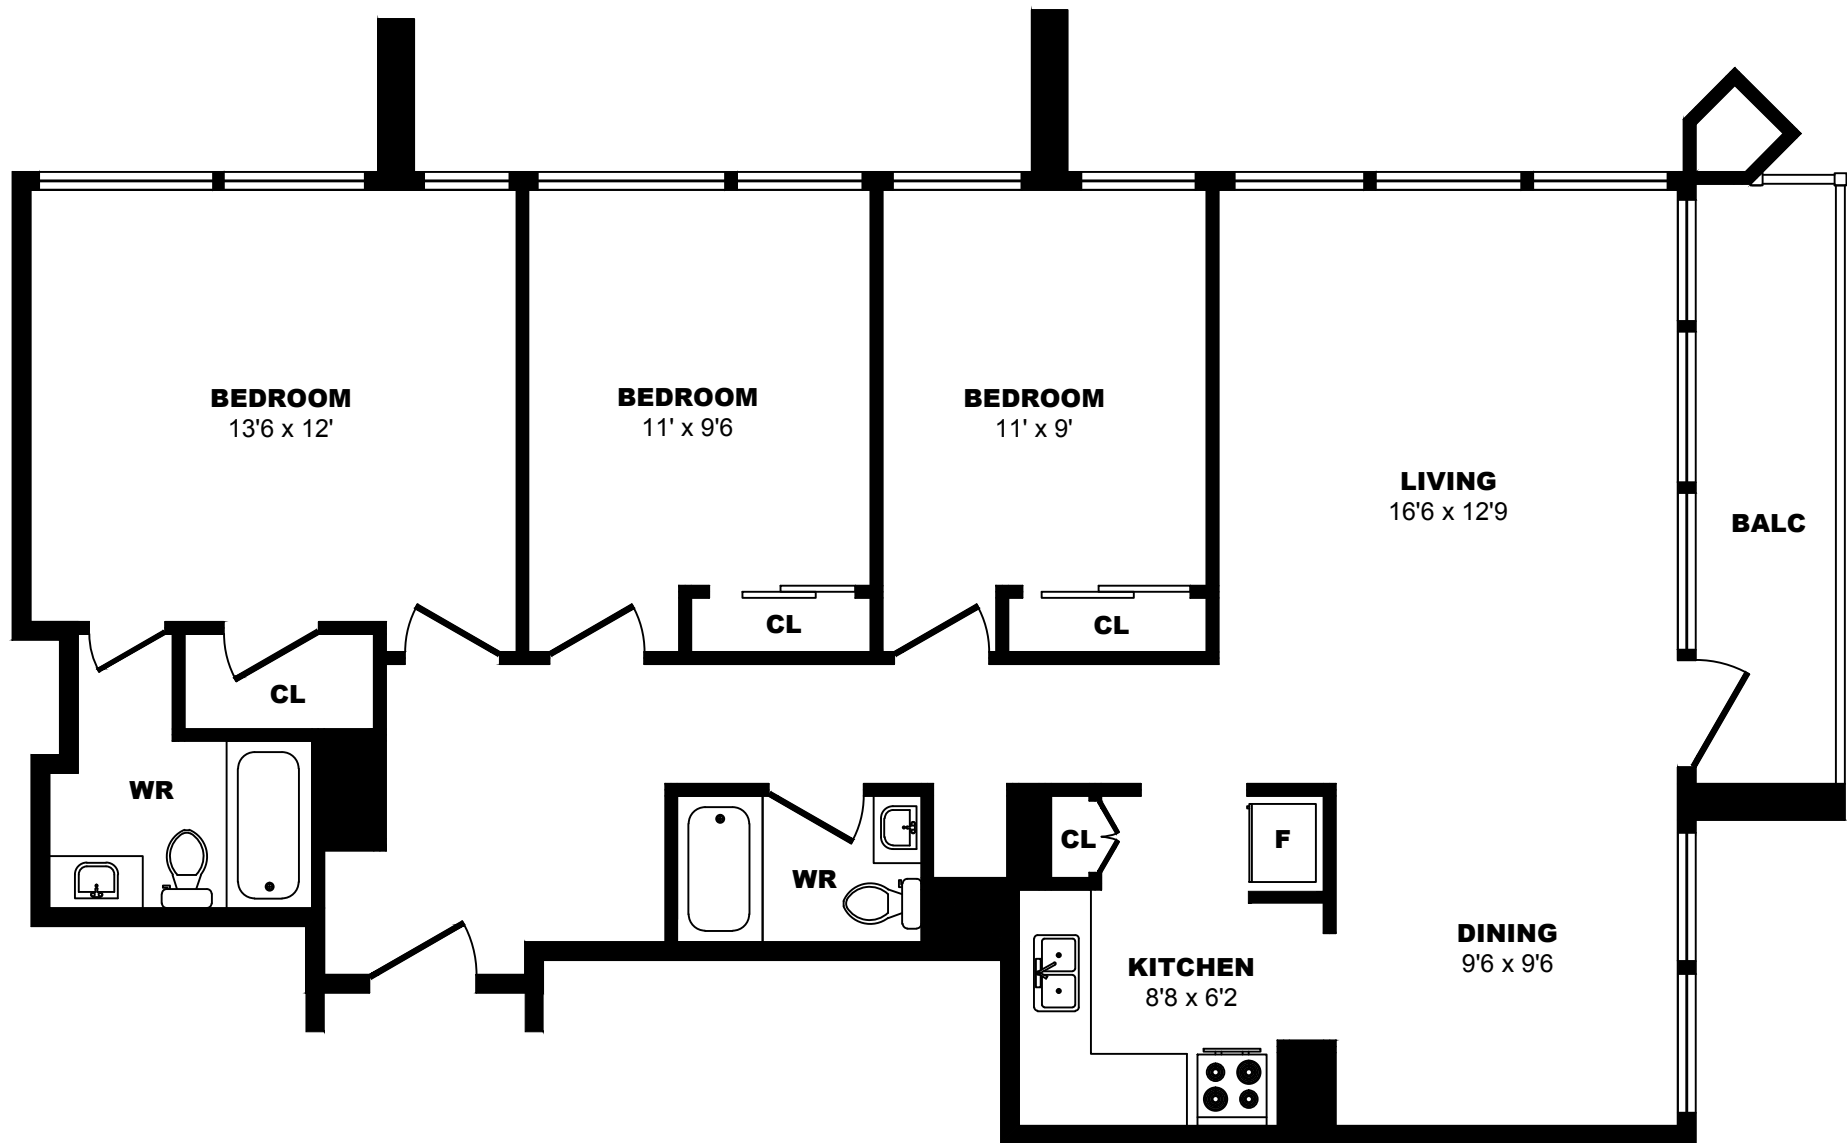

## 1 Place de la Belle-Rive, Montreal - 2 Bdrm B, 850sf

All dimensions are approximate. Sizes and specifications are subject to change without notice E. & O. E.  
 All illustrations are artist's concept. Actual usable floor space may vary slightly from stated floor area.

## 1 Place de la Belle-Rive, Montreal – 2 Bdrm C, 1327sf

All dimensions are approximate. Sizes and specifications are subject to change without notice E. & O. E.  
 All illustrations are artist's concept. Actual usable floor space may vary slightly from stated floor area.

## 1 Place de la Belle-Rive, Montreal - 3 Bdrm A, 1100sf

All dimensions are approximate. Sizes and specifications are subject to change without notice E. & O. E.  
 All illustrations are artist's concept. Actual usable floor space may vary slightly from stated floor area.

## 1 Place de la Belle-Rive, Montreal - 3 Bdrm B, 1100sf

All dimensions are approximate. Sizes and specifications are subject to change without notice E. & O. E.  
 All illustrations are artist's concept. Actual usable floor space may vary slightly from stated floor area.