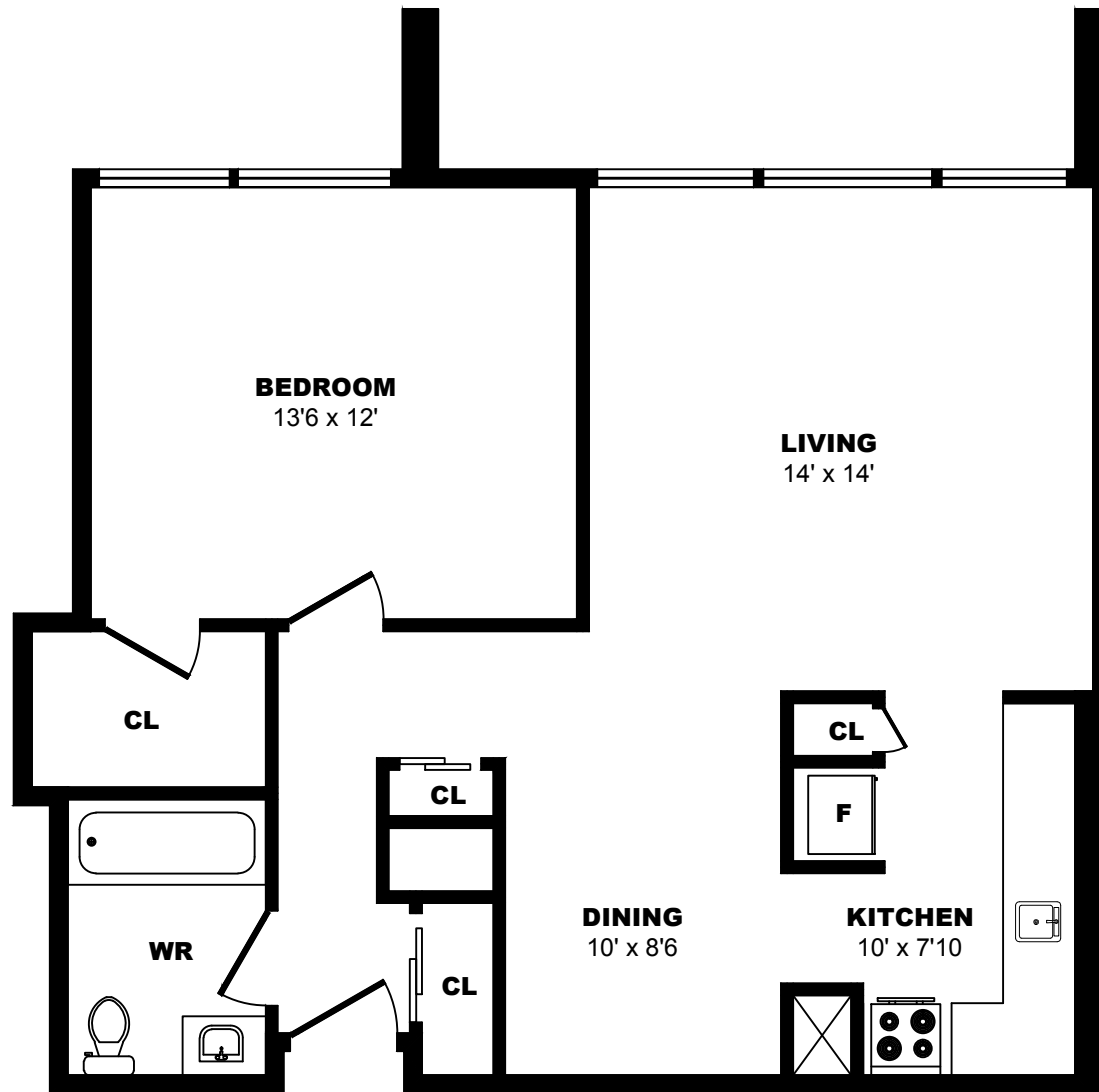

## 1 Place de la Belle-Rive, Montreal - Bachelor H, 533sf

All dimensions are approximate. Sizes and specifications are subject to change without notice E. & O. E.  
All illustrations are artist's concept. Actual usable floor space may vary slightly from stated floor area.

## 1 Place de la Belle-Rive, Montreal - Bachelor I, 569sf

All dimensions are approximate. Sizes and specifications are subject to change without notice E. & O. E.  
 All illustrations are artist's concept. Actual usable floor space may vary slightly from stated floor area.

## 1 Place de la Belle-Rive, Montreal - 1 Bdrm A, 730sf

All dimensions are approximate. Sizes and specifications are subject to change without notice E. & O. E.  
All illustrations are artist's concept. Actual usable floor space may vary slightly from stated floor area.

## 1 Place de la Belle-Rive, Montreal - 1 Bdrm B, 730sf

All dimensions are approximate. Sizes and specifications are subject to change without notice E. & O. E.  
All illustrations are artist's concept. Actual usable floor space may vary slightly from stated floor area.