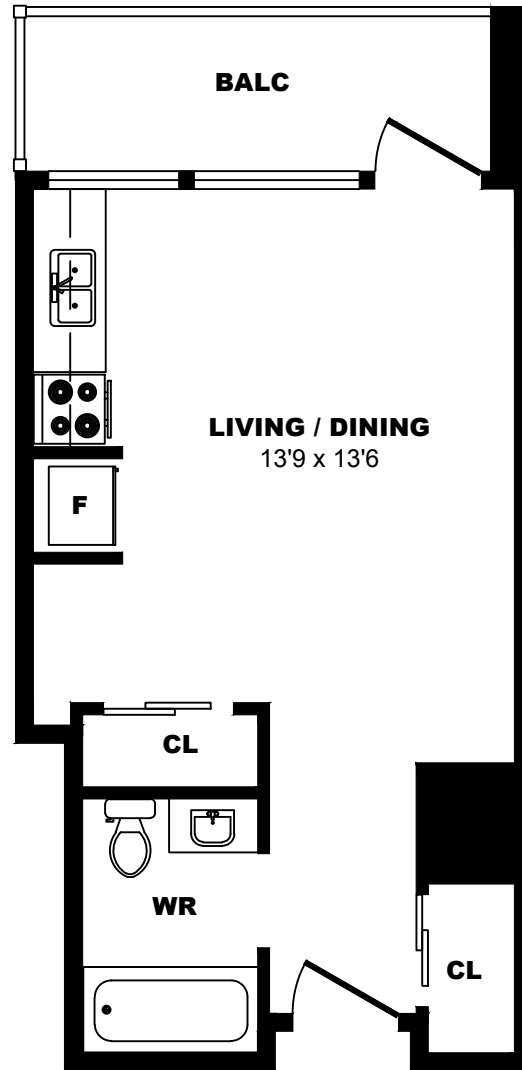

## 1 Place de la Belle-Rive, Montreal - Bachelor A, 423sf

All dimensions are approximate. Sizes and specifications are subject to change without notice E. & O. E.  
All illustrations are artist's concept. Actual usable floor space may vary slightly from stated floor area.

## 1 Place de la Belle-Rive, Montreal - Bachelor B, 420sf

All dimensions are approximate. Sizes and specifications are subject to change without notice E. & O. E.  
All illustrations are artist's concept. Actual usable floor space may vary slightly from stated floor area.

## 1 Place de la Belle-Rive, Montreal - Bachelor C, 288sf

All dimensions are approximate. Sizes and specifications are subject to change without notice E. & O. E.  
All illustrations are artist's concept. Actual usable floor space may vary slightly from stated floor area.

## 1 Place de la Belle-Rive, Montreal - Bachelor D, 420sf

All dimensions are approximate. Sizes and specifications are subject to change without notice E. & O. E.  
All illustrations are artist's concept. Actual usable floor space may vary slightly from stated floor area.