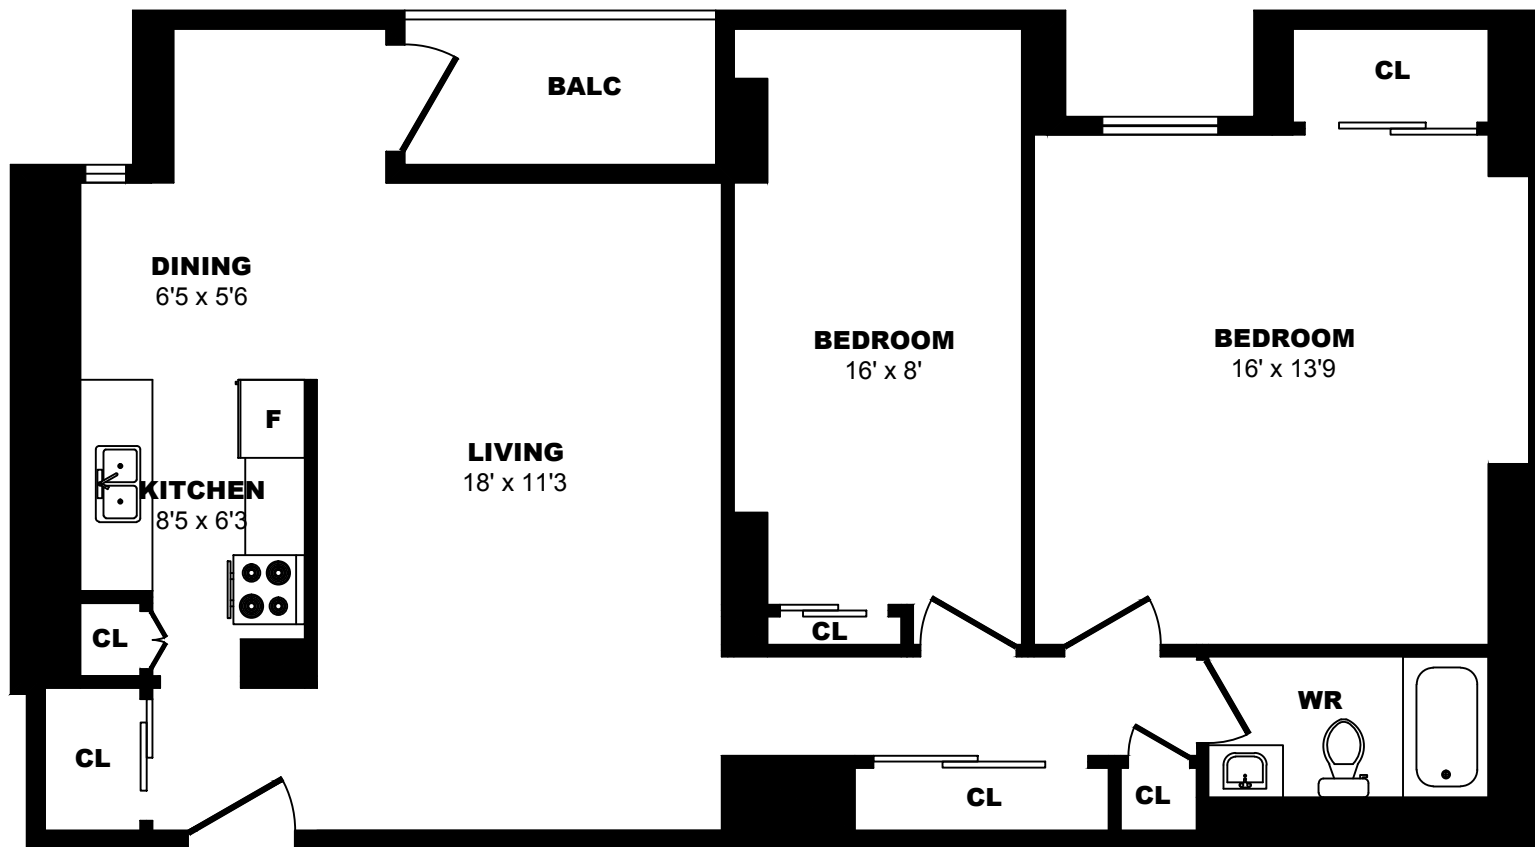

## 1 Place de la Belle-Rive, Montreal - 4 Bdrm A, 1407sf

All dimensions are approximate. Sizes and specifications are subject to change without notice E. & O. E.  
 All illustrations are artist's concept. Actual usable floor space may vary slightly from stated floor area.

## 5 Place de la Belle-Rive, Montreal - 1 Bdrm A, 539sf

All dimensions are approximate. Sizes and specifications are subject to change without notice E. & O. E.  
All illustrations are artist's concept. Actual usable floor space may vary slightly from stated floor area.

## 5 Place de la Belle-Rive, Montreal - 2 Bdrm B, 797sf

All dimensions are approximate. Sizes and specifications are subject to change without notice E. & O. E.  
All illustrations are artist's concept. Actual usable floor space may vary slightly from stated floor area.

## 5 Place de la Belle-Rive, Montreal - 2 Bdrm A, 807sf

All dimensions are approximate. Sizes and specifications are subject to change without notice E. & O. E.  
 All illustrations are artist's concept. Actual usable floor space may vary slightly from stated floor area.