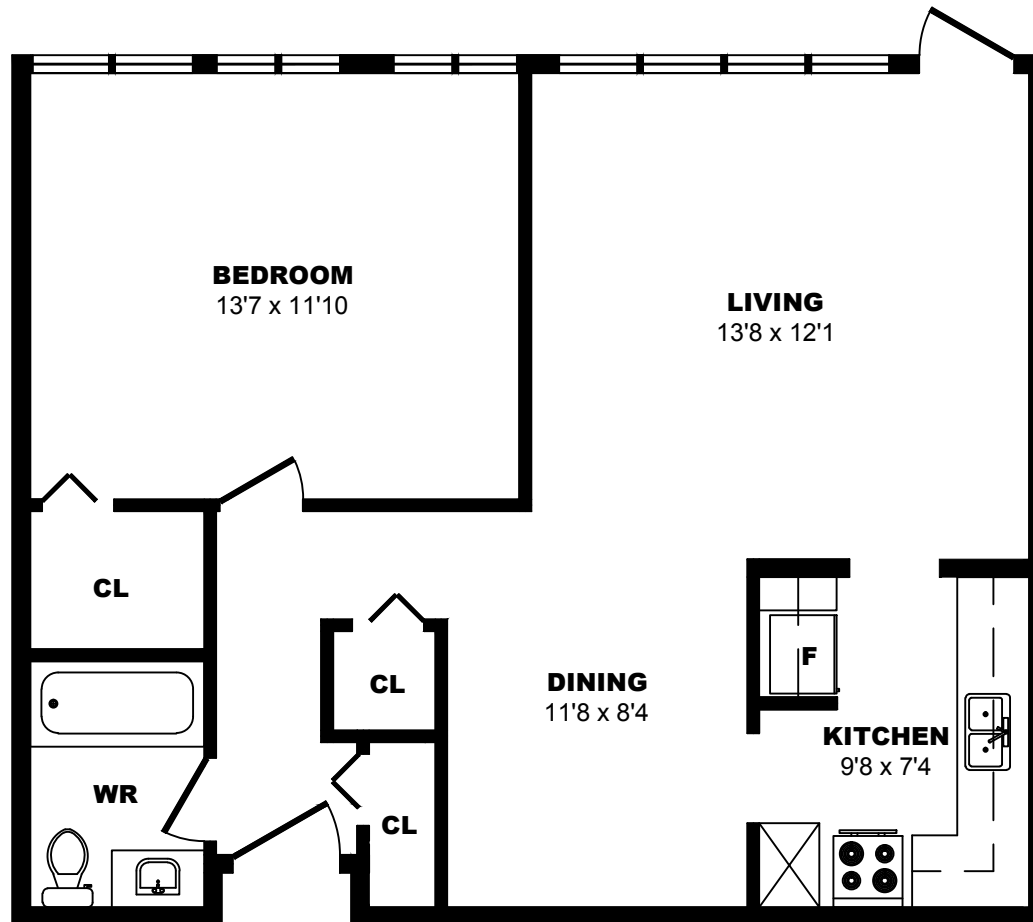

## 1 Place de la Belle-Rive, Montreal - 1 Bdrm E, 730sf

All dimensions are approximate. Sizes and specifications are subject to change without notice E. & O. E.  
 All illustrations are artist's concept. Actual usable floor space may vary slightly from stated floor area.

## 1 Place de la Belle-Rive, Montreal - 1 Bdrm F, 730sf

All dimensions are approximate. Sizes and specifications are subject to change without notice E. & O. E.  
 All illustrations are artist's concept. Actual usable floor space may vary slightly from stated floor area.

## 1 Place de la Belle-Rive, Montreal - 1 Bdrm G, 730sf

All dimensions are approximate. Sizes and specifications are subject to change without notice E. & O. E.  
All illustrations are artist's concept. Actual usable floor space may vary slightly from stated floor area.