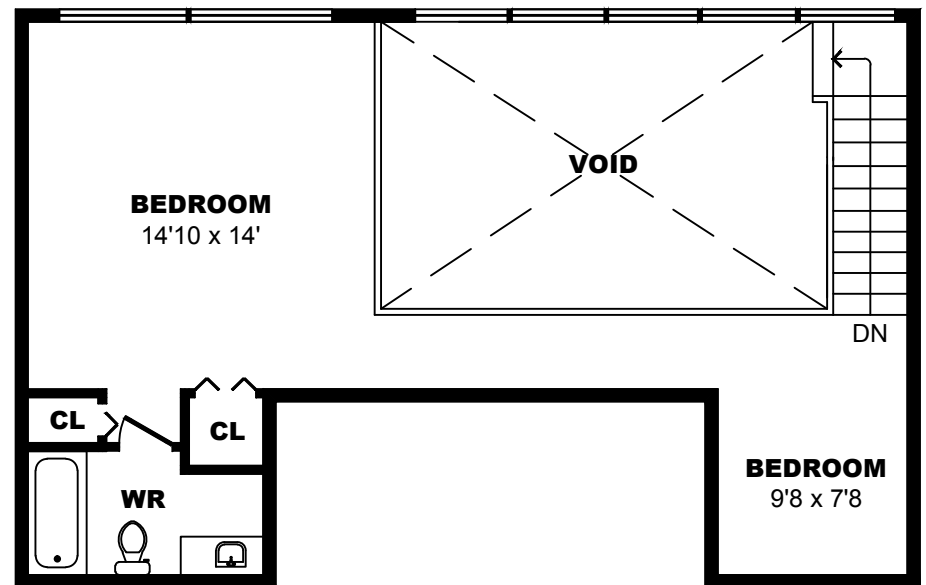

## 1 Place de la Belle-Rive, Montreal - 1 Bdrm F, 730sf

All dimensions are approximate. Sizes and specifications are subject to change without notice E. & O. E.  
 All illustrations are artist's concept. Actual usable floor space may vary slightly from stated floor area.

## 1 Place de la Belle-Rive, Montreal - 1 Bdrm G, 730sf

All dimensions are approximate. Sizes and specifications are subject to change without notice E. & O. E.  
All illustrations are artist's concept. Actual usable floor space may vary slightly from stated floor area.

## 1 Place de la Belle-Rive, Montreal - 1 Bdrm H, 636sf

All dimensions are approximate. Sizes and specifications are subject to change without notice E. & O. E.  
All illustrations are artist's concept. Actual usable floor space may vary slightly from stated floor area.