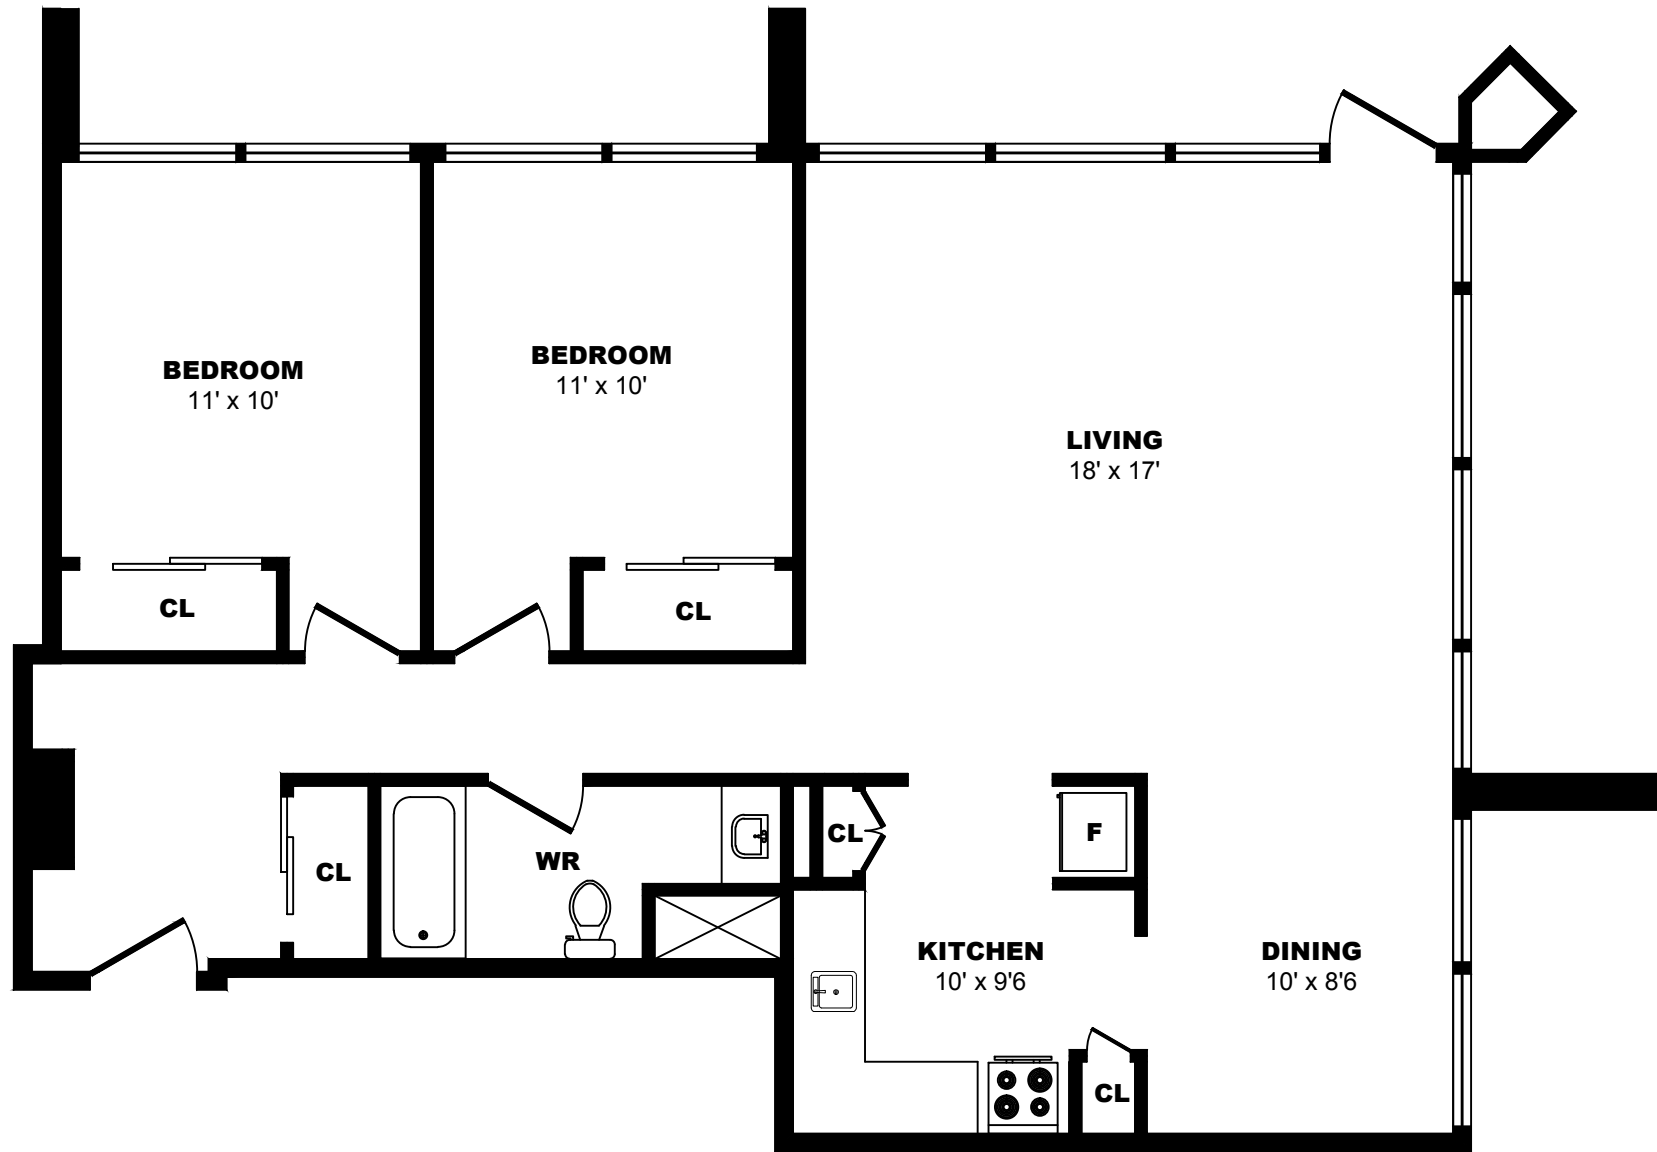

## 1 Place de la Belle-Rive, Montreal - 1 Bdrm G, 730sf

All dimensions are approximate. Sizes and specifications are subject to change without notice E. & O. E.  
All illustrations are artist's concept. Actual usable floor space may vary slightly from stated floor area.

## 1 Place de la Belle-Rive, Montreal - 1 Bdrm H, 636sf

All dimensions are approximate. Sizes and specifications are subject to change without notice E. & O. E.  
All illustrations are artist's concept. Actual usable floor space may vary slightly from stated floor area.

## 1 Place de la Belle-Rive, Montreal - 1 Bdrm I, 1087sf

All dimensions are approximate. Sizes and specifications are subject to change without notice E. & O. E.  
All illustrations are artist's concept. Actual usable floor space may vary slightly from stated floor area.