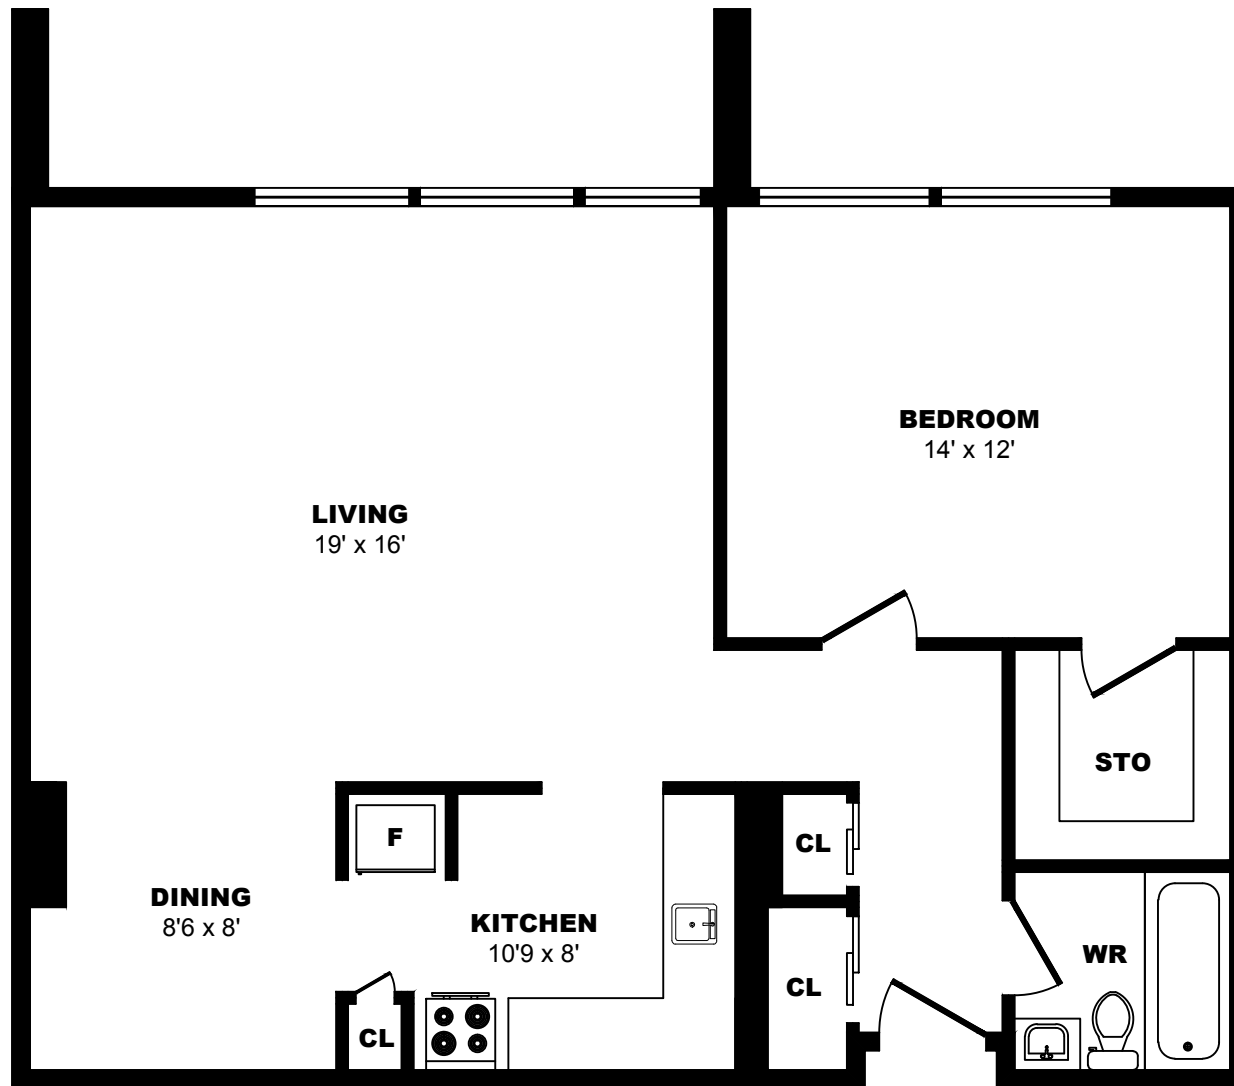

## 1 Place de la Belle-Rive, Montreal - Bachelor I, 569sf

All dimensions are approximate. Sizes and specifications are subject to change without notice E. & O. E.  
 All illustrations are artist's concept. Actual usable floor space may vary slightly from stated floor area.

## 1 Place de la Belle-Rive, Montreal - 1 Bdrm A, 730sf

All dimensions are approximate. Sizes and specifications are subject to change without notice E. & O. E.  
All illustrations are artist's concept. Actual usable floor space may vary slightly from stated floor area.

## 1 Place de la Belle-Rive, Montreal - 1 Bdrm B, 730sf

All dimensions are approximate. Sizes and specifications are subject to change without notice E. & O. E.  
All illustrations are artist's concept. Actual usable floor space may vary slightly from stated floor area.