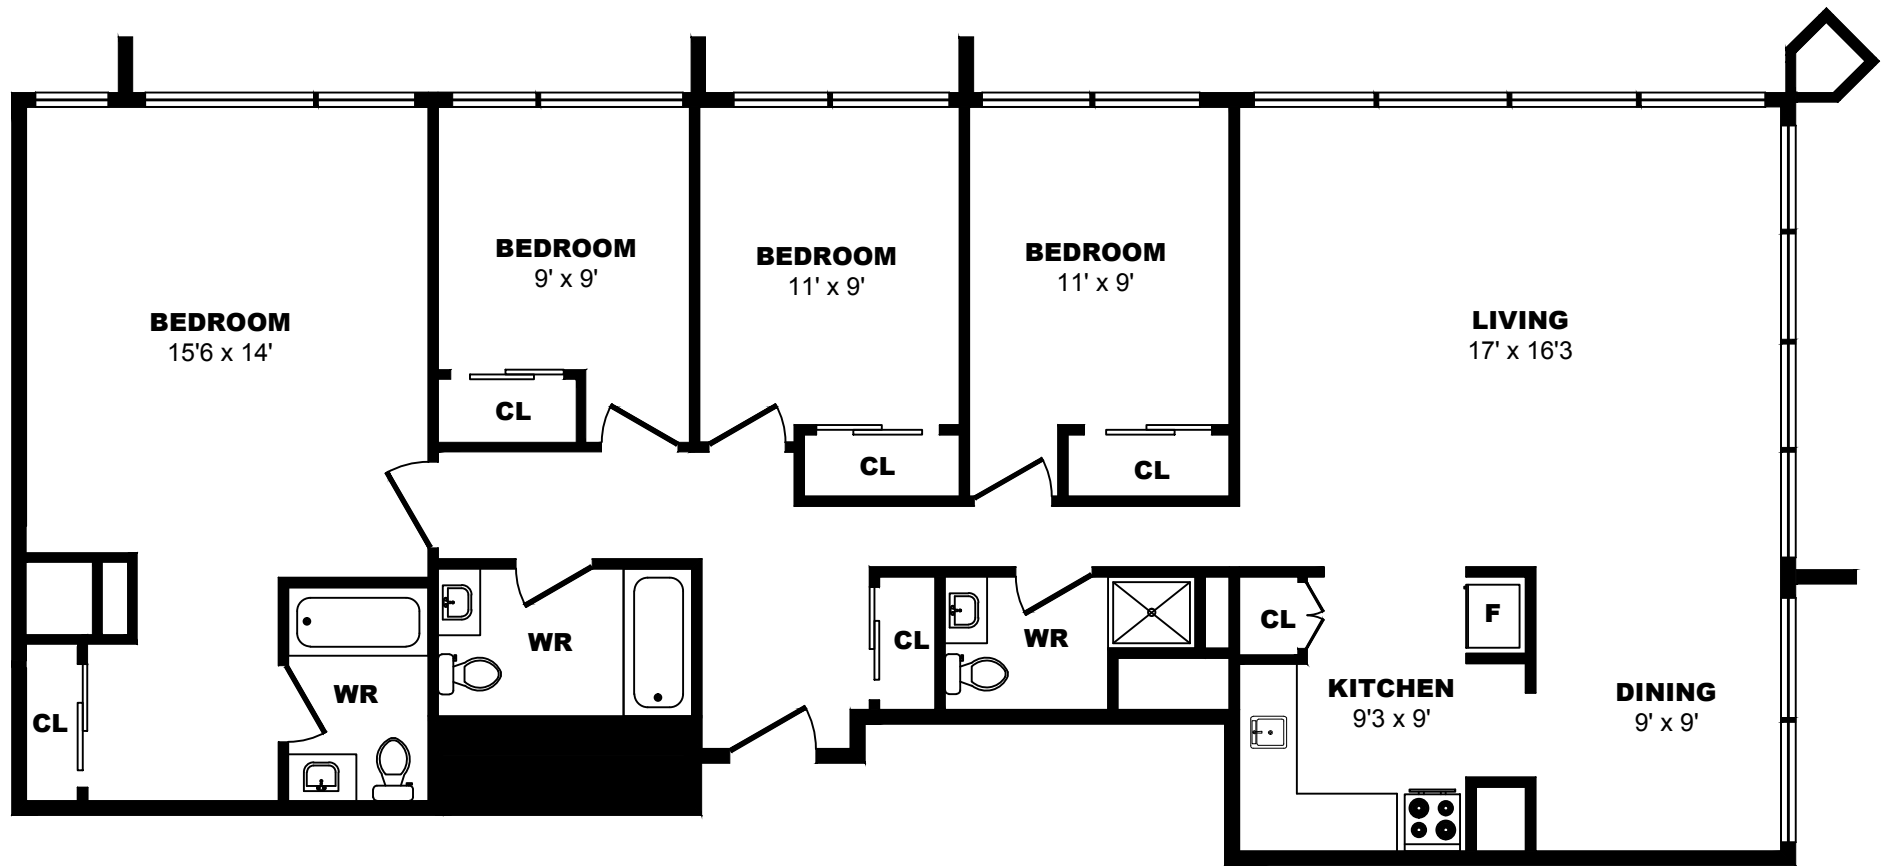

## 1 Place de la Belle-Rive, Montreal - 3 Bdrm A, 1100sf

All dimensions are approximate. Sizes and specifications are subject to change without notice E. & O. E.  
 All illustrations are artist's concept. Actual usable floor space may vary slightly from stated floor area.

## 1 Place de la Belle-Rive, Montreal - 3 Bdrm B, 1100sf

All dimensions are approximate. Sizes and specifications are subject to change without notice E. & O. E.  
 All illustrations are artist's concept. Actual usable floor space may vary slightly from stated floor area.

## 1 Place de la Belle-Rive, Montreal - 3 Bdrm C, 1039sf

All dimensions are approximate. Sizes and specifications are subject to change without notice E. & O. E.  
 All illustrations are artist's concept. Actual usable floor space may vary slightly from stated floor area.