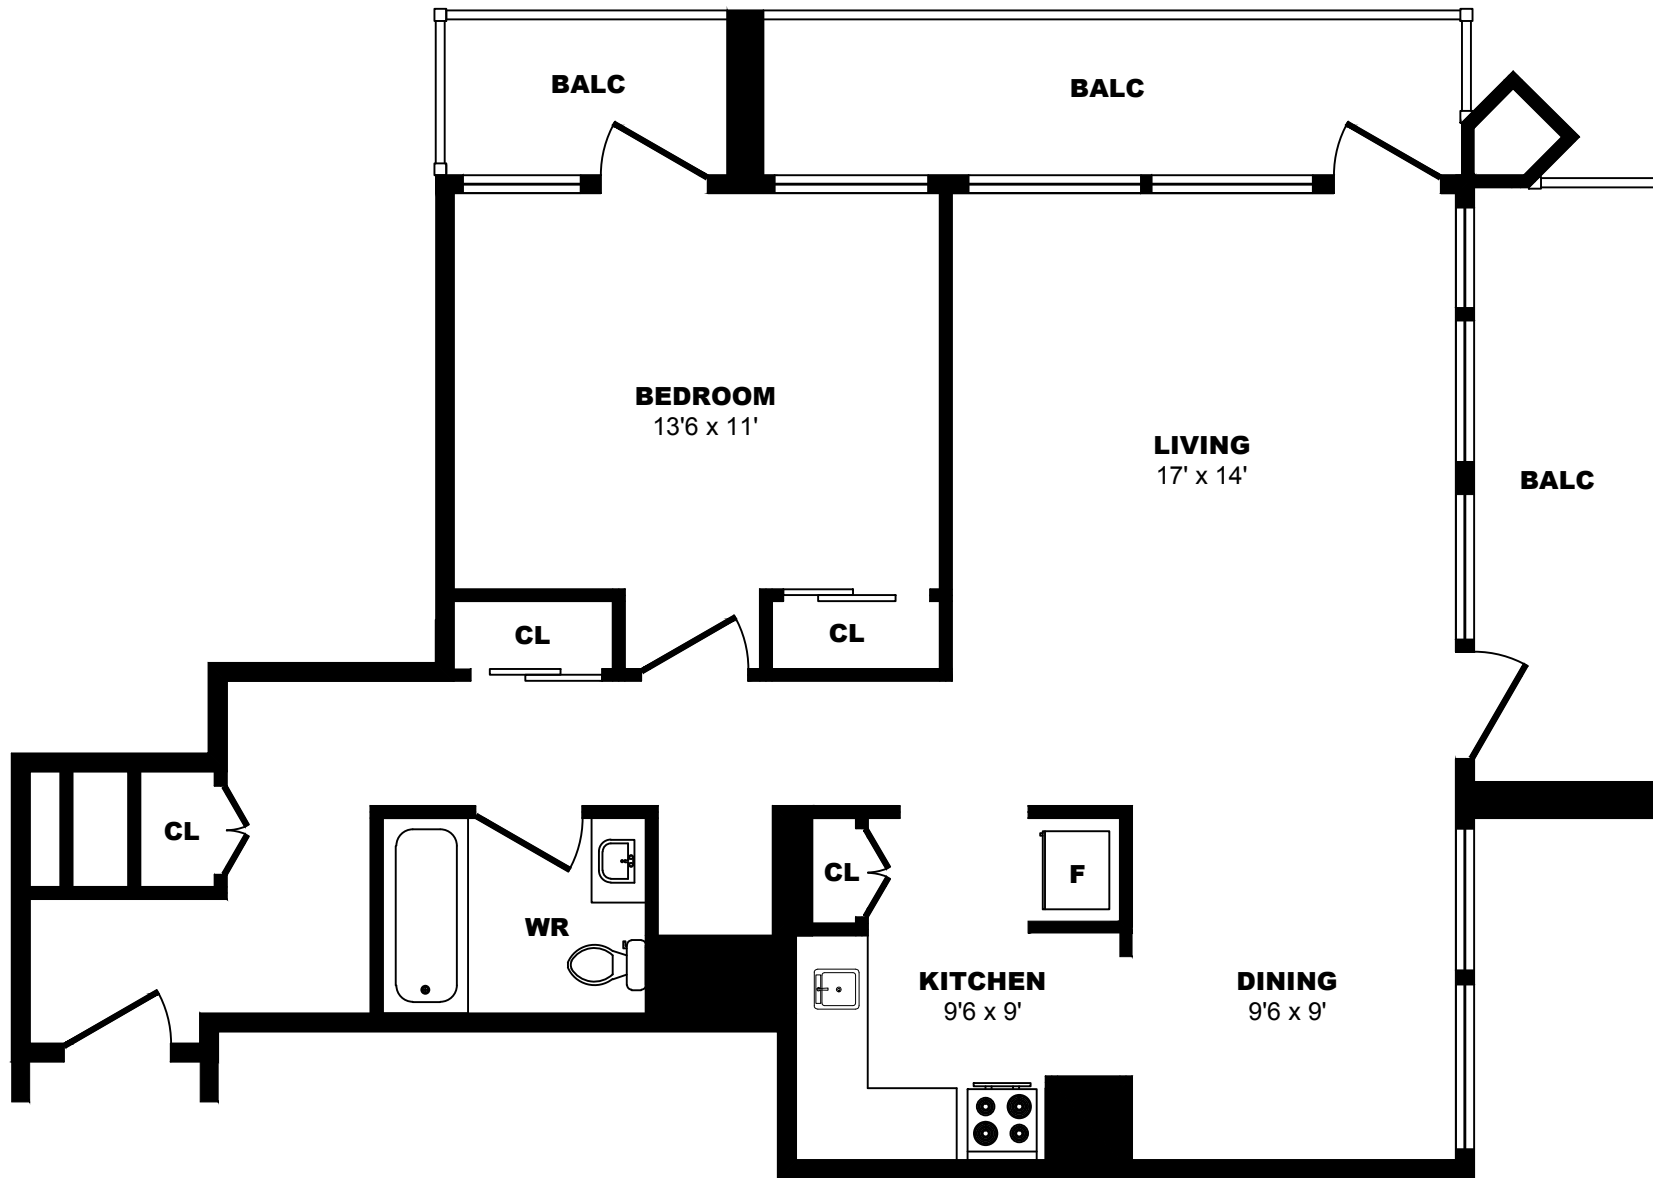

## 1 Place de la Belle-Rive, Montreal - 1 Bdrm B, 730sf

All dimensions are approximate. Sizes and specifications are subject to change without notice E. & O. E.  
All illustrations are artist's concept. Actual usable floor space may vary slightly from stated floor area.

## 1 Place de la Belle-Rive, Montreal - 1 Bdrm C, 730sf

All dimensions are approximate. Sizes and specifications are subject to change without notice E. & O. E.  
All illustrations are artist's concept. Actual usable floor space may vary slightly from stated floor area.

## 1 Place de la Belle-Rive, Montreal - 1 Bdrm D, 730sf

All dimensions are approximate. Sizes and specifications are subject to change without notice E. & O. E.  
All illustrations are artist's concept. Actual usable floor space may vary slightly from stated floor area.