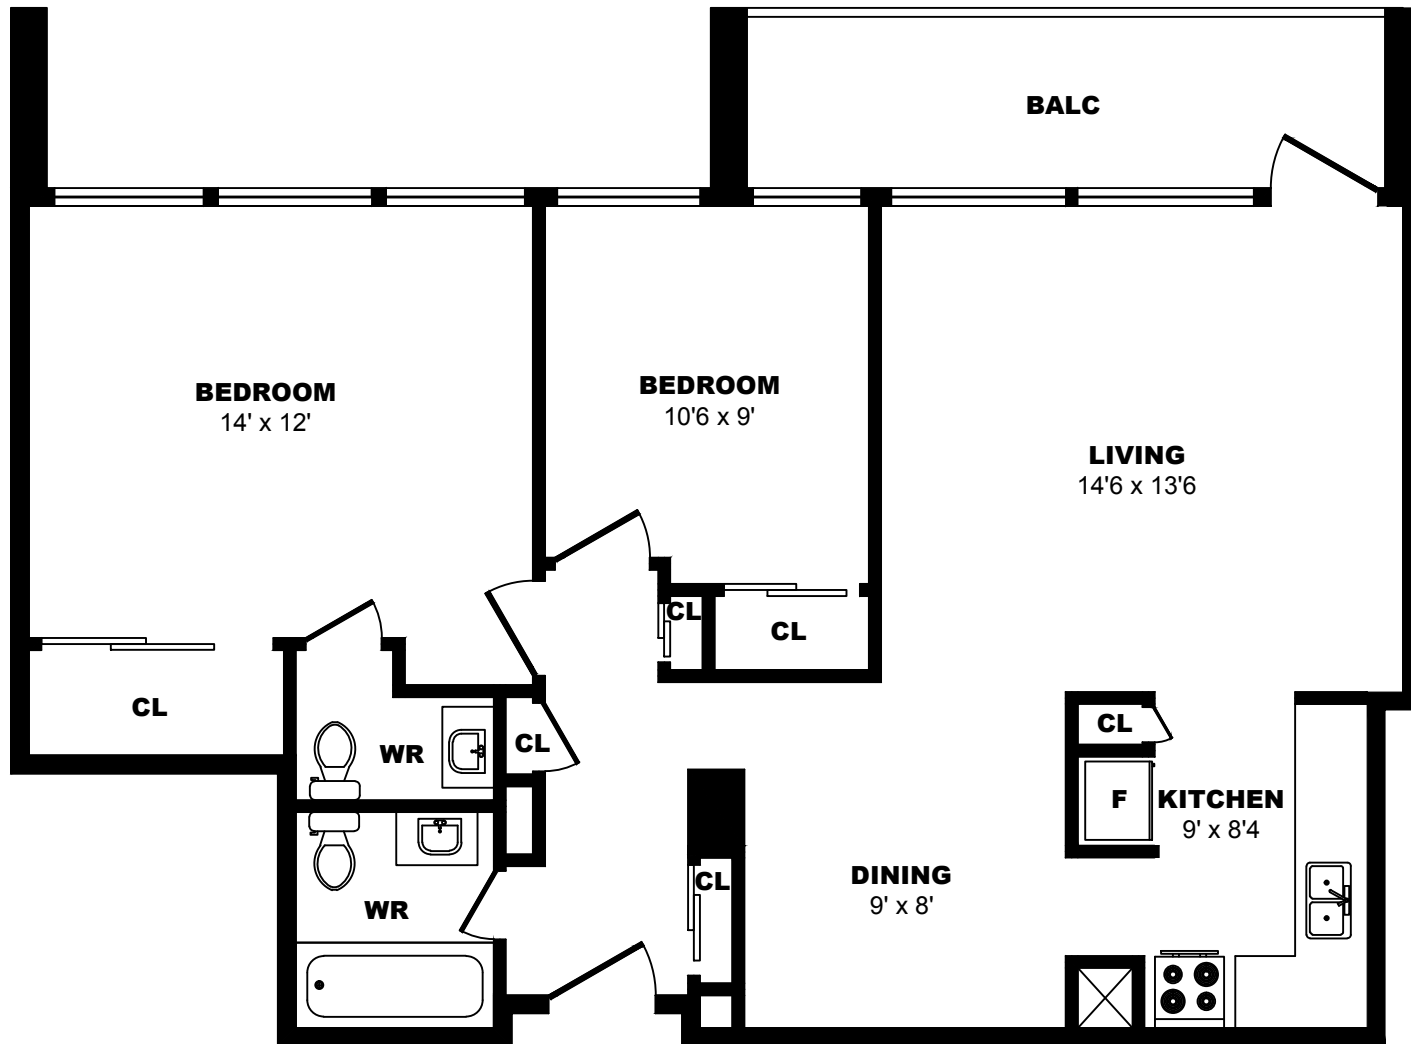

## 1 Place de la Belle-Rive, Montreal - 1 Bdrm I, 1087sf

All dimensions are approximate. Sizes and specifications are subject to change without notice E. & O. E.  
All illustrations are artist's concept. Actual usable floor space may vary slightly from stated floor area.

## 1 Place de la Belle-Rive, Montreal - 2 Bdrm A, 850sf

All dimensions are approximate. Sizes and specifications are subject to change without notice E. & O. E.  
All illustrations are artist's concept. Actual usable floor space may vary slightly from stated floor area.