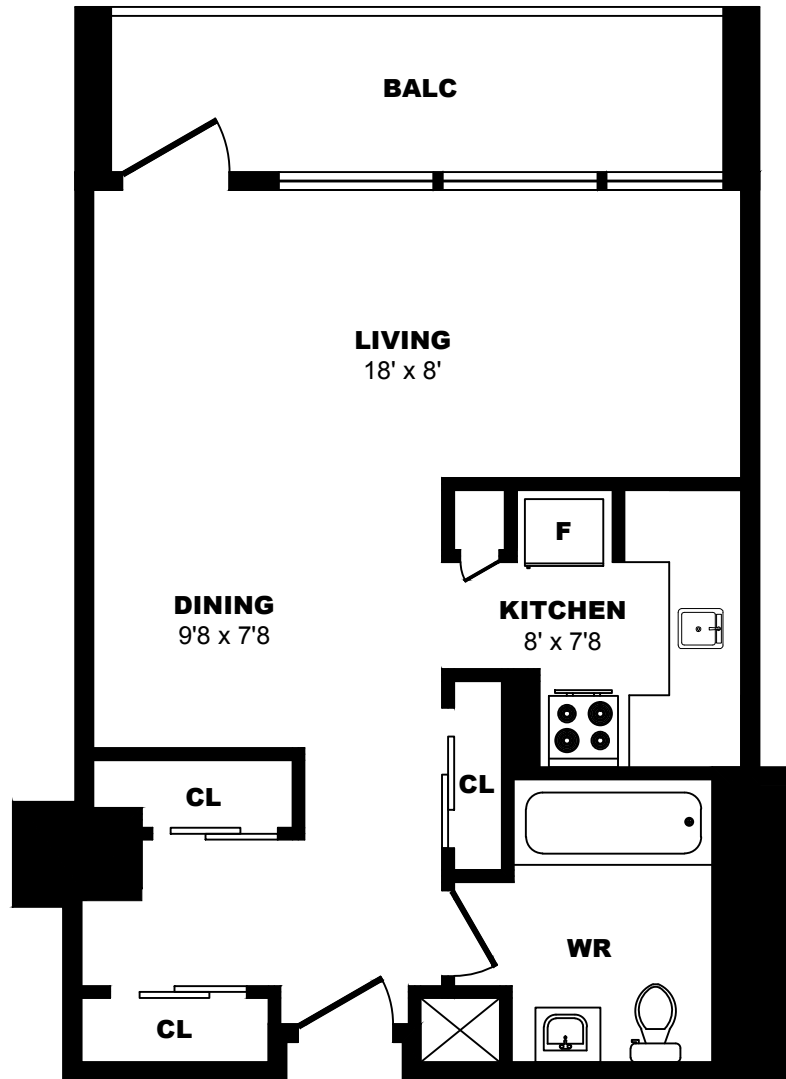

## 1 Place de la Belle-Rive, Montreal - Bachelor A, 423sf

All dimensions are approximate. Sizes and specifications are subject to change without notice E. & O. E.  
All illustrations are artist's concept. Actual usable floor space may vary slightly from stated floor area.

## 1 Place de la Belle-Rive, Montreal - Bachelor B, 420sf

All dimensions are approximate. Sizes and specifications are subject to change without notice E. & O. E.  
All illustrations are artist's concept. Actual usable floor space may vary slightly from stated floor area.

## 1 Place de la Belle-Rive, Montreal - Bachelor C, 288sf

All dimensions are approximate. Sizes and specifications are subject to change without notice E. & O. E.  
All illustrations are artist's concept. Actual usable floor space may vary slightly from stated floor area.

## 1 Place de la Belle-Rive, Montreal - Bachelor D, 420sf

All dimensions are approximate. Sizes and specifications are subject to change without notice E. & O. E.  
All illustrations are artist's concept. Actual usable floor space may vary slightly from stated floor area.