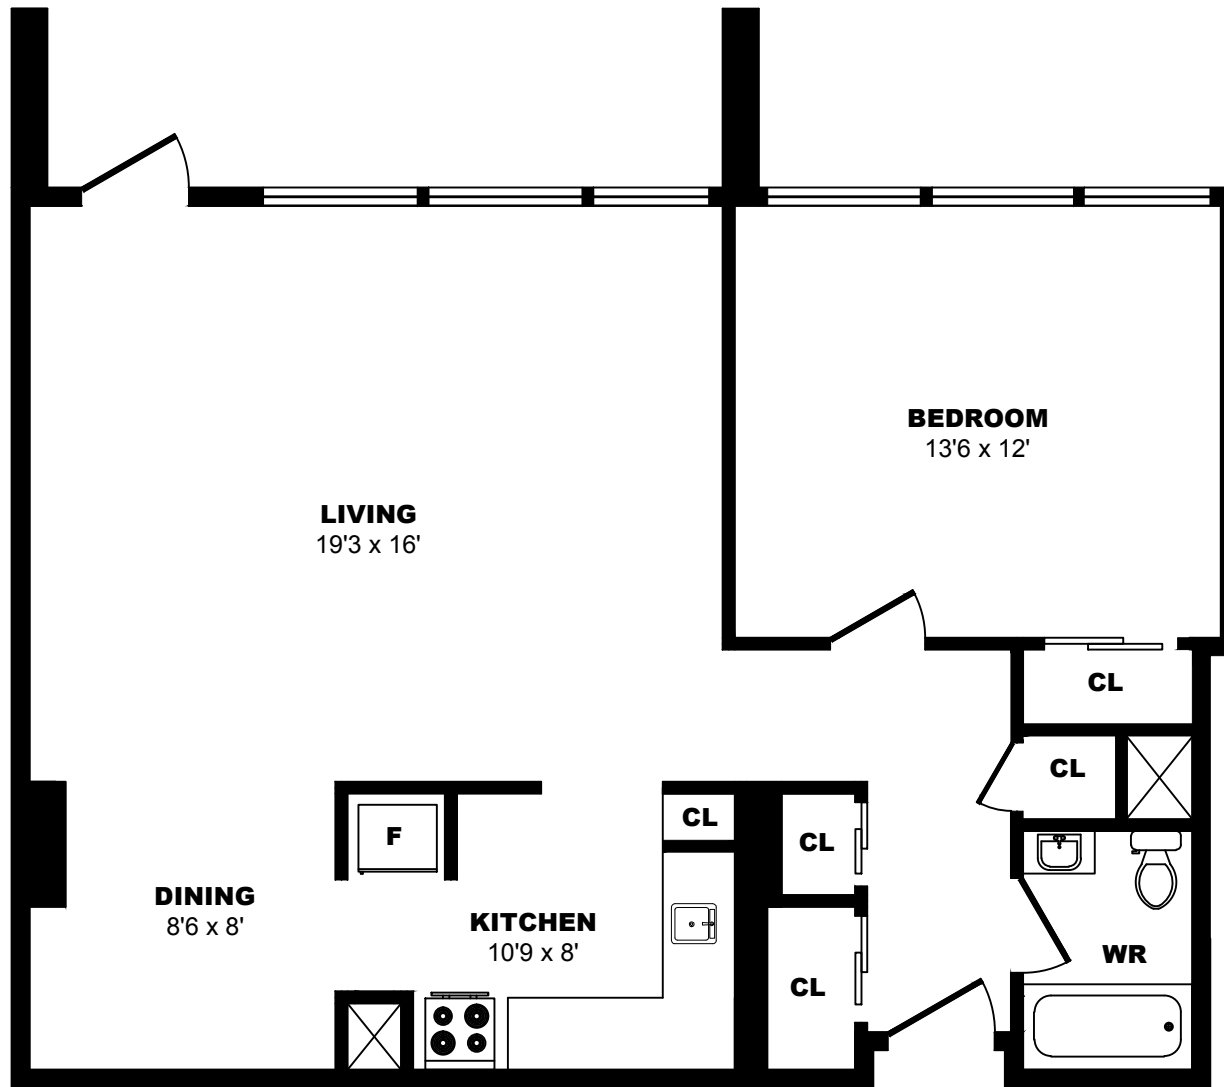

## 1 Place de la Belle-Rive, Montreal - Bachelor G, 544sf

All dimensions are approximate. Sizes and specifications are subject to change without notice E. & O. E.  
All illustrations are artist's concept. Actual usable floor space may vary slightly from stated floor area.

## 1 Place de la Belle-Rive, Montreal - Bachelor H, 533sf

All dimensions are approximate. Sizes and specifications are subject to change without notice E. & O. E.  
All illustrations are artist's concept. Actual usable floor space may vary slightly from stated floor area.

## 1 Place de la Belle-Rive, Montreal - Bachelor I, 569sf

All dimensions are approximate. Sizes and specifications are subject to change without notice E. & O. E.  
 All illustrations are artist's concept. Actual usable floor space may vary slightly from stated floor area.

## 1 Place de la Belle-Rive, Montreal - 1 Bdrm A, 730sf

All dimensions are approximate. Sizes and specifications are subject to change without notice E. & O. E.  
All illustrations are artist's concept. Actual usable floor space may vary slightly from stated floor area.