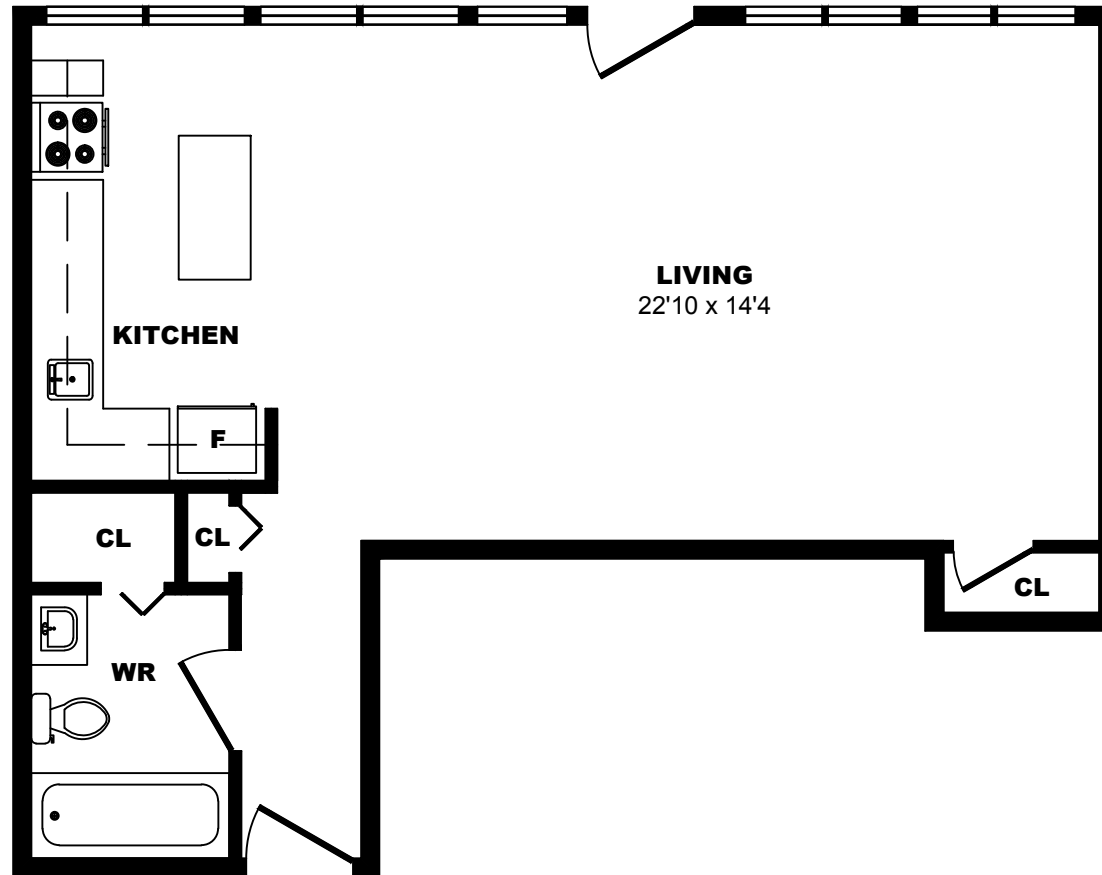

## 1 Place de la Belle-Rive, Montreal - Bachelor D, 420sf

All dimensions are approximate. Sizes and specifications are subject to change without notice E. & O. E.  
All illustrations are artist's concept. Actual usable floor space may vary slightly from stated floor area.

## 1 Place de la Belle-Rive, Montreal - Bachelor E, 420sf

All dimensions are approximate. Sizes and specifications are subject to change without notice E. & O. E.  
All illustrations are artist's concept. Actual usable floor space may vary slightly from stated floor area.

## 1 Place de la Belle-Rive, Montreal - Bachelor F, 624sf

All dimensions are approximate. Sizes and specifications are subject to change without notice E. & O. E.  
All illustrations are artist's concept. Actual usable floor space may vary slightly from stated floor area.

## 1 Place de la Belle-Rive, Montreal - Bachelor G, 544sf

All dimensions are approximate. Sizes and specifications are subject to change without notice E. & O. E.  
All illustrations are artist's concept. Actual usable floor space may vary slightly from stated floor area.