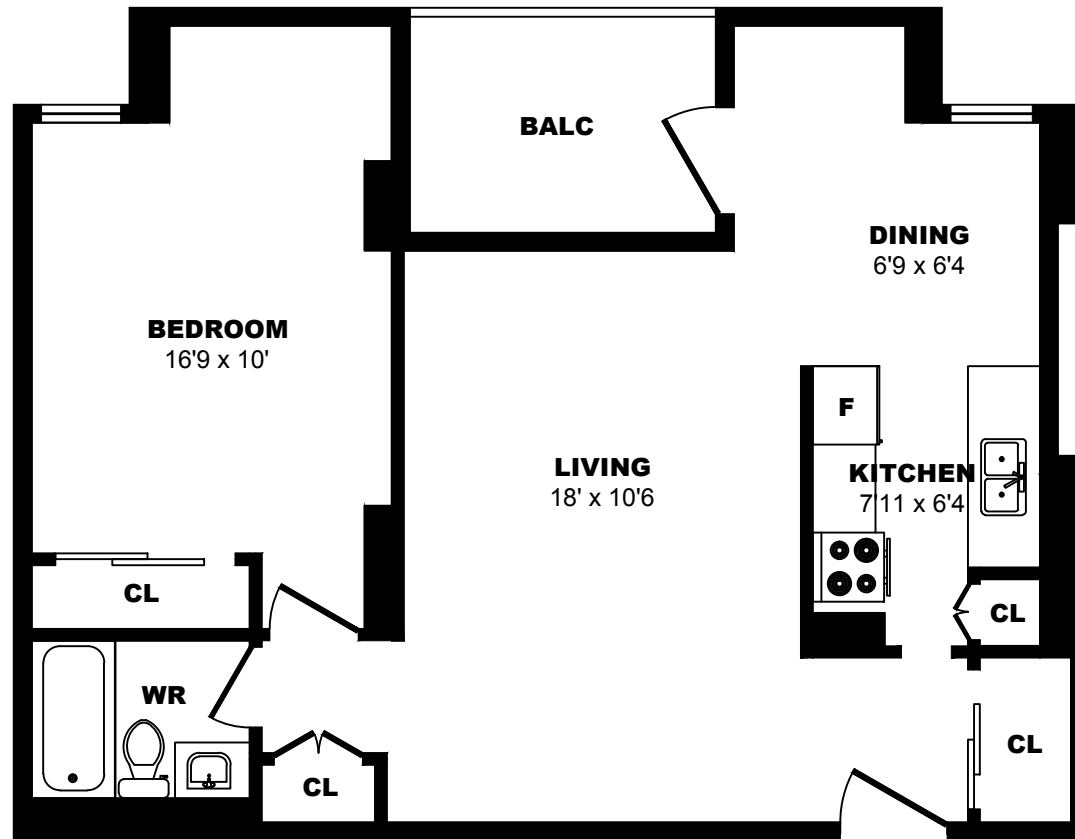

## 1 Place de la Belle-Rive, Montreal - 3 Bdrm B, 1100sf

All dimensions are approximate. Sizes and specifications are subject to change without notice E. & O. E.  
 All illustrations are artist's concept. Actual usable floor space may vary slightly from stated floor area.

## 1 Place de la Belle-Rive, Montreal - 3 Bdrm C, 1039sf

All dimensions are approximate. Sizes and specifications are subject to change without notice E. & O. E.  
 All illustrations are artist's concept. Actual usable floor space may vary slightly from stated floor area.

## 1 Place de la Belle-Rive, Montreal - 4 Bdrm A, 1407sf

All dimensions are approximate. Sizes and specifications are subject to change without notice E. & O. E.  
 All illustrations are artist's concept. Actual usable floor space may vary slightly from stated floor area.