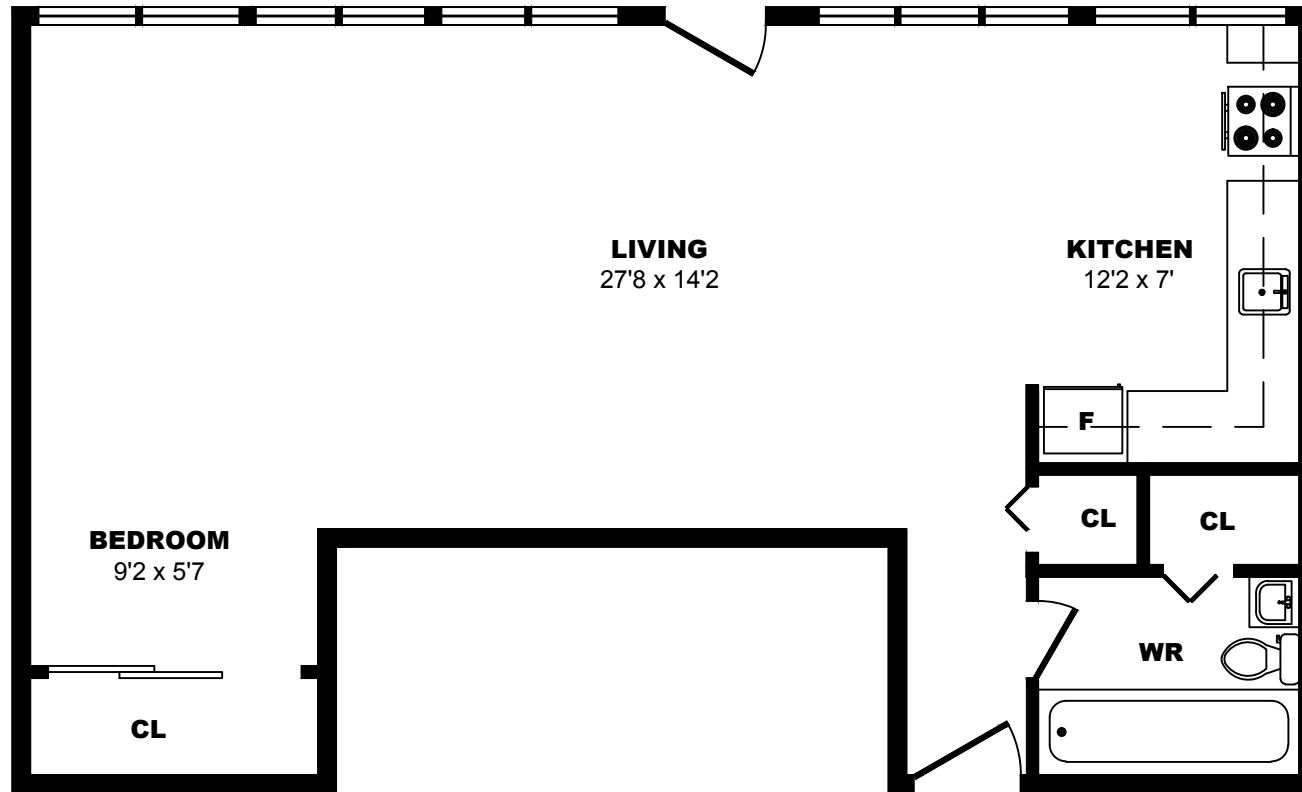

## 1 Place de la Belle-Rive, Montreal - Bachelor B, 420sf

All dimensions are approximate. Sizes and specifications are subject to change without notice E. & O. E.  
All illustrations are artist's concept. Actual usable floor space may vary slightly from stated floor area.

## 1 Place de la Belle-Rive, Montreal - Bachelor C, 288sf

All dimensions are approximate. Sizes and specifications are subject to change without notice E. & O. E.  
All illustrations are artist's concept. Actual usable floor space may vary slightly from stated floor area.

## 1 Place de la Belle-Rive, Montreal - Bachelor D, 420sf

All dimensions are approximate. Sizes and specifications are subject to change without notice E. & O. E.  
All illustrations are artist's concept. Actual usable floor space may vary slightly from stated floor area.

## 1 Place de la Belle-Rive, Montreal - Bachelor E, 420sf

All dimensions are approximate. Sizes and specifications are subject to change without notice E. & O. E.  
All illustrations are artist's concept. Actual usable floor space may vary slightly from stated floor area.