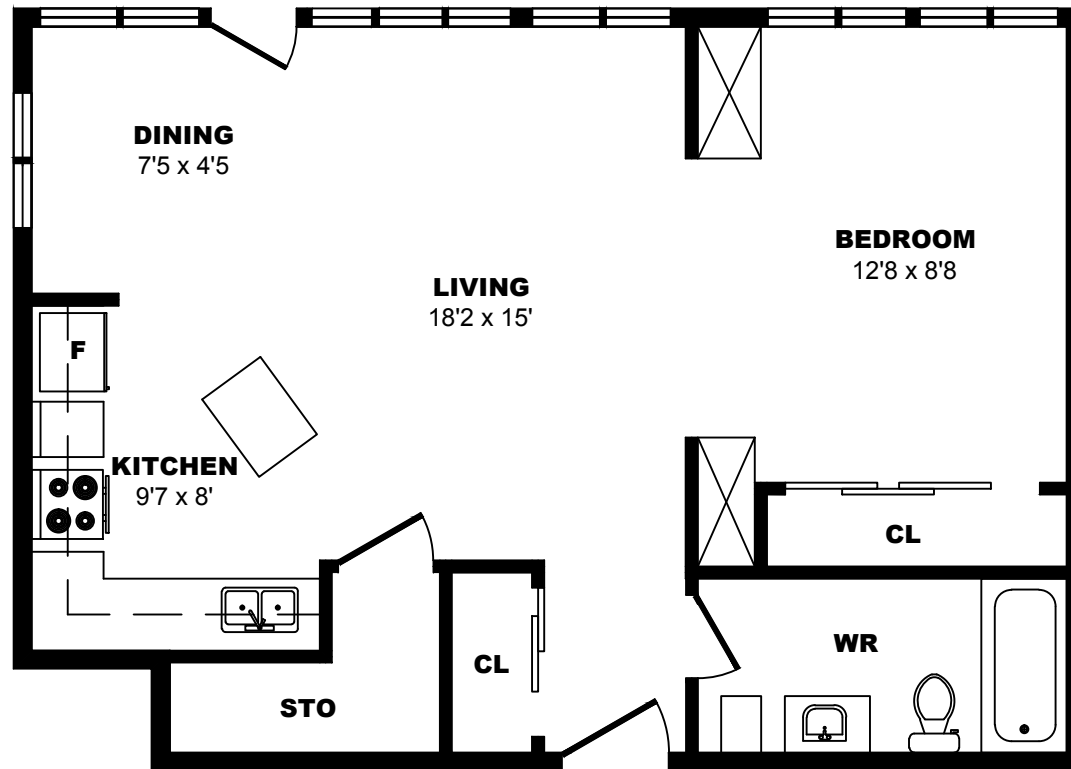

## 1 Place de la Belle-Rive, Montreal - Bachelor F, 624sf

All dimensions are approximate. Sizes and specifications are subject to change without notice E. & O. E.  
All illustrations are artist's concept. Actual usable floor space may vary slightly from stated floor area.

## 1 Place de la Belle-Rive, Montreal - Bachelor G, 544sf

All dimensions are approximate. Sizes and specifications are subject to change without notice E. & O. E.  
All illustrations are artist's concept. Actual usable floor space may vary slightly from stated floor area.

## 1 Place de la Belle-Rive, Montreal - Bachelor H, 533sf

All dimensions are approximate. Sizes and specifications are subject to change without notice E. & O. E.  
All illustrations are artist's concept. Actual usable floor space may vary slightly from stated floor area.

## 1 Place de la Belle-Rive, Montreal - Bachelor I, 569sf

All dimensions are approximate. Sizes and specifications are subject to change without notice E. & O. E.  
 All illustrations are artist's concept. Actual usable floor space may vary slightly from stated floor area.