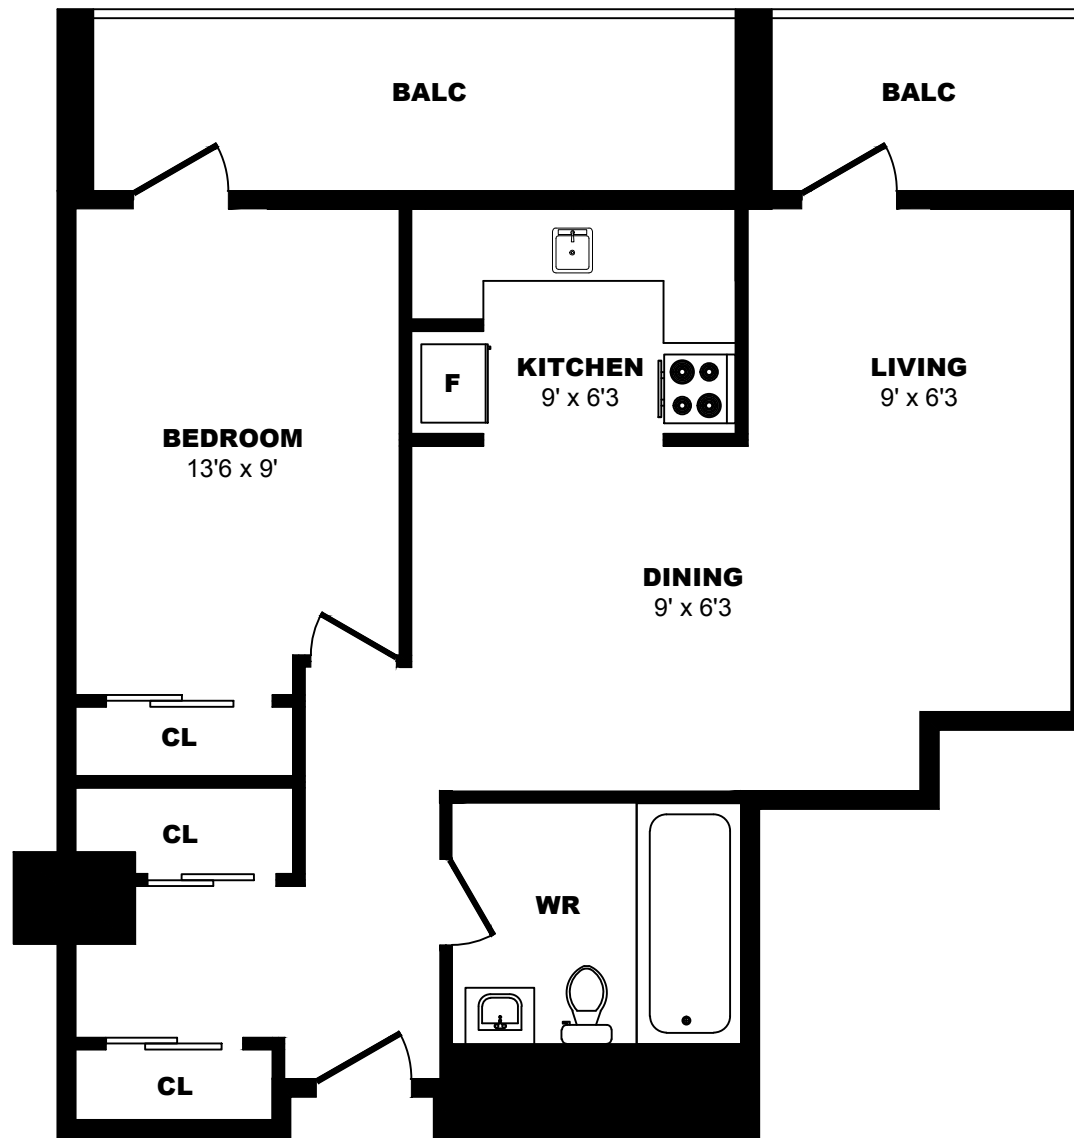

## 1 Place de la Belle-Rive, Montreal - 1 Bdrm A, 730sf

All dimensions are approximate. Sizes and specifications are subject to change without notice E. & O. E.  
All illustrations are artist's concept. Actual usable floor space may vary slightly from stated floor area.

## 1 Place de la Belle-Rive, Montreal - 1 Bdrm B, 730sf

All dimensions are approximate. Sizes and specifications are subject to change without notice E. & O. E.  
All illustrations are artist's concept. Actual usable floor space may vary slightly from stated floor area.

## 1 Place de la Belle-Rive, Montreal - 1 Bdrm C, 730sf

All dimensions are approximate. Sizes and specifications are subject to change without notice E. & O. E.  
All illustrations are artist's concept. Actual usable floor space may vary slightly from stated floor area.

## 1 Place de la Belle-Rive, Montreal - 1 Bdrm D, 730sf

All dimensions are approximate. Sizes and specifications are subject to change without notice E. & O. E.  
All illustrations are artist's concept. Actual usable floor space may vary slightly from stated floor area.