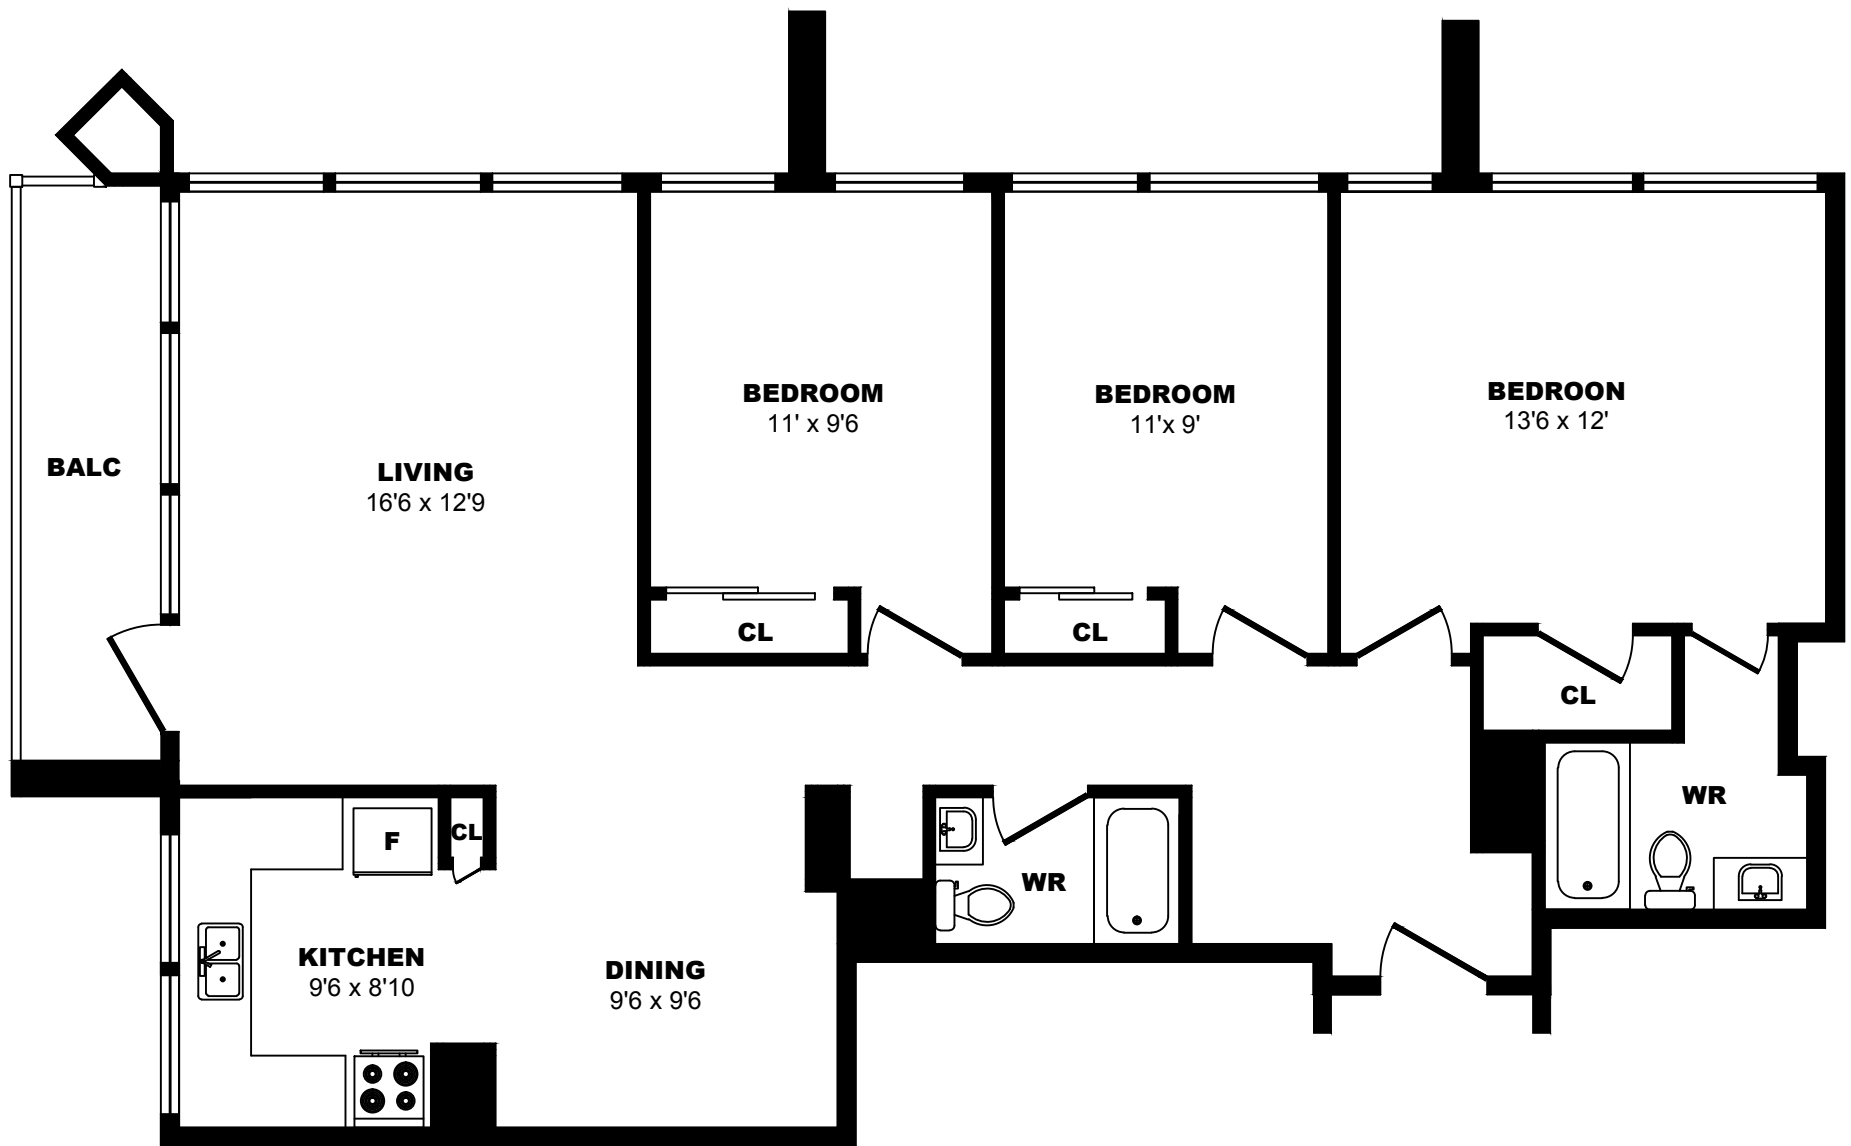

## 1 Place de la Belle-Rive, Montreal – 2 Bdrm C, 1327sf

All dimensions are approximate. Sizes and specifications are subject to change without notice E. & O. E.  
 All illustrations are artist's concept. Actual usable floor space may vary slightly from stated floor area.

## 1 Place de la Belle-Rive, Montreal - 3 Bdrm A, 1100sf

All dimensions are approximate. Sizes and specifications are subject to change without notice E. & O. E.  
 All illustrations are artist's concept. Actual usable floor space may vary slightly from stated floor area.

## 1 Place de la Belle-Rive, Montreal - 3 Bdrm B, 1100sf

All dimensions are approximate. Sizes and specifications are subject to change without notice E. & O. E.  
 All illustrations are artist's concept. Actual usable floor space may vary slightly from stated floor area.

## 1 Place de la Belle-Rive, Montreal - 3 Bdrm C, 1039sf

All dimensions are approximate. Sizes and specifications are subject to change without notice E. & O. E.  
 All illustrations are artist's concept. Actual usable floor space may vary slightly from stated floor area.