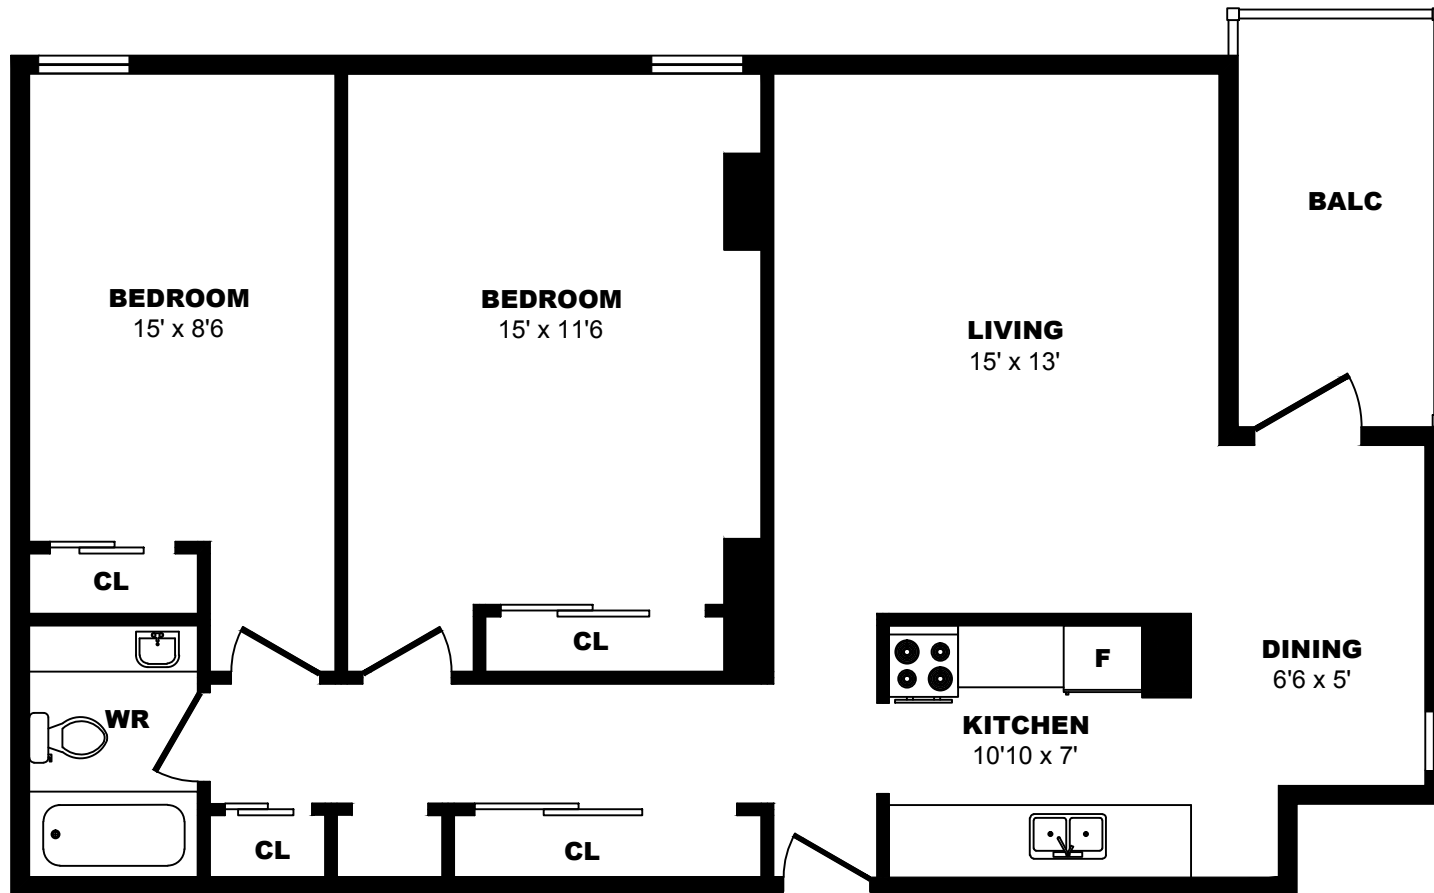

## 1 Place de la Belle-Rive, Montreal - 3 Bdrm C, 1039sf

All dimensions are approximate. Sizes and specifications are subject to change without notice E. & O. E.  
 All illustrations are artist's concept. Actual usable floor space may vary slightly from stated floor area.

## 1 Place de la Belle-Rive, Montreal - 4 Bdrm A, 1407sf

All dimensions are approximate. Sizes and specifications are subject to change without notice E. & O. E.  
 All illustrations are artist's concept. Actual usable floor space may vary slightly from stated floor area.

## 5 Place de la Belle-Rive, Montreal - 1 Bdrm A, 539sf

All dimensions are approximate. Sizes and specifications are subject to change without notice E. & O. E.  
All illustrations are artist's concept. Actual usable floor space may vary slightly from stated floor area.

## 5 Place de la Belle-Rive, Montreal - 2 Bdrm B, 797sf

All dimensions are approximate. Sizes and specifications are subject to change without notice E. & O. E.  
All illustrations are artist's concept. Actual usable floor space may vary slightly from stated floor area.