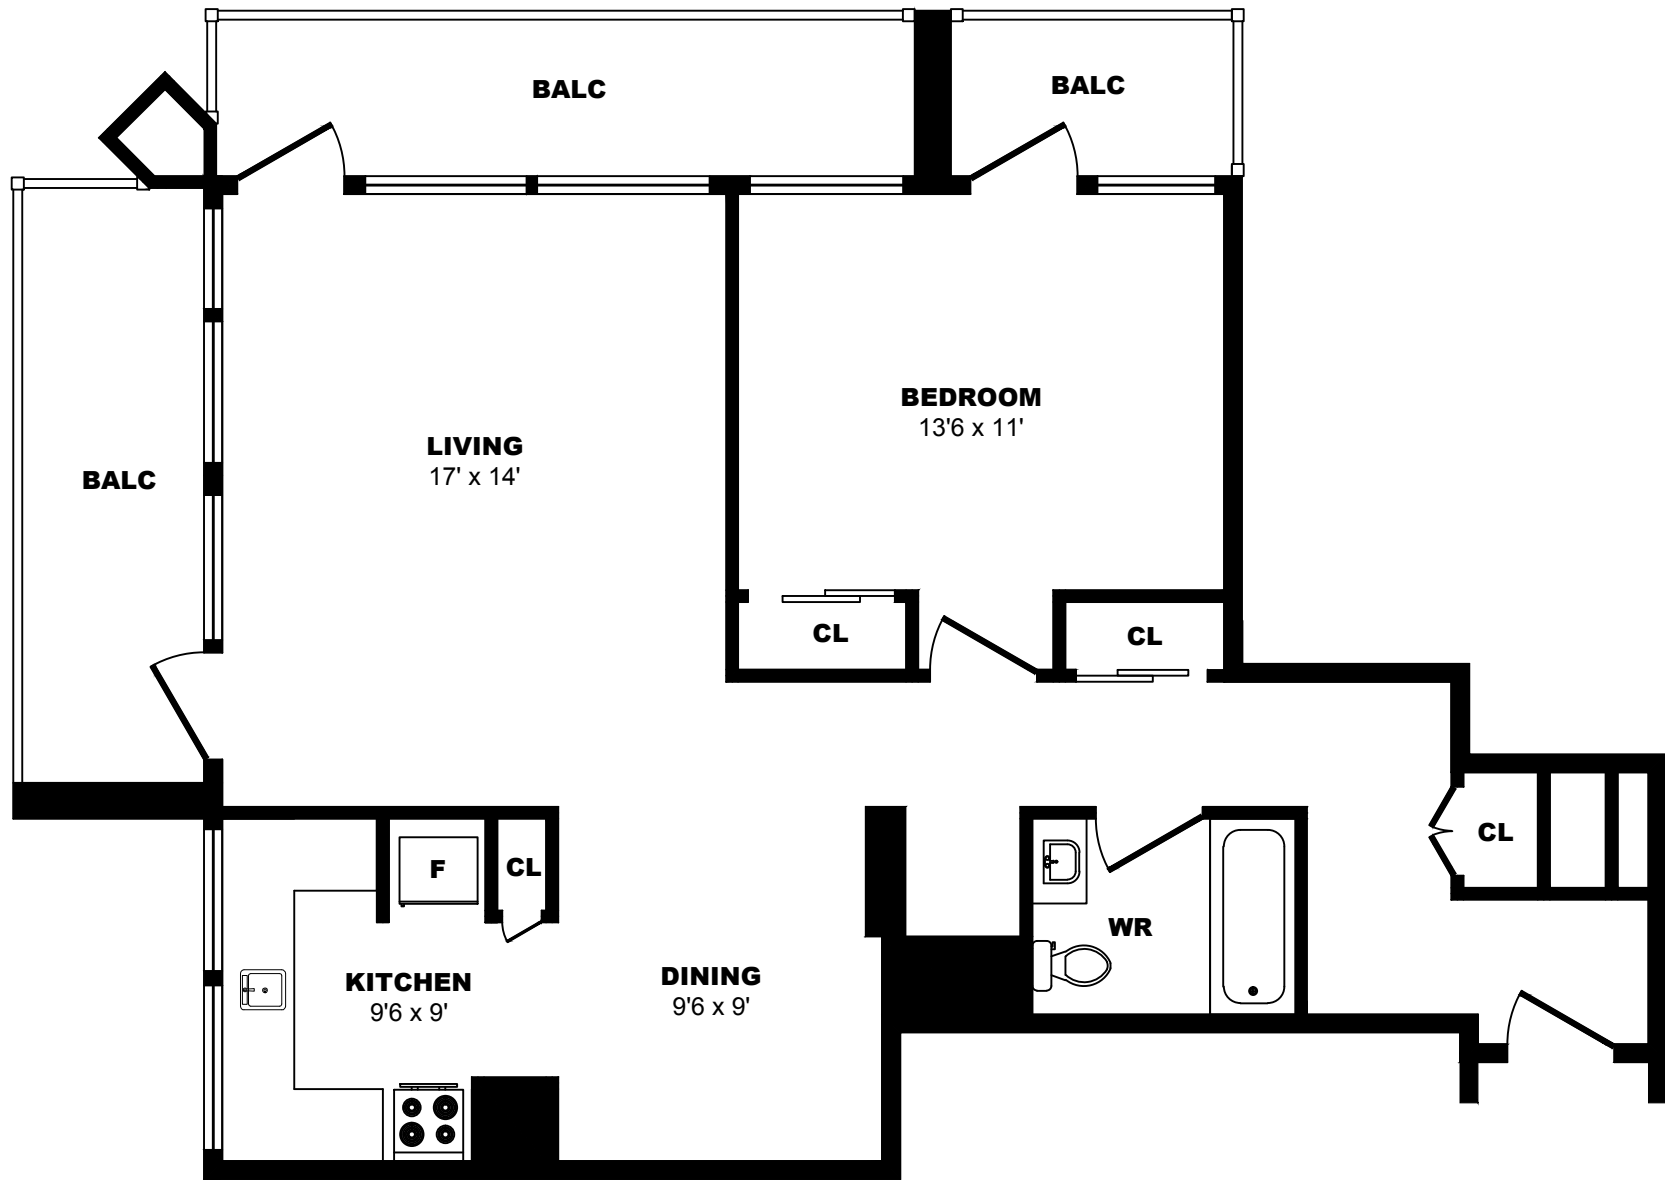

## 1 Place de la Belle-Rive, Montreal - 1 Bdrm C, 730sf

All dimensions are approximate. Sizes and specifications are subject to change without notice E. & O. E.  
All illustrations are artist's concept. Actual usable floor space may vary slightly from stated floor area.

## 1 Place de la Belle-Rive, Montreal - 1 Bdrm D, 730sf

All dimensions are approximate. Sizes and specifications are subject to change without notice E. & O. E.  
All illustrations are artist's concept. Actual usable floor space may vary slightly from stated floor area.

## 1 Place de la Belle-Rive, Montreal - 1 Bdrm E, 730sf

All dimensions are approximate. Sizes and specifications are subject to change without notice E. & O. E.  
 All illustrations are artist's concept. Actual usable floor space may vary slightly from stated floor area.