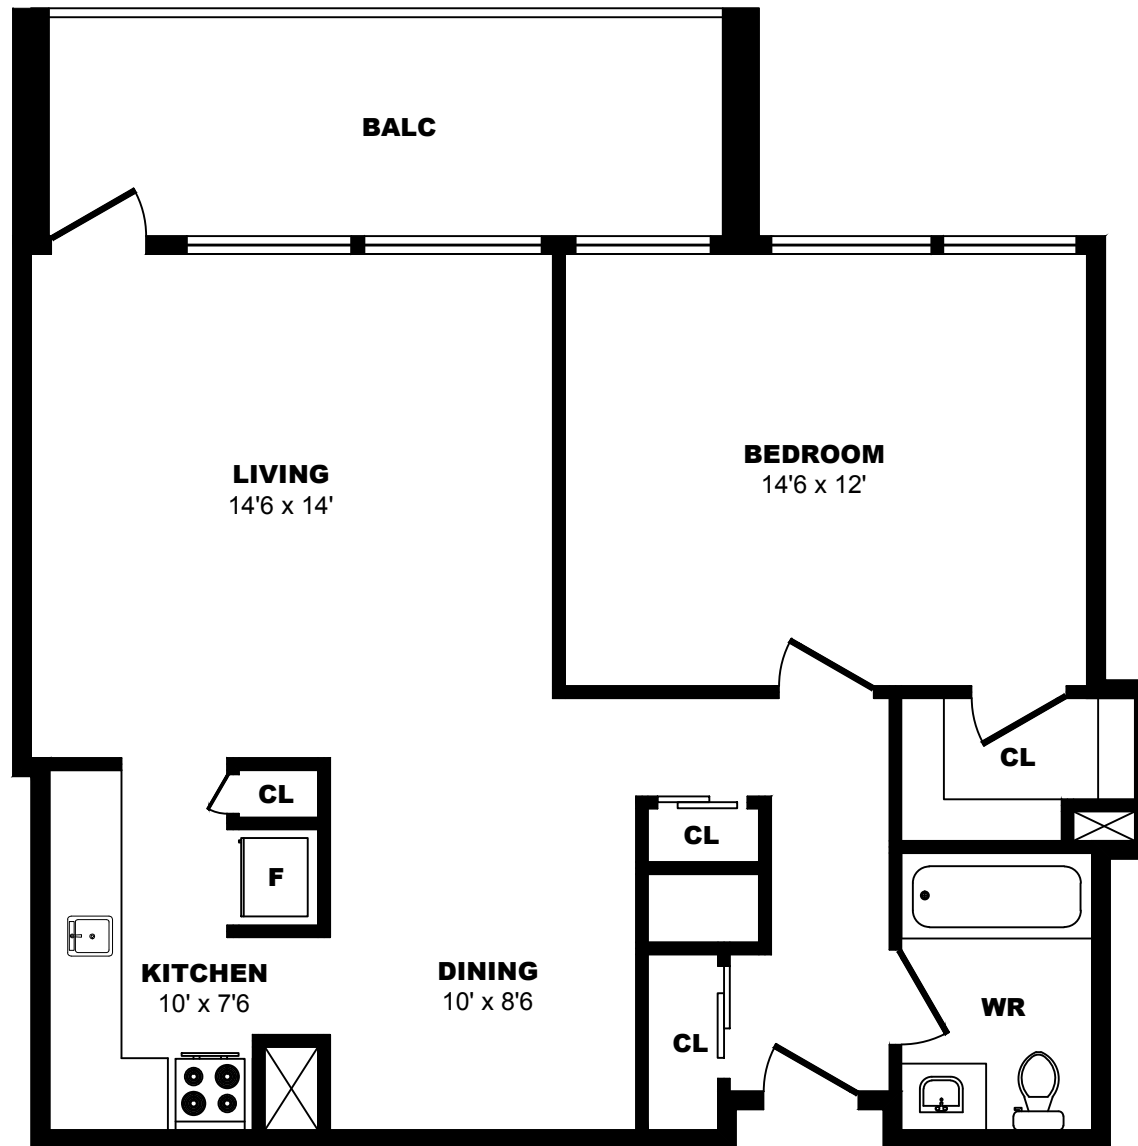

## 1 Place de la Belle-Rive, Montreal - 1 Bdrm D, 730sf

All dimensions are approximate. Sizes and specifications are subject to change without notice E. & O. E.  
All illustrations are artist's concept. Actual usable floor space may vary slightly from stated floor area.

## 1 Place de la Belle-Rive, Montreal - 1 Bdrm E, 730sf

All dimensions are approximate. Sizes and specifications are subject to change without notice E. & O. E.  
 All illustrations are artist's concept. Actual usable floor space may vary slightly from stated floor area.

## 1 Place de la Belle-Rive, Montreal - 1 Bdrm F, 730sf

All dimensions are approximate. Sizes and specifications are subject to change without notice E. & O. E.  
 All illustrations are artist's concept. Actual usable floor space may vary slightly from stated floor area.

## 1 Place de la Belle-Rive, Montreal - 1 Bdrm G, 730sf

All dimensions are approximate. Sizes and specifications are subject to change without notice E. & O. E.  
All illustrations are artist's concept. Actual usable floor space may vary slightly from stated floor area.