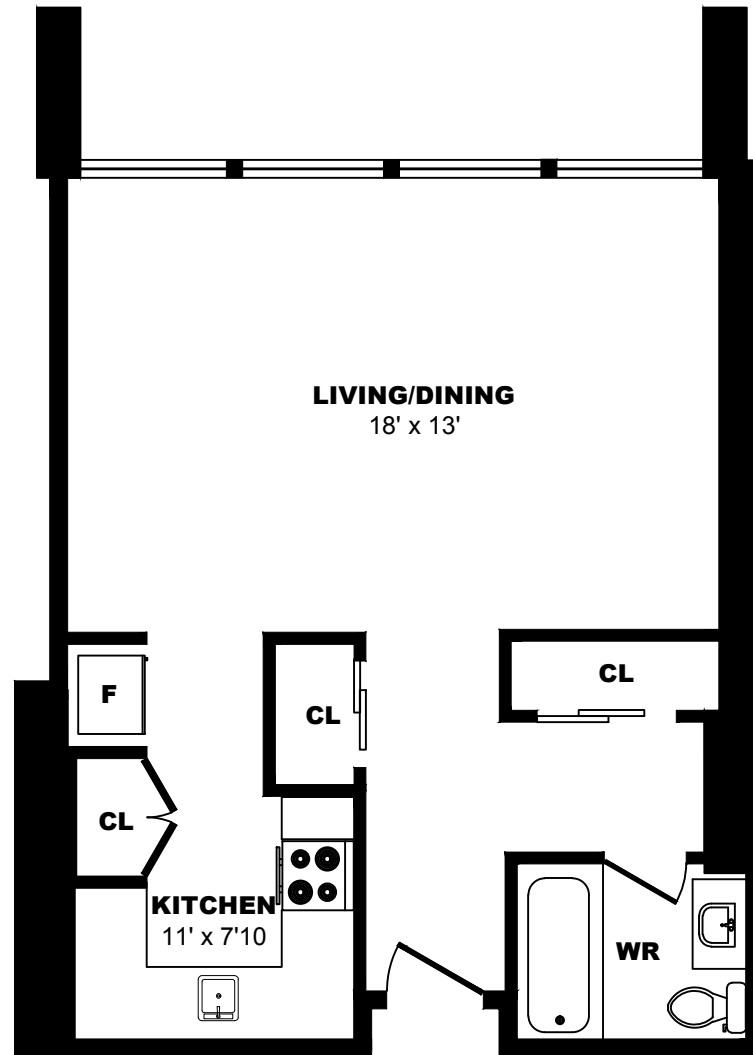

## 1 Place de la Belle-Rive, Montreal - Bachelor A, 423sf

All dimensions are approximate. Sizes and specifications are subject to change without notice E. & O. E.  
All illustrations are artist's concept. Actual usable floor space may vary slightly from stated floor area.

## 1 Place de la Belle-Rive, Montreal - Bachelor B, 420sf

All dimensions are approximate. Sizes and specifications are subject to change without notice E. & O. E.  
All illustrations are artist's concept. Actual usable floor space may vary slightly from stated floor area.

## 1 Place de la Belle-Rive, Montreal - Bachelor C, 288sf

All dimensions are approximate. Sizes and specifications are subject to change without notice E. & O. E.  
All illustrations are artist's concept. Actual usable floor space may vary slightly from stated floor area.

## 1 Place de la Belle-Rive, Montreal - Bachelor D, 420sf

All dimensions are approximate. Sizes and specifications are subject to change without notice E. & O. E.  
All illustrations are artist's concept. Actual usable floor space may vary slightly from stated floor area.