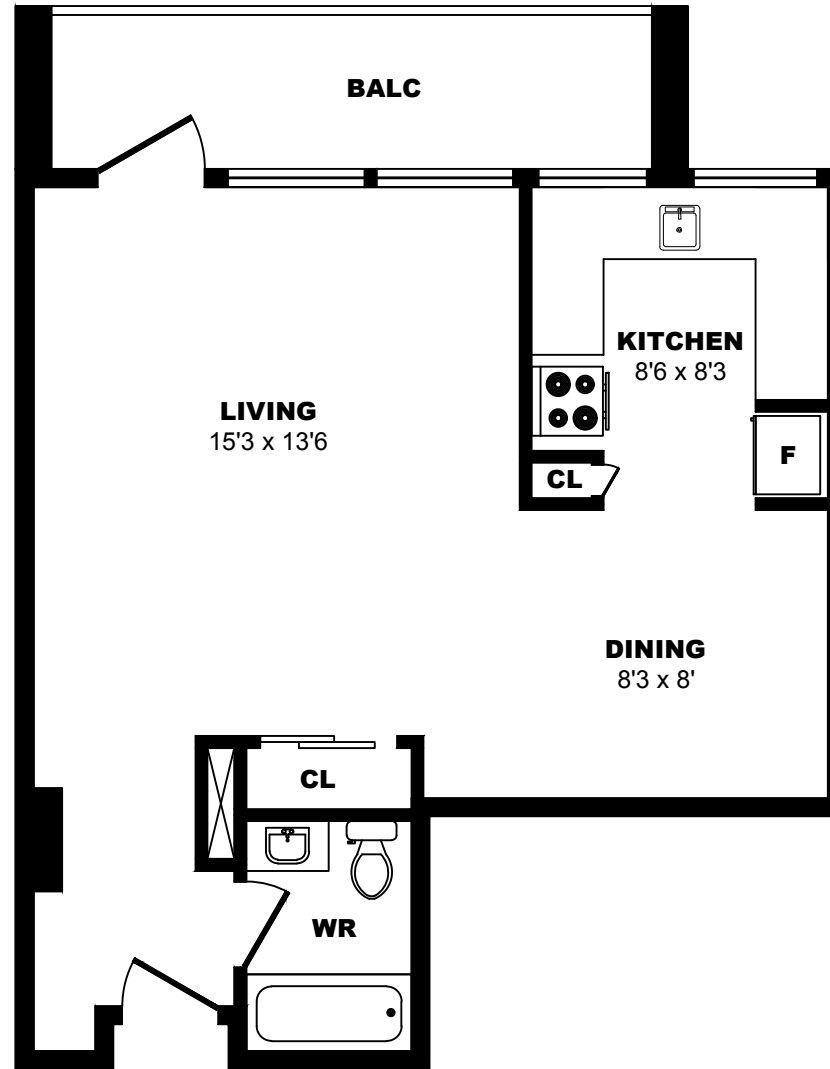

## 1 Place de la Belle-Rive, Montreal - Bachelor B, 420sf

All dimensions are approximate. Sizes and specifications are subject to change without notice E. & O. E.  
All illustrations are artist's concept. Actual usable floor space may vary slightly from stated floor area.

## 1 Place de la Belle-Rive, Montreal - Bachelor C, 288sf

All dimensions are approximate. Sizes and specifications are subject to change without notice E. & O. E.  
All illustrations are artist's concept. Actual usable floor space may vary slightly from stated floor area.

## 1 Place de la Belle-Rive, Montreal - Bachelor D, 420sf

All dimensions are approximate. Sizes and specifications are subject to change without notice E. & O. E.  
All illustrations are artist's concept. Actual usable floor space may vary slightly from stated floor area.

## 1 Place de la Belle-Rive, Montreal - Bachelor E, 420sf

All dimensions are approximate. Sizes and specifications are subject to change without notice E. & O. E.  
All illustrations are artist's concept. Actual usable floor space may vary slightly from stated floor area.