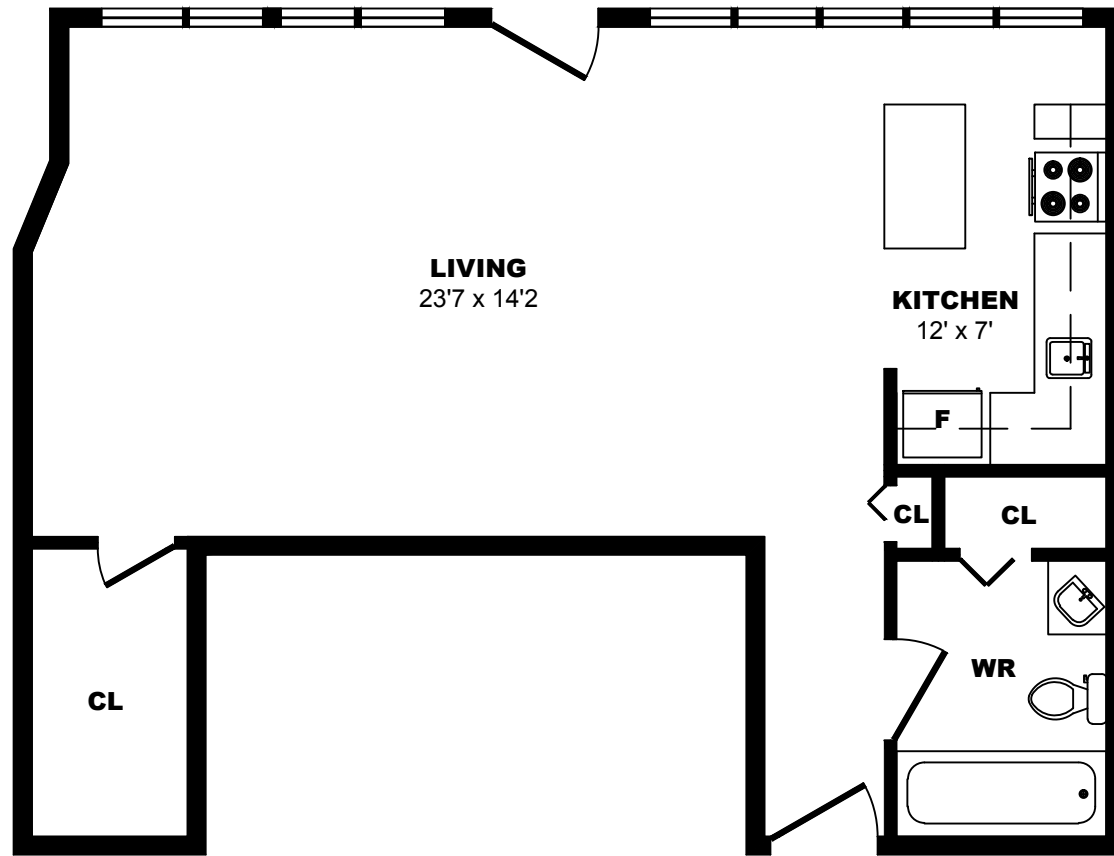

## 1 Place de la Belle-Rive, Montreal - Bachelor D, 420sf

All dimensions are approximate. Sizes and specifications are subject to change without notice E. & O. E.  
All illustrations are artist's concept. Actual usable floor space may vary slightly from stated floor area.

## 1 Place de la Belle-Rive, Montreal - Bachelor E, 420sf

All dimensions are approximate. Sizes and specifications are subject to change without notice E. & O. E.  
All illustrations are artist's concept. Actual usable floor space may vary slightly from stated floor area.

## 1 Place de la Belle-Rive, Montreal - Bachelor F, 624sf

All dimensions are approximate. Sizes and specifications are subject to change without notice E. & O. E.  
All illustrations are artist's concept. Actual usable floor space may vary slightly from stated floor area.

## 1 Place de la Belle-Rive, Montreal - Bachelor G, 544sf

All dimensions are approximate. Sizes and specifications are subject to change without notice E. & O. E.  
All illustrations are artist's concept. Actual usable floor space may vary slightly from stated floor area.