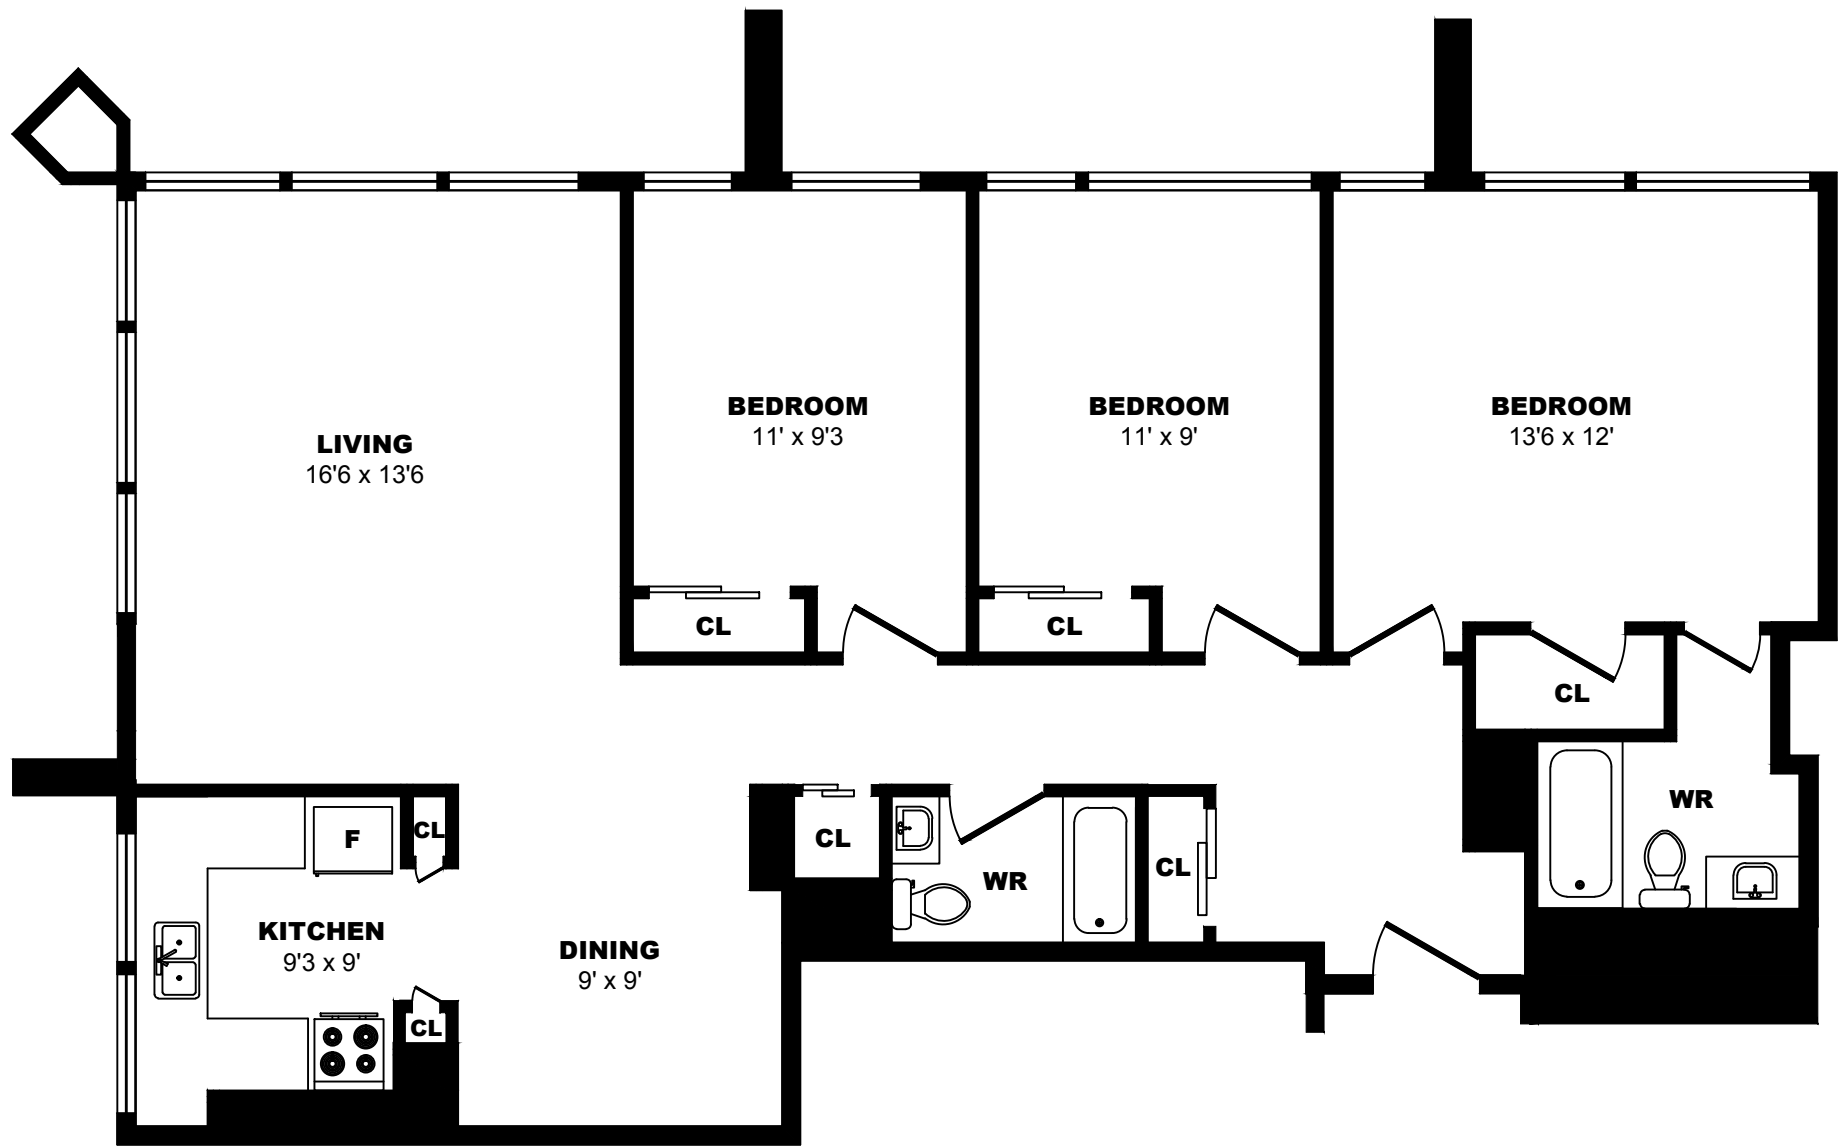

## 1 Place de la Belle-Rive, Montreal - 2 Bdrm A, 850sf

All dimensions are approximate. Sizes and specifications are subject to change without notice E. & O. E.  
All illustrations are artist's concept. Actual usable floor space may vary slightly from stated floor area.

## 1 Place de la Belle-Rive, Montreal - 2 Bdrm B, 850sf

All dimensions are approximate. Sizes and specifications are subject to change without notice E. & O. E.  
 All illustrations are artist's concept. Actual usable floor space may vary slightly from stated floor area.

## 1 Place de la Belle-Rive, Montreal – 2 Bdrm C, 1327sf

All dimensions are approximate. Sizes and specifications are subject to change without notice E. & O. E.  
 All illustrations are artist's concept. Actual usable floor space may vary slightly from stated floor area.

## 1 Place de la Belle-Rive, Montreal - 3 Bdrm A, 1100sf

All dimensions are approximate. Sizes and specifications are subject to change without notice E. & O. E.  
 All illustrations are artist's concept. Actual usable floor space may vary slightly from stated floor area.