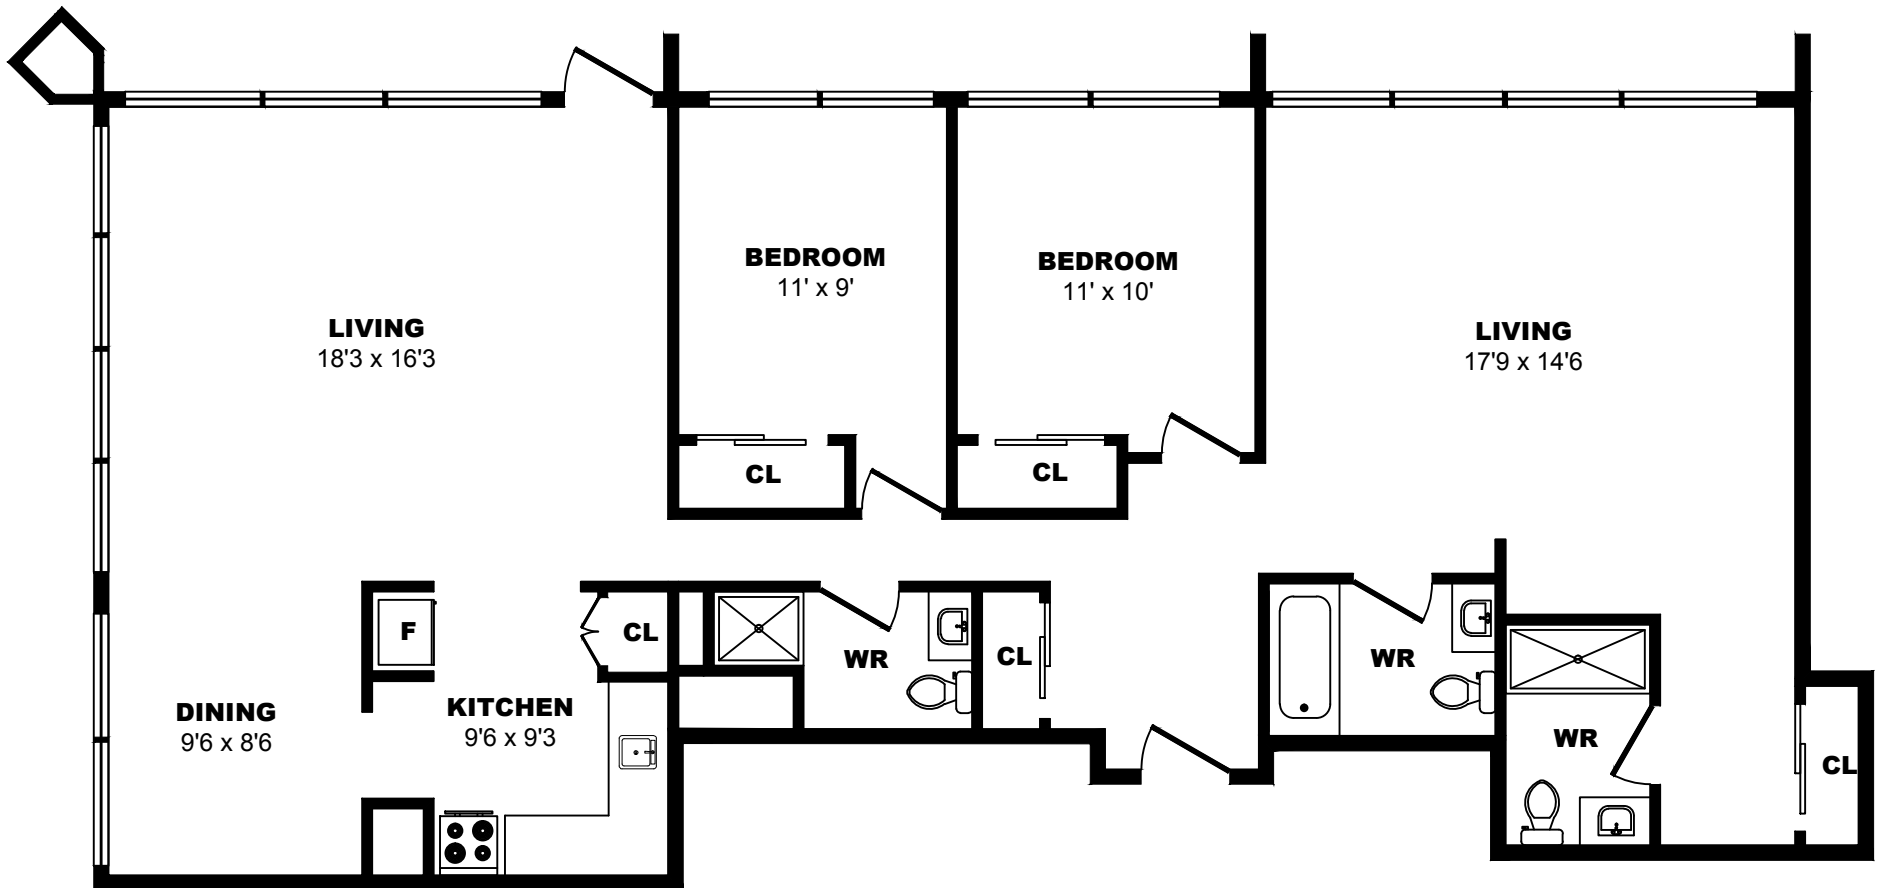

## 1 Place de la Belle-Rive, Montreal - 1 Bdrm I, 1087sf

All dimensions are approximate. Sizes and specifications are subject to change without notice E. & O. E.  
All illustrations are artist's concept. Actual usable floor space may vary slightly from stated floor area.

## 1 Place de la Belle-Rive, Montreal - 2 Bdrm A, 850sf

All dimensions are approximate. Sizes and specifications are subject to change without notice E. & O. E.  
All illustrations are artist's concept. Actual usable floor space may vary slightly from stated floor area.

## 1 Place de la Belle-Rive, Montreal - 2 Bdrm B, 850sf

All dimensions are approximate. Sizes and specifications are subject to change without notice E. & O. E.  
 All illustrations are artist's concept. Actual usable floor space may vary slightly from stated floor area.