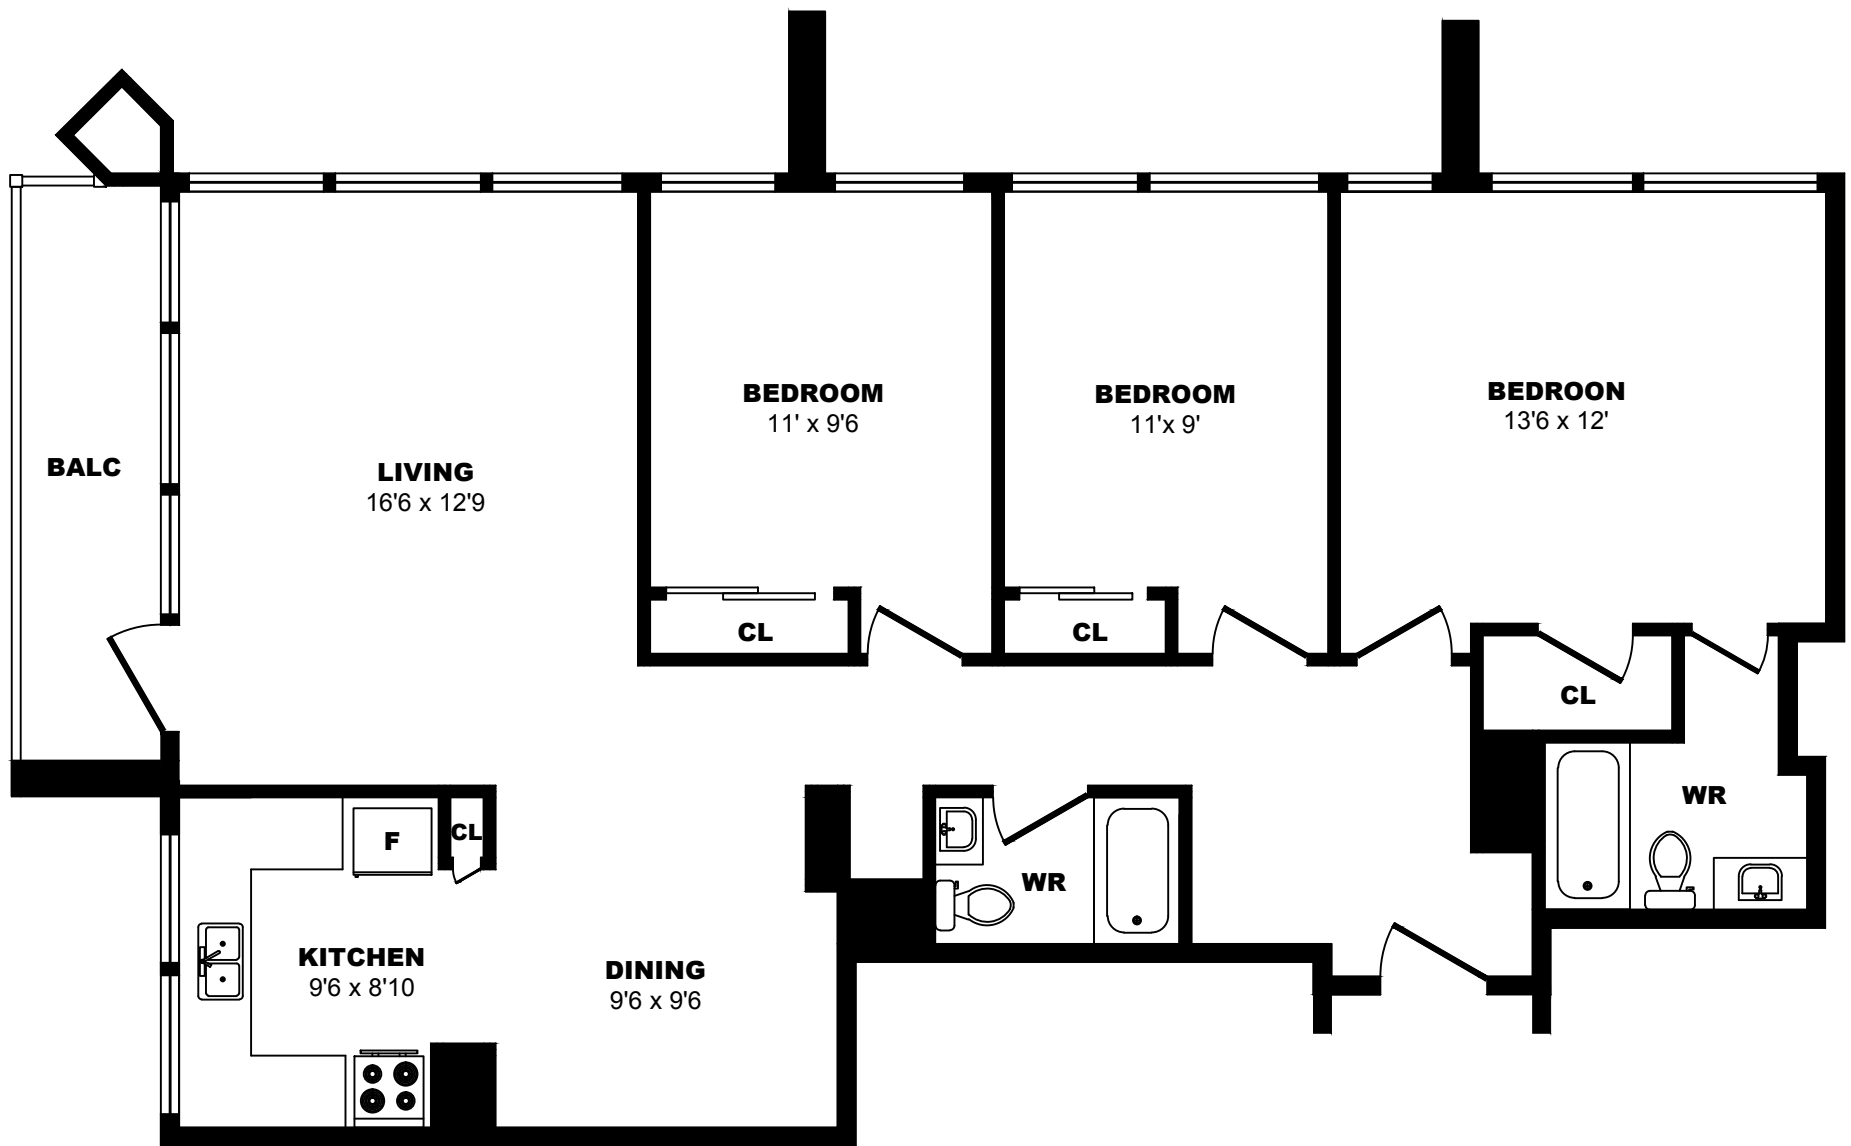

## 1 Place de la Belle-Rive, Montreal - 3 Bdrm A, 1100sf

All dimensions are approximate. Sizes and specifications are subject to change without notice E. & O. E.  
All illustrations are artist's concept. Actual usable floor space may vary slightly from stated floor area.

## 1 Place de la Belle-Rive, Montreal - 3 Bdrm B, 1100sf

All dimensions are approximate. Sizes and specifications are subject to change without notice E. & O. E.  
 All illustrations are artist's concept. Actual usable floor space may vary slightly from stated floor area.

## 1 Place de la Belle-Rive, Montreal - 3 Bdrm C, 1039sf

All dimensions are approximate. Sizes and specifications are subject to change without notice E. & O. E.  
 All illustrations are artist's concept. Actual usable floor space may vary slightly from stated floor area.