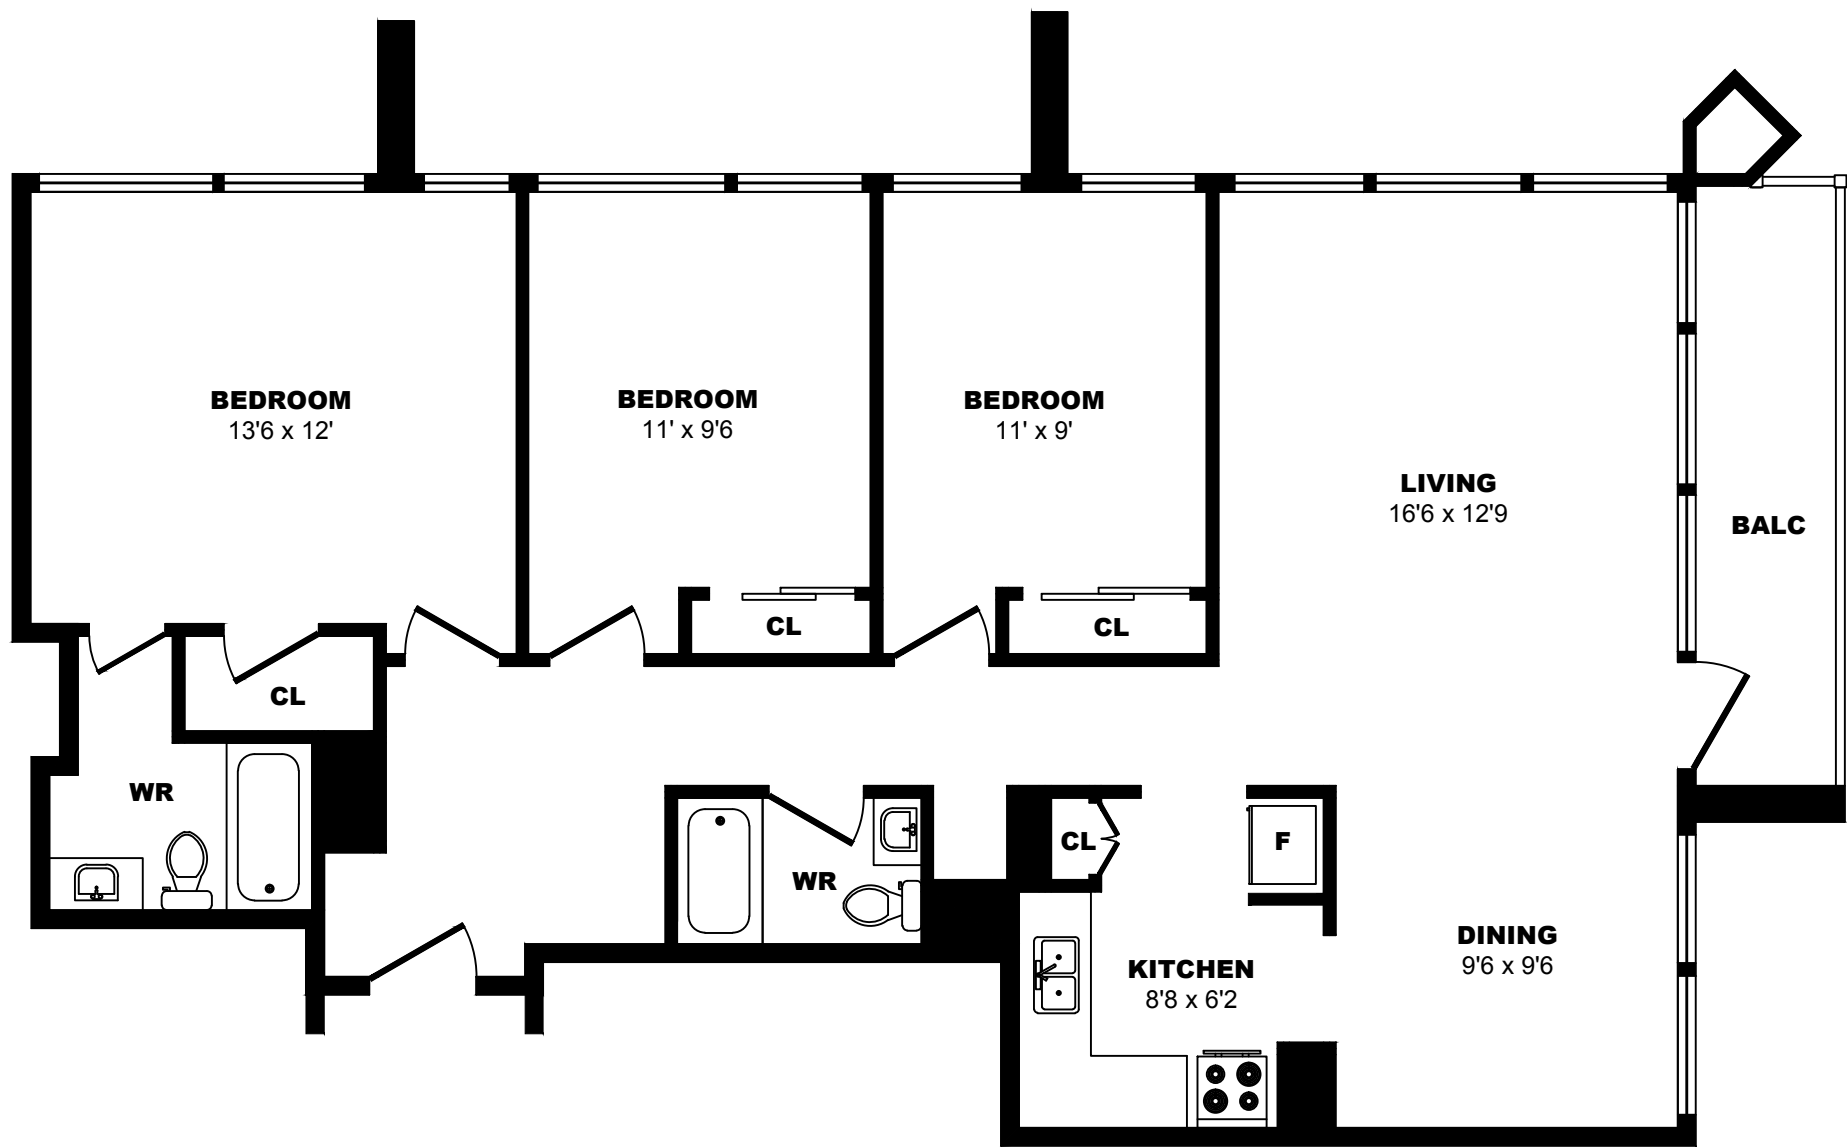

## 1 Place de la Belle-Rive, Montreal - 3 Bdrm A, 1100sf

All dimensions are approximate. Sizes and specifications are subject to change without notice E. & O. E.  
All illustrations are artist's concept. Actual usable floor space may vary slightly from stated floor area.

## 1 Place de la Belle-Rive, Montreal - 3 Bdrm B, 1100sf

All dimensions are approximate. Sizes and specifications are subject to change without notice E. & O. E.  
 All illustrations are artist's concept. Actual usable floor space may vary slightly from stated floor area.

## 1 Place de la Belle-Rive, Montreal - 3 Bdrm C, 1039sf

All dimensions are approximate. Sizes and specifications are subject to change without notice E. & O. E.  
 All illustrations are artist's concept. Actual usable floor space may vary slightly from stated floor area.