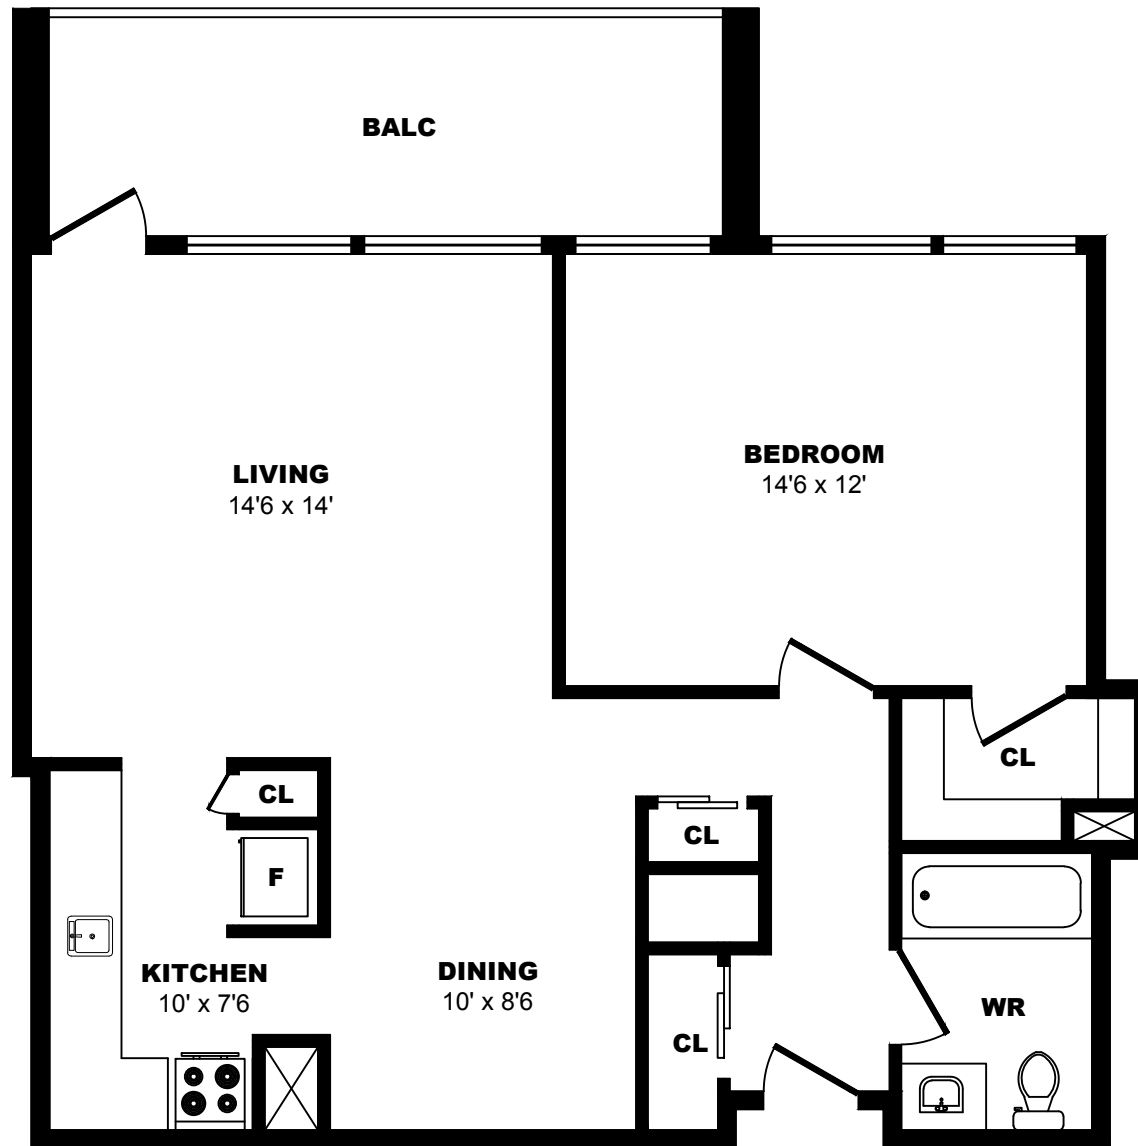

## 1 Place de la Belle-Rive, Montreal - 1 Bdrm B, 730sf

All dimensions are approximate. Sizes and specifications are subject to change without notice E. & O. E.  
All illustrations are artist's concept. Actual usable floor space may vary slightly from stated floor area.

## 1 Place de la Belle-Rive, Montreal - 1 Bdrm D, 730sf

All dimensions are approximate. Sizes and specifications are subject to change without notice E. & O. E.  
 All illustrations are artist's concept. Actual usable floor space may vary slightly from stated floor area.

## 1 Place de la Belle-Rive, Montreal - 1 Bdrm E, 730sf

All dimensions are approximate. Sizes and specifications are subject to change without notice E. & O. E.  
 All illustrations are artist's concept. Actual usable floor space may vary slightly from stated floor area.

## 1 Place de la Belle-Rive, Montreal - 1 Bdrm F, 730sf

All dimensions are approximate. Sizes and specifications are subject to change without notice E. & O. E.  
 All illustrations are artist's concept. Actual usable floor space may vary slightly from stated floor area.