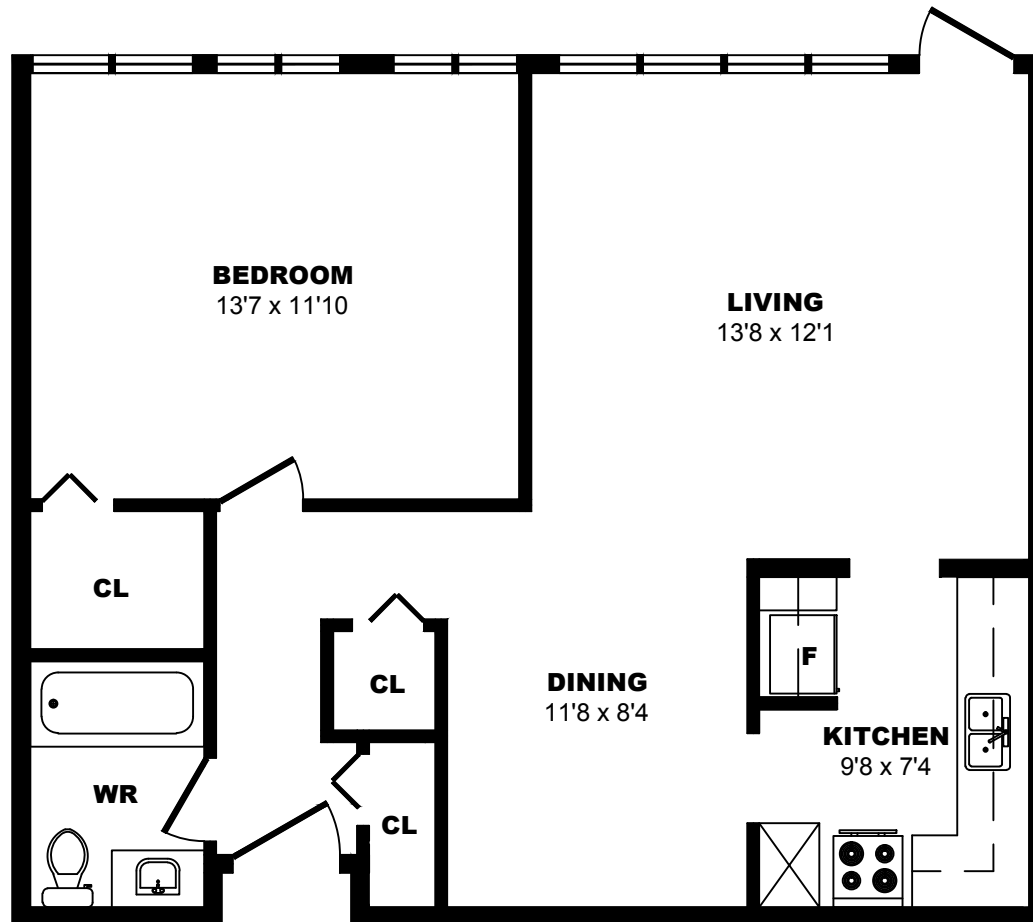

## 1 Place de la Belle-Rive, Montreal - 1 Bdrm D, 730sf

All dimensions are approximate. Sizes and specifications are subject to change without notice E. & O. E.  
 All illustrations are artist's concept. Actual usable floor space may vary slightly from stated floor area.

## 1 Place de la Belle-Rive, Montreal - 1 Bdrm E, 730sf

All dimensions are approximate. Sizes and specifications are subject to change without notice E. & O. E.  
 All illustrations are artist's concept. Actual usable floor space may vary slightly from stated floor area.

## 1 Place de la Belle-Rive, Montreal - 1 Bdrm F, 730sf

All dimensions are approximate. Sizes and specifications are subject to change without notice E. & O. E.  
 All illustrations are artist's concept. Actual usable floor space may vary slightly from stated floor area.

## 1 Place de la Belle-Rive, Montreal - 1 Bdrm G, 730sf

All dimensions are approximate. Sizes and specifications are subject to change without notice E. & O. E.  
All illustrations are artist's concept. Actual usable floor space may vary slightly from stated floor area.