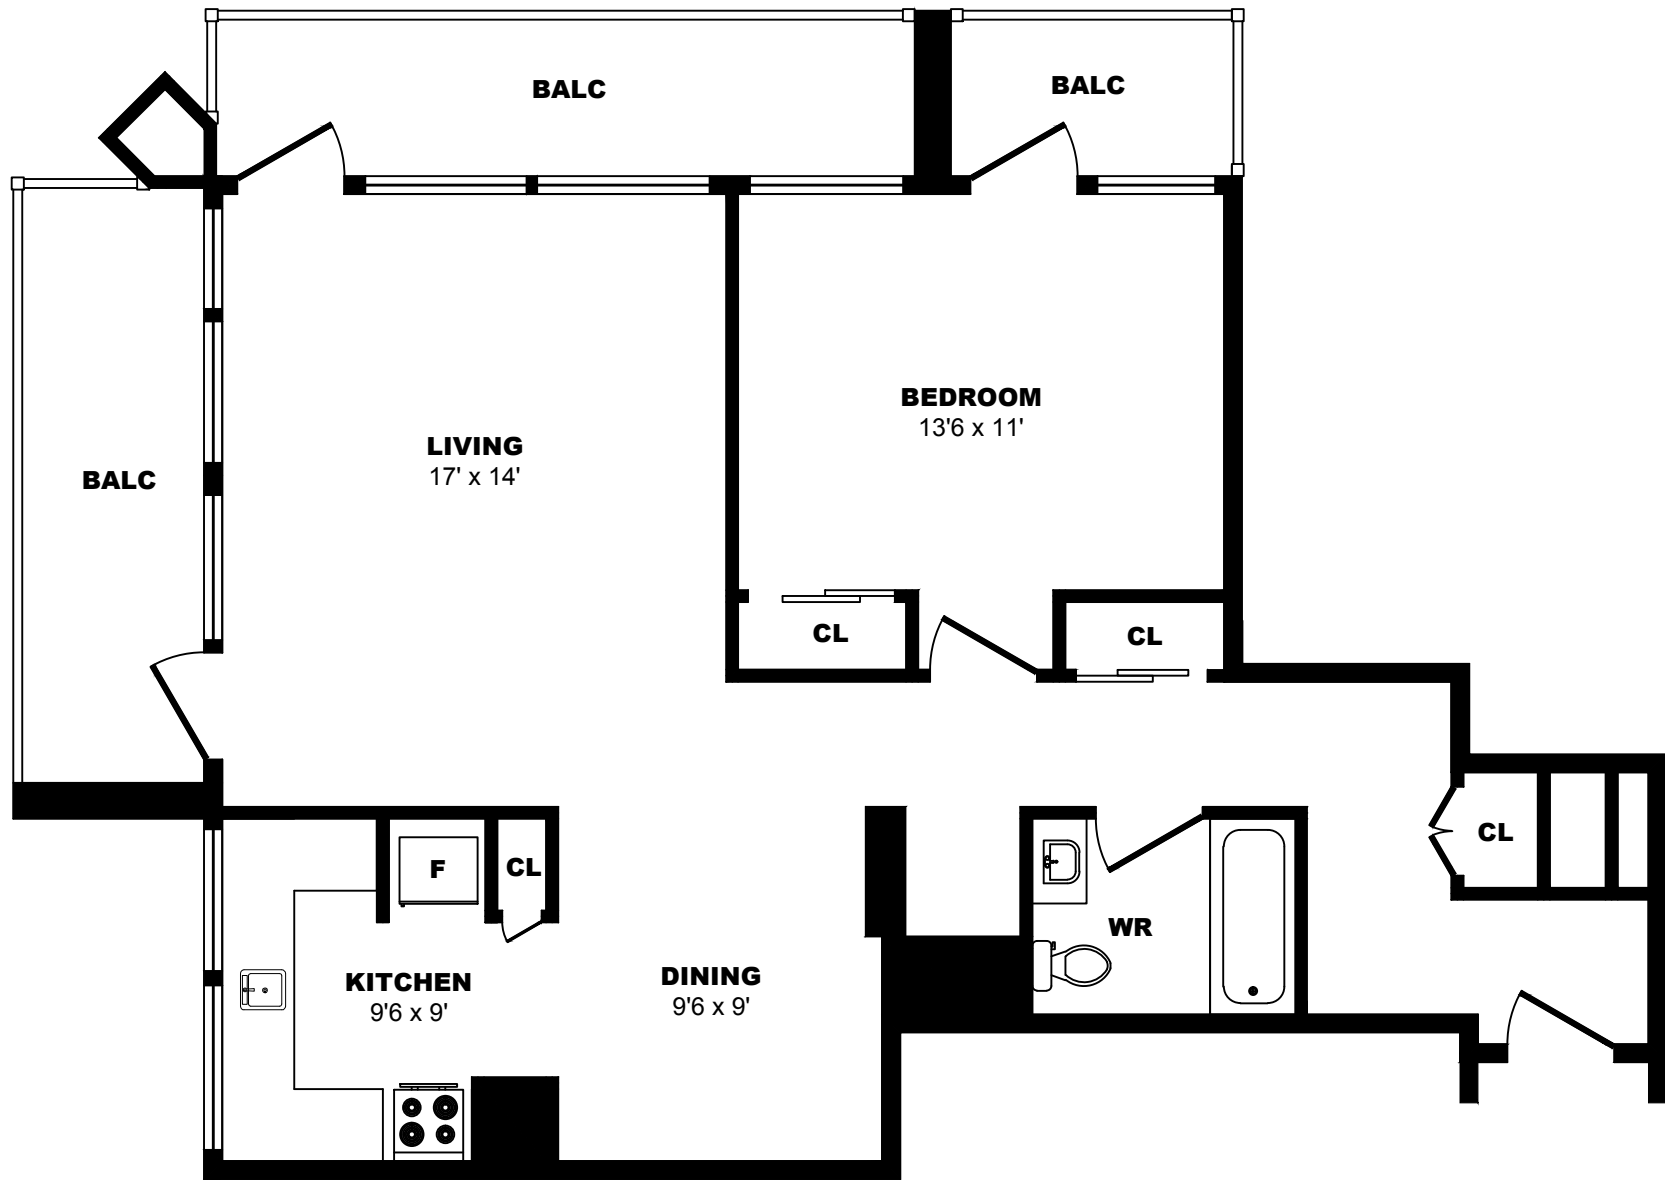

## 1 Place de la Belle-Rive, Montreal - 1 Bdrm B, 730sf

All dimensions are approximate. Sizes and specifications are subject to change without notice E. & O. E.  
All illustrations are artist's concept. Actual usable floor space may vary slightly from stated floor area.

## 1 Place de la Belle-Rive, Montreal - 1 Bdrm C, 730sf

All dimensions are approximate. Sizes and specifications are subject to change without notice E. & O. E.  
All illustrations are artist's concept. Actual usable floor space may vary slightly from stated floor area.

## 1 Place de la Belle-Rive, Montreal - 1 Bdrm D, 730sf

All dimensions are approximate. Sizes and specifications are subject to change without notice E. & O. E.  
 All illustrations are artist's concept. Actual usable floor space may vary slightly from stated floor area.

## 1 Place de la Belle-Rive, Montreal - 1 Bdrm E, 730sf

All dimensions are approximate. Sizes and specifications are subject to change without notice E. & O. E.  
 All illustrations are artist's concept. Actual usable floor space may vary slightly from stated floor area.