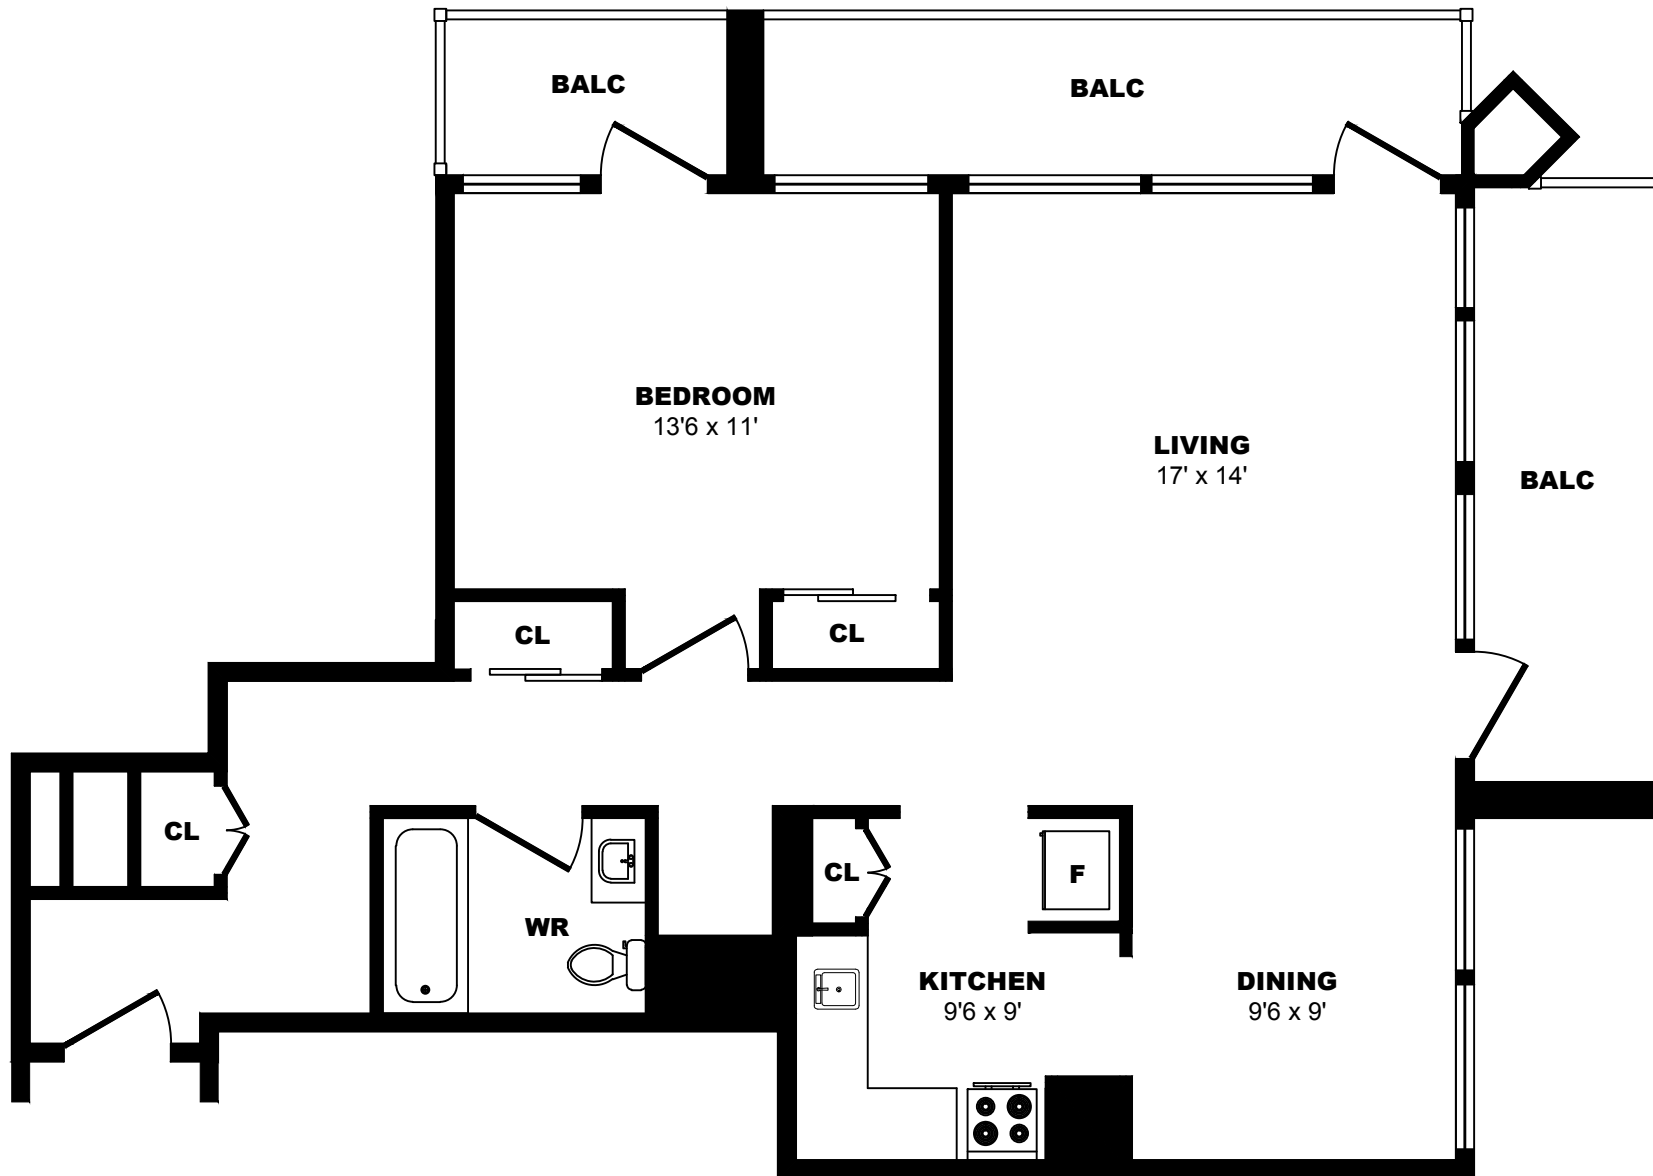

## 1 Place de la Belle-Rive, Montreal - 1 Bdrm A, 730sf

All dimensions are approximate. Sizes and specifications are subject to change without notice E. & O. E.  
All illustrations are artist's concept. Actual usable floor space may vary slightly from stated floor area.

## 1 Place de la Belle-Rive, Montreal - 1 Bdrm B, 730sf

All dimensions are approximate. Sizes and specifications are subject to change without notice E. & O. E.  
All illustrations are artist's concept. Actual usable floor space may vary slightly from stated floor area.

## 1 Place de la Belle-Rive, Montreal - 1 Bdrm C, 730sf

All dimensions are approximate. Sizes and specifications are subject to change without notice E. & O. E.  
All illustrations are artist's concept. Actual usable floor space may vary slightly from stated floor area.

## 1 Place de la Belle-Rive, Montreal - 1 Bdrm D, 730sf

All dimensions are approximate. Sizes and specifications are subject to change without notice E. & O. E.  
 All illustrations are artist's concept. Actual usable floor space may vary slightly from stated floor area.