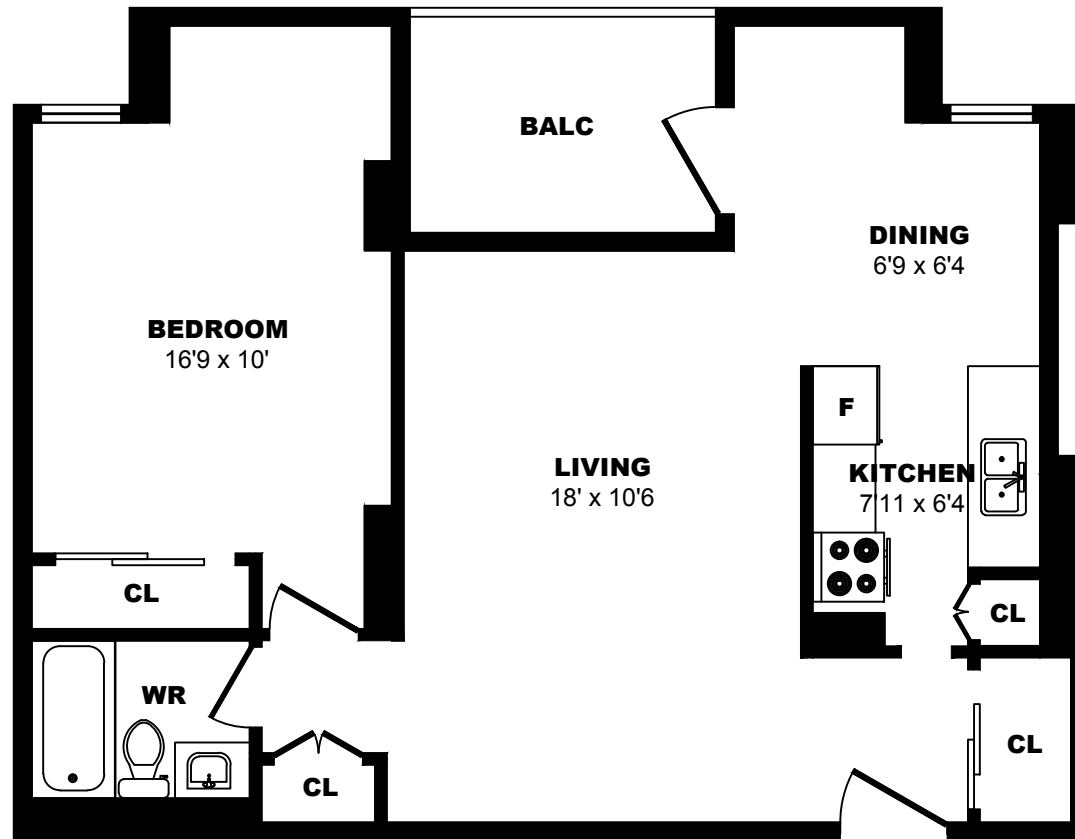

## 1 Place de la Belle-Rive, Montreal - 1 Bdrm G, 730sf

All dimensions are approximate. Sizes and specifications are subject to change without notice E. & O. E.  
All illustrations are artist's concept. Actual usable floor space may vary slightly from stated floor area.

## 1 Place de la Belle-Rive, Montreal - 1 Bdrm H, 636sf

All dimensions are approximate. Sizes and specifications are subject to change without notice E. & O. E.  
All illustrations are artist's concept. Actual usable floor space may vary slightly from stated floor area.

## 1 Place de la Belle-Rive, Montreal - 1 Bdrm I, 1087sf

All dimensions are approximate. Sizes and specifications are subject to change without notice E. & O. E.  
All illustrations are artist's concept. Actual usable floor space may vary slightly from stated floor area.

## 5 Place de la Belle-Rive, Montreal - 1 Bdrm A, 539sf

All dimensions are approximate. Sizes and specifications are subject to change without notice E. & O. E.  
All illustrations are artist's concept. Actual usable floor space may vary slightly from stated floor area.