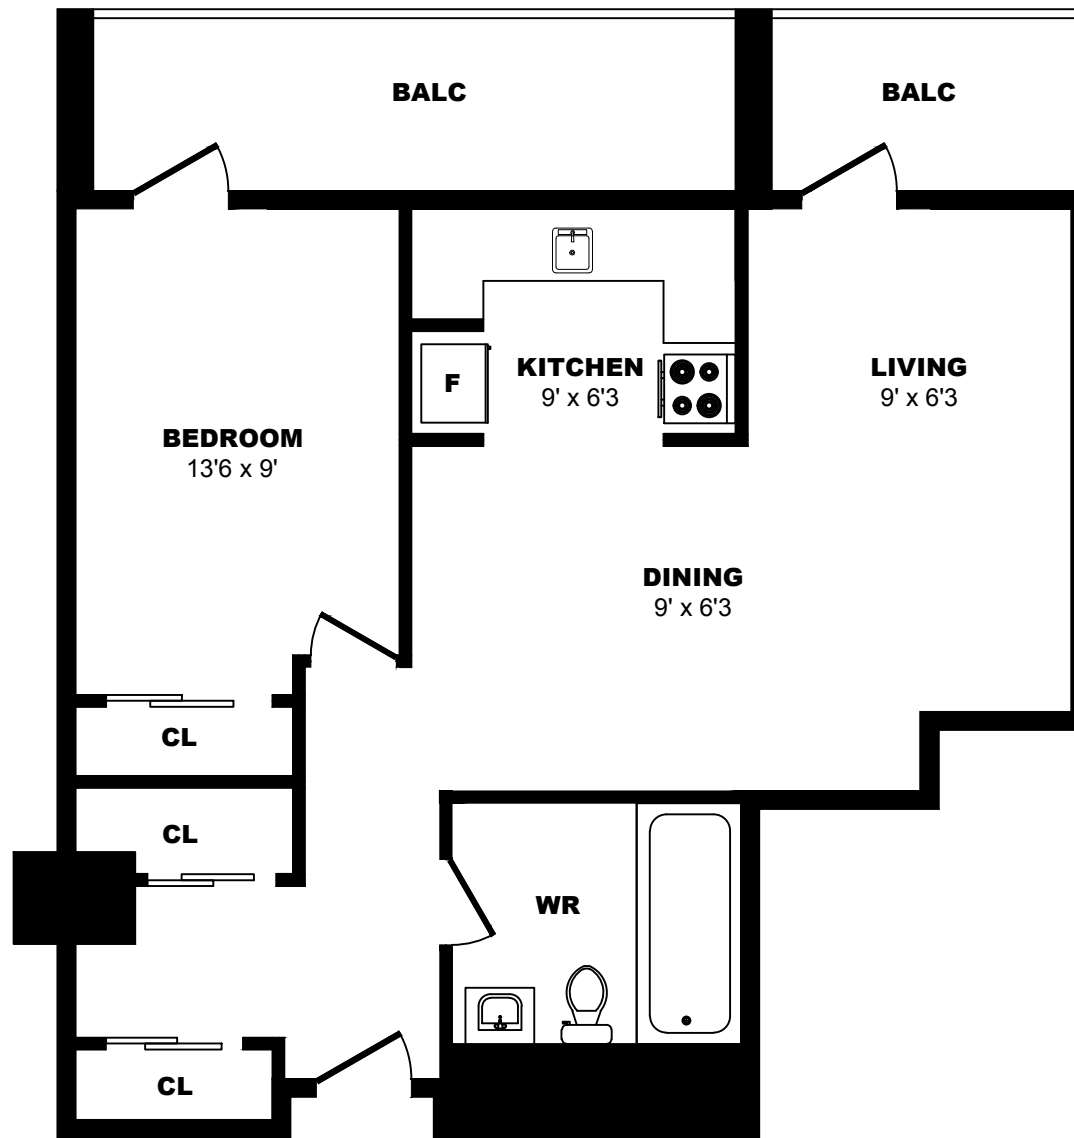

## 1 Place de la Belle-Rive, Montreal - 1 Bdrm A, 730sf

All dimensions are approximate. Sizes and specifications are subject to change without notice E. & O. E.  
All illustrations are artist's concept. Actual usable floor space may vary slightly from stated floor area.

## 1 Place de la Belle-Rive, Montreal - 1 Bdrm B, 730sf

All dimensions are approximate. Sizes and specifications are subject to change without notice E. & O. E.  
All illustrations are artist's concept. Actual usable floor space may vary slightly from stated floor area.

## 1 Place de la Belle-Rive, Montreal - 1 Bdrm C, 730sf

All dimensions are approximate. Sizes and specifications are subject to change without notice E. & O. E.  
All illustrations are artist's concept. Actual usable floor space may vary slightly from stated floor area.

## 1 Place de la Belle-Rive, Montreal - 1 Bdrm D, 730sf

All dimensions are approximate. Sizes and specifications are subject to change without notice E. & O. E.  
 All illustrations are artist's concept. Actual usable floor space may vary slightly from stated floor area.