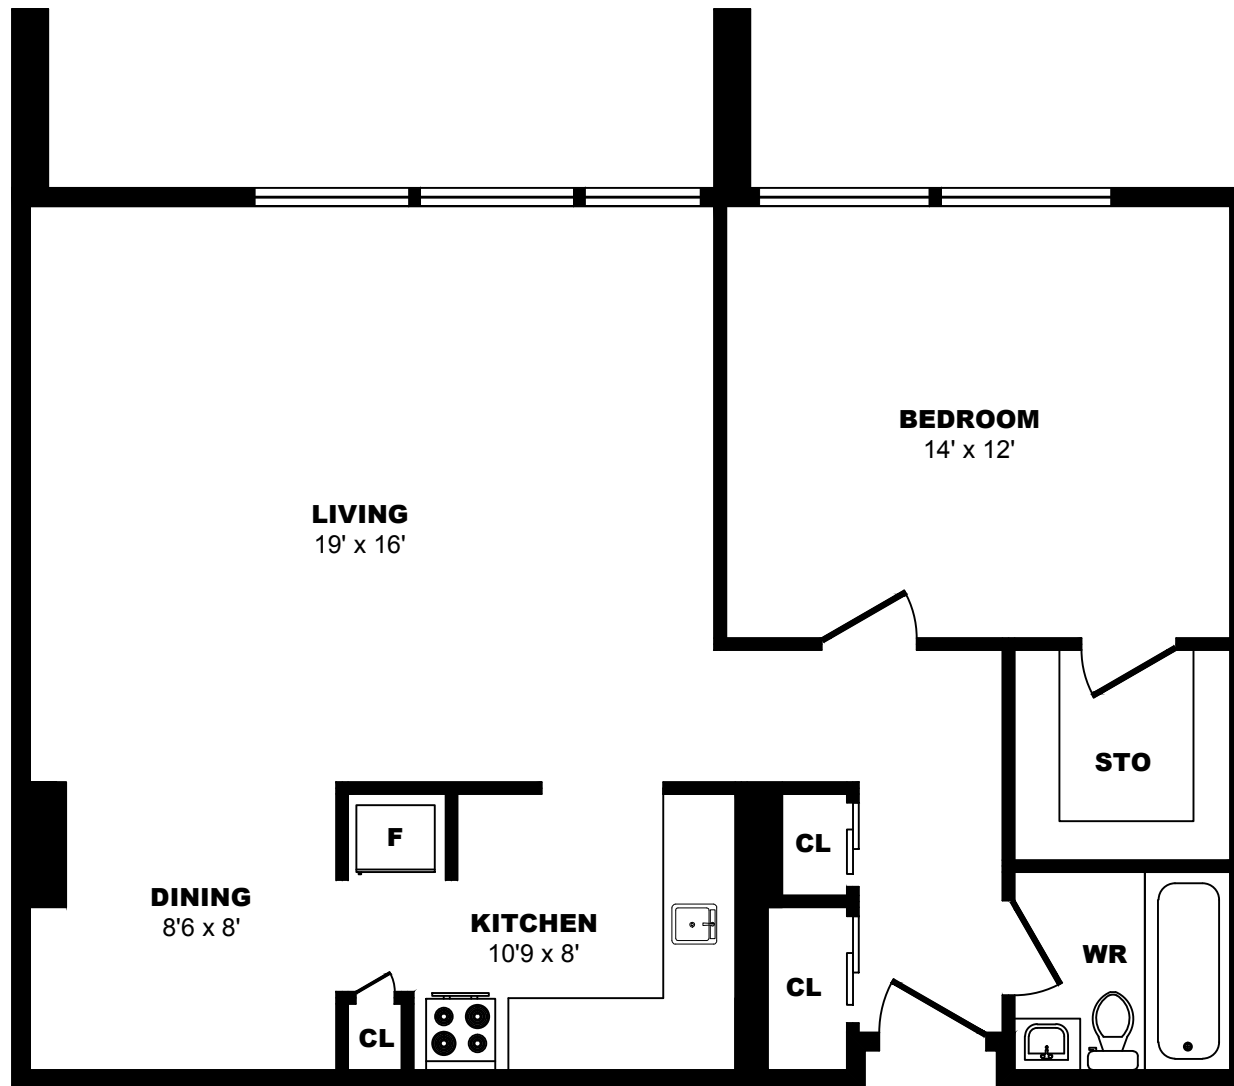

## 1 Place de la Belle-Rive, Montreal - 1 Bdrm A, 730sf

All dimensions are approximate. Sizes and specifications are subject to change without notice E. & O. E.  
All illustrations are artist's concept. Actual usable floor space may vary slightly from stated floor area.

## 1 Place de la Belle-Rive, Montreal - 1 Bdrm B, 730sf

All dimensions are approximate. Sizes and specifications are subject to change without notice E. & O. E.  
All illustrations are artist's concept. Actual usable floor space may vary slightly from stated floor area.

## 1 Place de la Belle-Rive, Montreal - 1 Bdrm C, 730sf

All dimensions are approximate. Sizes and specifications are subject to change without notice E. & O. E.  
All illustrations are artist's concept. Actual usable floor space may vary slightly from stated floor area.

## 1 Place de la Belle-Rive, Montreal - 1 Bdrm D, 730sf

All dimensions are approximate. Sizes and specifications are subject to change without notice E. & O. E.  
 All illustrations are artist's concept. Actual usable floor space may vary slightly from stated floor area.