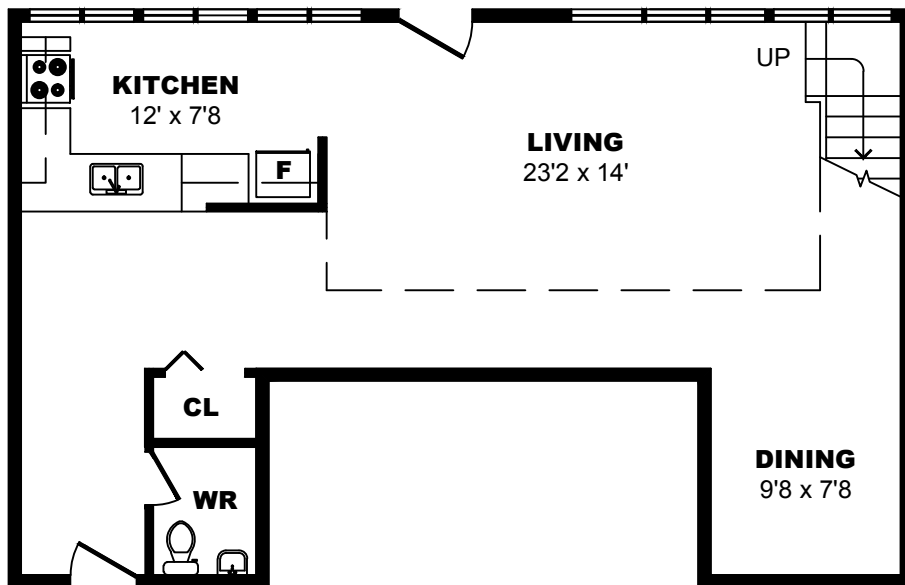

## 1 Place de la Belle-Rive, Montreal - 1 Bdrm E, 730sf

All dimensions are approximate. Sizes and specifications are subject to change without notice E. & O. E.  
 All illustrations are artist's concept. Actual usable floor space may vary slightly from stated floor area.

## 1 Place de la Belle-Rive, Montreal - 1 Bdrm F, 730sf

All dimensions are approximate. Sizes and specifications are subject to change without notice E. & O. E.  
 All illustrations are artist's concept. Actual usable floor space may vary slightly from stated floor area.

## 1 Place de la Belle-Rive, Montreal - 1 Bdrm G, 730sf

All dimensions are approximate. Sizes and specifications are subject to change without notice E. & O. E.  
All illustrations are artist's concept. Actual usable floor space may vary slightly from stated floor area.

## 1 Place de la Belle-Rive, Montreal - 1 Bdrm H, 636sf

All dimensions are approximate. Sizes and specifications are subject to change without notice E. & O. E.  
All illustrations are artist's concept. Actual usable floor space may vary slightly from stated floor area.