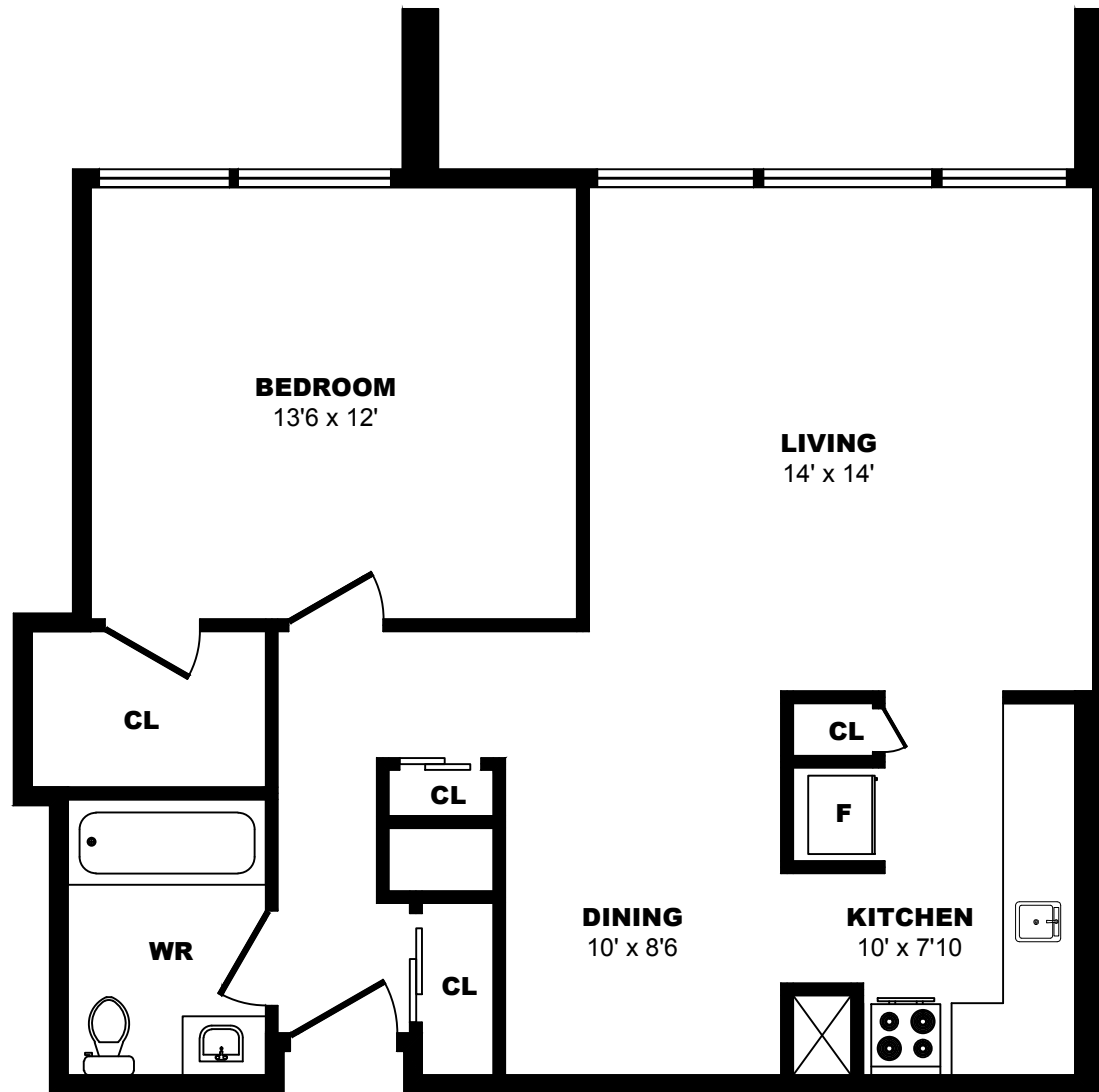

## 1 Place de la Belle-Rive, Montreal - 1 Bdrm A, 730sf

All dimensions are approximate. Sizes and specifications are subject to change without notice E. & O. E.  
All illustrations are artist's concept. Actual usable floor space may vary slightly from stated floor area.

## 1 Place de la Belle-Rive, Montreal - 1 Bdrm B, 730sf

All dimensions are approximate. Sizes and specifications are subject to change without notice E. & O. E.  
All illustrations are artist's concept. Actual usable floor space may vary slightly from stated floor area.

## 1 Place de la Belle-Rive, Montreal - 1 Bdrm C, 730sf

All dimensions are approximate. Sizes and specifications are subject to change without notice E. & O. E.  
All illustrations are artist's concept. Actual usable floor space may vary slightly from stated floor area.

## 1 Place de la Belle-Rive, Montreal - 1 Bdrm D, 730sf

All dimensions are approximate. Sizes and specifications are subject to change without notice E. & O. E.  
 All illustrations are artist's concept. Actual usable floor space may vary slightly from stated floor area.