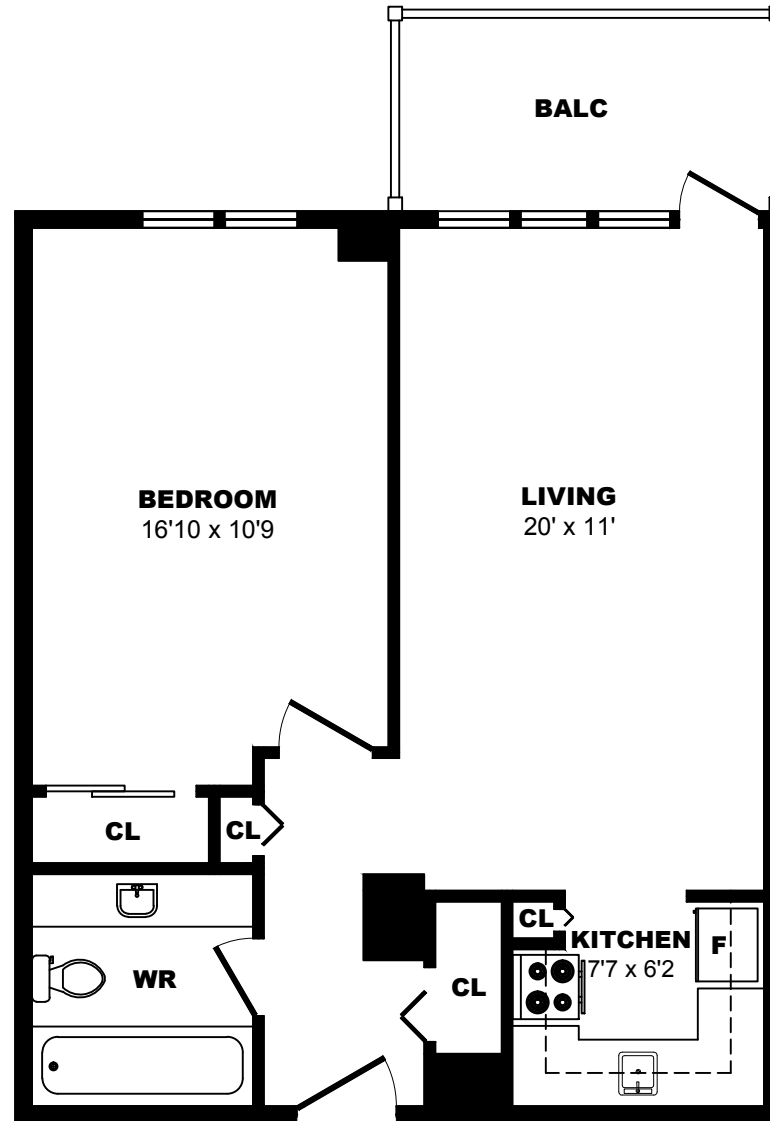

3333 Jean-Talon West, Montreal - Bachelor A, 260sf

All dimensions are approximate. Sizes and specifications are subject to change without notice E. & O. E.
All illustrations are artist's concept. Actual usable floor space may vary slightly from stated floor area.

3333 Jean-Talon West, Montreal - 1 Bdrm A, 680sf

All dimensions are approximate. Sizes and specifications are subject to change without notice E. & O. E.
All illustrations are artist's concept. Actual usable floor space may vary slightly from stated floor area.

3333 Jean-Talon West, Montreal - 1 Bdrm B, 590sf

All dimensions are approximate. Sizes and specifications are subject to change without notice E. & O. E.
All illustrations are artist's concept. Actual usable floor space may vary slightly from stated floor area.

3333 Jean-Talon West, Montreal - 1 Bdrm C, 770sf

All dimensions are approximate. Sizes and specifications are subject to change without notice E. & O. E.
All illustrations are artist's concept. Actual usable floor space may vary slightly from stated floor area.