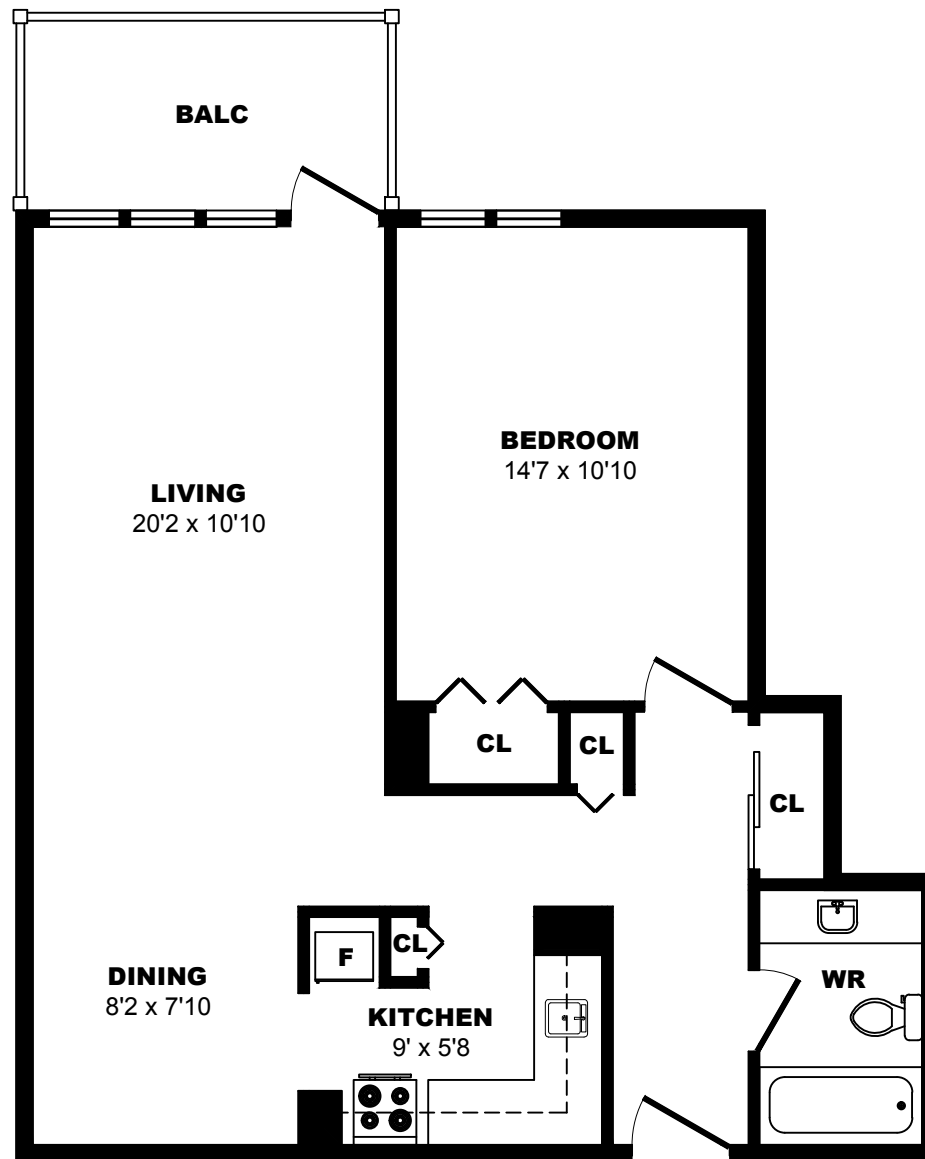

3333 Jean-Talon West, Montreal - Bachelor A, 260sf

All dimensions are approximate. Sizes and specifications are subject to change without notice E. & O. E.
All illustrations are artist's concept. Actual usable floor space may vary slightly from stated floor area.

3333 Jean-Talon West, Montreal - 1 Bdrm A, 680sf

All dimensions are approximate. Sizes and specifications are subject to change without notice E. & O. E.
All illustrations are artist's concept. Actual usable floor space may vary slightly from stated floor area.

3333 Jean-Talon West, Montreal - 1 Bdrm B, 590sf

All dimensions are approximate. Sizes and specifications are subject to change without notice E. & O. E.
All illustrations are artist's concept. Actual usable floor space may vary slightly from stated floor area.

3333 Jean-Talon West, Montreal - 1 Bdrm C, 770sf

All dimensions are approximate. Sizes and specifications are subject to change without notice E. & O. E.
All illustrations are artist's concept. Actual usable floor space may vary slightly from stated floor area.