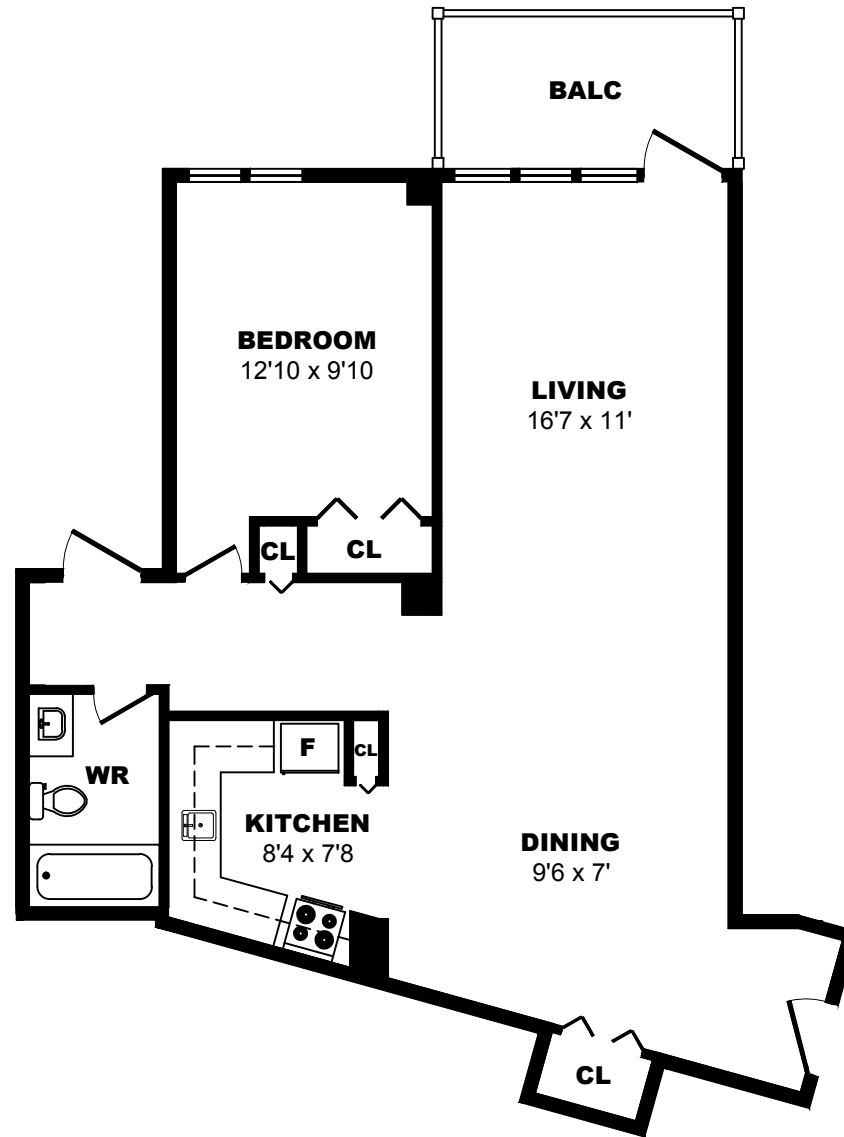

3333 Jean-Talon West, Montreal - Bachelor A, 260sf

All dimensions are approximate. Sizes and specifications are subject to change without notice E. & O. E.
All illustrations are artist's concept. Actual usable floor space may vary slightly from stated floor area.

3333 Jean-Talon West, Montreal - 1 Bdrm A, 680sf

All dimensions are approximate. Sizes and specifications are subject to change without notice E. & O. E.
All illustrations are artist's concept. Actual usable floor space may vary slightly from stated floor area.

3333 Jean-Talon West, Montreal - 1 Bdrm B, 590sf

All dimensions are approximate. Sizes and specifications are subject to change without notice E. & O. E.
All illustrations are artist's concept. Actual usable floor space may vary slightly from stated floor area.

3333 Jean-Talon West, Montreal - 1 Bdrm C, 770sf

All dimensions are approximate. Sizes and specifications are subject to change without notice E. & O. E.
All illustrations are artist's concept. Actual usable floor space may vary slightly from stated floor area.