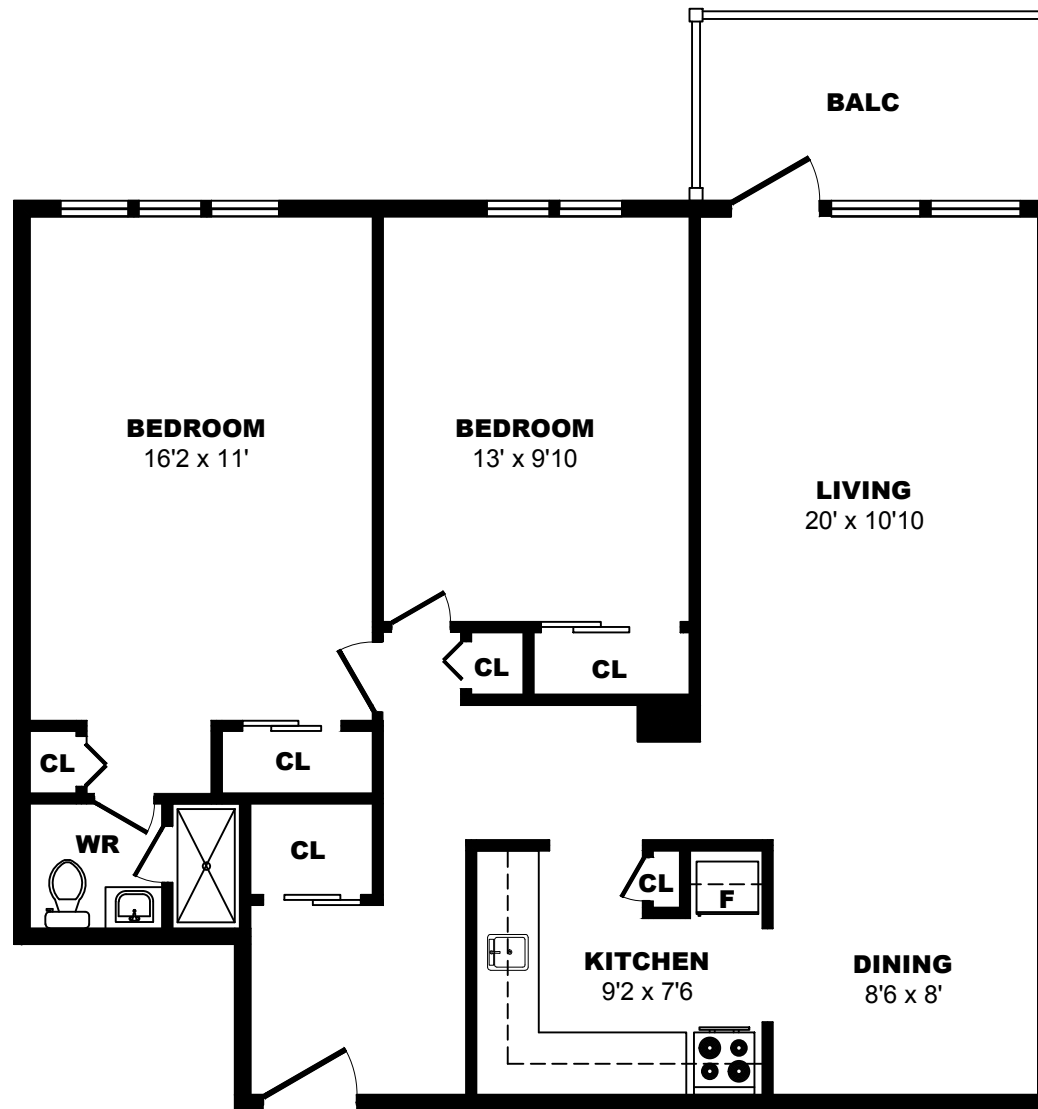

3333 Jean-Talon West, Montreal - 1 Bdrm A, 680sf

All dimensions are approximate. Sizes and specifications are subject to change without notice E. & O. E.
All illustrations are artist's concept. Actual usable floor space may vary slightly from stated floor area.

3333 Jean-Talon West, Montreal - 1 Bdrm B, 590sf

All dimensions are approximate. Sizes and specifications are subject to change without notice E. & O. E.
All illustrations are artist's concept. Actual usable floor space may vary slightly from stated floor area.

3333 Jean-Talon West, Montreal - 1 Bdrm C, 770sf

All dimensions are approximate. Sizes and specifications are subject to change without notice E. & O. E.
All illustrations are artist's concept. Actual usable floor space may vary slightly from stated floor area.

3333 Jean-Talon West, Montreal - 2 Bdrm A, 910sf

All dimensions are approximate. Sizes and specifications are subject to change without notice E. & O. E.
 All illustrations are artist's concept. Actual usable floor space may vary slightly from stated floor area.