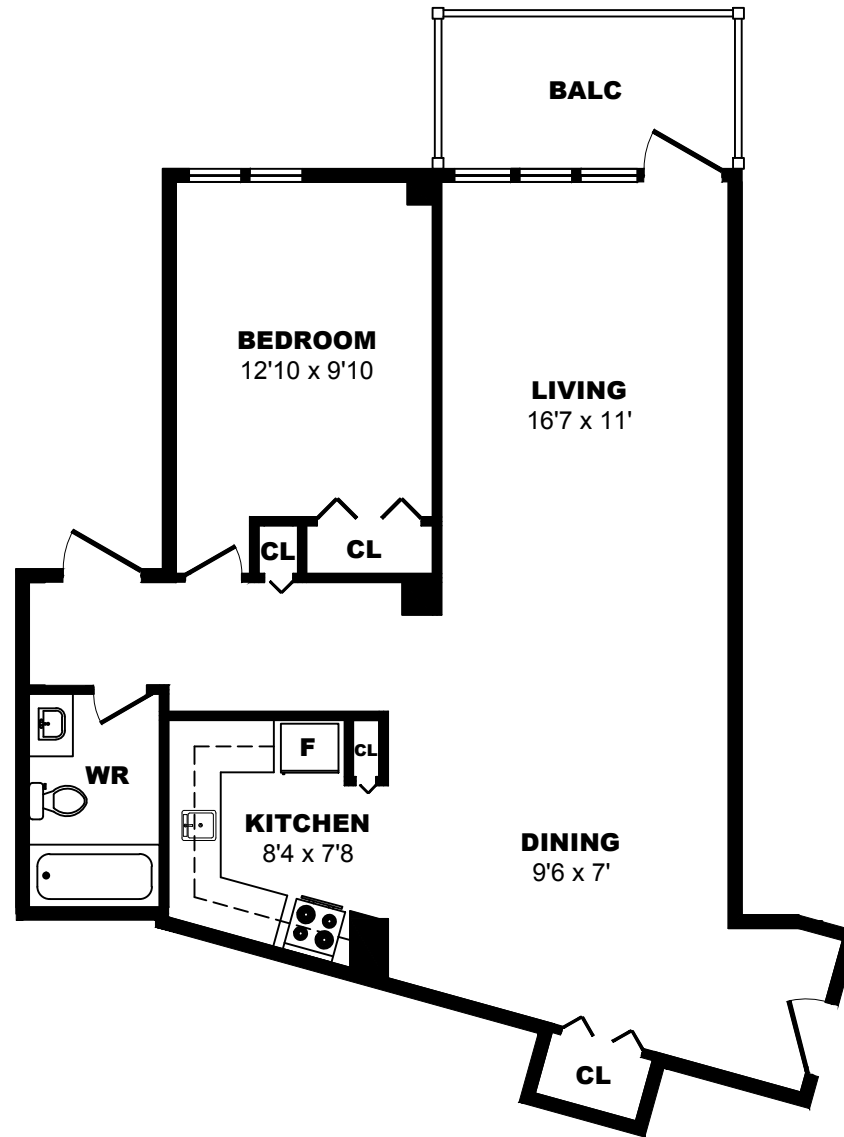

3333 Jean-Talon West, Montreal - 1 Bdrm A, 680sf

All dimensions are approximate. Sizes and specifications are subject to change without notice E. & O. E.
All illustrations are artist's concept. Actual usable floor space may vary slightly from stated floor area.

3333 Jean-Talon West, Montreal - 1 Bdrm B, 590sf

All dimensions are approximate. Sizes and specifications are subject to change without notice E. & O. E.
All illustrations are artist's concept. Actual usable floor space may vary slightly from stated floor area.

3333 Jean-Talon West, Montreal - 1 Bdrm C, 770sf

All dimensions are approximate. Sizes and specifications are subject to change without notice E. & O. E.
All illustrations are artist's concept. Actual usable floor space may vary slightly from stated floor area.