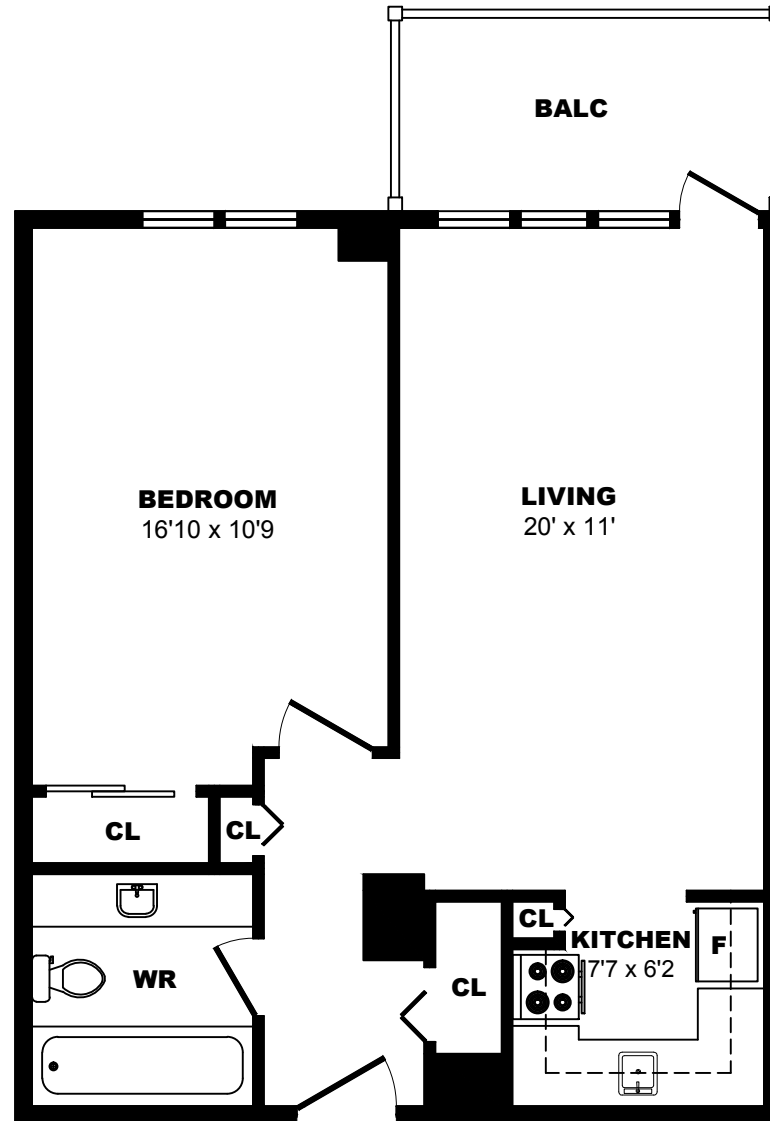

3333 Jean-Talon West, Montreal - 1 Bdrm A, 680sf

All dimensions are approximate. Sizes and specifications are subject to change without notice E. & O. E.
All illustrations are artist's concept. Actual usable floor space may vary slightly from stated floor area.

3333 Jean-Talon West, Montreal - 1 Bdrm B, 590sf

All dimensions are approximate. Sizes and specifications are subject to change without notice E. & O. E.
All illustrations are artist's concept. Actual usable floor space may vary slightly from stated floor area.

3333 Jean-Talon West, Montreal - 1 Bdrm C, 770sf

All dimensions are approximate. Sizes and specifications are subject to change without notice E. & O. E.
All illustrations are artist's concept. Actual usable floor space may vary slightly from stated floor area.