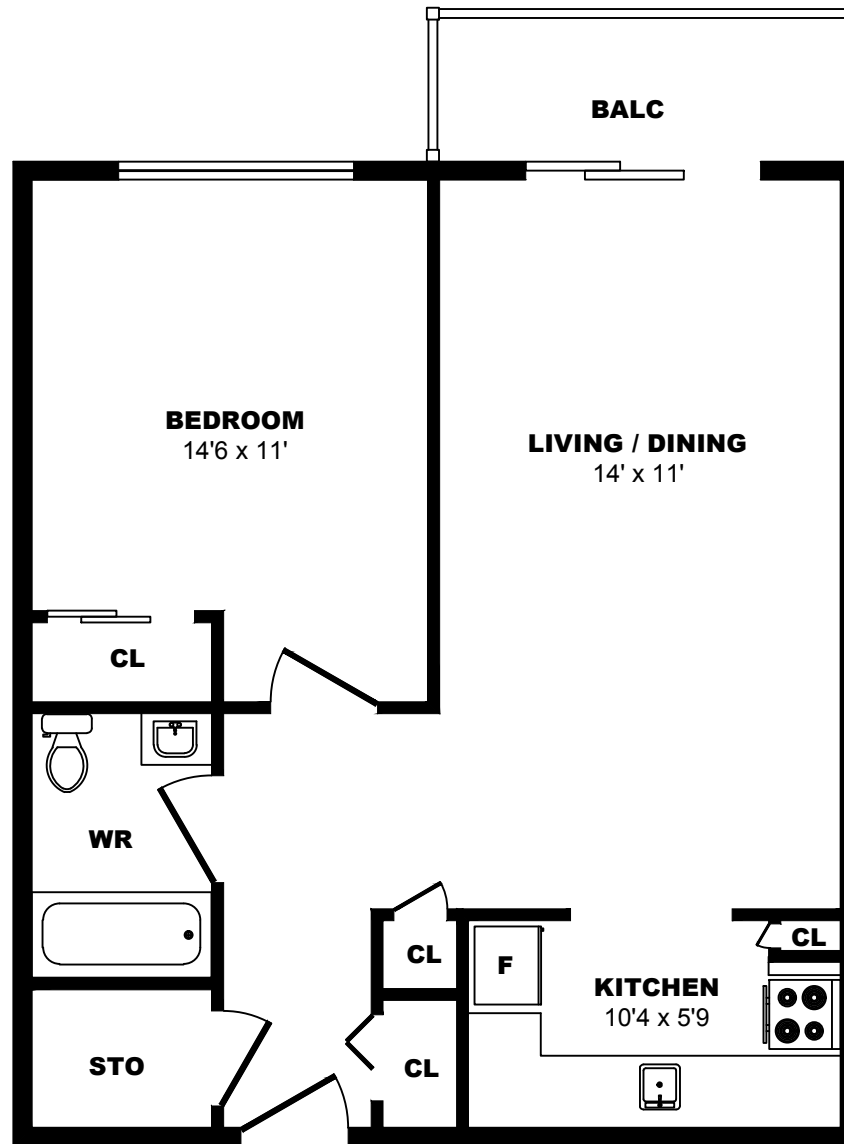

3094 Rue Des Chatelets, Quebec City - 1 Bdrm A, 430sf

All dimensions are approximate. Sizes and specifications are subject to change without notice E. & O. E.
All illustrations are artist's concept. Actual usable floor space may vary slightly from stated floor area.

3094 Rue Des Chatelets, Quebec City - 1 Bdrm B, 590sf

All dimensions are approximate. Sizes and specifications are subject to change without notice E. & O. E.
All illustrations are artist's concept. Actual usable floor space may vary slightly from stated floor area.