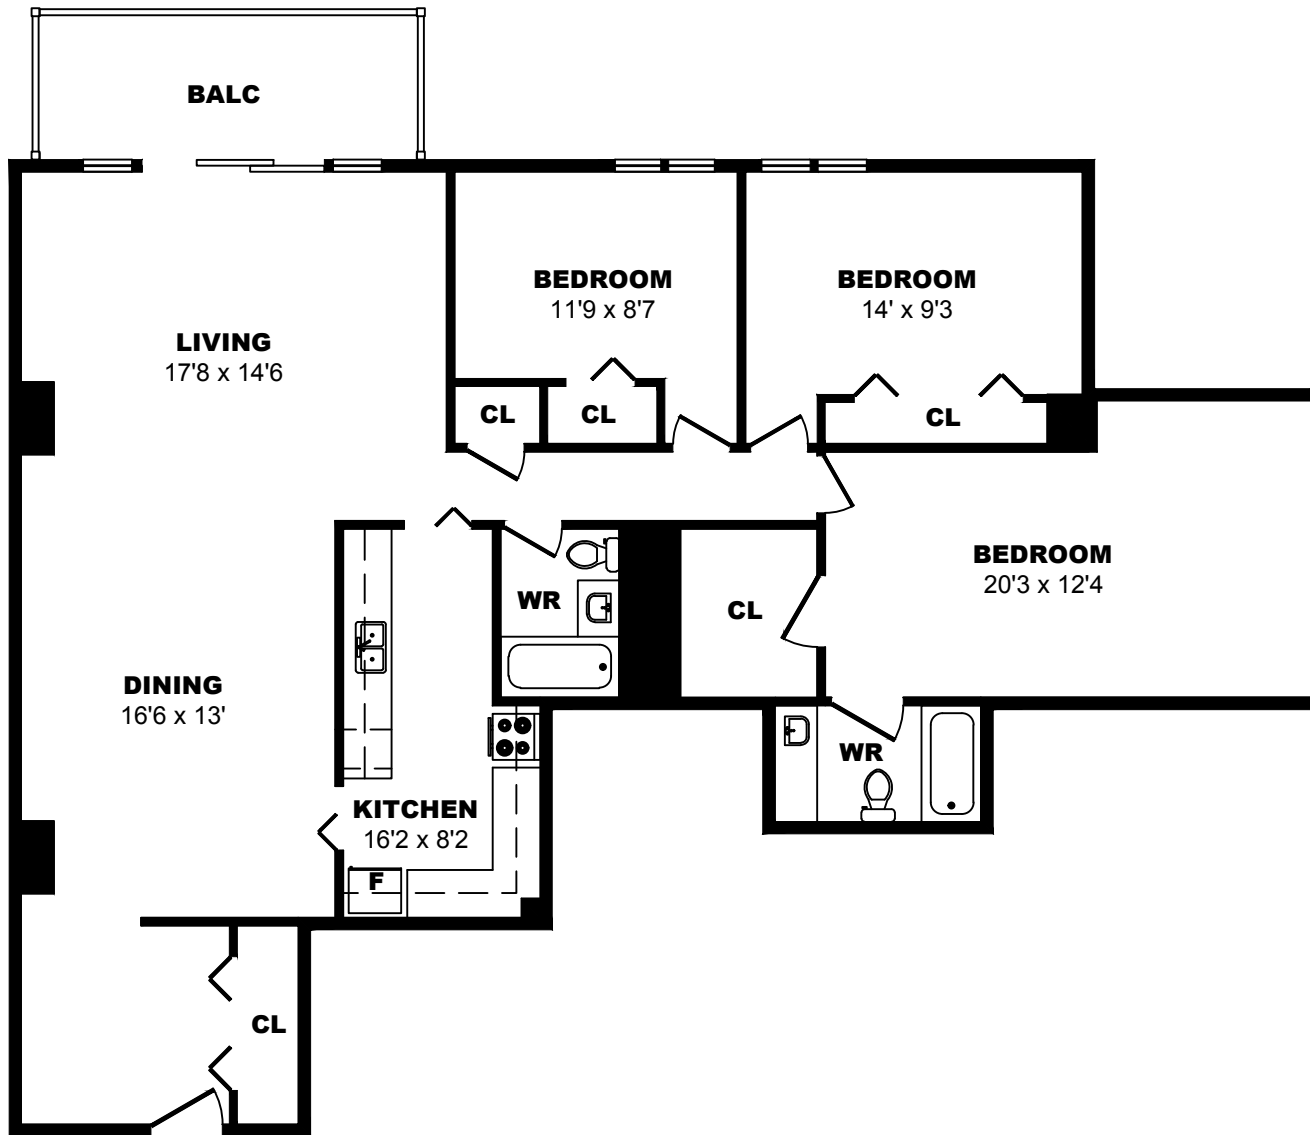

250 Grande-Allee Ouest, Quebec City - Bachelor A, 390sf

All dimensions are approximate. Sizes and specifications are subject to change without notice E. & O. E.
All illustrations are artist's concept. Actual usable floor space may vary slightly from stated floor area.

250 Grande-Allee Ouest, Quebec City - 1 Bdrm A, 670sf

All dimensions are approximate. Sizes and specifications are subject to change without notice E. & O. E.
All illustrations are artist's concept. Actual usable floor space may vary slightly from stated floor area.

250 Grande-Allee Ouest, Quebec City - 2 Bdrm A, 980sf

All dimensions are approximate. Sizes and specifications are subject to change without notice E. & O. E.
All illustrations are artist's concept. Actual usable floor space may vary slightly from stated floor area.

250 Grande-Allee Ouest, Quebec City - 3 Bdrm A, 1280sf

All dimensions are approximate. Sizes and specifications are subject to change without notice E. & O. E.
 All illustrations are artist's concept. Actual usable floor space may vary slightly from stated floor area.