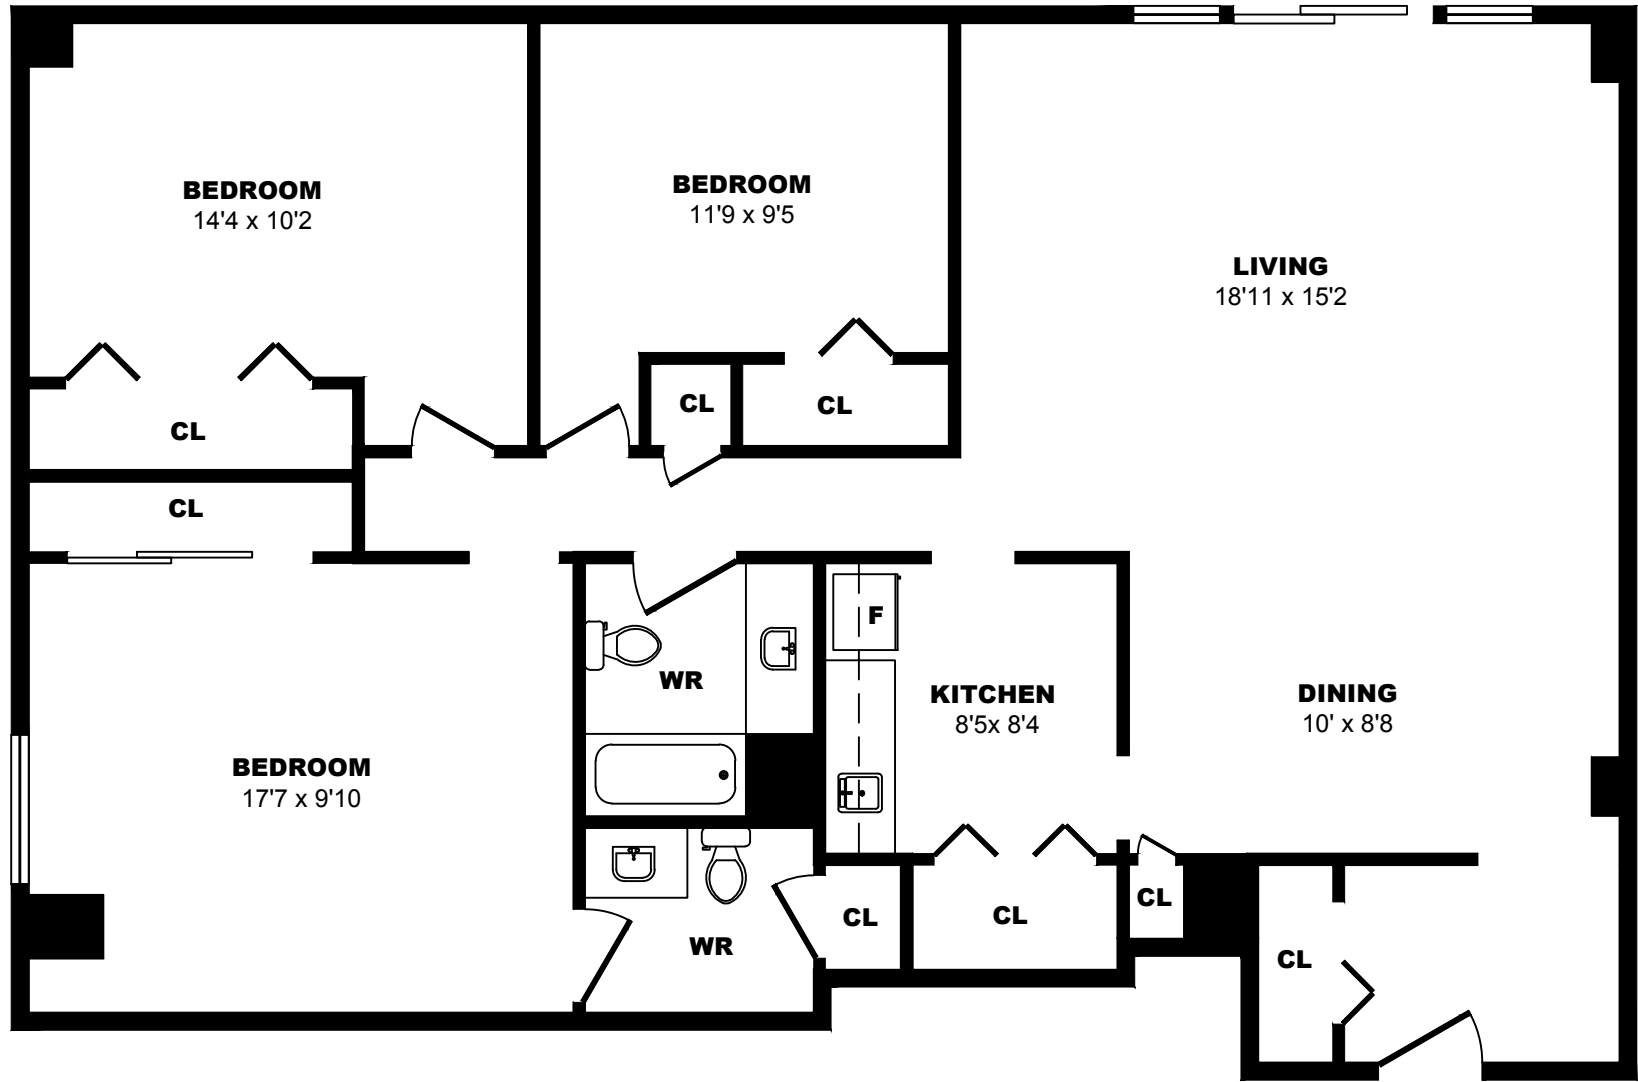

250 Grande-Allee Ouest, Quebec City - 1 Bdrm A, 670sf

All dimensions are approximate. Sizes and specifications are subject to change without notice E. & O. E.
All illustrations are artist's concept. Actual usable floor space may vary slightly from stated floor area.

250 Grande-Allee Ouest, Quebec City - 1 Bdrm B, 940sf

All dimensions are approximate. Sizes and specifications are subject to change without notice E. & O. E.
All illustrations are artist's concept. Actual usable floor space may vary slightly from stated floor area.

250 Grande-Allee Ouest, Quebec City - 2 Bdrm A, 980sf

All dimensions are approximate. Sizes and specifications are subject to change without notice E. & O. E.
All illustrations are artist's concept. Actual usable floor space may vary slightly from stated floor area.

250 Grande-Allee Ouest, Quebec City - 3 Bdrm A, 1280sf

All dimensions are approximate. Sizes and specifications are subject to change without notice E. & O. E.
 All illustrations are artist's concept. Actual usable floor space may vary slightly from stated floor area.