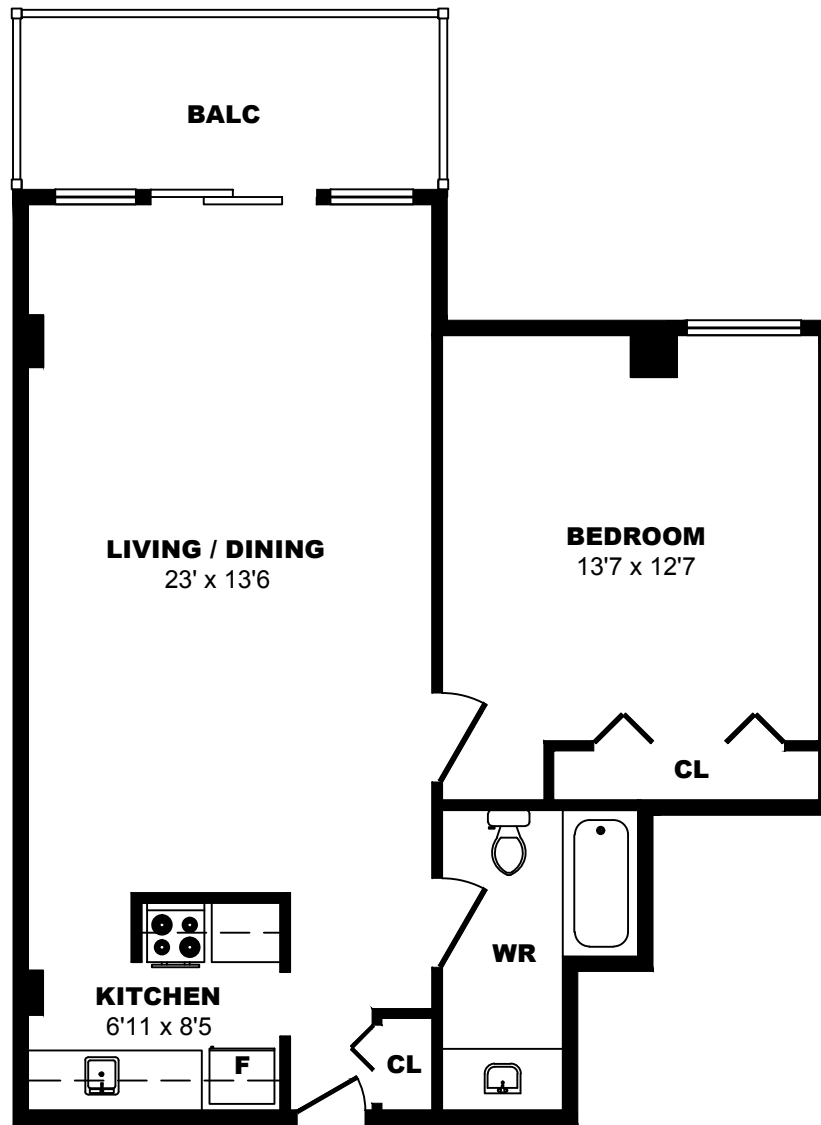

250 Grande-Allee Ouest, Quebec City - Bachelor A, 390sf

All dimensions are approximate. Sizes and specifications are subject to change without notice E. & O. E.
All illustrations are artist's concept. Actual usable floor space may vary slightly from stated floor area.

250 Grande-Allee Ouest, Quebec City - 1 Bdrm A, 670sf

All dimensions are approximate. Sizes and specifications are subject to change without notice E. & O. E.
All illustrations are artist's concept. Actual usable floor space may vary slightly from stated floor area.

250 Grande-Allee Ouest, Quebec City - 1 Bdrm B, 940sf

All dimensions are approximate. Sizes and specifications are subject to change without notice E. & O. E.
All illustrations are artist's concept. Actual usable floor space may vary slightly from stated floor area.

250 Grande-Allee Ouest, Quebec City - 2 Bdrm A, 980sf

All dimensions are approximate. Sizes and specifications are subject to change without notice E. & O. E.
All illustrations are artist's concept. Actual usable floor space may vary slightly from stated floor area.