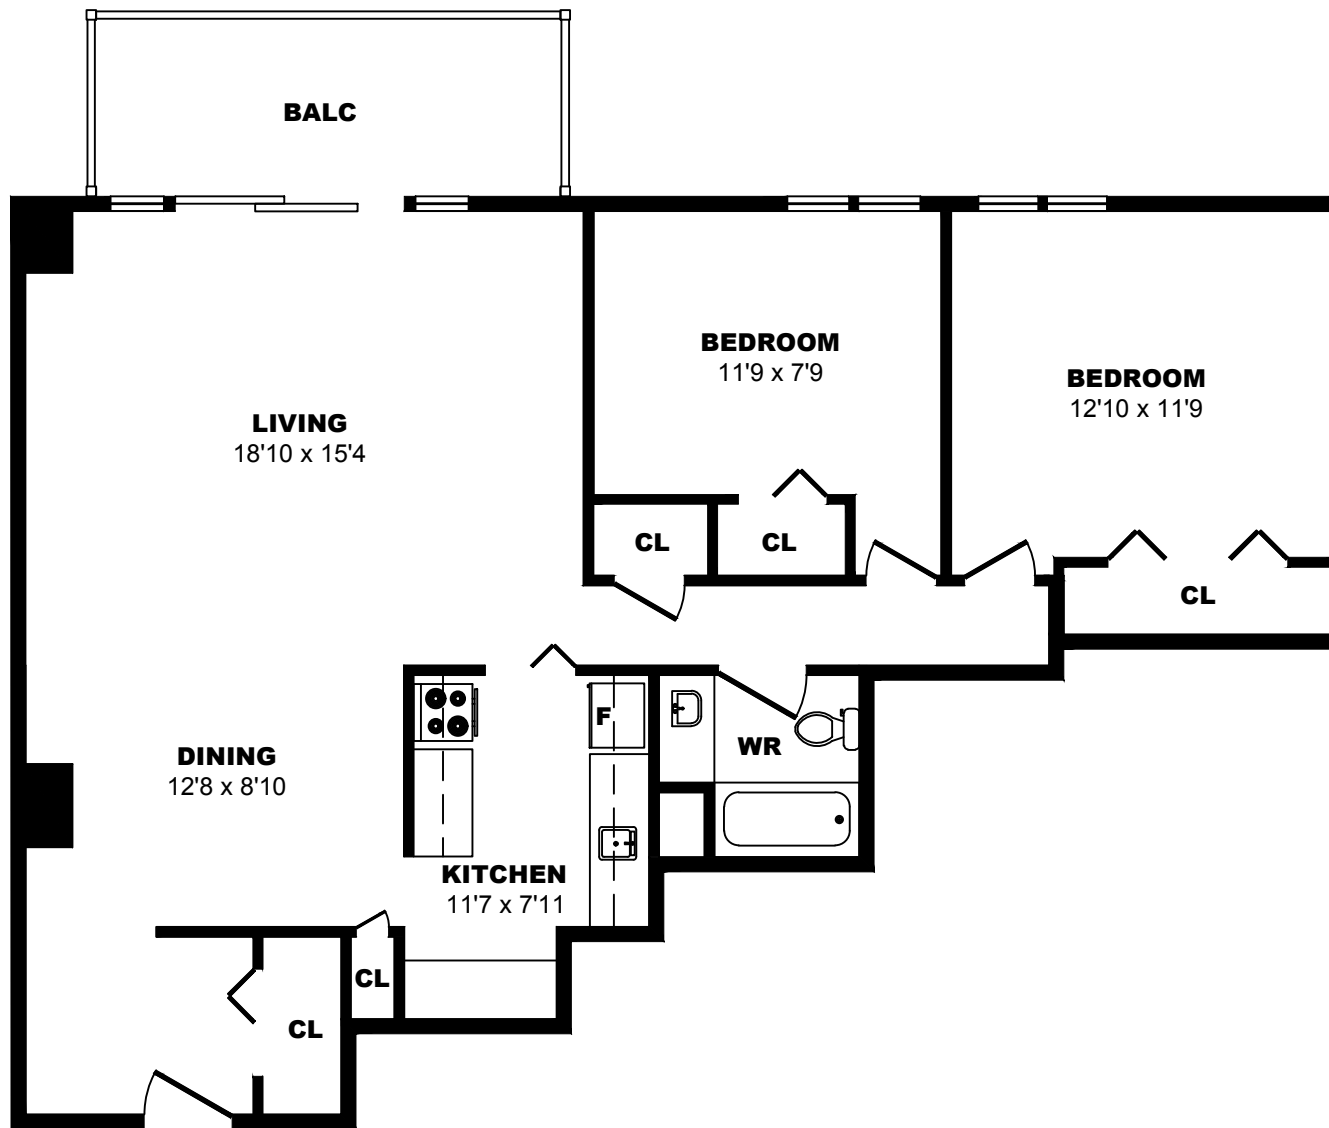

250 Grande-Allee Ouest, Quebec City - Bachelor A, 390sf

All dimensions are approximate. Sizes and specifications are subject to change without notice E. & O. E.
All illustrations are artist's concept. Actual usable floor space may vary slightly from stated floor area.

250 Grande-Allee Ouest, Quebec City - 1 Bdrm A, 670sf

All dimensions are approximate. Sizes and specifications are subject to change without notice E. & O. E.
All illustrations are artist's concept. Actual usable floor space may vary slightly from stated floor area.

250 Grande-Allee Ouest, Quebec City - 1 Bdrm B, 940sf

All dimensions are approximate. Sizes and specifications are subject to change without notice E. & O. E.
All illustrations are artist's concept. Actual usable floor space may vary slightly from stated floor area.

250 Grande-Allee Ouest, Quebec City - 2 Bdrm A, 980sf

All dimensions are approximate. Sizes and specifications are subject to change without notice E. & O. E.
All illustrations are artist's concept. Actual usable floor space may vary slightly from stated floor area.