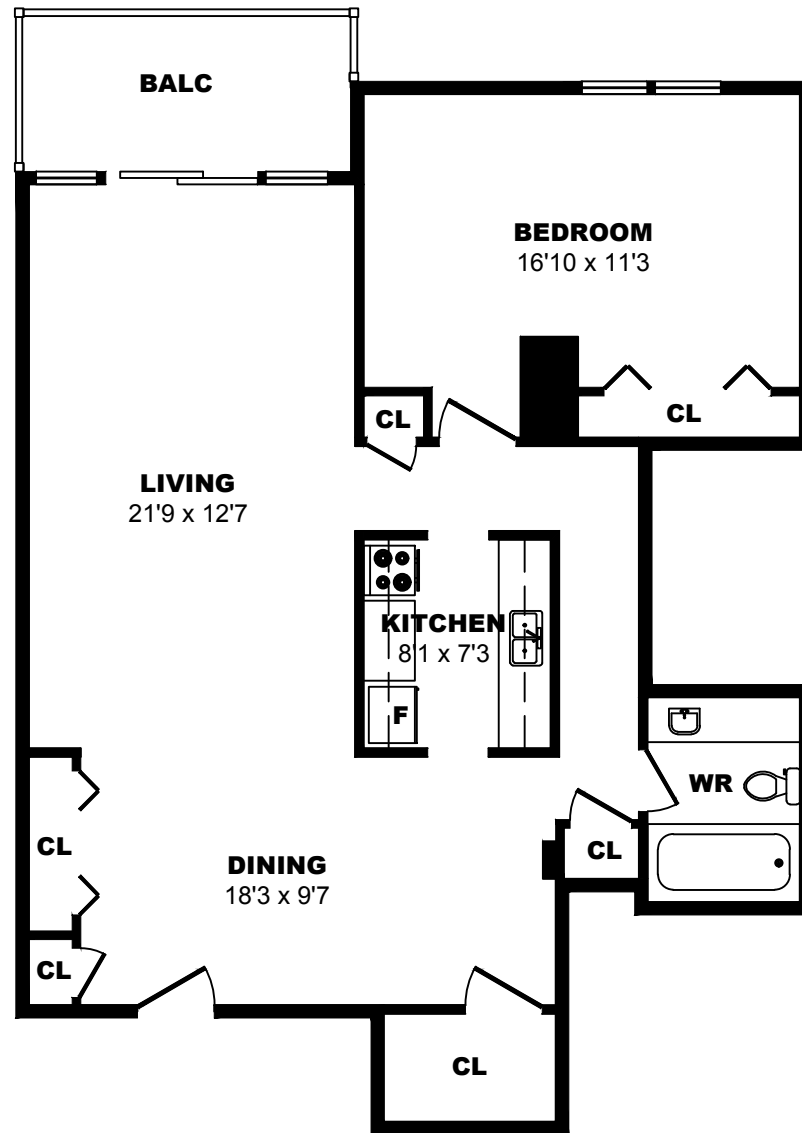

250 Grande-Allee Ouest, Quebec City - Bachelor A, 390sf

All dimensions are approximate. Sizes and specifications are subject to change without notice E. & O. E.
All illustrations are artist's concept. Actual usable floor space may vary slightly from stated floor area.

250 Grande-Allee Ouest, Quebec City - 1 Bdrm A, 670sf

All dimensions are approximate. Sizes and specifications are subject to change without notice E. & O. E.
All illustrations are artist's concept. Actual usable floor space may vary slightly from stated floor area.

250 Grande-Allee Ouest, Quebec City - 1 Bdrm B, 940sf

All dimensions are approximate. Sizes and specifications are subject to change without notice E. & O. E.
All illustrations are artist's concept. Actual usable floor space may vary slightly from stated floor area.

250 Grande-Allee Ouest, Quebec City - 2 Bdrm A, 980sf

All dimensions are approximate. Sizes and specifications are subject to change without notice E. & O. E.
All illustrations are artist's concept. Actual usable floor space may vary slightly from stated floor area.