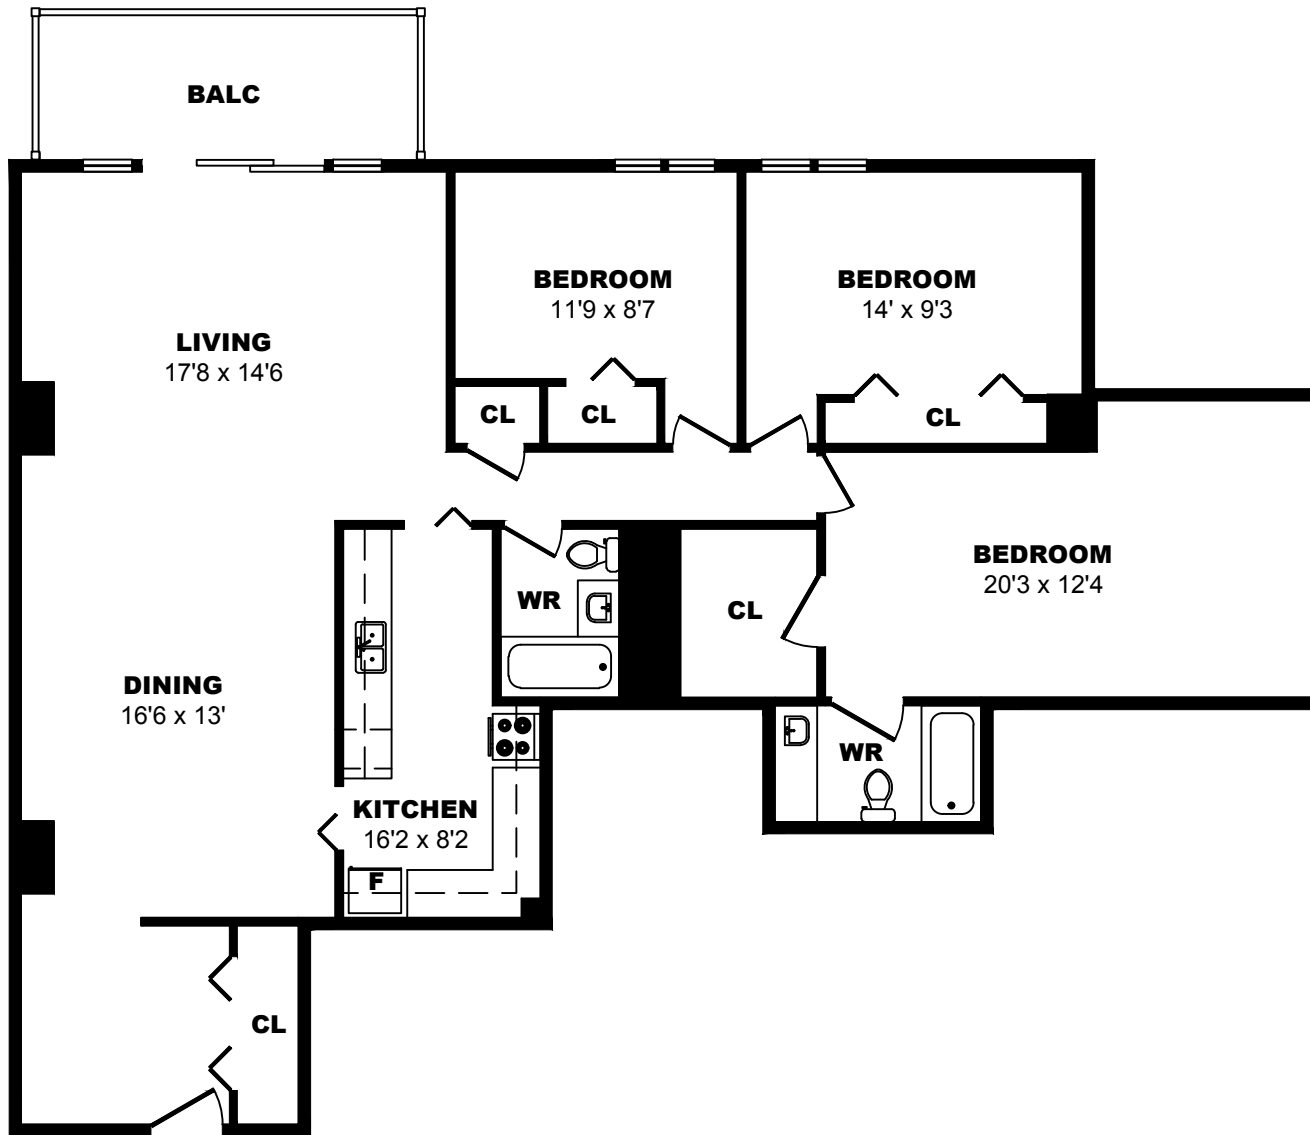

250 Grande-Allee Ouest, Quebec City - 3 Bdrm A, 1280sf

All dimensions are approximate. Sizes and specifications are subject to change without notice E. & O. E.
 All illustrations are artist's concept. Actual usable floor space may vary slightly from stated floor area.

250 Grande-Allee Ouest, Quebec City - 3 Bdrm B, 1420sf

All dimensions are approximate. Sizes and specifications are subject to change without notice E. & O. E.
 All illustrations are artist's concept. Actual usable floor space may vary slightly from stated floor area.