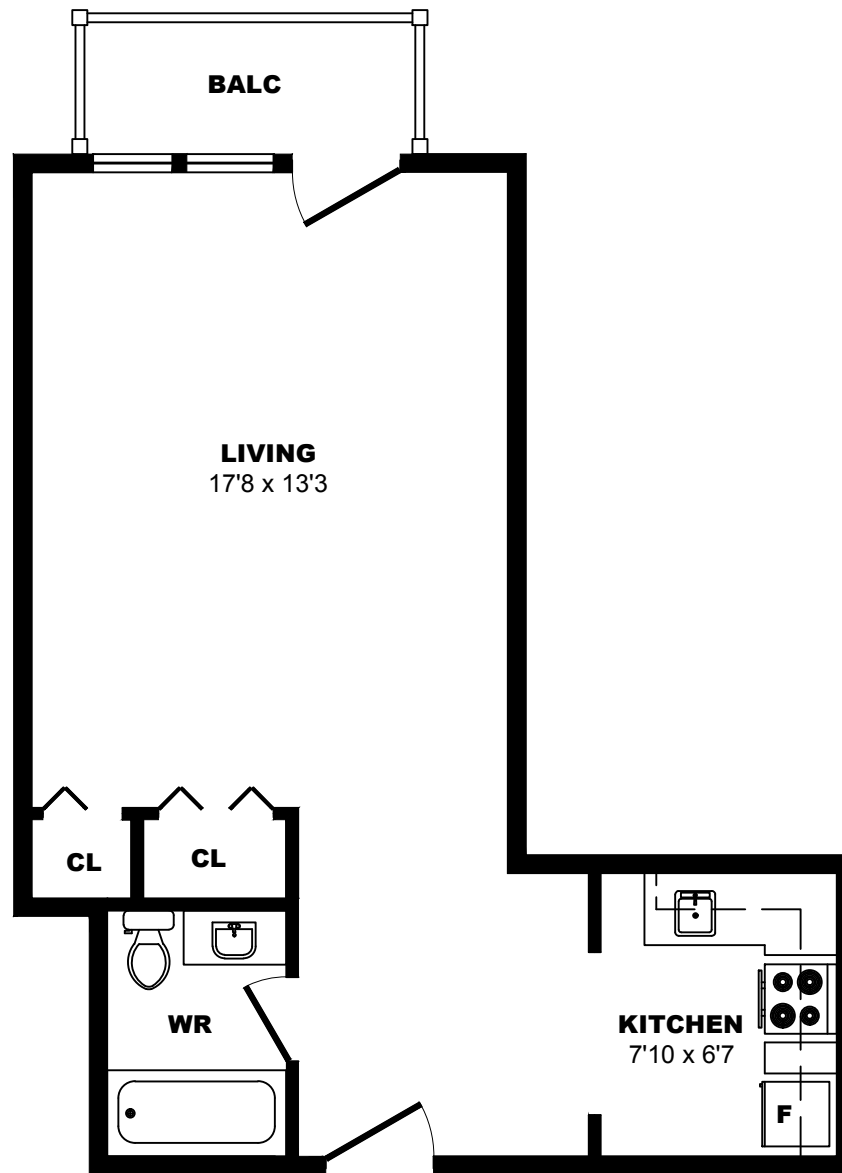

## 2415 Chemin Ste. Foy, Quebec City - Bachelor A, 290sf

All dimensions are approximate. Sizes and specifications are subject to change without notice E. & O. E.  
All illustrations are artist's concept. Actual usable floor space may vary slightly from stated floor area.

## 2415 Chemin Ste. Foy, Quebec City - Bachelor B, 420sf

All dimensions are approximate. Sizes and specifications are subject to change without notice E. & O. E.  
All illustrations are artist's concept. Actual usable floor space may vary slightly from stated floor area.

## 2415 Chemin Ste. Foy, Quebec City - 1 Bdrm A, 470sf

All dimensions are approximate. Sizes and specifications are subject to change without notice E. & O. E.  
 All illustrations are artist's concept. Actual usable floor space may vary slightly from stated floor area.

## 2415 Chemin Ste. Foy, Quebec City - 1 Bdrm B, 670sf

All dimensions are approximate. Sizes and specifications are subject to change without notice E. & O. E.  
 All illustrations are artist's concept. Actual usable floor space may vary slightly from stated floor area.