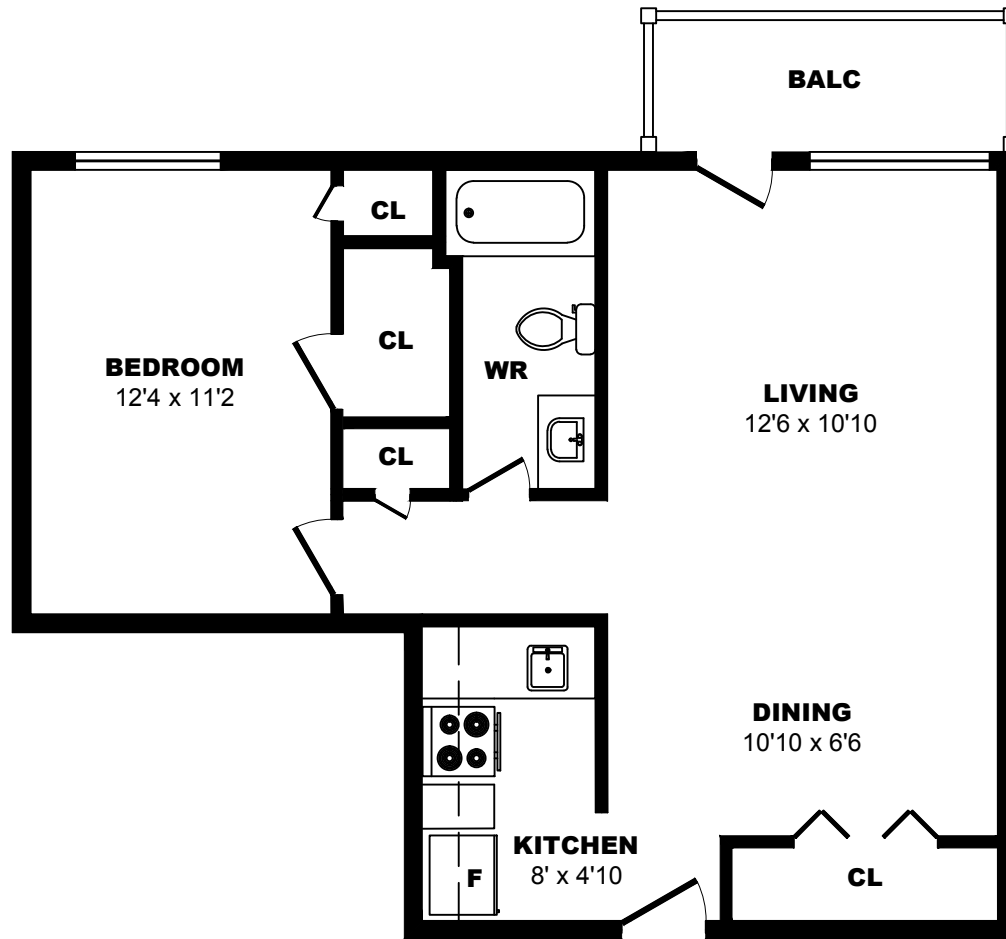

## 2415 Chemin Ste. Foy, Quebec City - Bachelor A, 290sf

All dimensions are approximate. Sizes and specifications are subject to change without notice E. & O. E.  
All illustrations are artist's concept. Actual usable floor space may vary slightly from stated floor area.

## 2415 Chemin Ste. Foy, Quebec City - Bachelor B, 420sf

All dimensions are approximate. Sizes and specifications are subject to change without notice E. & O. E.  
All illustrations are artist's concept. Actual usable floor space may vary slightly from stated floor area.

## 2415 Chemin Ste. Foy, Quebec City - 1 Bdrm A, 470sf

All dimensions are approximate. Sizes and specifications are subject to change without notice E. & O. E.  
 All illustrations are artist's concept. Actual usable floor space may vary slightly from stated floor area.

## 2415 Chemin Ste. Foy, Quebec City - 1 Bdrm B, 670sf

All dimensions are approximate. Sizes and specifications are subject to change without notice E. & O. E.  
 All illustrations are artist's concept. Actual usable floor space may vary slightly from stated floor area.