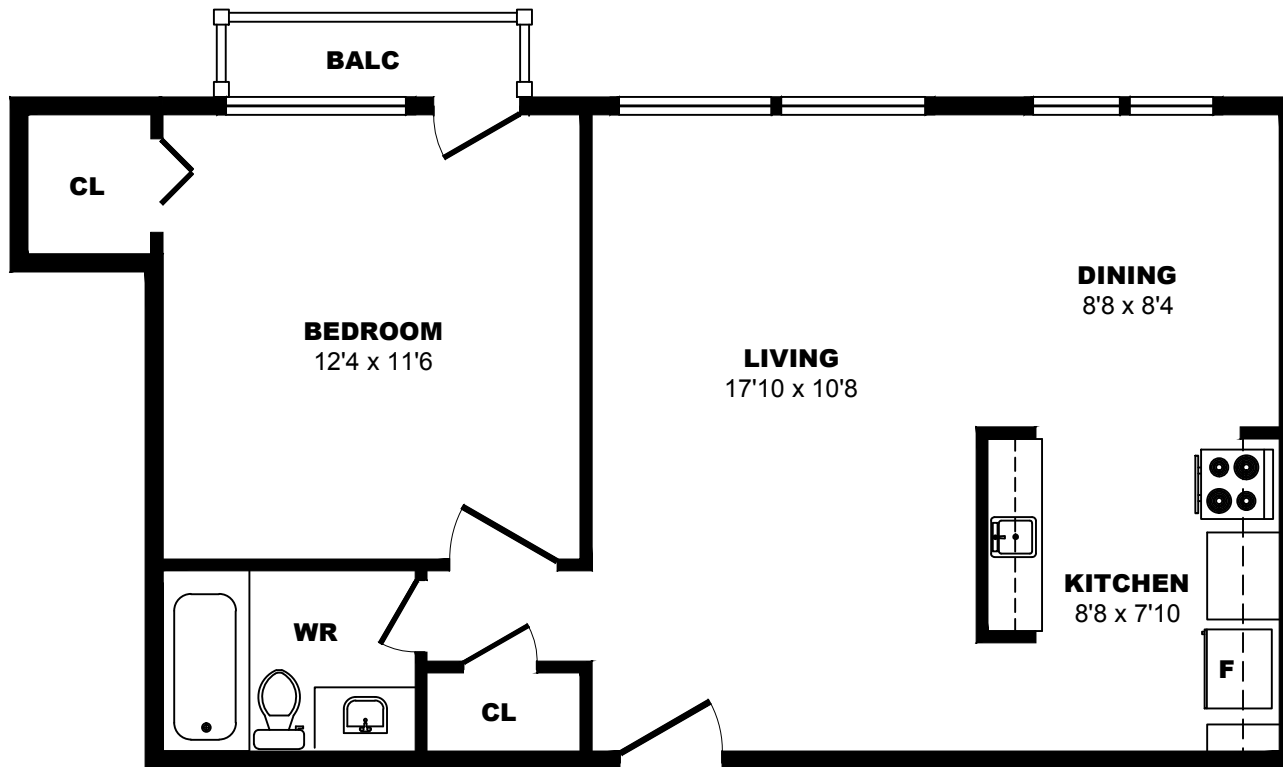

## 2415 Chemin Ste. Foy, Quebec City - 1 Bdrm A, 470sf

All dimensions are approximate. Sizes and specifications are subject to change without notice E. & O. E.  
 All illustrations are artist's concept. Actual usable floor space may vary slightly from stated floor area.

## 2415 Chemin Ste. Foy, Quebec City - 1 Bdrm B, 670sf

All dimensions are approximate. Sizes and specifications are subject to change without notice E. & O. E.  
 All illustrations are artist's concept. Actual usable floor space may vary slightly from stated floor area.

## 2415 Chemin Ste. Foy, Quebec City - 1 Bdrm C, 490sf

All dimensions are approximate. Sizes and specifications are subject to change without notice E. & O. E.  
All illustrations are artist's concept. Actual usable floor space may vary slightly from stated floor area.