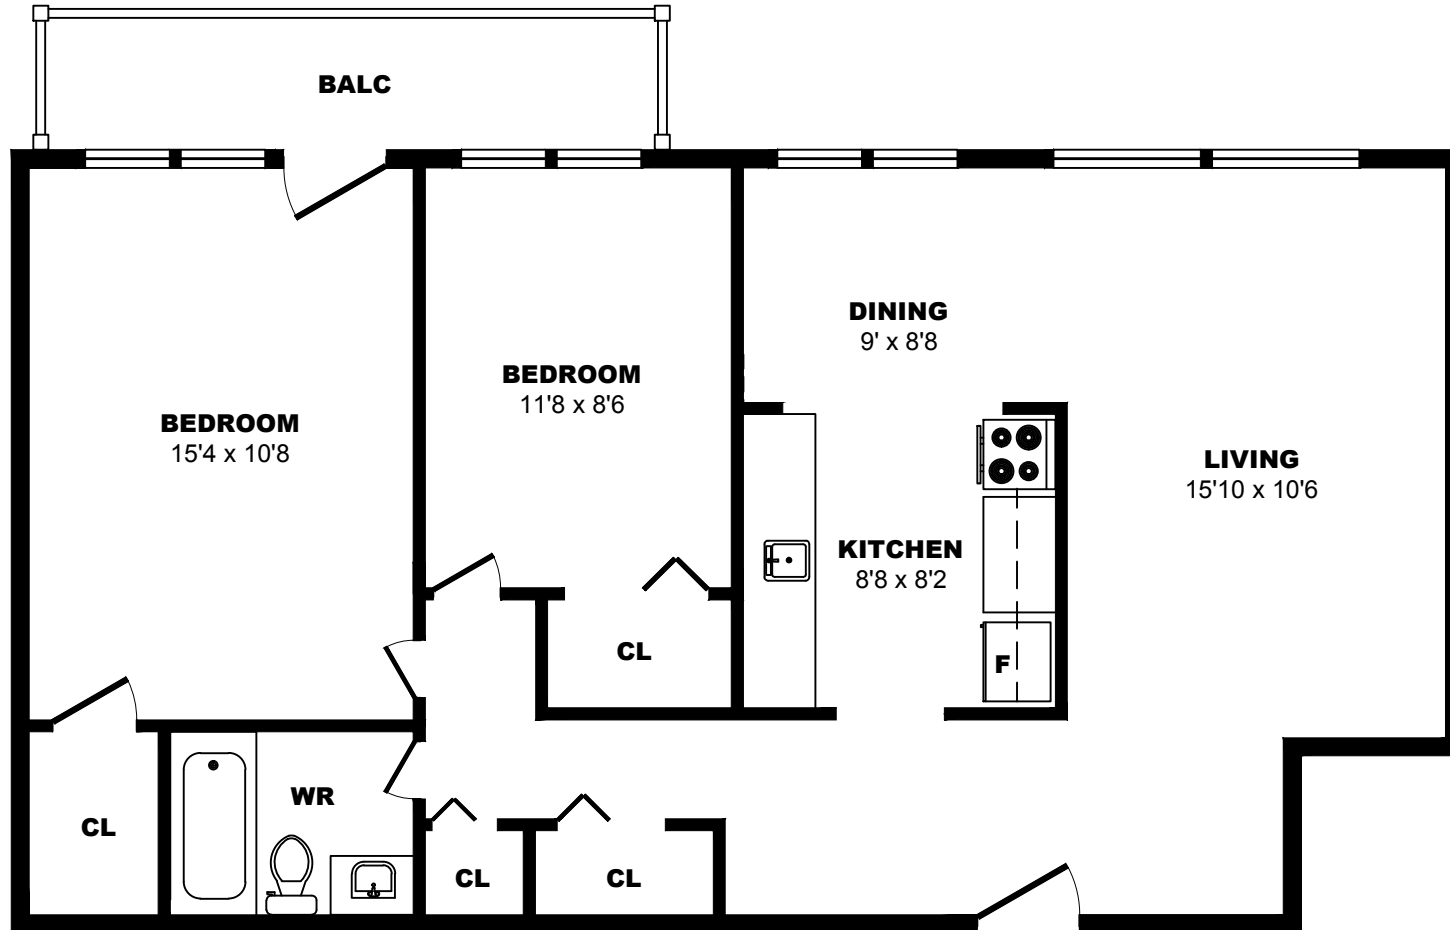

## 2415 Chemin Ste. Foy, Quebec City - 1 Bdrm D, 560sf

All dimensions are approximate. Sizes and specifications are subject to change without notice E. & O. E.  
 All illustrations are artist's concept. Actual usable floor space may vary slightly from stated floor area.

## 2415 Chemin Ste. Foy, Quebec City - 2 Bdrm A, 900sf

All dimensions are approximate. Sizes and specifications are subject to change without notice E. & O. E.  
All illustrations are artist's concept. Actual usable floor space may vary slightly from stated floor area.