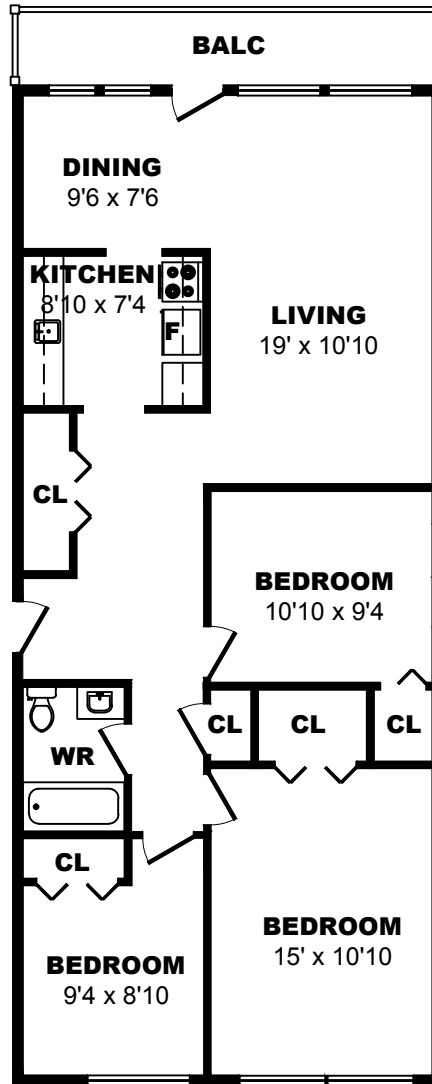

## 2415 Chemin Ste. Foy, Quebec City - Bachelor A, 290sf

All dimensions are approximate. Sizes and specifications are subject to change without notice E. & O. E.  
All illustrations are artist's concept. Actual usable floor space may vary slightly from stated floor area.

## 2415 Chemin Ste. Foy, Quebec City - 1 Bdrm D, 560sf

All dimensions are approximate. Sizes and specifications are subject to change without notice E. & O. E.  
 All illustrations are artist's concept. Actual usable floor space may vary slightly from stated floor area.

## 2415 Chemin Ste. Foy, Quebec City - 2 Bdrm A, 900sf

All dimensions are approximate. Sizes and specifications are subject to change without notice E. & O. E.  
All illustrations are artist's concept. Actual usable floor space may vary slightly from stated floor area.

## 2415 Chemin Ste. Foy, Quebec City - 2 Bdrm B, 790sf

All dimensions are approximate. Sizes and specifications are subject to change without notice E. & O. E.  
 All illustrations are artist's concept. Actual usable floor space may vary slightly from stated floor area.