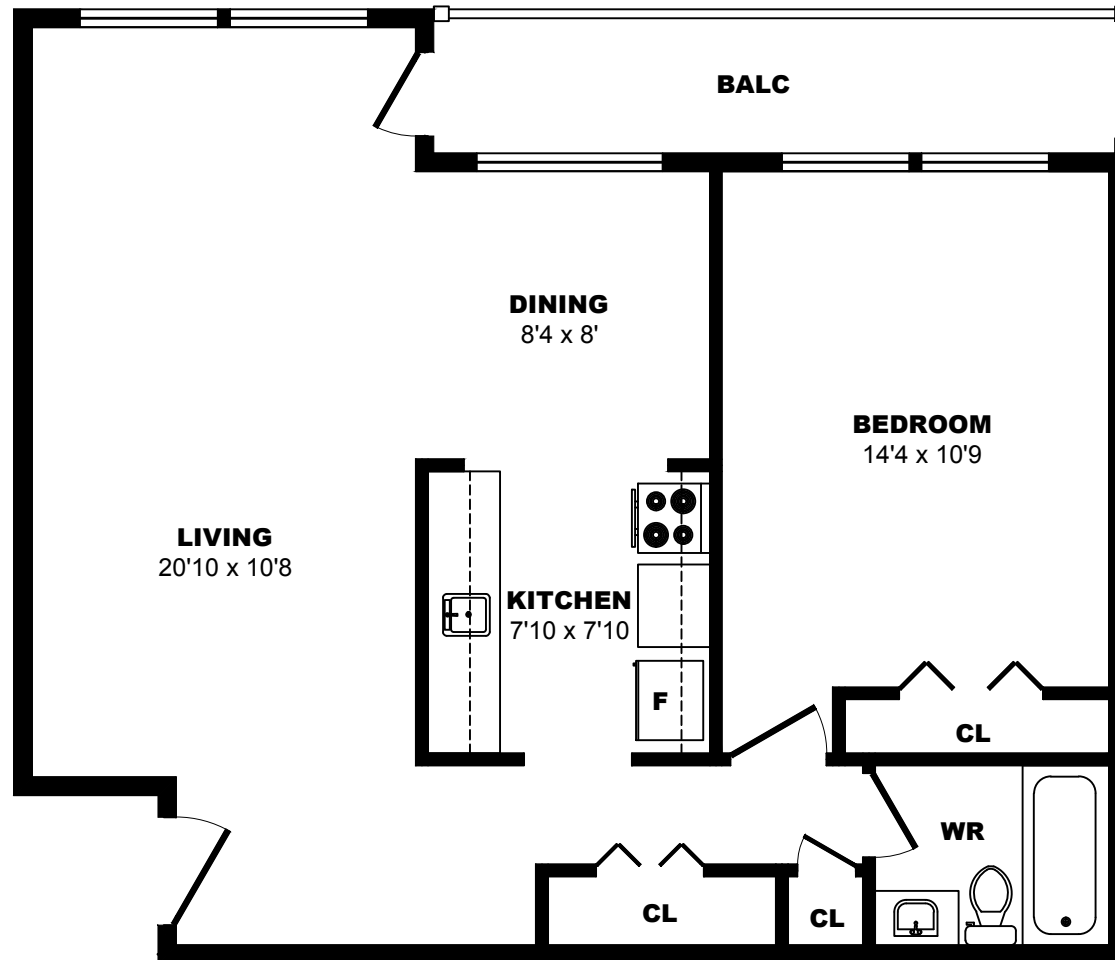

## 2415 Chemin Ste. Foy, Quebec City - Bachelor A, 290sf

All dimensions are approximate. Sizes and specifications are subject to change without notice E. & O. E.  
All illustrations are artist's concept. Actual usable floor space may vary slightly from stated floor area.

## 2415 Chemin Ste. Foy, Quebec City - Bachelor B, 420sf

All dimensions are approximate. Sizes and specifications are subject to change without notice E. & O. E.  
All illustrations are artist's concept. Actual usable floor space may vary slightly from stated floor area.

## 2415 Chemin Ste. Foy, Quebec City - 1 Bdrm A, 470sf

All dimensions are approximate. Sizes and specifications are subject to change without notice E. & O. E.  
 All illustrations are artist's concept. Actual usable floor space may vary slightly from stated floor area.

## 2415 Chemin Ste. Foy, Quebec City - 1 Bdrm B, 670sf

All dimensions are approximate. Sizes and specifications are subject to change without notice E. & O. E.  
 All illustrations are artist's concept. Actual usable floor space may vary slightly from stated floor area.