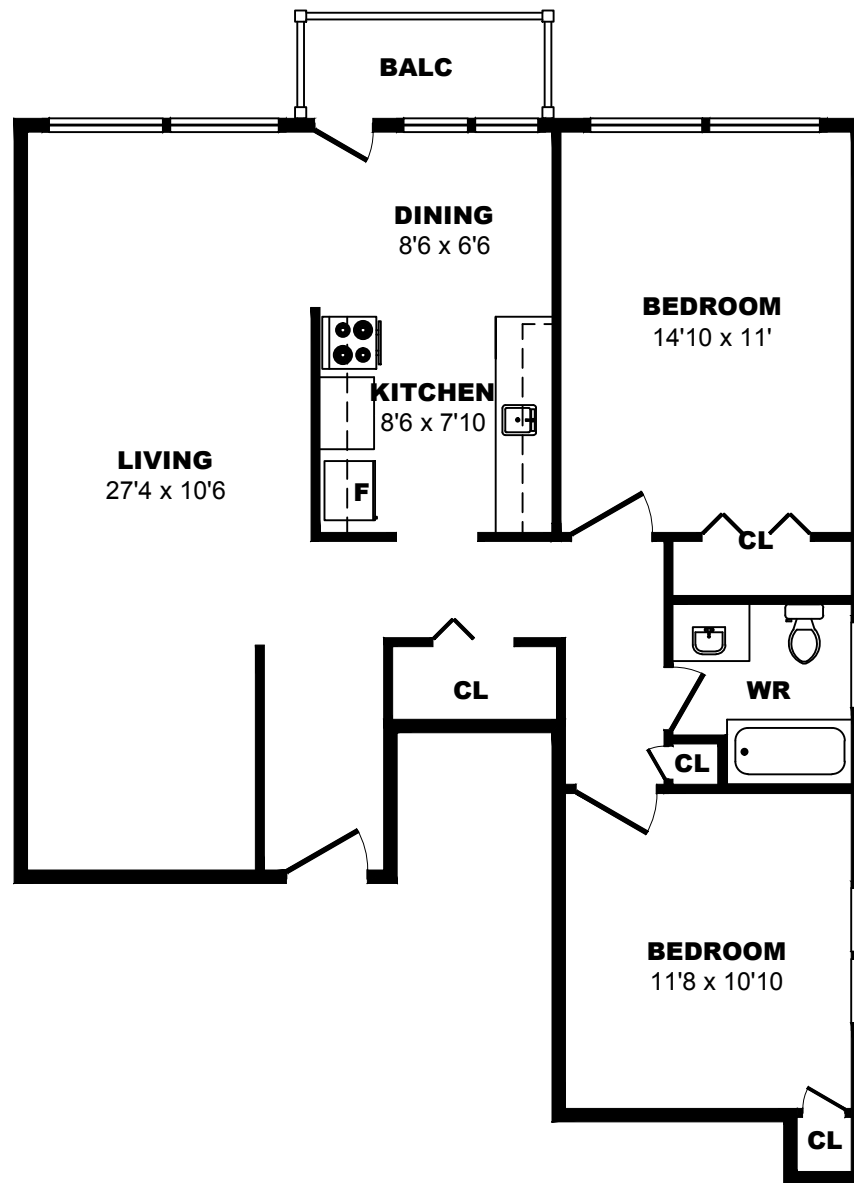

## 2415 Chemin Ste. Foy, Quebec City - 1 Bdrm B, 670sf

All dimensions are approximate. Sizes and specifications are subject to change without notice E. & O. E.  
 All illustrations are artist's concept. Actual usable floor space may vary slightly from stated floor area.

## 2415 Chemin Ste. Foy, Quebec City - 1 Bdrm C, 490sf

All dimensions are approximate. Sizes and specifications are subject to change without notice E. & O. E.  
All illustrations are artist's concept. Actual usable floor space may vary slightly from stated floor area.

## 2415 Chemin Ste. Foy, Quebec City - 1 Bdrm D, 560sf

All dimensions are approximate. Sizes and specifications are subject to change without notice E. & O. E.  
 All illustrations are artist's concept. Actual usable floor space may vary slightly from stated floor area.

## 2415 Chemin Ste. Foy, Quebec City - 2 Bdrm A, 900sf

All dimensions are approximate. Sizes and specifications are subject to change without notice E. & O. E.  
All illustrations are artist's concept. Actual usable floor space may vary slightly from stated floor area.