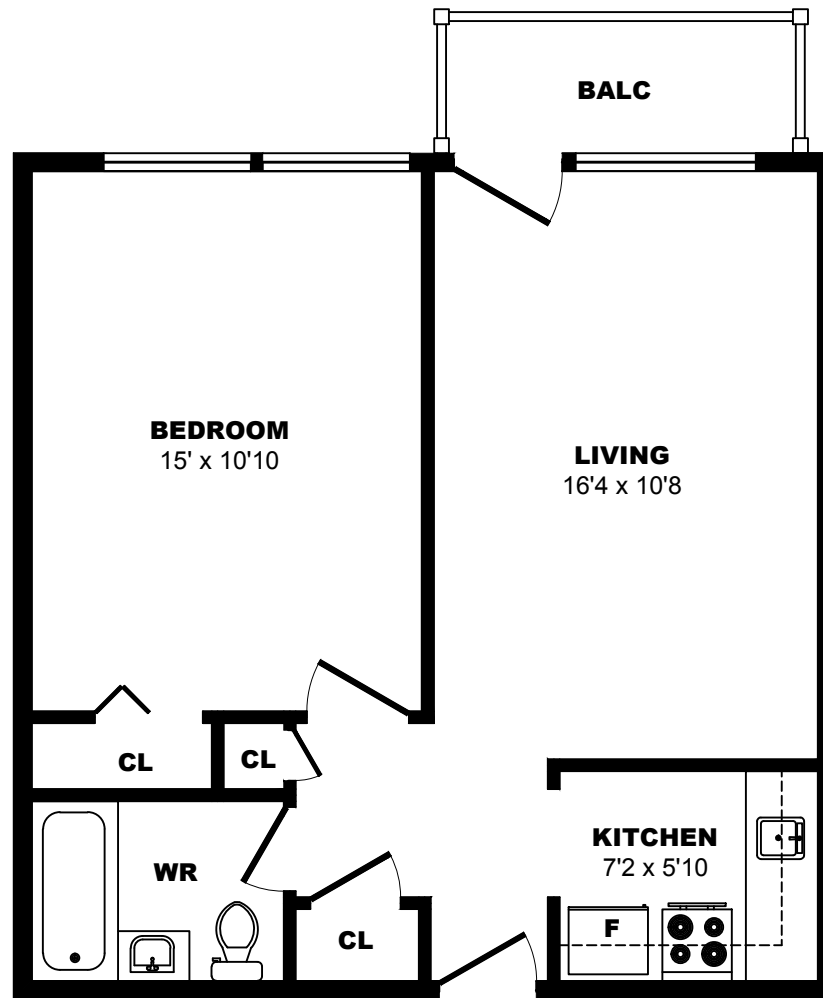

## 2415 Chemin Ste. Foy, Quebec City - Bachelor A, 290sf

All dimensions are approximate. Sizes and specifications are subject to change without notice E. & O. E.  
All illustrations are artist's concept. Actual usable floor space may vary slightly from stated floor area.

## 2415 Chemin Ste. Foy, Quebec City - Bachelor B, 420sf

All dimensions are approximate. Sizes and specifications are subject to change without notice E. & O. E.  
All illustrations are artist's concept. Actual usable floor space may vary slightly from stated floor area.

## 2415 Chemin Ste. Foy, Quebec City - 1 Bdrm A, 470sf

All dimensions are approximate. Sizes and specifications are subject to change without notice E. & O. E.  
 All illustrations are artist's concept. Actual usable floor space may vary slightly from stated floor area.

## 2415 Chemin Ste. Foy, Quebec City - 1 Bdrm B, 670sf

All dimensions are approximate. Sizes and specifications are subject to change without notice E. & O. E.  
 All illustrations are artist's concept. Actual usable floor space may vary slightly from stated floor area.