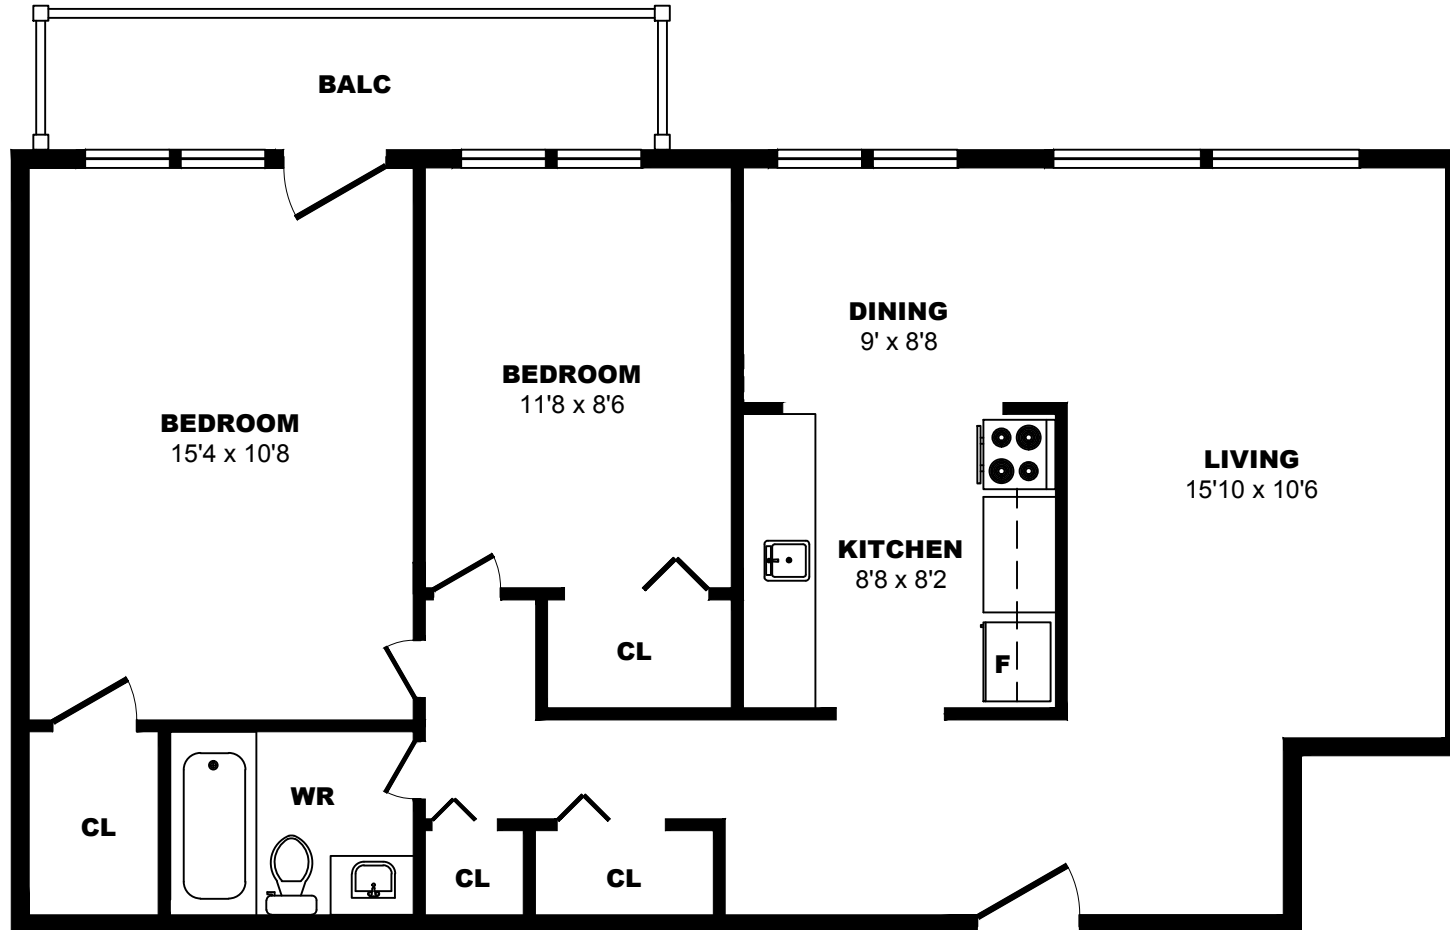

2415 Chemin Ste. Foy, Quebec City - 2 Bdrm A, 900sf

All dimensions are approximate. Sizes and specifications are subject to change without notice E. & O. E.
All illustrations are artist's concept. Actual usable floor space may vary slightly from stated floor area.

2415 Chemin Ste. Foy, Quebec City - 2 Bdrm B, 790sf

All dimensions are approximate. Sizes and specifications are subject to change without notice E. & O. E.
 All illustrations are artist's concept. Actual usable floor space may vary slightly from stated floor area.