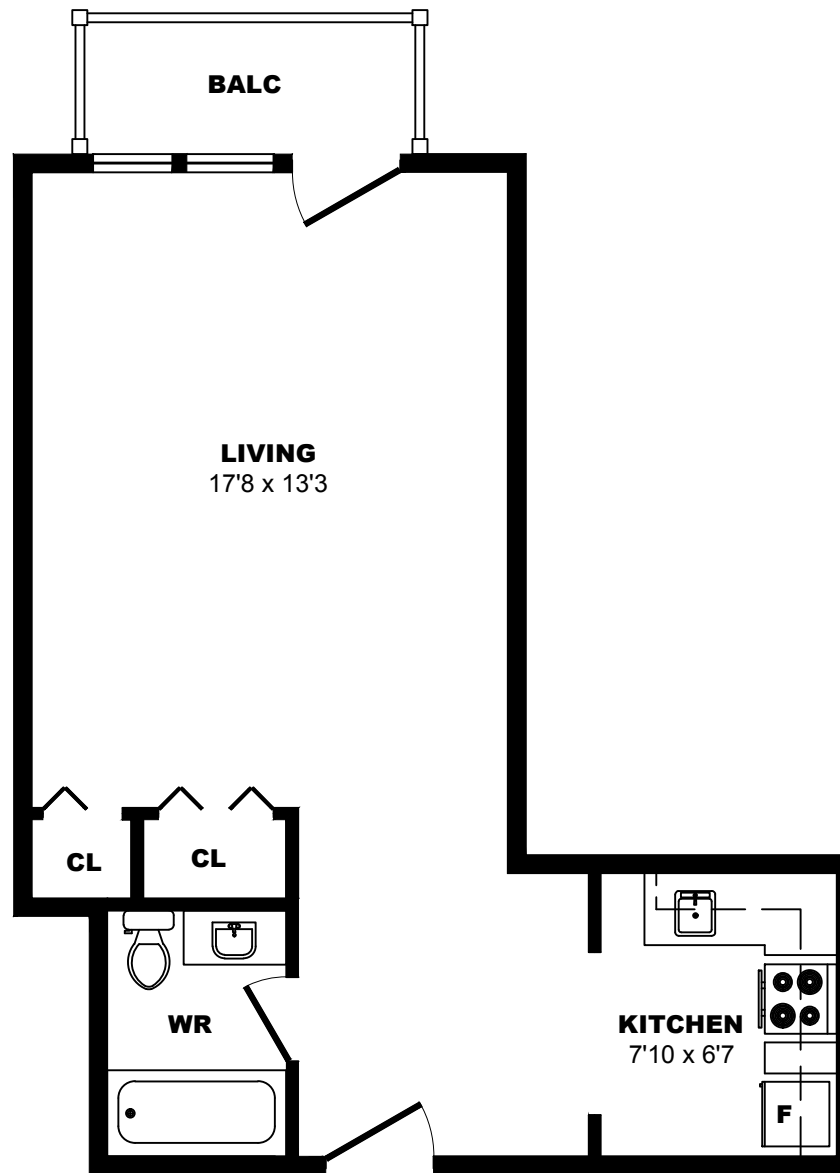

## 2415 Chemin Ste. Foy, Quebec City - Bachelor A, 290sf

All dimensions are approximate. Sizes and specifications are subject to change without notice E. & O. E.  
All illustrations are artist's concept. Actual usable floor space may vary slightly from stated floor area.

## 2415 Chemin Ste. Foy, Quebec City - Bachelor B, 420sf

All dimensions are approximate. Sizes and specifications are subject to change without notice E. & O. E.  
All illustrations are artist's concept. Actual usable floor space may vary slightly from stated floor area.