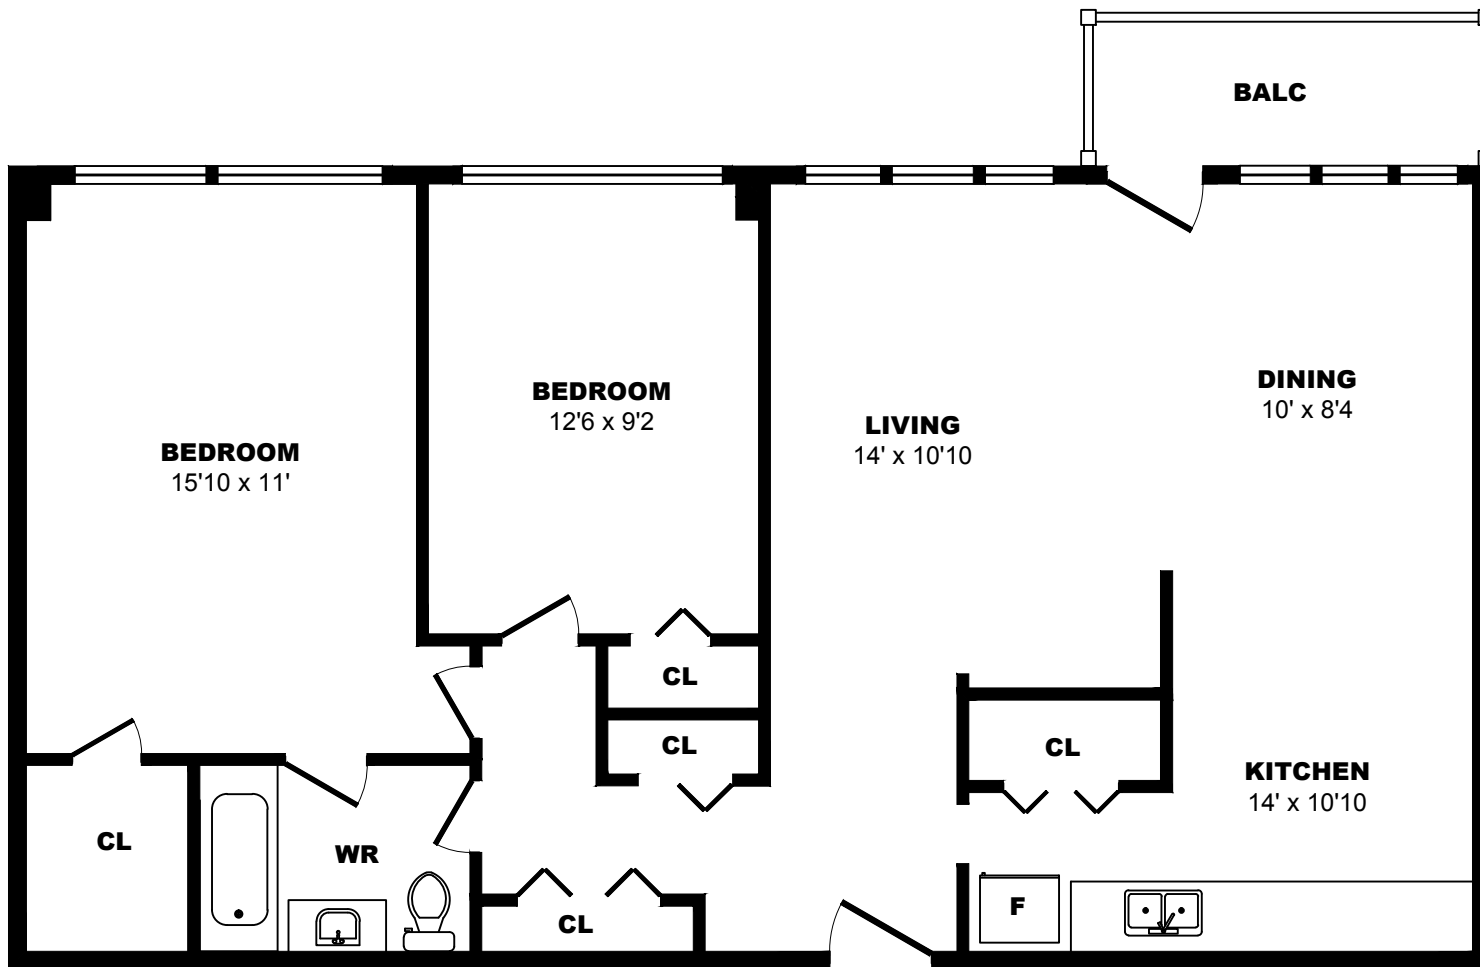

155 Blvd Deguire, Montreal - 1 Bdrm B, 630sf

All dimensions are approximate. Sizes and specifications are subject to change without notice E. & O. E.
All illustrations are artist's concept. Actual usable floor space may vary slightly from stated floor area.

155 Blvd Deguire, Montreal - 2 Bdrm A, 820sf

All dimensions are approximate. Sizes and specifications are subject to change without notice E. & O. E.
 All illustrations are artist's concept. Actual usable floor space may vary slightly from stated floor area.

155 Blvd Deguire, Montreal - 2 Bdrm B, 830sf

All dimensions are approximate. Sizes and specifications are subject to change without notice E. & O. E.
All illustrations are artist's concept. Actual usable floor space may vary slightly from stated floor area.

155 Blvd Deguire, Montreal - 2 Bdrm C, 860sf

All dimensions are approximate. Sizes and specifications are subject to change without notice E. & O. E.
 All illustrations are artist's concept. Actual usable floor space may vary slightly from stated floor area.