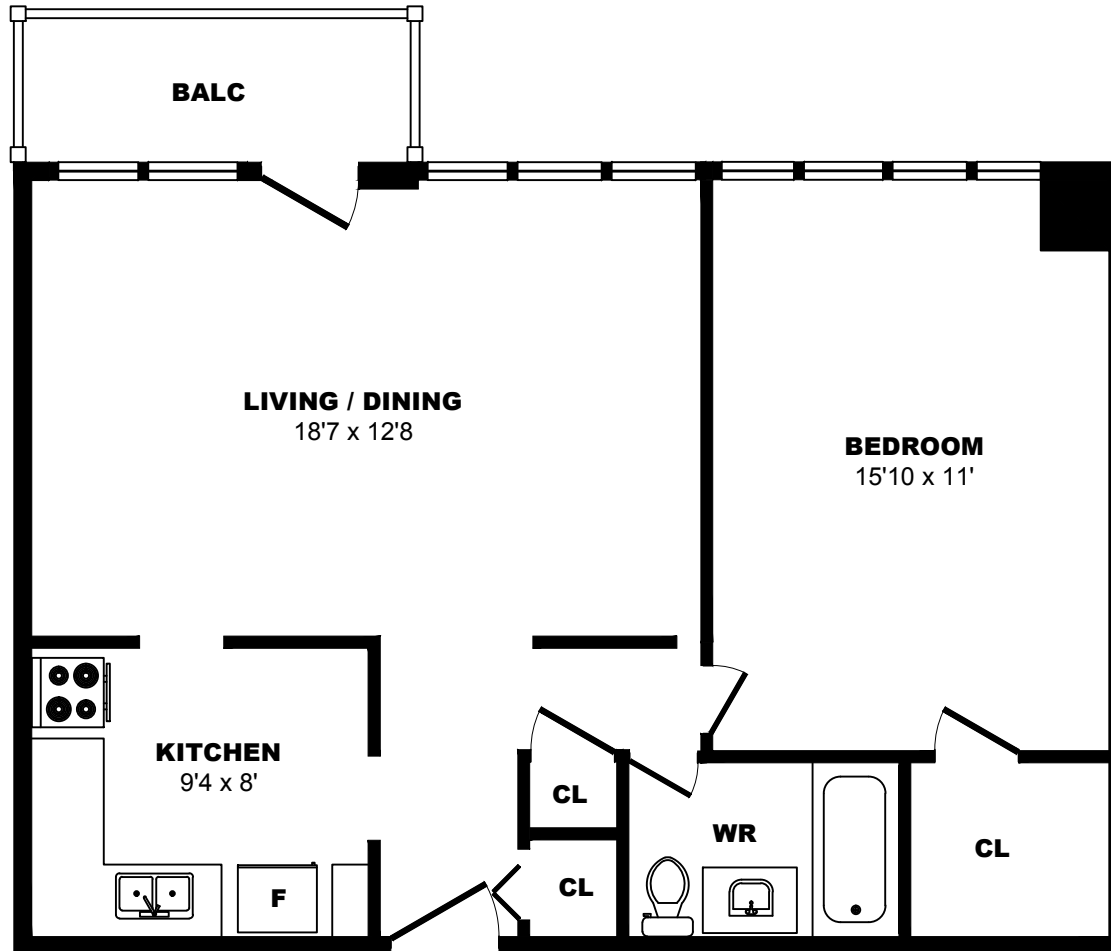

155 Blvd Deguire, Montreal - Bachelor A, 420sf

All dimensions are approximate. Sizes and specifications are subject to change without notice E. & O. E.
All illustrations are artist's concept. Actual usable floor space may vary slightly from stated floor area.

155 Blvd Deguire, Montreal - 1 Bdrm A, 610sf

All dimensions are approximate. Sizes and specifications are subject to change without notice E. & O. E.
All illustrations are artist's concept. Actual usable floor space may vary slightly from stated floor area.

155 Blvd Deguire, Montreal - 1 Bdrm B, 630sf

All dimensions are approximate. Sizes and specifications are subject to change without notice E. & O. E.
All illustrations are artist's concept. Actual usable floor space may vary slightly from stated floor area.

155 Blvd Deguire, Montreal - 2 Bdrm A, 820sf

All dimensions are approximate. Sizes and specifications are subject to change without notice E. & O. E.
 All illustrations are artist's concept. Actual usable floor space may vary slightly from stated floor area.