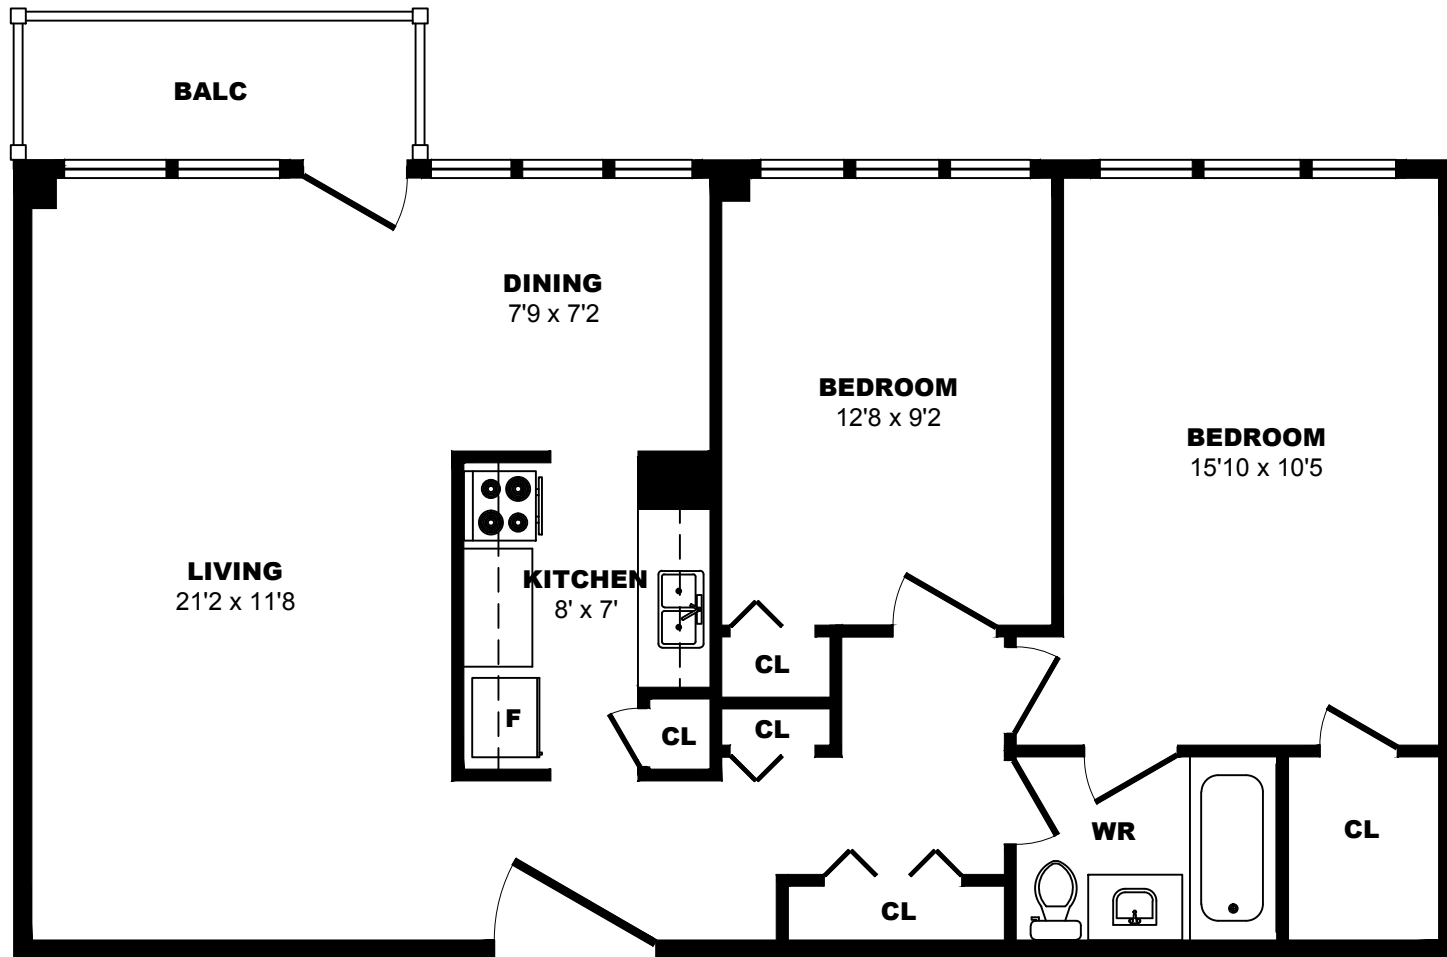

155 Blvd Deguire, Montreal - Bachelor A, 420sf

All dimensions are approximate. Sizes and specifications are subject to change without notice E. & O. E.
All illustrations are artist's concept. Actual usable floor space may vary slightly from stated floor area.

155 Blvd Deguire, Montreal - 1 Bdrm A, 610sf

All dimensions are approximate. Sizes and specifications are subject to change without notice E. & O. E.
All illustrations are artist's concept. Actual usable floor space may vary slightly from stated floor area.

155 Blvd Deguire, Montreal - 1 Bdrm B, 630sf

All dimensions are approximate. Sizes and specifications are subject to change without notice E. & O. E.
All illustrations are artist's concept. Actual usable floor space may vary slightly from stated floor area.

155 Blvd Deguire, Montreal - 2 Bdrm A, 820sf

All dimensions are approximate. Sizes and specifications are subject to change without notice E. & O. E.
 All illustrations are artist's concept. Actual usable floor space may vary slightly from stated floor area.