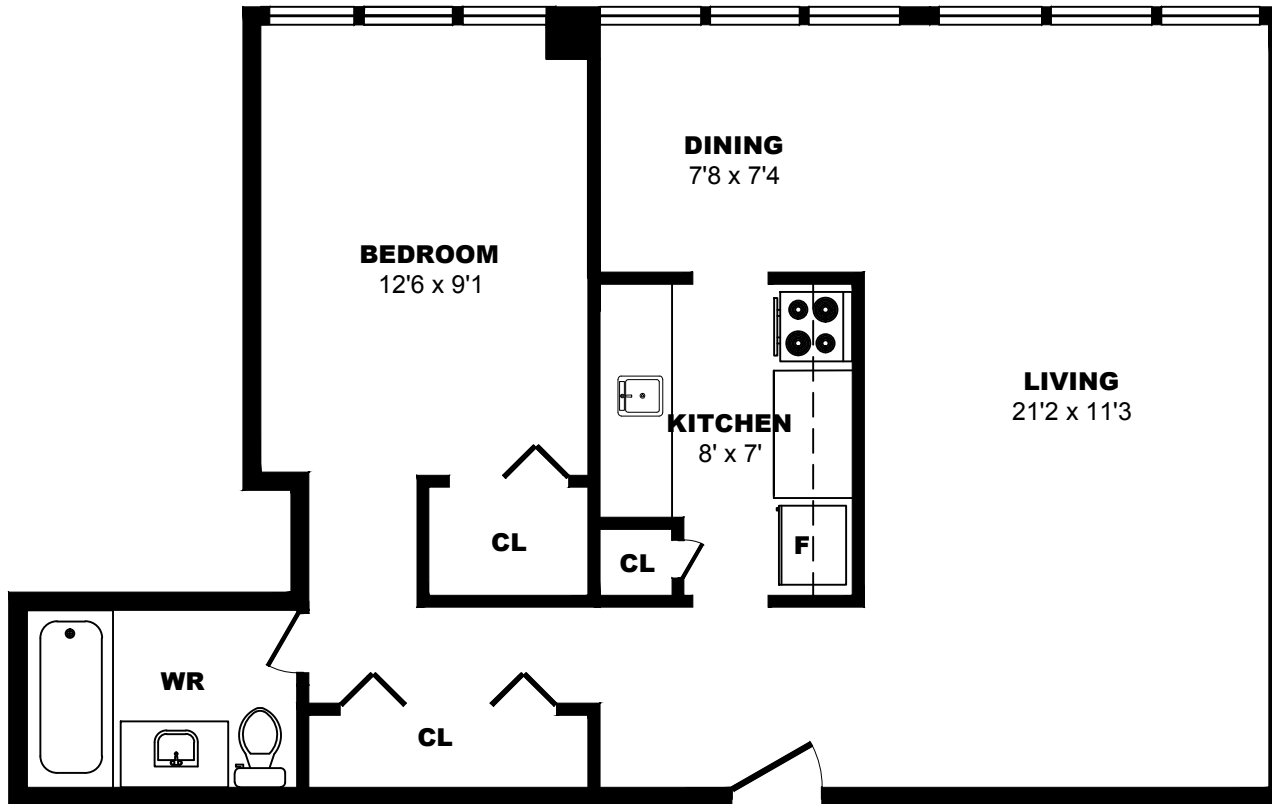

155 Blvd Deguire, Montreal - Bachelor A, 420sf

All dimensions are approximate. Sizes and specifications are subject to change without notice E. & O. E.
All illustrations are artist's concept. Actual usable floor space may vary slightly from stated floor area.

155 Blvd Deguire, Montreal - 1 Bdrm A, 610sf

All dimensions are approximate. Sizes and specifications are subject to change without notice E. & O. E.
All illustrations are artist's concept. Actual usable floor space may vary slightly from stated floor area.

155 Blvd Deguire, Montreal - 1 Bdrm B, 630sf

All dimensions are approximate. Sizes and specifications are subject to change without notice E. & O. E.
All illustrations are artist's concept. Actual usable floor space may vary slightly from stated floor area.

155 Blvd Deguire, Montreal - 2 Bdrm A, 820sf

All dimensions are approximate. Sizes and specifications are subject to change without notice E. & O. E.
 All illustrations are artist's concept. Actual usable floor space may vary slightly from stated floor area.