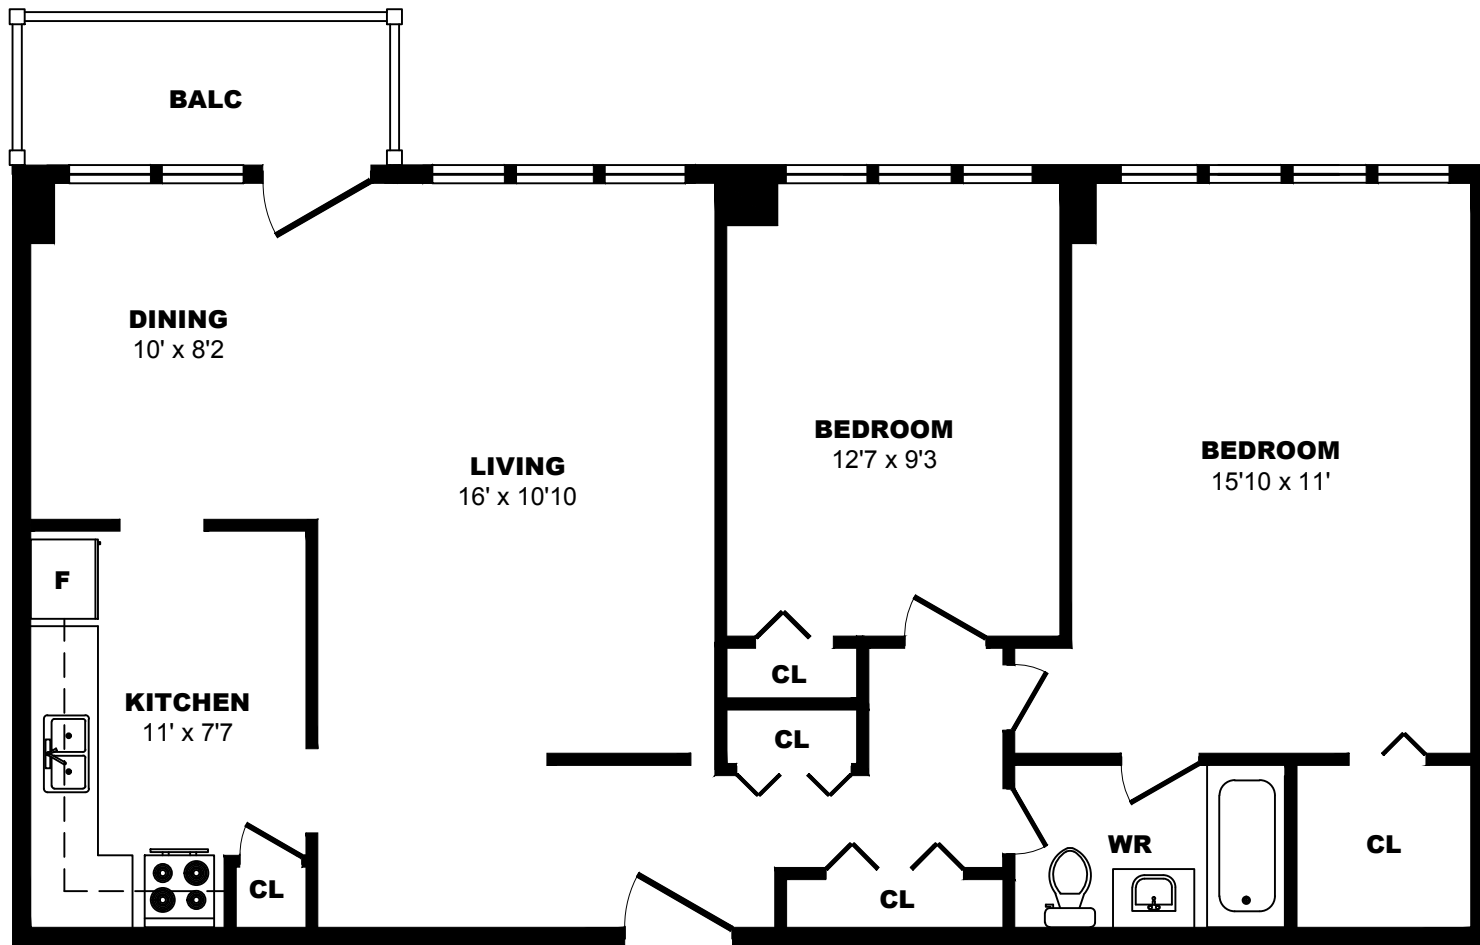

155 Blvd Deguire, Montreal - 1 Bdrm A, 610sf

All dimensions are approximate. Sizes and specifications are subject to change without notice E. & O. E.
All illustrations are artist's concept. Actual usable floor space may vary slightly from stated floor area.

155 Blvd Deguire, Montreal - 1 Bdrm B, 630sf

All dimensions are approximate. Sizes and specifications are subject to change without notice E. & O. E.
All illustrations are artist's concept. Actual usable floor space may vary slightly from stated floor area.

155 Blvd Deguire, Montreal - 2 Bdrm A, 820sf

All dimensions are approximate. Sizes and specifications are subject to change without notice E. & O. E.
 All illustrations are artist's concept. Actual usable floor space may vary slightly from stated floor area.

155 Blvd Deguire, Montreal - 2 Bdrm B, 830sf

All dimensions are approximate. Sizes and specifications are subject to change without notice E. & O. E.
All illustrations are artist's concept. Actual usable floor space may vary slightly from stated floor area.