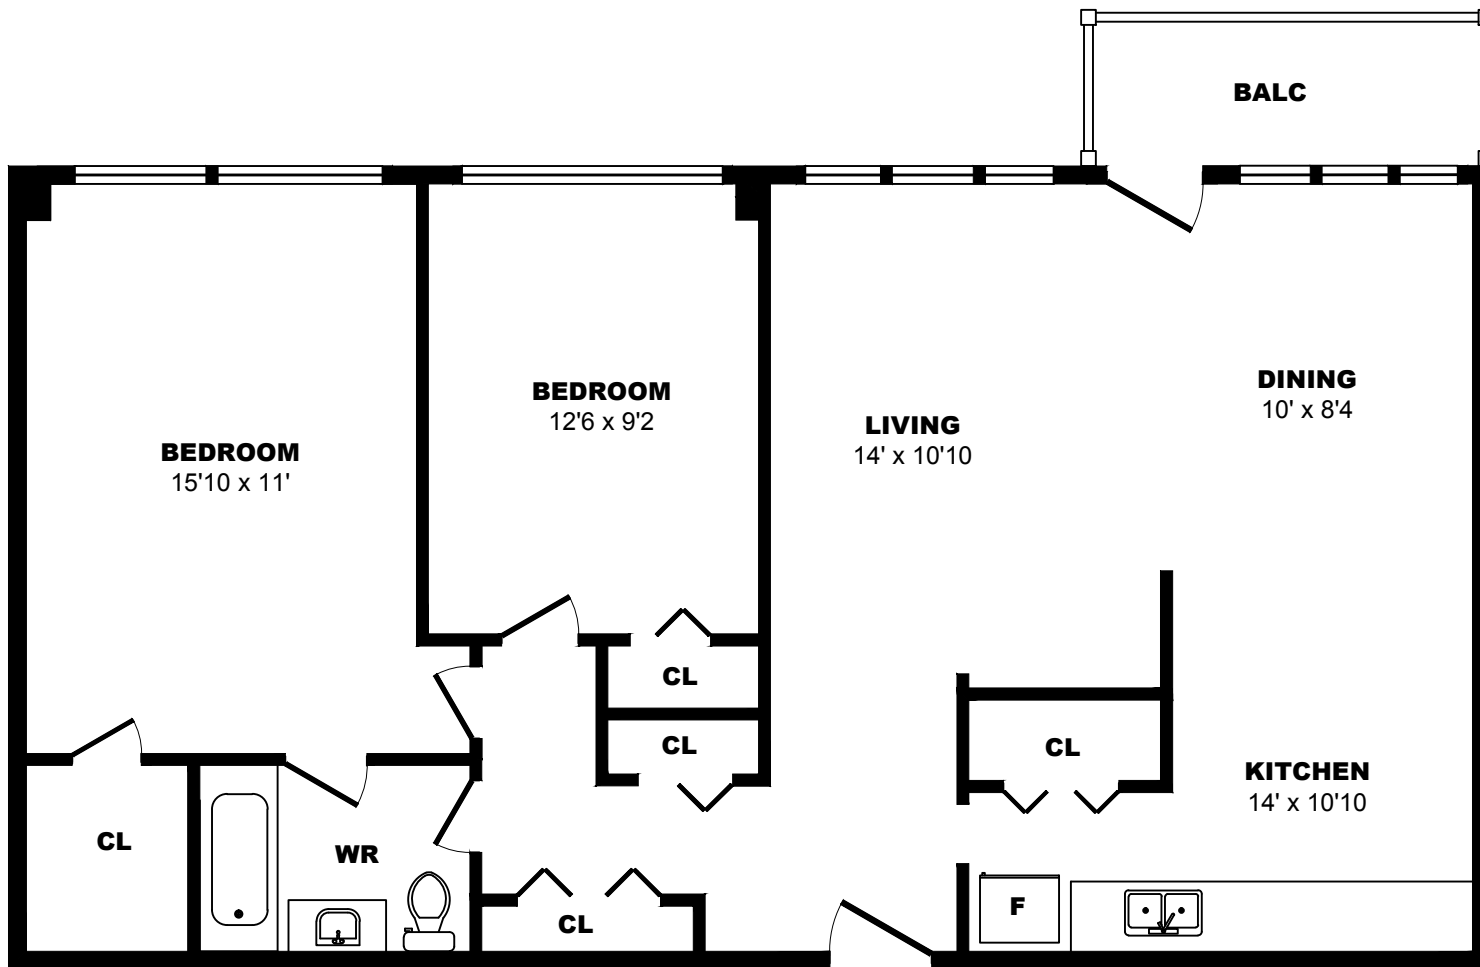

## 155 Blvd Deguire, Montreal - 2 Bdrm A, 820sf

All dimensions are approximate. Sizes and specifications are subject to change without notice E. & O. E.  
 All illustrations are artist's concept. Actual usable floor space may vary slightly from stated floor area.

## 155 Blvd Deguire, Montreal - 2 Bdrm B, 830sf

All dimensions are approximate. Sizes and specifications are subject to change without notice E. & O. E.  
All illustrations are artist's concept. Actual usable floor space may vary slightly from stated floor area.

## 155 Blvd Deguire, Montreal - 2 Bdrm C, 860sf

All dimensions are approximate. Sizes and specifications are subject to change without notice E. & O. E.  
 All illustrations are artist's concept. Actual usable floor space may vary slightly from stated floor area.