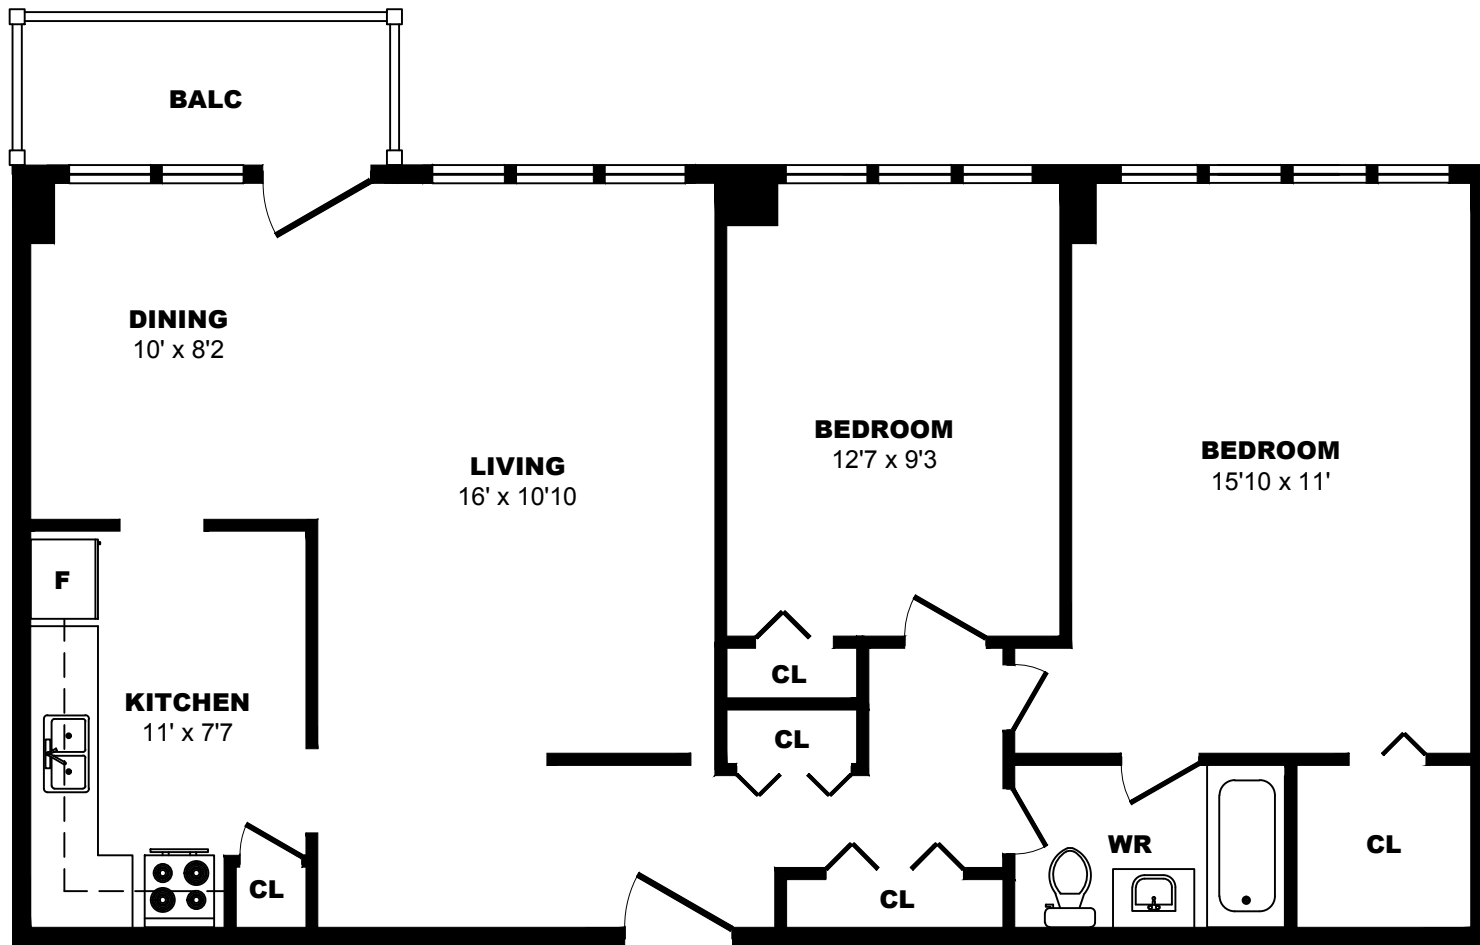

## 155 Blvd Deguire, Montreal - 2 Bdrm A, 820sf

All dimensions are approximate. Sizes and specifications are subject to change without notice E. & O. E.  
 All illustrations are artist's concept. Actual usable floor space may vary slightly from stated floor area.

## 155 Blvd Deguire, Montreal - 2 Bdrm B, 830sf

All dimensions are approximate. Sizes and specifications are subject to change without notice E. & O. E.  
All illustrations are artist's concept. Actual usable floor space may vary slightly from stated floor area.

## 155 Blvd Deguire, Montreal - 2 Bdrm C, 860sf

All dimensions are approximate. Sizes and specifications are subject to change without notice E. & O. E.  
 All illustrations are artist's concept. Actual usable floor space may vary slightly from stated floor area.