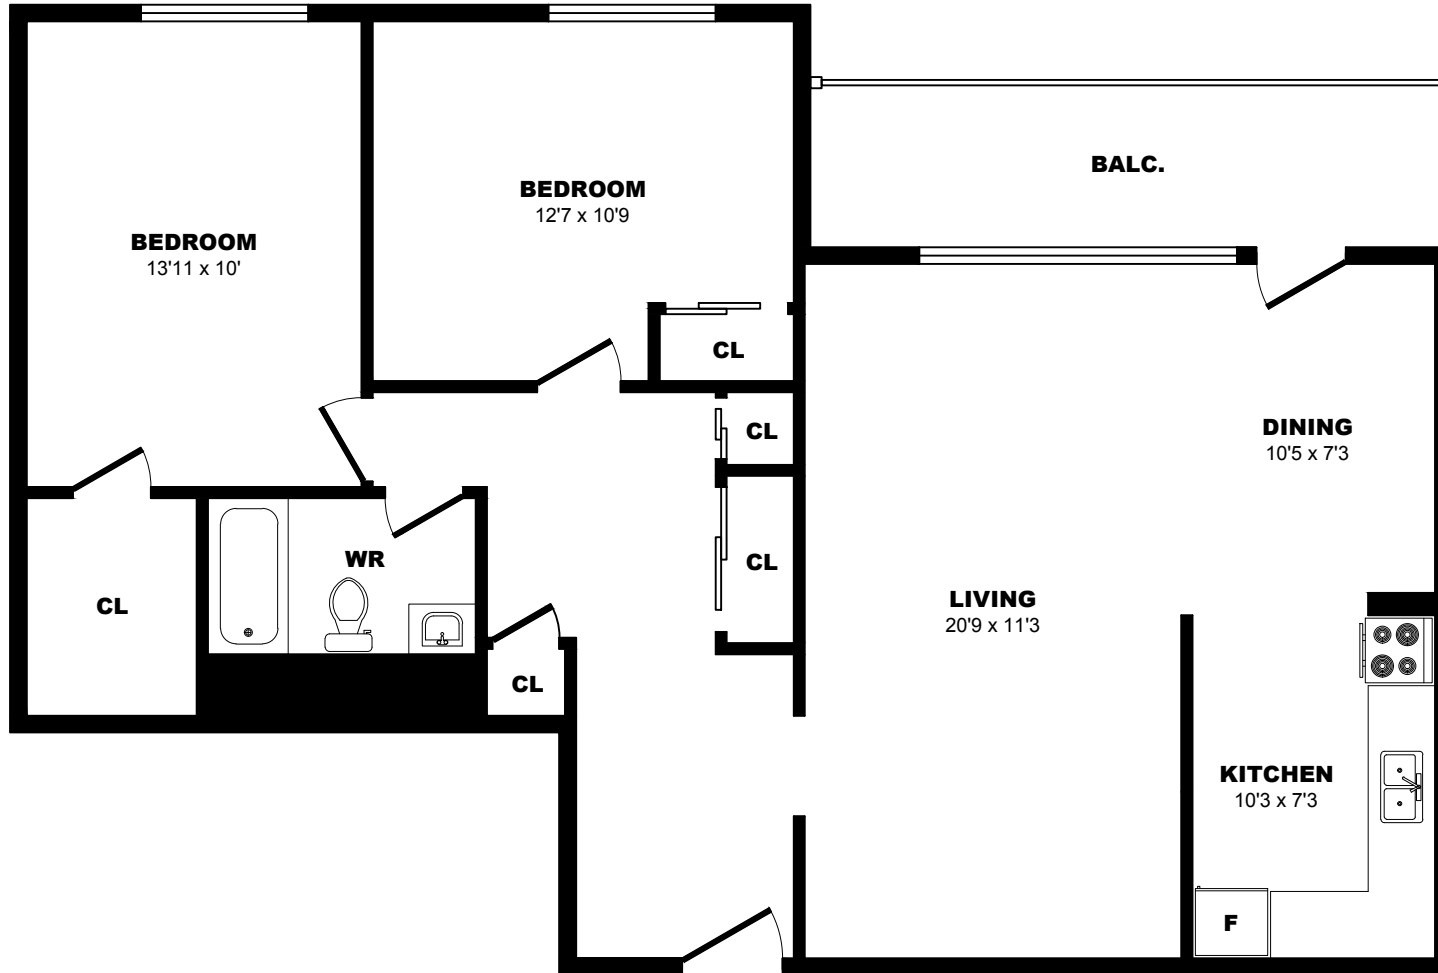

4067 Longmoor Dr, Burlington - 2 Bdrm D, 960sf

All dimensions are approximate. Sizes and specifications are subject to change without notice E. & O. E.
 All illustrations are artist's concept. Actual usable floor space may vary slightly from stated floor area.

4067 Longmoor Dr, Burlington - 2 Bdrm E, 968sf

All dimensions are approximate. Sizes and specifications are subject to change without notice E. & O. E.
 All illustrations are artist's concept. Actual usable floor space may vary slightly from stated floor area.

4067 Longmoor Dr, Burlington - 2 Bdrm F, 975sf

All dimensions are approximate. Sizes and specifications are subject to change without notice E. & O. E.
All illustrations are artist's concept. Actual usable floor space may vary slightly from stated floor area.