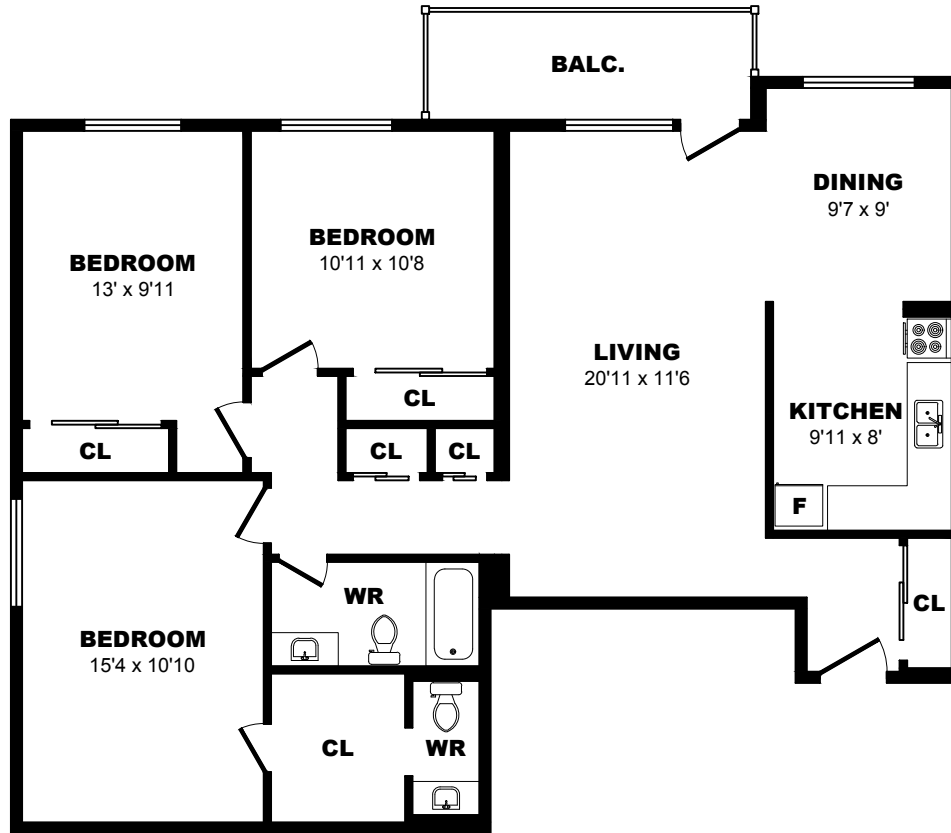

4067 Longmoor Dr, Burlington - 2 Bdrm K, 937sf

All dimensions are approximate. Sizes and specifications are subject to change without notice E. & O. E.
All illustrations are artist's concept. Actual usable floor space may vary slightly from stated floor area.

4067 Longmoor Dr, Burlington - 2 Bdrm L, 937sf

All dimensions are approximate. Sizes and specifications are subject to change without notice E. & O. E.
 All illustrations are artist's concept. Actual usable floor space may vary slightly from stated floor area.

4067 Longmoor Dr, Burlington - 2 Bdrm M, 980sf

All dimensions are approximate. Sizes and specifications are subject to change without notice E. & O. E.
All illustrations are artist's concept. Actual usable floor space may vary slightly from stated floor area.

4067 Longmoor Dr, Burlington - 3 Bdrm A, 1215sf

All dimensions are approximate. Sizes and specifications are subject to change without notice E. & O. E.
 All illustrations are artist's concept. Actual usable floor space may vary slightly from stated floor area.