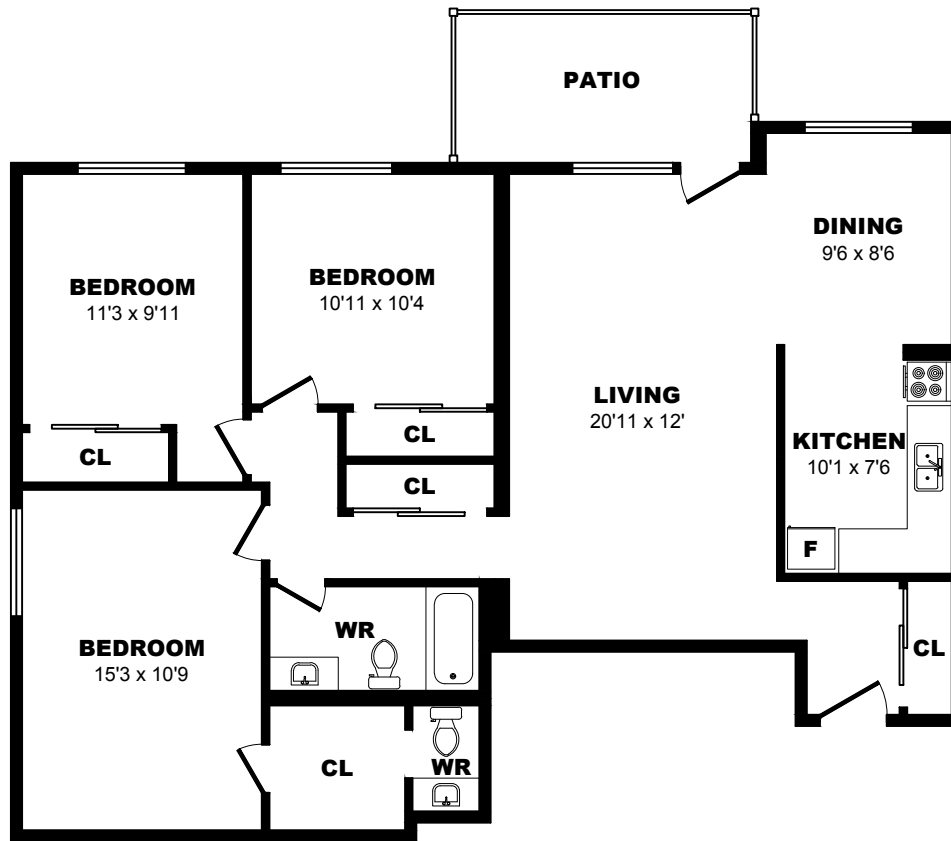

4067 Longmoor Dr, Burlington - 2 Bdrm L, 937sf

All dimensions are approximate. Sizes and specifications are subject to change without notice E. & O. E.
 All illustrations are artist's concept. Actual usable floor space may vary slightly from stated floor area.

4067 Longmoor Dr, Burlington - 2 Bdrm M, 980sf

All dimensions are approximate. Sizes and specifications are subject to change without notice E. & O. E.
All illustrations are artist's concept. Actual usable floor space may vary slightly from stated floor area.

4067 Longmoor Dr, Burlington - 3 Bdrm A, 1215sf

All dimensions are approximate. Sizes and specifications are subject to change without notice E. & O. E.
 All illustrations are artist's concept. Actual usable floor space may vary slightly from stated floor area.