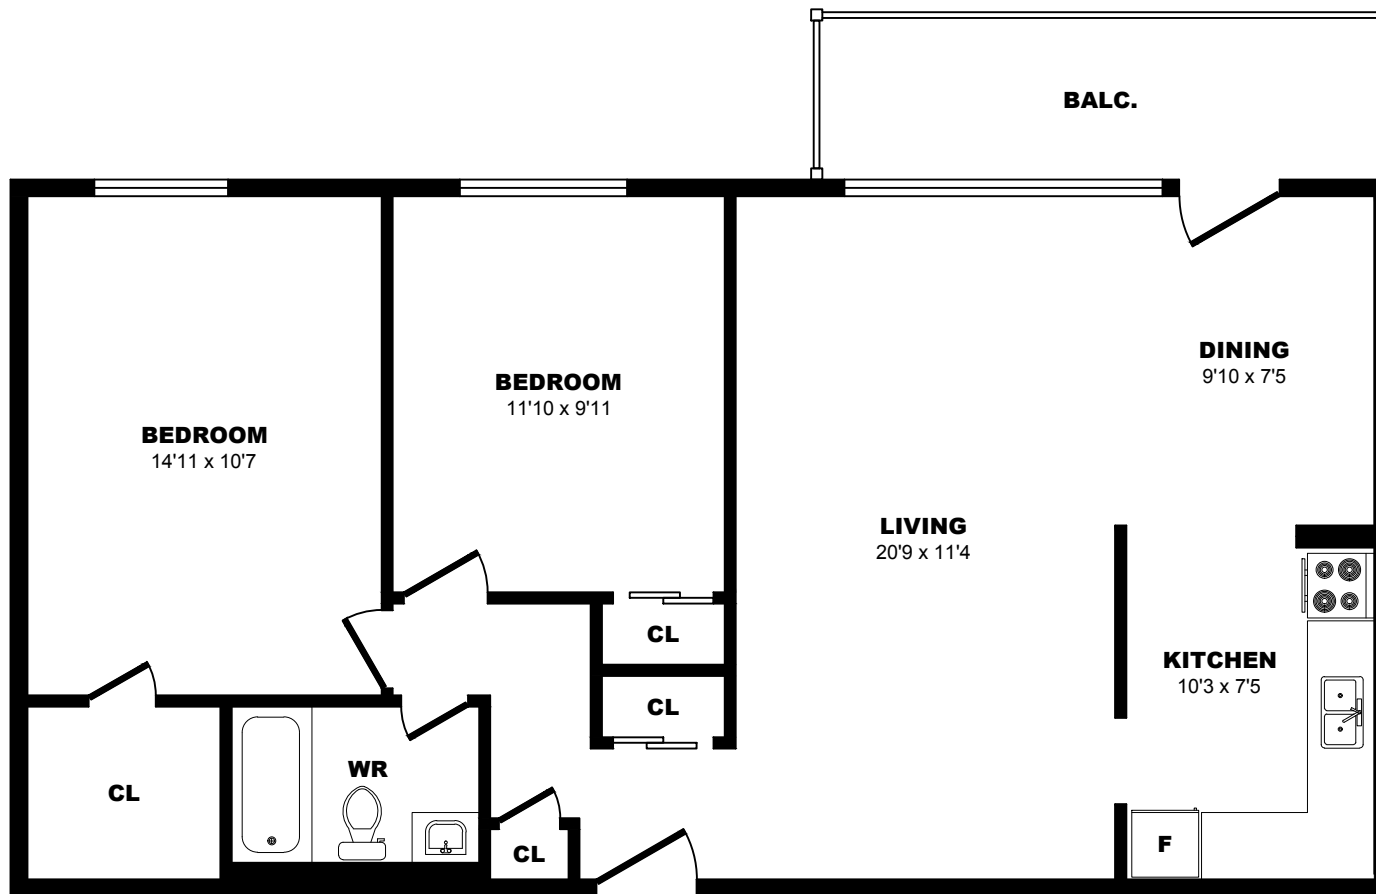

4067 Longmoor Dr, Burlington - 1 Bdrm D, 723sf

All dimensions are approximate. Sizes and specifications are subject to change without notice E. & O. E.
All illustrations are artist's concept. Actual usable floor space may vary slightly from stated floor area.

4067 Longmoor Dr, Burlington - 2 Bdrm A, 911sf

All dimensions are approximate. Sizes and specifications are subject to change without notice E. & O. E.
 All illustrations are artist's concept. Actual usable floor space may vary slightly from stated floor area.

4067 Longmoor Dr, Burlington - 2 Bdrm B, 933sf

All dimensions are approximate. Sizes and specifications are subject to change without notice E. & O. E.
 All illustrations are artist's concept. Actual usable floor space may vary slightly from stated floor area.

4067 Longmoor Dr, Burlington - 2 Bdrm D, 960sf

All dimensions are approximate. Sizes and specifications are subject to change without notice E. & O. E.
 All illustrations are artist's concept. Actual usable floor space may vary slightly from stated floor area.