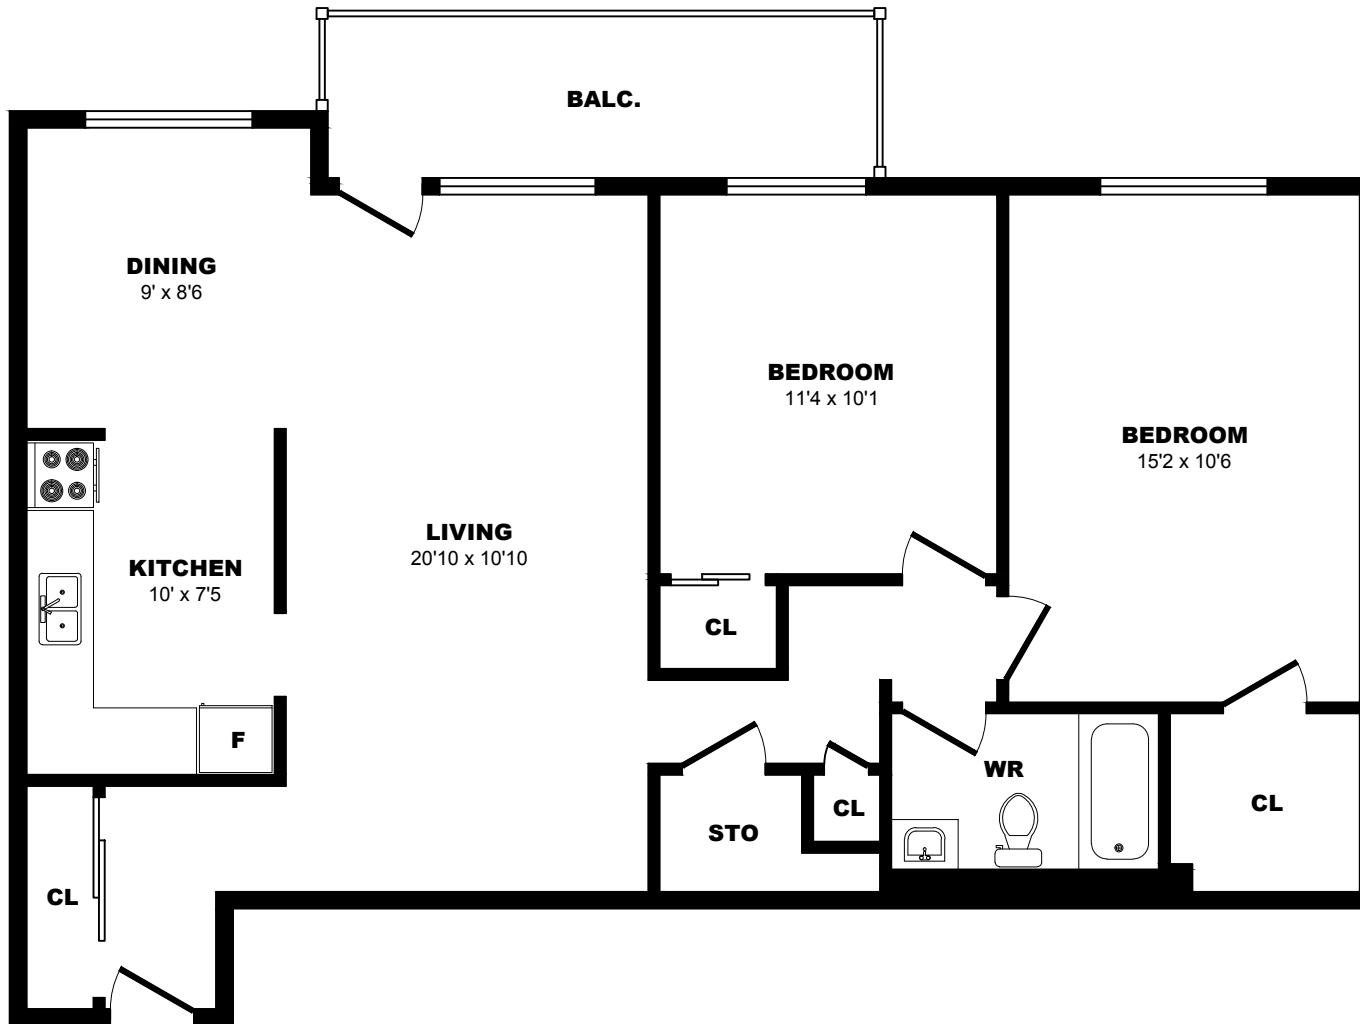

4067 Longmoor Dr, Burlington - 2 Bdrm B, 933sf

All dimensions are approximate. Sizes and specifications are subject to change without notice E. & O. E.
 All illustrations are artist's concept. Actual usable floor space may vary slightly from stated floor area.

4067 Longmoor Dr, Burlington - 2 Bdrm C, 936sf

All dimensions are approximate. Sizes and specifications are subject to change without notice E. & O. E.
All illustrations are artist's concept. Actual usable floor space may vary slightly from stated floor area.

4067 Longmoor Dr, Burlington - 2 Bdrm D, 960sf

All dimensions are approximate. Sizes and specifications are subject to change without notice E. & O. E.
 All illustrations are artist's concept. Actual usable floor space may vary slightly from stated floor area.