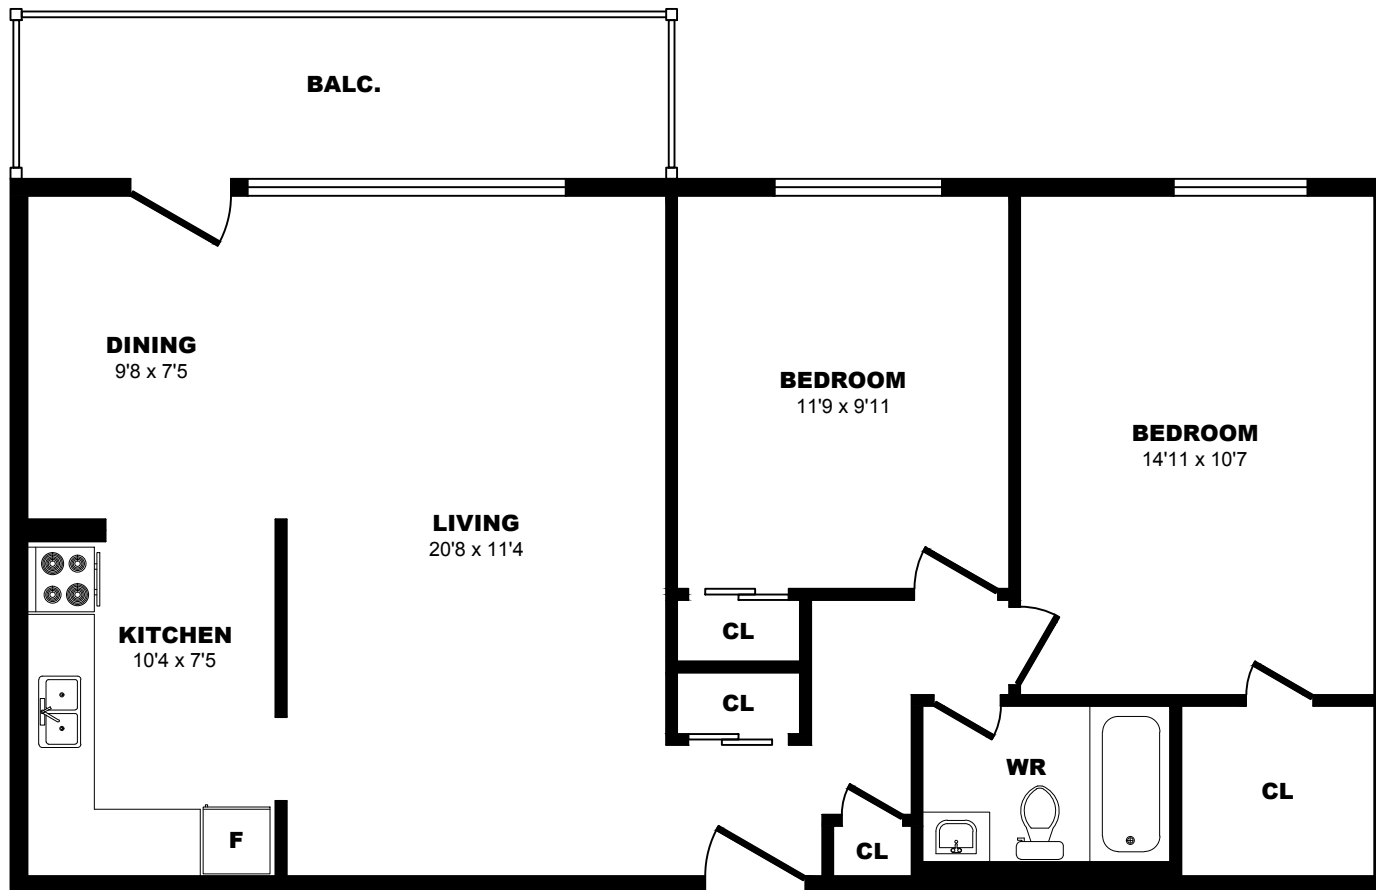

4067 Longmoor Dr, Burlington - 1 Bdrm C, 718sf

All dimensions are approximate. Sizes and specifications are subject to change without notice E. & O. E.
All illustrations are artist's concept. Actual usable floor space may vary slightly from stated floor area.

4067 Longmoor Dr, Burlington - 1 Bdrm D, 723sf

All dimensions are approximate. Sizes and specifications are subject to change without notice E. & O. E.
All illustrations are artist's concept. Actual usable floor space may vary slightly from stated floor area.

4067 Longmoor Dr, Burlington - 2 Bdrm A, 911sf

All dimensions are approximate. Sizes and specifications are subject to change without notice E. & O. E.
 All illustrations are artist's concept. Actual usable floor space may vary slightly from stated floor area.

4067 Longmoor Dr, Burlington - 2 Bdrm B, 933sf

All dimensions are approximate. Sizes and specifications are subject to change without notice E. & O. E.
 All illustrations are artist's concept. Actual usable floor space may vary slightly from stated floor area.