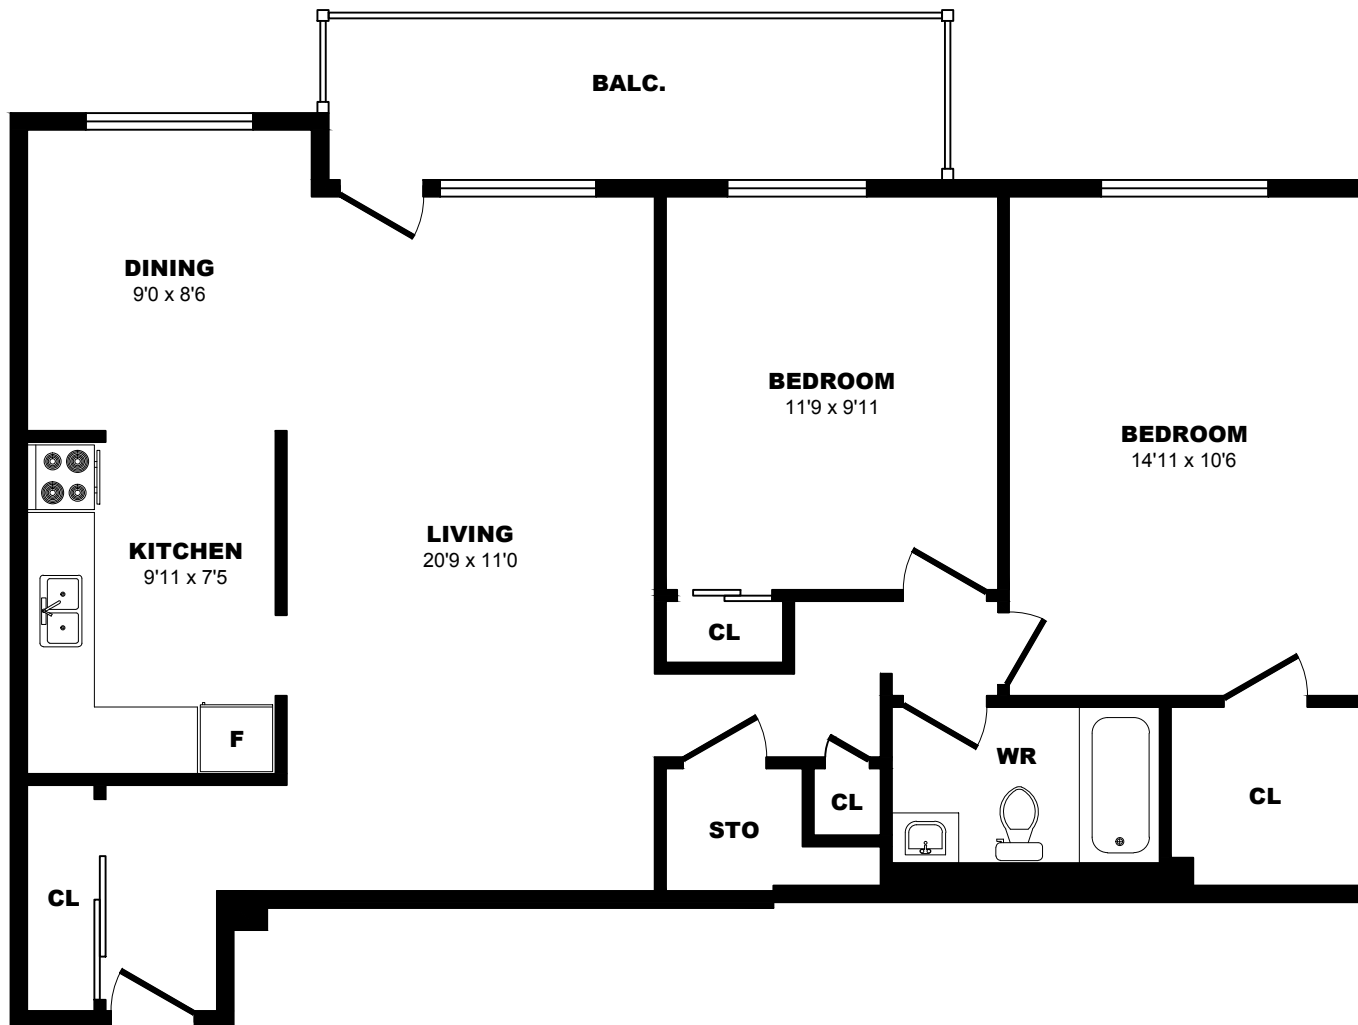

4067 Longmoor Dr, Burlington - 2 Bdrm D, 960sf

All dimensions are approximate. Sizes and specifications are subject to change without notice E. & O. E.
 All illustrations are artist's concept. Actual usable floor space may vary slightly from stated floor area.

4067 Longmoor Dr, Burlington - 2 Bdrm E, 968sf

All dimensions are approximate. Sizes and specifications are subject to change without notice E. & O. E.
 All illustrations are artist's concept. Actual usable floor space may vary slightly from stated floor area.