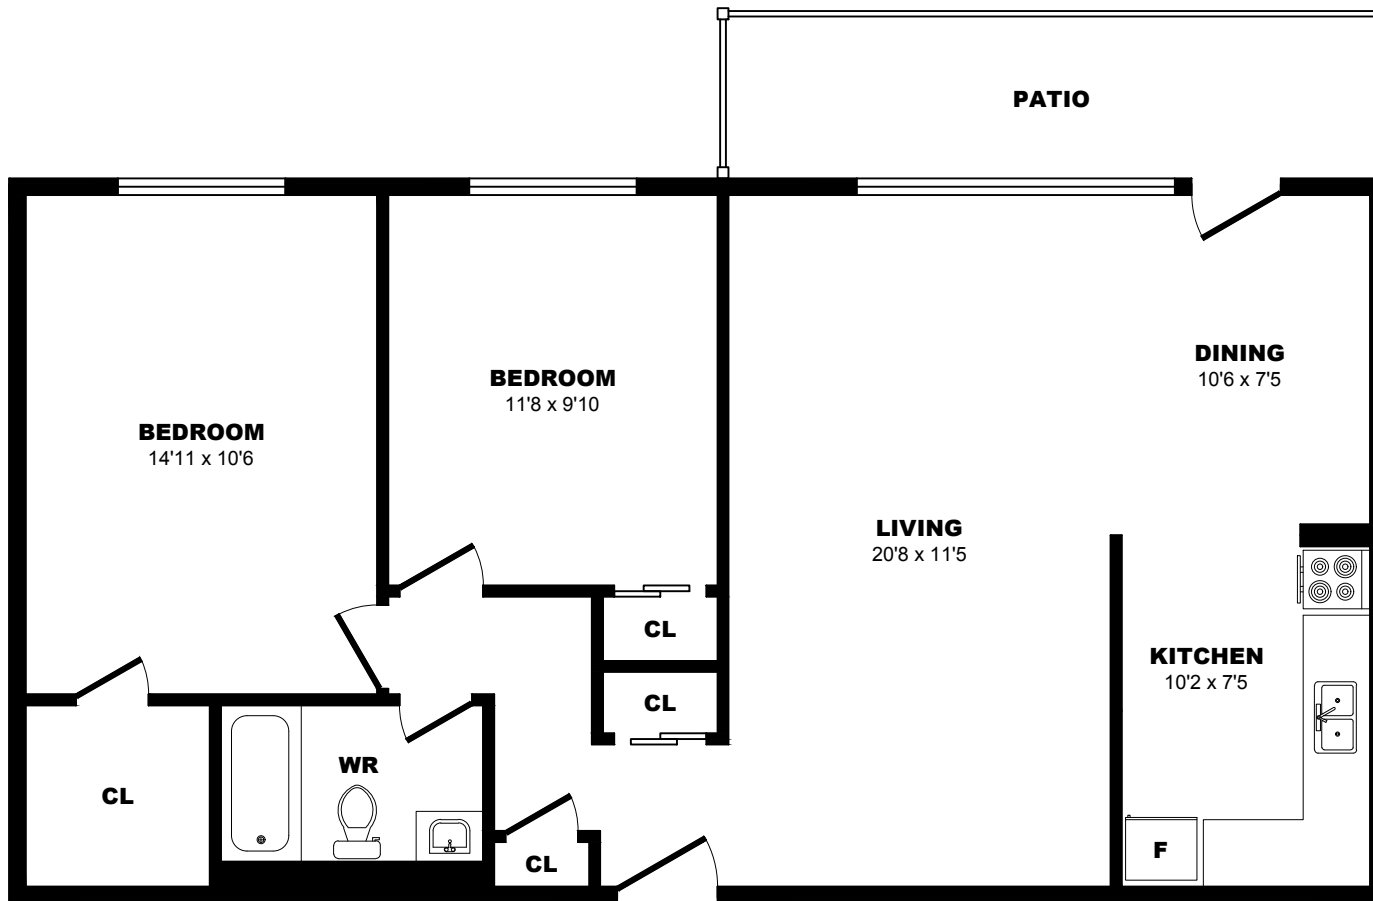

4067 Longmoor Dr, Burlington - 2 Bdrm K, 937sf

All dimensions are approximate. Sizes and specifications are subject to change without notice E. & O. E.
All illustrations are artist's concept. Actual usable floor space may vary slightly from stated floor area.