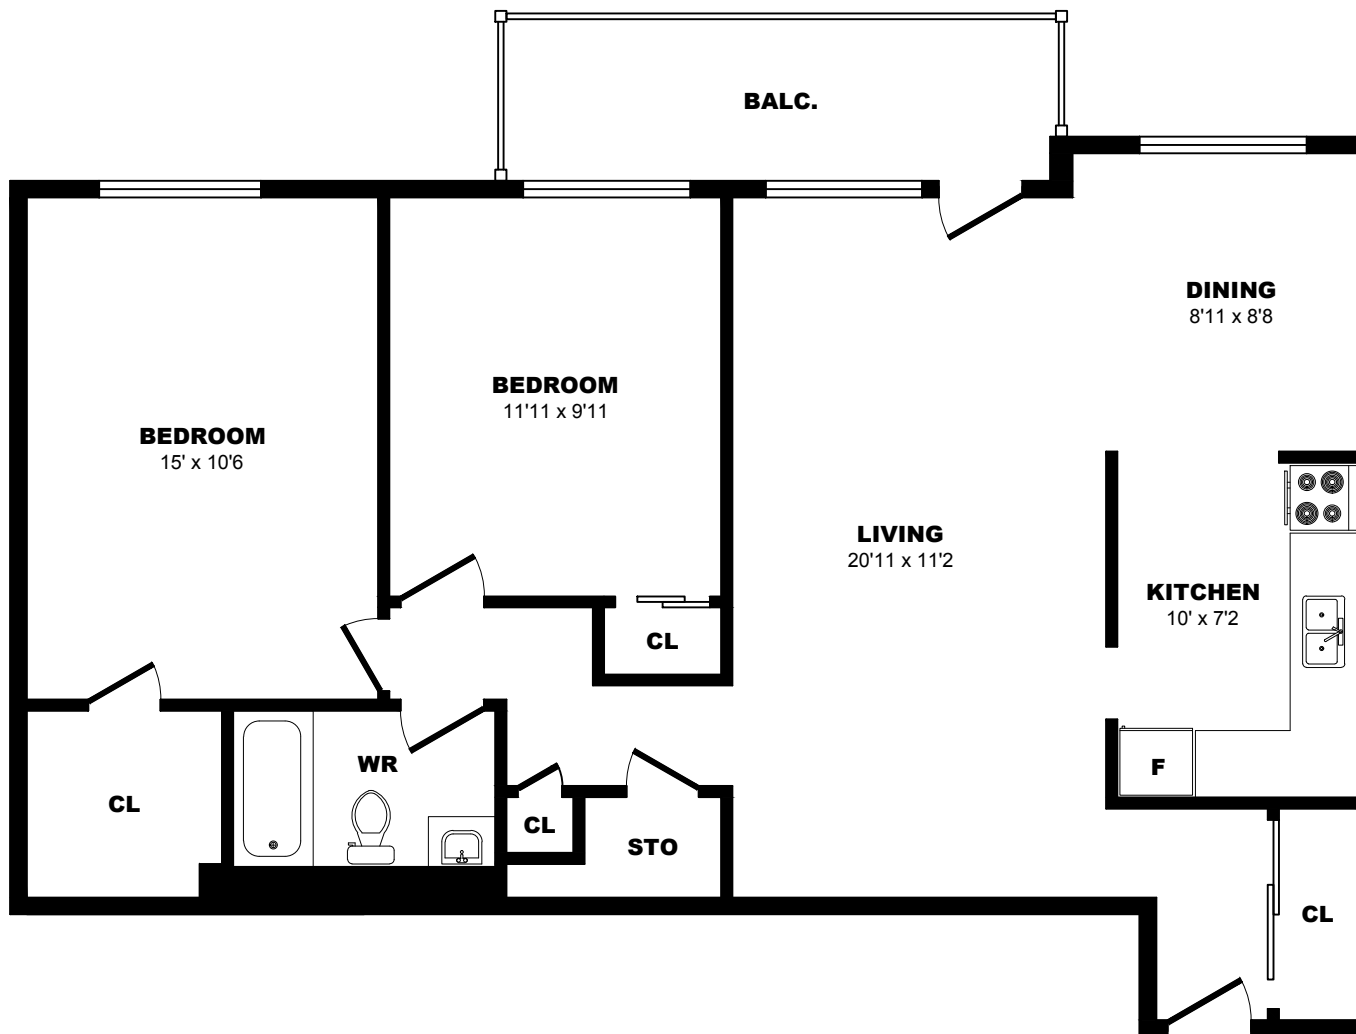

4067 Longmoor Dr, Burlington - 2 Bdrm B, 933sf

All dimensions are approximate. Sizes and specifications are subject to change without notice E. & O. E.
 All illustrations are artist's concept. Actual usable floor space may vary slightly from stated floor area.

4067 Longmoor Dr, Burlington - 2 Bdrm C, 936sf

All dimensions are approximate. Sizes and specifications are subject to change without notice E. & O. E.
All illustrations are artist's concept. Actual usable floor space may vary slightly from stated floor area.

4067 Longmoor Dr, Burlington - 2 Bdrm D, 960sf

All dimensions are approximate. Sizes and specifications are subject to change without notice E. & O. E.
 All illustrations are artist's concept. Actual usable floor space may vary slightly from stated floor area.