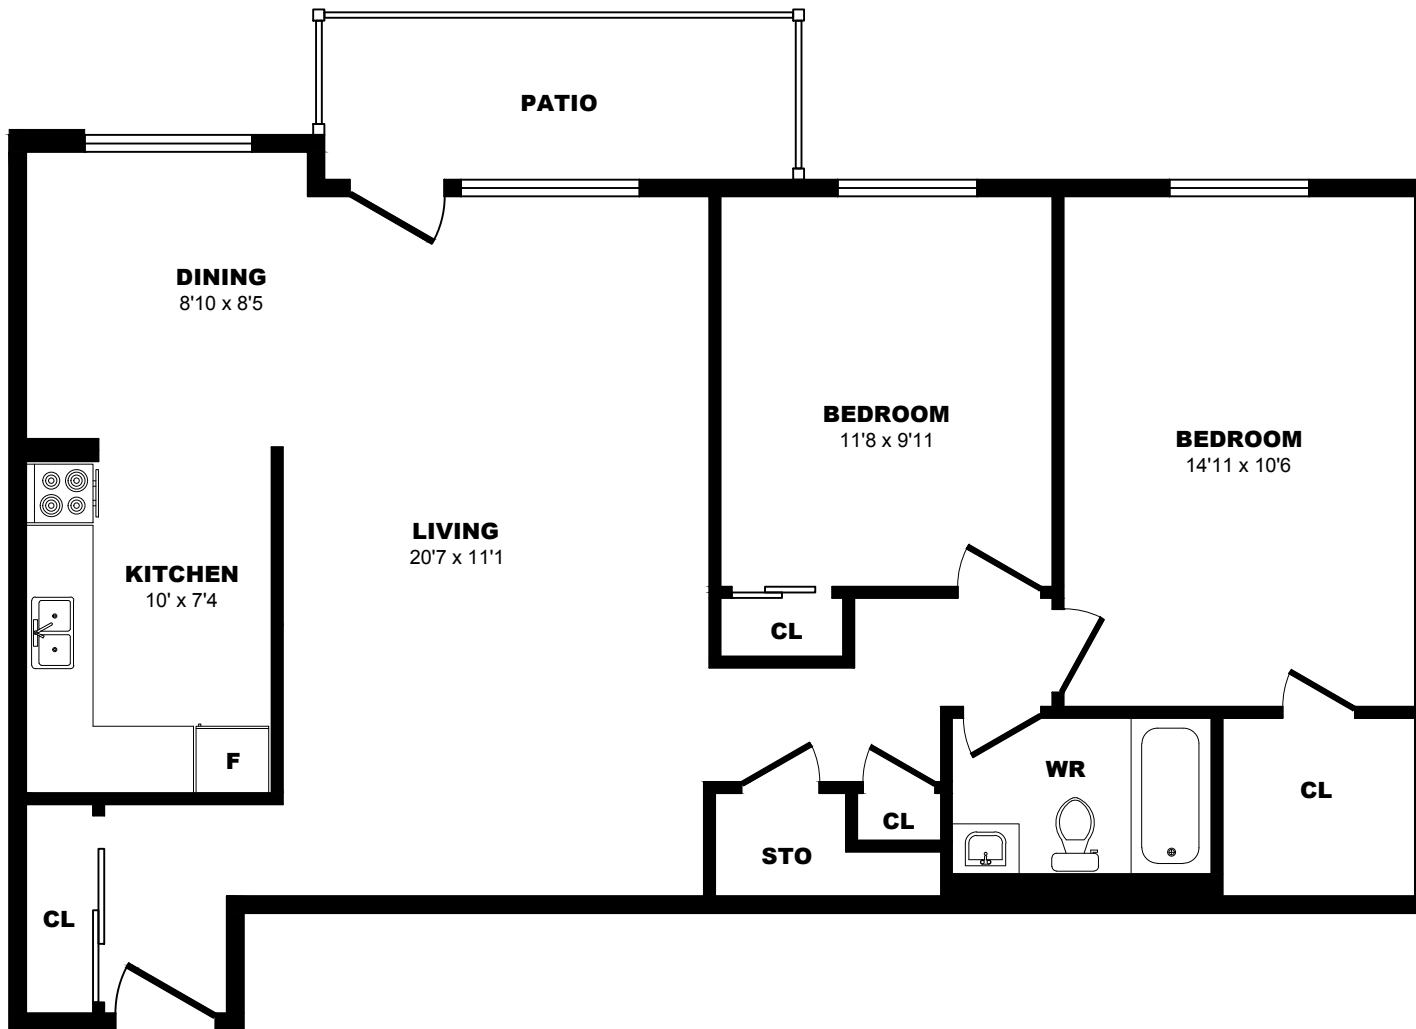

4067 Longmoor Dr, Burlington - 2 Bdrm F, 975sf

All dimensions are approximate. Sizes and specifications are subject to change without notice E. & O. E.
All illustrations are artist's concept. Actual usable floor space may vary slightly from stated floor area.

4067 Longmoor Dr, Burlington - 2 Bdrm G, 1014sf

All dimensions are approximate. Sizes and specifications are subject to change without notice E. & O. E.
 All illustrations are artist's concept. Actual usable floor space may vary slightly from stated floor area.

4067 Longmoor Dr, Burlington - 2 Bdrm H, 901 sf

All dimensions are approximate. Sizes and specifications are subject to change without notice E. & O. E.
All illustrations are artist's concept. Actual usable floor space may vary slightly from stated floor area.