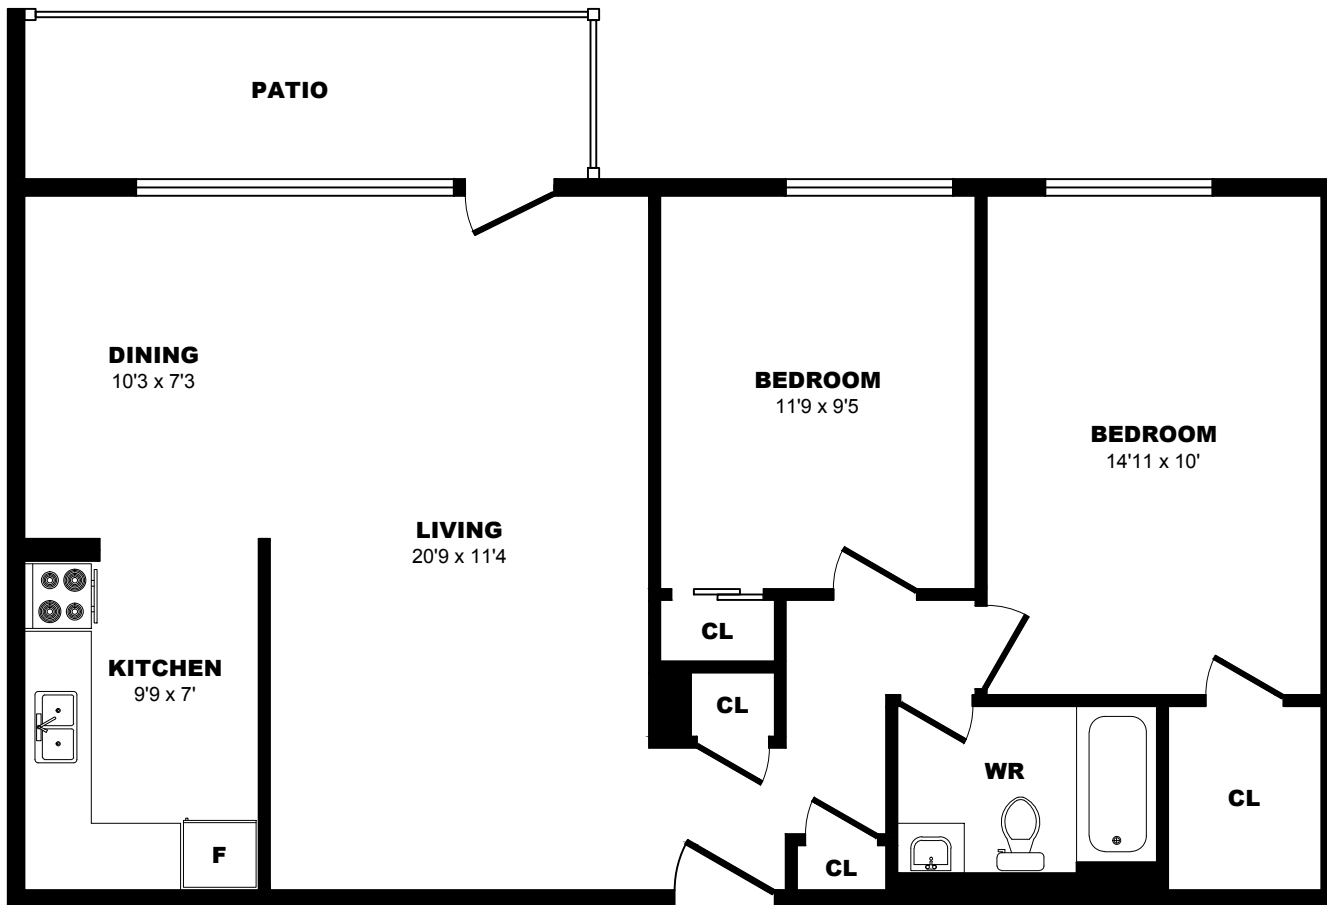

4067 Longmoor Dr, Burlington - 2 Bdrm F, 975sf

All dimensions are approximate. Sizes and specifications are subject to change without notice E. & O. E.
All illustrations are artist's concept. Actual usable floor space may vary slightly from stated floor area.

4067 Longmoor Dr, Burlington - 2 Bdrm G, 1014sf

All dimensions are approximate. Sizes and specifications are subject to change without notice E. & O. E.
 All illustrations are artist's concept. Actual usable floor space may vary slightly from stated floor area.