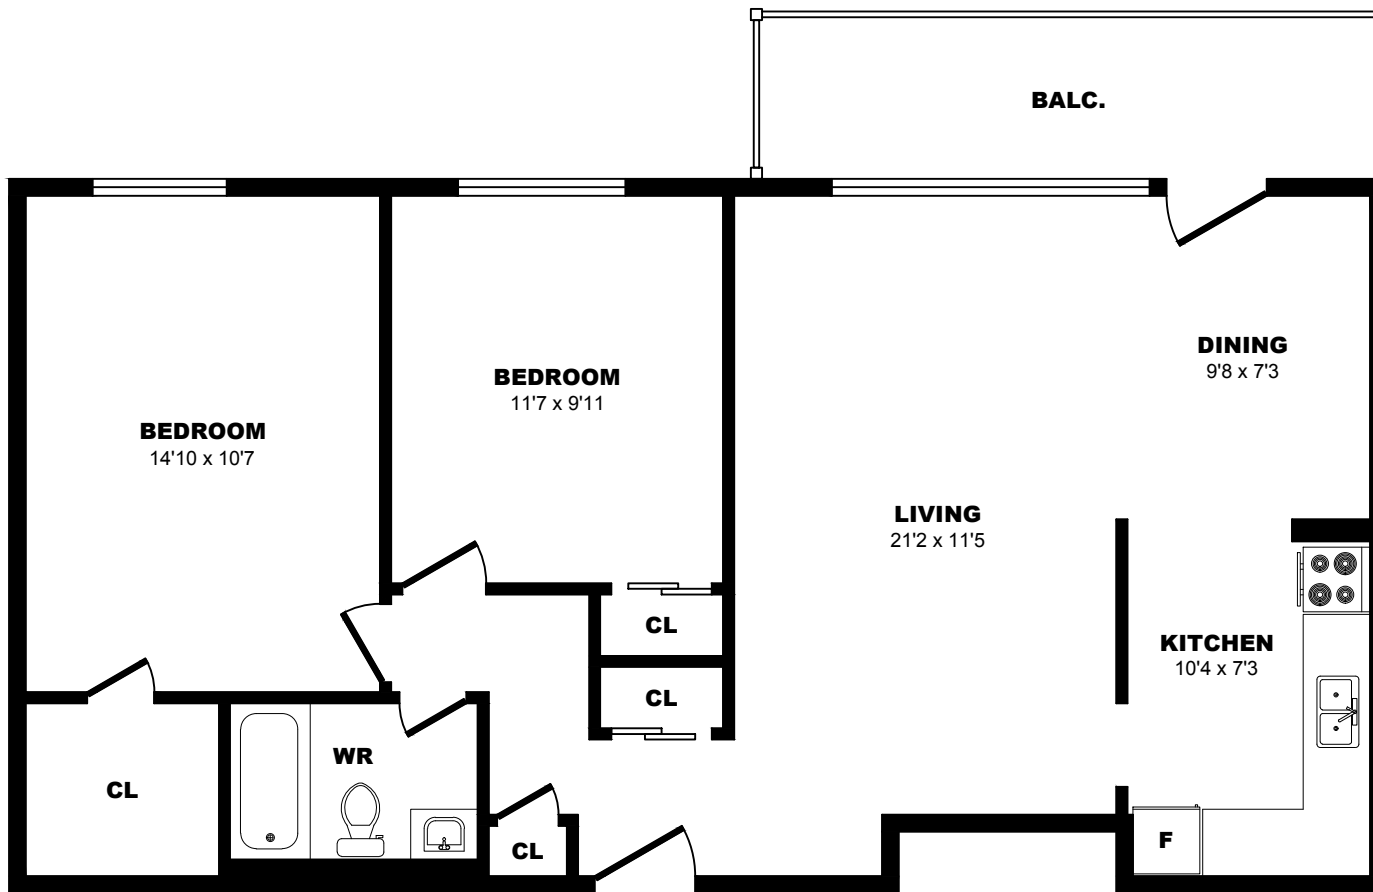

4067 Longmoor Dr, Burlington - 1 Bdrm B, 709sf

All dimensions are approximate. Sizes and specifications are subject to change without notice E. & O. E.
 All illustrations are artist's concept. Actual usable floor space may vary slightly from stated floor area.

4067 Longmoor Dr, Burlington - 1 Bdrm C, 718sf

All dimensions are approximate. Sizes and specifications are subject to change without notice E. & O. E.
All illustrations are artist's concept. Actual usable floor space may vary slightly from stated floor area.

4067 Longmoor Dr, Burlington - 1 Bdrm D, 723sf

All dimensions are approximate. Sizes and specifications are subject to change without notice E. & O. E.
All illustrations are artist's concept. Actual usable floor space may vary slightly from stated floor area.

4067 Longmoor Dr, Burlington - 2 Bdrm A, 911sf

All dimensions are approximate. Sizes and specifications are subject to change without notice E. & O. E.
 All illustrations are artist's concept. Actual usable floor space may vary slightly from stated floor area.