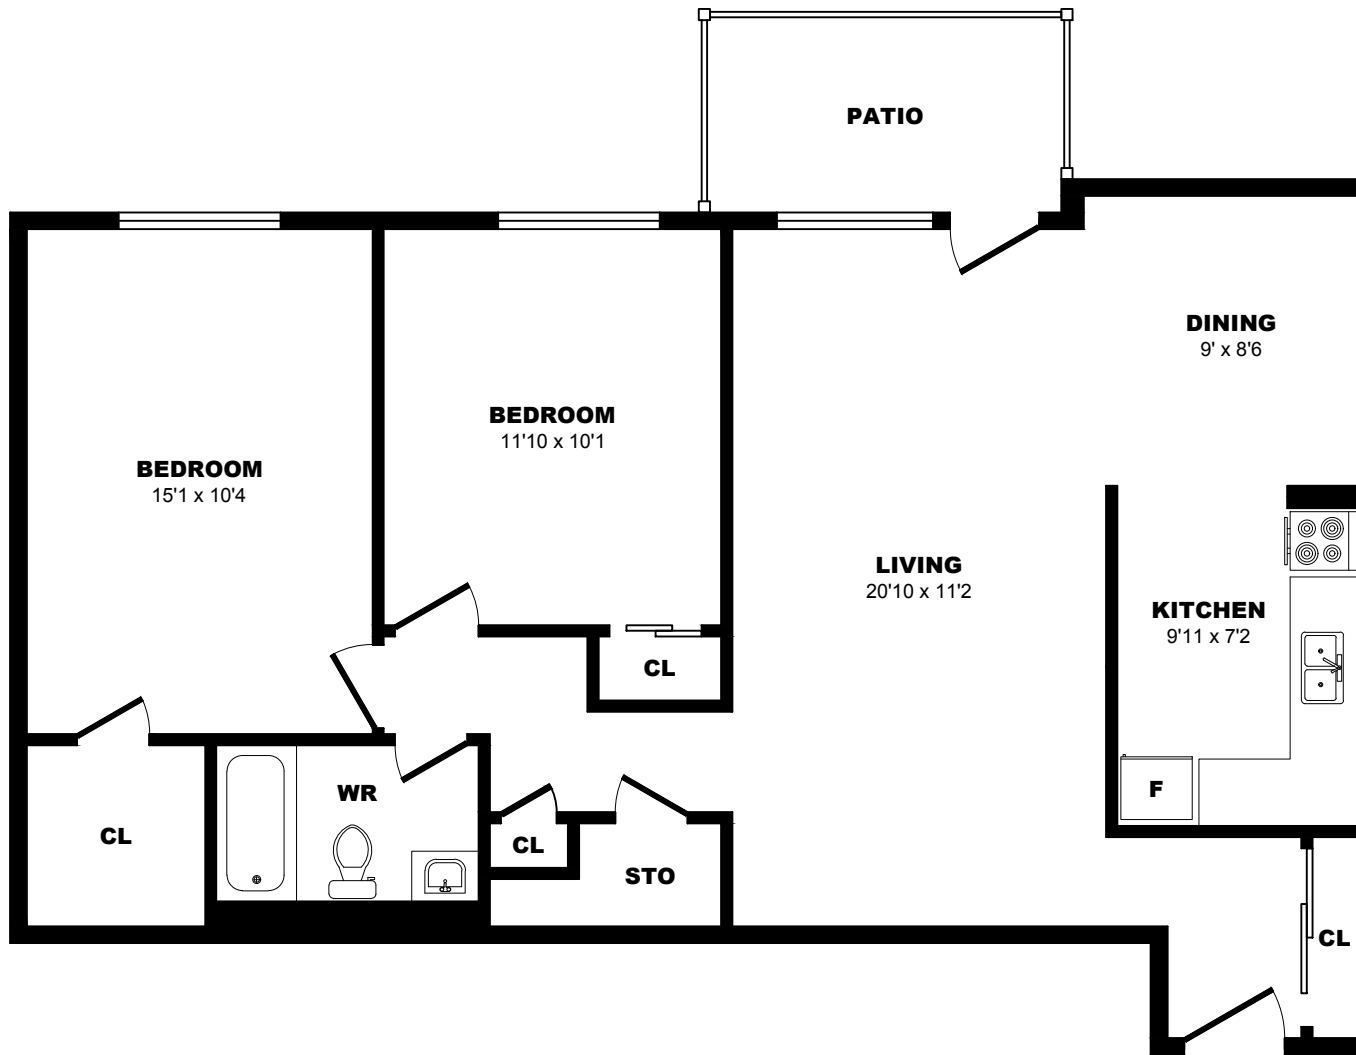

4067 Longmoor Dr, Burlington - 2 Bdrm L, 937sf

All dimensions are approximate. Sizes and specifications are subject to change without notice E. & O. E.
All illustrations are artist's concept. Actual usable floor space may vary slightly from stated floor area.