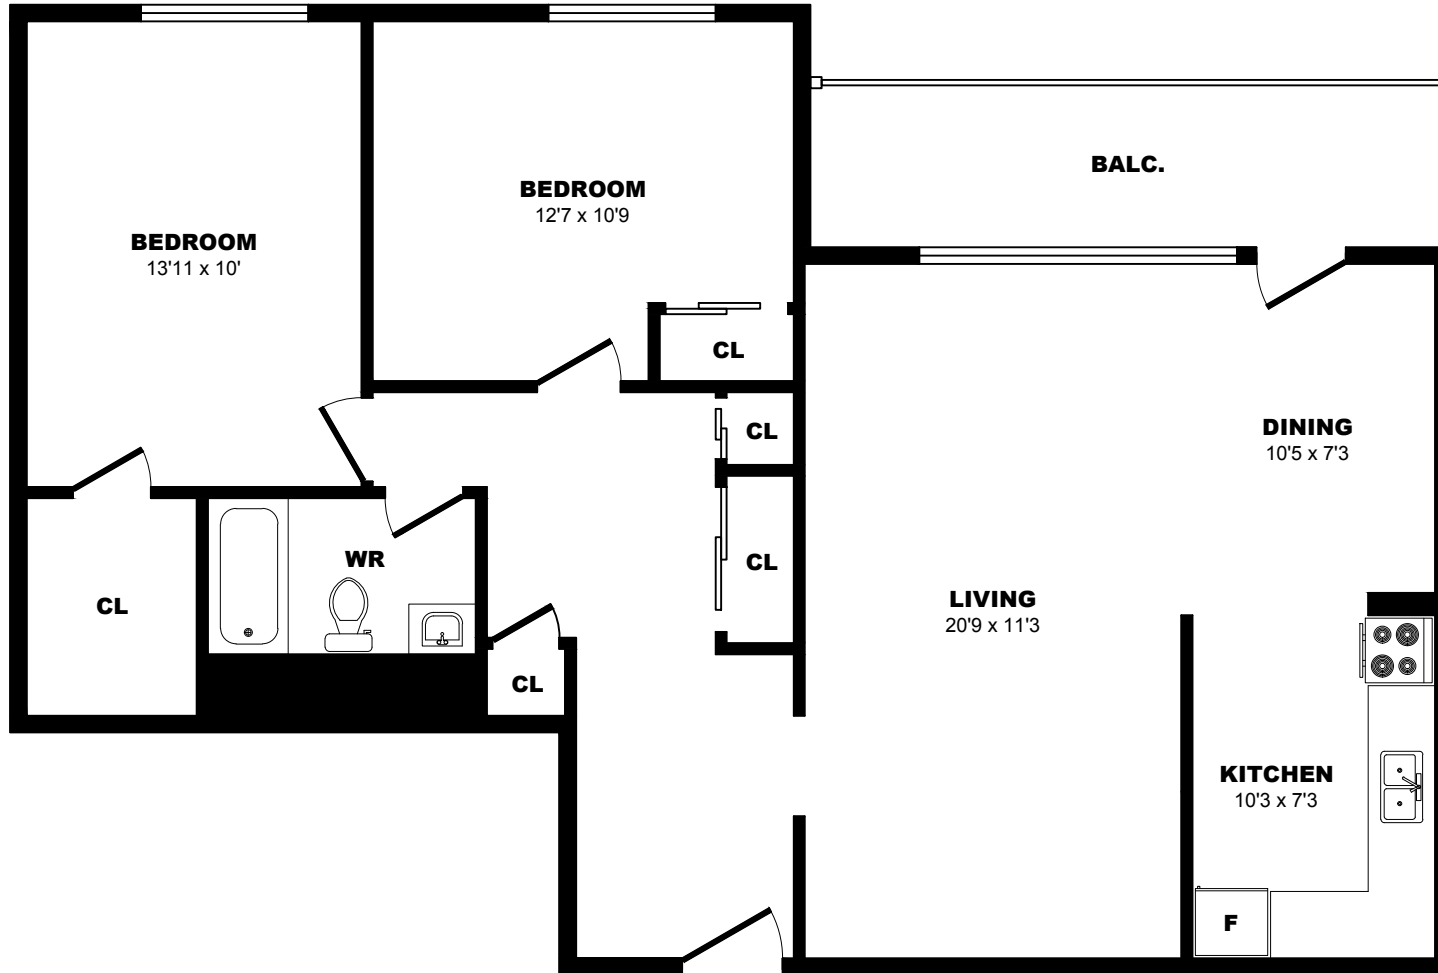

4067 Longmoor Dr, Burlington - 2 Bdrm D, 960sf

All dimensions are approximate. Sizes and specifications are subject to change without notice E. & O. E.
 All illustrations are artist's concept. Actual usable floor space may vary slightly from stated floor area.

4067 Longmoor Dr, Burlington - 2 Bdrm E, 968sf

All dimensions are approximate. Sizes and specifications are subject to change without notice E. & O. E.
 All illustrations are artist's concept. Actual usable floor space may vary slightly from stated floor area.

4067 Longmoor Dr, Burlington - 2 Bdrm F, 975sf

All dimensions are approximate. Sizes and specifications are subject to change without notice E. & O. E.
All illustrations are artist's concept. Actual usable floor space may vary slightly from stated floor area.

4067 Longmoor Dr, Burlington - 2 Bdrm G, 1014sf

All dimensions are approximate. Sizes and specifications are subject to change without notice E. & O. E.
 All illustrations are artist's concept. Actual usable floor space may vary slightly from stated floor area.