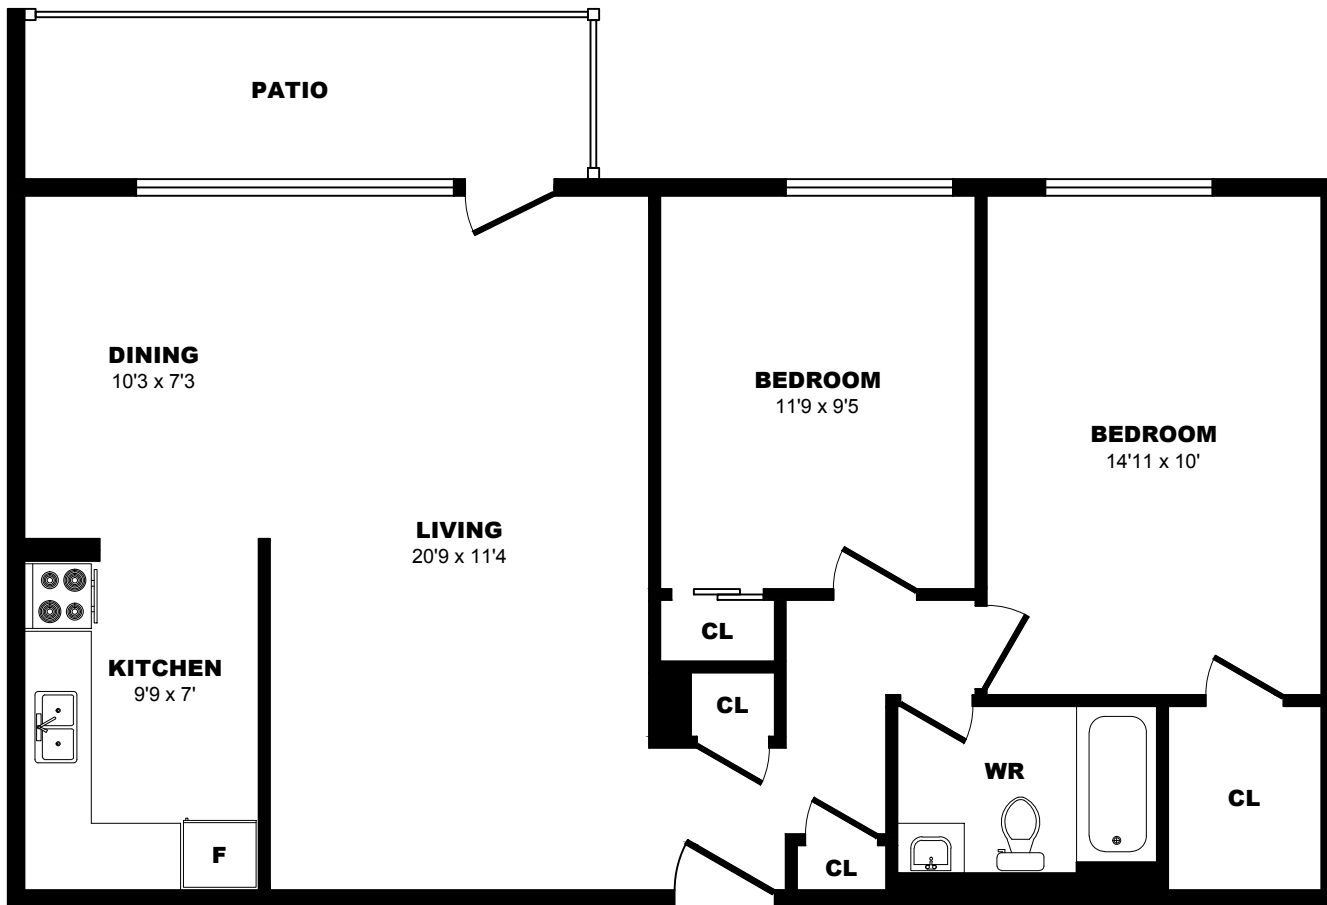

4067 Longmoor Dr, Burlington - 2 Bdrm E, 968sf

All dimensions are approximate. Sizes and specifications are subject to change without notice E. & O. E.
 All illustrations are artist's concept. Actual usable floor space may vary slightly from stated floor area.

4067 Longmoor Dr, Burlington - 2 Bdrm F, 975sf

All dimensions are approximate. Sizes and specifications are subject to change without notice E. & O. E.
All illustrations are artist's concept. Actual usable floor space may vary slightly from stated floor area.

4067 Longmoor Dr, Burlington - 2 Bdrm G, 1014sf

All dimensions are approximate. Sizes and specifications are subject to change without notice E. & O. E.
 All illustrations are artist's concept. Actual usable floor space may vary slightly from stated floor area.

4067 Longmoor Dr, Burlington - 2 Bdrm H, 901 sf

All dimensions are approximate. Sizes and specifications are subject to change without notice E. & O. E.
All illustrations are artist's concept. Actual usable floor space may vary slightly from stated floor area.