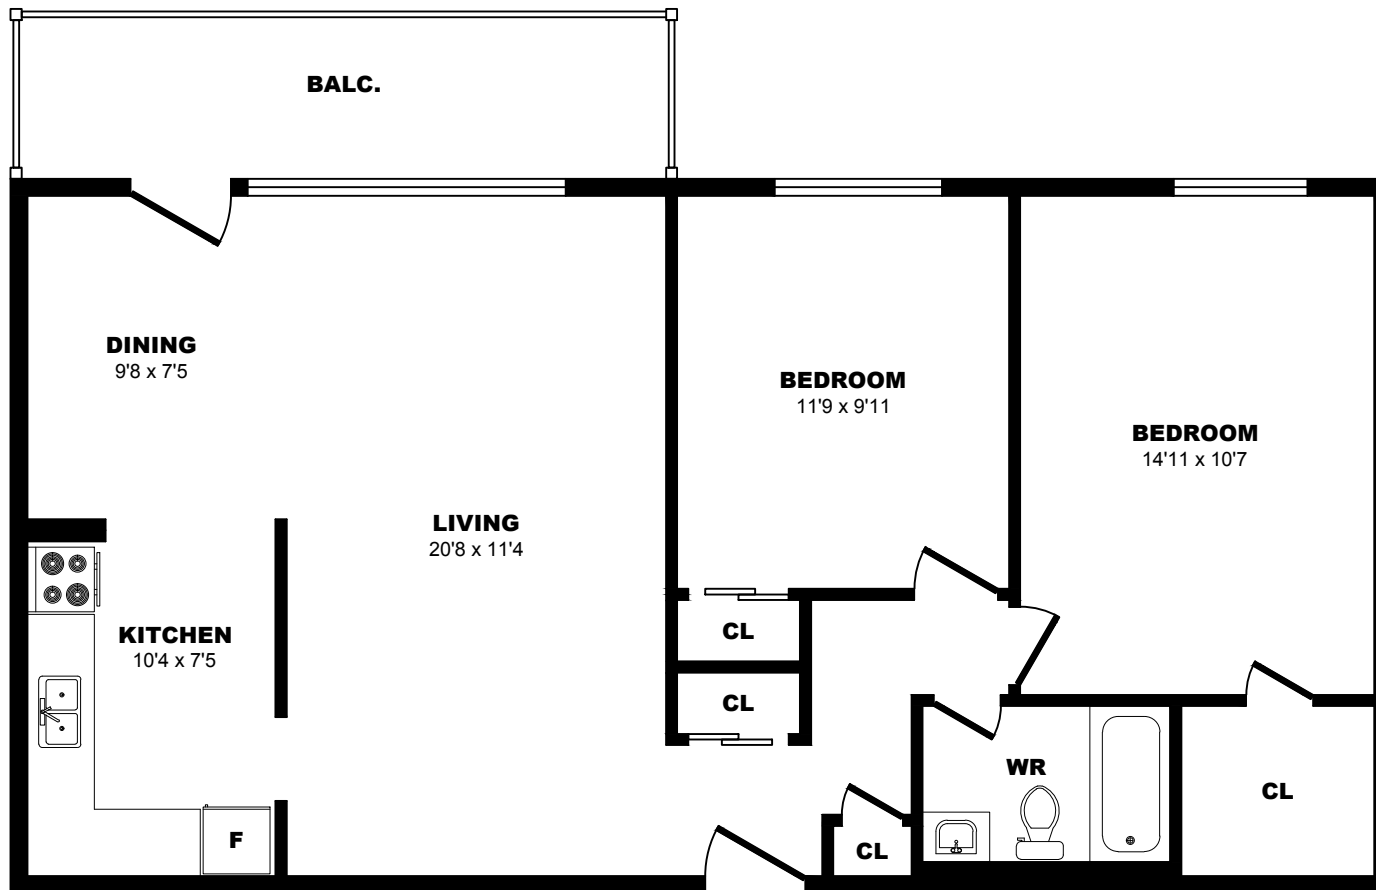

4067 Longmoor Dr, Burlington - 2 Bdrm A, 911sf

All dimensions are approximate. Sizes and specifications are subject to change without notice E. & O. E.
 All illustrations are artist's concept. Actual usable floor space may vary slightly from stated floor area.

4067 Longmoor Dr, Burlington - 2 Bdrm B, 933sf

All dimensions are approximate. Sizes and specifications are subject to change without notice E. & O. E.
 All illustrations are artist's concept. Actual usable floor space may vary slightly from stated floor area.

4067 Longmoor Dr, Burlington - 2 Bdrm C, 936sf

All dimensions are approximate. Sizes and specifications are subject to change without notice E. & O. E.
 All illustrations are artist's concept. Actual usable floor space may vary slightly from stated floor area.

4067 Longmoor Dr, Burlington - 2 Bdrm D, 960sf

All dimensions are approximate. Sizes and specifications are subject to change without notice E. & O. E.
 All illustrations are artist's concept. Actual usable floor space may vary slightly from stated floor area.