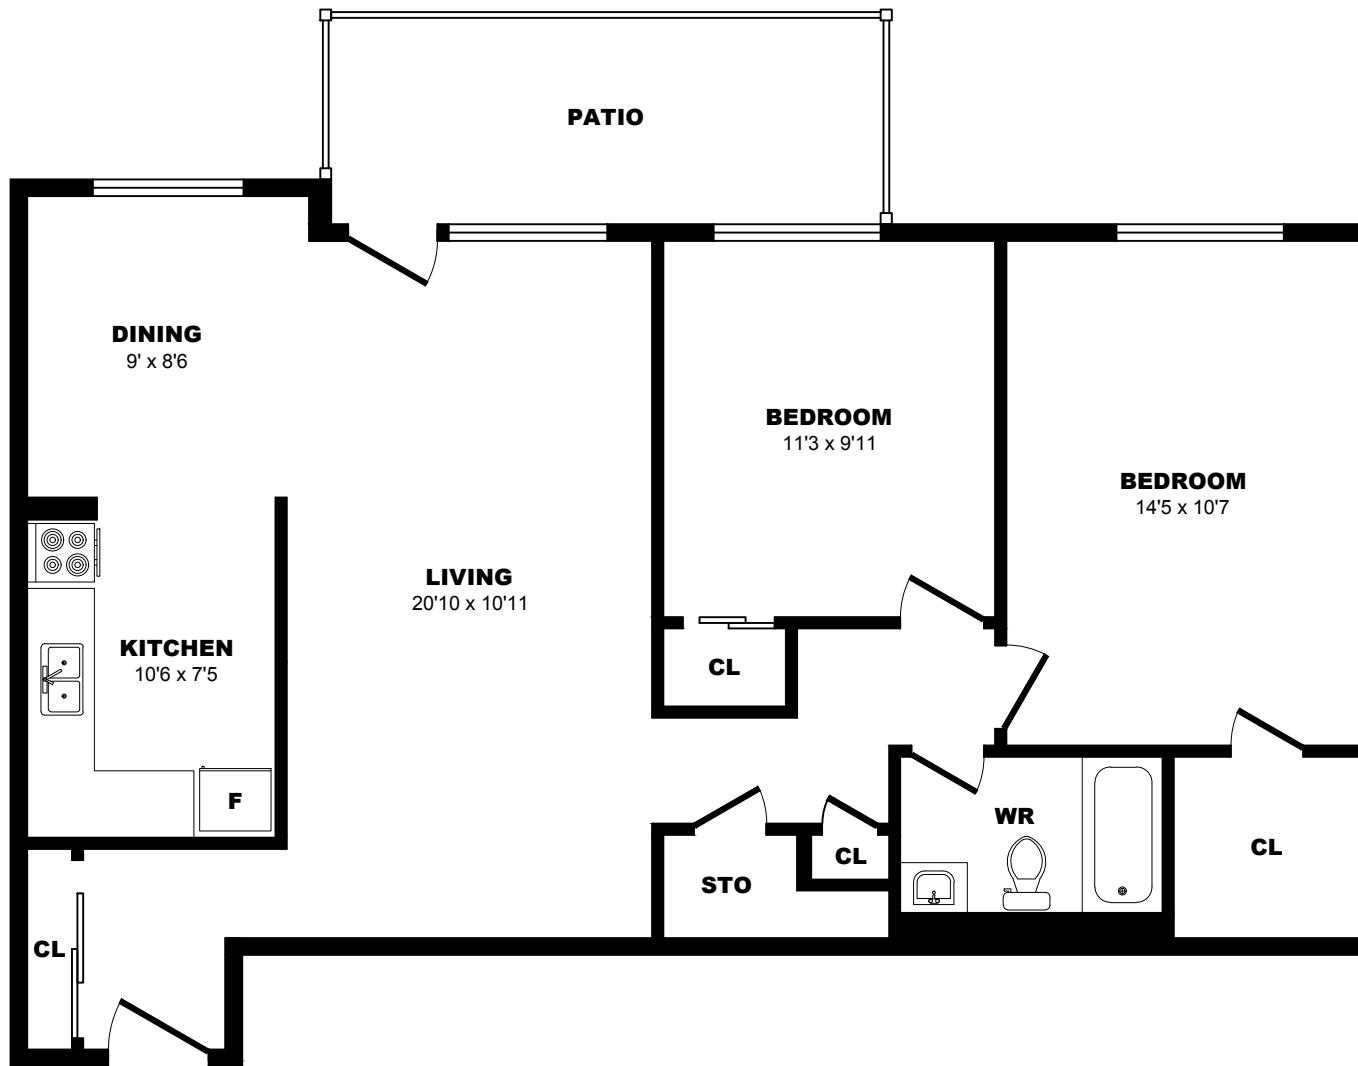

4067 Longmoor Dr, Burlington - 2 Bdrm K, 937sf

All dimensions are approximate. Sizes and specifications are subject to change without notice E. & O. E.
All illustrations are artist's concept. Actual usable floor space may vary slightly from stated floor area.

4067 Longmoor Dr, Burlington - 2 Bdrm L, 937sf

All dimensions are approximate. Sizes and specifications are subject to change without notice E. & O. E.
 All illustrations are artist's concept. Actual usable floor space may vary slightly from stated floor area.