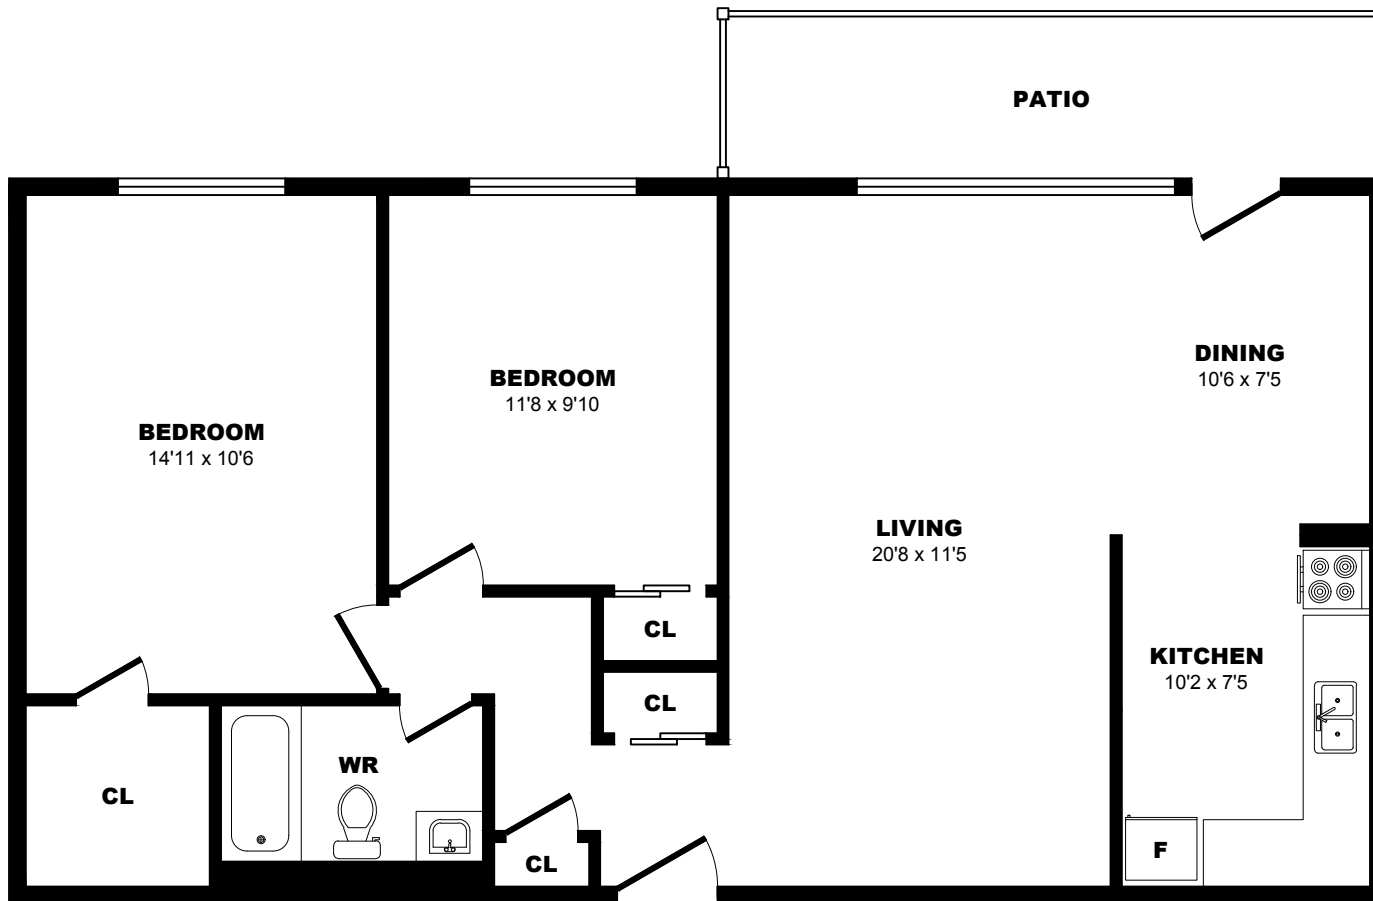

4067 Longmoor Dr, Burlington - 2 Bdrm H, 901 sf

All dimensions are approximate. Sizes and specifications are subject to change without notice E. & O. E.
All illustrations are artist's concept. Actual usable floor space may vary slightly from stated floor area.

4067 Longmoor Dr, Burlington - 2 Bdrm I, 900sf

All dimensions are approximate. Sizes and specifications are subject to change without notice E. & O. E.
All illustrations are artist's concept. Actual usable floor space may vary slightly from stated floor area.

4067 Longmoor Dr, Burlington - 2 Bdrm J, 1372sf

All dimensions are approximate. Sizes and specifications are subject to change without notice E. & O. E.
 All illustrations are artist's concept. Actual usable floor space may vary slightly from stated floor area.