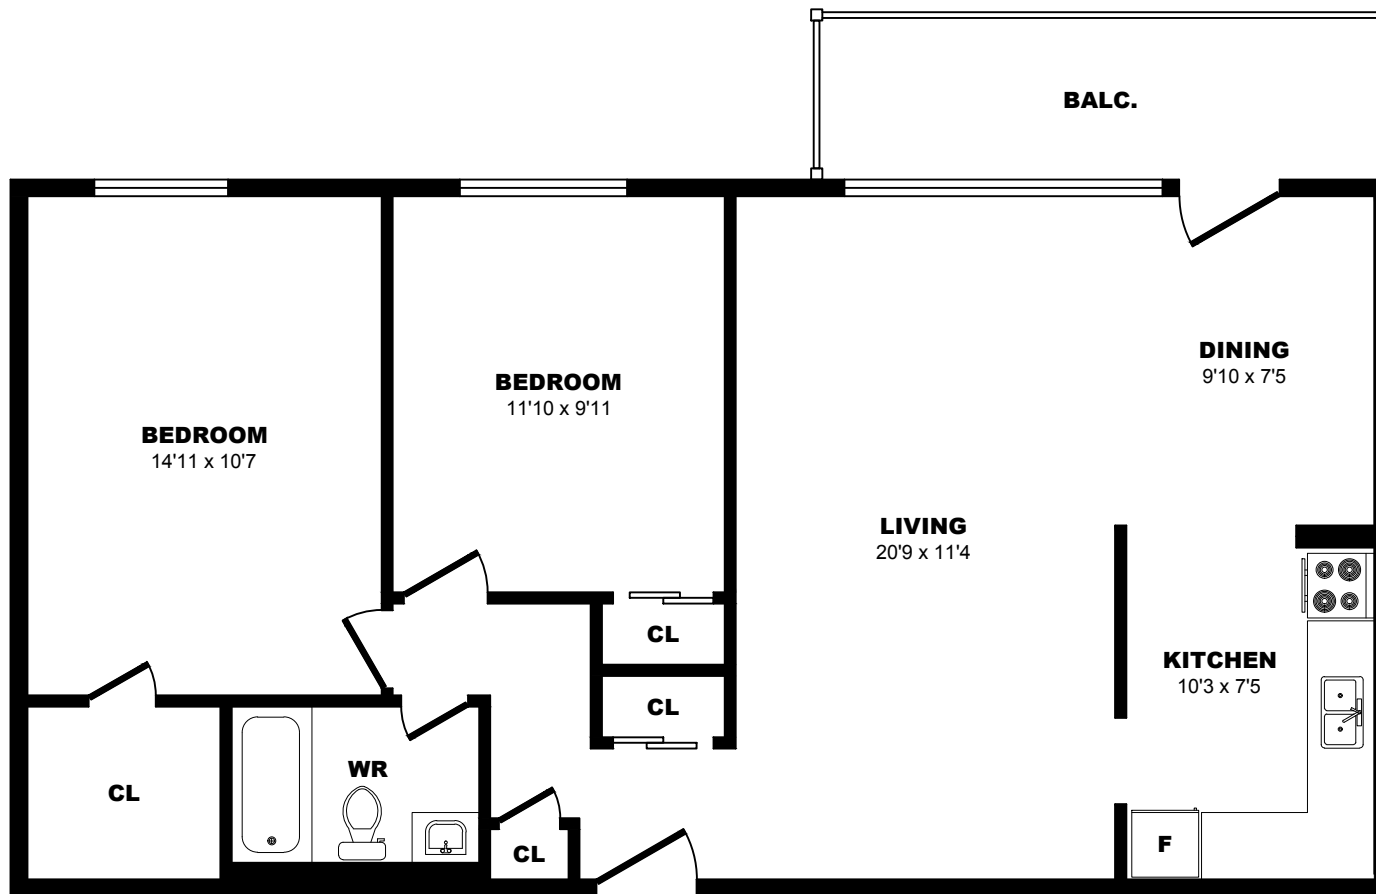

4067 Longmoor Dr, Burlington - 2 Bdrm A, 911sf

All dimensions are approximate. Sizes and specifications are subject to change without notice E. & O. E.
 All illustrations are artist's concept. Actual usable floor space may vary slightly from stated floor area.

4067 Longmoor Dr, Burlington - 2 Bdrm B, 933sf

All dimensions are approximate. Sizes and specifications are subject to change without notice E. & O. E.
 All illustrations are artist's concept. Actual usable floor space may vary slightly from stated floor area.

4067 Longmoor Dr, Burlington - 2 Bdrm C, 936sf

All dimensions are approximate. Sizes and specifications are subject to change without notice E. & O. E.
 All illustrations are artist's concept. Actual usable floor space may vary slightly from stated floor area.

4067 Longmoor Dr, Burlington - 2 Bdrm D, 960sf

All dimensions are approximate. Sizes and specifications are subject to change without notice E. & O. E.
 All illustrations are artist's concept. Actual usable floor space may vary slightly from stated floor area.