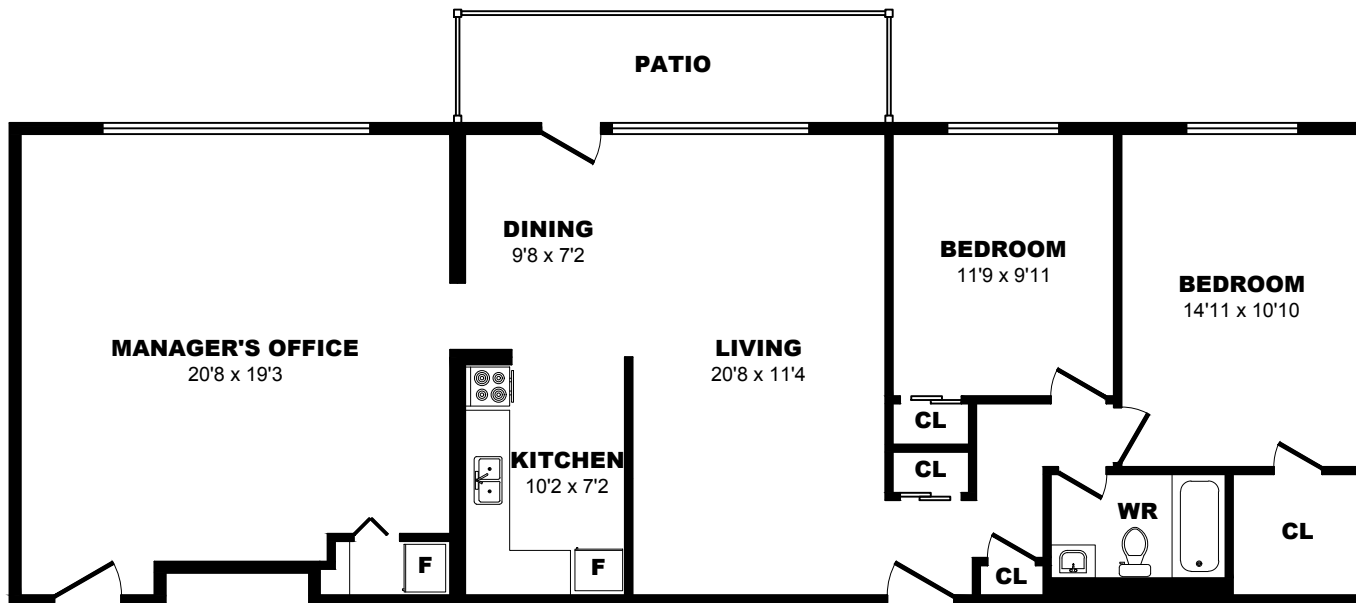

4067 Longmoor Dr, Burlington - 2 Bdrm H, 901 sf

All dimensions are approximate. Sizes and specifications are subject to change without notice E. & O. E.
All illustrations are artist's concept. Actual usable floor space may vary slightly from stated floor area.

4067 Longmoor Dr, Burlington - 2 Bdrm I, 900sf

All dimensions are approximate. Sizes and specifications are subject to change without notice E. & O. E.
All illustrations are artist's concept. Actual usable floor space may vary slightly from stated floor area.