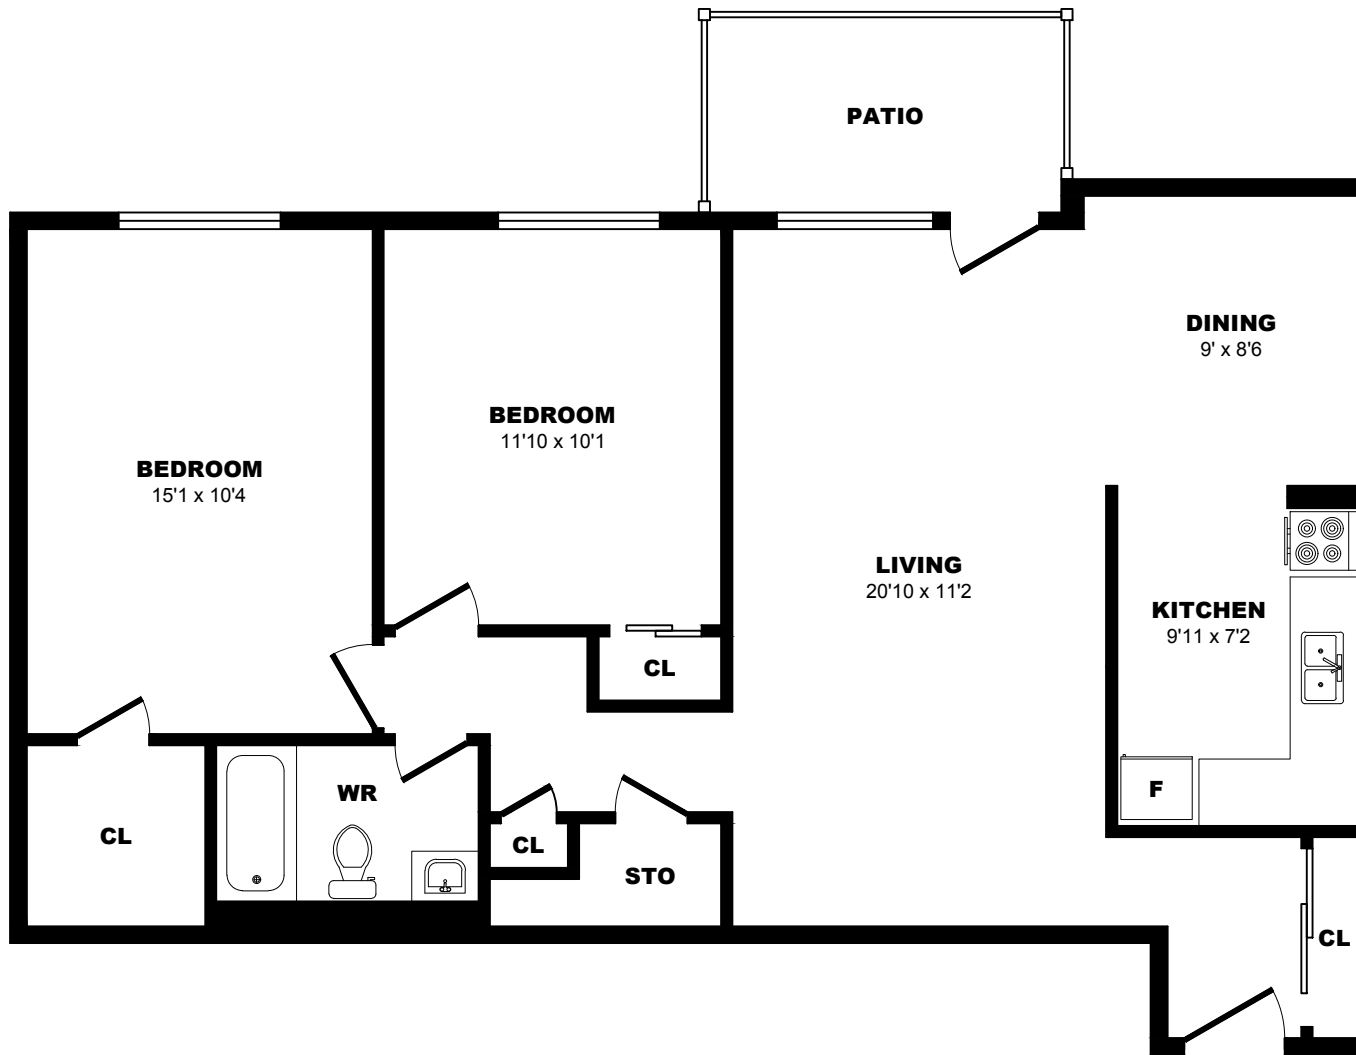

4067 Longmoor Dr, Burlington - 2 Bdrm I, 900sf

All dimensions are approximate. Sizes and specifications are subject to change without notice E. & O. E.
All illustrations are artist's concept. Actual usable floor space may vary slightly from stated floor area.

4067 Longmoor Dr, Burlington - 2 Bdrm J, 1372sf

All dimensions are approximate. Sizes and specifications are subject to change without notice E. & O. E.
 All illustrations are artist's concept. Actual usable floor space may vary slightly from stated floor area.

4067 Longmoor Dr, Burlington - 2 Bdrm K, 937sf

All dimensions are approximate. Sizes and specifications are subject to change without notice E. & O. E.
All illustrations are artist's concept. Actual usable floor space may vary slightly from stated floor area.