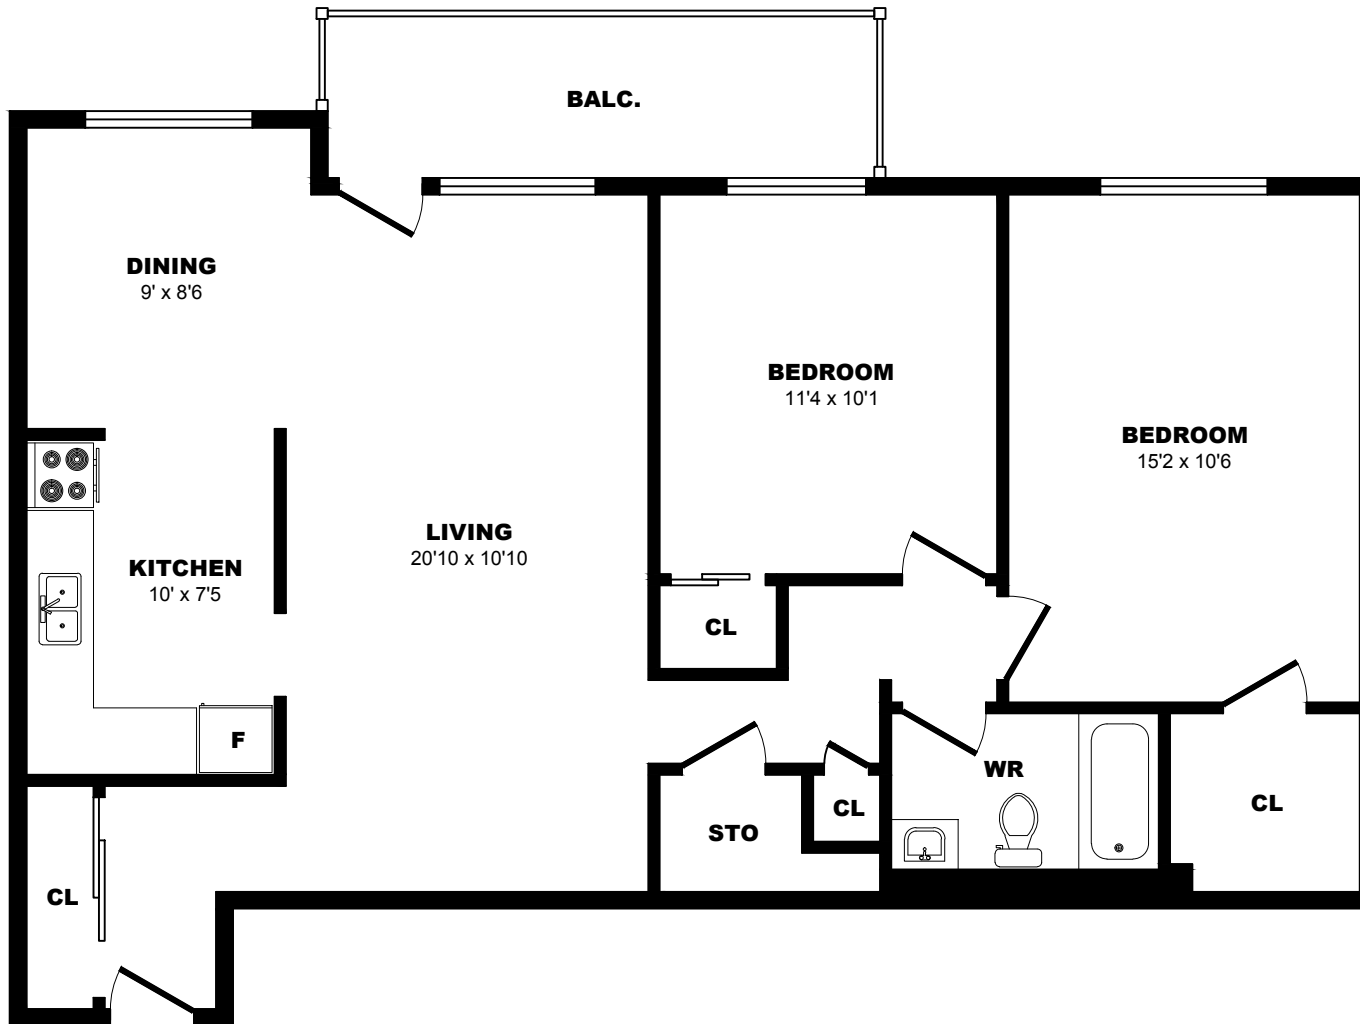

4067 Longmoor Dr, Burlington - 2 Bdrm B, 933sf

All dimensions are approximate. Sizes and specifications are subject to change without notice E. & O. E.
 All illustrations are artist's concept. Actual usable floor space may vary slightly from stated floor area.

4067 Longmoor Dr, Burlington - 2 Bdrm C, 936sf

All dimensions are approximate. Sizes and specifications are subject to change without notice E. & O. E.
 All illustrations are artist's concept. Actual usable floor space may vary slightly from stated floor area.

4067 Longmoor Dr, Burlington - 2 Bdrm D, 960sf

All dimensions are approximate. Sizes and specifications are subject to change without notice E. & O. E.
 All illustrations are artist's concept. Actual usable floor space may vary slightly from stated floor area.

4067 Longmoor Dr, Burlington - 2 Bdrm E, 968sf

All dimensions are approximate. Sizes and specifications are subject to change without notice E. & O. E.
 All illustrations are artist's concept. Actual usable floor space may vary slightly from stated floor area.