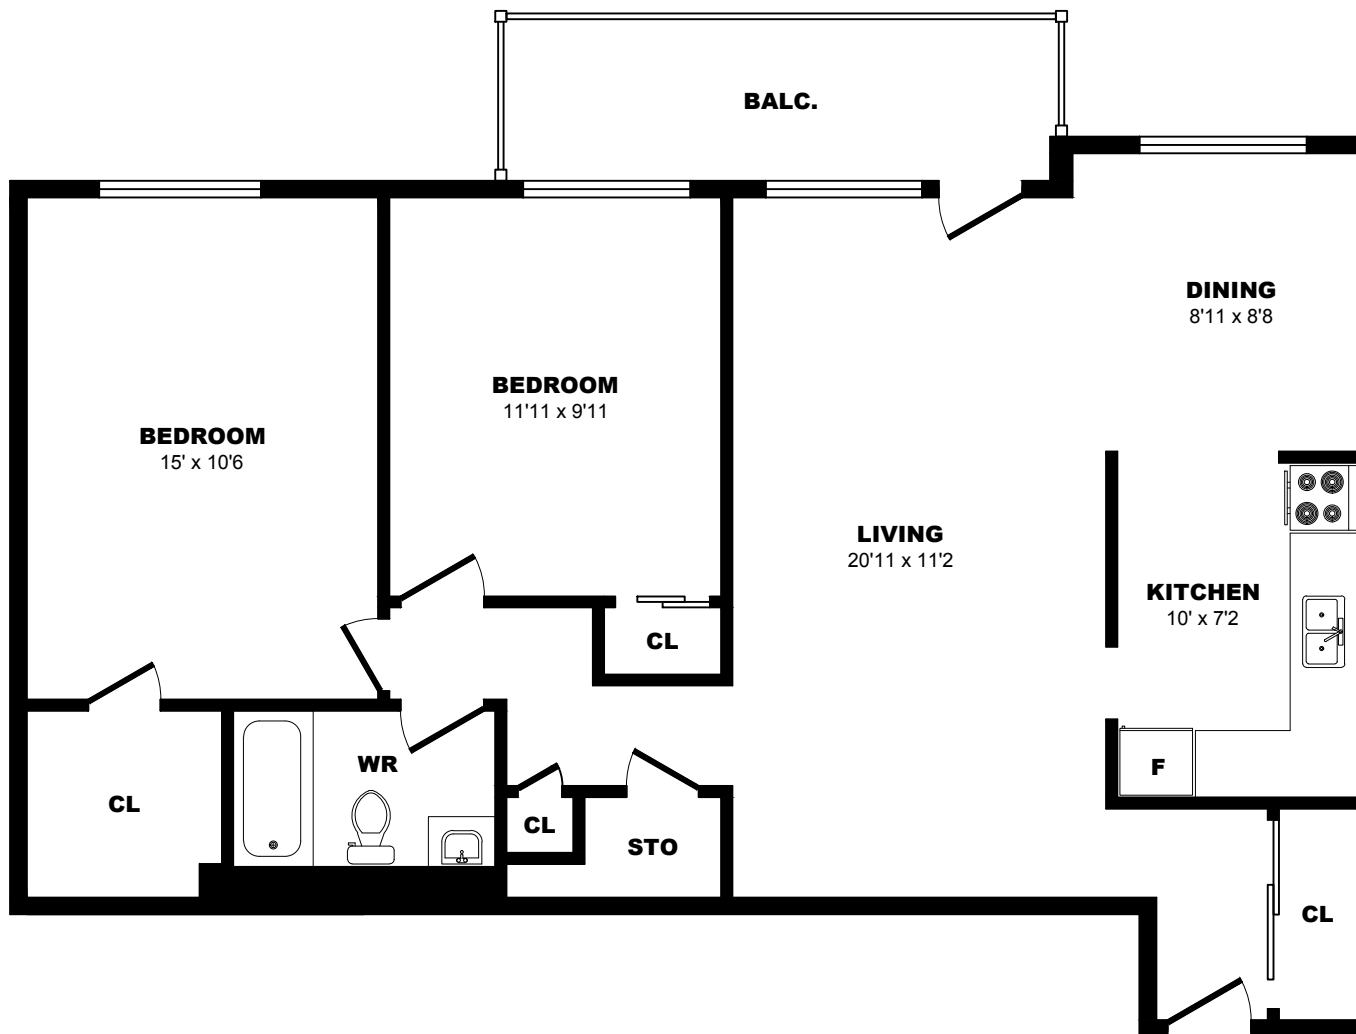

4067 Longmoor Dr, Burlington - 2 Bdrm A, 911sf

All dimensions are approximate. Sizes and specifications are subject to change without notice E. & O. E.
 All illustrations are artist's concept. Actual usable floor space may vary slightly from stated floor area.

4067 Longmoor Dr, Burlington - 2 Bdrm B, 933sf

All dimensions are approximate. Sizes and specifications are subject to change without notice E. & O. E.
 All illustrations are artist's concept. Actual usable floor space may vary slightly from stated floor area.

4067 Longmoor Dr, Burlington - 2 Bdrm C, 936sf

All dimensions are approximate. Sizes and specifications are subject to change without notice E. & O. E.
 All illustrations are artist's concept. Actual usable floor space may vary slightly from stated floor area.

4067 Longmoor Dr, Burlington - 2 Bdrm D, 960sf

All dimensions are approximate. Sizes and specifications are subject to change without notice E. & O. E.
 All illustrations are artist's concept. Actual usable floor space may vary slightly from stated floor area.