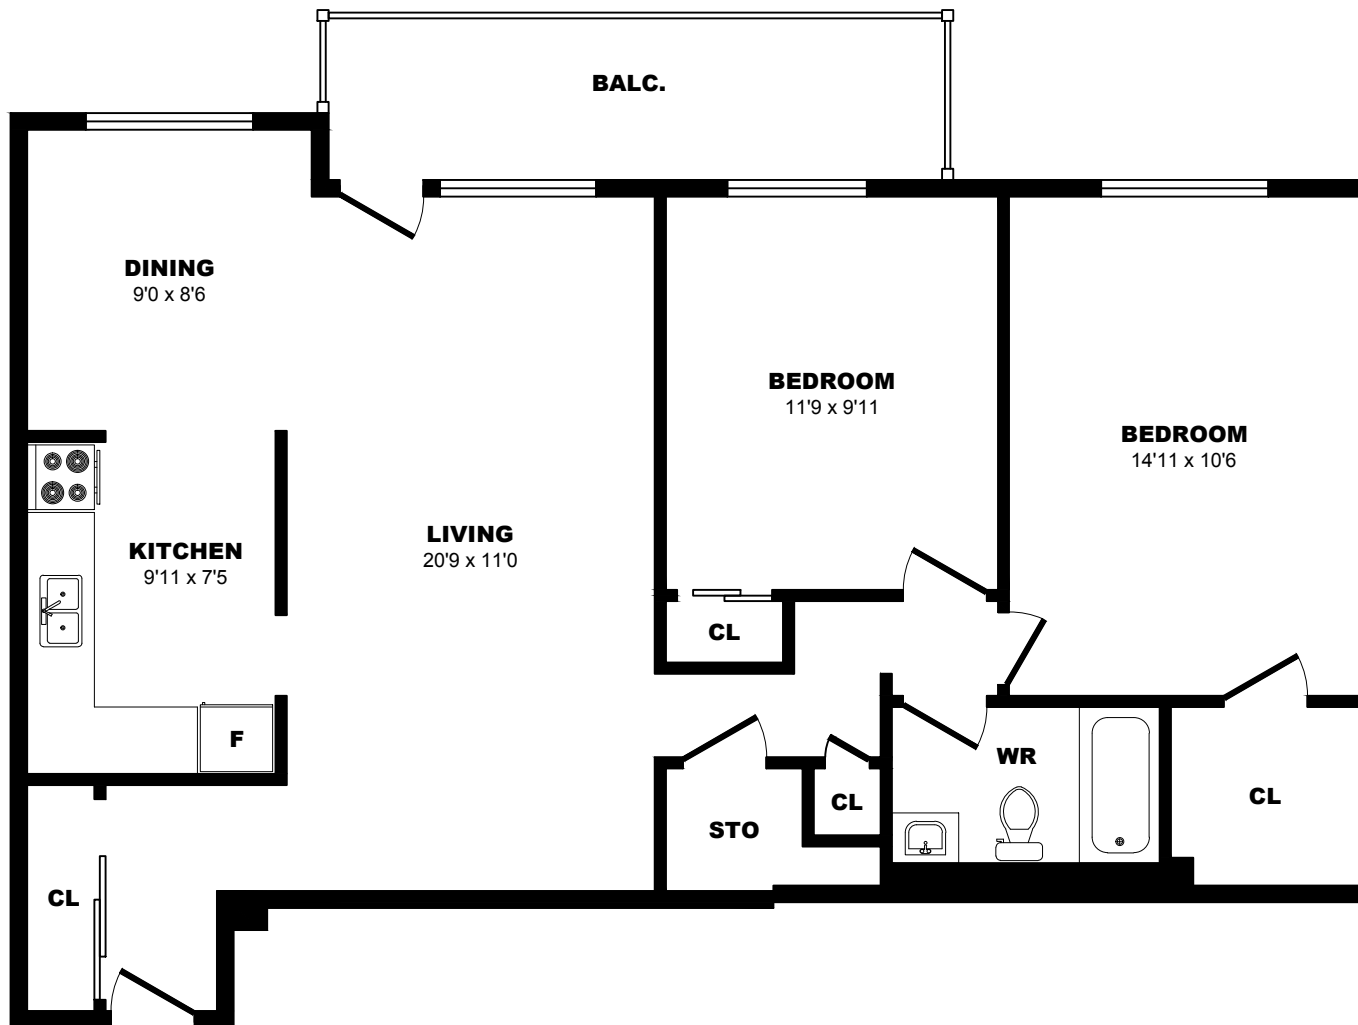

4067 Longmoor Dr, Burlington - 2 Bdrm D, 960sf

All dimensions are approximate. Sizes and specifications are subject to change without notice E. & O. E.
 All illustrations are artist's concept. Actual usable floor space may vary slightly from stated floor area.

4067 Longmoor Dr, Burlington - 2 Bdrm E, 968sf

All dimensions are approximate. Sizes and specifications are subject to change without notice E. & O. E.
 All illustrations are artist's concept. Actual usable floor space may vary slightly from stated floor area.

4067 Longmoor Dr, Burlington - 2 Bdrm F, 975sf

All dimensions are approximate. Sizes and specifications are subject to change without notice E. & O. E.
All illustrations are artist's concept. Actual usable floor space may vary slightly from stated floor area.