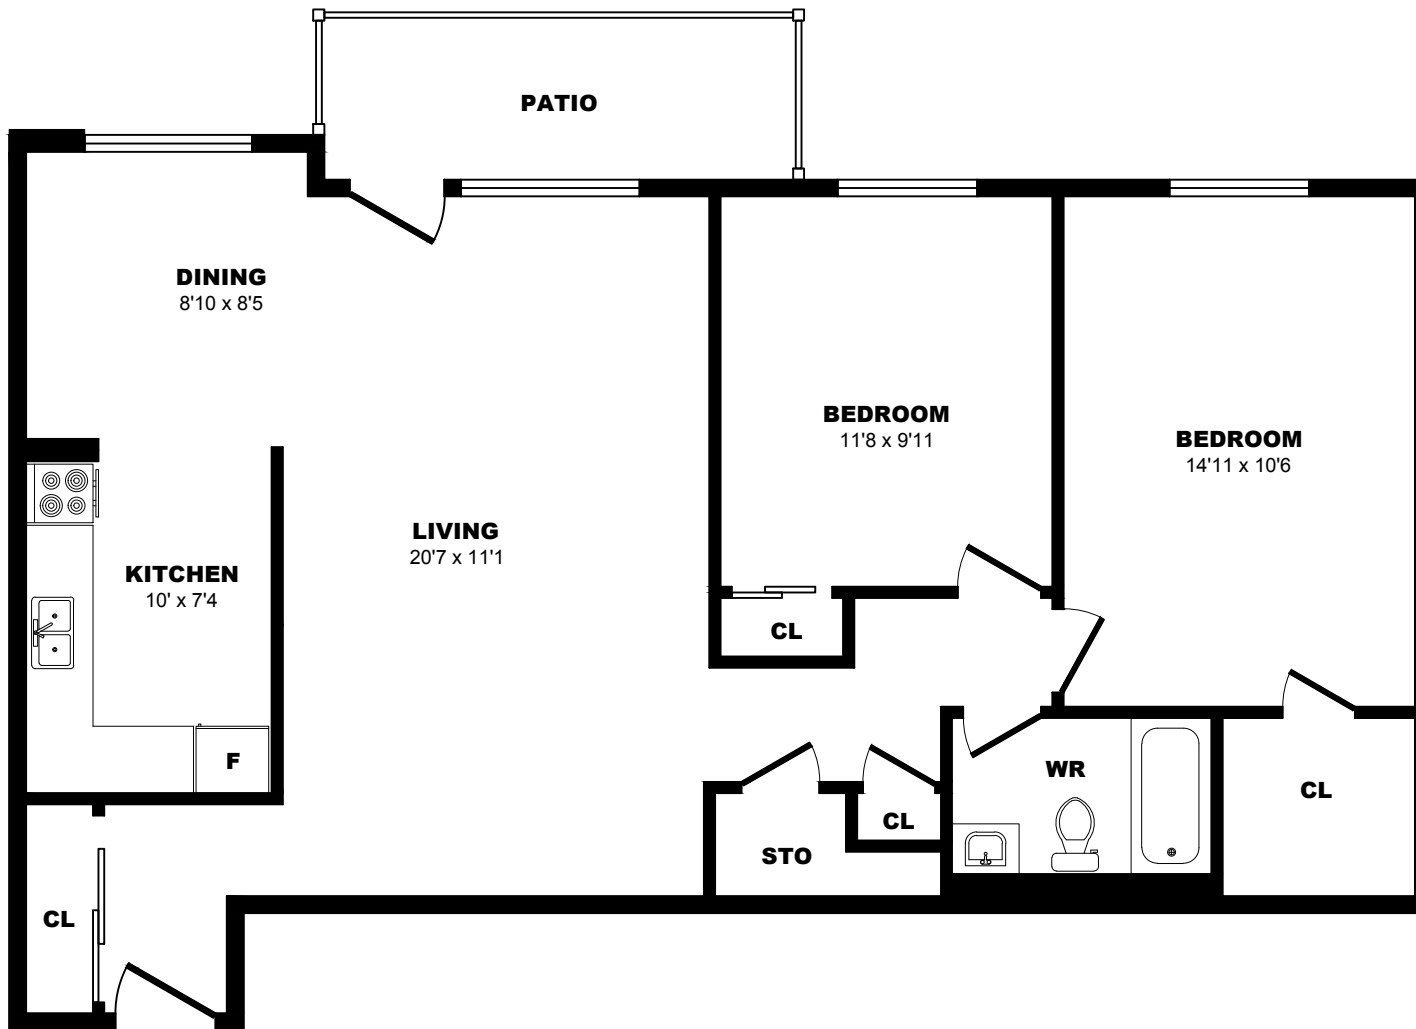

4067 Longmoor Dr, Burlington - 2 Bdrm F, 975sf

All dimensions are approximate. Sizes and specifications are subject to change without notice E. & O. E.
All illustrations are artist's concept. Actual usable floor space may vary slightly from stated floor area.

4067 Longmoor Dr, Burlington - 2 Bdrm G, 1014sf

All dimensions are approximate. Sizes and specifications are subject to change without notice E. & O. E.
 All illustrations are artist's concept. Actual usable floor space may vary slightly from stated floor area.

4067 Longmoor Dr, Burlington - 2 Bdrm H, 901 sf

All dimensions are approximate. Sizes and specifications are subject to change without notice E. & O. E.
All illustrations are artist's concept. Actual usable floor space may vary slightly from stated floor area.

4067 Longmoor Dr, Burlington - 2 Bdrm I, 900sf

All dimensions are approximate. Sizes and specifications are subject to change without notice E. & O. E.
All illustrations are artist's concept. Actual usable floor space may vary slightly from stated floor area.