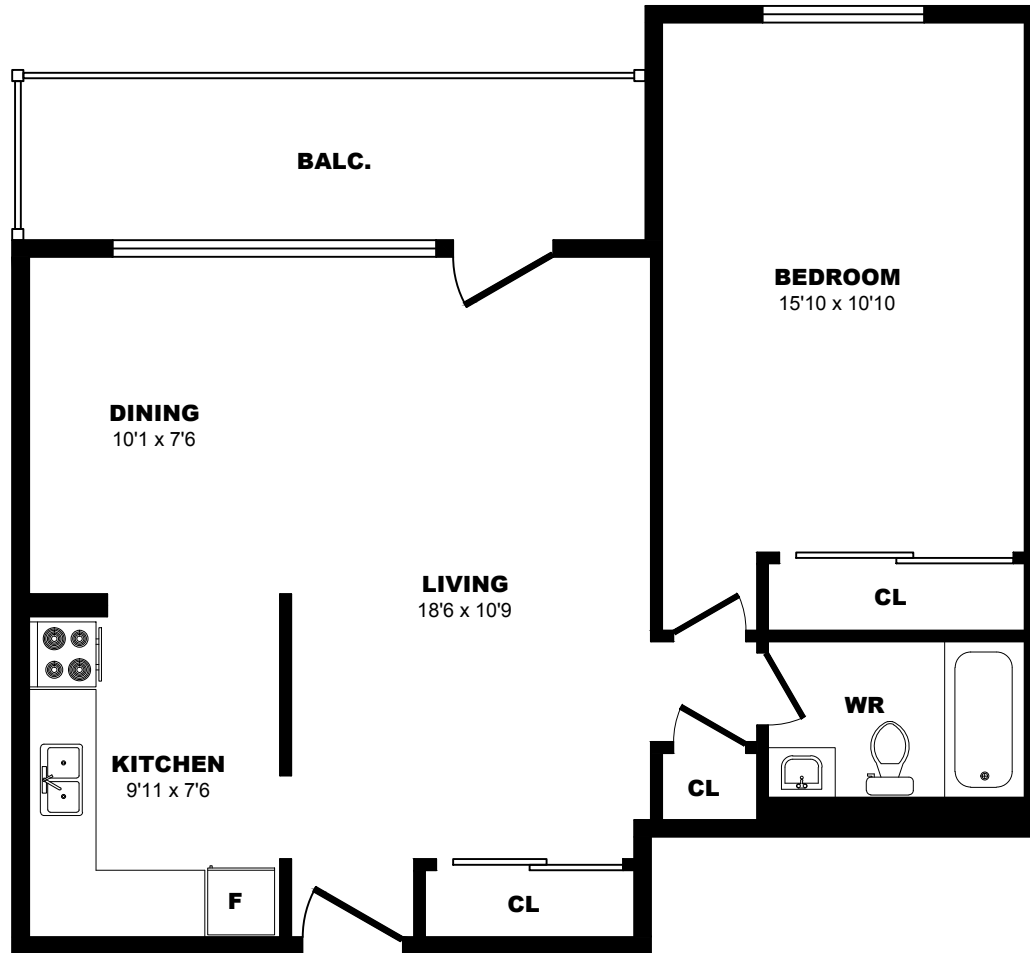

4067 Longmoor Dr, Burlington - 1 Bdrm A, 698sf

All dimensions are approximate. Sizes and specifications are subject to change without notice E. & O. E.
All illustrations are artist's concept. Actual usable floor space may vary slightly from stated floor area.

4067 Longmoor Dr, Burlington - 1 Bdrm B, 709sf

All dimensions are approximate. Sizes and specifications are subject to change without notice E. & O. E.
 All illustrations are artist's concept. Actual usable floor space may vary slightly from stated floor area.

4067 Longmoor Dr, Burlington - 1 Bdrm C, 718sf

All dimensions are approximate. Sizes and specifications are subject to change without notice E. & O. E.
All illustrations are artist's concept. Actual usable floor space may vary slightly from stated floor area.

4067 Longmoor Dr, Burlington - 1 Bdrm D, 723sf

All dimensions are approximate. Sizes and specifications are subject to change without notice E. & O. E.
All illustrations are artist's concept. Actual usable floor space may vary slightly from stated floor area.