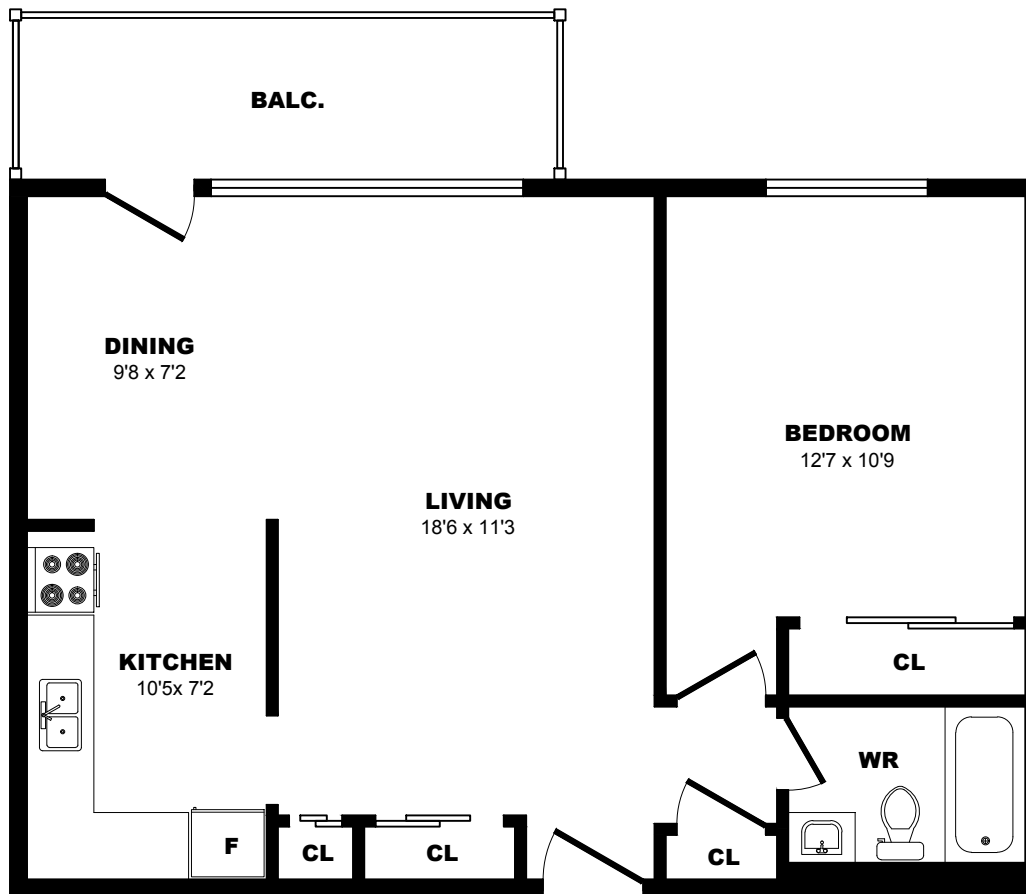

4067 Longmoor Dr, Burlington - 1 Bdrm A, 698sf

All dimensions are approximate. Sizes and specifications are subject to change without notice E. & O. E.
All illustrations are artist's concept. Actual usable floor space may vary slightly from stated floor area.

4067 Longmoor Dr, Burlington - 1 Bdrm B, 709sf

All dimensions are approximate. Sizes and specifications are subject to change without notice E. & O. E.
 All illustrations are artist's concept. Actual usable floor space may vary slightly from stated floor area.

4067 Longmoor Dr, Burlington - 1 Bdrm C, 718sf

All dimensions are approximate. Sizes and specifications are subject to change without notice E. & O. E.
All illustrations are artist's concept. Actual usable floor space may vary slightly from stated floor area.

4067 Longmoor Dr, Burlington - 1 Bdrm D, 723sf

All dimensions are approximate. Sizes and specifications are subject to change without notice E. & O. E.
All illustrations are artist's concept. Actual usable floor space may vary slightly from stated floor area.