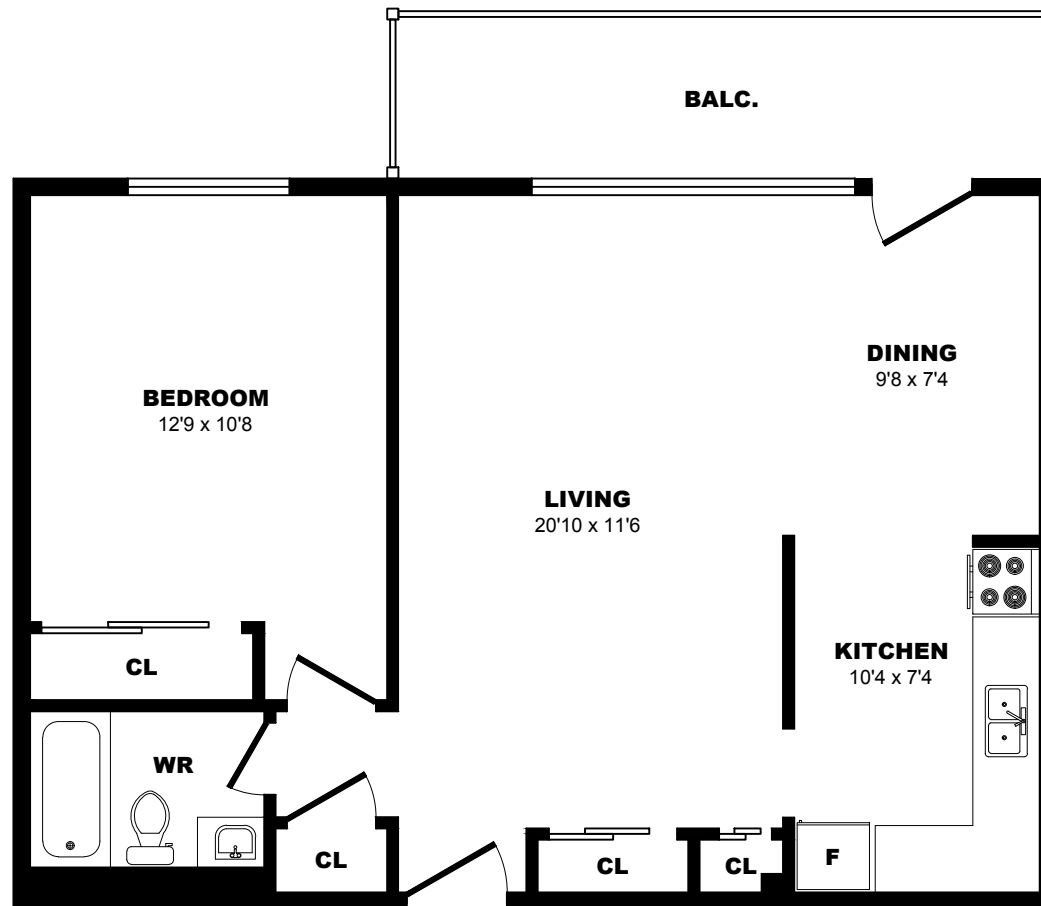

4067 Longmoor Dr, Burlington - 1 Bdrm A, 698sf

All dimensions are approximate. Sizes and specifications are subject to change without notice E. & O. E.
All illustrations are artist's concept. Actual usable floor space may vary slightly from stated floor area.

4067 Longmoor Dr, Burlington - 1 Bdrm B, 709sf

All dimensions are approximate. Sizes and specifications are subject to change without notice E. & O. E.
 All illustrations are artist's concept. Actual usable floor space may vary slightly from stated floor area.

4067 Longmoor Dr, Burlington - 1 Bdrm C, 718sf

All dimensions are approximate. Sizes and specifications are subject to change without notice E. & O. E.
All illustrations are artist's concept. Actual usable floor space may vary slightly from stated floor area.

4067 Longmoor Dr, Burlington - 1 Bdrm D, 723sf

All dimensions are approximate. Sizes and specifications are subject to change without notice E. & O. E.
All illustrations are artist's concept. Actual usable floor space may vary slightly from stated floor area.