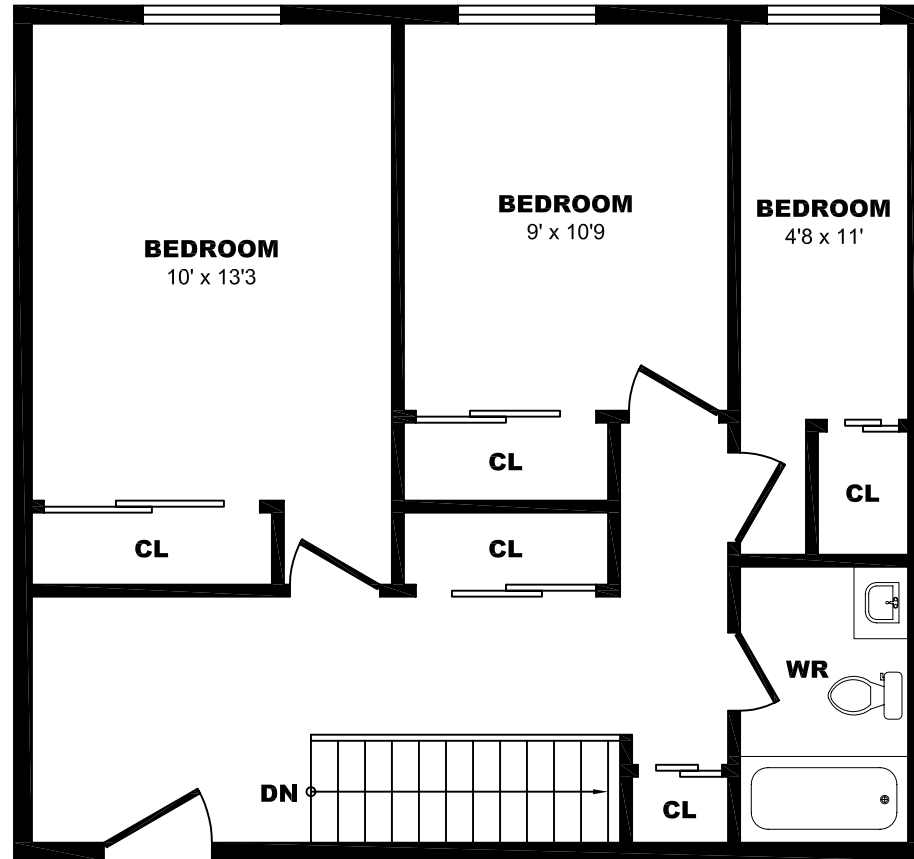

## 75 Orenda Court, Brampton – 3 Bdrm A, 995sf

All dimensions are approximate. Sizes and specifications are subject to change without notice E. & O. E.  
 All illustrations are artist's concept. Actual usable floor space may vary slightly from stated floor area.

## 75 Orenda Court, Brampton – 3 Bdrm B, 1005sf (1 of 2)

All dimensions are approximate. Sizes and specifications are subject to change without notice E. & O. E.  
All illustrations are artist's concept. Actual usable floor space may vary slightly from stated floor area.

## 75 Orenda Court, Brampton – 3 Bdrm B, 1005sf (2 of 2)

All dimensions are approximate. Sizes and specifications are subject to change without notice E. & O. E.  
All illustrations are artist's concept. Actual usable floor space may vary slightly from stated floor area.

## 75 Orenda Court, Brampton – 3 Bdrm C, 1110sf (1 of 2)

All dimensions are approximate. Sizes and specifications are subject to change without notice E. & O. E.  
All illustrations are artist's concept. Actual usable floor space may vary slightly from stated floor area.