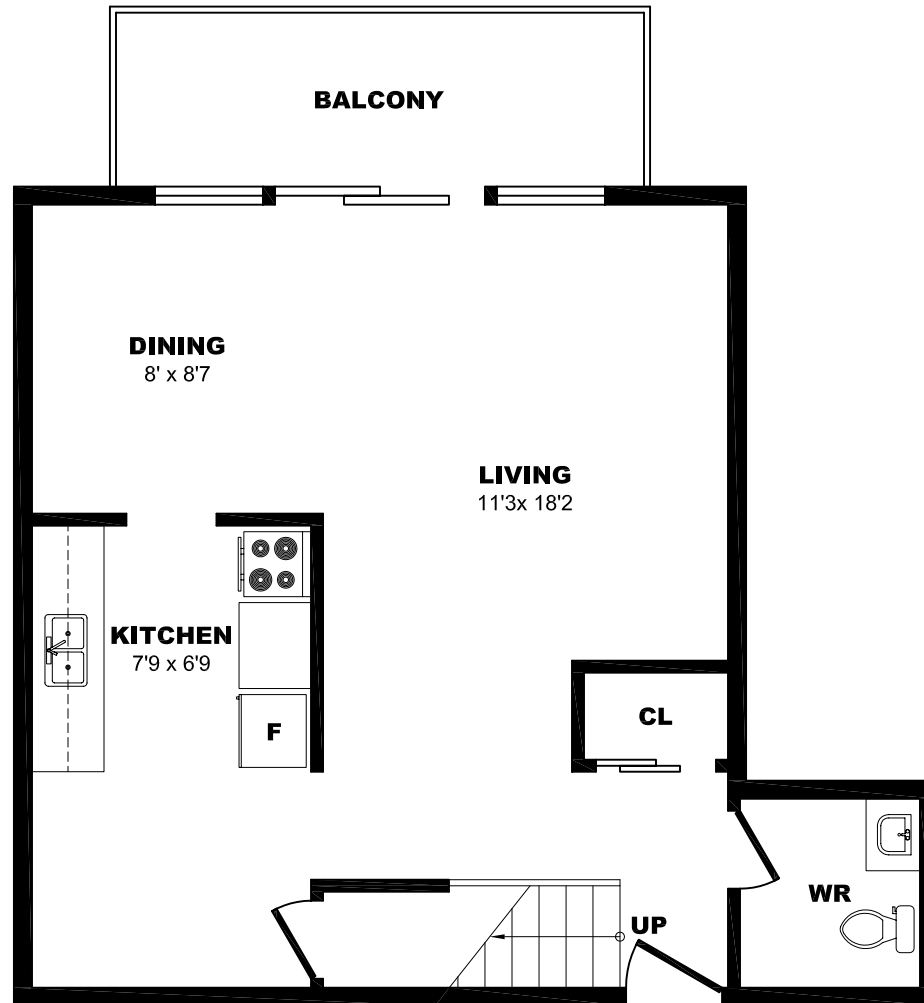

## 75 Orenda Court, Brampton – 3 Bdrm A, 995sf

All dimensions are approximate. Sizes and specifications are subject to change without notice E. & O. E.  
 All illustrations are artist's concept. Actual usable floor space may vary slightly from stated floor area.

## 75 Orenda Court, Brampton – 3 Bdrm B, 1005sf (1 of 2)

All dimensions are approximate. Sizes and specifications are subject to change without notice E. & O. E.  
All illustrations are artist's concept. Actual usable floor space may vary slightly from stated floor area.

## 75 Orenda Court, Brampton – 3 Bdrm B, 1005sf (2 of 2)

All dimensions are approximate. Sizes and specifications are subject to change without notice E. & O. E.  
All illustrations are artist's concept. Actual usable floor space may vary slightly from stated floor area.

## 75 Orenda Court, Brampton – 3 Bdrm C, 1110sf (1 of 2)

All dimensions are approximate. Sizes and specifications are subject to change without notice E. & O. E.  
All illustrations are artist's concept. Actual usable floor space may vary slightly from stated floor area.