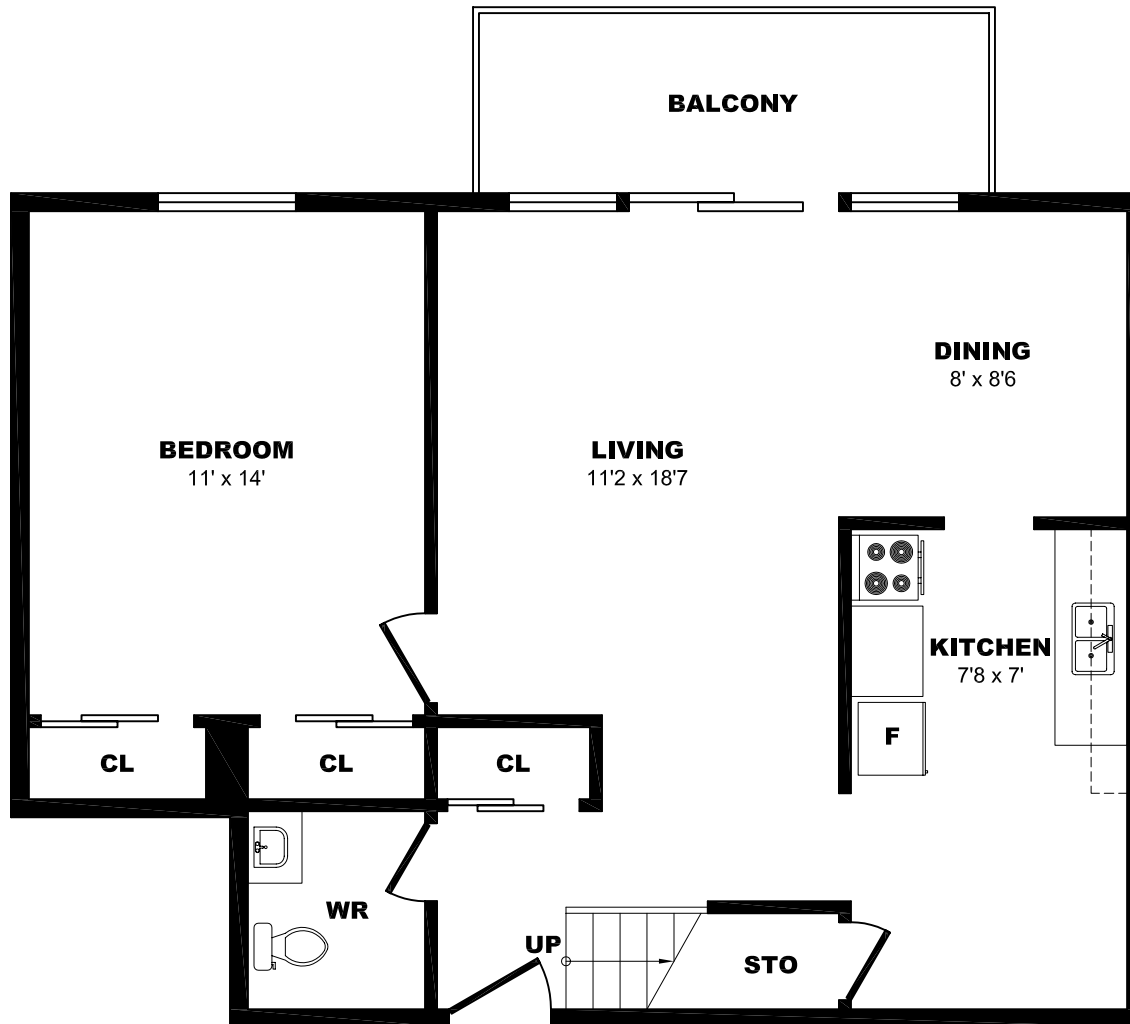

## 75 Orenda Court, Brampton – 3 Bdrm A, 995sf

All dimensions are approximate. Sizes and specifications are subject to change without notice E. & O. E.  
 All illustrations are artist's concept. Actual usable floor space may vary slightly from stated floor area.

## 75 Orenda Court, Brampton – 3 Bdrm B, 1005sf (1 of 2)

All dimensions are approximate. Sizes and specifications are subject to change without notice E. & O. E.  
All illustrations are artist's concept. Actual usable floor space may vary slightly from stated floor area.

## 75 Orenda Court, Brampton – 3 Bdrm B, 1005sf (2 of 2)

All dimensions are approximate. Sizes and specifications are subject to change without notice E. & O. E.  
All illustrations are artist's concept. Actual usable floor space may vary slightly from stated floor area.

## 75 Orenda Court, Brampton – 3 Bdrm C, 1110sf (1 of 2)

All dimensions are approximate. Sizes and specifications are subject to change without notice E. & O. E.  
All illustrations are artist's concept. Actual usable floor space may vary slightly from stated floor area.