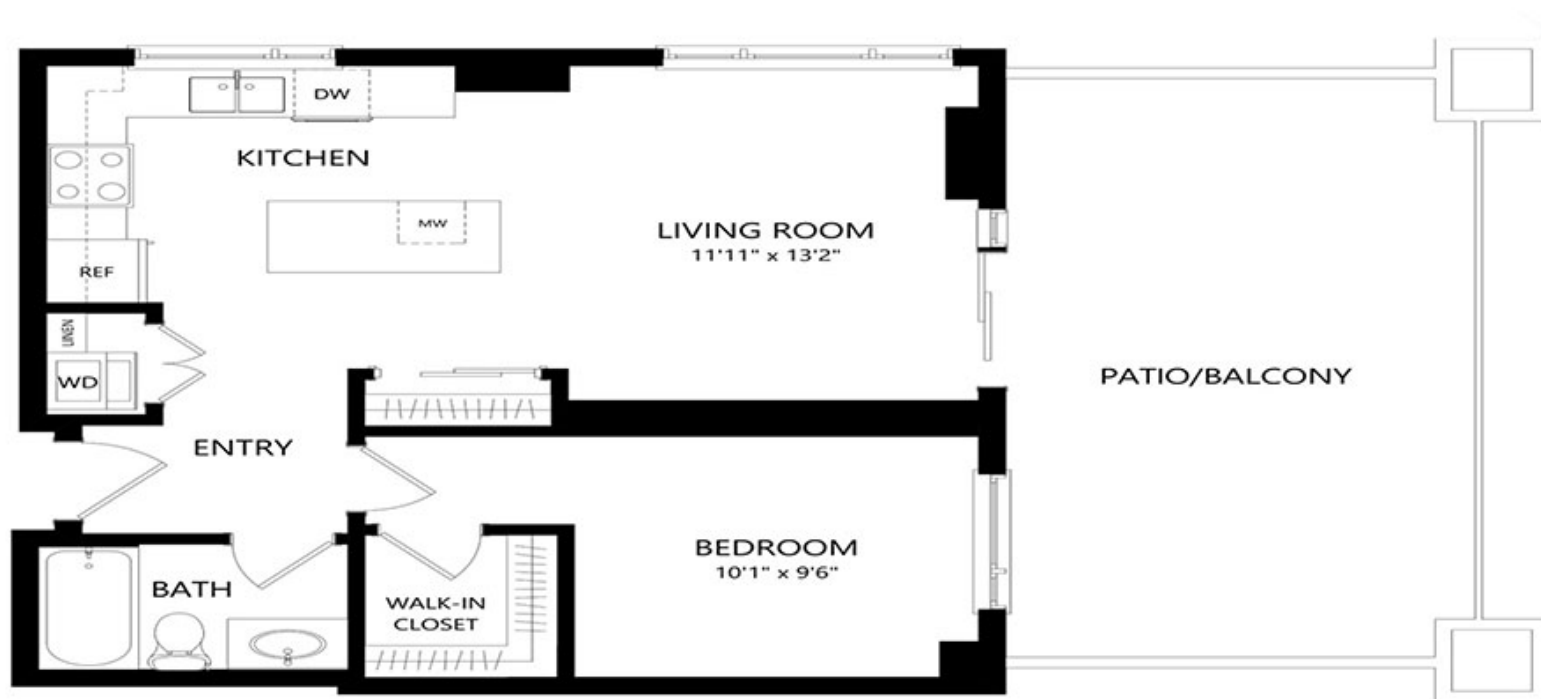

19 Twenty Apartments

1920 Brunswick Street, Halifax, NS

Co - 1 BEDROOM - 671 SQUARE FEET

All dimensions are approximate. Sizes and specifications are subject to change without notice. E & O.E.
All illustrations are artist's concept. Actual usable floor space may vary slightly from stated floor area.

19 Twenty Apartments

1920 Brunswick Street, Halifax, NS

C1 - 1 BEDROOM - 747 SQUARE FEET

All dimensions are approximate. Sizes and specifications are subject to change without notice. E & O.E.
All illustrations are artist's concept. Actual usable floor space may vary slightly from stated floor area.

19 Twenty Apartments

1920 Brunswick Street, Halifax, NS

C2 - 1 BEDROOM - 567 SQUARE FEET

All dimensions are approximate. Sizes and specifications are subject to change without notice. E & O.E.
All illustrations are artist's concept. Actual usable floor space may vary slightly from stated floor area.

19 Twenty Apartments

1920 Brunswick Street, Halifax, NS

C3 - 1 BEDROOM - 600 SQUARE FEET

All dimensions are approximate. Sizes and specifications are subject to change without notice. E & O.E.
All illustrations are artist's concept. Actual usable floor space may vary slightly from stated floor area.