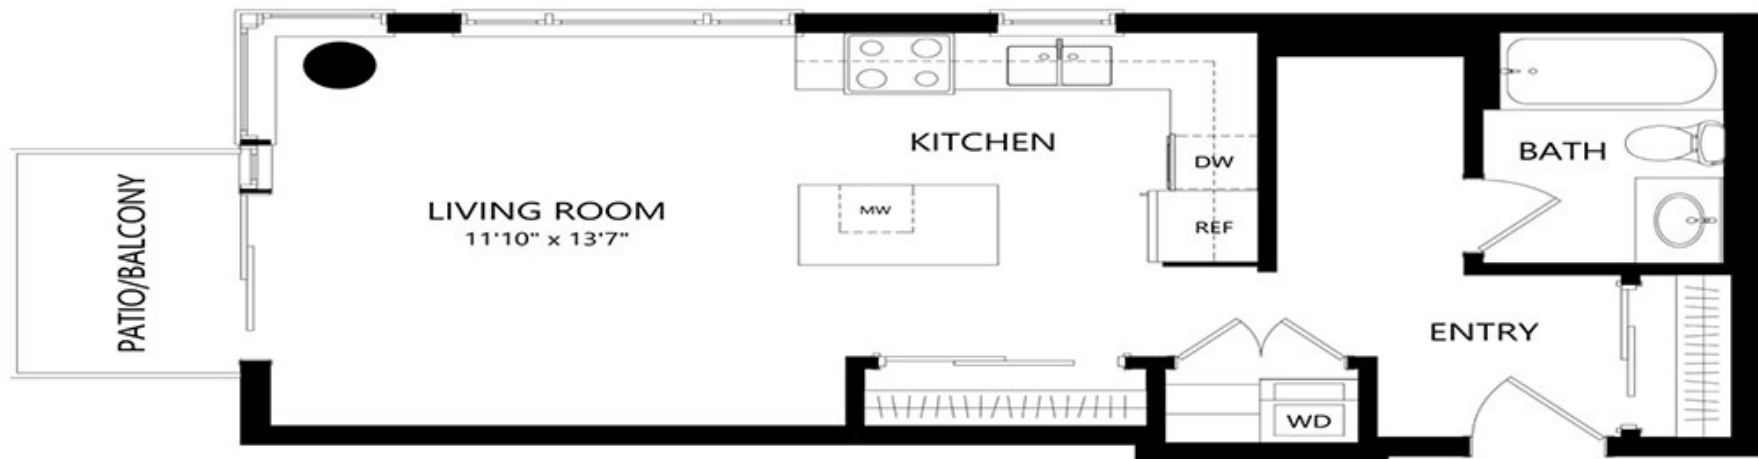

19 Twenty Apartments

1920 Brunswick Street, Halifax, NS

C4 - 1 BEDROOM - 602 SQUARE FEET

All dimensions are approximate. Sizes and specifications are subject to change without notice. E & O.E.
All illustrations are artist's concept. Actual usable floor space may vary slightly from stated floor area.

19 Twenty Apartments

1920 Brunswick Street, Halifax, NS

A1 - BACHELOR - 429 SQUARE FEET

All dimensions are approximate. Sizes and specifications are subject to change without notice. E & O.E.
All illustrations are artist's concept. Actual usable floor space may vary slightly from stated floor area.

19 Twenty Apartments

1920 Brunswick Street, Halifax, NS

A2 - BACHELOR - 507 SQUARE FEET

All dimensions are approximate. Sizes and specifications are subject to change without notice. E & O.E.
All illustrations are artist's concept. Actual usable floor space may vary slightly from stated floor area.