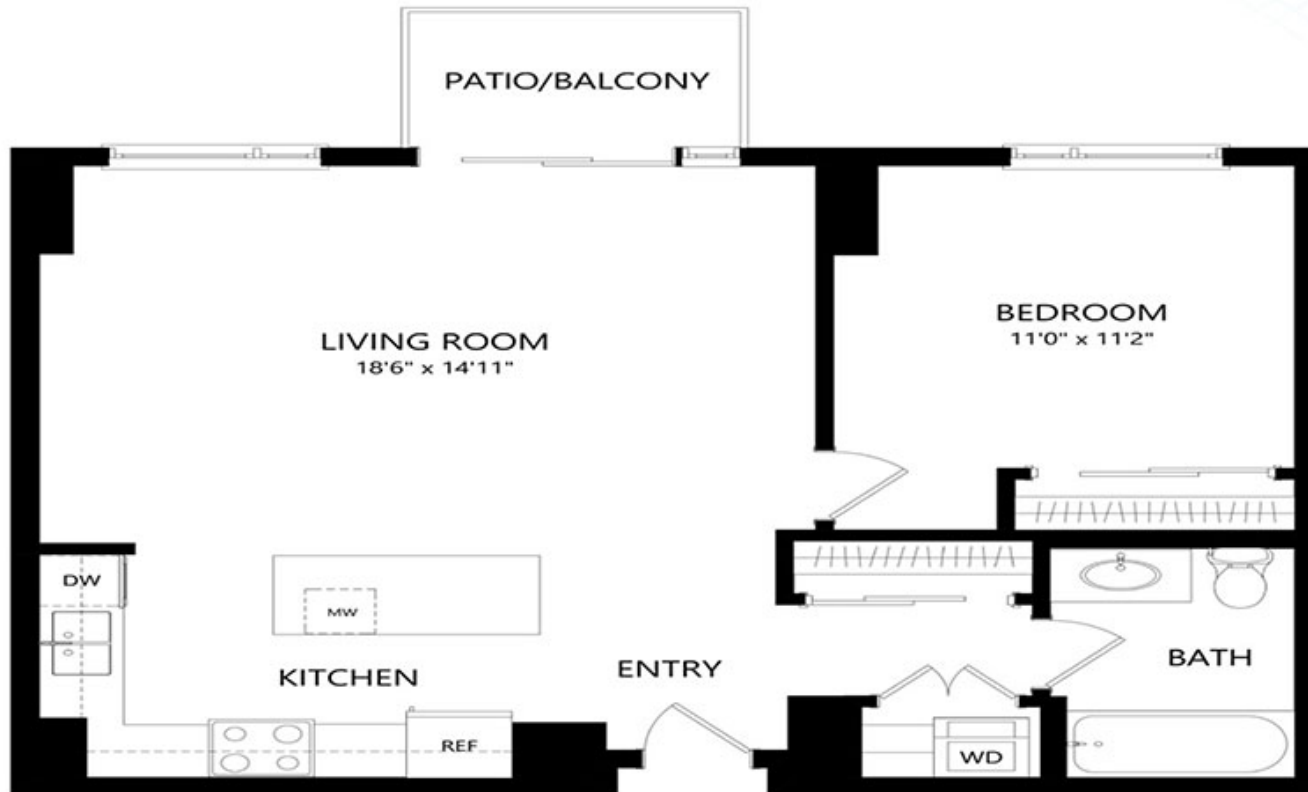

19 Twenty Apartments

1920 Brunswick Street, Halifax, NS

Co - 1 BEDROOM - 671 SQUARE FEET

All dimensions are approximate. Sizes and specifications are subject to change without notice. E & O.E.
All illustrations are artist's concept. Actual usable floor space may vary slightly from stated floor area.

19 Twenty Apartments

1920 Brunswick Street, Halifax, NS

C1 - 1 BEDROOM - 747 SQUARE FEET

All dimensions are approximate. Sizes and specifications are subject to change without notice. E & O.E.
All illustrations are artist's concept. Actual usable floor space may vary slightly from stated floor area.

19 Twenty Apartments

1920 Brunswick Street, Halifax, NS

C2 - 1 BEDROOM - 567 SQUARE FEET

All dimensions are approximate. Sizes and specifications are subject to change without notice. E & O.E.
All illustrations are artist's concept. Actual usable floor space may vary slightly from stated floor area.

19 Twenty Apartments

1920 Brunswick Street, Halifax, NS

C3 - 1 BEDROOM - 600 SQUARE FEET

All dimensions are approximate. Sizes and specifications are subject to change without notice. E & O.E.
All illustrations are artist's concept. Actual usable floor space may vary slightly from stated floor area.