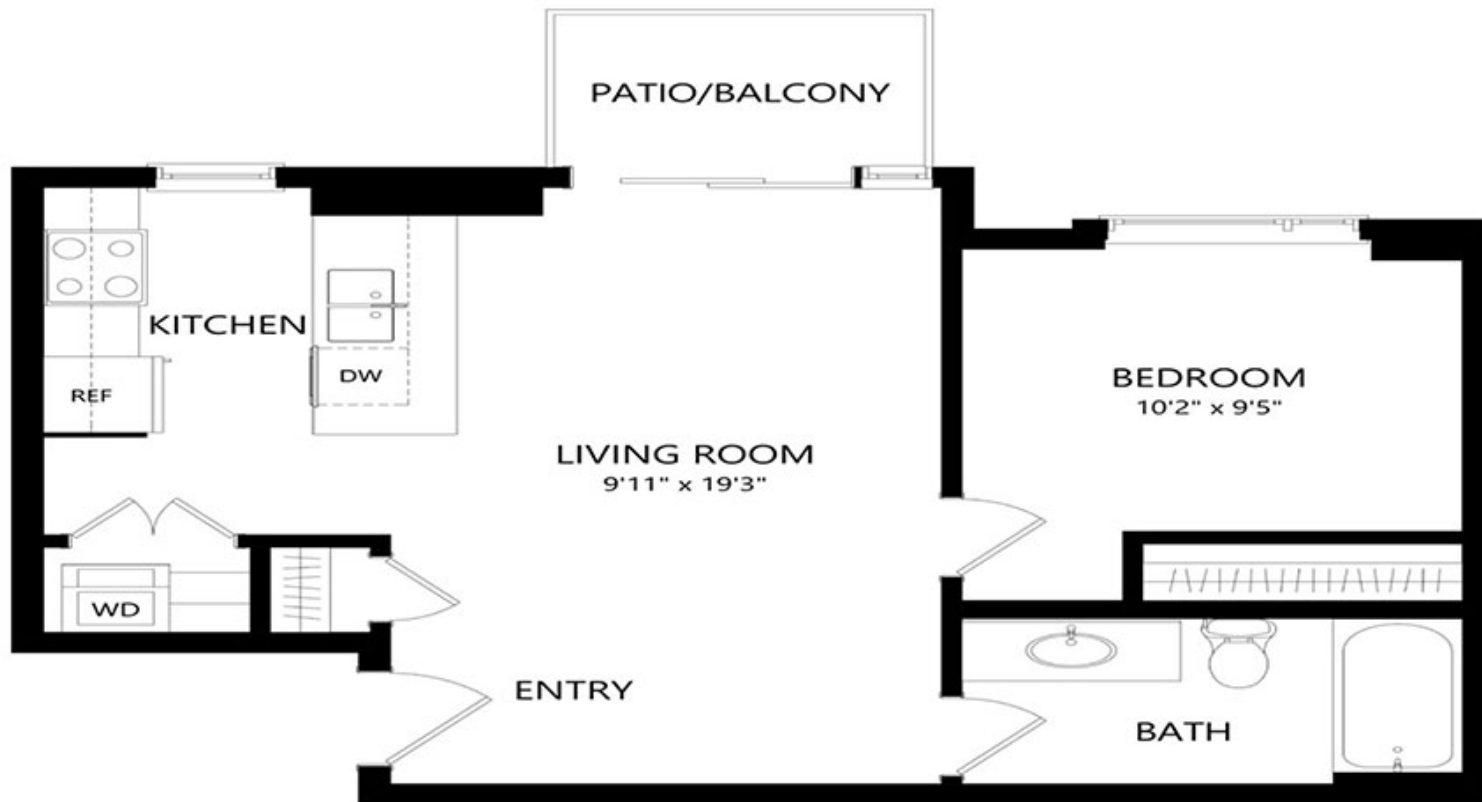

19 Twenty Apartments

1920 Brunswick Street, Halifax, NS

Co - 1 BEDROOM - 671 SQUARE FEET

All dimensions are approximate. Sizes and specifications are subject to change without notice. E & O.E.
All illustrations are artist's concept. Actual usable floor space may vary slightly from stated floor area.

19 Twenty Apartments

1920 Brunswick Street, Halifax, NS

C1 - 1 BEDROOM - 747 SQUARE FEET

All dimensions are approximate. Sizes and specifications are subject to change without notice. E & O.E.
All illustrations are artist's concept. Actual usable floor space may vary slightly from stated floor area.

19 Twenty Apartments

1920 Brunswick Street, Halifax, NS

C2 - 1 BEDROOM - 567 SQUARE FEET

All dimensions are approximate. Sizes and specifications are subject to change without notice. E & O.E.
All illustrations are artist's concept. Actual usable floor space may vary slightly from stated floor area.

19 Twenty Apartments

1920 Brunswick Street, Halifax, NS

C3 - 1 BEDROOM - 600 SQUARE FEET

All dimensions are approximate. Sizes and specifications are subject to change without notice. E & O.E.
All illustrations are artist's concept. Actual usable floor space may vary slightly from stated floor area.