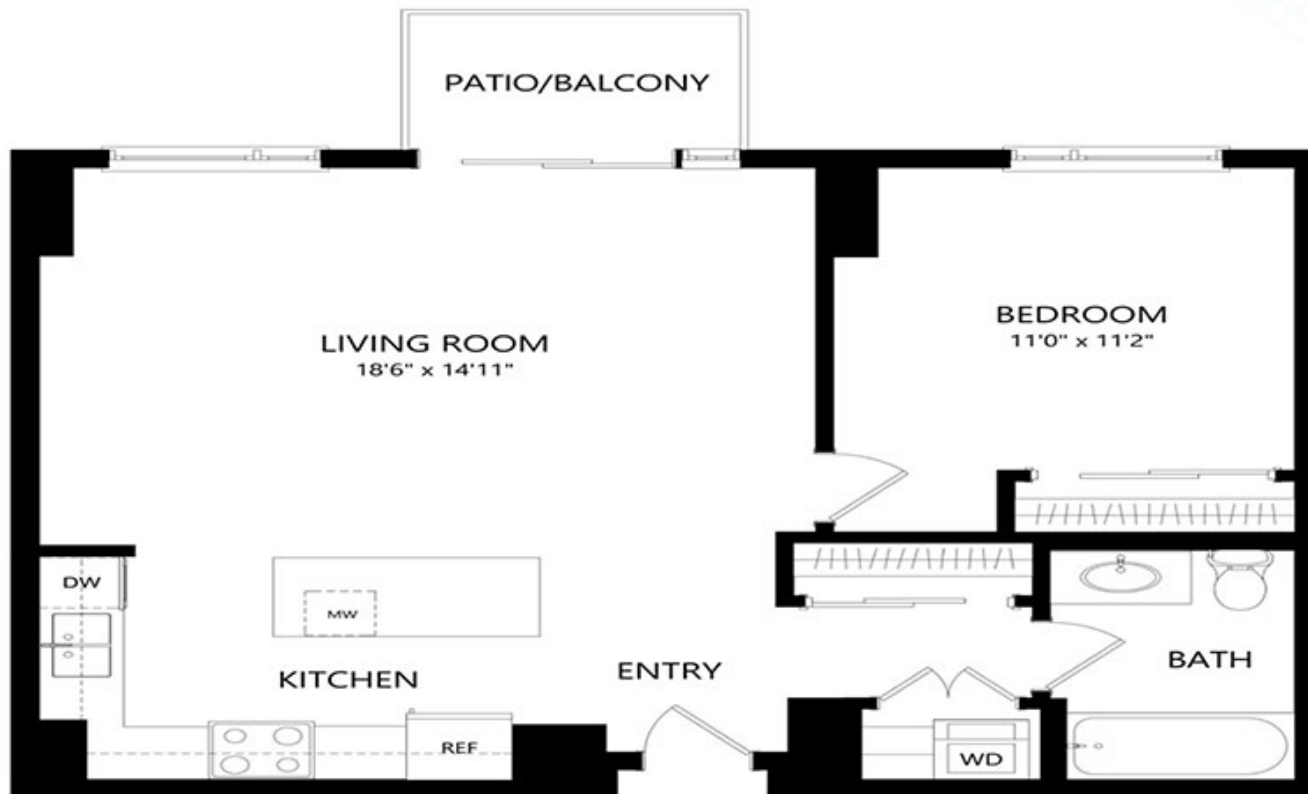

19 Twenty Apartments

1920 Brunswick Street, Halifax, NS

Co - 1 BEDROOM - 671 SQUARE FEET

All dimensions are approximate. Sizes and specifications are subject to change without notice. E & O.E.
All illustrations are artist's concept. Actual usable floor space may vary slightly from stated floor area.

19 Twenty Apartments

1920 Brunswick Street, Halifax, NS

C1 - 1 BEDROOM - 747 SQUARE FEET

All dimensions are approximate. Sizes and specifications are subject to change without notice. E & O.E.
All illustrations are artist's concept. Actual usable floor space may vary slightly from stated floor area.

19 Twenty Apartments

1920 Brunswick Street, Halifax, NS

C2 - 1 BEDROOM - 567 SQUARE FEET

All dimensions are approximate. Sizes and specifications are subject to change without notice. E & O.E.
All illustrations are artist's concept. Actual usable floor space may vary slightly from stated floor area.

19 Twenty Apartments

1920 Brunswick Street, Halifax, NS

C3 - 1 BEDROOM - 600 SQUARE FEET

All dimensions are approximate. Sizes and specifications are subject to change without notice. E & O.E.
All illustrations are artist's concept. Actual usable floor space may vary slightly from stated floor area.