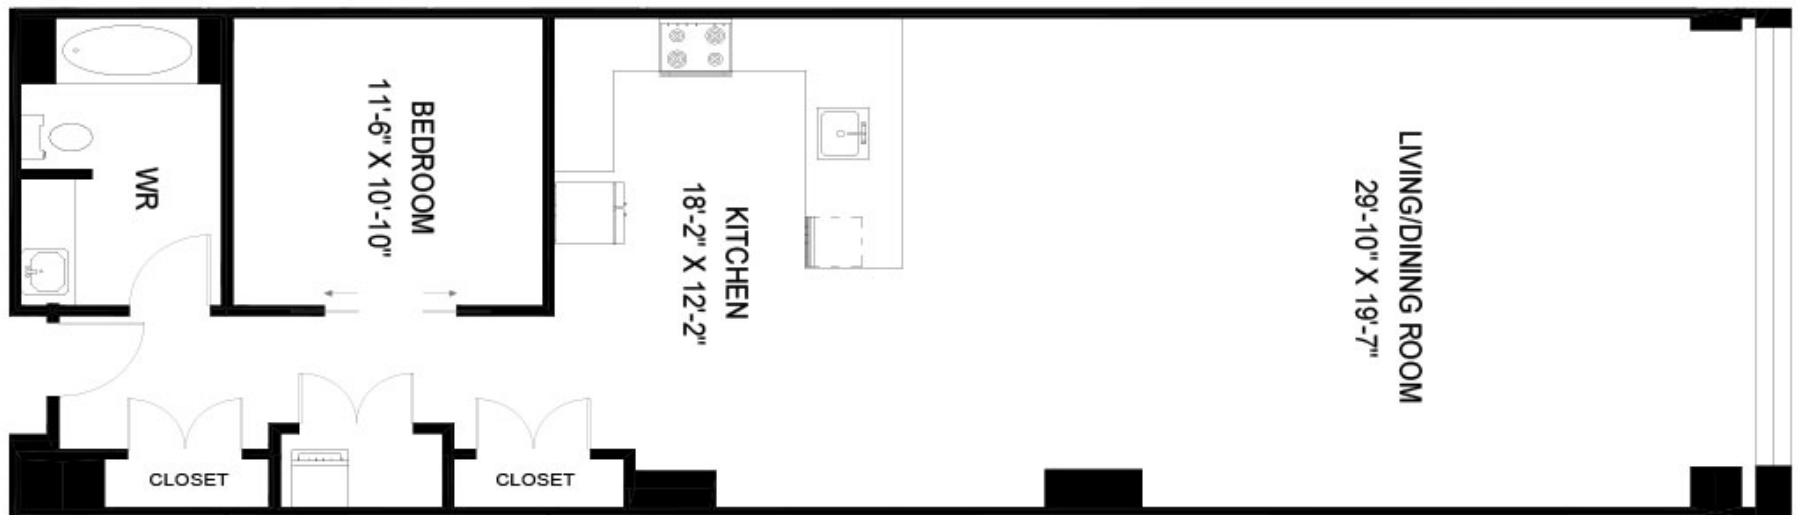

Halifax Apartments - The Plaza

1881 Brunswick Street, Halifax, NS

UNIT 03B - 1 BEDROOM - 767 SQUARE FEET

All dimensions are approximate. Sizes and specifications are subject to change without notice. E & O.E.
All illustrations are artist's concept. Actual usable floor space may vary slightly from stated floor area.

Halifax Apartments - The Plaza

1881 Brunswick Street, Halifax, NS

UNIT 04 - 1 BEDROOM - 1,244 SQUARE FEET

All dimensions are approximate. Sizes and specifications are subject to change without notice. E & O.E.
All illustrations are artist's concept. Actual usable floor space may vary slightly from stated floor area.

Halifax Apartments - The Plaza

1881 Brunswick Street, Halifax, NS

UNIT 04A - 1 BEDROOM - 766 SQUARE FEET

All dimensions are approximate. Sizes and specifications are subject to change without notice. E & O.E.
All illustrations are artist's concept. Actual usable floor space may vary slightly from stated floor area.

Halifax Apartments - The Plaza

1881 Brunswick Street, Halifax, NS

UNIT 01A - 2 BEDROOM - 1,014 SQUARE FEET

All dimensions are approximate. Sizes and specifications are subject to change without notice. E & O.E.
All illustrations are artist's concept. Actual usable floor space may vary slightly from stated floor area.