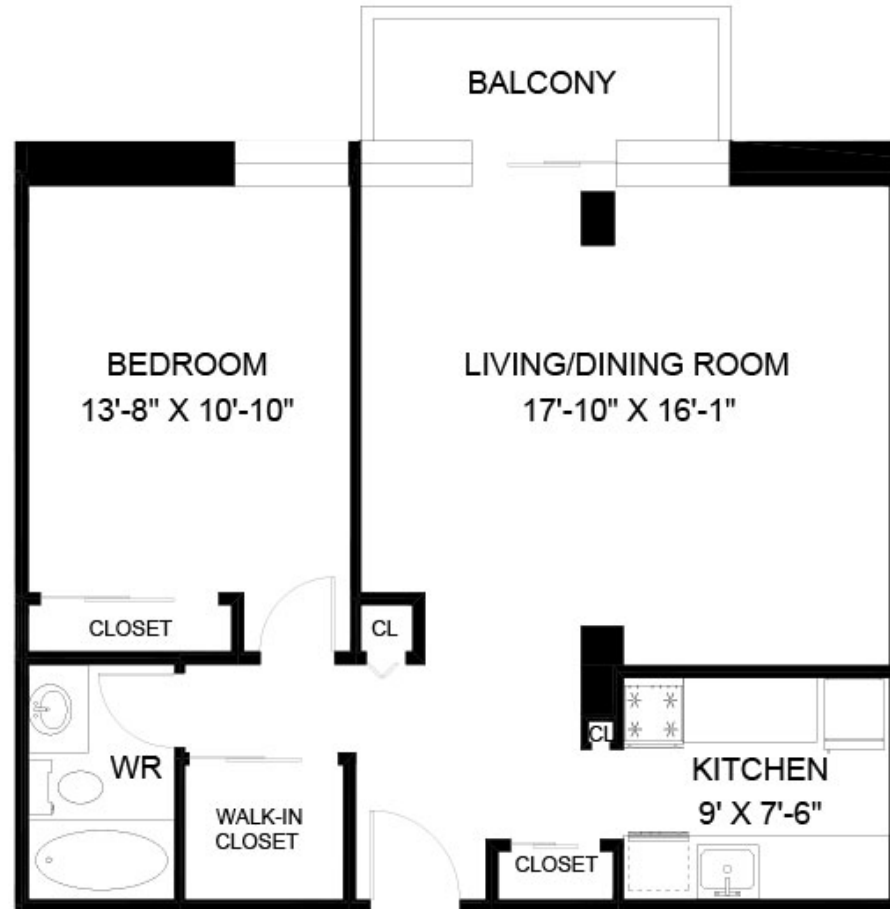

Halifax Apartments - The Plaza

1881 Brunswick Street, Halifax, NS

UNIT 03A - 1 BEDROOM - 767 SQUARE FEET

All dimensions are approximate. Sizes and specifications are subject to change without notice. E & O.E.
All illustrations are artist's concept. Actual usable floor space may vary slightly from stated floor area.

Halifax Apartments - The Plaza

1881 Brunswick Street, Halifax, NS

UNIT 03B - 1 BEDROOM - 767 SQUARE FEET

All dimensions are approximate. Sizes and specifications are subject to change without notice. E & O.E.
All illustrations are artist's concept. Actual usable floor space may vary slightly from stated floor area.

Halifax Apartments - The Plaza

1881 Brunswick Street, Halifax, NS

UNIT 04 - 1 BEDROOM - 1,244 SQUARE FEET

All dimensions are approximate. Sizes and specifications are subject to change without notice. E & O.E.
All illustrations are artist's concept. Actual usable floor space may vary slightly from stated floor area.

Halifax Apartments - The Plaza

1881 Brunswick Street, Halifax, NS

UNIT 04A - 1 BEDROOM - 766 SQUARE FEET

All dimensions are approximate. Sizes and specifications are subject to change without notice. E & O.E.
All illustrations are artist's concept. Actual usable floor space may vary slightly from stated floor area.