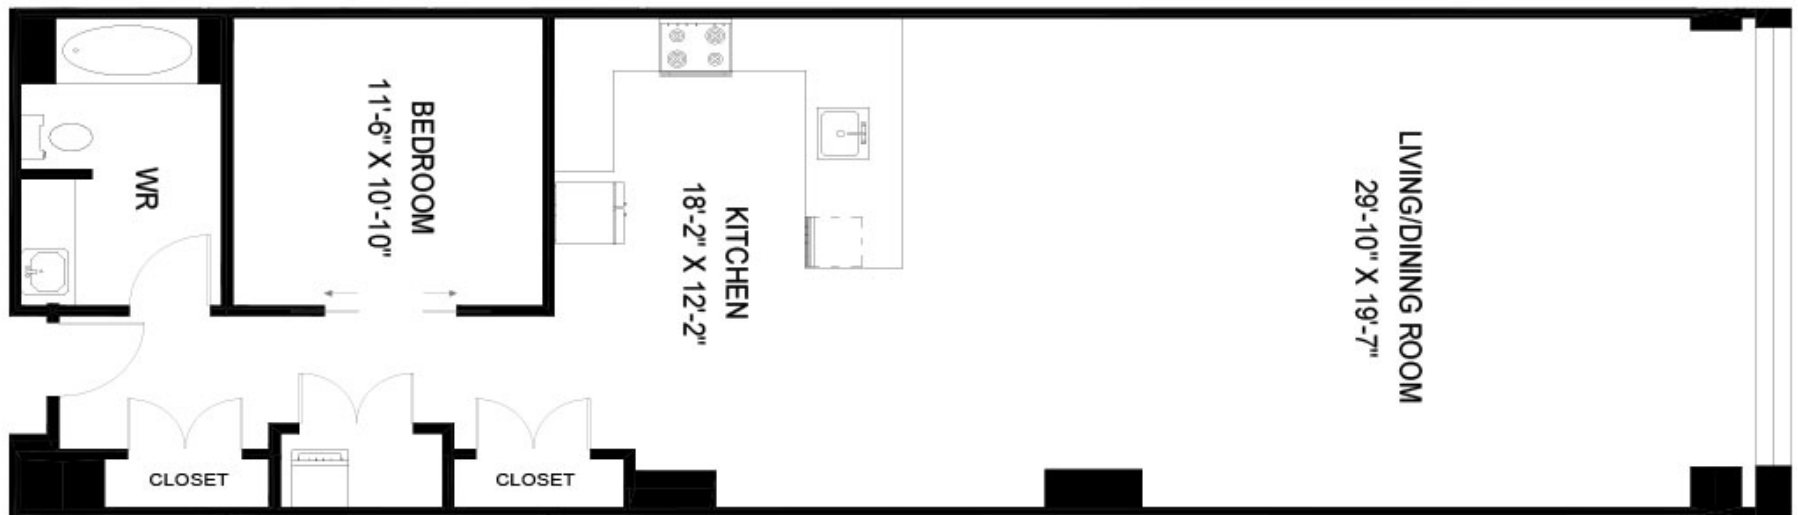

Halifax Apartments - The Plaza

1881 Brunswick Street, Halifax, NS

UNIT 03A - 1 BEDROOM - 767 SQUARE FEET

All dimensions are approximate. Sizes and specifications are subject to change without notice. E & O.E.
All illustrations are artist's concept. Actual usable floor space may vary slightly from stated floor area.

Halifax Apartments - The Plaza

1881 Brunswick Street, Halifax, NS

UNIT 03B - 1 BEDROOM - 767 SQUARE FEET

All dimensions are approximate. Sizes and specifications are subject to change without notice. E & O.E.
All illustrations are artist's concept. Actual usable floor space may vary slightly from stated floor area.

Halifax Apartments - The Plaza

1881 Brunswick Street, Halifax, NS

UNIT 04 - 1 BEDROOM - 1,244 SQUARE FEET

All dimensions are approximate. Sizes and specifications are subject to change without notice. E & O.E.
All illustrations are artist's concept. Actual usable floor space may vary slightly from stated floor area.

Halifax Apartments - The Plaza

1881 Brunswick Street, Halifax, NS

UNIT 04A - 1 BEDROOM - 766 SQUARE FEET

All dimensions are approximate. Sizes and specifications are subject to change without notice. E & O.E.
All illustrations are artist's concept. Actual usable floor space may vary slightly from stated floor area.