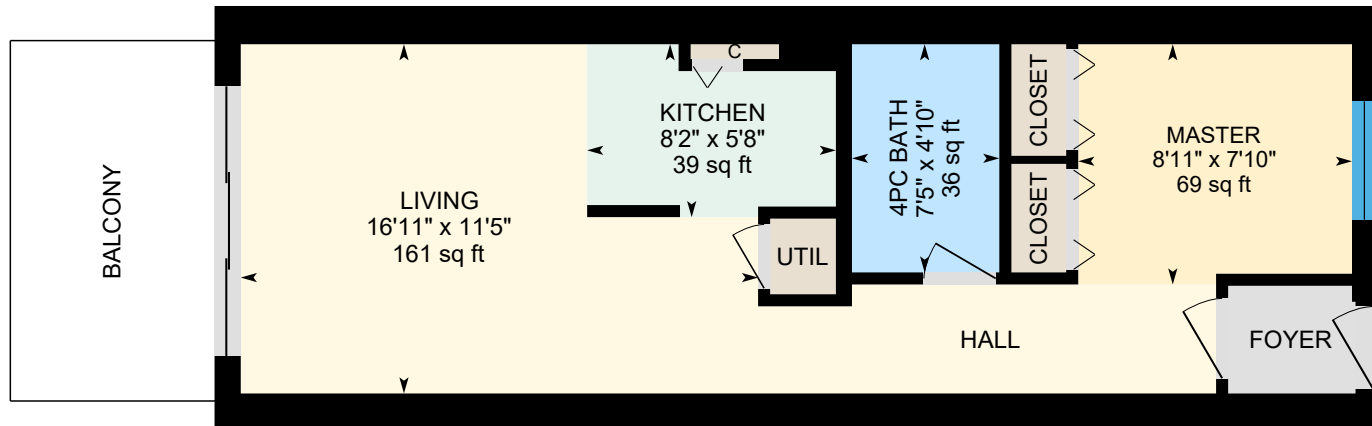

1 Bedroom - 5199 Rue Sherbrooke E, Montréal, QC

1st Floor Total Exterior Area 767 sq ft
Total Interior Area 625 sq ft

All dimensions are approximate. Sizes and specifications are subject to change without notice. E & O.E. All illustrations are artist's concept. Actual usable floor space may vary slightly from stated floor area.

Toutes les dimensions sont approximatives. Les grandeurs et les spécifications sont modifiables sans préavis. SEO. Toutes les illustrations sont des vues d'artiste. L'espace utile véritable des planchers peut varier légèrement des aires de plancher stipulées.

CANADIAN APARTMENT
PROPERTIES • REIT

1 Bedroom - 5199 Rue Sherbrooke E, Montréal, QC

Total Exterior Area 540 sq ft
Total Interior Area 415 sq ft

All dimensions are approximate. Sizes and specifications are subject to change without notice. E & O.E. All illustrations are artist's concept. Actual usable floor space may vary slightly from stated floor area.

CANADIAN APARTMENT
PROPERTIES • REIT

2 Bedroom - 5199 Rue Sherbrooke E, Montréal, QC

19th Floor Total Exterior Area 1336 sq ft
Total Interior Area 1146 sq ft

All dimensions are approximate. Sizes and specifications are subject to change without notice. E & O.E. All illustrations are artist's concept. Actual usable floor space may vary slightly from stated floor area.