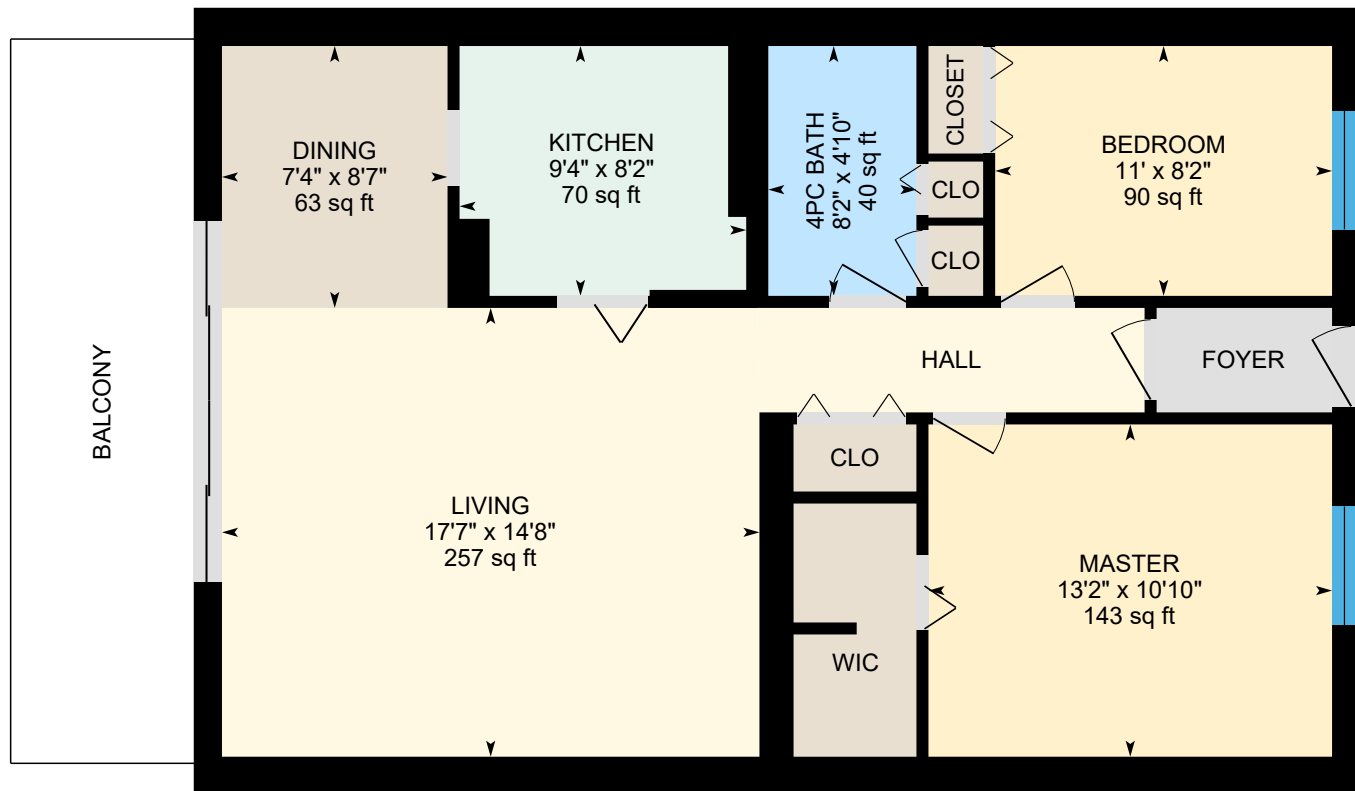

Toutes les dimensions sont approximatives. Les grandeurs et les spécifications sont modifiables sans préavis. SEO. Toutes les illustrations sont des vues d'artiste. L'espace utile véritable des planchers peut varier légèrement des aires de plancher stipulées.

CANADIAN APARTMENT
PROPERTIES • REIT

2 Bedroom - 5199 Rue Sherbrooke E, Montréal, QC

19th Floor Total Exterior Area 1336 sq ft
Total Interior Area 1146 sq ft

All dimensions are approximate. Sizes and specifications are subject to change without notice. E & O.E. All illustrations are artist's concept. Actual usable floor space may vary slightly from stated floor area.

CANADIAN APARTMENT
PROPERTIES • REIT

1 Bedroom - 5199 Rue Sherbrooke E, Montréal, QC

Total Exterior Area 997 sq ft
Total Interior Area 842 sq ft

All dimensions are approximate. Sizes and specifications are subject to change without notice. E & O.E. All illustrations are artist's concept. Actual usable floor space may vary slightly from stated floor area.