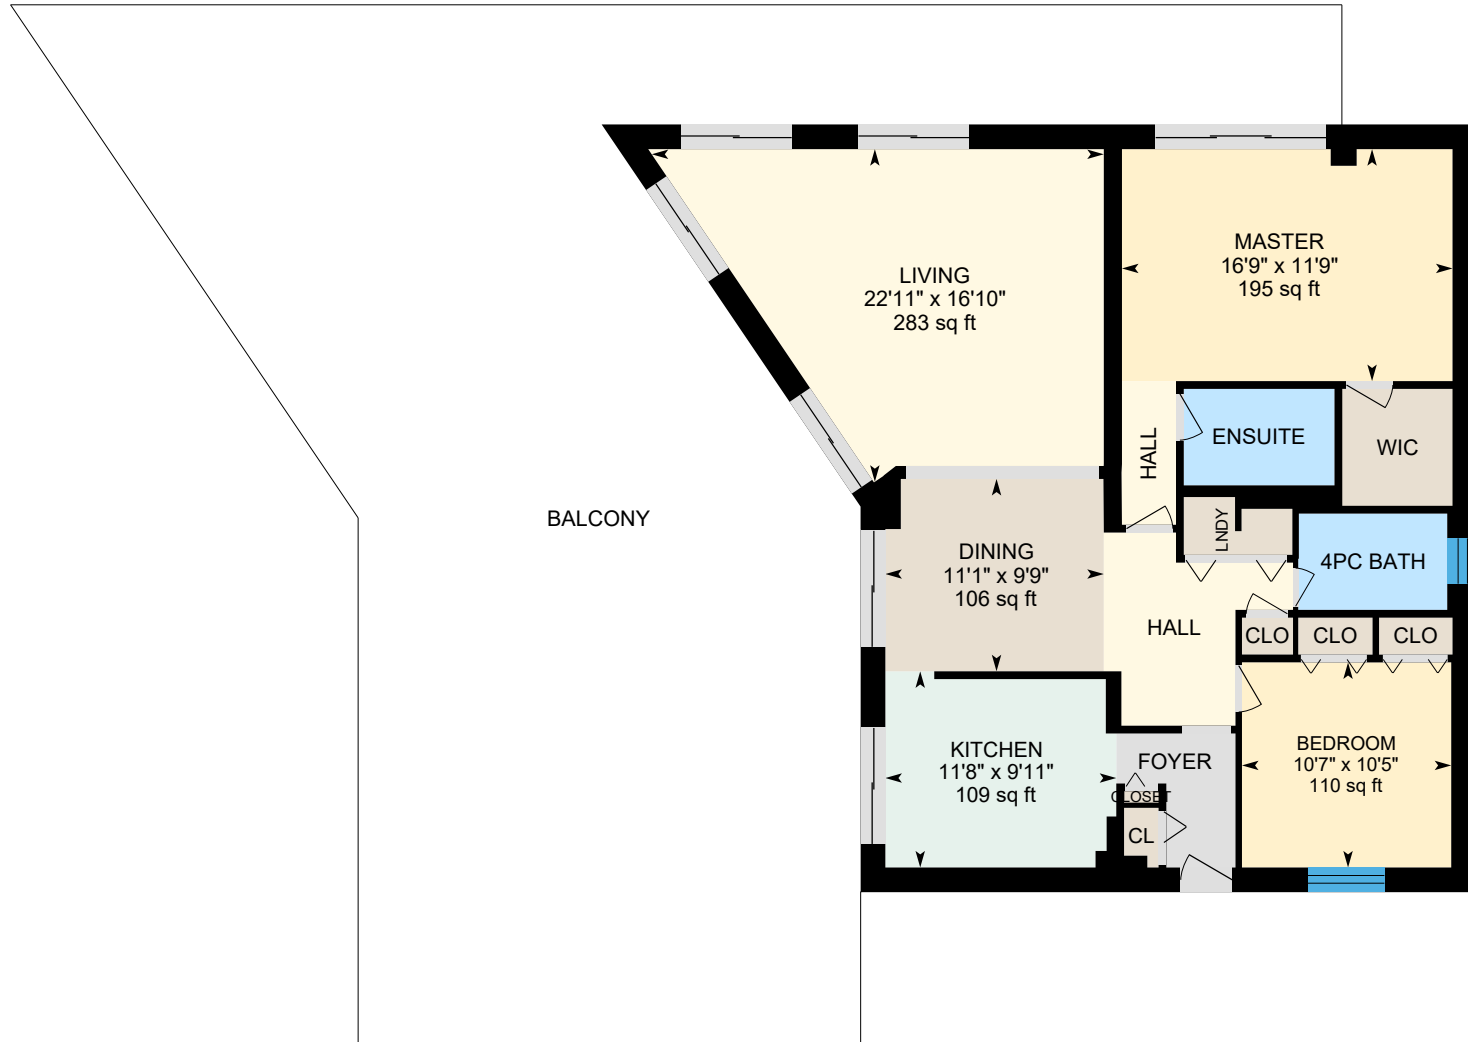

1 Bedroom - 5199 Rue Sherbrooke E, Montréal, QC

1st Floor Total Exterior Area 767 sq ft
Total Interior Area 625 sq ft

All dimensions are approximate. Sizes and specifications are subject to change without notice. E & O.E. All illustrations are artist's concept. Actual usable floor space may vary slightly from stated floor area.

CANADIAN APARTMENT
PROPERTIES • REIT

1 Bedroom - 5199 Rue Sherbrooke E, Montréal, QC

Total Exterior Area 540 sq ft
Total Interior Area 415 sq ft

All dimensions are approximate. Sizes and specifications are subject to change without notice. E & O.E. All illustrations are artist's concept. Actual usable floor space may vary slightly from stated floor area.

Toutes les dimensions sont approximatives. Les grandeurs et les spécifications sont modifiables sans préavis. SEO. Toutes les illustrations sont des vues d'artiste. L'espace utile véritable des planchers peut varier légèrement des aires de plancher stipulées.

CANADIAN APARTMENT
PROPERTIES • REIT

2 Bedroom - 5199 Rue Sherbrooke E, Montréal, QC

19th Floor Total Exterior Area 1336 sq ft
Total Interior Area 1146 sq ft

All dimensions are approximate. Sizes and specifications are subject to change without notice. E & O.E. All illustrations are artist's concept. Actual usable floor space may vary slightly from stated floor area.