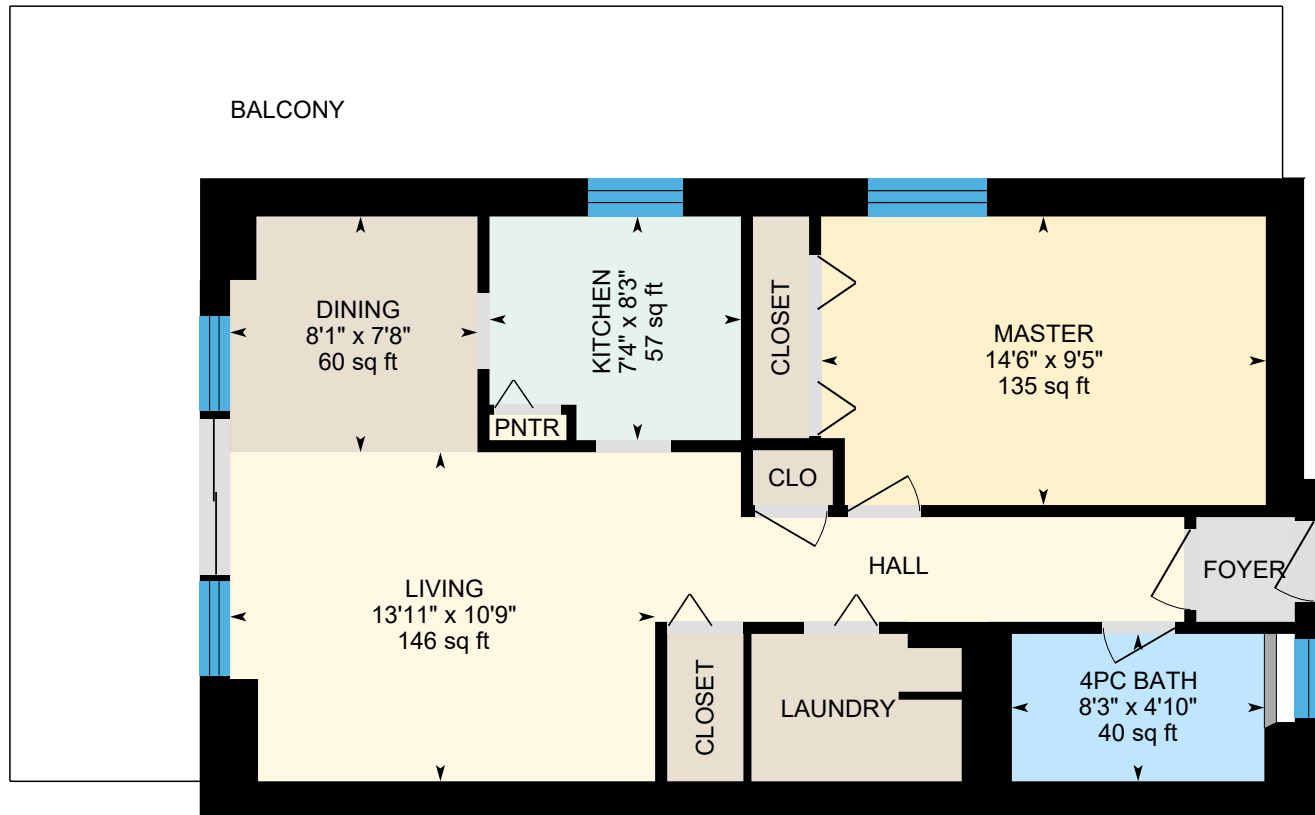

1 Bedroom - 5199 Rue Sherbrooke E, Montréal, QC

1st Floor Total Exterior Area 767 sq ft
Total Interior Area 625 sq ft

All dimensions are approximate. Sizes and specifications are subject to change without notice. E & O.E. All illustrations are artist's concept. Actual usable floor space may vary slightly from stated floor area.

Toutes les dimensions sont approximatives. Les grandeurs et les spécifications sont modifiables sans préavis. SEO. Toutes les illustrations sont des vues d'artiste. L'espace utile véritable des planchers peut varier légèrement des aires de plancher stipulées.

CANADIAN APARTMENT
PROPERTIES • REIT

1 Bedroom - 5199 Rue Sherbrooke E, Montréal, QC

Total Exterior Area 540 sq ft
Total Interior Area 415 sq ft

All dimensions are approximate. Sizes and specifications are subject to change without notice. E & O.E. All illustrations are artist's concept. Actual usable floor space may vary slightly from stated floor area.

CANADIAN APARTMENT
PROPERTIES • REIT

2 Bedroom - 5199 Rue Sherbrooke E, Montréal, QC

19th Floor Total Exterior Area 1336 sq ft
Total Interior Area 1146 sq ft

All dimensions are approximate. Sizes and specifications are subject to change without notice. E & O.E. All illustrations are artist's concept. Actual usable floor space may vary slightly from stated floor area.