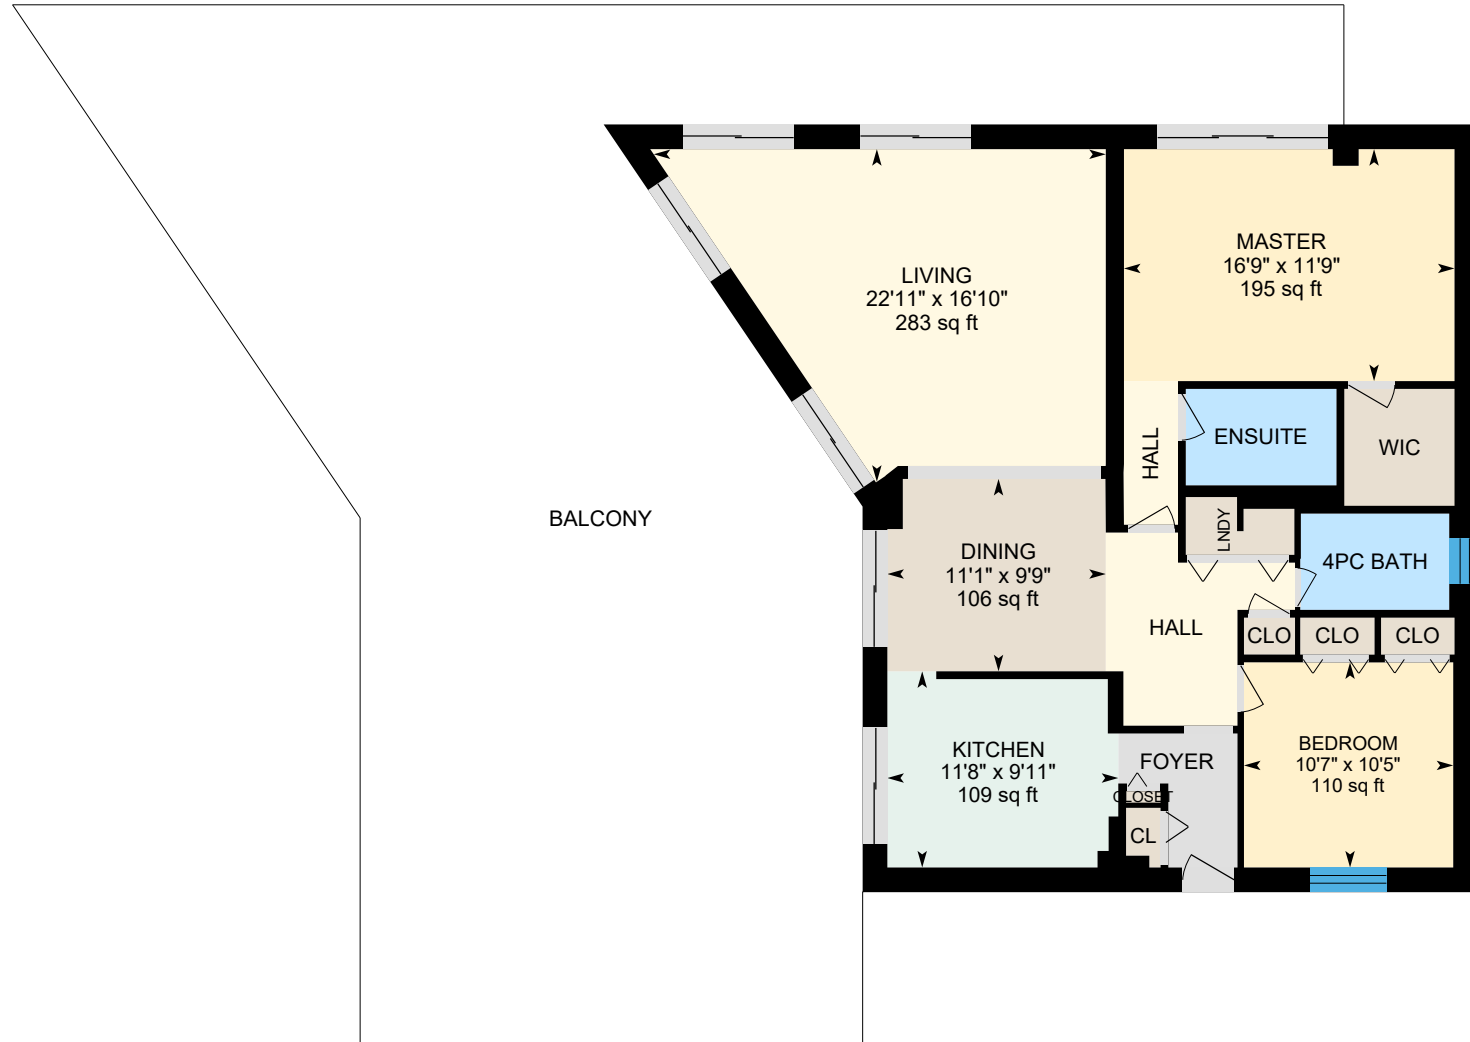

2 Bedroom - 5199 Rue Sherbrooke E, Montréal, QC

19th Floor Total Exterior Area 1336 sq ft
Total Interior Area 1146 sq ft

All dimensions are approximate. Sizes and specifications are subject to change without notice. E & O.E. All illustrations are artist's concept. Actual usable floor space may vary slightly from stated floor area.

Toutes les dimensions sont approximatives. Les grandeurs et les spécifications sont modifiables sans préavis. SEO. Toutes les illustrations sont des vues d'artiste. L'espace utile véritable des planchers peut varier légèrement des aires de plancher stipulées.

CANADIAN APARTMENT
PROPERTIES • REIT

1 Bedroom - 5199 Rue Sherbrooke E, Montréal, QC

Total Exterior Area 997 sq ft
Total Interior Area 842 sq ft

All dimensions are approximate. Sizes and specifications are subject to change without notice. E & O.E. All illustrations are artist's concept. Actual usable floor space may vary slightly from stated floor area.