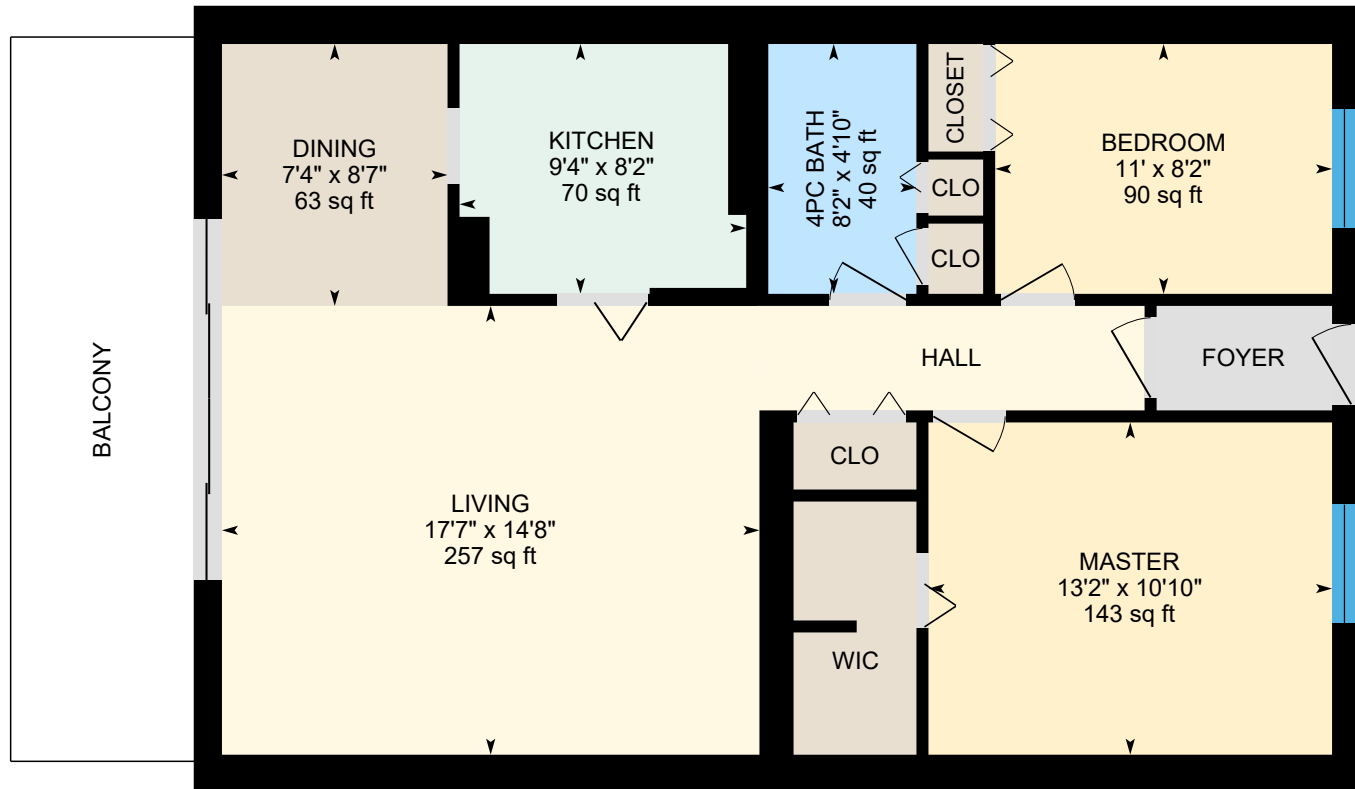

2 Bedroom - 5199 Rue Sherbrooke E, Montréal, QC

19th Floor Total Exterior Area 1336 sq ft
Total Interior Area 1146 sq ft

All dimensions are approximate. Sizes and specifications are subject to change without notice. E & O.E. All illustrations are artist's concept. Actual usable floor space may vary slightly from stated floor area.

Toutes les dimensions sont approximatives. Les grandeurs et les spécifications sont modifiables sans préavis. SEO. Toutes les illustrations sont des vues d'artiste. L'espace utile véritable des planchers peut varier légèrement des aires de plancher stipulées.

CANADIAN APARTMENT
PROPERTIES • REIT

1 Bedroom - 5199 Rue Sherbrooke E, Montréal, QC

Total Exterior Area 997 sq ft
Total Interior Area 842 sq ft

All dimensions are approximate. Sizes and specifications are subject to change without notice. E & O.E. All illustrations are artist's concept. Actual usable floor space may vary slightly from stated floor area.