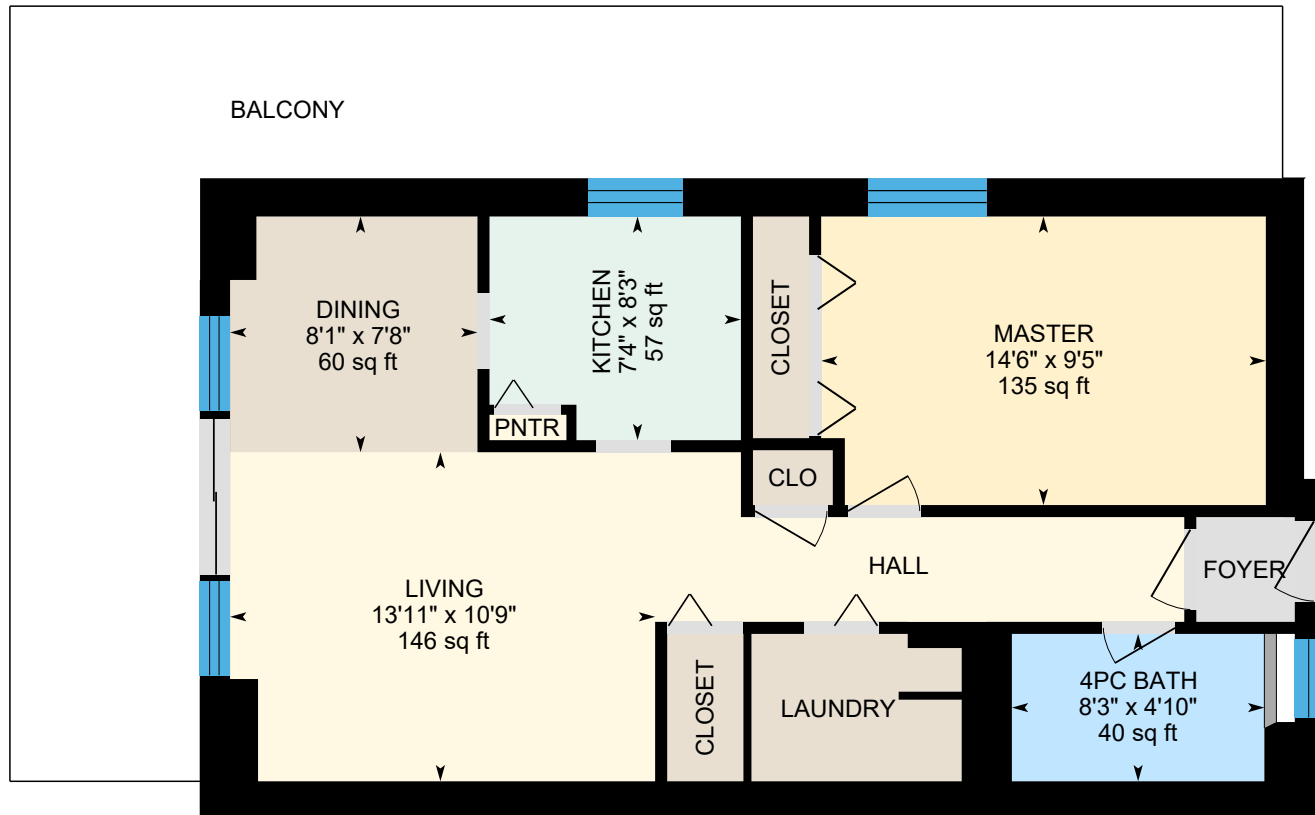

# 1 Bedroom - 5199 Rue Sherbrooke E, Montréal, QC

**1st Floor** Total Exterior Area 767 sq ft  
Total Interior Area 625 sq ft

All dimensions are approximate. Sizes and specifications are subject to change without notice. E & O.E. All illustrations are artist's concept. Actual usable floor space may vary slightly from stated floor area.

Toutes les dimensions sont approximatives. Les grandeurs et les spécifications sont modifiables sans préavis. SEO. Toutes les illustrations sont des vues d'artiste. L'espace utile véritable des planchers peut varier légèrement des aires de plancher stipulées.

# 1 Bedroom - 5199 Rue Sherbrooke E, Montréal, QC

Total Exterior Area 540 sq ft

Total Interior Area 415 sq ft

All dimensions are approximate. Sizes and specifications are subject to change without notice. E & O.E. All illustrations are artist's concept. Actual usable floor space may vary slightly from stated floor area.