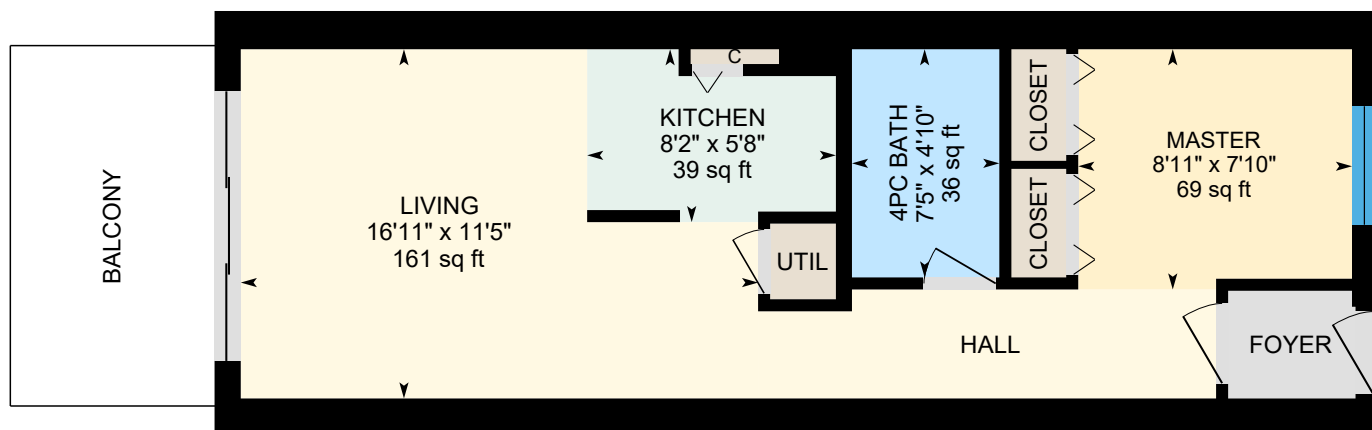

# 1 Bedroom - 5199 Rue Sherbrooke E, Montréal, QC

**1st Floor** Total Exterior Area 767 sq ft  
Total Interior Area 625 sq ft

All dimensions are approximate. Sizes and specifications are subject to change without notice. E & O.E. All illustrations are artist's concept. Actual usable floor space may vary slightly from stated floor area.

Toutes les dimensions sont approximatives. Les grandeurs et les spécifications sont modifiables sans préavis. SEO. Toutes les illustrations sont des vues d'artiste. L'espace utile véritable des planchers peut varier légèrement des aires de plancher stipulées.

# 1 Bedroom - 5199 Rue Sherbrooke E, Montréal, QC

Total Exterior Area 540 sq ft

Total Interior Area 415 sq ft

All dimensions are approximate. Sizes and specifications are subject to change without notice. E & O.E. All illustrations are artist's concept. Actual usable floor space may vary slightly from stated floor area.