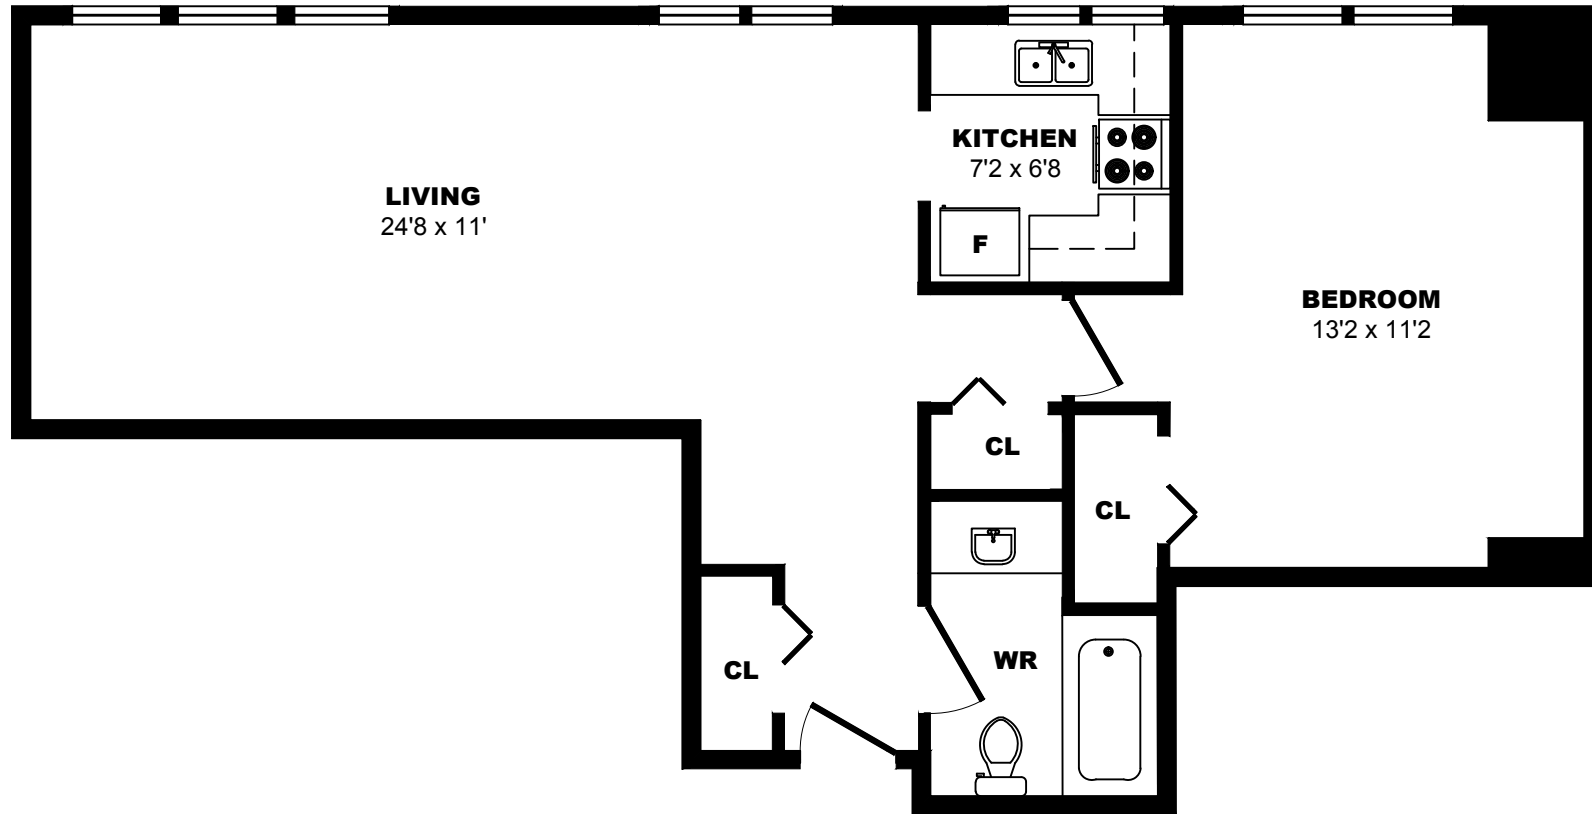

10250 Bois de Boulogne, Montreal - 1 Bdrm A, 510sf

All dimensions are approximate. Sizes and specifications are subject to change without notice E. & O. E.
All illustrations are artist's concept. Actual usable floor space may vary slightly from stated floor area.

10250 Bois de Boulogne, Montreal - 1 Bdrm B, 630sf

All dimensions are approximate. Sizes and specifications are subject to change without notice E. & O. E.
All illustrations are artist's concept. Actual usable floor space may vary slightly from stated floor area.

10250 Bois de Boulogne, Montreal - 1 Bdrm C, 620sf

All dimensions are approximate. Sizes and specifications are subject to change without notice E. & O. E.
All illustrations are artist's concept. Actual usable floor space may vary slightly from stated floor area.

10250 Bois de Boulogne, Montreal - 1 Bdrm D, 620sf

All dimensions are approximate. Sizes and specifications are subject to change without notice E. & O. E.
 All illustrations are artist's concept. Actual usable floor space may vary slightly from stated floor area.