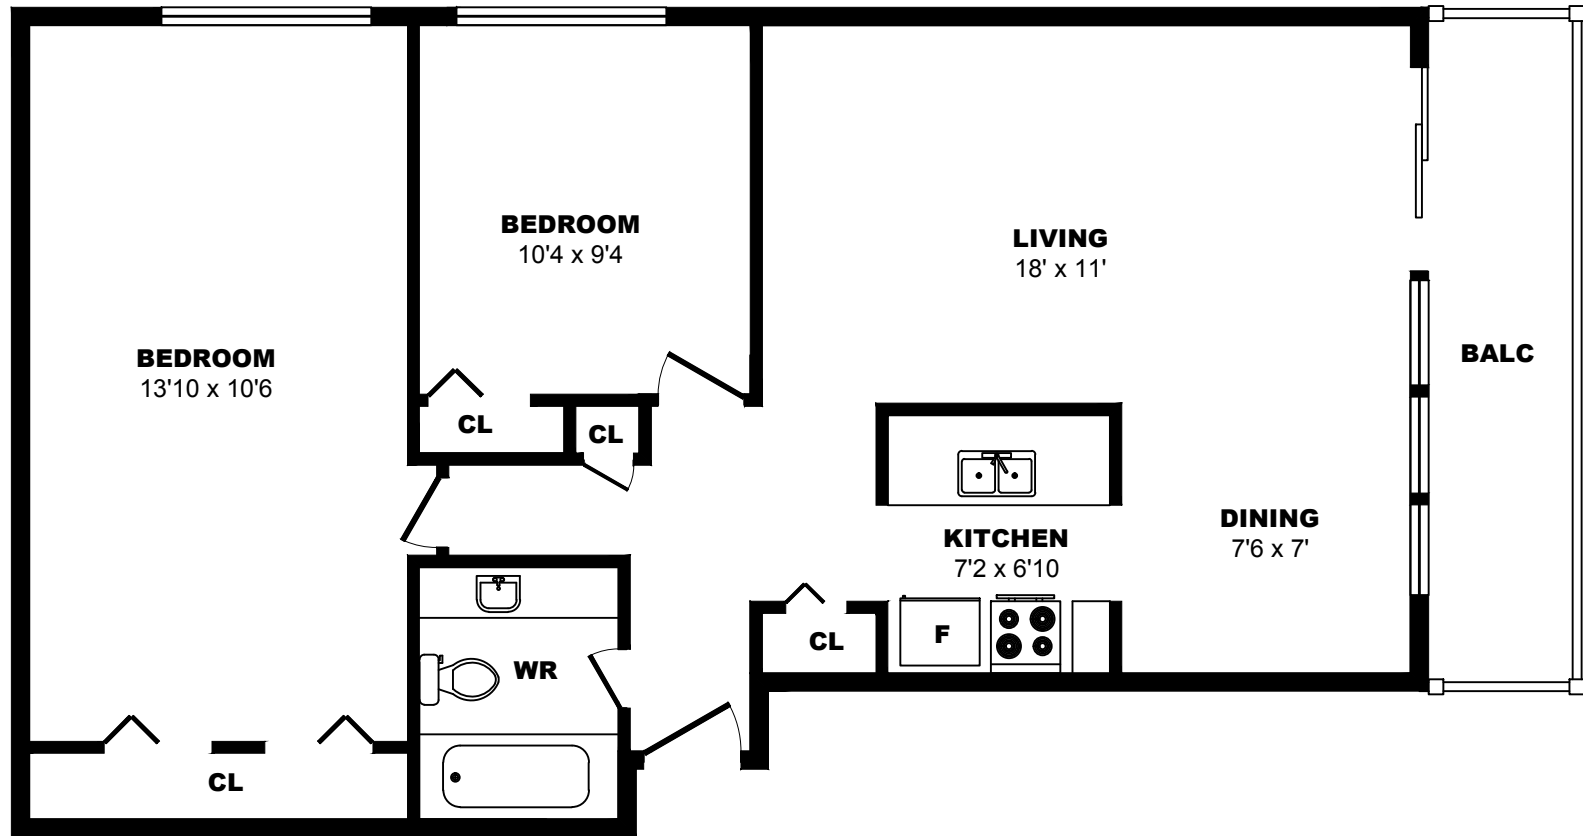

10250 Bois de Boulogne, Montreal - 1 Bdrm B, 630sf

All dimensions are approximate. Sizes and specifications are subject to change without notice E. & O. E.
All illustrations are artist's concept. Actual usable floor space may vary slightly from stated floor area.

10250 Bois de Boulogne, Montreal - 1 Bdrm C, 620sf

All dimensions are approximate. Sizes and specifications are subject to change without notice E. & O. E.
All illustrations are artist's concept. Actual usable floor space may vary slightly from stated floor area.

10250 Bois de Boulogne, Montreal - 1 Bdrm D, 620sf

All dimensions are approximate. Sizes and specifications are subject to change without notice E. & O. E.
 All illustrations are artist's concept. Actual usable floor space may vary slightly from stated floor area.

10250 Bois de Boulogne, Montreal - 2 Bdrm A, 790sf

All dimensions are approximate. Sizes and specifications are subject to change without notice E. & O. E.
All illustrations are artist's concept. Actual usable floor space may vary slightly from stated floor area.