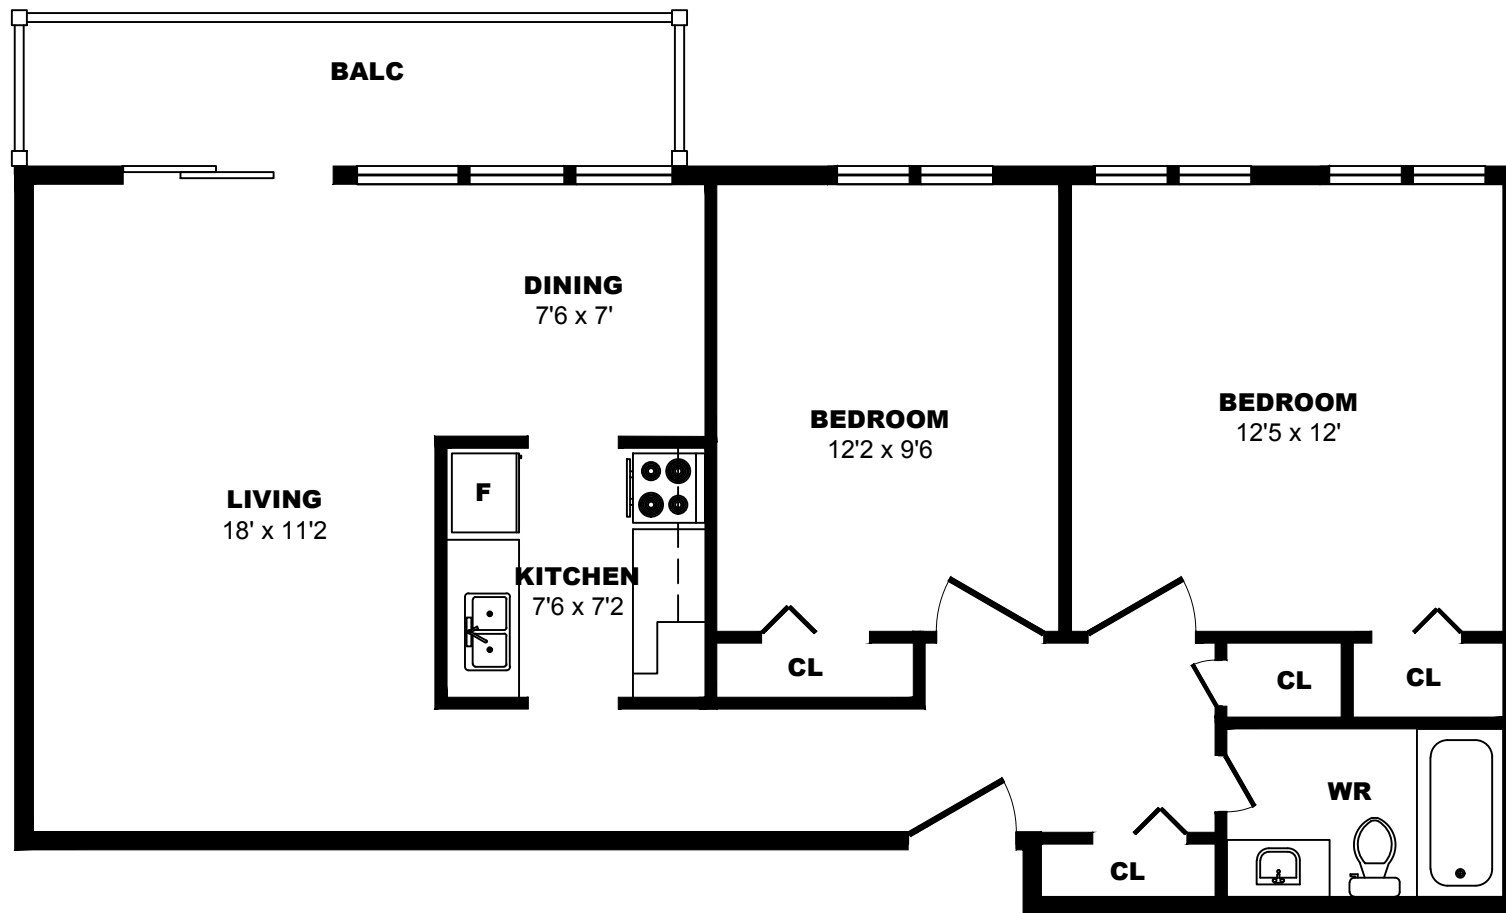

10250 Bois de Boulogne, Montreal - 1 Bdrm A, 510sf

All dimensions are approximate. Sizes and specifications are subject to change without notice E. & O. E.
All illustrations are artist's concept. Actual usable floor space may vary slightly from stated floor area.

10250 Bois de Boulogne, Montreal - 1 Bdrm B, 630sf

All dimensions are approximate. Sizes and specifications are subject to change without notice E. & O. E.
All illustrations are artist's concept. Actual usable floor space may vary slightly from stated floor area.

10250 Bois de Boulogne, Montreal - 1 Bdrm C, 620sf

All dimensions are approximate. Sizes and specifications are subject to change without notice E. & O. E.
All illustrations are artist's concept. Actual usable floor space may vary slightly from stated floor area.

10250 Bois de Boulogne, Montreal - 1 Bdrm D, 620sf

All dimensions are approximate. Sizes and specifications are subject to change without notice E. & O. E.
 All illustrations are artist's concept. Actual usable floor space may vary slightly from stated floor area.