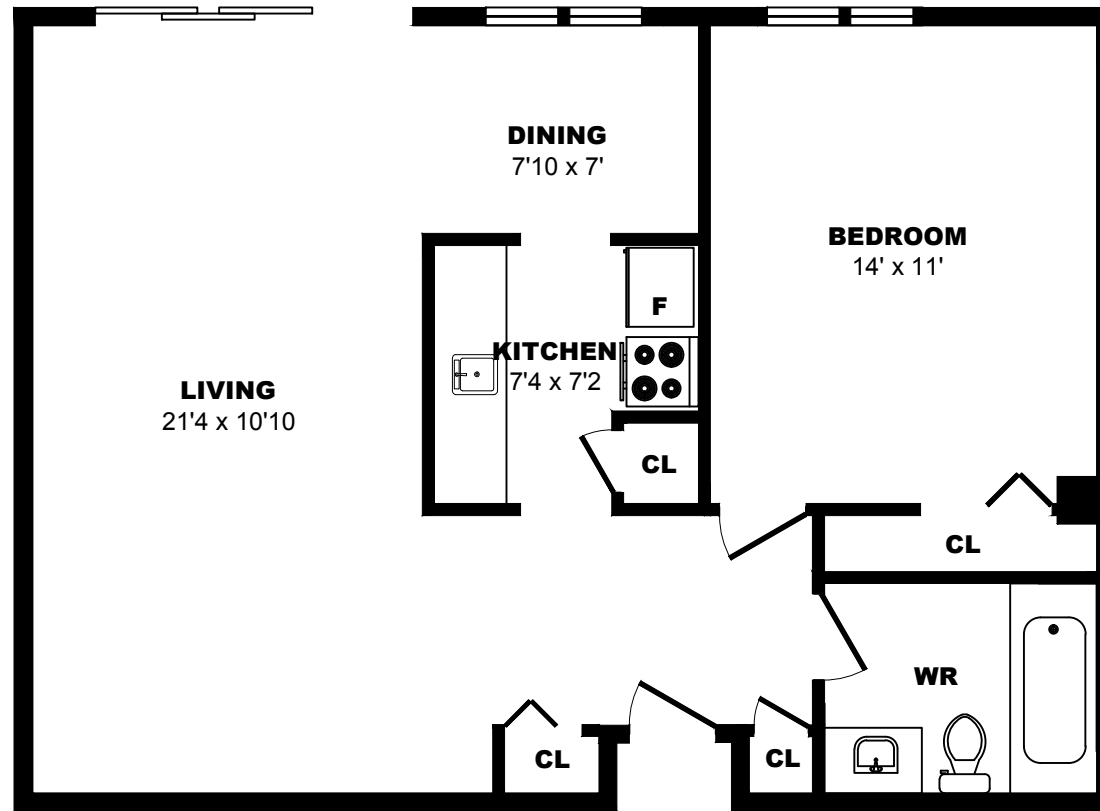

10250 Bois de Boulogne, Montreal - 1 Bdrm A, 510sf

All dimensions are approximate. Sizes and specifications are subject to change without notice E. & O. E.
All illustrations are artist's concept. Actual usable floor space may vary slightly from stated floor area.

10250 Bois de Boulogne, Montreal - 1 Bdrm B, 630sf

All dimensions are approximate. Sizes and specifications are subject to change without notice E. & O. E.
All illustrations are artist's concept. Actual usable floor space may vary slightly from stated floor area.

10250 Bois de Boulogne, Montreal - 1 Bdrm C, 620sf

All dimensions are approximate. Sizes and specifications are subject to change without notice E. & O. E.
All illustrations are artist's concept. Actual usable floor space may vary slightly from stated floor area.

10250 Bois de Boulogne, Montreal - 1 Bdrm D, 620sf

All dimensions are approximate. Sizes and specifications are subject to change without notice E. & O. E.
 All illustrations are artist's concept. Actual usable floor space may vary slightly from stated floor area.