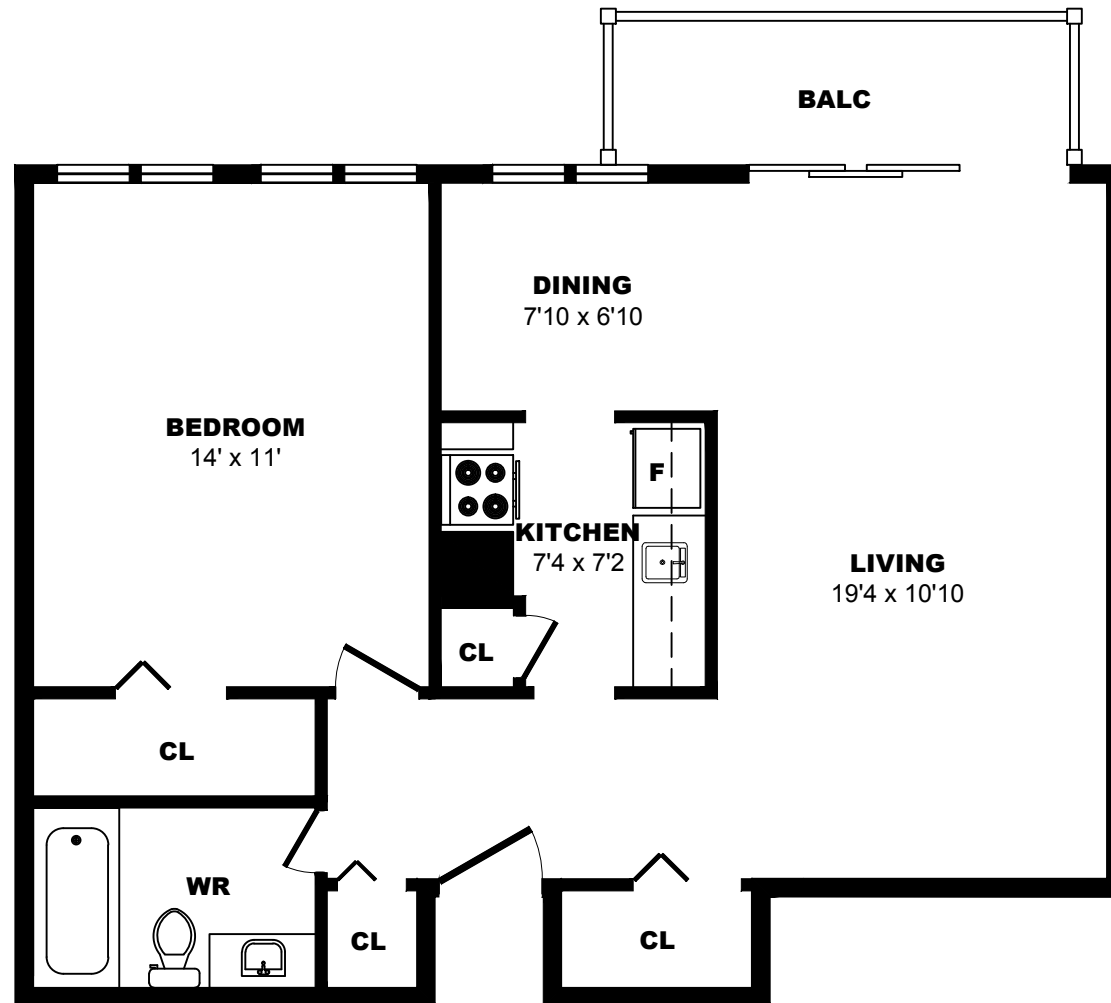

10250 Bois de Boulogne, Montreal - 1 Bdrm A, 510sf

All dimensions are approximate. Sizes and specifications are subject to change without notice E. & O. E.
All illustrations are artist's concept. Actual usable floor space may vary slightly from stated floor area.

10250 Bois de Boulogne, Montreal - 1 Bdrm B, 630sf

All dimensions are approximate. Sizes and specifications are subject to change without notice E. & O. E.
All illustrations are artist's concept. Actual usable floor space may vary slightly from stated floor area.

10250 Bois de Boulogne, Montreal - 1 Bdrm C, 620sf

All dimensions are approximate. Sizes and specifications are subject to change without notice E. & O. E.
All illustrations are artist's concept. Actual usable floor space may vary slightly from stated floor area.

10250 Bois de Boulogne, Montreal - 1 Bdrm D, 620sf

All dimensions are approximate. Sizes and specifications are subject to change without notice E. & O. E.
 All illustrations are artist's concept. Actual usable floor space may vary slightly from stated floor area.