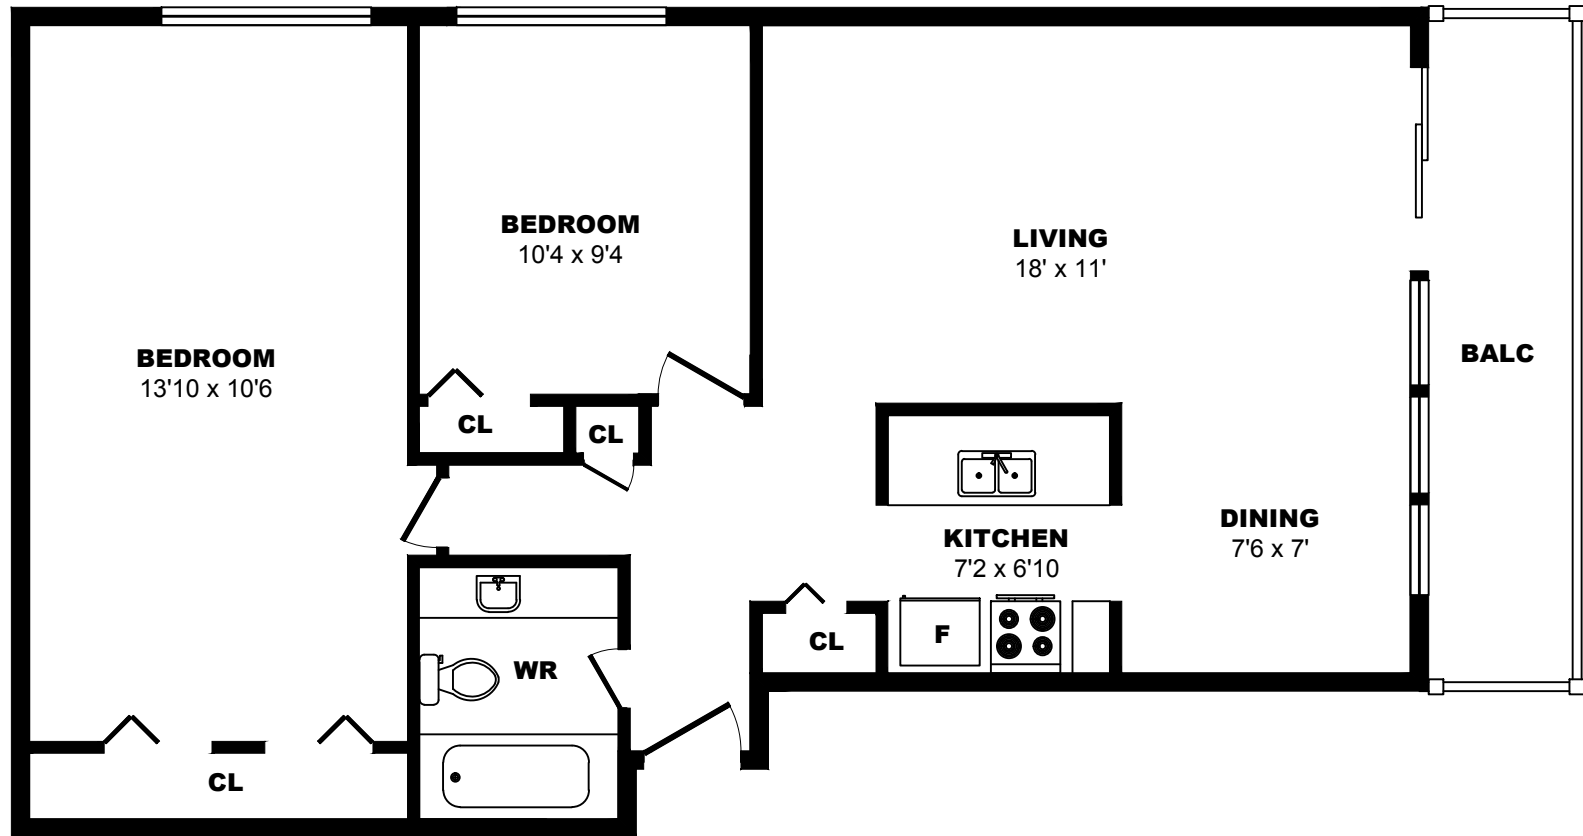

## 10250 Bois de Boulogne, Montreal - 2 Bdrm A, 790sf

All dimensions are approximate. Sizes and specifications are subject to change without notice E. & O. E.  
All illustrations are artist's concept. Actual usable floor space may vary slightly from stated floor area.

## 10250 Bois de Boulogne, Montreal - 2 Bdrm B, 760sf

All dimensions are approximate. Sizes and specifications are subject to change without notice E. & O. E.  
All illustrations are artist's concept. Actual usable floor space may vary slightly from stated floor area.