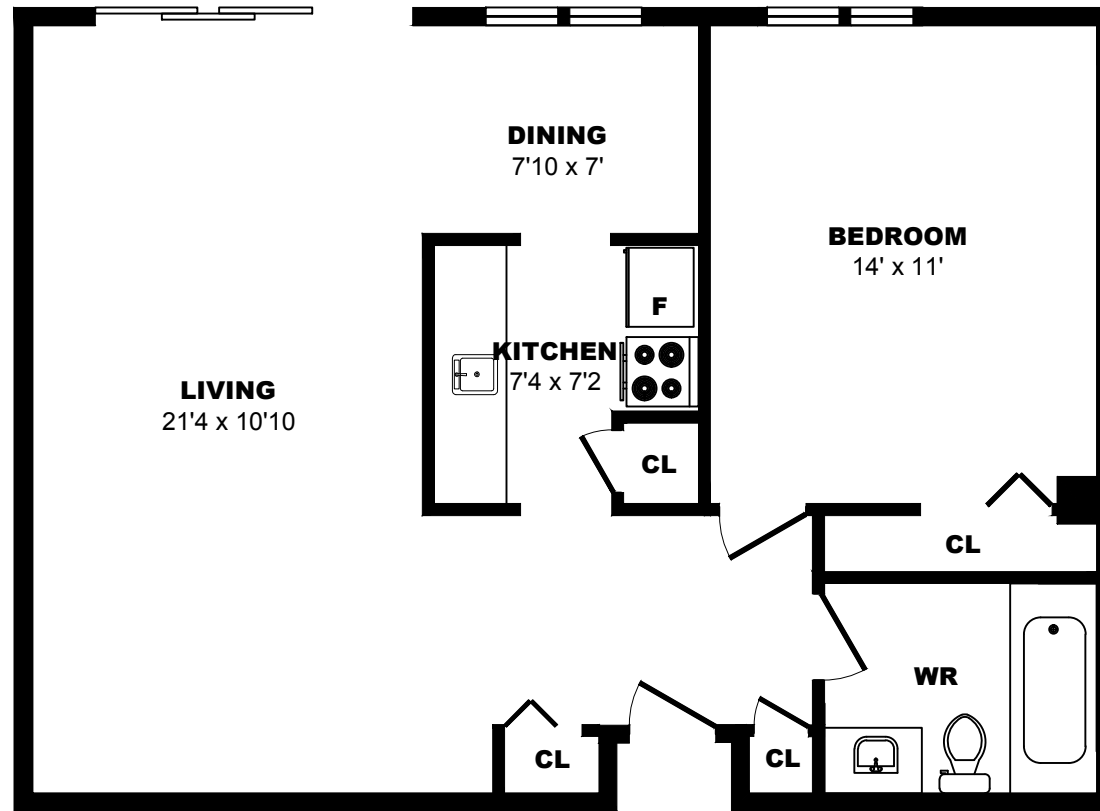

## 10250 Bois de Boulogne, Montreal - 1 Bdrm A, 510sf

All dimensions are approximate. Sizes and specifications are subject to change without notice E. & O. E.  
All illustrations are artist's concept. Actual usable floor space may vary slightly from stated floor area.

## 10250 Bois de Boulogne, Montreal - 1 Bdrm B, 630sf

All dimensions are approximate. Sizes and specifications are subject to change without notice E. & O. E.  
All illustrations are artist's concept. Actual usable floor space may vary slightly from stated floor area.

## 10250 Bois de Boulogne, Montreal - 1 Bdrm C, 620sf

All dimensions are approximate. Sizes and specifications are subject to change without notice E. & O. E.  
All illustrations are artist's concept. Actual usable floor space may vary slightly from stated floor area.

## 10250 Bois de Boulogne, Montreal - 1 Bdrm D, 620sf

All dimensions are approximate. Sizes and specifications are subject to change without notice E. & O. E.  
 All illustrations are artist's concept. Actual usable floor space may vary slightly from stated floor area.