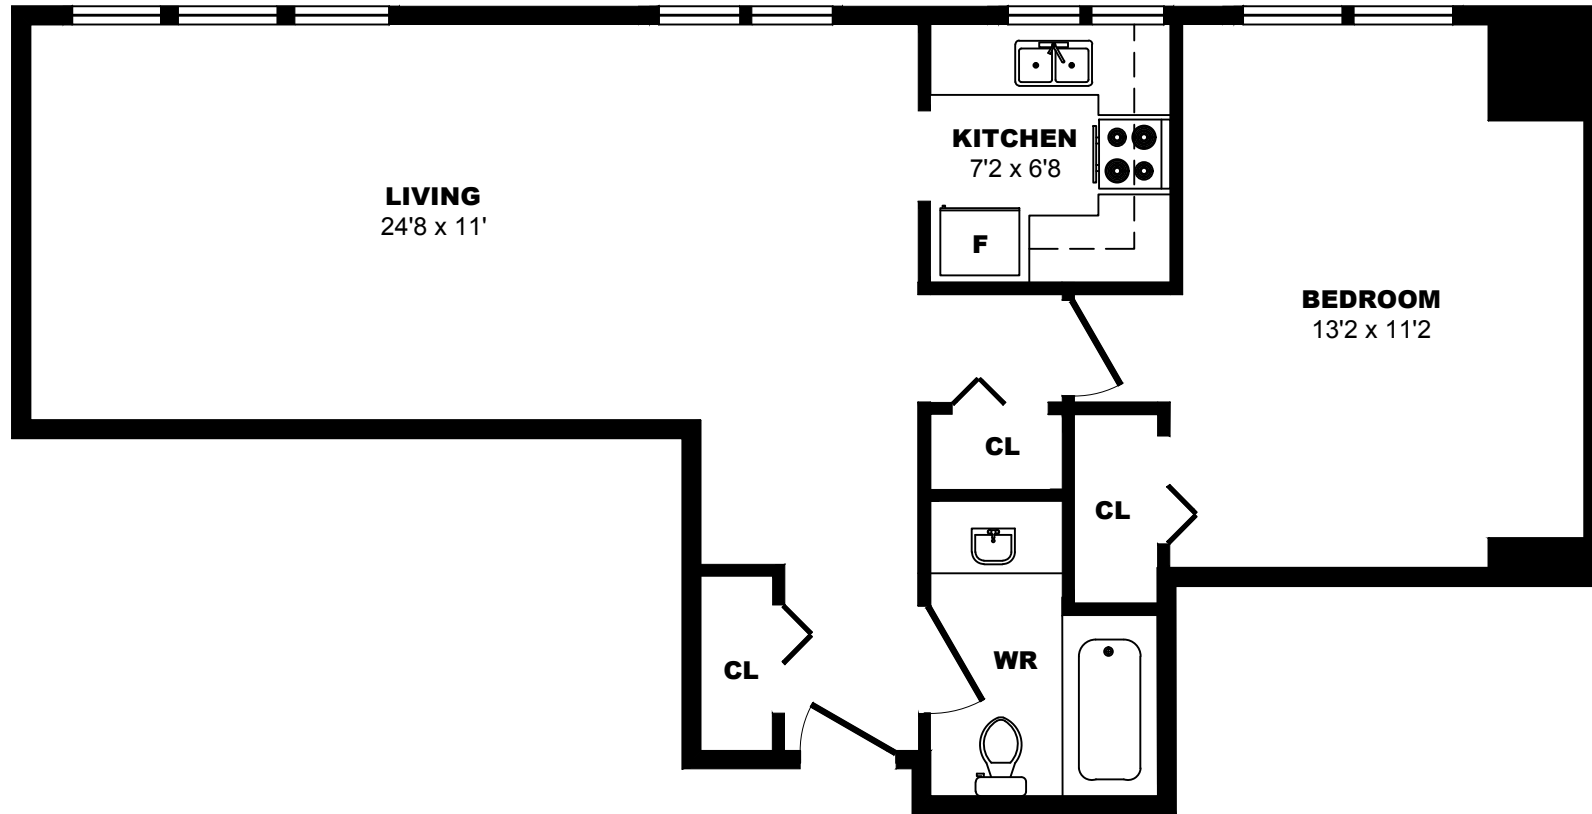

## 10250 Bois de Boulogne, Montreal - 1 Bdrm A, 510sf

All dimensions are approximate. Sizes and specifications are subject to change without notice E. & O. E.  
All illustrations are artist's concept. Actual usable floor space may vary slightly from stated floor area.

## 10250 Bois de Boulogne, Montreal - 1 Bdrm B, 630sf

All dimensions are approximate. Sizes and specifications are subject to change without notice E. & O. E.  
All illustrations are artist's concept. Actual usable floor space may vary slightly from stated floor area.

## 10250 Bois de Boulogne, Montreal - 1 Bdrm C, 620sf

All dimensions are approximate. Sizes and specifications are subject to change without notice E. & O. E.  
All illustrations are artist's concept. Actual usable floor space may vary slightly from stated floor area.

## 10250 Bois de Boulogne, Montreal - 1 Bdrm D, 620sf

All dimensions are approximate. Sizes and specifications are subject to change without notice E. & O. E.  
 All illustrations are artist's concept. Actual usable floor space may vary slightly from stated floor area.