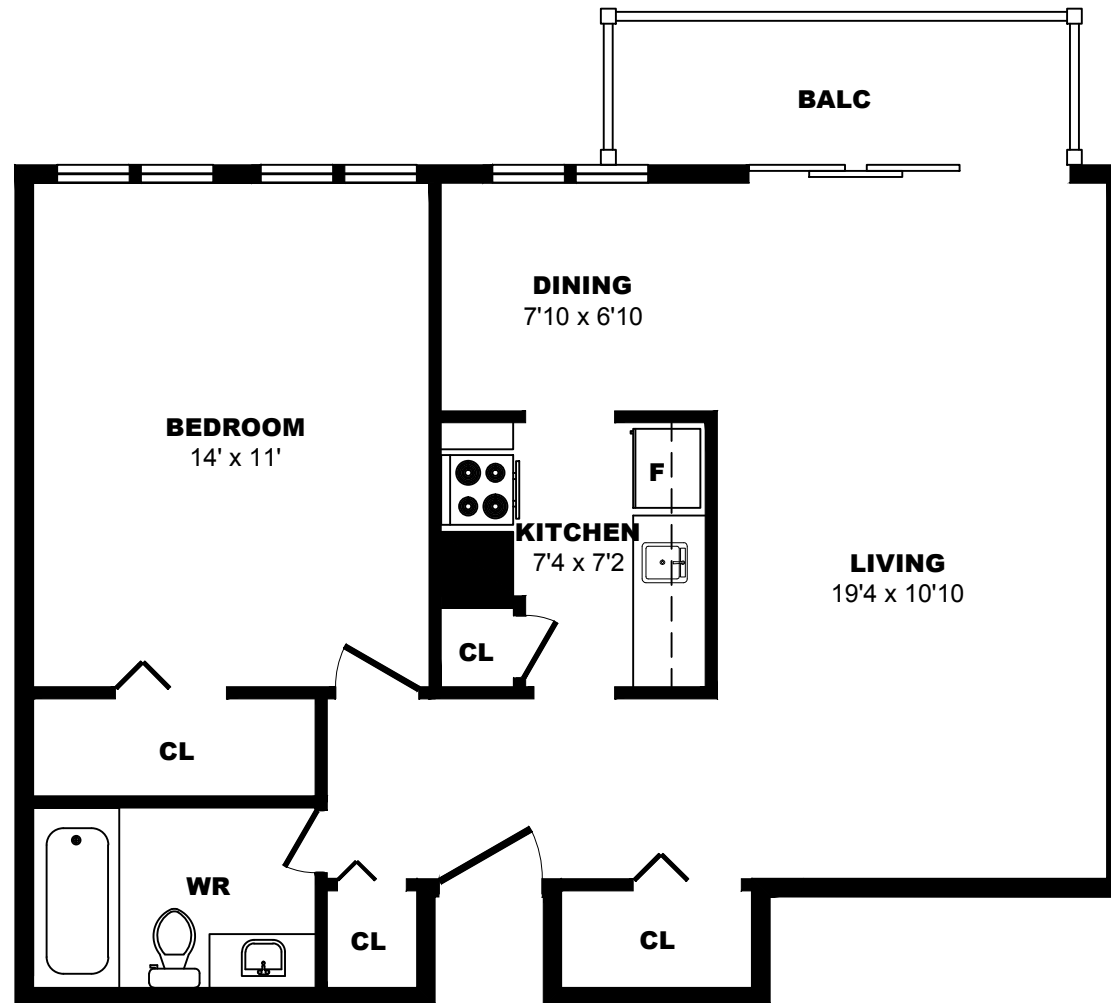

## 10250 Bois de Boulogne, Montreal - 1 Bdrm A, 510sf

All dimensions are approximate. Sizes and specifications are subject to change without notice E. & O. E.  
All illustrations are artist's concept. Actual usable floor space may vary slightly from stated floor area.

## 10250 Bois de Boulogne, Montreal - 1 Bdrm B, 630sf

All dimensions are approximate. Sizes and specifications are subject to change without notice E. & O. E.  
All illustrations are artist's concept. Actual usable floor space may vary slightly from stated floor area.

## 10250 Bois de Boulogne, Montreal - 1 Bdrm C, 620sf

All dimensions are approximate. Sizes and specifications are subject to change without notice E. & O. E.  
All illustrations are artist's concept. Actual usable floor space may vary slightly from stated floor area.

## 10250 Bois de Boulogne, Montreal - 1 Bdrm D, 620sf

All dimensions are approximate. Sizes and specifications are subject to change without notice E. & O. E.  
 All illustrations are artist's concept. Actual usable floor space may vary slightly from stated floor area.