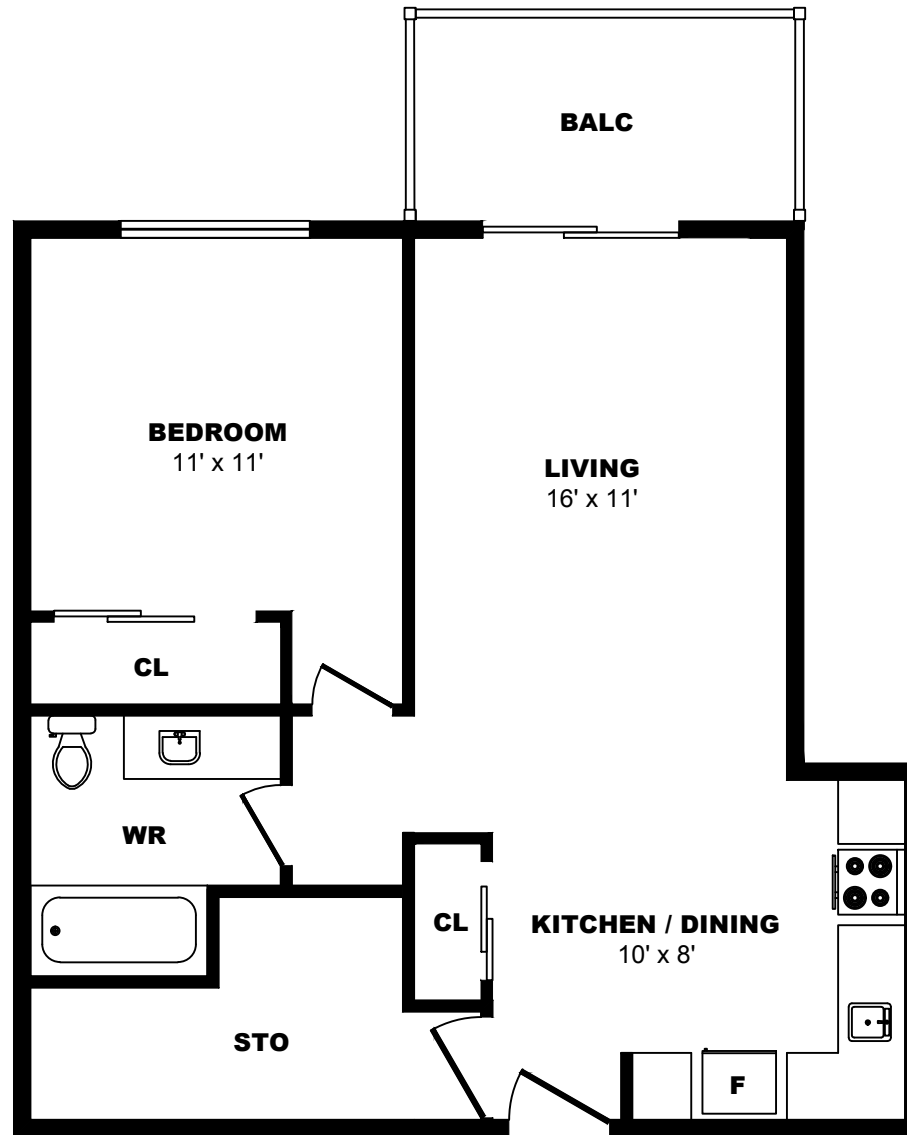

900 Rue Laudance, Quebec City - 1 Bdrm A, 630sf

All dimensions are approximate. Sizes and specifications are subject to change without notice E. & O. E.
All illustrations are artist's concept. Actual usable floor space may vary slightly from stated floor area.

900 Rue Laudance, Quebec City - 1 Bdrm B, 620sf

All dimensions are approximate. Sizes and specifications are subject to change without notice E. & O. E.
All illustrations are artist's concept. Actual usable floor space may vary slightly from stated floor area.

900 Rue Laudance, Quebec City - 1 Bdrm C, 630sf

All dimensions are approximate. Sizes and specifications are subject to change without notice E. & O. E.
All illustrations are artist's concept. Actual usable floor space may vary slightly from stated floor area.

900 Rue Laudance, Quebec City - 1 Bdrm D, 690sf

All dimensions are approximate. Sizes and specifications are subject to change without notice E. & O. E.
All illustrations are artist's concept. Actual usable floor space may vary slightly from stated floor area.