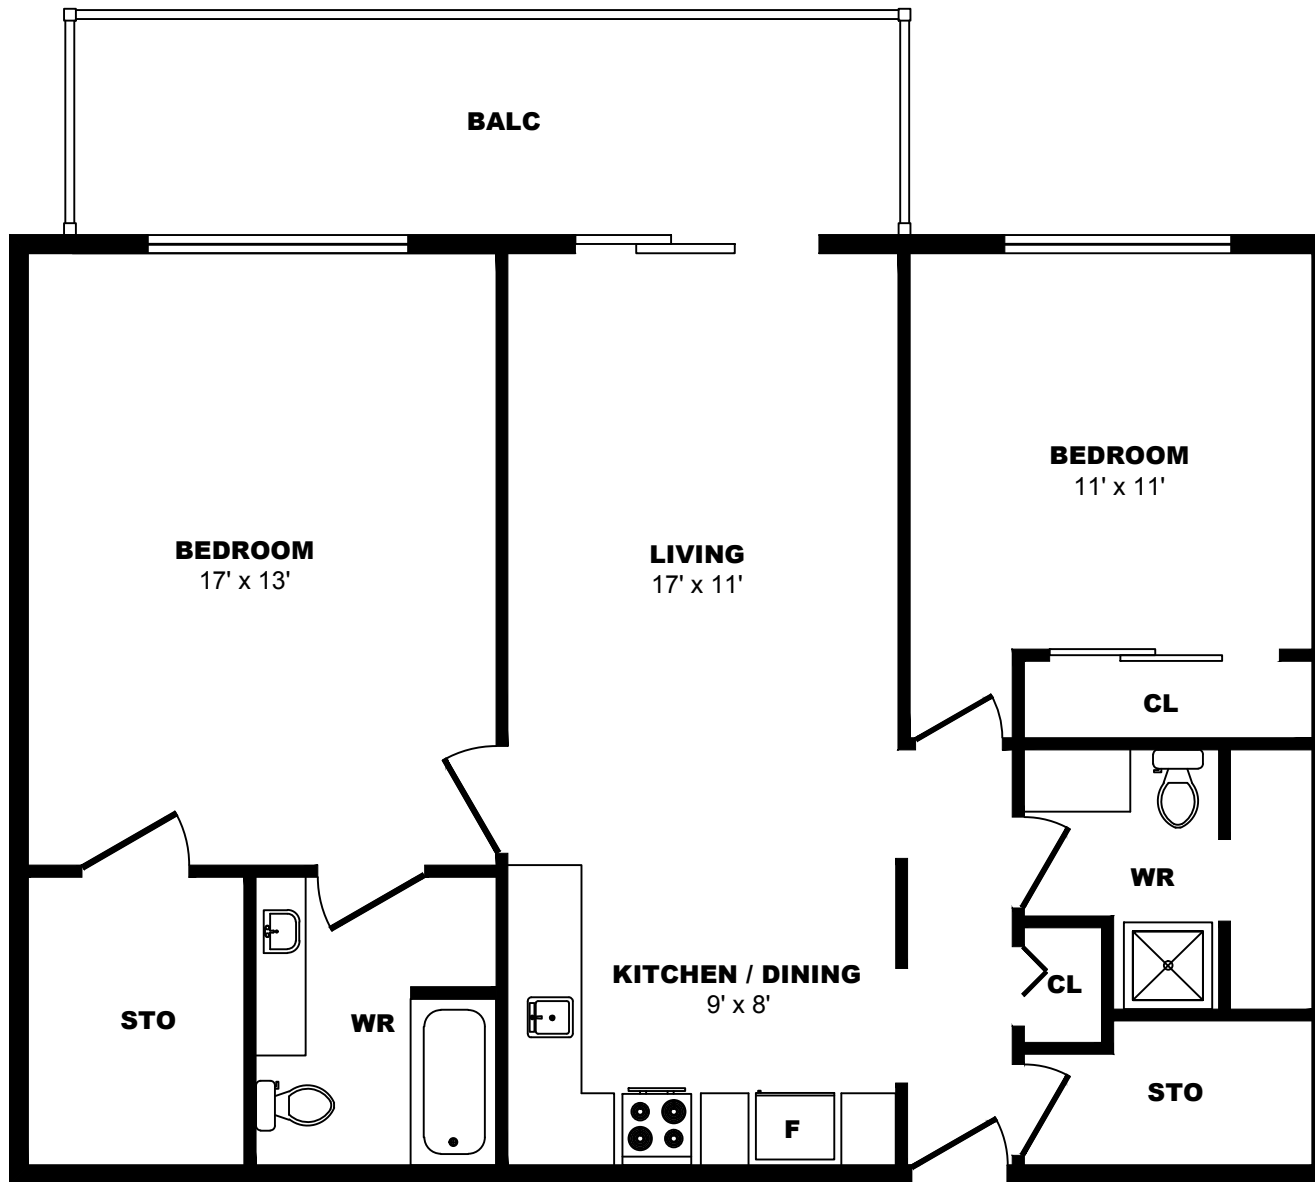

900 Rue Laudance, Quebec City - 2 Bdrm F, 830sf

All dimensions are approximate. Sizes and specifications are subject to change without notice E. & O. E.
 All illustrations are artist's concept. Actual usable floor space may vary slightly from stated floor area.

900 Rue Laudance, Quebec City - 2 Bdrm G, 820sf

All dimensions are approximate. Sizes and specifications are subject to change without notice E. & O. E.
 All illustrations are artist's concept. Actual usable floor space may vary slightly from stated floor area.