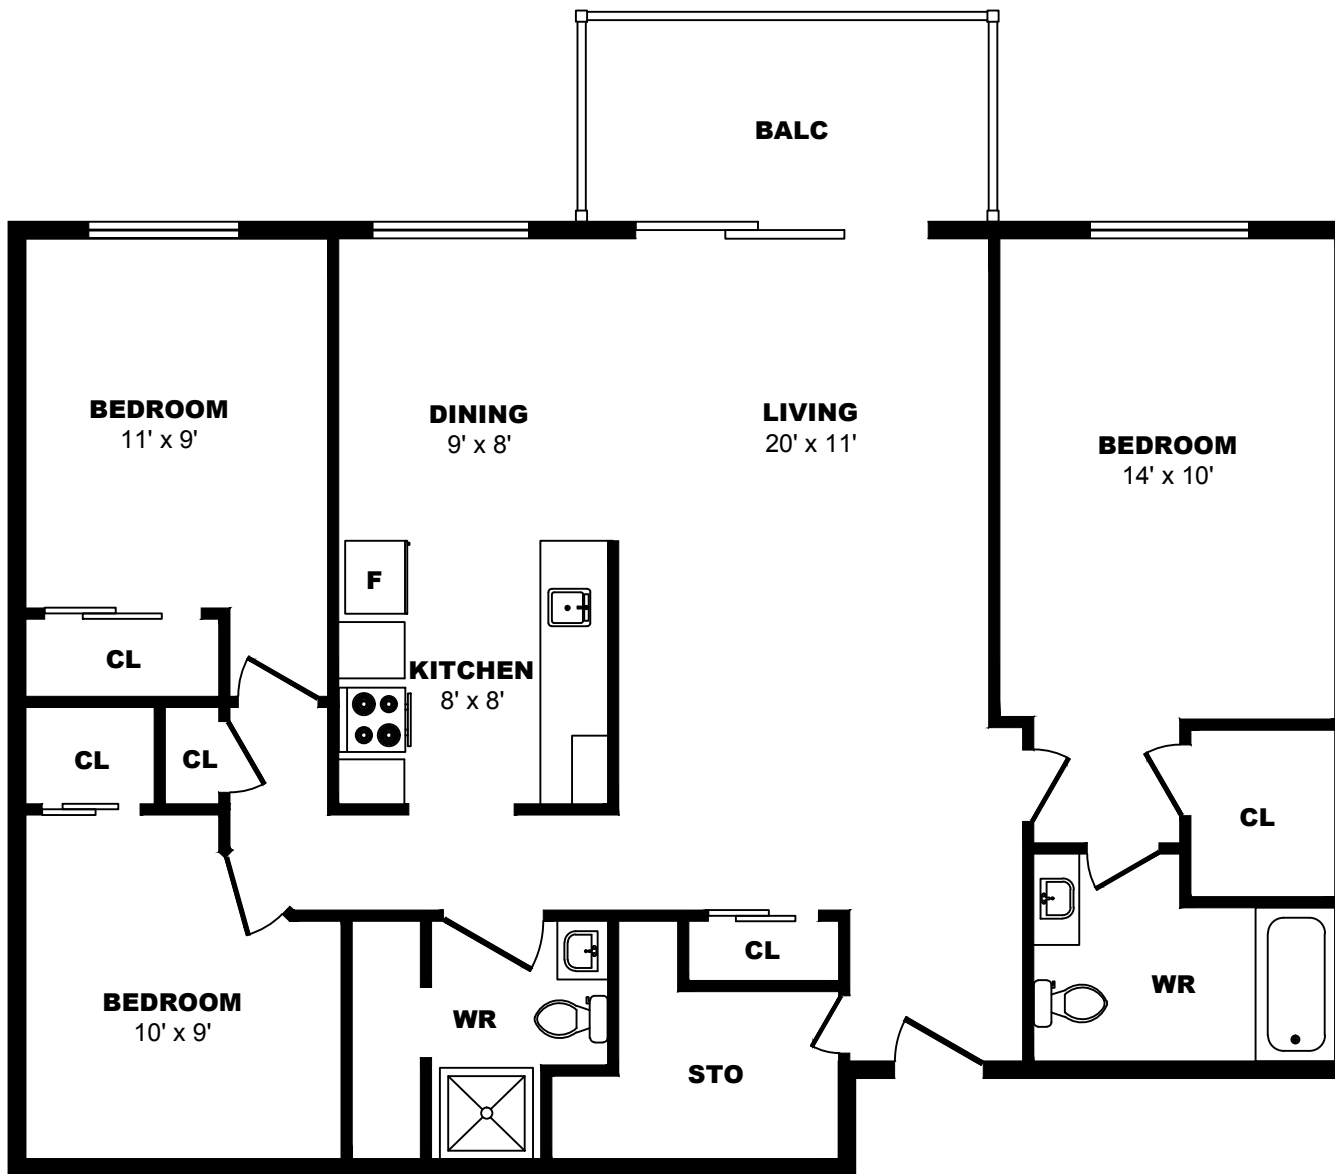

900 Rue Laudance, Quebec City - 2 Bdrm F, 830sf

All dimensions are approximate. Sizes and specifications are subject to change without notice E. & O. E.
 All illustrations are artist's concept. Actual usable floor space may vary slightly from stated floor area.

900 Rue Laudance, Quebec City - 2 Bdrm G, 820sf

All dimensions are approximate. Sizes and specifications are subject to change without notice E. & O. E.
 All illustrations are artist's concept. Actual usable floor space may vary slightly from stated floor area.

900 Rue Laudance, Quebec City - 2 Bdrm I, 900sf

All dimensions are approximate. Sizes and specifications are subject to change without notice E. & O. E.
 All illustrations are artist's concept. Actual usable floor space may vary slightly from stated floor area.

900 Rue Laudance, Quebec City - 3 Bdrm A, 940sf

All dimensions are approximate. Sizes and specifications are subject to change without notice E. & O. E.
 All illustrations are artist's concept. Actual usable floor space may vary slightly from stated floor area.