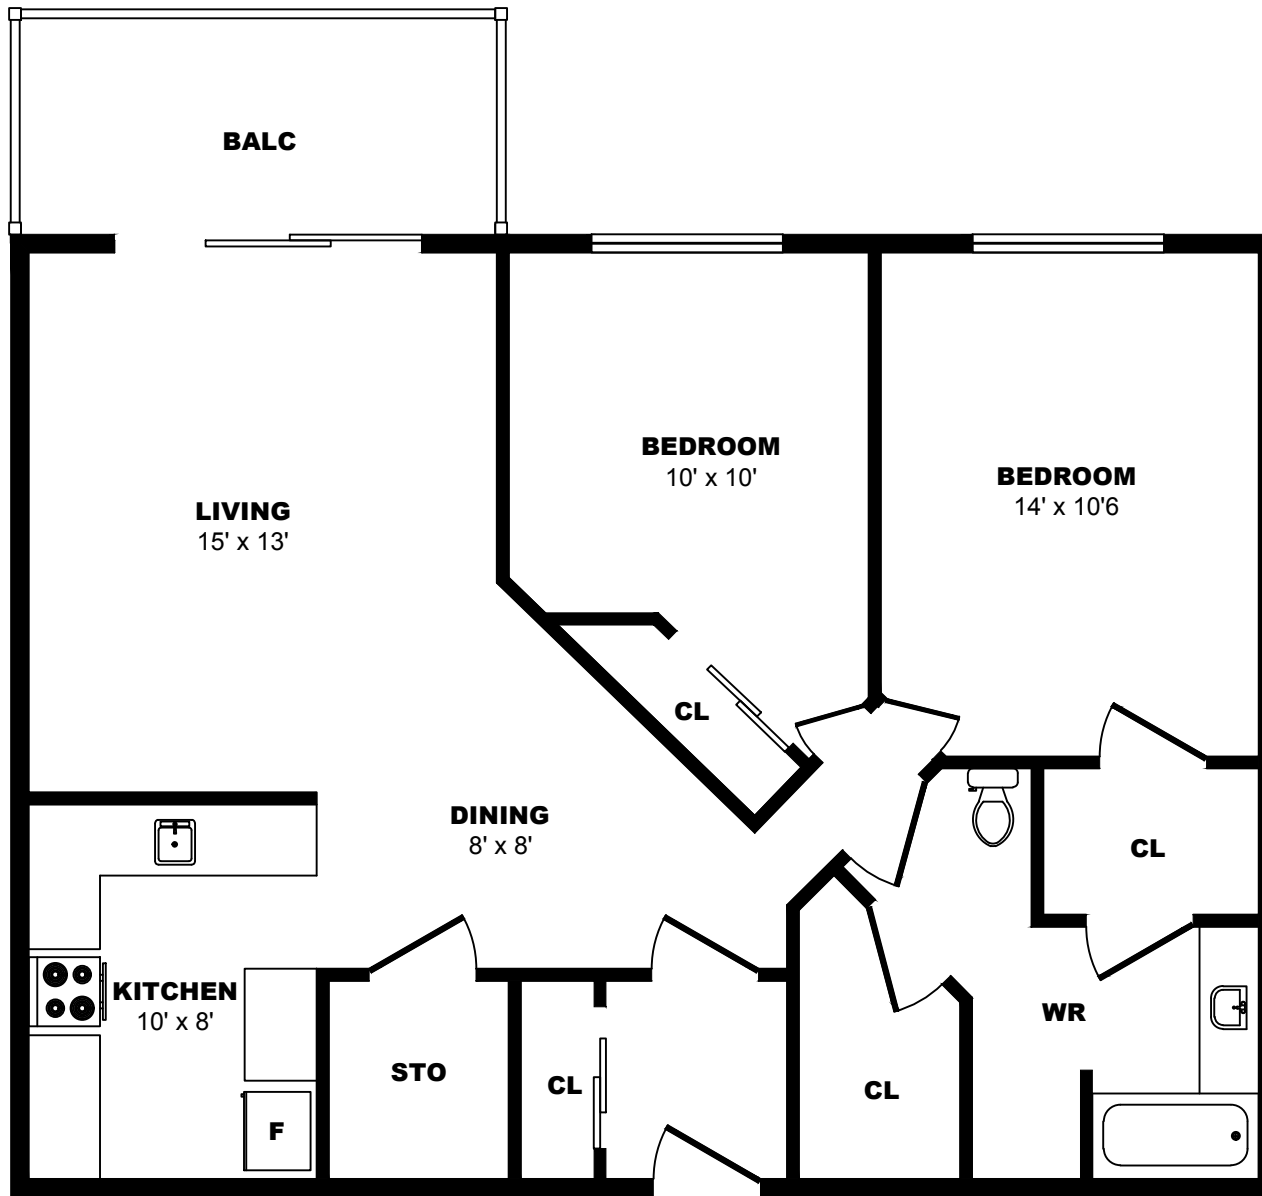

900 Rue Laudance, Quebec City - 1 Bdrm E, 730sf

All dimensions are approximate. Sizes and specifications are subject to change without notice E. & O. E.
All illustrations are artist's concept. Actual usable floor space may vary slightly from stated floor area.

900 Rue Laudance, Quebec City - 1 Bdrm F, 630sf

All dimensions are approximate. Sizes and specifications are subject to change without notice E. & O. E.
All illustrations are artist's concept. Actual usable floor space may vary slightly from stated floor area.

900 Rue Laudance, Quebec City - 2 Bdrm A, 980sf

All dimensions are approximate. Sizes and specifications are subject to change without notice E. & O. E.
All illustrations are artist's concept. Actual usable floor space may vary slightly from stated floor area.