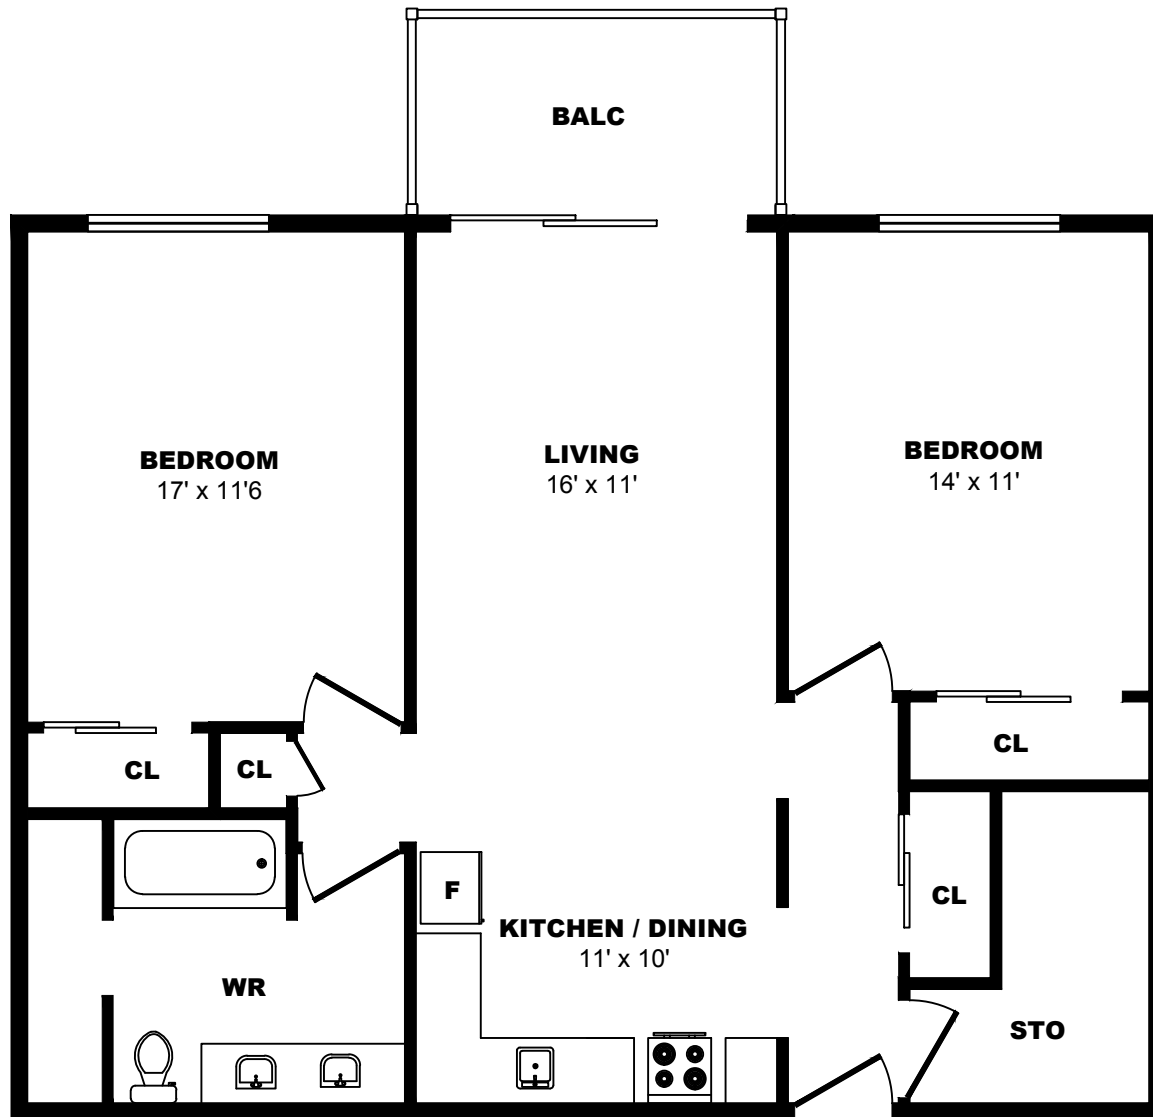

900 Rue Laudance, Quebec City - 1 Bdrm D, 690sf

All dimensions are approximate. Sizes and specifications are subject to change without notice E. & O. E.
All illustrations are artist's concept. Actual usable floor space may vary slightly from stated floor area.

900 Rue Laudance, Quebec City - 1 Bdrm E, 730sf

All dimensions are approximate. Sizes and specifications are subject to change without notice E. & O. E.
All illustrations are artist's concept. Actual usable floor space may vary slightly from stated floor area.

900 Rue Laudance, Quebec City - 1 Bdrm F, 630sf

All dimensions are approximate. Sizes and specifications are subject to change without notice E. & O. E.
All illustrations are artist's concept. Actual usable floor space may vary slightly from stated floor area.

900 Rue Laudance, Quebec City - 2 Bdrm A, 980sf

All dimensions are approximate. Sizes and specifications are subject to change without notice E. & O. E.
All illustrations are artist's concept. Actual usable floor space may vary slightly from stated floor area.