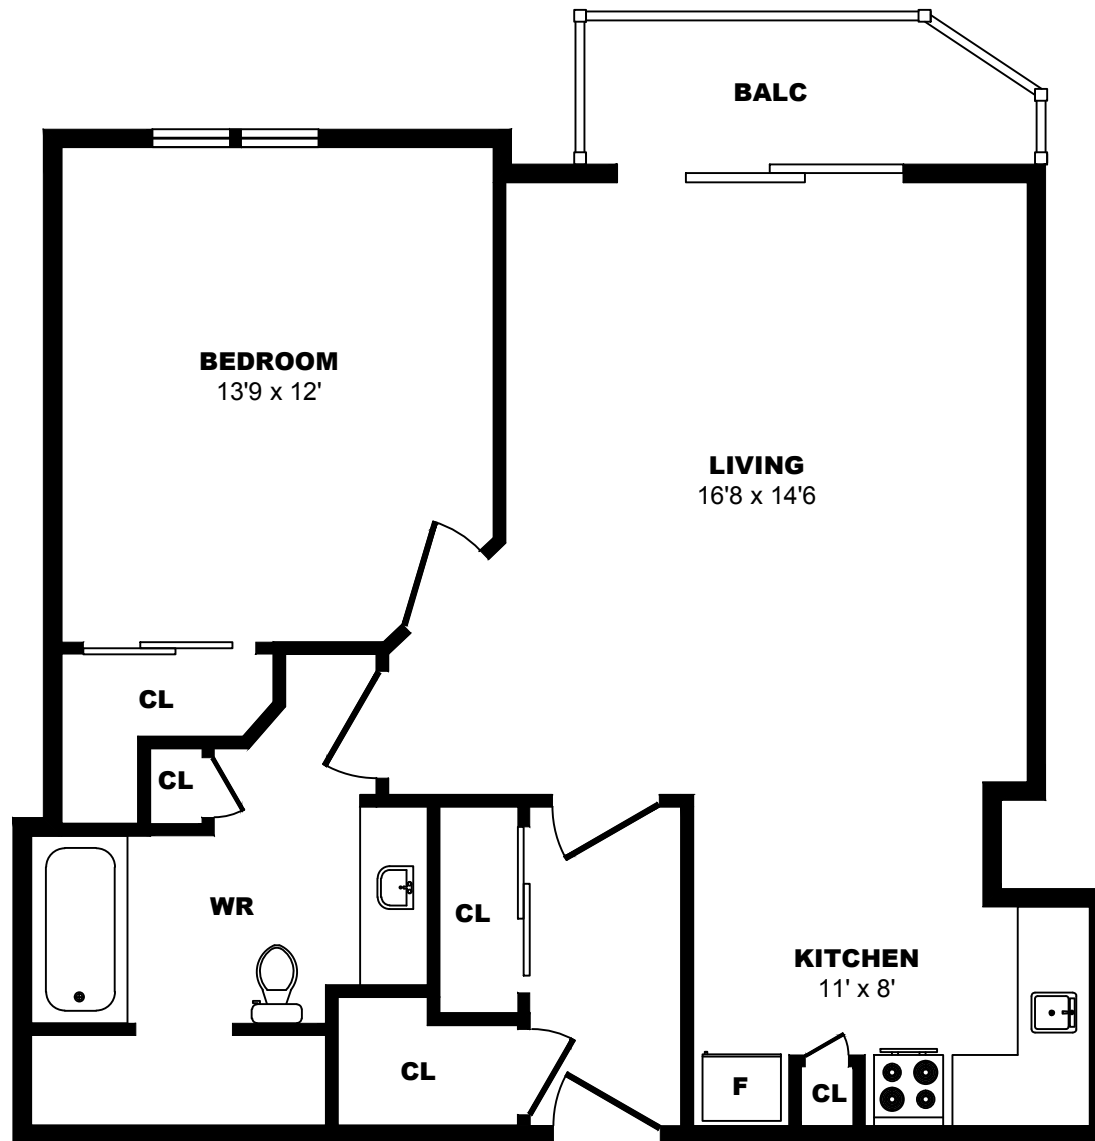

900 Rue Laudance, Quebec City - 1 Bdrm B, 620sf

All dimensions are approximate. Sizes and specifications are subject to change without notice E. & O. E.
All illustrations are artist's concept. Actual usable floor space may vary slightly from stated floor area.

900 Rue Laudance, Quebec City - 1 Bdrm C, 630sf

All dimensions are approximate. Sizes and specifications are subject to change without notice E. & O. E.
All illustrations are artist's concept. Actual usable floor space may vary slightly from stated floor area.

900 Rue Laudance, Quebec City - 1 Bdrm D, 690sf

All dimensions are approximate. Sizes and specifications are subject to change without notice E. & O. E.
All illustrations are artist's concept. Actual usable floor space may vary slightly from stated floor area.

900 Rue Laudance, Quebec City - 1 Bdrm E, 730sf

All dimensions are approximate. Sizes and specifications are subject to change without notice E. & O. E.
All illustrations are artist's concept. Actual usable floor space may vary slightly from stated floor area.