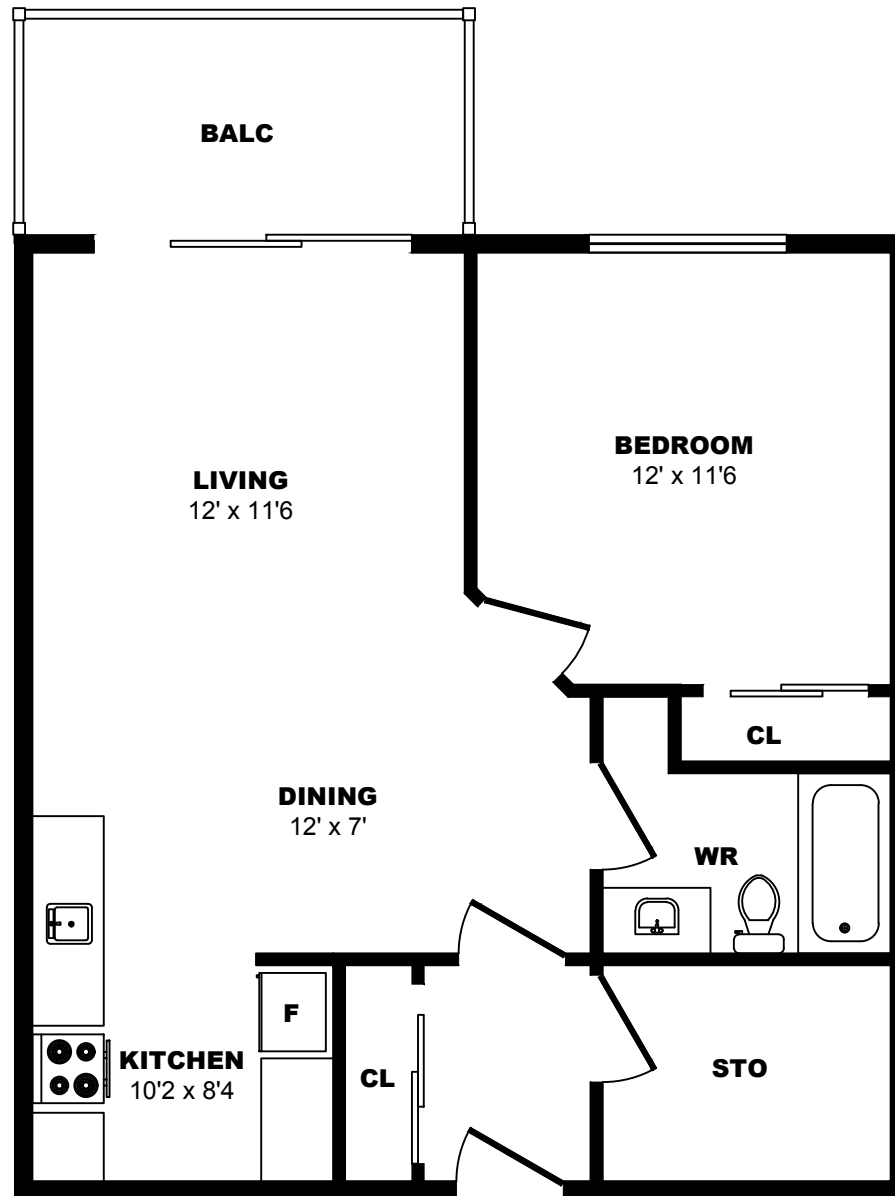

900 Rue Laudance, Quebec City - 1 Bdrm A, 630sf

All dimensions are approximate. Sizes and specifications are subject to change without notice E. & O. E.
All illustrations are artist's concept. Actual usable floor space may vary slightly from stated floor area.

900 Rue Laudance, Quebec City - 1 Bdrm B, 620sf

All dimensions are approximate. Sizes and specifications are subject to change without notice E. & O. E.
All illustrations are artist's concept. Actual usable floor space may vary slightly from stated floor area.

900 Rue Laudance, Quebec City - 1 Bdrm C, 630sf

All dimensions are approximate. Sizes and specifications are subject to change without notice E. & O. E.
All illustrations are artist's concept. Actual usable floor space may vary slightly from stated floor area.

900 Rue Laudance, Quebec City - 1 Bdrm D, 690sf

All dimensions are approximate. Sizes and specifications are subject to change without notice E. & O. E.
All illustrations are artist's concept. Actual usable floor space may vary slightly from stated floor area.