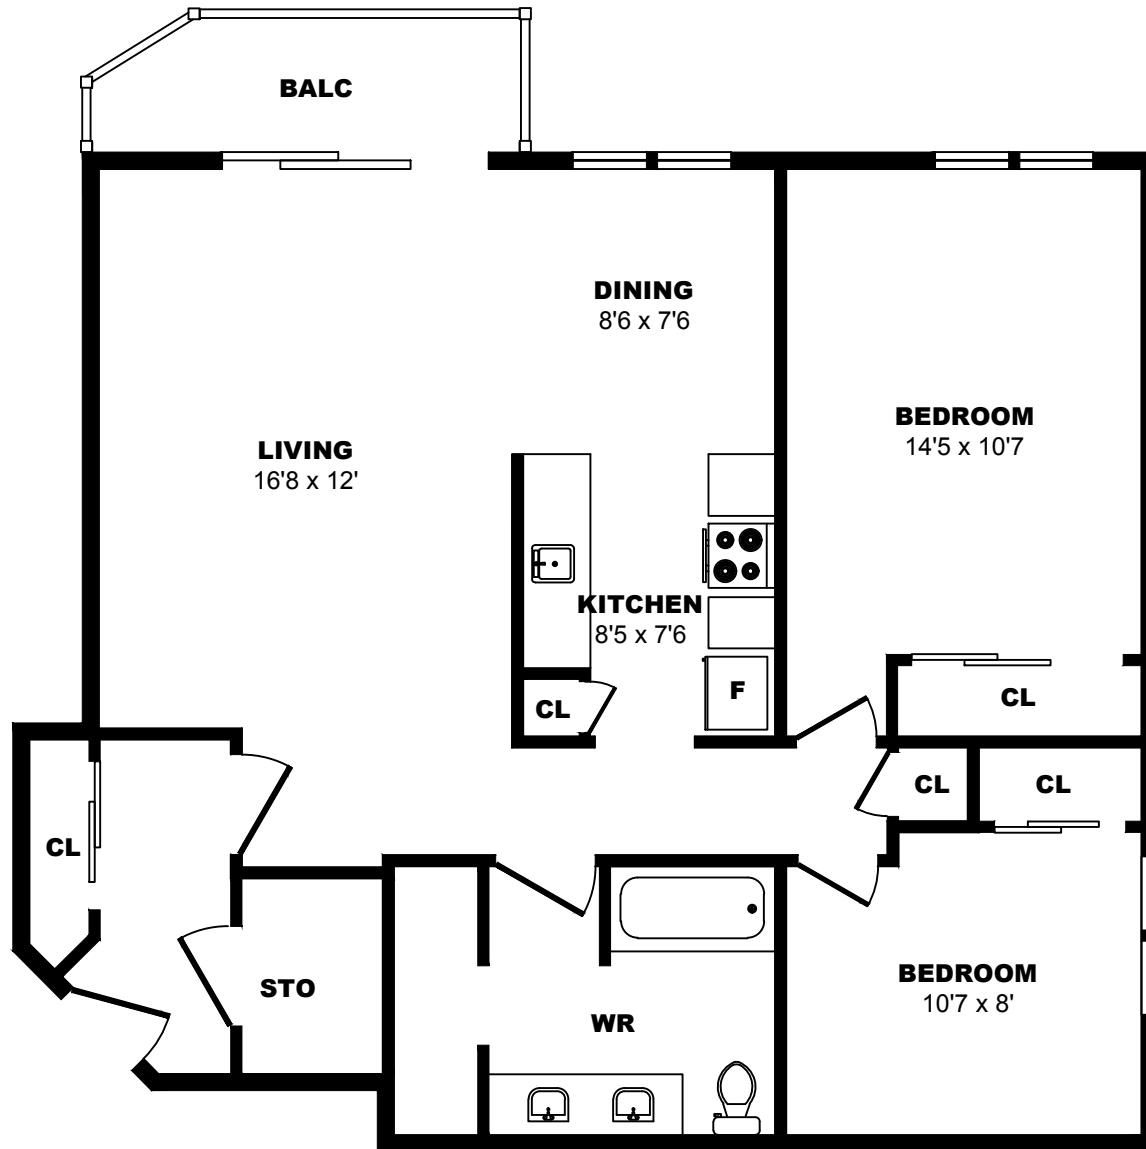

900 Rue Laudance, Quebec City - 1 Bdrm F, 630sf

All dimensions are approximate. Sizes and specifications are subject to change without notice E. & O. E.
All illustrations are artist's concept. Actual usable floor space may vary slightly from stated floor area.

900 Rue Laudance, Quebec City - 2 Bdrm A, 980sf

All dimensions are approximate. Sizes and specifications are subject to change without notice E. & O. E.
All illustrations are artist's concept. Actual usable floor space may vary slightly from stated floor area.

900 Rue Laudance, Quebec City - 2 Bdrm B, 960sf

All dimensions are approximate. Sizes and specifications are subject to change without notice E. & O. E.
All illustrations are artist's concept. Actual usable floor space may vary slightly from stated floor area.