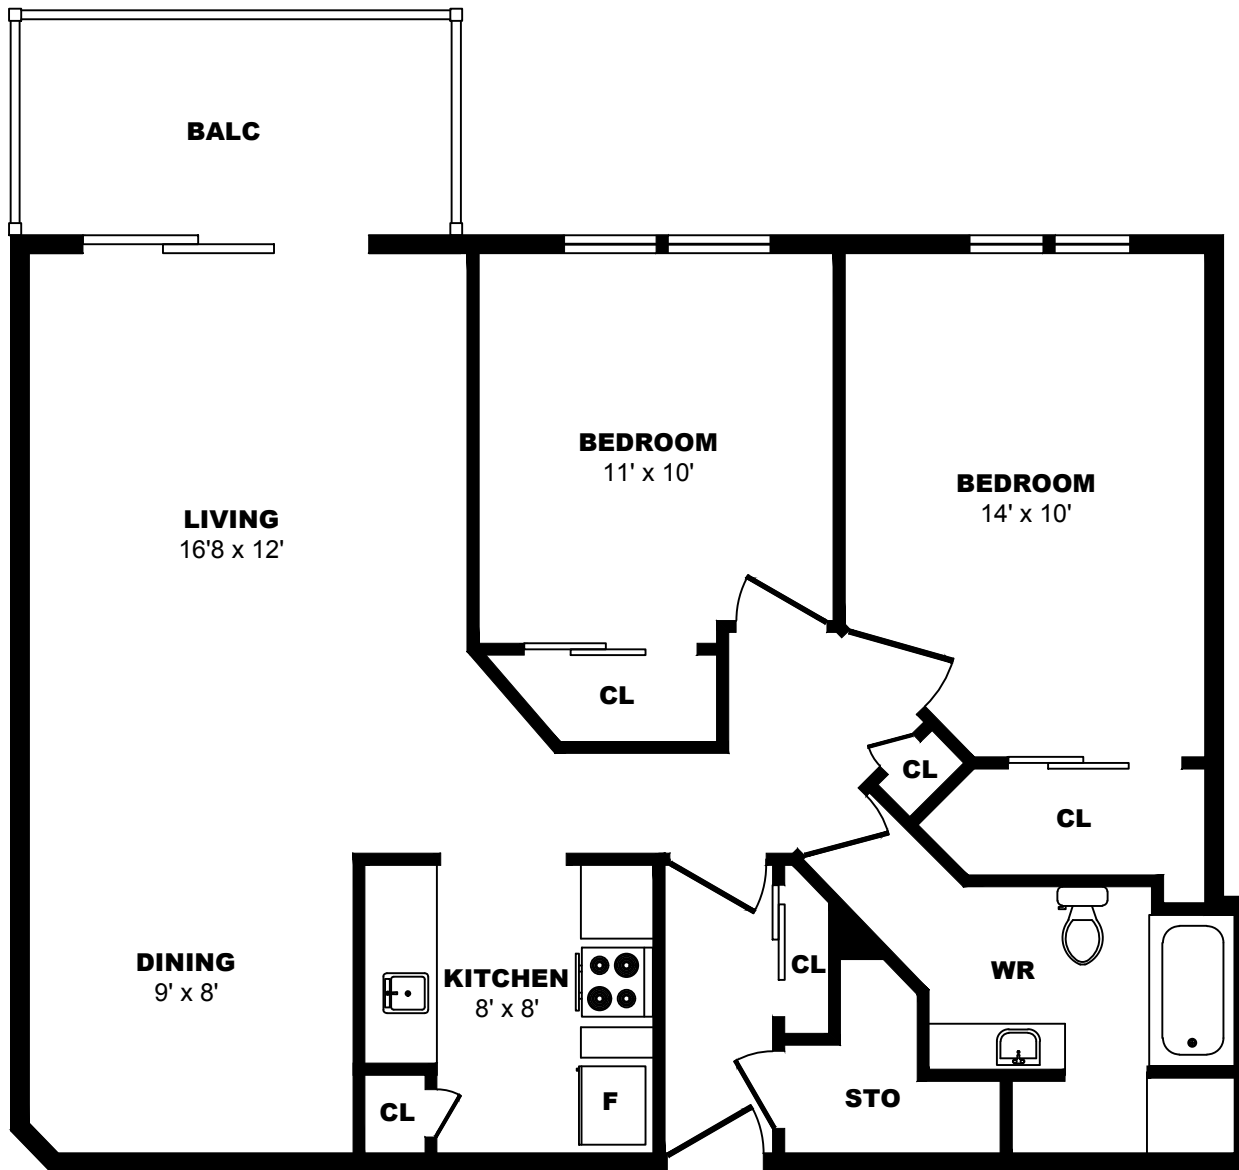

900 Rue Laudance, Quebec City - 2 Bdrm D, 930sf

All dimensions are approximate. Sizes and specifications are subject to change without notice E. & O. E.
 All illustrations are artist's concept. Actual usable floor space may vary slightly from stated floor area.

900 Rue Laudance, Quebec City - 2 Bdrm E, 870sf

All dimensions are approximate. Sizes and specifications are subject to change without notice E. & O. E.
 All illustrations are artist's concept. Actual usable floor space may vary slightly from stated floor area.

900 Rue Laudance, Quebec City - 2 Bdrm F, 830sf

All dimensions are approximate. Sizes and specifications are subject to change without notice E. & O. E.
 All illustrations are artist's concept. Actual usable floor space may vary slightly from stated floor area.