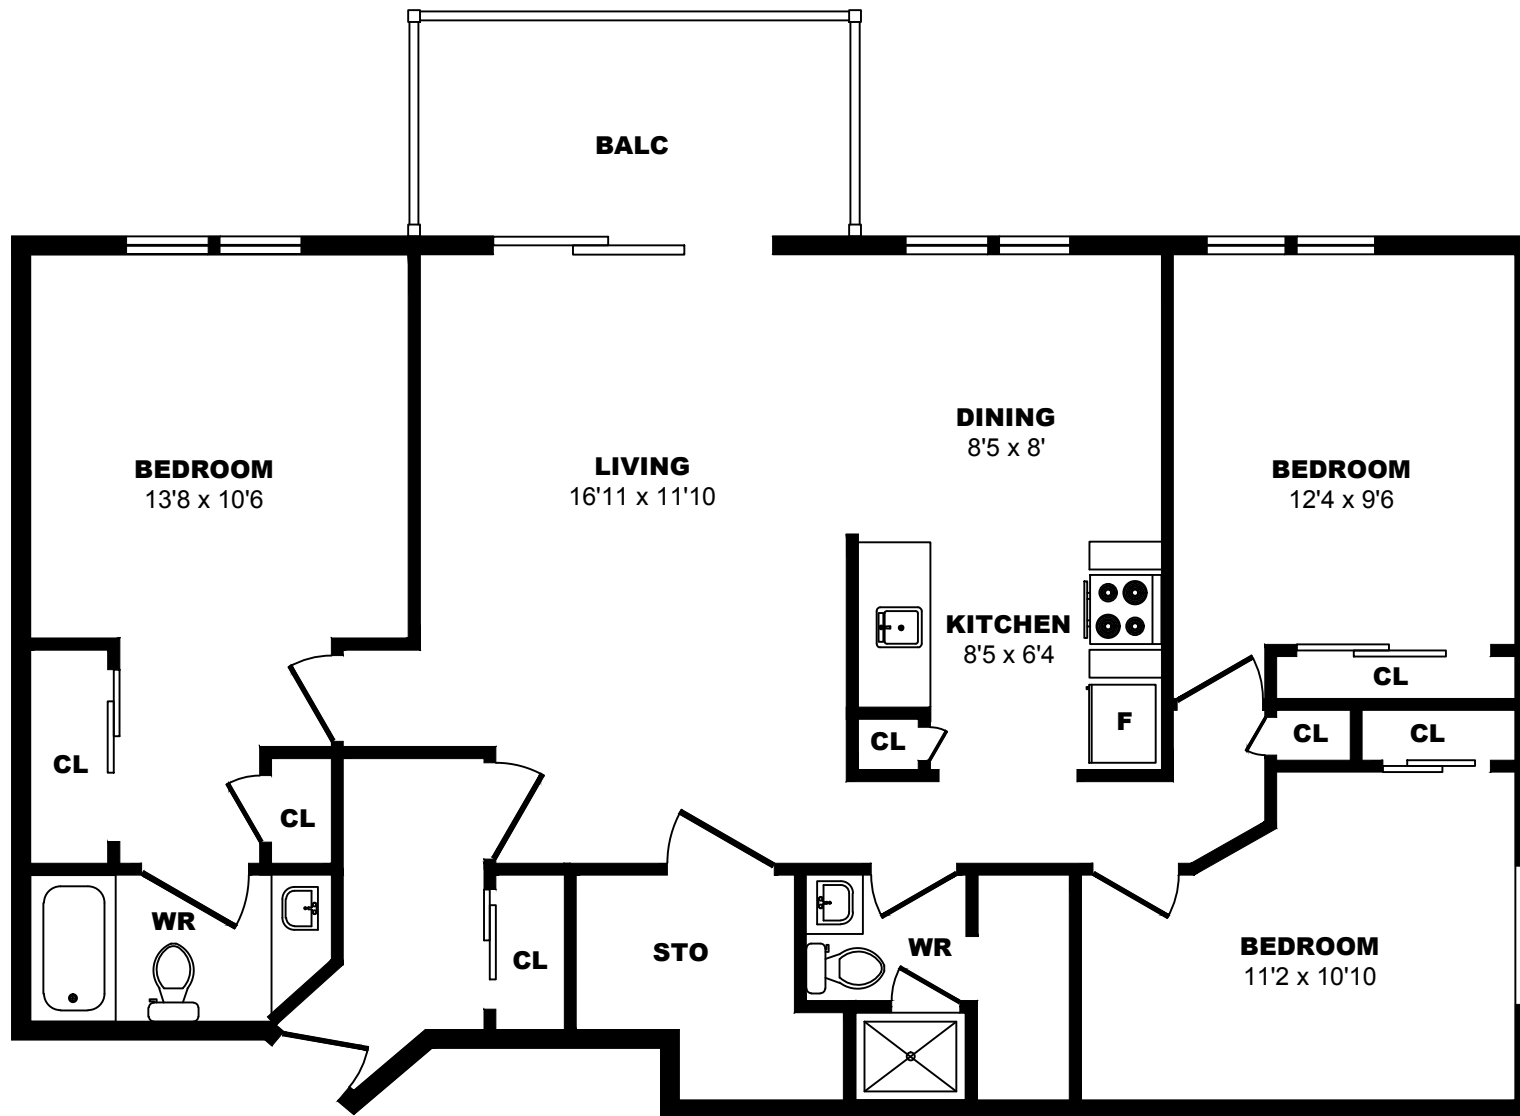

900 Rue Laudance, Quebec City - 2 Bdrm F, 830sf

All dimensions are approximate. Sizes and specifications are subject to change without notice E. & O. E.
 All illustrations are artist's concept. Actual usable floor space may vary slightly from stated floor area.

900 Rue Laudance, Quebec City - 2 Bdrm G, 820sf

All dimensions are approximate. Sizes and specifications are subject to change without notice E. & O. E.
 All illustrations are artist's concept. Actual usable floor space may vary slightly from stated floor area.

900 Rue Laudance, Quebec City - 2 Bdrm I, 900sf

All dimensions are approximate. Sizes and specifications are subject to change without notice E. & O. E.
 All illustrations are artist's concept. Actual usable floor space may vary slightly from stated floor area.